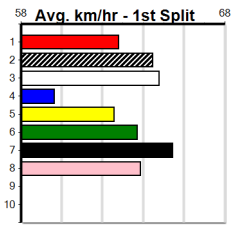

Watchdog Tips: 0 0 0 0 Bet: .