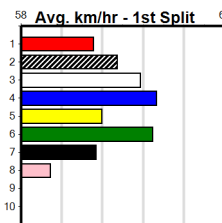

PADDY WANTS PATS (275+RANK)

Distance: 450m, Race Type: Grade 5, Total Prizemoney: $1,530
1st: $1,000, 2nd: $320, 3rd: $160, 4th: $50

6

4:37PM

(VIC time)

Watchdog Tips: **0 0 0 0** Bet: **.**