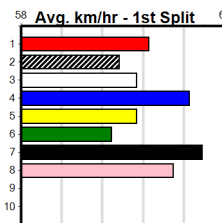

10

5:52PM

(VIC time)

Watchdog Tips:

0 0 0 0

Bet:

Form Box Weight Dist Track Date Time BON Margin 1st/2nd (Time) PIR Checked Comment W/R Split 1 S/P Grade

1 SAINT MICK [5]													Winning Boxes								
BK	D	Mar-22 BERNARDO			SAINT MADDIE			1	2	3	4	5	6	7	8						
Trainer: Narelle Byrne (Koroit)													2	2	1	5	6	1	1	Prize Best $8,110.00	
6th (1)	29.0	390	WBL	R12	20-Jun-24	22.85	22.27	8.50	LBRIGHT MOON (22.27)	M/66	.	.	.	8.91	$8.50	5	21-7-0-1				
7th (7)	29.4	390	WBL	R10	27-Jun-24	22.72	22.05	9.50	LWERRIS BALE (22.05)	M/88	.	.	.	9.11	$86.30	5	17-6-0-1				
7th (6)	29.3	390	WBL	R11	04-Jul-24	23.50	22.08	21.00	LSPRING PORT (22.09)	Q/77	.	.	.	8.97	$31.30	5	Trk/Dst $3812				
1st (8)	29.2	390	WBL	R7	08-Jul-24	22.67	22.15	1.00	LMOTOR HEAD MAXIM (22.74)	Q/23	.	.	.	8.85	$5.20	5	APM				
Owner(s): P Byrne																					

2 SQUIGLY KING [5]													Winning Boxes								
BK	D	Feb-21 MEPUNGA BLAZER			HEADSPACE			1	2	3	4	5	6	7	8						
Trainer: Ronald Fisher (Lara)													1	1	3					Prize Best $10,850.00	
5th (4)	32.3	425	BEN	R9	05-Jun-24	24.77	24.06	6.00	LZIPPY WIESMAN (24.37)	M/776	.	.	W	6.80	$4.60	5	22.48				
8th (5)	32.7	450	WBL	R8	17-Jun-24	26.17	25.36	12.00	LIDRON BALE (25.36)	M/368	.	.	.	6.79	$32.10	5	32-5-8-5				
3rd (4)	32.6	425	BEN	R10	26-Jun-24	24.59	23.91	2.00	LTHAI MOGWAI (24.46)	M/665	.	.	.	6.76	$6.30	T3-5	Trk/Dst 3-2-0-0				
F (1)	32.5	450	WBL	R6	01-Jul-24	0.00	25.65	.	LLOTHBROK GIRL (25.89)	M/388	.	.	V10	6.75	$5.70	5	APM $3100				
Owner(s): R Fisher																					

3 CHASING JIMMY [5]													Winning Boxes								
BE	D	Dec-19 MY REDEEMER			MIRACLES HAPPEN			1	2	3	4	5	6	7	8						
Trainer: Elizabeth Steel (Nullawarre North)													1	2	1	1	5	6	1	Prize Best $13,102.50	
5th (3)	31.6	390	WBL	R11	17-Jun-24	23.03	22.51	5.50	LWHERE THE FORMAN (22.64)	M/44	.	.	.	8.97	$34.50	5	22.23				
4th (6)	31.4	390	WBL	R12	24-Jun-24	23.16	22.13	9.50	LMISSILE MAGGIE (22.52)	M/64	.	.	.	9.21	$16.40	5	74-5-10-13				
2nd (5)	31.9	390	WBL	R10	01-Jul-24	23.07	22.34	4.00	LSEANCE SAM (22.79)	M/22	.	.	.	9.09	$33.60	5	Trk/Dst 55-4-8-11				
8th (5)	31.9	390	WBL	R12	11-Jul-24	23.41	21.94	13.00	LALL DAMIRO (22.53)	M/68	.	.	.	9.11	$32.60	5	APM $2146				
Owner(s): E Steel																					

4 CARLETON STORY [5]													Winning Boxes															
BK	D	May-20 MEPUNGA BLAZER			BRYDEN DORA			1	2	3	4	5	6	7	8													
Trainer: John Frewin (Anakie)															4					1					2		Prize Best $15,515.00	
3rd (8)	35.2	390	WBL	R11	22-Apr-24	22.79	22.06	1.75	LPENNY BLUE DEMON (22.68)	M/11	.	.	.	8.81	$34.10	SH	22.58											
6th (7)	34.9	390	WBL	R6	29-Apr-24	22.97	22.39	7.50	LASTON INDY (22.46)	M/55	.	.	.	8.83	$42.50	5	75-7-13-13											
7th (6)	35.0	390	WBL	R10	06-May-24	23.08	22.36	11.00	LGALLON OF YAP (22.36)	M/67	.	.	.	8.94	$26.70	5	Trk/Dst 9-1-1-1											
5th (3)	34.8	400	GEL	R10	23-May-24	23.39	22.37	11.00	LCRACKERJACK BERN (22.67)	M/43	.	.	.	8.70	$55.10	5	APM $1517											
Owner(s): D Craven