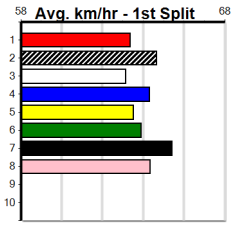

8

5:18PM

(VIC time)

Distance: 450m, Race Type: Grade 5, Total Prizemoney: $1,530
1st: $1,000, 2nd: $320, 3rd: $160, 4th: $50

Watchdog Tips: 0 0 0 0 Bet: .

Form Box Weight Dist Track Date Time BON Margin 1st/2nd (Time) PIR Checked Comment W/R Split 1 S/P Grade

1 SARAH LOUISE [5]
BK B Jun-21 ASTON DEE BEE LADY PANDORA
Trainer: Aaron Blake (North Bendigo)
5th (5) 27.1 512 MTG R10 20-Jun-24 30.57 30.14 6.00LKIWI TO BURN (30.14) 0 VNAI 4.57 $4.00 RWH
6th (6) 27.5 512 MTG R6 27-Jun-24 30.95 30.08 13.00LKIWI TO BURN (30.08) 4.56 $4.80 RWF
5th (7) 27.5 450 WBL R8 01-Jul-24 26.16 25.65 7.00LSAINT TAY (25.69) Q/433 7.21 $31.80 5
5th (8) 27.4 600 MTG R6 07-Jul-24 35.65 34.63 15.00LTOP CADILLAC (34.63) 9.26 $41.00 X345
Owner(s): A Blake

Winning Boxes

1	2	3	4	5	6	7	8
			1	1	1		2
Prize	$8,745.00						
Best	NBT						
Starts	36-3-5-7						
Trk/Dst	1-0-0-0						
APM	$2988						

2 NARINGAL MATE [5]
BK B Jan-22 ALLEN DEED FLO LAVA
Trainer: Kurt Howard (Woolsthorpe)
6th (3) 27.2 450 WBL R8 13-Jun-24 25.90 25.20 9.50LSEAGULL ROCK (25.24) M/466 6.80 $27.60 X67
4th (1) 27.2 390 WBL R3 27-Jun-24 22.49 22.05 6.50LSUDOKU CARMELLO (22.06) M/65 9.01 $11.00 X67H
4th (6) 27.1 450 WBL R5 04-Jul-24 26.12 25.17 7.00LWAVERING (25.66) M/665 6.84 $23.60 X67
1st (8) 27.2 450 WBL R5 08-Jul-24 25.55 25.55 0.50LSULTAN OF SWOON (25.58) Q/222 6.68 $2.10 X67
Owner(s): J Rea

Winning Boxes

1	2	3	4	5	6	7	8
	1	1					1
Prize	$7,080.00						
Best	25.55						
Starts	21-3-1-4						
Trk/Dst	5-1-0-0						
APM	$3656						

3 MR. QUIRKY [5]
BK D Jan-21 ZAMBORA BROCKIE SISCO SIZZLE
Trainer: Allan Brookes (Koroit)
6th (7) 31.7 512 MTG R8 13-Jun-24 30.88 29.86 15.00LWARRINGAH BALE (29.88) 4.60 $61.00 RW
5th (2) 31.7 600 MTG R1 20-Jun-24 35.75 35.25 7.00LBLACK JESTER (35.25) 9.29 $71.00 RW
5th (4) 31.5 512 MTG R8 27-Jun-24 30.85 30.08 10.00LROUGH BOY BUDDY (30.16) 4.69 $16.00 RW
1st (8) 31.3 450 WBL R6 08-Jul-24 25.85 25.55 0.50LMIDORI SPLICE (25.88) M/211 6.80 $16.50 5
Owner(s): MANY WINNERS (SYN), A Brookes, P Keane, G Dix, G Thomson, B Keane

Winning Boxes

1	2	3	4	5	6	7	8
			1	1	1		2
Prize	$5,615.00						
Best	25.85						
Starts	44-6-1-4						
Trk/Dst	12-1-1-1						
APM	$2329						

4 AMAZING SIENNA [5]
BK B Dec-20 BARCIA BALE MISS GRACIE
Trainer: Deb Carr (Mininera)
1st (7) 29.8 390 WBL R9 10-Jun-24 22.26 22.18 6.50LMISSILE MAGGIE (22.70) M/11 SW 8.64 $4.40 6G
3rd (1) 29.8 390 WBL R11 17-Jun-24 22.72 22.51 1.25LWHERE THE FORMAN (22.64) M/23 V10 8.79 $2.60 5
4th (7) 29.4 390 WBL R11 01-Jul-24 22.97 22.34 2.50LNANDO COMMANDO (22.80) M/45 SW 8.96 $2.40 5
5th (5) 29.0 390 WBL R7 08-Jul-24 23.03 22.15 5.50LSAINT MICK (22.67) M/66 9.14 $4.20 5
Owner(s): R Di mauro

Winning Boxes

1	2	3	4	5	6	7	8
			1				2
Prize	$8,030.00						
Best	FSTD						
Starts	38-3-11-3						
Trk/Dst	0-0-0-0						
APM	$1603