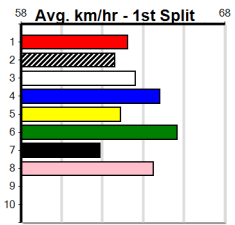

12

6:37PM

(VIC time)

Distance: 390m, Race Type: Grade 5, Total Prizemoney: $1,530
1st: $1,000, 2nd: $320, 3rd: $160, 4th: $50

Watchdog Tips: 0 0 0 0 Bet: .