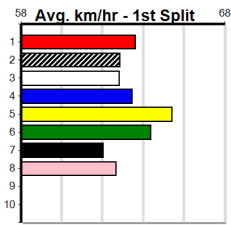

SPORTSBET GREEN TICKS (275+RANK)

Distance: 390m, Race Type: Grade 7, Total Prizemoney: $1,530
1st: $1,000, 2nd: $320, 3rd: $160, 4th: $50

3

3:36PM

(VIC time)

Watchdog Tips:

0 0 0 0

Bet: