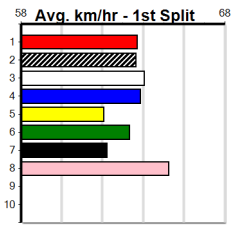

WOOD MOTORCYCLE & MOWER (275+R)

Distance: 390m, Race Type: Grade 6, Total Prizemoney: $1,530
1st: $1,000, 2nd: $320, 3rd: $160, 4th: $50

9

5:34PM

(VIC time)

Watchdog Tips:

0 0 0 0

Bet: