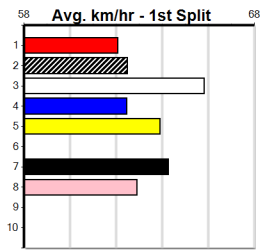

MACEY'S BISTRO (275+RANK)

Distance: 390m, Race Type: Maiden, Total Prizemoney: $1,530
1st: $1,000, 2nd: $320, 3rd: $160, 4th: $50

1

2:52PM

(VIC time)

Watchdog Tips: [ ] [ ] [ ] [ ]

Bet: [ ]

Table for DECODED [M] race, including columns for Form Box, Wgt, Dist, Track, Date, Time, BON, Margin, 1st/2nd (Time), PIR, Checked, Comment, W/R, Split 1, S/P, Grade. Includes dog details, winning distances, and weights.

1

Box History table for DECODED [M] showing performance across 8 boxes (1st-8th) and summary statistics like Prize Best Starts, Trk/Dts, and APM.

Table for CHEWBACCA [M] race, including columns for Form Box, Wgt, Dist, Track, Date, Time, BON, Margin, 1st/2nd (Time), PIR, Checked, Comment, W/R, Split 1, S/P, Grade. Includes dog details, winning distances, and weights.

2

Box History table for CHEWBACCA [M] showing performance across 8 boxes (1st-8th) and summary statistics like Prize Best Starts, Trk/Dts, and APM.

Table for PACK YOUR BAGS [M] race, including columns for Form Box, Wgt, Dist, Track, Date, Time, BON, Margin, 1st/2nd (Time), PIR, Checked, Comment, W/R, Split 1, S/P, Grade. Includes dog details, winning distances, and weights.

3

Box History table for PACK YOUR BAGS [M] showing performance across 8 boxes (1st-8th) and summary statistics like Prize Best Starts, Trk/Dts, and APM.

Table for ERNIE DEEDS [M] race, including columns for Form Box, Wgt, Dist, Track, Date, Time, BON, Margin, 1st/2nd (Time), PIR, Checked, Comment, W/R, Split 1, S/P, Grade. Includes dog details, winning distances, and weights.

4

Box History table for ERNIE DEEDS [M] showing performance across 8 boxes (1st-8th) and summary statistics like Prize Best Starts, Trk/Dts, and APM.

Table for MISS MESSAGE (QLD)[M] race, including columns for Form Box, Wgt, Dist, Track, Date, Time, BON, Margin, 1st/2nd (Time), PIR, Checked, Comment, W/R, Split 1, S/P, Grade. Includes dog details, winning distances, and weights.

5

Box History table for MISS MESSAGE (QLD)[M] showing performance across 8 boxes (1st-8th) and summary statistics like Prize Best Starts, Trk/Dts, and APM.