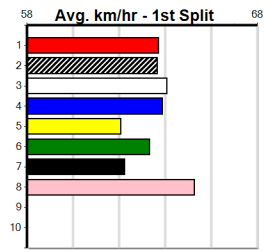

Distance: 390m, Race Type: Grade 6, Total Prizemoney: $1,530
1st: $1,000, 2nd: $320, 3rd: $160, 4th: $50

Watchdog Tips: [ ] [ ] [ ] [ ] Bet: [ ]

SAINT MADIX [6]
BK Dog Jan-21 Sire: ASTON KIMETTO Dam: MISS LAVA
Owner(s): P Byrne
Trainer: Peter Byrne (Koroit)
Winning Distances: < 300m (0) 300 - 399m (0) 400 - 499m (2) 500 - 599m (0) 600 - 699m (0) > 700m (0)
Winning Weights: 35.5(1) 35.8(1)
Race results table with columns: Form, Box, Wgt, Dist, Track, Date, Time, BON, Margin, 1st/2nd (Time), PIR, Checked, Comment, W/R, Split 1, S/P, Grade.

GO GO DAISY [6]
BKW Bitch Jul-21 Sire: SUPERIOR PANAMA Dam: ZIPPING LASS
Owner(s): V Millington
Trainer: Victor Millington (Great Western)
Winning Distances: < 300m (0) 300 - 399m (1) 400 - 499m (1) 500 - 599m (0) 600 - 699m (0) > 700m (0)
Winning Weights: 26.3(1) 26.4(1)
Race results table with columns: Form, Box, Wgt, Dist, Track, Date, Time, BON, Margin, 1st/2nd (Time), PIR, Checked, Comment, W/R, Split 1, S/P, Grade.

MIAMI TICKET [6]
BK Dog May-22 Sire: FERNANDO BALE Dam: VEGAS TICKET
Owner(s): M Parent
Trainer: Aaron Blake (North Bendigo)
Winning Distances: < 300m (0) 300 - 399m (1) 400 - 499m (1) 500 - 599m (0) 600 - 699m (0) > 700m (0)
Winning Weights: 26.9(1) 27.1(1)
Race results table with columns: Form, Box, Wgt, Dist, Track, Date, Time, BON, Margin, 1st/2nd (Time), PIR, Checked, Comment, W/R, Split 1, S/P, Grade.

SWEET AS MARY [6]
BK Bitch Feb-22 Sire: BARCIA BALE Dam: SWEET AS EMM
Owner(s): N Mugavin
Trainer: Kurt Howard (Woolsthorpe)
Winning Distances: < 300m (0) 300 - 399m (2) 400 - 499m (0) 500 - 599m (0) 600 - 699m (0) > 700m (0)
Winning Weights: 26.4(2)
Race results table with columns: Form, Box, Wgt, Dist, Track, Date, Time, BON, Margin, 1st/2nd (Time), PIR, Checked, Comment, W/R, Split 1, S/P, Grade.

SUPER SORT [6]
F Bitch Jan-22 Sire: SUPERIOR PANAMA Dam: IT'S A SORT
Owner(s): G Black
Trainer: Anita Gibbons (Corio)
Winning Distances: < 300m (0) 300 - 399m (2) 400 - 499m (0) 500 - 599m (0) 600 - 699m (0) > 700m (0)
Winning Weights: 25.2(2)
Race results table with columns: Form, Box, Wgt, Dist, Track, Date, Time, BON, Margin, 1st/2nd (Time), PIR, Checked, Comment, W/R, Split 1, S/P, Grade.

1

2

3

4

5