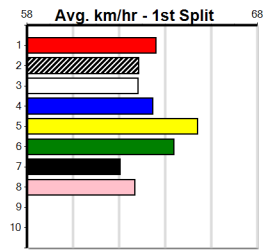

SPORTSBET GREEN TICKS (275+RANK)

Distance: 390m, Race Type: Grade 7, Total Prizemoney: $1,530
1st: $1,000, 2nd: $320, 3rd: $160, 4th: $50

Watchdog Tips: [ ] [ ] [ ] [ ] Bet: [ ]

DOWN SOUTH GIRL [7]
BD Bitch Mar-22 Sire: TOMMY SHELBY Dam: LITTLE ZOE
Owner(s): S Negrello
Trainer: Jack Clarke (Creswick)
Winning Distances: < 300m (0) 300 - 399m (1) 400 - 499m (0) 500 - 599m (0) 600 - 699m (0) > 700m (0)
Winning Weights: 25.8(1)
Box History table and Prize Best Starts Trk/Dts APM

ASTON FARRELL [7]
WF Dog Jan-22 Sire: FERNANDO BALE Dam: ASTON ULTRA
Owner(s): R Borda
Trainer: Glenn Campbell (Anakie)
Winning Distances: < 300m (0) 300 - 399m (1) 400 - 499m (0) 500 - 599m (0) 600 - 699m (0) > 700m (0)
Winning Weights: 32.0(1)
Box History table and Prize Best Starts Trk/Dts APM

KAHU [7]
BK Dog Dec-21 Sire: ALLEN DEED Dam: LITTLE QUEENY
Owner(s): J Cameron
Trainer: John Cameron (Penshurst)
Winning Distances: < 300m (0) 300 - 399m (1) 400 - 499m (0) 500 - 599m (0) 600 - 699m (0) > 700m (0)
Winning Weights: 31.1(1)
Box History table and Prize Best Starts Trk/Dts APM

PAW PAVLOV (NSW)[7]
BK Dog Jul-22 Sire: JS FLAMIN ACE Dam: DYNA ADRIA
Owner(s): B Wheeler
Trainer: Robert Camilleri (Lara)
Winning Distances: < 300m (0) 300 - 399m (1) 400 - 499m (0) 500 - 599m (0) 600 - 699m (0) > 700m (0)
Winning Weights: 30.8(1)
Box History table and Prize Best Starts Trk/Dts APM

SUPER CECICHE [7]
BK Bitch Feb-22 Sire: SHIMA SHINE Dam: SUPER C AZELLE
Owner(s): G Collins
Trainer: Margery Quick (Haddon)
Winning Distances: < 300m (0) 300 - 399m (1) 400 - 499m (0) 500 - 599m (0) 600 - 699m (0) > 700m (0)
Winning Weights: 27.5(1)
Box History table and Prize Best Starts Trk/Dts APM