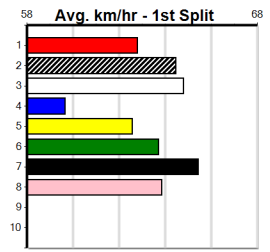

DOWNLOAD THE WATCHDOG APP

Distance: 390m, Race Type: Grade 5, Total Prizemoney: $1,530
1st: $1,000, 2nd: $320, 3rd: $160, 4th: $50

Watchdog Tips:

Bet:

Table with columns: Form Box, Wgt, Dist, Track, Date, Time, BON, Margin, 1st/2nd (Time), PIR, Checked, Comment, W/R, Split 1, S/P, Grade

SANDY'S LARA [5]
BK Bitch Feb-22 Sire: FABREGAS Dam: SILENT SANDY
Owner(s): R Weightman
Trainer: Robert Weightman (Haddon)
Winning Distances: < 300m (0) 300 - 399m (2) 400 - 499m (1) 500 - 599m (0) 600 - 699m (0) > 700m (0)
Winning Weights: 28.9(1) 29.0(1) 29.1(1)
Race results table with columns: Rank, Box, Wgt, Dist, Track, Date, Time, BON, Margin, 1st/2nd (Time), PIR, Checked, Comment, W/R, Split 1, S/P, Grade

Box History table for SANDY'S LARA [5]
Table with columns: Bx, 1st, 2nd, 3rd, 4th, 5th, 6th, 7th, 8th
Prize Best Starts Trk/Dts APM

NANDO COMMANDO [5]
WBD Dog Nov-21 Sire: FERNANDO BALE Dam: SIXTEEN PEGS
Owner(s): B Fulton
Trainer: Peter Fulton (Ecklin South)
Winning Distances: < 300m (0) 300 - 399m (5) 400 - 499m (1) 500 - 599m (0) 600 - 699m (0) > 700m (0)
Winning Weights: 27.4(1) 28.2(1) 28.4(1) 28.6(1) 28.9(2)
Race results table with columns: Rank, Box, Wgt, Dist, Track, Date, Time, BON, Margin, 1st/2nd (Time), PIR, Checked, Comment, W/R, Split 1, S/P, Grade

Box History table for NANDO COMMANDO [5]
Table with columns: Bx, 1st, 2nd, 3rd, 4th, 5th, 6th, 7th, 8th
Prize Best Starts Trk/Dts APM

MIGHTY MOLLY [5]
BK Bitch Jan-21 Sire: ZAMBORA BROCKIE Dam: SISCO SIZZLE
Owner(s): MANY WINNERS (SYN), A Brookes, P Keane, G Dix, G Thomson, B Keane
Trainer: Allan Brookes (Koroit)
Winning Distances: < 300m (0) 300 - 399m (2) 400 - 499m (1) 500 - 599m (0) 600 - 699m (0) > 700m (0)
Winning Weights: 26.5(1) 26.6(2) 27.2(1) 27.4(1) 27.5(1)
Race results table with columns: Rank, Box, Wgt, Dist, Track, Date, Time, BON, Margin, 1st/2nd (Time), PIR, Checked, Comment, W/R, Split 1, S/P, Grade

Box History table for MIGHTY MOLLY [5]
Table with columns: Bx, 1st, 2nd, 3rd, 4th, 5th, 6th, 7th, 8th
Prize Best Starts Trk/Dts APM

LALA NOEL [5]
BK Dog Sep-20 Sire: LAUGHIL DUKE Dam: LALA SHIM
Owner(s): D Knight
Trainer: Donna Knight (Talbot)
Winning Distances: < 300m (0) 300 - 399m (5) 400 - 499m (3) 500 - 599m (0) 600 - 699m (0) > 700m (0)
Winning Weights: 32.6(2) 33.0(1) 33.1(1) 33.4(1) 33.6(1) 33.8(2)
Race results table with columns: Rank, Box, Wgt, Dist, Track, Date, Time, BON, Margin, 1st/2nd (Time), PIR, Checked, Comment, W/R, Split 1, S/P, Grade

Box History table for LALA NOEL [5]
Table with columns: Bx, 1st, 2nd, 3rd, 4th, 5th, 6th, 7th, 8th
Prize Best Starts Trk/Dts APM

INGA LEAH [5]
BK Bitch Mar-20 Sire: SULZANTI Dam: MISS SHIEKA
Owner(s): P Inguanti
Trainer: Vito Inguanti (Gnotuk)
Winning Distances: < 300m (0) 300 - 399m (4) 400 - 499m (1) 500 - 599m (0) 600 - 699m (0) > 700m (0)
Winning Weights: 24.4(1) 25.1(1) 25.2(1) 25.5(1) 25.9(1)
Race results table with columns: Rank, Box, Wgt, Dist, Track, Date, Time, BON, Margin, 1st/2nd (Time), PIR, Checked, Comment, W/R, Split 1, S/P, Grade