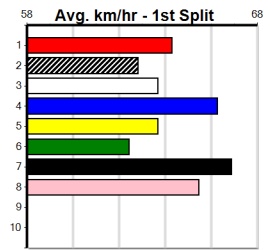

WANNON FUNCTION CENTRE (275+RANK)

Distance: 390m, Race Type: Grade 5, Total Prizemoney: $1,530
1st: $1,000, 2nd: $320, 3rd: $160, 4th: $50

Watchdog Tips:

Bet:

Form Box Wgt Dist Track Date Time BON Margin 1st/2nd (Time) PIR Checked Comment W/R Split 1 S/P Grade

SAINT MICK [5]
BK Dog Mar-22 Sire: BERNARDO Dam: SAINT MADDIE
Owner(s): P Byrne
Winning Distances: < 300m (0) 300 - 399m (6) 400 - 499m (1) 500 - 599m (0) 600 - 699m (0) > 700m (0)
Winning Weights: 29.0(1) 29.1(1) 29.2(2) 29.3(1) 29.4(1) 29.5(1)
1st (7) 29.3 390 WBL R6 11-Mar-24 22.43 22.17 4.50L MYOLA SUNRISE (22.74) Q/11 . . . SW . 8.91 $7.80 5
7th (4) 29.8 390 WBL R10 09-May-24 22.72 21.77 6.50L BOBBY (22.29) Q/88 . . . . . 9.06 $38.40 X45
8th (3) 30.2 390 WBL R10 16-May-24 23.12 21.89 13.00 IRON ATLAS (22.26) M/78 . . . . . 9.05 $13.20 5
7th (8) 29.3 390 WBL R9 13-Jun-24 22.62 21.84 12.00 GRAND TOURER (21.84) S/88 . . . . . 8.98 $42.30 X45
6th (1) 29.0 390 WBL R12 20-Jun-24 22.85 22.27 8.50L BRIGHT MOON (22.27) M/66 . . . . . 8.91 $8.50 5
7th (7) 29.4 390 WBL R10 27-Jun-24 22.72 22.05 9.50L WERRIS BALE (22.05) M/88 . . . . . 9.11 $86.30 5
7th (6) 29.3 390 WBL R11 04-Jul-24 23.50 22.08 21.00 SPRING PORT (22.09) Q/77 . . . . . 8.97 $31.30 5
1st (8) 29.2 390 WBL R7 08-Jul-24 22.67 22.15 1.00L MOTOR HEAD MAXIM (22.74) Q/23 . . . . . 8.85 $5.20 5
Last 3 wins NOT included above
1st (1) 29.1 390 WBL R10 26-Feb-24 22.25 21.94 5.50L IDYLLIC MEYER (22.62) Q/11 . . . . . 8.57 $4.50 6G
1st (4) 29.0 390 WBL R11 04-Mar-24 22.58 22.36 2.00L DR. MATRIX (22.71) S/43 . . . . . 8.76 $3.40 5
1st (1) 29.2 410 HOR R12 08-Mar-24 23.54 22.92 0.50L KABUTO BALE (23.56) M/32 . . . . . 10.70 $3.60 5

Trainer: Narelle Byrne (Koroit)
Box History
Bx 1st 2nd 3rd 4th 5th 6th 7th 8th
1 2
2 2 1
3 1 1
4 1 1 1
5 1 1
6 1 1
7 1 1 1
8 1 1 1
Prize Best Starts $8110.00
Trk/Dts 22.25(1)-26/2/24
APM 21-7-0-1
17-6-0-1
3812

SQUIGGLY KING [5]
BK Dog Feb-21 Sire: MEPUNGA BLAZER Dam: HEADSPACE
Owner(s): R Fisher
Winning Distances: < 300m (0) 300 - 399m (3) 400 - 499m (2) 500 - 599m (0) 600 - 699m (0) > 700m (0)
Winning Weights: 31.9(1) 32.3(1) 32.4(1) 32.8(1) 32.9(1)
4th (2) 32.5 390 WBL R10 15-Apr-24 22.75 22.46 2.25L FIERY DUEL (22.59) M/53 . . . . . 9.01 $3.30 5
2nd (6) 32.7 400 WGL R11 02-May-24 23.13 22.84 0.75L LYLE BEAR (23.08) M/22 . . . . . 8.62 $4.30 T3-5
1st (3) 32.3 425 BEN R10 08-May-24 24.26 23.97 1.75L HOLLYWOOD FRANKY M/343 . . . SW . 6.68 $5.10 T3-5
7th (3) 31.6 425 BEN R12 24-May-24 24.59 23.90 8.00L ANOTHER NANDO (24.07) M/888 . . . . . 6.73 $14.50 5H
5th (4) 32.3 425 BEN R9 05-Jun-24 24.77 24.06 6.00L ZIPPY WIESMAN (24.37) M/776 . . . W 6.80 $4.60 5
8th (5) 32.7 450 WBL R8 17-Jun-24 26.17 25.36 12.00 IDRON BALE (25.36) M/368 . . . . . 6.79 $32.10 5
3rd (4) 32.6 425 BEN R10 26-Jun-24 24.59 23.91 2.00L THAI MOGWAI (24.46) M/665 . . . . . 6.76 $6.30 T3-5
F (1) 32.5 450 WBL R6 01-Jul-24 0.00 25.65 . LOATHBROK GIRL (25.89) M/388 . . . V10 . 6.75 $5.70 5
Last 3 wins NOT included above
1st (3) 31.9 390 WBL R3 30-Dec-23 22.63 21.89 0.25L MISS BLAZE (22.64) Q/22 . . . . . 8.76 $15.90 X67
1st (1) 32.4 390 WBL R3 13-Jan-24 22.48 22.08 2.50L ASTON INDY (22.64) Q/21 . . . . . 8.60 $6.00 X67
1st (3) 32.9 390 BAL R4 01-Apr-24 22.55 22.14 0.25L HOSEY SIDEKICK (22.56) M/32 . . . SW . 8.73 $3.90 T3-5