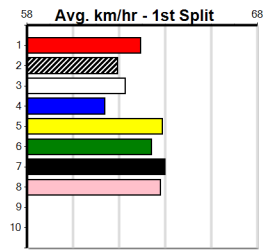

BROAD TREE CARE (275+RANK)

Distance: 450m, Race Type: Grade 6, Total Prizemoney: $1,530
1st: $1,000, 2nd: $320, 3rd: $160, 4th: $50

Watchdog Tips:

Bet:

Form Box Wgt Dist Track Date Time BON Margin 1st/2nd (Time) PIR Checked Comment WR Split 1 S/P Grade

NARINGAL SALLY [6] RBD Bitch Jan-22 Sire: ALLEN DEED Dam: FLO LAVA Trainer: Kurt Howard (Woolsthorpe)
Winning Distances: < 300m (0) 300 - 399m (1) 400 - 499m (1) 500 - 599m (0) 600 - 699m (0) > 700m (0)
Winning Weights: 27.2(1) 28.3(1)
1st (3) 27.2 390 WBL R3 06-May-24 22.94 22.36 0.25L SAINT JAYDEN (22.95) M/56 . . . . 8.86 $14.60 X67
5th (5) 27.0 390 WBL R10 13-May-24 22.88 22.34 7.00L HARTLAND PRINCE (22.42) M/45 . . . . 9.12 $7.30 6G
3rd (2) 27.3 450 BAL R7 19-May-24 26.49 25.88 6.00L AYIA THE SLAYER (26.10) S/564 . . . . 6.91 $18.80 T3-6
8th (1) 27.1 450 WBL R5 23-May-24 26.03 25.15 13.00 IDYLLIC JAMES (25.15) S/888 . . . . 7.01 $57.50 X67
3rd (6) 27.4 390 WBL R10 10-Jun-24 22.60 22.18 6.50L PAPER SHREDDER (22.18) S/55 . . . . 9.04 $34.30 6G
8th (3) 27.4 450 BAL R7 23-Jun-24 26.18 25.50 6.00L MUCK AROUND (25.78) M/888 . . . . 7.08 $8.20 T3-RW
6th (1) 27.1 450 WBL R5 04-Jul-24 26.24 25.17 8.50L WAVERING (25.66) M/477 . . . . 6.77 $30.70 X67
5th (8) 27.1 390 WBL R9 08-Jul-24 23.38 22.15 18.00 ASTON MAI TAI (22.15) M/65 . . . . 9.14 $10.60 6G
Last 3 wins NOT included above
1st (2) 28.3 450 WBL R3 12-Feb-24 26.20 25.65 0.25L BUNDY PARADISE (26.21) M/321 . . . . 6.82 $12.70 M

Box History table for NARINGAL SALLY with columns Bx, 1st, 2nd, 3rd, 4th, 5th, 6th, 7th, 8th and Prize Best Starts Trk/Dts APM.

SHIMA HARLEY [6] BD Dog May-22 Sire: FERNANDO BALE Dam: SHIMA CLASSIC Trainer: Donna Knight (Talbot)
Winning Distances: < 300m (0) 300 - 399m (0) 400 - 499m (2) 500 - 599m (0) 600 - 699m (0) > 700m (0)
Winning Weights: 30.3(1) 31.9(1)
6th (7) 31.2 410 HOR R2 04-Jun-24 24.01 22.97 8.50L LEAP OF FAITH (23.42) S/66 . . . . 10.90 $37.90 X67H
6th (4) 31.8 425 BEN R3 12-Jun-24 25.04 23.95 4.75L PARWAN'S STAR (24.71) S/788 . . . . 6.82 $3.20 T
6th (6) 32.1 450 BAL R9 16-Jun-24 26.33 25.67 3.5L MCIVOR JEWELS (26.09) M/667 . . . . 6.89 $12.30 T3-T
7th (1) 31.8 500 BEN R7 19-Jun-24 29.14 28.21 9.50L HIBIKI BLUE (28.47) M/544 . . . . 6.76 $6.90 T3-RW
3rd (5) 32.0 450 BAL R9 23-Jun-24 25.72 25.50 2.00L BLAZING RIOT (25.59) M/322 . . . . 6.82 $13.10 T3-T
4th (7) 31.8 425 BEN R3 28-Jun-24 24.40 23.73 9.50L ON THE BEER (23.73) S/855 . . . . 6.85 $27.50 X67
1st (6) 31.9 425 BEN R4 03-Jul-24 24.38 24.04 6.50L HERE COMES SHAKA (24.80) M/111 . SW . 6.72 $1.60 T
2nd (2) 32.0 450 BAL R5 07-Jul-24 25.77 25.42 5.00L ICE ICE BABY (25.42) M/222 . . . . 6.71 $5.30 T3-RW
Last 3 wins NOT included above
1st (4) 30.3 460 GEL R2 19-Jan-24 26.29 25.69 1.00L BUN QUAKE (26.36) Q/111 . SW . 6.65 $6.10 M

Box History table for SHIMA HARLEY with columns Bx, 1st, 2nd, 3rd, 4th, 5th, 6th, 7th, 8th and Prize Best Starts Trk/Dts APM.