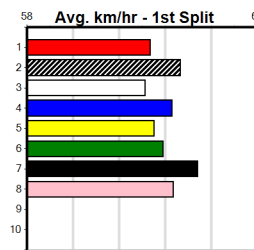

SPORTSBET WE LET THE DOGS OUT

Distance: 450m, Race Type: Grade 5, Total Prizemoney: $1,530
1st: $1,000, 2nd: $320, 3rd: $160, 4th: $50

Watchdog Tips:

Bet:

Form Box Wgt Dist Track Date Time BON Margin 1st/2nd (Time) PIR Checked Comment WR Split 1 S/P Grade

SARAH LOUISE [5]
BK Bitch Jun-21 Sire: ASTON DEE BEE Dam: LADY PANDORA
Owner(s): A Blake
Trainer: Aaron Blake (North Bendigo)
Winning Distances: < 300m (0) 300 - 399m (1) 400 - 499m (1) 500 - 599m (1) 600 - 699m (0) > 700m (0)
Winning Weights: 25.6(1) 26.3(1) 26.9(1)
Race results table with columns for rank, weight, distance, track, date, time, BON, margin, 1st/2nd time, PIR, checked, comment, WR, split 1, S/P, grade.

Box History
Table with columns Bx, 1st, 2nd, 3rd, 4th, 5th, 6th, 7th, 8th.
Prize Best Starts Trk/Dts APM: $8745.00 NBT 36-3-5-7 1-0-0-0 2988

NARINGAL MATE [5]
BK Bitch Jan-22 Sire: ALLEN DEED Dam: FLO LAVA
Owner(s): J Rea
Trainer: Kurt Howard (Woolsthorpe)
Winning Distances: < 300m (0) 300 - 399m (2) 400 - 499m (1) 500 - 599m (0) 600 - 699m (0) > 700m (0)
Winning Weights: 26.9(1) 27.2(1) 27.7(1)
Race results table with columns for rank, weight, distance, track, date, time, BON, margin, 1st/2nd time, PIR, checked, comment, WR, split 1, S/P, grade.

Box History
Table with columns Bx, 1st, 2nd, 3rd, 4th, 5th, 6th, 7th, 8th.
Prize Best Starts Trk/Dts APM: $7080.00 NBT 25.55(8)-8/7/24 21-3-1-4 5-1-0-0 3656

MR. QUIRKY [5]
BK Dog Jan-21 Sire: ZAMBORA BROCKIE Dam: SISCO SIZZLE
Owner(s): MANY WINNERS (SYN), A Brookes, P Keane, G Dix, G Thomson, B Keane
Trainer: Allan Brookes (Koroit)
Winning Distances: < 300m (0) 300 - 399m (2) 400 - 499m (3) 500 - 599m (1) 600 - 699m (0) > 700m (0)
Winning Weights: 30.9(1) 31.3(1) 31.6(2) 32.0(1) 32.2(1)
Race results table with columns for rank, weight, distance, track, date, time, BON, margin, 1st/2nd time, PIR, checked, comment, WR, split 1, S/P, grade.

Box History
Table with columns Bx, 1st, 2nd, 3rd, 4th, 5th, 6th, 7th, 8th.
Prize Best Starts Trk/Dts APM: $5615.00 FSTD 25.85(8)-8/7/24 44-6-1-4 12-1-1-1 2329

AMAZING SIENNA [5]
BK Bitch Dec-20 Sire: BARCIA BALE Dam: MISS GRACIE
Owner(s): R Di mauro
Trainer: Deb Carr (Minerera)
Winning Distances: < 300m (0) 300 - 399m (3) 400 - 499m (0) 500 - 599m (0) 600 - 699m (0) > 700m (0)
Winning Weights: 29.1(1) 29.8(1) 30.1(1)
Race results table with columns for rank, weight, distance, track, date, time, BON, margin, 1st/2nd time, PIR, checked, comment, WR, split 1, S/P, grade.

Box History
Table with columns Bx, 1st, 2nd, 3rd, 4th, 5th, 6th, 7th, 8th.
Prize Best Starts Trk/Dts APM: $8030.00 FSTD 38-3-10-3 0-0-0-0 1603

CAESARS PALACE [5]
BE Dog Oct-20 Sire: WORM BURNER Dam: OUTSIDE EDGE
Owner(s): M Roberts
Trainer: Mark Roberts (Terang)
Winning Distances: < 300m (0) 300 - 399m (0) 400 - 499m (0) 500 - 599m (3) 600 - 699m (0) > 700m (0)
Winning Weights: 29.1(1) 29.8(1) 30.7(1)
Race results table with columns for rank, weight, distance, track, date, time, BON, margin, 1st/2nd time, PIR, checked, comment, WR, split 1, S/P, grade.