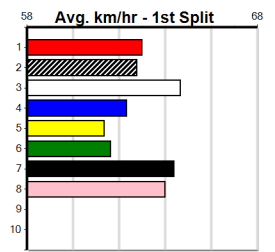

EDWARDS ELECTRICAL (275+RANK)

Distance: 450m, Race Type: Grade 7, Total Prizemoney: $1,530
1st: $1,000, 2nd: $320, 3rd: $160, 4th: $50

Watchdog Tips: [ ] [ ] [ ] [ ] Bet: [ ]

ASTON ACACIA [7]
BK Bitch Jan-22 Sire: HARD STYLE RICO Dam: ASTON ECLIPSE
Owner(s): R Borda
Trainer: Glenn Campbell (Anakie)
Box History table with columns Bx, 1st, 2nd, 3rd, 4th, 5th, 6th, 7th, 8th.

RING ME LATER [7]
BK Dog Mar-22 Sire: MY REDEEMER Dam: BAG OF TRICKS
Owner(s): R Haines
Trainer: Donna Dean (Nyora)
Box History table with columns Bx, 1st, 2nd, 3rd, 4th, 5th, 6th, 7th, 8th.

SULTAN OF SWOON [7]
BK Dog Jun-22 Sire: SUPERIOR PANAMA Dam: SASSY IZZY
Owner(s): Long Way To The Top (SYN), D Carr, E Christian
Trainer: Deb Carr (Minirera)
Box History table with columns Bx, 1st, 2nd, 3rd, 4th, 5th, 6th, 7th, 8th.

ORSON AS [7]
BD Bitch Nov-21 Sire: ORSON ALLEN Dam: SUMMER SKYE
Owner(s): B Robertson -leech
Trainer: Briana Robertson -leech (Smeato)
Box History table with columns Bx, 1st, 2nd, 3rd, 4th, 5th, 6th, 7th, 8th.

FLAX MILL (SA)[7]
F Dog Jan-22 Sire: AUSSIE INFRARED Dam: BANJO LASS
Owner(s): B Casey
Trainer: Brendan Casey (Penshurst)
Box History table with columns Bx, 1st, 2nd, 3rd, 4th, 5th, 6th, 7th, 8th.