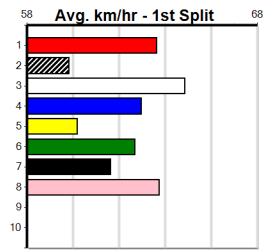

MATKO HIRE (275+RANK)

Distance: 390m, Race Type: Maiden, Total Prizemoney: $1,530
1st: $1,000, 2nd: $320, 3rd: $160, 4th: $50

Watchdog Tips: [ ] [ ] [ ] [ ] Bet: [ ]

Form Box Wgt Dist Track Date Time BON Margin 1st/2nd (Time) PIR Checked Comment WR Split 1 S/P Grade

BIT MISTY [M]
BK Bitch Jan-22 Sire: RAW ABILITY Dam: SEA MIST
Owner(s): THREE GIFTS (SYN), D Hawthorne, S Maher
Trainer: Daniel Hawthorne (Warrnambool)
Winning Distances: < 300m (0) 300 - 399m (0) 400 - 499m (0) 500 - 599m (0) 600 - 699m (0) > 700m (0)
Winning Weights:
8th (3) 28.5 390 WBL R2 20-Jun-24 23.31 22.27 11.00 DUKE CABOOM (22.59) M/88 . V0 . 9.34 $14.20 M
5th (6) 28.7 390 WBL R1 04-Jul-24 22.94 22.08 6.00L CUDGEE'S WREN (22.54) M/23 . . . 8.70 $30.40 M
Last 3 wins NOT included above

Box History table for BIT MISTY [M] with columns Bx, 1st, 2nd, 3rd, 4th, 5th, 6th, 7th, 8th and Prize Best Starts Trk/Dts APM.

NEVER SOBER [M]
BK Bitch Mar-22 Sire: MY REDEEMER Dam: BAG OF TRICKS
Owner(s): R Haines
Trainer: Donna Dean (Nyora)
Winning Distances: < 300m (0) 300 - 399m (0) 400 - 499m (0) 500 - 599m (0) 600 - 699m (0) > 700m (0)
Winning Weights:
6th (7) 23.8 460 WGL R1 14-May-24 27.05 25.86 13.00 TELL ME NOW (26.19) Q/466 . . . 6.83 $39.70 M
3rd (5) 23.8 350 TRA R1 03-Jun-24 20.74 20.25 4.75L RING ME LATER (20.43) M/33 . . . 6.94 $6.70 M
3rd (1) 23.9 350 TRA R1 10-Jun-24 20.85 19.88 8.00L DONATELLO ZEAL (20.29) M/45 . . . 6.91 $3.50 T3-M
6th (8) 24.1 450 TRA R2 14-Jun-24 25.66 25.09 8.50L HIGHLAND WARRIOR (25.09) Q/355 . . . 6.80 $47.20 RW
2nd (8) 24.0 395 TRA R1 21-Jun-24 22.85 22.01 0.75L OUT OF TRICKS (22.80) Q/444 . . . 3.92 $20.30 M
3rd (6) 24.4 435 SLE R1 26-Jun-24 25.46 24.20 6.50L CHECK IT OUT (25.01) M/653 . . . 5.57 $11.70 M
6th (1) 24.2 395 TRA R1 05-Jul-24 23.17 21.86 12.00 COOL WHITE (22.33) M/466 . . . 3.88 $19.20 M
3rd (2) 24.3 395 TRA R2 10-Jul-24 22.99 22.23 1.00L JUDGE JEBRYNAH (22.94) M/3443 . . . 3.83 $12.20 M
Last 3 wins NOT included above

Box History table for NEVER SOBER [M] with columns Bx, 1st, 2nd, 3rd, 4th, 5th, 6th, 7th, 8th and Prize Best Starts Trk/Dts APM.

INGA BUDDY [M]
BE Dog Sep-22 Sire: BEAST UNLEASHED Dam: INGA MIA
Owner(s): P Inguanti
Trainer: Mary Inguanti (Camperdown)
Winning Distances: < 300m (0) 300 - 399m (0) 400 - 499m (0) 500 - 599m (0) 600 - 699m (0) > 700m (0)
Winning Weights:
8th (6) 29.8 410 HOR R1 04-Jun-24 24.60 22.97 16.00 PAW LOUIS (23.50) M/68 . . . 10.81 $22.50 M
2nd (2) 30.2 390 WBL R1 20-Jun-24 22.62 22.27 4.00L DRAGONELLE (22.35) M/33 . . . 8.96 $38.50 M
8th (5) 30.2 390 WBL R1 27-Jun-24 23.59 22.05 14.00 MISCHKE (22.65) M/58 . . . 8.93 $5.30 M
2nd (4) 30.2 390 WBL R1 01-Jul-24 22.58 22.34 0.50L SAINT FINNIE (22.56) Q/11 . . . 8.70 $3.30 M
3rd (5) 30.3 390 WBL R1 04-Jul-24 22.73 22.08 3.00L CUDGEE'S WREN (22.54) M/34 . . W 8.73 $3.60 M
3rd (7) 30.3 390 WBL R1 11-Jul-24 23.13 21.94 9.50L ALL TALKER (22.47) M/33 . . . 9.14 $3.40 M
Last 3 wins NOT included above

Box History table for INGA BUDDY [M] with columns Bx, 1st, 2nd, 3rd, 4th, 5th, 6th, 7th, 8th and Prize Best Starts Trk/Dts APM.