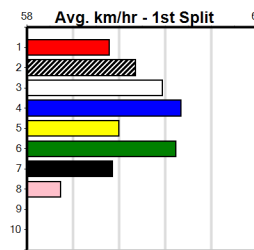

PADDY WANTS PATS (275+RANK)

Distance: 450m, Race Type: Grade 5, Total Prizemoney: $1,530
1st: $1,000, 2nd: $320, 3rd: $160, 4th: $50

Watchdog Tips:

Bet:

Form Box Wgt Dist Track Date Time BON Margin 1st/2nd (Time) PIR Checked Comment W/R Split 1 S/P Grade

DR. FOREST [5]
BK Dog Jan-20 Sire: WALK HAZARD Dam: BLUE SURFONIC
Owner(s): GOREY SEVEN (SYN), G Malcolm, D Gore, J Couzens, G Kent
Trainer: Kevin Quinn (Cundare North)

Box History
Bx 1st 2nd 3rd 4th 5th 6th 7th 8th
Prize Best $8914.38
Starts 25.64(2)-3/4/23

CHRISSEY HAND [5]
BE Bitch Mar-22 Sire: MY REDEEMER Dam: BAG OF TRICKS
Owner(s): R Haines
Trainer: Donna Dean (Nyora)

Box History
Bx 1st 2nd 3rd 4th 5th 6th 7th 8th
Prize Best $4760.00
Starts FSH

SWIRLING MISS [5]
BK Bitch Jan-21 Sire: ZAMBORA BROCKIE Dam: SISCO SIZZLE
Owner(s): MANY WINNERS (SYN), A Brookes, P Keane, G Dix, G Thomson, B Keane
Trainer: Allan Brookes (Koroit)

Box History
Bx 1st 2nd 3rd 4th 5th 6th 7th 8th
Prize Best $5970.00
Starts NBT

LUCY DEEDS [5]
BK Bitch Mar-21 Sire: BERNARDO Dam: BEAUT DEEDS
Owner(s): G Anders
Trainer: Vicki Anders (Koroit)

Box History
Bx 1st 2nd 3rd 4th 5th 6th 7th 8th
Prize Best $8095.00
Starts NBT

IVERSON [5]
BE Bitch Dec-19 Sire: MY REDEEMER Dam: MIRACLES HAPPEN
Owner(s): E Steel
Trainer: Elizabeth Steel (Nullawarre North)

Box History
Bx 1st 2nd 3rd 4th 5th 6th 7th 8th
Prize Best $9325.00
Starts 25.70(1)-12/6/23

1

2

3

4

5