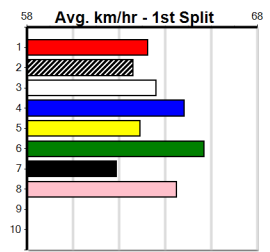

WARRNAMBOOL FENCING SPECIALISTS

Distance: 390m, Race Type: Grade 5, Total Prizemoney: $1,530
1st: $1,000, 2nd: $320, 3rd: $160, 4th: $50

Watchdog Tips:

Bet:

Table with columns: Form Box, Wgt, Dist, Track, Date, Time, BON, Margin, 1st/2nd (Time), PIR, Checked, Comment, WR, Split 1, S/P, Grade

CAPTAIN BENDER (SA)[5]
BD Dog Sep-20 Sire: MY REDEEMER Dam: RAZ'S GIRL
Owner(s): CARISMA (SYN), R Gavin, K Gavin
Trainer: Raylene Gavin (Killarney)
Winning Distances: < 300m (0) 300 - 399m (2) 400 - 499m (5) 500 - 599m (0) 600 - 699m (0) > 700m (0)
Winning Weights: 30.7(1) 30.9(1) 31.1(3) 31.3(1) 32.1(1)
Box History table and Prize Best Starts table included.

INDY DELTA [5]
BE Bitch Apr-21 Sire: SHIMA SHINE Dam: AEROPLANE INDY
Owner(s): S Baulch
Trainer: Rachel Baulch (Mortlake)
Winning Distances: < 300m (0) 300 - 399m (3) 400 - 499m (1) 500 - 599m (0) 600 - 699m (0) > 700m (0)
Winning Weights: 28.8(3) 29.3(1)
Box History table and Prize Best Starts table included.

BLIND MAN (SA)[5]
BK Dog Dec-21 Sire: KEYBOW Dam: MENTAL LEE
Owner(s): S Baulch
Trainer: Shaun Baulch (Mortlake)
Winning Distances: < 300m (0) 300 - 399m (3) 400 - 499m (0) 500 - 599m (0) 600 - 699m (0) > 700m (0)
Winning Weights: 33.6(1) 34.2(1) 34.5(1)
Box History table and Prize Best Starts table included.

STRIKING HOLLY [5]
BK Bitch May-20 Sire: ZAMBORA BROCKIE Dam: CRYMELON HOLLY
Owner(s): A Kampman
Trainer: Annette Kampman (Purdeet)
Winning Distances: < 300m (0) 300 - 399m (7) 400 - 499m (4) 500 - 599m (0) 600 - 699m (0) > 700m (0)
Winning Weights: 25.2(1) 25.4(1) 26.2(1) 26.6(3) 26.8(1) 26.9(1) 27.1(1) 27.4(1) 27.6(1)
Box History table and Prize Best Starts table included.

SAINT JADE [5]
BE Bitch Mar-22 Sire: BERNARDO Dam: SAINT MADDIE
Owner(s): P Byrne
Trainer: Peter Byrne (Koroit)
Winning Distances: < 300m (0) 300 - 399m (1) 400 - 499m (2) 500 - 599m (0) 600 - 699m (0) > 700m (0)
Winning Weights: 25.5(1) 26.2(1) 26.5(1)
Box History table and Prize Best Starts table included.

1

2

3

4

5