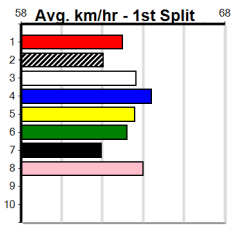

CASSIGN DESIGN (275+RANK)

Distance: 390m, Race Type: Grade 7, Total Prizemoney: $1,530
1st: $1,000, 2nd: $320, 3rd: $160, 4th: $50

4

3:27PM

(VIC time)

BOONDOCKS (8) owns a solid 22.48 PB here and he likes to stay wide in his races. WAIRUAS WAY (3) is an improving type and she will be very strong in the closing stages of the race. ORSON AS (2) may be the value runner.

Watchdog Tips: **8** **3** **2** **5** **Bet:** **Win 8**