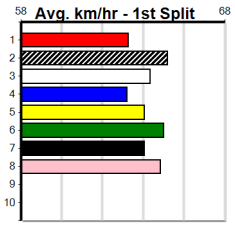

WANNON PARK BINGO WEDNESDAYS (27)

Distance: 390m, Race Type: Grade 6, Total Prizemoney: $1,530
1st: $1,000, 2nd: $320, 3rd: $160, 4th: $50

9

5:24PM

(VIC time)

CRYPTO ROYALTY (3) has been luckless since her Warragul win and she can make amends this time around. GYPSY ORDAIN (1) owns a solid 22.57 PB here and he will be on the pace from the outset. LUCY JANE (2) is never too far away here.

Watchdog Tips: **3** **1** **2** **6** **Bet:** **Win 3**