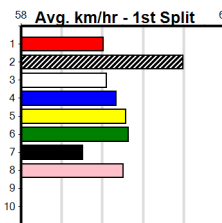

PADDY WANTS PATS (275+RANK)

Distance: 450m, Race Type: Grade 5, Total Prizemoney: $1,530
1st: $1,000, 2nd: $320, 3rd: $160, 4th: $50

6

4:14PM

(VIC time)

FRANKLY FEVER (6) can show early speed at times and he will appreciate the drop in class.
BURNING LIQUOR (8) can show early speed and he owns a handy 25.81 PB here. ASTON
SINATRA (5) has a nice turn of foot and just needs room to move.

Watchdog Tips: **6** **8** **5** **2** **Bet:** **Box Trifecta 2,5,6,8 ($10 for 41.67%)**