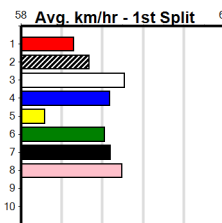

MACEY'S BISTRO (275+RANK)

Distance: 390m, Race Type: Maiden, Total Prizemoney: $1,530

1st: $1,000, 2nd: $320, 3rd: $160, 4th: $50

2

2:52PM

(VIC time)

BOMB MARVIN (5) caught the eye when placed at Ballarat two runs back and he will find this a lot easier. MISS FIXATED (4) was impressive three runs back and she can settle near the speed. PEST EXPRESS (3) can run a cheeky race.

Watchdog Tips:

5

4

3

8

Bet:

Win 5

Form Box Weight Dist Track Date Time BON Margin 1st/2nd (Time) PIR Checked Comment W/R Split 1 S/P Grade

1 MORAINE GLORIA [M] *Steady trial effort here, place claims best*

BD B Oct-21 SUPERIOR PANAMA GLORIA BALE **$7.50**

Trainer: Glenn Judd (Noorat)

4th	(5)	26.8	425	BEN	R3	03-Jul-24	25.06	24.04	3.25L	MISS BOOM (24.84)	M/221	.	V0	W	6.91	$4.60	M
3rd	(6)	27.1	390	WBL	R1	08-Jul-24	23.10	22.15	6.00L	LINGA AMY (22.70)	M/54	.	.	.	9.10	$12.00	M
7th	(4)	27.2	390	BAL	R1	14-Jul-24	23.29	22.33	12.00L	LIONESS EYES (22.52)	M/67	.	V10	.	8.74	$36.10	T3-M
ST	(-)	26.8	390	WBL		29-Jul-24	22.96		4.50L	Trial Cleared	M/54	.	3of5	.	9.17	$.	ST

Owner(s): MORAINE (SYN), G Judd, S Judd

Winning Boxes

1	2	3	4	5	6	7	8
Prize							
Best				$440.00			
Starts				23.10			
Trk/Dst				10-0-0-2			
APM				1-0-0-1			
				$384			

2 FOX AND FRIENDS [M] *Resuming, one paced to date, prefer others*

BK B Oct-21 SHIMA SHINE BAD APPLE **$11.00**

Trainer: Glenn Campbell (Anakie)

4th	(3)	28.2	390	WBL	R1	11-Mar-24	23.35	22.17	8.50L	KAT'S COMET (22.78)	S/64	.	.	.	9.25	$37.90	M
5th	(8)	28.3	400	GEL	R1	18-Mar-24	23.84	22.63	9.50L	CLOUDY WREN (23.20)	S/65	.	.	.	8.97	$26.10	M
5th	(1)	27.7	390	WBL	R1	26-Mar-24	23.44	22.28	17.00L	SLACK (22.28)	S/75	.	.	.	9.17	$68.70	M
7th	(1)	27.1	390	WBL	R1	06-May-24	23.74	22.36	12.00L	LADAM'S CHOICE (22.94)	S/77	.	SW	.	9.13	$33.30	M

Owner(s): G Moore

Winning Boxes

1	2	3	4	5	6	7	8
Prize							
Best				$50.00			
Starts				23.35			
Trk/Dst				8-0-0-0			
APM				5-0-0-0			
				$20			

3 PEST EXPRESS [M] *Can show good early burn, threat with luck*

BK B Jan-22 ALLEN DEED RIXY YA PEST **$6.00**

Trainer: Mathew Wright (Wangoom)

3rd	(6)	25.9	390	WBL	R2	11-Apr-24	22.79	22.09	7.50L	LOUR MATE BEAR (22.29)	Q/34	.	.	W	8.88	$20.70	M
4th	(1)	26.2	390	WBL	R1	18-Apr-24	23.07	22.32	9.50L	OFFENSIVE LADY (22.40)	Q/44	.	.	W	9.21	$6.30	MH
6th	(7)	25.8	390	WBL	R1	04-Jul-24	23.07	22.08	8.00L	CUDGEE'S WREN (22.54)	Q/55	.	.	W	8.82	$5.90	M
6th	(6)	26.2	390	WBL	R1	22-Jul-24	23.59	22.22	9.00L	PAW JANELLE (22.96)	M/55	.	V7	.	9.31	$1.80	M

Owner(s): J Pickett

Winning Boxes

1	2	3	4	5	6	7	8
Prize							
Best				$335.00			
Starts				22.79			
Trk/Dst				4-0-0-1			
APM				4-0-0-1			
				$201			

4 MISS FIXATED (SA)[M] *Handy effort three runs back, main danger*

BK B Apr-22 HOOKED ON SCOTCH OAKVALE THRILL **$6.00**

Trainer: Yaakov Rishon (Warrnambool)

7th	(4)	27.4	400	GEL	R2	18-Mar-24	24.00	22.63	18.00L	FABRICATE (22.78)	M/87	.	.	.	9.13	$11.80	M
3rd	(8)	27.7	390	WBL	R3	15-Apr-24	22.68	22.46	1.25L	QUEEN SHAKA (22.60)	M/33	.	.	.	9.01	$8.30	M
6th	(8)	28.0	410	HOR	R2	26-Apr-24	25.38	23.65	16.00L	SPLIT AND BURN (24.31)	M/45	.	V0	.	10.82	$13.90	M
6th	(8)	29.4	375	BHL	R1	14-Jul-24	22.76	21.66	16.00L	SPLIT THE CREW (21.66)		.	.	.		$7.00	M

Owner(s): Y Rishon

Winning Boxes

1	2	3	4	5	6	7	8
Prize							
Best				$210.00			
Starts				22.68			
Trk/Dst				7-0-0-1			
APM				3-0-0-1			
				$116