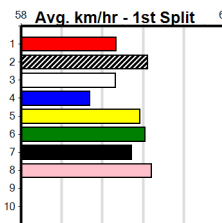

BROAD TREE CARE (275+RANK)

Distance: 390m, Race Type: Grade 5, Total Prizemoney: $1,530
1st: $1,000, 2nd: $320, 3rd: $160, 4th: $50

7

4:42PM

(VIC time)

ASTON INDY (2) has a good record here and she should find the top soon after box rise. BLIND MAN (5) has been solidly placed in his past two and he will be in the firing line from the outset. CAR WASH CHAOS (3) is better than his past few runs.

Watchdog Tips:

2

5

3

8

Bet:

Win 2