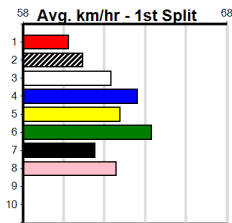

SPORTSBET GO THE BLUE DOG (275+RA)

Distance: 390m, Race Type: Grade 5, Total Prizemoney: $1,530
1st: $1,000, 2nd: $320, 3rd: $160, 4th: $50

12

6:28PM

(VIC time)

BREAKWALL (6) will find this easier than his most recent racing and he has the speed to cross and lead throughout. FLYING HOT (5) returned to form here last time and he just needs a little luck early on. SAINT KIMETTO (2) has solid claims

Watchdog Tips:

6

5

2

7

Bet:

Win 6