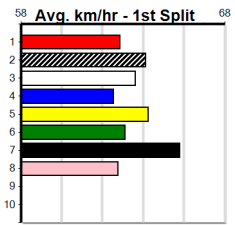

DOWNLOAD THE WATCHDOG APP (275+

Distance: 390m, Race Type: Grade 5, Total Prizemoney: $1,530
1st: $1,000, 2nd: $320, 3rd: $160, 4th: $50

11

6:08PM

(VIC time)

MORAINÉ MIA (6) returned to form with a handy 22.64 win at Ballarat and she will prove hard to hold out again. GUNAI JEDI (3) has a good record here and he will be in the firing line throughout. FEND THEM OFF (7) can show improvement.

Watchdog Tips: **6** **3** **7** **4** **Bet:** **Win 6**