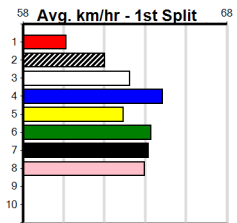

WOOD MOTORCYCLE & MOWER (275+RA)

Distance: 390m, Race Type: Grade 6, Total Prizemoney: $1,530
1st: $1,000, 2nd: $320, 3rd: $160, 4th: $50

10

5:44PM

(VIC time)

HIS CRACKIN' (7) was never headed in his solid 22.52 win here and he will prove hard to reel in again. HARRY CHANA (4) is better than his form reads and he can show early pace at times. SAINT JAYDEN (3) won't be too far away late.

Watchdog Tips: **7** **4** **3** **5** **Bet:** **Box Quinella 3,4,7 ($10 for 333.33%)**