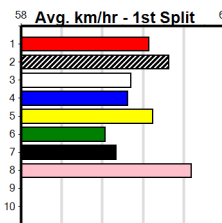

EDWARDS ELECTRICAL (275+RANK)

Distance: 450m, Race Type: Grade 5, Total Prizemoney: $1,530
1st: $1,000, 2nd: $320, 3rd: $160, 4th: $50

8

5:04PM

(VIC time)

LEGAL BUD (6) will find this easier than his most recent racing and he should be prominent throughout. CALM THE STORM (7) is better than her past few runs and she will get a nice cart across early on. MORAINÉ NADIA (1) has the right draw.

Watchdog Tips: **6** **7** **1** **2** **Bet:** **Box Quinella 1,2,6,7 ($10 for 166.67%)**