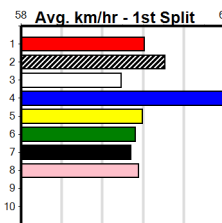

MATKO HIRE (275+RANK)

Distance: 390m, Race Type: Grade 7, Total Prizemoney: $1,530
1st: $1,000, 2nd: $320, 3rd: $160, 4th: $50

3

3:12PM

(VIC time)

MISCHIEF MATE (8) was a handy 22.52 winner here two runs back and he looks very well graded again. MORAINIE MILEY (5) owns a speedy 22.34 PB here and she will settle on the speed. ONE HAND CLAP (6) is showing some promise.

Watchdog Tips:

8

5

6

1

Bet:

Win 8