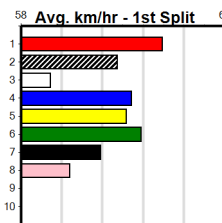

EDWARDS ELECTRICAL (275+RANK)

Distance: 450m, Race Type: Mixed 6/7, Total Prizemoney: $1,530
1st: $1,000, 2nd: $320, 3rd: $160, 4th: $50

5

3:54PM

(VIC time)

OLLIE DEEDS (1) will find this easier than his most recent racing and he is drawn to get all the breaks. RUN DON'T WALK (7) is another who drops in class and she can work into the mix in the middle stages. SHAKA BIG CHIEF (8) has solid claims

Watchdog Tips:

1

7

8

3

Bet:

Win 1