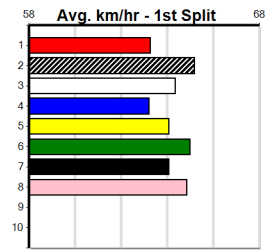

WANNON PARK BINGO WEDNESDAYS

Distance: 390m, Race Type: Grade 6, Total Prizemoney: $1,530
1st: $1,000, 2nd: $320, 3rd: $160, 4th: $50

CRYPTO ROYALTY (3) has been luckless since her Warragul win and she can make amends this time around. GYPSY ORDAIN (1) owns a solid 22.57 PB here and he will be on the pace from the outset. LUCY JANE (2) is never too far away here.

Watchdog Tips: 3 1 2 6 Bet: Win 3

Race 1 details for GYPSY ORDAIN [6]. Includes owner info (HPJK (SYN), M Papst, J Eagles), sire (AUSSIE INFRARED), dam (DYNA GYPSY), and a box history table. Prize money is $4.20.

Race 2 details for LUCY JANE [6]. Includes owner info (S Bruce), sire (TOMMY SHELBY), dam (IVY WREN), and a box history table. Prize money is $7.50.

Race 3 details for CRYPTO ROYALTY [6]. Includes owner info (Crypto Syndicate (SYN), B De rozario, M Brigham), sire (ASTON RUPEE), dam (PRINCESS LACE), and a box history table. Prize money is $3.40.

Race 4 details for CIRCLE THE STORM [6]. Includes owner info (A Gurry), sire (KC AND ALL), dam (CIRCLE OF DREAMS), and a box history table. Prize money is $8.00.

Race 5 details for BERT DEEDS [6]. Includes owner info (G Anders), sire (SENNACHIE), dam (BEAUT DEEDS), and a box history table. Prize money is $8.00.