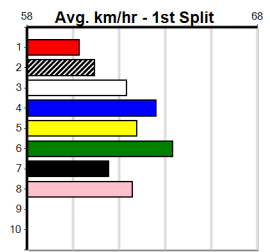

SPORTSBET GO THE BLUE DOG (275+RANK)

Distance: 390m, Race Type: Grade 5, Total Prizemoney: $1,530
1st: $1,000, 2nd: $320, 3rd: $160, 4th: $50

BREAKWALL (6) will find this easier than his most recent racing and he has the speed to cross and lead throughout. FLYING HOT (5) returned to form here last time and he just needs a little luck early on. SAINT KIMETTO (2) has solid claims

Watchdog Tips: 6 5 2 7 Bet: Win 6

ZIPPING MORK (NSW)[5] Just not racing well enough, prefer to watch $12.00
Owner(s): D Pace
Winning Distances: < 300m (0) 300 - 399m (0) 400 - 499m (1) 500 - 599m (4) 600 - 699m (0) > 700m (0)
Box History table and Prize Best Starts Trk/Dts APM

SAINT KIMETTO [5] Loves a rails draw, strong late, can threaten $4.20
Owner(s): P Byrne
Winning Distances: < 300m (0) 300 - 399m (0) 400 - 499m (3) 500 - 599m (1) 600 - 699m (0) > 700m (0)
Box History table and Prize Best Starts Trk/Dts APM

SAINT MILLY [5] Struggled for a while, needs to find plenty $12.00
Owner(s): P Byrne
Winning Distances: < 300m (0) 300 - 399m (1) 400 - 499m (2) 500 - 599m (3) 600 - 699m (0) > 700m (0)
Box History table and Prize Best Starts Trk/Dts APM

MAD BLAST [5] Tough draw but has early speed, place hope $7.50
Owner(s): W Green
Winning Distances: < 300m (0) 300 - 399m (6) 400 - 499m (1) 500 - 599m (0) 600 - 699m (0) > 700m (0)
Box History table and Prize Best Starts Trk/Dts APM

FLYING HOT [5] Returned to form last time, hard to hold out $4.80
Owner(s): M Roberts
Winning Distances: < 300m (0) 300 - 399m (0) 400 - 499m (2) 500 - 599m (1) 600 - 699m (0) > 700m (0)
Box History table and Prize Best Starts Trk/Dts APM