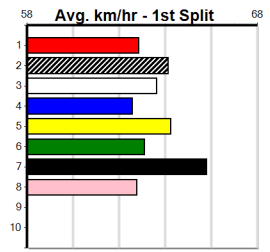

DOWNLOAD THE WATCHDOG APP (275+RANK)

Distance: 390m, Race Type: Grade 5, Total Prizemoney: $1,530
1st: $1,000, 2nd: $320, 3rd: $160, 4th: $50

MORAINIE MIA (6) returned to form with a handy 22.64 win at Ballarat and she will prove hard to hold out again. GUNAI JEDI (3) has a good record here and he will be in the firing line throughout. FEND THEM OFF (7) can show improvement.

Watchdog Tips: 6 3 7 4 Bet: Win 6

SALMA BALE (NSW)[5] Resuming, may need the run, place best $7.50
Owner(s): O Cartechini
Winning Distances: < 300m (0) 300 - 399m (0) 400 - 499m (3) 500 - 599m (0) 600 - 699m (0) > 700m (0)
Box History table and Prize Best Starts table included.

FENTONS RISE [5] Struggled for a while now, needs to lift $9.00
Owner(s): Y Rishon
Winning Distances: < 300m (0) 300 - 399m (0) 400 - 499m (7) 500 - 599m (0) 600 - 699m (0) > 700m (0)
Box History table and Prize Best Starts table included.

GUNAI JEDI [5] Good record here, has early speed, main danger $4.00
Owner(s): J Martin
Winning Distances: < 300m (0) 300 - 399m (8) 400 - 499m (2) 500 - 599m (0) 600 - 699m (0) > 700m (0)
Box History table and Prize Best Starts table included.

SAINT MADIX [5] No luck since his win here, can atone, respect $7.50
Owner(s): P Byrne
Winning Distances: < 300m (0) 300 - 399m (1) 400 - 499m (2) 500 - 599m (0) 600 - 699m (0) > 700m (0)
Box History table and Prize Best Starts table included.

STRIKING HOLLY [5] Front runner, scouts too wide, prefer others $16.00
Owner(s): A Kampman
Winning Distances: < 300m (0) 300 - 399m (7) 400 - 499m (4) 500 - 599m (0) 600 - 699m (0) > 700m (0)
Box History table and Prize Best Starts table included.

1

2

3

4

5