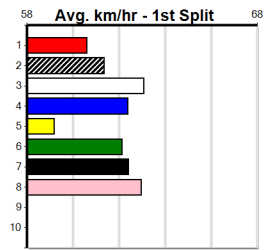

MACEY'S BISTRO (275+RANK)

Distance: 390m, Race Type: Maiden, Total Prizemoney: $1,530
1st: $1,000, 2nd: $320, 3rd: $160, 4th: $50

BOMB MARVIN (5) caught the eye when placed at Ballarat two runs back and he will find this a lot easier. MISS FIXATED (4) was impressive three runs back and she can settle near the speed. PEST EXPRESS (3) can run a cheeky race.

Watchdog Tips: 5 4 3 8 Bet: Win 5

Form Box Wgt Dist Track Date Time BON Margin 1st/2nd (Time) PIR Checked Comment W/R Split 1 S/P Grade

MORAINÉ GLORIA [M] Steady trial effort here, place claims best $7.50
BD Bitch Oct-21 Sire: SUPERIOR PANAMA Dam: GLORIA BALE
Owner(s): MORAINÉ (SYN), G Judd, S Judd
Winning Distances: < 300m (0) 300 - 399m (0) 400 - 499m (0) 500 - 599m (0) 600 - 699m (0) > 700m (0)
Winning Weights:
4th (4) 27.4 450 BAL R2 02-Jun-24 26.30 25.44 4.75L TORRENTIAL (25.98) M/754 . . . 6.93 $15.60 T3-M
3rd (8) 27.0 500 BEN R3 08-Jun-24 29.27 28.58 1.25L RUNNING BLIND (29.19) M/311 . . . 6.85 $6.50 M
5= (3) 26.5 500 BEN R3 21-Jun-24 29.20 27.95 14.00 GREYSYND SAMMY (28.25) M/444 . . . 6.86 $15.00 M
7th (1) 26.2 425 BEN R1 26-Jun-24 25.17 23.91 11.00 ESPRESSO BABE (24.45) M/777 . . . 6.97 $7.00 T3-M
4th (5) 26.8 425 BEN R3 03-Jul-24 25.06 24.04 3.25L MISS BOOM (24.84) M/221 . . VO W 6.91 $4.60 M
3rd (6) 27.1 390 WBL R1 08-Jul-24 23.10 22.15 6.00L INGA AMY (22.70) M/54 . . . 9.10 $12.00 M
7th (4) 27.2 390 BAL R1 14-Jul-24 23.29 22.33 12.00 LIONESS EYES (22.52) M/67 . . V10 . 8.74 $36.10 T3-M
ST (-) 26.8 390 WBL 29-Jul-24 22.96 4.50L Trial Cleared M/54 . . 3of5 . 9.17 . ST
Last 3 wins NOT included above

Box History
Bx 1st 2nd 3rd 4th 5th 6th 7th 8th
1 1
2
3
4
5
6
7
8
Prize Best $440.00
Starts 23.10(6)-8/7/24
Trk/Dts 10-0-0-2
APM 1-0-0-1 384

FOX AND FRIENDS [M] Resuming, one paced to date, prefer others $11.00
BK Bitch Oct-21 Sire: SHIMA SHINE Dam: BAD APPLE
Owner(s): G Moore
Winning Distances: < 300m (0) 300 - 399m (0) 400 - 499m (0) 500 - 599m (0) 600 - 699m (0) > 700m (0)
Winning Weights:
5th (8) 28.3 400 GEL R1 11-Aug-23 23.69 22.39 12.00 HARD CHOICE (22.91) S/55 . . . 9.07 $9.40 M
7th (1) 27.7 410 HOR R2 09-Feb-24 24.62 23.22 17.00 WBLEC WHISPER (23.44) S/65 . . . 10.91 $10.80 M
6th (2) 28.0 390 WBL R3 26-Feb-24 23.40 21.94 12.00 RUBY WREN (22.61) S/55 . . . 9.13 $17.10 M
6th (7) 27.9 390 WBL R2 04-Mar-24 23.57 22.36 11.00 GIVE ME LOVE (22.84) S/55 . . . 9.25 $24.30 M
4th (3) 28.2 390 WBL R1 11-Mar-24 23.35 22.17 8.50L KAT'S COMET (22.78) S/64 . . . 9.25 $37.90 M
5th (8) 28.3 400 GEL R1 18-Mar-24 23.84 22.63 9.50L CLOUDY WREN (23.20) S/65 . . . 8.97 $26.10 M
5th (1) 27.7 390 WBL R1 26-Mar-24 23.44 22.28 17.00 SLACK (22.28) S/75 . . . 9.17 $68.70 M
7th (1) 27.1 390 WBL R1 06-May-24 23.74 22.36 12.00 ADAM'S CHOICE (22.94) S/77 . . SW . 9.13 $33.30 M
Last 3 wins NOT included above

Box History
Bx 1st 2nd 3rd 4th 5th 6th 7th 8th
1
2
3
4
5
6
7
8
Prize Best $50.00
Starts 23.35(3)-11/3/24
Trk/Dts 8-0-0-0
APM 5-0-0-0 20