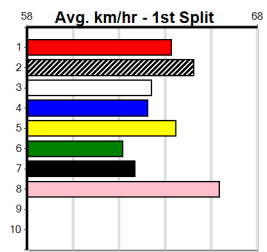

Watchdog Tips:

6

7

1

2

Bet:

Box Quinella 1,2,6,7 (\$10 for 166.67%)

MORaine NADIA [5] Better than her past three runs, can threaten \$3.40
Owner(s): MORaine (SYN), G Judd, S Judd
Winning Distances: < 300m (0) 300 - 399m (5) 400 - 499m (2) 500 - 599m (0) 600 - 699m (0) > 700m (0)
Box History table and Prize Best Starts table included.