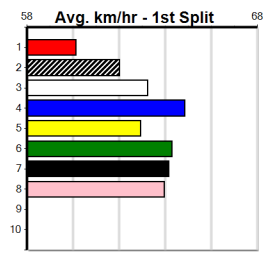

WOOD MOTORCYCLE & MOWER (275+RANK)

Distance: 390m, Race Type: Grade 6, Total Prizemoney: $1,530
1st: $1,000, 2nd: $320, 3rd: $160, 4th: $50

HIS CRACKIN' (7) was never headed in his solid 22.52 win here and he will prove hard to reel in again. HARRY CHANA (4) is better than his form reads and he can show early pace at times. SAINT JAYDEN (3) won't be too far away late.

Watchdog Tips: 7 4 3 5 Bet: Box Quinella 3,4,7 ($10 for 333.33%)

Race 1: SUPER SORT [6] Down on confidence, draw helps, place hope $7.50. Includes owner, sire, dam, winning distances, weights, and a detailed box history table.

Race 2: DAISY DEEDS [6] Poor record here, not racing well enough $16.00. Includes owner, sire, dam, winning distances, weights, and a detailed box history table.

Race 3: SAINT JAYDEN [6] Far from disgraced last time, can threaten $5.00. Includes owner, sire, dam, winning distances, weights, and a detailed box history table.

Race 4: HARRY CHANA (NSW)[6] No luck of late, has the talent, main danger $4.20. Includes owner, sire, dam, winning distances, weights, and a detailed box history table.

Race 5: OSCAR DEEDS [6] Better than form, strong in the run home, respect $8.00. Includes owner, sire, dam, winning distances, weights, and a detailed box history table.