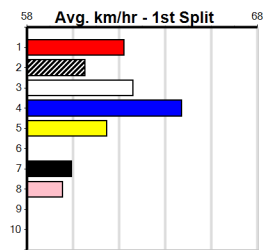

SPORTSBET GREEN TICKS (275+RANK)

1

2:37PM

(VIC time)

Distance: 390m, Race Type: Maiden, Total Prizemoney: $1,530
1st: $1,000, 2nd: $320, 3rd: $160, 4th: $50

HARDSTYLE GRACIE (6) trialled solidly here recently and she can atone for her luckless run when resuming. PINEAPPLE JUICE (5) was far from disgraced here last time and he can work into the mix mid race. CRYPTO PRINCESS (4) has claims

Watchdog Tips: **6** **5** **4** **7** **Bet:** Box Quinella 4,5,6 ($10 for 333.33%)

HOOK IN (SA)[M] **$16.00**
BE Bitch **Apr-22** **Placed in only one of nine here, prefer others**
Sire: HOOKED ON SCOTCH Dam: OAKVALE THRILL **Trainer: Yaakov Rishon (Warrnambool)**

Owner(s): Y Rishon
Winning Distances: < 300m (0) 300 - 399m (0) 400 - 499m (0) 500 - 599m (0) 600 - 699m (0) > 700m (0)

Winning Weights:

Pos	Horse	Wgt	Dist	Track	Date	Time	BOB	Margin	1st/2nd (Time)	PIR	Checked	Comment	W/R	Split 1	S/P	Grade
6th	(1)	28.3	390	WBL	R1	29-Apr-24	23.26	22.39	13.00 YAALA JUNIOR (22.39)	M/66	.	.	.	9.00	$21.20	M
4th	(2)	27.9	390	WBL	R1	20-May-24	23.07	22.43	8.00L ASTON RUINART (22.52)	Q/22	.	.	.	8.96	$17.20	M
7th	(3)	28.1	390	WBL	R2	27-May-24	23.23	22.17	8.50L SOHO BUSTLIN' BY (22.66)	M/67	.	.	.	9.02	$30.10	M
8th	(1)	28.0	390	WBL	R1	03-Jun-24	23.29	22.23	7.50L SOHO QUICKLY BY (22.78)	M/78	.	.	.	9.06	$27.10	M
7th	(5)	28.4	390	WBL	R2	10-Jun-24	23.02	22.18	9.50L PAW GLORY (22.37)	M/77	.	.	.	9.09	$39.20	M
5th	(8)	28.2	342	APK	R1	01-Jul-24	20.49	19.43	14.00 TOORA TERRY (19.56)	.	.	.	.	4.81	$41.00	M
7th	(1)	27.8	375	BHL	R1	14-Jul-24	22.87	21.66	18.00 SPLIT THE CREW (21.66)	.	.	.	.	.	$26.00	M
5th	(7)	27.5	375	BHL	R1	28-Jul-24	22.82	21.70	13.00 MY MATE STAVROS (21.94)	.	.	.	.	.	$41.00	M

Last 3 wins NOT included above

Bx	1st	2nd	3rd	4th	5th	6th	7th	8th
1							1	1
2				1				
3								1
4								
5								2
6								1
7								
8								1

Prize Best	$210.00
Starts	23.02(5)-10/6/24
Trk/Dts	13-0-0-1
APM	9-0-0-1
	126

HEATHER BALE (NSW)[M] **$12.00**
F Bitch **Mar-22** **Resuming, lacks early speed, prefer to watch**
Sire: FERNANDO BALE Dam: IDRIA BALE **Trainer: Jordan Mcquillen (Lara)**

Owner(s): FISHOUNDS (SYN), D Fisher, S Fisher
Winning Distances: < 300m (0) 300 - 399m (0) 400 - 499m (0) 500 - 599m (0) 600 - 699m (0) > 700m (0)

Winning Weights:

Pos	Horse	Wgt	Dist	Track	Date	Time	BOB	Margin	1st/2nd (Time)	PIR	Checked	Comment	W/R	Split 1	S/P	Grade
5th	(6)	25.2	460	GEL	R4	02-Apr-24	26.89	26.22	7.50L RUXTON FLAME (26.38)	M/555	.	.	.	7.04	$41.20	M
7th	(7)	25.5	390	BAL	R1	22-Apr-24	23.32	22.24	9.00L MAJESTIC GEORGE (22.72)	M/75	.	.	.	8.94	$28.50	T3-M
6th	(2)	25.5	450	BAL	R2	29-Apr-24	26.68	25.50	14.00 QILIN BALE (25.74)	M/576	.	.	.	6.96	$52.30	T3-M
5th	(8)	25.5	450	BAL	R2	06-May-24	26.49	25.55	11.00 PALDRON BALE (25.77)	M/655	.	.	.	7.04	$46.30	T3-M
3rd	(7)	25.5	400	GEL	R1	14-May-24	23.27	22.84	1.5L PLATYPUS YAALA (23.18)	S/73	.	.	.	8.84	$18.50	M
6th	(4)	24.9	400	GEL	R1	23-May-24	23.43	22.37	9.00L BOMBSHELL BANJO (22.83)	S/76	.	.	.	8.84	$17.50	M
3rd	(5)	24.9	400	GEL	R2	04-Jun-24	23.72	22.69	1.75L SHAKA BIG CHIEF (23.60)	S/34	.	.	.	8.95	$4.80	M
4th	(7)	24.5	400	GEL	R2	11-Jun-24	23.38	22.65	11.00 SCOTLAND YARD (22.65)	S/86	.	.	.	9.02	$34.60	M

Last 3 wins NOT included above

Bx	1st	2nd	3rd	4th	5th	6th	7th	8th
1								
2						1		
3								
4					1	1		
5			1					
6				1	1			
7		1	1					2
8						1		

Prize Best	$445.00
Starts	FSH
Trk/Dts	11-0-0-2
APM	0-0-0-0
	294