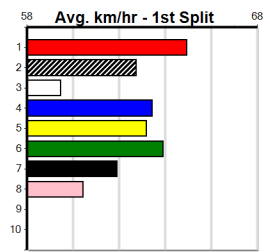

EDWARDS ELECTRICAL (275+RANK)

Distance: 450m, Race Type: Mixed 6/7, Total Prizemoney: $1,530
1st: $1,000, 2nd: $320, 3rd: $160, 4th: $50

OLLIE DEEDS (1) will find this easier than his most recent racing and he is drawn to get all the breaks. RUN DON'T WALK (7) is another who drops in class and she can work into the mix in the middle stages. SHAKA BIG CHIEF (8) has solid claims

Watchdog Tips: 1 7 8 3 Bet: Win 1

Ollie Deeds [6] Drops in class, has the good draw, go close $3.40
BK Dog Feb-22 Sire: SENNACHIE Dam: BEAUT DEEDS
Trainer: Garry Anders (Koroit)
Winning Distances: < 300m (0) 300 - 399m (0) 400 - 499m (2) 500 - 599m (0) 600 - 699m (0) > 700m (0)
Winning Weights: 29.5(1) 30.2(1)
Box History table and Prize Best Starts table included.

Kahu [7] Every chance last time, may need it easier $14.00
BK Dog Dec-21 Sire: ALLEN DEED Dam: LITTLE QUEENY
Trainer: John Cameron (Penshurst)
Winning Distances: < 300m (0) 300 - 399m (1) 400 - 499m (0) 500 - 599m (0) 600 - 699m (0) > 700m (0)
Winning Weights: 31.1(1)
Box History table and Prize Best Starts table included.

Moonlight Annie [6] Hit or miss early, strong in the run home, respect $4.60
BK Bitch Mar-22 Sire: FERNANDO BALE Dam: MY GIRL KIZZY
Trainer: Linda Gore (Warrnambool)
Winning Distances: < 300m (0) 300 - 399m (0) 400 - 499m (1) 500 - 599m (1) 600 - 699m (0) > 700m (0)
Winning Weights: 26.4(1) 26.7(1)
Box History table and Prize Best Starts table included.

Finish The Arena [7] Likes to push up the track, may find bother $9.00
F Bitch Jan-22 Sire: ALLEN DEED Dam: RIXY YA PEST
Trainer: Mathew Wright (Wangoom)
Winning Distances: < 300m (0) 300 - 399m (1) 400 - 499m (0) 500 - 599m (0) 600 - 699m (0) > 700m (0)
Winning Weights: 26.2(1)
Box History table and Prize Best Starts table included.

Saint Finnie [7] Wide runner inside is a concern, place best $8.00
BE Bitch Mar-22 Sire: BERNARDO Dam: SAINT MADDIE
Trainer: Narelle Byrne (Koroit)
Winning Distances: < 300m (0) 300 - 399m (1) 400 - 499m (0) 500 - 599m (0) 600 - 699m (0) > 700m (0)
Winning Weights: 25.1(1)
Box History table and Prize Best Starts table included.