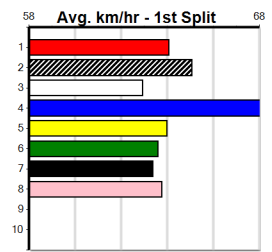

MATKO HIRE (275+RANK)

Distance: 390m, Race Type: Grade 7, Total Prizemoney: $1,530
1st: $1,000, 2nd: $320, 3rd: $160, 4th: $50

MISCHIEF MATE (8) was a handy 22.52 winner here two runs back and he looks very well graded again. MORAIN MILEY (5) owns a speedy 22.34 PB here and she will settle on the speed. ONE HAND CLAP (6) is showing some promise.

Watchdog Tips: 8 5 6 1 Bet: Win 8

Table for ASTON CORTES [7] with columns: Form Box, Wgt, Dist, Track, Date, Time, BON, Margin, 1st/2nd (Time), PIR, Checked, Comment, W/R, Split 1, S/P, Grade. Includes box history and prize details.

Table for SHE CAN DREAM [7] with columns: Form Box, Wgt, Dist, Track, Date, Time, BON, Margin, 1st/2nd (Time), PIR, Checked, Comment, W/R, Split 1, S/P, Grade. Includes box history and prize details.

Table for FINNIS BALE (NSW)[7] with columns: Form Box, Wgt, Dist, Track, Date, Time, BON, Margin, 1st/2nd (Time), PIR, Checked, Comment, W/R, Split 1, S/P, Grade. Includes box history and prize details.

Table for LAURA'S BRANDY [7] with columns: Form Box, Wgt, Dist, Track, Date, Time, BON, Margin, 1st/2nd (Time), PIR, Checked, Comment, W/R, Split 1, S/P, Grade. Includes box history and prize details.

Table for MORAIN MILEY [7] with columns: Form Box, Wgt, Dist, Track, Date, Time, BON, Margin, 1st/2nd (Time), PIR, Checked, Comment, W/R, Split 1, S/P, Grade. Includes box history and prize details.