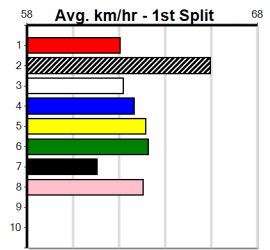

PADDY WANTS PATS (275+RANK)

Distance: 450m, Race Type: Grade 5, Total Prizemoney: $1,530
1st: $1,000, 2nd: $320, 3rd: $160, 4th: $50

FRANKLY FEVER (6) can show early speed at times and he will appreciate the drop in class.
BURNING LIQUOR (8) can show early speed and he owns a handy 25.81 PB here. ASTON
SINATRA (5) has a nice turn of foot and just needs room to move.

Watchdog Tips: 6 8 5 2 Bet: Box Trifecta 2,5,6,8 ($10 for 41.67%)

KAYE NIGHT (SA)[5] Can miss the kick, will push wide, place best $7.50
Owner(s): Gone with the Win (SYN), P Wescott, A Duross-wescott, Z Newson
Trainer: Briana Robertson -leech (Smeato)

ESKIMO GEM [5] Resuming, capable when fit, keep safe $4.60
Owner(s): R Wombwell
Trainer: Robert Wombwell (Coleraine)

TROJAN PACKAGE (NSW)[5] Handy effort two runs back, can run a drum $6.00
Owner(s): Mid life crisis (SYN), T Samantzis, N Samantzis, S Samantzis
Trainer: Thomas Samantzis (Pentland Hill)

DR. FOREST [5] Poor record here, draw is a worry, next time $15.00
Owner(s): GOREY SEVEN (SYN), G Malcolm, D Gore, J Couzens, G Kent
Trainer: Kevin Quinn (Cundare North)

ASTON SINATRA [5] Solid muster, has the pace to cross, threat $4.20
Owner(s): R Borda
Trainer: Mark Johnson (Ross Creek)

1

2

3

4

5