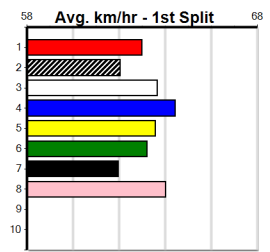

CASSIGN DESIGN (275+RANK)

Distance: 390m, Race Type: Grade 7, Total Prizemoney: $1,530
1st: $1,000, 2nd: $320, 3rd: $160, 4th: $50

BOONDOCKS (8) owns a solid 22.48 PB here and he likes to stay wide in his races. WAIRUAS WAY (3) is an improving type and she will be very strong in the closing stages of the race. ORSON AS (2) may be the value runner.

Watchdog Tips: 8 3 2 5 Bet: Win 8