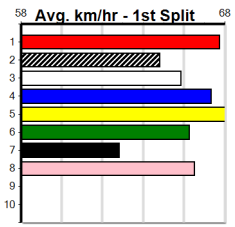

VIC NATIONALS SPRINT SERIES HT1

Distance: 515m, Race Type: S/E Heat, Total Prizemoney: $9,055
1st: $6,100, 2nd: $1,870, 3rd: $935, 4th: $150

6

8:04PM

(VIC time)

Watchdog Tips:

0 0 0 0

Bet:

Form	Box	Weight	Dist	Track	Date	Time	BON	Margin	1st/2nd (Time)	PIR	Checked	Comment	W/R	Split 1	S/P	Grade

1 STORMY DAY [4]

BD D Dec-21 TOMMY SHELBY CHLOE LOUISE

Trainer: Jason Sharp (Lara)

7th (7)	29.7	520	BGC	R7	27-Jun-24	30.60	29.47	9.50	LEXPLICIT (29.96)	78	78			5.71	$10.00	SH
1st (3)	29.2	525	MEA	R8	06-Jul-24	30.14	30.06	1.00	BLISTERED EARTH (30.19)	S/6322		SW		5.19	$5.00	X34
3rd (7)	29.2	525	MEA	R7	20-Jul-24	30.48	29.73	4.25	LIN THE HUB (30.18)	M/1211				5.05	$6.70	FFA
6th (7)	29.3	525	MEA	R9	27-Jul-24	30.95	30.09	7.50	ZIPPING MINAJ (30.45)	S/6666				5.21	$3.90	FFA

Owner(s): LOW FLYING (SYN), D Heathcote, J Sharp

Winning Boxes

1	2	3	4	5	6	7	8
						2	1 1
Prize	$141,155.00						
Best	29.19						
Starts	29-7-6-4						
Trk/Dst	7-2-2-0						
APM	$80103						

2 MOTION SENSOR [5]

BK D Mar-22 BERNARDO NO TALKING

Trainer: Debbie Selleck (Tooradin)

3rd (6)	31.2	525	MEP	R5	03-Jul-24	30.39	29.83	6.00	FUNNY OLD FELLOW (30.01)	M/2333		SW		5.12	$6.70	5H
2nd (5)	31.4	525	MEA	R1	13-Jul-24	30.72	29.89	11.00	FUNNY OLD FELLOW (29.95)	M/8322				5.36	$10.70	5F
7th (4)	31.6	515	SAN	R7	18-Jul-24	30.52	29.29	13.00	LASSARD (29.62)	M/6788				5.27	$15.40	X45
2nd (4)	31.9	460	WGL	R10	23-Jul-24	25.72	25.66	1.00	LORLI BALE (25.66)	M/111		SW		6.44	$8.80	X34

Owner(s): OUR FAMILY (SYN), B Selleck, D Selleck, J Selleck, H Selleck, J Lindsay, B Lindsay

Winning Boxes

1	2	3	4	5	6	7	8
			1	1	1	1	1
Prize	$1,065.00						
Best	29.85						
Starts	25-6-3-5						
Trk/Dst	8-2-1-1						
APM	$16892						

3 VINCENT BALE (NSW)[5]

BD D May-22 CHRISTO BALE HELGA BALE

Trainer: Samantha Grenfell (Anakie)

1st (8)	34.5	525	MEA	R6	06-Jul-24	30.06	30.06	2.50	JETSTREAM ICON (30.24)	M/4311		SW		5.13	$2.10	X45
1st (4)	34.3	525	MEA	R6	13-Jul-24	29.91	29.89	2.00	ZIPPING HOPKINS (30.03)	M/1111		SW		5.13	$3.50	SH
3rd (6)	34.5	525	MEA	R8	20-Jul-24	30.26	29.73	8.00	FOLLOW THE BAND (29.73)	M/4543		SW		5.16	$3.80	GRP1
3rd (5)	34.0	515	SAN	R10	25-Jul-24	29.60	29.23	4.75	FLYING ZULU (29.28)	M/4333				5.12	$4.50	X45

Owner(s): B Wheeler

Winning Boxes

1	2	3	4	5	6	7	8
			2	1	1	2	2
Prize	$47,342.50						
Best	29.44						
Starts	20-8-5-3						
Trk/Dst	6-3-0-1						
APM	$38503						

4 SHIMA CURRENT [3]

BK D Nov-21 SHIMA SHINE SWIFT CURRENT

Trainer: Thomas Dailly (Anakie)

4th (1)	32.9	520	BGC	R5	13-Jun-24	29.98	29.59	5.50	LAKEVIEW EMILY (29.62)	54	54			5.54	$7.00	O
3rd (4)	32.6	525	MEA	R7	22-Jun-24	30.10	29.65	0.75	SMOOTH PLANE (30.06)	M/2222				5.09	$6.40	FFA
2nd (5)	32.7	520	BGC	R10	27-Jun-24	30.21	29.47	5.50	MEPUNGA SMOKEY (29.84)	73	73			5.72	$12.00	SH
4th (7)	32.2	520	BGC	R7	04-Jul-24	30.34	29.66	9.50	KAHLO HAYZE (29.67)	2	2			5.49	$11.00	O

Owner(s): KOOWEE (SYN), D Gleeson, R Cummings, M Hildebrand, P Chopping, G Hildebrand

Winning Boxes

1	2	3	4	5	6	7	8
2	4		2	2	1		1
Prize	$128,790.00						
Best	29.39						
Starts	52-12-12-7						
Trk/Dst	9-3-2-1						
APM	$48487