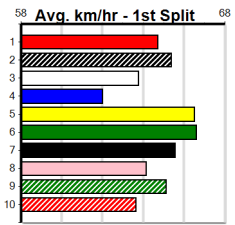

12
10:15PM
(VIC time)

Watchdog Tips: 0 0 0 0 Bet: .

Main race results table with columns for Form, Box, Weight, Dist, Track, Date, Time, BON, Margin, 1st/2nd (Time), PIR, Checked, Comment, W/R, Split 1, S/P, Grade. Includes race details for 10 races (1-10) such as 'FRANTIC [5]', 'ACID TEST [5]', 'FARNHAM BALE (NSW)[5]', 'INTREPID BALE (NSW)[5]', 'ROYAL GYPSY [5]', 'BLACK DREAM [5]', 'VIDEO REFEREE [5]', 'DENISON FRISBY [5]', 'BIG BUCKETS [5] Res.', and 'ROCKET BALE (NSW)[5] Res.'. Each race entry includes horse details, trainer, and a 'Winning Boxes' table with columns 1-8 and prize/best information.