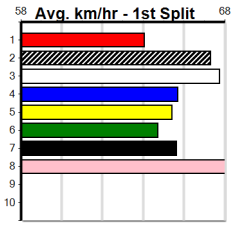

VIC NATIONALS SPRINT SERIES HT2

Distance: 515m, Race Type: S/E Heat, Total Prizemoney: $9,055
1st: $6,100, 2nd: $1,870, 3rd: $935, 4th: $150

7

8:28PM

(VIC time)

Watchdog Tips: **0 0 0 0** Bet: **.**