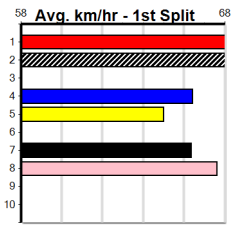

VIC NATIONALS DISTANCE SERIES HT2

Distance: 715m, Race Type: S/E Heat, Total Prizemoney: $10,375
1st: $7,000, 2nd: $2,150, 3rd: $1,075, 4th: $150

4

7:19PM

(VIC time)

Watchdog Tips:

0 0 0 0

Bet:

Form	Box	Weight	Dist	Track	Date	Time	BON	Margin	1st/2nd (Time)	PIR	Checked	Comment	W/R	Split 1	S/P	Grade

1 VOICE OF THUNDER [5]

WBK D Jun-21 FERNANDO BALE CLASSY BLAZE

Trainer: Graeme Jose (Catani)

4th (5)	31.2	595	SAN	R7	04-Jul-24	34.61	33.96	6.00	ROCK ME ROCCO (34.23)	M/7544	.	.	.	9.56	$44.60	5
2nd (3)	31.2	595	SAN	R4	11-Jul-24	34.41	34.09	4.75	LIRON ATLAS (34.09)	Q/2222	.	.	.	9.23	$4.30	5
3rd (1)	31.5	595	SAN	R9	18-Jul-24	34.61	34.40	0.75	LSOON OF CINDY (34.57)	M/2123	.	.	.	9.28	$2.60	5
5th (7)	31.7	715	SAN	R7	25-Jul-24	42.58	42.22	5.50	BLACK SILENCER (42.22)	M/5555	.	.	.	6.23	$48.90	X45

Owner(s): FOUR FROTHYS (SYN), G Pask, J Baxter, G Pask

Winning Boxes

1	2	3	4	5	6	7	8
2	1	2	2	1	1		
Prize	$64,095.71						
Best	NBT						
Starts	61-9-9-11						
Trk/Dst	2-0-0-0						
APM	$14053						

2 DRILL SERGEANT [5] Biks

WBK D Jul-20 MY REDEEMER PRINCESS POUT

Trainer: Shane Drummond (Heathcote)

3rd (1)	30.7	730	MEA	R4	29-Jun-24	43.09	42.50	8.50	LELLA'S BABE (42.50)	M/1222	.	.	.	4.93	$3.60	X45
1st (3)	30.4	730	MEA	R3	13-Jul-24	42.93	42.93	1.5	AUNT VIRGINIA (43.02)	M/3322	.	SW	.	4.91	$10.20	SH
2nd (2)	30.5	730	MEA	R6	20-Jul-24	43.07	43.00	1.00	LELLA'S BABE (43.00)	Q/2222	.	SW	.	4.98	$8.50	GRP3
1st (8)	30.7	660	BEN	R8	26-Jul-24	37.83	37.83	1.00	FINNISS JEWEL (37.89)	M/1111	.	.	.	4.17	$1.80	S

Owner(s): N Young

Winning Boxes

1	2	3	4	5	6	7	8
2	1	3	2	2	3		4
Prize	$307,512.50						
Best	NBT						
Starts	57-17-16-8						
Trk/Dst	1-0-1-0						
APM	$99349						

3 *** VACANT BOX ***

Trainer:

Owner(s):

Winning Boxes

1	2	3	4	5	6	7	8
2	1	3	2	2	3		4
Prize	$98,965.83						
Best	42.08						
Starts	87-10-12-17						
Trk/Dst	4-1-0-1						
APM	$13555						

4 RIPTIDE RUSLIE [5]

BD D Apr-20 MY REDEEMER VIS VITAE

Trainer: Russell Edwards (Devon Meadows)

4th (5)	28.3	650	SHP	R8	10-Jun-24	37.45	36.94	4.75	CONTAINER (37.13)	M/4444	.	.	.	17.88	$14.00	SH
6th (1)	28.2	595	SAN	R9	20-Jun-24	34.55	34.05	7.50	STOMPING (34.05)	M/6666	.	.	.	9.74	$43.00	X45
2nd (1)	28.2	660	BEN	R10	28-Jun-24	38.08	38.02	1.00	TAMMY (38.02)	M/3333	.	SW	.	4.37	$3.20	X45H
5th (5)	28.0	660	BEN	R8	05-Jul-24	38.60	38.05	8.00	LENDELKE ROAD (38.05)	M/2346	.	.	.	4.26	$13.00	X45F

Owner(s): R Edwards

Winning Boxes

1	2	3	4	5	6	7	8
2	2	1	3				
Prize	$98,965.83						
Best	42.08						
Starts	87-10-12-17						
Trk/Dst	4-1-0-1						
APM	$13555						

5 SHAKE AND BAKE [4]

BK B May-22 SHIMA SHINE SUPER TORA

Trainer: Jeffrey Britton (Anakie)

7th (7)	30.9	600	MEA	R5	29-Jun-24	35.04	34.30	11.00	AUNT VIRGINIA (34.30)	M/7877	.	.	.	9.38	$15.60	5F
1st (2)	31.0	600	MEA	R4	06-Jul-24	34.47	34.47	2.50	KNOCKOUT NORM (34.64)	M/1111	.	.	.	9.02	$2.00	5
1st (1)	30.8	600	MEA	R12	13-Jul-24	34.91	34.91	1.00	LUPINI MONELLI (34.98)	M/4433	.	SW	.	9.23	$1.50	X45
1st (4)	30.8	715	SAN	R8	18-Jul-24	41.92	41.92	0.50	BLACK SILENCER (41.94)	Q/1111	.	.	.	6.01	$8.30	X45

Owner(s): Super Tora (SYN), G Farrugia, W Gallagher, S Siegersma, B Schuring

Winning Boxes

1	2	3	4	5	6	7	8
2	2	1	2	1			1
Prize	$52,733.13						
Best	41.92						
Starts	25-8-2-7						
Trk/Dst	1-1-0-0						
APM	$36235						

6 *** VACANT BOX ***

Trainer:

Owner(s):

Winning Boxes

1	2	3	4	5	6	7	8
2	2	1	3				
Prize	$98,965.83						
Best	42.08						
Starts	87-10-12-17						
Trk/Dst	4-1-0-1						
APM	$13555