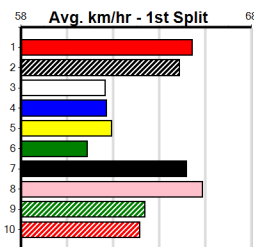

Sandown

TRACK INFO

Track Circumference: 443m
 Inside Top Turn: 95m
 Track Width: 7.6m
 Radius Home Turn: 50m

1

6:14PM

(VIC time)

Distance: 515m, Race Type: Mixed 6/7 Final, Total Prizemoney: \$9,055
1st: \$6,100, 2nd: \$1,870, 3rd: \$935, 4th: \$150