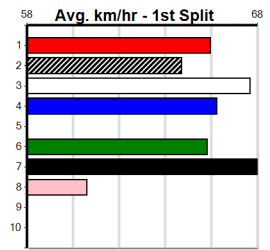

VIC NATIONALS DISTANCE SERIES HT3

Distance: 715m, Race Type: S/E Heat, Total Prizemoney: $10,375
1st: $7,000, 2nd: $2,150, 3rd: $1,075, 4th: $150

Watchdog Tips:

Bet:

Form Box Wgt Dist Track Date Time BON Margin 1st/2nd (Time) PIR Checked Comment W/R Split 1 S/P Grade

IRON ATLAS [5]
BD Dog Mar-21 Sire: FERNANDO BALE Dam: KASREYN
Owner(s): G Collins
Trainer: Natalie Presutto (Devon Meadows)
Winning Distances: < 300m (0) 300 - 399m (1) 400 - 499m (3) 500 - 599m (4) 600 - 699m (1) > 700m (0)
Winning Weights: 33.3(1) 33.4(1) 34.1(1) 34.5(1) 34.7(1) 35.1(1) 35.4(2) 35.7(1)
Box History table and Prize Best Starts Trk/Dts APM

FIRE CHAMBER [4]
BD Bitch Oct-21 Sire: HOOKED ON SCOTCH Dam: GWYDION
Owner(s): S White
Trainer: Kerrie White (Buln Buln East)
Winning Distances: < 300m (0) 300 - 399m (0) 400 - 499m (0) 500 - 599m (3) 600 - 699m (0) > 700m (1)
Winning Weights: 26.4(1) 26.6(2) 26.7(1)
Box History table and Prize Best Starts Trk/Dts APM

OSANNA BALE (NSW)[5]
BK Bitch Jan-21 Sire: BARCIA BALE Dam: DYNA WESLYN
Owner(s): B Wheeler
Trainer: Daniel Gibbons (Avalon)
Winning Distances: < 300m (0) 300 - 399m (0) 400 - 499m (3) 500 - 599m (8) 600 - 699m (3) > 700m (0)
Winning Weights: 28.1(1) 28.3(1) 28.5(2) 28.6(1) 28.7(1) 28.9(2) 29.1(2) 29.2(1) 29.3(3)
Box History table and Prize Best Starts Trk/Dts APM

IRISH MILLIE [4]
BK Bitch Jun-21 Sire: MY REDEEMER Dam: THURLES PRINCESS
Owner(s): Undertone (SYN), D Fegan, J Sharkie
Trainer: Stephen Whyte (Bunyip)
Winning Distances: < 300m (0) 300 - 399m (0) 400 - 499m (1) 500 - 599m (6) 600 - 699m (1) > 700m (1)
Winning Weights: 25.2(1) 25.3(1) 25.5(1) 25.6(1) 26.1(3) 26.3(1) 26.4(1)
Box History table and Prize Best Starts Trk/Dts APM

*** VACANT BOX ***
Owner(s):
Trainer:
Winning Distances: < 300m (0) 300 - 399m (0) 400 - 499m (0) 500 - 599m (0) 600 - 699m (0) > 700m (0)
Winning Weights:
Box History

1

2

3

4

5