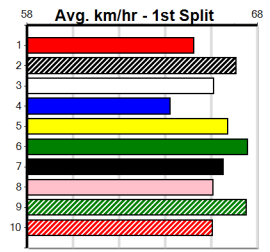

HOT AUGUST NIGHTS COMING TO SANDOWN

Distance: 595m, Race Type: Mixed 4/5, Total Prizemoney: $10,375
1st: $7,000, 2nd: $2,150, 3rd: $1,075, 4th: $150

Watchdog Tips: [ ] [ ] [ ] [ ] Bet: [ ]

FLYING DINAR [5]
BK Bitch Jul-22 Sire: ASTON RUPEE Dam: FLYING SMOOTH
Owner(s): T Erenshaw
Trainer: Kim Erenshaw (Junction Village)
Winning Distances: < 300m (0) 300 - 399m (0) 400 - 499m (0) 500 - 599m (3) 600 - 699m (0) > 700m (0)
Winning Weights: 30.2(1) 30.5(1) 31.0(1)
Box History table and Prize Best Starts table included.

ASTON COSTELLO (SA)[4]
F Dog Jun-21 Sire: SENNACHIE Dam: FABWIK
Owner(s): R Borda
Trainer: Vicki Wisener (Devon Meadows)
Winning Distances: < 300m (0) 300 - 399m (0) 400 - 499m (2) 500 - 599m (10) 600 - 699m (2) > 700m (1)
Winning Weights: 32.2(1) 32.3(1) 32.4(3) 32.6(1) 32.7(1) 32.8(3) 32.9(3) 33.2(1) 33.4(1)
Box History table and Prize Best Starts table included.

DEWANA SCOTCH [5]
BK Dog Nov-20 Sire: FERNANDO BALE Dam: DEWANA DIMIE
Owner(s): DOZUS TWO (SYN), B Dewan, M Dewan
Trainer: Matthew Dewan (Carrum Downs)
Winning Distances: < 300m (0) 300 - 399m (0) 400 - 499m (3) 500 - 599m (5) 600 - 699m (0) > 700m (0)
Winning Weights: 33.1(1) 33.5(1) 33.6(1) 34.0(3) 34.1(1) 34.2(1)
Box History table and Prize Best Starts table included.

MAIA [5]
BK Bitch Dec-21 Sire: SHIMA SHINE Dam: DASHA
Owner(s): J Cornell
Trainer: Karen Pitt (Pearcedale)
Winning Distances: < 300m (0) 300 - 399m (1) 400 - 499m (3) 500 - 599m (2) 600 - 699m (0) > 700m (0)
Winning Weights: 28.9(1) 29.0(2) 29.1(1) 29.2(1) 29.3(1)
Box History table and Prize Best Starts table included.

GROOVEBIRD [5]
BK Bitch May-22 Sire: NEED MY MONEYNOW Dam: SAINT WEST
Owner(s): KRAMERICA (SYN), G Farrugia, W Gallagher
Trainer: Jeffrey Britton (Anakie)
Winning Distances: < 300m (0) 300 - 399m (0) 400 - 499m (1) 500 - 599m (4) 600 - 699m (2) > 700m (0)
Winning Weights: 29.1(1) 29.2(2) 29.3(2) 29.5(1) 29.8(1)
Box History table and Prize Best Starts table included.

1

2

3

4

5