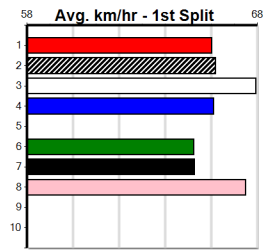

VIC NATIONALS SPRINT SERIES HT4

Distance: 515m, Race Type: S/E Heat, Total Prizemoney: $9,055
1st: $6,100, 2nd: $1,870, 3rd: $935, 4th: $150

Watchdog Tips: [ ] [ ] [ ] [ ] Bet: [ ]

Form Box Wgt Dist Track Date Time BON Margin 1st/2nd (Time) PIR Checked Comment W/R Split 1 S/P Grade

BUDDY MONELLI (WA)[2]
BE Dog Mar-21 Sire: ORSON ALLEN Dam: LEISEL MONELLI
Owner(s): QUINSEE QUINSEE (SYN), M Quinsee, M Quinsee
Trainer: Lyn Smith (Nambrok)
Winning Distances: < 300m (0) 300 - 399m (0) 400 - 499m (2) 500 - 599m (16) 600 - 699m (2) > 700m (0)
Winning Weights: 30.6(1) 30.8(1) 30.9(1) 31.0(2) 31.1(2) 31.2(2) 31.3(1) 31.4(1) 31.6(4) 31.7(3) 31.8(2)
Box History table with 8 columns (Bx, 1st, 2nd, 3rd, 4th, 5th, 6th, 7th, 8th) and Prize Best Starts Trk/Dts APM.

AKINA JACK [3]
BK Dog Jan-21 Sire: BERNARDO Dam: AKINA MOSS
Owner(s): TAMBO (SYN), S McKay, J Rowley, D McKay
Trainer: Phillip Rowley (Denison)
Winning Distances: < 300m (0) 300 - 399m (0) 400 - 499m (2) 500 - 599m (9) 600 - 699m (0) > 700m (0)
Winning Weights: 33.9(1) 34.0(2) 34.2(1) 34.3(2) 34.4(3) 34.5(1) 34.6(1)
Box History table with 8 columns (Bx, 1st, 2nd, 3rd, 4th, 5th, 6th, 7th, 8th) and Prize Best Starts Trk/Dts APM.

DUTCH RIOT [4]
BK Dog Mar-21 Sire: FERNANDO BALE Dam: BLUE SKY RIOT
Owner(s): S Camden-bermingham
Trainer: Colin Bermingham (Mount Mercer)
Winning Distances: < 300m (0) 300 - 399m (0) 400 - 499m (7) 500 - 599m (8) 600 - 699m (0) > 700m (0)
Winning Weights: 32.1(1) 32.2(1) 32.3(1) 32.4(1) 33.1(1) 33.2(1) 33.3(1) 33.4(3) 33.5(2) 33.6(1) 33.7(1) 33.9(1)
Box History table with 8 columns (Bx, 1st, 2nd, 3rd, 4th, 5th, 6th, 7th, 8th) and Prize Best Starts Trk/Dts APM.

MEPUNGA SHINE [4]
BK Dog Feb-22 Sire: SHIMA SHINE Dam: MEPUNGA MOLLY
Owner(s): B Smith
Trainer: Jeffrey Britton (Anakie)
Winning Distances: < 300m (0) 300 - 399m (0) 400 - 499m (3) 500 - 599m (7) 600 - 699m (0) > 700m (0)
Winning Weights: 31.8(2) 31.9(2) 32.0(1) 32.1(5)
Box History table with 8 columns (Bx, 1st, 2nd, 3rd, 4th, 5th, 6th, 7th, 8th) and Prize Best Starts Trk/Dts APM.

*** VACANT BOX ***
Sire: Dam:
Owner(s):
Trainer:
Winning Distances: < 300m (0) 300 - 399m (0) 400 - 499m (0) 500 - 599m (0) 600 - 699m (0) > 700m (0)
Winning Weights:
Box History table with 8 columns (Bx, 1st, 2nd, 3rd, 4th, 5th, 6th, 7th, 8th) and Prize Best Starts Trk/Dts APM.

1

2

3

4

5