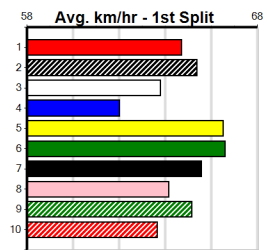

KNOCKOUT NORM [4]
Owner(s): H Goss
Trainer: Matthew Lanigan (Rowsley)
Box History table and Prize Best information.

1

2

3

4

5

SPORTSBET GO THE BLUE DOG

Distance: 515m, Race Type: Grade 5, Total Prizemoney: \$8,785
1st: \$5,900, 2nd: \$1,820, 3rd: \$915, 4th: \$150