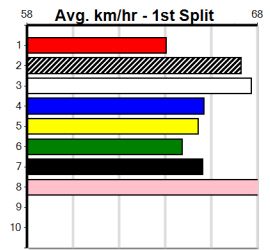

VIC NATIONALS SPRINT SERIES HT2

Distance: 515m, Race Type: S/E Heat, Total Prizemoney: $9,055
1st: $6,100, 2nd: $1,870, 3rd: $935, 4th: $150

Watchdog Tips:

Bet:

Table with columns: Form Box, Wgt, Dist, Track, Date, Time, BON, Margin, 1st/2nd (Time), PIR, Checked, Comment, WR, Split 1, S/P, Grade

CRACKERJACK BULL [3]
Owner(s): J Cooper
Sire: FERNANDO BALE Dam: MAXIMUM KACK
Trainer: Jordan Cooper (Lethbridge)
Winning Distances: < 300m (0) 300 - 399m (0) 400 - 499m (14) 500 - 599m (5) 600 - 699m (0) > 700m (0)
Winning Weights: 29.2(1) 29.5(1) 29.6(1) 29.7(2) 29.8(3) 29.9(1) 30.2(1) 30.3(1) 30.4(2) 30.5(3) 30.6(2) 30.7(1)
Box History table and Prize Best Starts table included.

CHAMPAGNE CUDDLE [5]
Owner(s): D Cumes
Sire: BERNARDO Dam: NO TALKING
Trainer: Graeme Jose (Catani)
Winning Distances: < 300m (0) 300 - 399m (2) 400 - 499m (8) 500 - 599m (1) 600 - 699m (0) > 700m (0)
Winning Weights: 33.9(1) 34.1(2) 34.4(1) 34.6(1) 34.8(1) 35.0(1) 35.3(2) 35.7(1) 35.9(1)
Box History table and Prize Best Starts table included.

AFIRE [3]
Owner(s): E Burrett
Sire: BERNARDO Dam: EAU ROUGE
Trainer: Jason Sharp (Lara)
Winning Distances: < 300m (0) 300 - 399m (2) 400 - 499m (4) 500 - 599m (10) 600 - 699m (0) > 700m (0)
Winning Weights: 31.7(1) 32.3(1) 32.4(2) 32.5(1) 32.6(1) 32.7(2) 32.8(3) 33.0(1) 33.1(2) 33.2(2)
Box History table and Prize Best Starts table included.

YOGEN BALE (NSW)[4]
Owner(s): B Wheeler
Sire: FERAL FRANKY Dam: FANTA BALE
Trainer: Mark Delbridge (Balliang)
Winning Distances: < 300m (0) 300 - 399m (1) 400 - 499m (4) 500 - 599m (6) 600 - 699m (0) > 700m (0)
Winning Weights: 35.3(1) 35.4(1) 35.9(1) 36.0(6) 36.1(1) 36.3(1)
Box History table and Prize Best Starts table included.

ETHANOL VOLUME [3]
Owner(s): DAILLY GREYHOUND FARMS (SYN), G Dailly, T Dailly
Sire: DROOPYS SYDNEY Dam: MY ETHANOL
Trainer: Thomas Dailly (Anakie)
Winning Distances: < 300m (0) 300 - 399m (0) 400 - 499m (1) 500 - 599m (7) 600 - 699m (4) > 700m (0)
Winning Weights: 31.8(2) 32.0(1) 32.2(1) 32.3(1) 32.4(1) 32.5(1) 32.7(1) 32.8(2) 33.1(1) 33.2(1)
Box History table and Prize Best Starts table included.

1

2

3

4

5