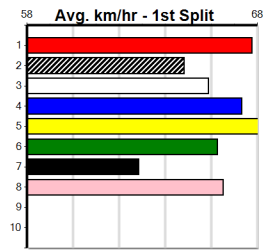

VIC NATIONALS SPRINT SERIES HT1

Distance: 515m, Race Type: S/E Heat, Total Prizemoney: $9,055
1st: $6,100, 2nd: $1,870, 3rd: $935, 4th: $150

Watchdog Tips:

Bet:

Table with columns: Form Box, Wgt, Dist, Track, Date, Time, BON, Margin, 1st/2nd (Time), PIR, Checked, Comment, WR, Split 1, S/P, Grade

STORMY DAY [4]
BD Dog Dec-21 Sire: TOMMY SHELBY Dam: CHLOE LOUISE
Owner(s): LOW FLYING (SYN), D Heathcote, J Sharp
Trainer: Jason Sharp (Lara)

Box History
Bx 1st 2nd 3rd 4th 5th 6th 7th 8th
Prize Best $141155.00
Starts 29.19(6)-8/2/24
Trk/Dts 29-7-6-4
APM 7-2-2-0 80103

MOTION SENSOR [5]
BK Dog Mar-22 Sire: BERNARDO Dam: NO TALKING
Owner(s): OUR FAMILY (SYN), B Selleck, D Selleck, J Selleck, H Selleck, J Lindsay, B Lindsay
Trainer: Debbie Selleck (Tooradin)

Box History
Bx 1st 2nd 3rd 4th 5th 6th 7th 8th
Prize Best $31065.00
Starts 29.85(7)-13/6/24
Trk/Dts 25-6-3-5
APM 8-2-1-1 16892

VINCENT BALE (NSW)[5]
BD Dog May-22 Sire: CHRISTO BALE Dam: HELGA BALE
Owner(s): B Wheeler
Trainer: Samantha Grenfell (Anakie)

Box History
Bx 1st 2nd 3rd 4th 5th 6th 7th 8th
Prize Best $47342.50
Starts 29.44(4)-1/7/24
Trk/Dts 20-8-5-3
APM 6-3-0-1 38503

SHIMA CURRENT [3]
BK Dog Nov-21 Sire: SHIMA SHINE Dam: SWIFT CURRENT
Owner(s): KOOWEE (SYN), D Gleeson, R Cummings, M Hildebrand, P Chopping, G Hildebrand
Trainer: Thomas Dailly (Anakie)

Box History
Bx 1st 2nd 3rd 4th 5th 6th 7th 8th
Prize Best $128790.00
Starts 29.39(2)-2/5/24
Trk/Dts 52-12-12-7
APM 9-3-2-1 48487

CRUISING DEBBIE [1]
BKW Bitch Dec-21 Sire: MEPUNGA CRUZER Dam: MEPUNGA DEBBIE
Owner(s): A Mcdowall
Trainer: Brendan Pursell (Lara)

Box History
Bx 1st 2nd 3rd 4th 5th 6th 7th 8th
Prize Best $236465.00
Starts 29.51(4)-28/3/24
Trk/Dts 31-10-8-10
APM 7-5-0-2 98816

1

2

3

4

5