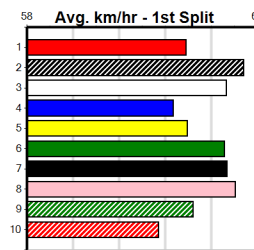

NATIONALS FINALS HERE AUGUST 8

Distance: 515m, Race Type: Mixed 4/5, Total Prizemoney: $9,055
1st: $6,100, 2nd: $1,870, 3rd: $935, 4th: $150

Watchdog Tips:

Bet:

Form Box Wgt Dist Track Date Time BON Margin 1st/2nd (Time) PIR Checked Comment W/R Split 1 S/P Grade

FAST HEADACHE (SA)[4]
Owner(s): Love Story (SYN), T Rasmussen, L Mill
Trainer: Matthew Lanigan (Rowsley)
Box History table and Prize Best information.

SHIMA STEEL [5]
Owner(s): KOOWEE (SYN), D Gleeson, R Cummings, M Hildebrand, P Chopping, G Hildebrand
Trainer: Thomas Dailly (Anakie)
Box History table and Prize Best information.

ZIPPING MOFFAT (NSW)[5]
Owner(s): Hallinan Hallinan (SYN), M Hallinan, F Hallinan
Trainer: Thomas Dailly (Anakie)
Box History table and Prize Best information.

REEMA BALE (NSW)[4]
Owner(s): B Wheeler
Trainer: Robert Camilleri (Lara)
Box History table and Prize Best information.

KNOCKOUT NORM [4]
Owner(s): H Goss
Trainer: Matthew Lanigan (Rowsley)
Box History table and Prize Best information.

1

2

3

4

5