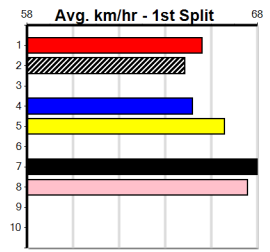

VIC NATIONALS DISTANCE SERIES HT1

Distance: 715m, Race Type: S/E Heat, Total Prizemoney: $10,375
1st: $7,000, 2nd: $2,150, 3rd: $1,075, 4th: $150

Watchdog Tips:

Bet:

Form Box Wgt Dist Track Date Time BON Margin 1st/2nd (Time) PIR Checked Comment W/R Split 1 S/P Grade

ELLA'S BABE [4]
BK Bitch Mar-22 Sire: MY BRO FABIO Dam: ELLA ENCHANTED
Owner(s): M Alati
Winning Distances: < 300m (0) 300 - 399m (0) 400 - 499m (0) 500 - 599m (2) 600 - 699m (1) > 700m (4)
Winning Weights: 30.6(3) 30.7(1) 30.9(1) 31.0(1) 31.1(1)
7th (3) 31.2 595 SAN R3 06-Jun-24 35.05 34.00 15.00 LANFRANCO (34.00) M/7888 . . . 9.82 $2.80 X67
1st (5) 30.7 650 SHP R10 10-Jun-24 36.94 36.94 4.75L REITERATE (37.26) M/4331 . . . SW . 17.39 $8.40 RWH
7th (4) 30.6 650 SHP R5 15-Jun-24 38.15 37.28 13.00 REITERATE (37.28) S/8688 . . . . 18.52 $2.90 GL
1st (3) 30.6 730 MEA R8 22-Jun-24 42.90 42.90 2.00L OSANNA BALE (43.03) M/6543 . . . . 5.04 $3.70 X45
1st (2) 30.6 730 MEA R4 29-Jun-24 42.50 42.50 7.50L WILD CASH (43.00) M/4511 . . . SW . 5.11 $1.80 X45
1st (7) 30.6 715 SAN R5 04-Jul-24 41.71 41.71 6.50L HIT TOP GEAR (42.14) S/6311 . . . . 6.26 $1.50 X45
3rd (2) 30.8 730 MEA R3 13-Jul-24 43.11 42.93 2.75L DRILL SERGEANT (42.93) M/6666 . . . . 5.08 $2.20 SH
1st (5) 30.9 730 MEA R6 20-Jul-24 43.00 43.00 1.00L DRILL SERGEANT (43.07) S/6656 . . . SW . 5.24 $2.70 GRP3
Last 3 wins NOT included above
1st (4) 31.0 595 SAP R3 07-Apr-24 34.23 34.23 13.00 HARVEY INTENTION (35.07) M/2111 . . . SW . 9.40 $1.40 RW
1st (1) 31.1 595 SAP R2 21-Apr-24 34.02 34.02 9.00L SUNNY MARIONVALE (34.64) M/1111 . . . . 9.24 $1.10 RW
Box History
Bx 1st 2nd 3rd 4th 5th 6th 7th 8th
2 1 1 1
3 1 1 1
4 1 1 1
5 2 1
6 1
7 1
Prize Best $58165.00
Starts 41.71(7)-4/7/24
Trk/Dts 14-7-1-1
APM 1-1-0-0 51223

FLYING ENVY [5]
BK Bitch Jul-22 Sire: ASTON RUPEE Dam: FLYING SMOOTH
Owner(s): T Erenshaw
Winning Distances: < 300m (0) 300 - 399m (0) 400 - 499m (0) 500 - 599m (3) 600 - 699m (2) > 700m (0)
Winning Weights: 28.8(1) 29.0(1) 29.1(1) 29.6(1) 29.9(1)
1st (4) 29.0 595 SAP R3 13-May-24 34.48 34.39 4.25L LYON BALE (34.76) M/3321 . . . . 9.58 $2.50 RW
4th (7) 29.2 600 MEA R2 18-May-24 34.78 34.32 4.00L HENRY INTENTION (34.50) Q/3444 . . . . 9.30 $2.90 X67
1st (3) 29.9 650 SHP R11 10-Jun-24 37.18 36.94 5.00L FULL OF REGRETS (37.52) Q/1111 . . . SW . 17.14 $3.60 RWH
8th (5) 29.4 650 SHP R5 15-Jun-24 38.31 37.28 15.00 REITERATE (37.28) M/5777 . . . . 18.56 $5.90 GL
6th (1) 29.1 640 SLE R5 23-Jun-24 37.39 36.51 13.00 LAKEVIEW NOLA (36.51) M/2246 . . . . 6.15 $2.30 RW
1st (5) 29.1 595 SAN R4 04-Jul-24 33.96 33.96 5.00L LANFRANCO (34.29) Q/1111 . . . SW . 9.15 $6.60 5
1st (3) 28.8 660 BAL R7 17-Jul-24 38.22 38.22 1.00L LYN DL SAID NO (38.28) M/2222 . . . . 12.84 $1.80 RWH
6th (8) 28.9 660 BAL R6 24-Jul-24 38.75 38.17 8.50L ENGELKE ROAD (38.17) Q/6666 . . . . 13.10 $2.60 RWF
Last 3 wins NOT included above
1st (1) 29.6 525 MEP R1 03-Apr-24 30.04 29.91 7.00L THUNDERBOLT ROSS Q/1111 . . . SW . 5.19 $4.80 M
Box History
Bx 1st 2nd 3rd 4th 5th 6th 7th 8th
1 1 1 1
2 1 1 1
3 2 1 1
4 1 1 1 2 1
5 1 1 1
6 1
7 2 2
8 1 2
Prize Best $20365.00
Starts FSTD
Trk/Dts 18-5-1-2
APM 0-0-0-0 15302