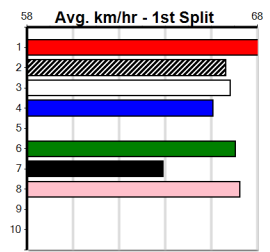

VIC NATIONALS SPRINT SERIES HT5

Distance: 515m, Race Type: S/E Heat, Total Prizemoney: $9,055
1st: $6,100, 2nd: $1,870, 3rd: $935, 4th: $150

Watchdog Tips:

Bet:

Table with columns: Form Box, Wgt, Dist, Track, Date, Time, BON, Margin, 1st/2nd (Time), PIR, Checked, Comment, WR, Split 1, S/P, Grade

FLYING ZULU [4]
BEBD Dog Sep-21 Sire: ORSON ALLEN Dam: CYCLONE JEBEL
Owner(s): S Thompson
Trainer: Jason Thompson (Pearcedale)
Winning Distances: < 300m (0) 300 - 399m (0) 400 - 499m (9) 500 - 599m (6) 600 - 699m (0) > 700m (0)
Winning Weights: 33.5(1) 33.7(1) 33.8(2) 34.0(4) 34.1(2) 34.2(1) 34.3(2) 34.4(1) 34.5(1)
Box History table and Prize Best Starts Trk/Dts APM

ELITE ALEX [1]
BK Dog Mar-21 Sire: FERNANDO BALE Dam: SUFFRAGETTE
Owner(s): J Timperley
Trainer: Mark Delbridge (Balliang)
Winning Distances: < 300m (0) 300 - 399m (0) 400 - 499m (5) 500 - 599m (18) 600 - 699m (0) > 700m (0)
Winning Weights: 32.8(1) 32.9(3) 33.0(3) 33.1(2) 33.2(4) 33.3(3) 33.4(4) 33.5(2) 33.7(1)
Box History table and Prize Best Starts Trk/Dts APM

FOLLOW THE BAND [5]
F Dog Apr-22 Sire: BERNARDO Dam: SHORE'S GIRL
Owner(s): T Sinnott
Trainer: Rebecca Gibbons (Avalon)
Winning Distances: < 300m (0) 300 - 399m (0) 400 - 499m (4) 500 - 599m (9) 600 - 699m (0) > 700m (0)
Winning Weights: 32.9(1) 33.0(2) 33.3(1) 33.6(3) 33.8(1) 33.9(2) 34.2(2) 34.7(1)
Box History table and Prize Best Starts Trk/Dts APM

MACKINAW PEACH [3]
BK Bitch Feb-22 Sire: SHIMA SHINE Dam: MEPUNGA MOLLY
Owner(s): KRAMERICA (SYN), G Farrugia, W Gallagher
Trainer: Jeffrey Britton (Anakie)
Winning Distances: < 300m (0) 300 - 399m (0) 400 - 499m (4) 500 - 599m (4) 600 - 699m (0) > 700m (0)
Winning Weights: 30.1(1) 30.2(1) 30.3(2) 30.4(1) 30.5(2) 30.7(1)
Box History table and Prize Best Starts Trk/Dts APM

*** VACANT BOX ***
Sire: Dam:
Owner(s):
Trainer:
Winning Distances: < 300m (0) 300 - 399m (0) 400 - 499m (0) 500 - 599m (0) 600 - 699m (0) > 700m (0)
Winning Weights:
Box History

1

2

3

4

5