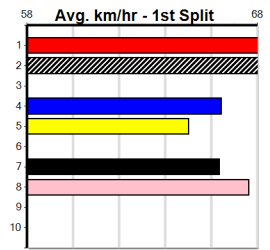

Distance: 715m, Race Type: S/E Heat, Total Prizemoney: \$10,375
1st: \$7,000, 2nd: \$2,150, 3rd: \$1,075, 4th: \$150

Watchdog Tips:

Bet:

Table with columns: Form Box, Wgt, Dist, Track, Date, Time, BON, Margin, 1st/2nd (Time), PIR, Checked, Comment, WR, Split 1, S/P, Grade