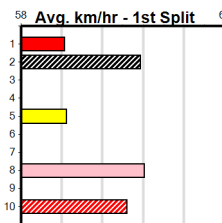

MACEY'S BISTRO

Distance: 390m, Race Type: Maiden, Total Prizemoney: $2,535
1st: $1,680, 2nd: $520, 3rd: $260, 4th: $75

1

5:25PM
(VIC time)

Watchdog Tips: **0 0 0 0** Bet: **0**

Form	Box	Weight	Dist	Track	Date	Time	BON	Margin	1st/2nd (Time)	PIR	Checked	Comment	W/R	Split 1	S/P	Grade	
1 MORAINE QUINN [M]																	
WBK	B				Jan-23												
Trainer: Glenn Judd (Noorat) MORAINE IZZY																	
6th	(7)	26.6	390	WBL	R1	25-Jul-24	23.07	22.11	8.50	PAW	PENELOPE	(22.50)	M/66		9.30	$42.50	MH
Owner(s): MORAINE (SYN), G Judd, S Judd																	
<table border="1"> <thead> <tr><th colspan="8">Winning Boxes</th></tr> <tr><th>1</th><th>2</th><th>3</th><th>4</th><th>5</th><th>6</th><th>7</th><th>8</th></tr> </thead> <tbody> <tr><td>Prize</td><td></td><td></td><td></td><td></td><td></td><td></td><td></td></tr> <tr><td>Best</td><td></td><td></td><td></td><td></td><td></td><td></td><td></td></tr> <tr><td>Starts</td><td></td><td></td><td></td><td></td><td></td><td></td><td></td></tr> <tr><td>Trk/Dst</td><td></td><td></td><td></td><td></td><td></td><td></td><td></td></tr> <tr><td>APM</td><td></td><td></td><td></td><td></td><td></td><td></td><td></td></tr> </tbody> </table>																	
2 ROCKING ROXY [M]																	
BK	B				Jan-22												
Trainer: Kurt Howard (Woolsthorpe) FLO LAVA																	
2nd	(7)	28.9	390	WBL	R2	20-Jun-24	22.63	22.27	0.75	LDUKE	CABOOM	(22.59)	M/22		8.89	$14.70	M
5th	(4)	28.9	390	WBL	R1	27-Jun-24	23.24	22.05	9.00	LMISCHKE	(22.65)	M/67		9.03	$7.60	M	
2nd	(5)	28.7	450	BAL	R1	07-Jul-24	26.01	25.42	0.50	LNAILED	IT	(25.98)	Q/123		6.71	$4.70	T3-M
5th	(5)	28.7	390	WBL	R1	11-Jul-24	23.33	21.94	13.00	LALL	TALKER	(22.47)	M/88		9.44	$3.80	M
Owner(s): K Howard																	
<table border="1"> <thead> <tr><th colspan="8">Winning Boxes</th></tr> <tr><th>1</th><th>2</th><th>3</th><th>4</th><th>5</th><th>6</th><th>7</th><th>8</th></tr> </thead> <tbody> <tr><td>Prize</td><td></td><td></td><td></td><td></td><td></td><td></td><td></td></tr> <tr><td>Best</td><td></td><td></td><td></td><td></td><td></td><td></td><td></td></tr> <tr><td>Starts</td><td></td><td></td><td></td><td></td><td></td><td></td><td></td></tr> <tr><td>Trk/Dst</td><td></td><td></td><td></td><td></td><td></td><td></td><td></td></tr> <tr><td>APM</td><td></td><td></td><td></td><td></td><td></td><td></td><td></td></tr> </tbody> </table>																	
3 CINDY'S GEM [M]																	
BK	B				Nov-22												
Trainer: Peter Inguanti (Camperdown) TINKER CINDY																	
Owner(s): M Rodgers																	
<table border="1"> <thead> <tr><th colspan="8">Winning Boxes</th></tr> <tr><th>1</th><th>2</th><th>3</th><th>4</th><th>5</th><th>6</th><th>7</th><th>8</th></tr> </thead> <tbody> <tr><td>Prize</td><td></td><td></td><td></td><td></td><td></td><td></td><td></td></tr> <tr><td>Best</td><td></td><td></td><td></td><td></td><td></td><td></td><td></td></tr> <tr><td>Starts</td><td></td><td></td><td></td><td></td><td></td><td></td><td></td></tr> <tr><td>Trk/Dst</td><td></td><td></td><td></td><td></td><td></td><td></td><td></td></tr> <tr><td>APM</td><td></td><td></td><td></td><td></td><td></td><td></td><td></td></tr> </tbody> </table>																	
4 CINDY'S FIRE [M]																	
BK	B				Nov-22												
Trainer: Vito Inguanti (Gnotuk) TINKER CINDY																	
Owner(s): M Rodgers																	
<table border="1"> <thead> <tr><th colspan="8">Winning Boxes</th></tr> <tr><th>1</th><th>2</th><th>3</th><th>4</th><th>5</th><th>6</th><th>7</th><th>8</th></tr> </thead> <tbody> <tr><td>Prize</td><td></td><td></td><td></td><td></td><td></td><td></td><td></td></tr> <tr><td>Best</td><td></td><td></td><td></td><td></td><td></td><td></td><td></td></tr> <tr><td>Starts</td><td></td><td></td><td></td><td></td><td></td><td></td><td></td></tr> <tr><td>Trk/Dst</td><td></td><td></td><td></td><td></td><td></td><td></td><td></td></tr> <tr><td>APM</td><td></td><td></td><td></td><td></td><td></td><td></td><td></td></tr> </tbody> </table>																	
5 AUSSIE ZAC [M]																	
BKW	D				Dec-22												
Trainer: David Geall (Lara) MORTICIA																	
6th	(2)	31.7	390	BAL	R2	17-Jul-24	22.99	21.95	13.00	FLYING	MUFFIN	(22.10)	M/54		8.60	$4.50	M
3rd	(7)	31.5	390	BAL	R1	24-Jul-24	22.59	22.18	2.50	LCUSTARD	ART	(22.42)	M/33		8.77	$5.40	M
Owner(s): R Geall