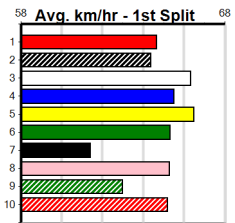

BOOK YOUR NEXT SOCIAL CLUB FUNCTI

4

6:27PM

(VIC time)

Distance: 390m, Race Type: Grade 6, Total Prizemoney: $2,925
1st: $1,950, 2nd: $600, 3rd: $300, 4th: $75

Watchdog Tips: **0 0 0 0** Bet: **0**