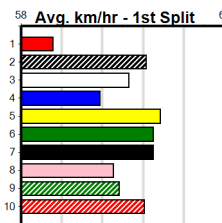

GREYHOUND ADOPTION PROGRAM

Distance: 450m, Race Type: Mixed 6/7, Total Prizemoney: $2,925
1st: $1,950, 2nd: $600, 3rd: $300, 4th: $75

5

6:51PM

(VIC time)

Watchdog Tips: **0 0 0 0** Bet: .