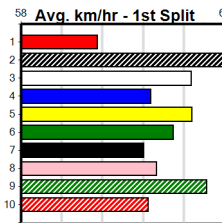

BROAD TREE CARE

Distance: 390m, Race Type: Grade 5, Total Prizemoney: $2,925
1st: $1,950, 2nd: $600, 3rd: $300, 4th: $75

11

9:01PM
(VIC time)

Watchdog Tips: **0 0 0 0** Bet: **0**