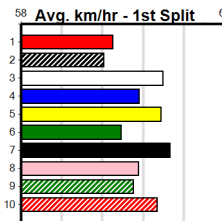

SPORTSBET SAME RACE MULTI

12

9:23PM

(VIC time)

Distance: 390m, Race Type: Grade 5, Total Prizemoney: $2,925
1st: $1,950, 2nd: $600, 3rd: $300, 4th: $75

Watchdog Tips: **0 0 0 0** Bet: **0**