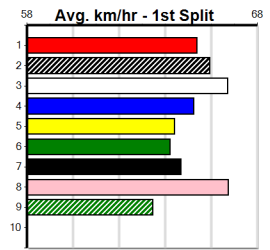

MATKO HIRE DAMSELS DASH

Distance: 450m, Race Type: Grade 5, Total Prizemoney: $2,925
1st: $1,950, 2nd: $600, 3rd: $300, 4th: $75

Watchdog Tips: [ ] [ ] [ ] [ ] Bet: [ ]

MORAINЕ SOFIA [5]
WBD Bitch Jul-21
Owner(s): MORAINЕ (SYN), G Judd, S Judd
Sire: FULLY LOADED Dam: MORAINЕ ROSIE
Trainer: Glenn Judd (Noorat)
Box History table and race results.

DUCHЕSS GEORGIA [5]
BK Bitch Jun-22
Owner(s): BCTC (SYN), B Brooks, D Dalton
Sire: BERNARDO Dam: SUFFRAGETTE
Trainer: Darren Fisher (Lara)
Box History table and race results.

ASTON ZOOM [5]
BEBD Bitch Jan-22
Owner(s): R Borda
Sire: FERNANDO BALE Dam: ZOOM OUT
Trainer: Benjamin Magri (Avalon)
Box History table and race results.

ASTON OPHELIA [5]
BK Bitch Dec-21
Owner(s): R Borda
Sire: FERNANDO BALE Dam: ASTON CRYSTAL
Trainer: Mark Johnson (Ross Creek)
Box History table and race results.

TINKER CRYSTAL [5]
BK Bitch Jan-21
Owner(s): Burns Racing (SYN), C Burns, J Burns
Sire: ASTON KIMETTO Dam: SLEW LEFT
Trainer: Jennifer Burns (Balliang)
Box History table and race results.