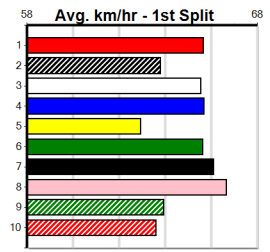

DOWNLOAD THE WATCHDOG APP

Distance: 390m, Race Type: Grade 5, Total Prizemoney: $2,925
1st: $1,950, 2nd: $600, 3rd: $300, 4th: $75

Watchdog Tips:

Bet:

Table with columns: Form Box, Wgt, Dist, Track, Date, Time, BON, Margin, 1st/2nd (Time), PIR, Checked, Comment, WR, Split 1, S/P, Grade

DR. FALKOR [5]
BEF Dog Apr-20 Sire: BERNARDO Dam: DR. DAWN
Owner(s): DOCTORS KENNELS (SYN), J McMahon, J Gill
Trainer: Robert Tartaglia (Newcomb)
Winning Distances: < 300m (0) 300 - 399m (4) 400 - 499m (13) 500 - 599m (3) 600 - 699m (0) > 700m (0)
Winning Weights: 37.0(1) 37.1(1) 37.2(1) 37.7(1) 37.8(1) 37.9(1) 38.3(6) 38.4(1) 38.5(2) 38.8(3) 38.9(1) 39.0(1)

Box History table for DR. FALKOR [5]
Prize Best Starts: $86755.00
Trk/Dts: 73-20-12-11
APM: 0-0-0-0, 19381

PATRICE LASS [5] Biks
RBD Bitch Apr-21 Sire: FERAL FRANKY Dam: CLOONA LASS
Owner(s): K Mugavin
Trainer: Kevin Mugavin (Killarney)
Winning Distances: < 300m (0) 300 - 399m (2) 400 - 499m (3) 500 - 599m (0) 600 - 699m (0) > 700m (0)
Winning Weights: 27.6(2) 27.8(1) 28.0(1) 28.2(1)

Box History table for PATRICE LASS [5]
Prize Best Starts: $6625.00
Trk/Dts: 22.35(1)-29/1/24
APM: 10-2-3-2, 1681

TINKER PETE [5]
WRF Dog Jan-21 Sire: ORSON ALLEN Dam: GAWKER BALE
Owner(s): Burns Racing (SYN), C Burns, J Burns
Trainer: Jennifer Burns (Balliang)
Winning Distances: < 300m (0) 300 - 399m (1) 400 - 499m (7) 500 - 599m (0) 600 - 699m (0) > 700m (0)
Winning Weights: 29.6(1) 30.0(2) 30.2(2) 30.3(2) 30.9(1)

Box History table for TINKER PETE [5]
Prize Best Starts: $23045.00
Trk/Dts: 40-8-8-9
APM: 3-0-2-0, 8538

LIGHTNING PEST [5]
BK Bitch Mar-21 Sire: LIGHTNING FRANK Dam: RIXY YA PEST
Owner(s): G Elliott
Trainer: Garry Elliott (Southern Cross)
Winning Distances: < 300m (0) 300 - 399m (1) 400 - 499m (2) 500 - 599m (2) 600 - 699m (0) > 700m (0)
Winning Weights: 26.4(1) 27.0(1) 27.4(1) 27.8(1) 28.2(1)

Box History table for LIGHTNING PEST [5]
Prize Best Starts: $10470.00
Trk/Dts: 24-5-7-4
APM: 5-0-3-0, 1644

SPANISH BULLET [5]
BK Dog Jan-21 Sire: BERNARDO Dam: STAR DESIRE
Owner(s): P Morganti
Trainer: Chris Armstrong (Hoppers Crossi)
Winning Distances: < 300m (0) 300 - 399m (4) 400 - 499m (4) 500 - 599m (0) 600 - 699m (0) > 700m (0)
Winning Weights: 31.3(1) 31.6(1) 31.8(1) 32.0(1) 32.2(2) 32.4(1) 32.5(1)

Box History table for SPANISH BULLET [5]
Prize Best Starts: $20505.00
Trk/Dts: 43-8-9-7
APM: 6-1-0-1, 8917

1

2

3

4

5