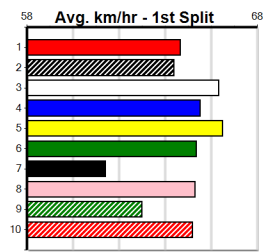

BOOK YOUR NEXT SOCIAL CLUB FUNCTION

4

6:27PM

(VIC time)

Distance: 390m, Race Type: Grade 6, Total Prizemoney: $2,925
1st: $1,950, 2nd: $600, 3rd: $300, 4th: $75

Watchdog Tips:

Bet:

Form Box	Wgt	Dist	Track	Date	Time	BON	Margin	1st/2nd (Time)	PIR	Checked	Comment	WR	Split 1	S/P	Grade

DROP FIFTY (NSW)[6]

BK Dog Nov-20 Sire: MY BRO FABIO Dam: TIMTAMS FOR BAMS
Owner(s): P Herry
Trainer: Paul Herry (Terang)
Winning Distances: < 300m (0) 300 - 399m (1) 400 - 499m (0) 500 - 599m (1) 600 - 699m (0) > 700m (0)
Winning Weights: 34.5(1) 34.6(1)

8th (6)	34.5	390	WBL	R8	22-Apr-24	23.01	22.06	9.00L INDY DELTA (22.39)	Q/66	.	.	.	8.88	$68.30	SH
4th (3)	34.7	450	WBL	R7	29-Apr-24	26.03	25.64	5.50L JELLCENT BALE (25.68)	M/444	.	.	.	6.86	$87.40	7
4th (8)	34.9	450	WBL	R7	06-May-24	26.11	25.46	5.50L POSIE YOU PEST (25.74)	M/644	.	.	.	6.88	$69.40	7
3rd (3)	34.4	450	WBL	R9	13-May-24	25.95	25.66	2.00L CALL ME ARTIE (25.81)	Q/123	.	SW	.	6.78	$18.70	7
3rd (2)	34.7	512	MTG	R9	16-May-24	30.50	29.67	2.50L IN THE BUG (30.32)	.	.	.	.	4.56	$6.50	RW
5th (7)	34.5	450	WBL	R4	20-May-24	26.04	25.57	3.5L OLLIE DEEDS (25.81)	M/556	.	.	.	6.88	$15.40	7
1st (7)	34.5	512	MTG	R4	26-May-24	31.12	29.83	0.05L HOTFOOT SWIZZLE (31.12)	.	.	.	.	4.58	$2.30	XM6
4th (8)	34.3	600	MTG	R10	02-Jun-24	35.78	35.05	11.00L TOP CADILLAC (35.05)	.	.	.	.	9.42	$51.00	SNP

Last 3 wins NOT included above

1st (2)	34.6	390	WBL	R1	27-Mar-23	22.94	22.51	0.50L TIGGY'S EM (22.97)	M/45	.	.	.	8.83	$2.60	M

Prize Best Starts Trk/Dts APM: $7220.00, 22.94(2)-27/3/23, 67-2-7-11, 25-1-1-4, 1347

SHE'S RELOADED [6]

BK Bitch Apr-22 Sire: FERAL FRANKY Dam: MILITANT SPIRIT
Owner(s): SQUAD DOG (SYN), B Moss, L Roberts, H Mountjoy
Trainer: Billy Mcrae (Smythes Creek)
Winning Distances: < 300m (0) 300 - 399m (1) 400 - 499m (1) 500 - 599m (0) 600 - 699m (0) > 700m (0)
Winning Weights: 26.3(1) 26.5(1)

2nd (4)	26.6	410	HOR	R2	27-Mar-24	23.25	22.70	0.50L URANA MUFFIN (23.23)	Q/22	.	.	.	10.38	$10.60	7
1st (1)	26.5	410	HOR	R10	02-Apr-24	23.36	23.24	1.25L MISS ELSIE LOU (23.43)	M/11	.	.	.	10.23	$1.40	7
4th (8)	26.3	390	BAL	R4	10-Apr-24	22.81	21.89	10.00 TRICKY DISCO (22.11)	M/22	.	.	.	8.49	$3.20	RW
2nd (3)	26.3	390	BAL	R3	17-Apr-24	22.73	22.22	2.25L LAMIA LUCIA (22.58)	Q/22	.	.	.	8.63	$1.90	X67
7th (2)	26.0	400	GEL	R10	26-Apr-24	23.36	22.29	5.00L BLAZING GOLD (23.02)	M/45	.	.	.	8.48	$8.10	6G
2nd (6)	25.9	390	BAL	R9	02-May-24	23.11	21.93	3.5L BLOCK A BABE (22.87)	M/63	.	.	.	8.76	$14.20	X67
8th (5)	25.2	350	HVL	R2	12-May-24	20.18	19.33	7.50L BOUNDING CHIEF (19.67)	M/7	.	.	.	6.71	$8.00	X67
7th (2)	24.8	390	BAL	R9	24-Jul-24	23.01	22.18	12.00 LETHAL AVENGER (22.22)	M/64	.	.	.	8.84	$13.90	X67

Last 3 wins NOT included above

1st (5)	26.3	390	BAL	R1	04-Mar-24	22.11	22.11	8.00L AMERICAN ANGEL (22.67)	Q/11	.	.	.	8.31	$1.70	T3-M

Prize Best Starts Trk/Dts APM: $7445.00, NBT, 18-2-8-1, 1-0-0-0, 3519