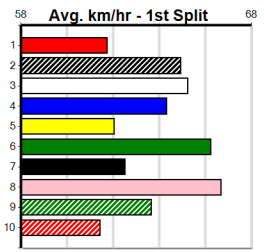

2

5:49PM

(VIC time)

Distance: 390m, Race Type: Maiden Final, Total Prizemoney: \$2,925
1st: \$1,950, 2nd: \$600, 3rd: \$300, 4th: \$75

Watchdog Tips: [ ] [ ] [ ] [ ] Bet: [ ]

Table with columns: Form Box, Wgt, Dist, Track, Date, Time, BON, Margin, 1st/2nd (Time), PIR, Checked, Comment, W/R, Split 1, S/P, Grade