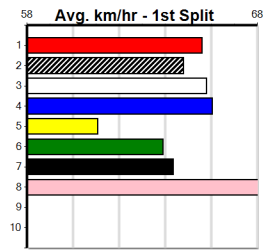

WANNON PARK BINGO - THURSDAYS

Distance: 390m, Race Type: Grade 7, Total Prizemoney: $2,925
1st: $1,950, 2nd: $600, 3rd: $300, 4th: $75

Watchdog Tips:

Bet:

Table with columns: Form Box, Wgt, Dist, Track, Date, Time, BON, Margin, 1st/2nd (Time), PIR, Checked, Comment, W/R, Split 1, S/P, Grade

PACK YOUR BAGS [7]
BK Dog Jun-21 Sire: MEPUNGA CRUZER Dam: COLDEN STAR
Owner(s): D Keane
Trainer: Danielle Keane (Koroit)
Winning Distances: < 300m (0) 300 - 399m (1) 400 - 499m (0) 500 - 599m (0) 600 - 699m (0) > 700m (0)
Winning Weights: 35.1(1)
Box History table and Prize Best Starts Trk/Dts APM

TINKER LEE [7]
BD Dog Jan-22 Sire: FERNANDO BALE Dam: TINKER MARY
Owner(s): Burns Racing (SYN), C Burns, J Burns
Trainer: Craig Burns (Balliang)
Winning Distances: < 300m (0) 300 - 399m (1) 400 - 499m (0) 500 - 599m (0) 600 - 699m (0) > 700m (0)
Winning Weights: 32.0(1)
Box History table and Prize Best Starts Trk/Dts APM

TECTONIC [7]
BK Bitch Apr-22 Sire: FERAL FRANKY Dam: RIFTED SPIRIT
Owner(s): C Brennan
Trainer: Daryl Brennan (Napoleons)
Winning Distances: < 300m (0) 300 - 399m (1) 400 - 499m (0) 500 - 599m (0) 600 - 699m (0) > 700m (0)
Winning Weights: 26.1(1)
Box History table and Prize Best Starts Trk/Dts APM

RESIGN THE PLOW [7]
BD Bitch Jan-22 Sire: ALLEN DEED Dam: RIXY YA PEST
Owner(s): M Wright
Trainer: Mathew Wright (Wangoom)
Winning Distances: < 300m (0) 300 - 399m (0) 400 - 499m (1) 500 - 599m (0) 600 - 699m (0) > 700m (0)
Winning Weights: 24.2(1)
Box History table and Prize Best Starts Trk/Dts APM

MAYBE SPAGHETTI [7]
BD Dog Nov-21 Sire: FERNANDO BALE Dam: SIXTEEN PEGS
Owner(s): B Fulton
Trainer: Peter Fulton (Ecklin South)
Winning Distances: < 300m (0) 300 - 399m (1) 400 - 499m (0) 500 - 599m (0) 600 - 699m (0) > 700m (0)
Winning Weights: 28.5(1)
Box History table and Prize Best Starts Trk/Dts APM

1

2

3

4

5