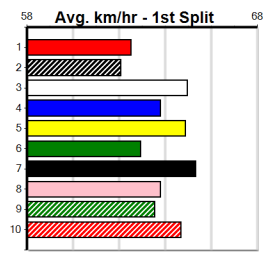

SPORTSBET SAME RACE MULTI

Distance: 390m, Race Type: Grade 5, Total Prizemoney: $2,925
1st: $1,950, 2nd: $600, 3rd: $300, 4th: $75

Watchdog Tips:

Bet:

Form Box Wgt Dist Track Date Time BON Margin 1st/2nd (Time) PIR Checked Comment W/R Split 1 S/P Grade

BLACKJACK TIGER (NSW)[5]
BK Dog May-20 Sire: ASTON DEE BEE Dam: TRIANNA
Owner(s): M Roberts
Trainer: Christian Roberts (Terang)
Winning Distances: < 300m (0) 300 - 399m (8) 400 - 499m (7) 500 - 599m (0) 600 - 699m (0) > 700m (0)
Winning Weights: 31.1(1) 31.3(2) 31.4(2) 31.5(1) 31.7(1) 31.9(3) 32.0(1) 32.1(1) 32.2(2) 32.3(1)
Box History table and Prize Best Starts table included.

FAMILY FRIEND [5]
F Dog Mar-21 Sire: TOMMY BRISLANE Dam: SUNNINGDALE
Owner(s): A Brookes
Trainer: Allan Brookes (Koroit)
Winning Distances: < 300m (0) 300 - 399m (2) 400 - 499m (1) 500 - 599m (0) 600 - 699m (0) > 700m (0)
Winning Weights: 28.9(1) 29.2(1) 29.9(1)
Box History table and Prize Best Starts table included.

EXILED [5]
BD Dog Nov-20 Sire: BARCIA BALE Dam: ZIPPING POPPY
Owner(s): T Whitford
Trainer: Michael Mitchell (Gnotuk)
Winning Distances: < 300m (0) 300 - 399m (6) 400 - 499m (3) 500 - 599m (0) 600 - 699m (0) > 700m (0)
Winning Weights: 30.1(1) 30.5(1) 30.6(1) 30.7(1) 31.2(1) 31.4(2) 31.7(1) 32.7(1)
Box History table and Prize Best Starts table included.

SUTTON'S SKY [5]
BK Dog Jan-21 Sire: MEPUNGA BLAZER Dam: EYES ADORABLE
Owner(s): A Gurry
Trainer: Andrea Gurry (Nhili)
Winning Distances: < 300m (0) 300 - 399m (2) 400 - 499m (5) 500 - 599m (0) 600 - 699m (0) > 700m (0)
Winning Weights: 32.3(1) 32.6(1) 33.1(1) 33.3(1) 33.4(1) 33.5(1) 34.0(1)
Box History table and Prize Best Starts table included.

HARTLEY BALE (NSW)[5]
BK Dog Jan-21 Sire: DYNA VILLA Dam: DYNA WINTER
Owner(s): A Gurry
Trainer: Andrea Gurry (Nhili)
Winning Distances: < 300m (0) 300 - 399m (8) 400 - 499m (6) 500 - 599m (0) 600 - 699m (0) > 700m (0)
Winning Weights: 30.3(1) 30.7(2) 30.8(2) 30.9(1) 31.1(2) 31.2(2) 31.3(1) 31.5(1) 31.6(1) 31.9(1)
Box History table and Prize Best Starts table included.