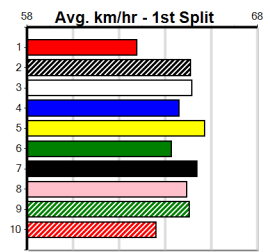

Distance: 450m, Race Type: Grade 5, Total Prizemoney: $2,925
1st: $1,950, 2nd: $600, 3rd: $300, 4th: $75

Watchdog Tips:

Bet:

Table with columns: Form Box, Wgt, Dist, Track, Date, Time, BON, Margin, 1st/2nd (Time), PIR, Checked, Comment, WR, Split 1, S/P, Grade

SAINT JADE [5]
BE Bitch Mar-22 Sire: BERNARDO Dam: SAINT MADDIE
Owner(s): P Byrne
Trainer: Peter Byrne (Koroit)
Winning Distances: < 300m (0) 300 - 399m (1) 400 - 499m (2) 500 - 599m (0) 600 - 699m (0) > 700m (0)
Winning Weights: 25.5(1) 26.2(1) 26.5(1)
Box History table and Prize Best Starts table included.

CALL ME ARTIE [5]
BK Dog Apr-22 Sire: FERAL FRANKY Dam: PUZZLES
Owner(s): Three Trades (SYN), P Tomlinsek, J Hains
Trainer: Deb Carr (Mininera)
Winning Distances: < 300m (0) 300 - 399m (1) 400 - 499m (3) 500 - 599m (0) 600 - 699m (0) > 700m (0)
Winning Weights: 34.3(1) 34.6(1) 34.9(1) 35.7(1)
Box History table and Prize Best Starts table included.

SAINT TAY [5]
BK Dog Mar-22 Sire: BERNARDO Dam: SAINT MADDIE
Owner(s): P Byrne
Trainer: Peter Byrne (Koroit)
Winning Distances: < 300m (0) 300 - 399m (3) 400 - 499m (1) 500 - 599m (0) 600 - 699m (0) > 700m (0)
Winning Weights: 28.4(1) 28.7(2) 29.2(1)
Box History table and Prize Best Starts table included.

DASH OF SALLY [5]
BK Bitch Apr-21 Sire: BERNARDO Dam: BETHANY ROSE
Owner(s): Friday Lunch (SYN), J Flood, B Howard, A Sherriff, D Thomas
Trainer: Melissa Fullerton (Red Cliffs)
Winning Distances: < 300m (0) 300 - 399m (1) 400 - 499m (4) 500 - 599m (0) 600 - 699m (0) > 700m (0)
Winning Weights: 28.0(1) 28.6(1) 28.7(1) 29.0(1) 29.3(1)
Box History table and Prize Best Starts table included.

UDANI BALE (NSW)[5]
LTBD Dog Apr-21 Sire: FERAL FRANKY Dam: DYNA CARMEN
Owner(s): A Gurry
Trainer: Andrea Gurry (Nhili)
Winning Distances: < 300m (0) 300 - 399m (2) 400 - 499m (11) 500 - 599m (0) 600 - 699m (0) > 700m (0)
Winning Weights: 32.5(2) 32.6(1) 32.9(2) 33.0(2) 33.2(3) 33.9(1) 34.1(1) 34.2(1)
Box History table and Prize Best Starts table included.

1

2

3

4

5