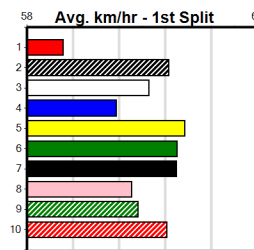

GREYHOUND ADOPTION PROGRAM

5

6:51PM

(VIC time)

Distance: 450m, Race Type: Mixed 6/7, Total Prizemoney: $2,925
1st: $1,950, 2nd: $600, 3rd: $300, 4th: $75

Watchdog Tips:

Bet:

Form Box	Wgt	Dist	Track	Date	Time	BON	Margin	1st/2nd (Time)	PIR	Checked	Comment	WR	Split 1	S/P	Grade

1

STEADFAST EDDIE [6]
BK Dog Feb-22 Sire: SHIMA SHINE Dam: SUPER YESY
Owner(s): K Boyle Trainer: Kathleen Boyle (Lethbridge)
Winning Distances: < 300m (0) 300 - 399m (0) 400 - 499m (2) 500 - 599m (0) 600 - 699m (0) > 700m (0)
Winning Weights: 33.4(1) 33.6(1)

2nd (3)	33.6	390	BAL	R4	24-Apr-24	22.86	22.02	5.00L FORBES SUPREME (22.52)	M/63				8.81	$10.50	MH
6th (2)	33.5	390	BAL	R1	02-May-24	22.85	21.93	9.50L FORBES SUPREME (22.20)	S/88				9.01	$9.10	MF
1st (1)	33.6	450	BAL	R3	12-May-24	25.52	25.50	4.50L KARA DANVERS (25.83)	M/111				6.74	$4.60	T3-M
5th (7)	33.2	460	GEL	R5	09-Jul-24	26.55	26.13	1.5L TINKER KIM (26.44)	M/777				6.94	$4.30	X67
1st (7)	33.4	450	BAL	R3	24-Jul-24	26.00	25.21	2.00L CABAO NICKEL (26.13)	M/731				7.08	$10.30	X67

Last 3 wins NOT included above

Box History

Bx	1st	2nd	3rd	4th	5th	6th	7th	8th
1	1							
2								
3		1						
4								
5								
6								
7	1				1			
8								

Prize Best					$3470.00			
Starts					FSH			
Trk/Dts					5-2-1-0			
APM					0-0-0-0			2862

2

FABIO GIBLET [6]
F Dog Oct-22 Sire: FERAL FRANKY Dam: HAPPY RUBY
Owner(s): R Gibbons Trainer: Rebecca Gibbons (Avalon)
Winning Distances: < 300m (0) 300 - 399m (0) 400 - 499m (2) 500 - 599m (0) 600 - 699m (0) > 700m (0)
Winning Weights: 32.9(2)

2nd (5)	32.7	400	GEL	R2	14-Jun-24	22.82	22.54	0.50L BEND YOUR EAR (22.79)	M/41				8.62	$6.10	M
1st (1)	32.9	450	BAL	R2	19-Jun-24	25.59	25.12	2.50L ASTON BREEZE (25.75)	M/211		SW		6.66	$1.40	M
1st (5)	32.9	450	BAL	R5	26-Jun-24	25.65	25.03	3.5L SPRING COIN (25.88)	M/311				6.72	$4.80	X67
7th (4)	32.9	410	HOR	R3	16-Jul-24	24.16	23.34	11.00L LILYDALE (23.45)	S/66				10.65	$6.90	6G
6th (2)	32.6	450	WBL	R5	25-Jul-24	26.53	25.55	14.00L HOME TOWN (25.55)	S/765				7.04	$3.40	X67

Last 3 wins NOT included above

Box History

Bx	1st	2nd	3rd	4th	5th	6th	7th	8th
1	1							
2								
3								
4								
5	1	1						
6								
7								
8								

Prize Best					$5420.00			
Starts					NBT			
Trk/Dts					5-2-1-0			
APM					1-0-0-0			3536

3

SAINT FINNIE [7]
BE Bitch Mar-22 Sire: BERNARDO Dam: SAINT MADDIE
Owner(s): P Byrne Trainer: Narelle Byrne (Koroit)
Winning Distances: < 300m (0) 300 - 399m (1) 400 - 499m (0) 500 - 599m (0) 600 - 699m (0) > 700m (0)
Winning Weights: 25.1(1)

2nd (4)	25.5	390	WBL	R2	10-Jun-24	22.42	22.18	0.75L PAW GLORY (22.37)	S/32				8.87	$12.30	M
4th (2)	25.4	450	WBL	R2	13-Jun-24	25.85	25.20	2.25L DAD'S JAM DONUT (25.69)	S/774				6.98	$50.00	MH
4th (8)	25.4	400	GEL	R2	25-Jun-24	23.14	22.50	6.50L GOT A PULSE (22.70)	S/55		SW		8.75	$5.10	M
1st (1)	25.1	390	WBL	R1	01-Jul-24	22.56	22.34	0.50L INGA BUDDY (22.58)	Q/32		SW		8.77	$4.70	M
8th (3)	25.1	450	WBL	R5	04-Jul-24	26.31	25.17	9.50L WAVERING (25.66)	S/888				7.07	$47.10	X67
2nd (1)	25.1	390	WBL	R3	08-Jul-24	22.69	22.15	3.5L PAW GLORY (22.45)	M/43				9.15	$5.20	7
5th (4)	25.0	512	MTG	R8	14-Jul-24	30.36	29.70	7.50L HUNTSMAN (29.85)					4.52	$41.00	6
3rd (8)	24.7	512	MTG	R6	21-Jul-24	30.25	29.88	4.25L MAVIE (29.95)					4.59	$7.50	6

Last 3 wins NOT included above

Box History

Bx	1st	2nd	3rd	4th	5th	6th	7th	8th
1	1	1						
2								
3								
4								
5								
6								
7								
8								

Prize Best					$3100.00			
Starts					NBT			
Trk/Dts					22-1-4-3			
APM					2-0-0-0			2293