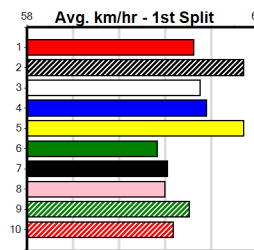

CASSIGN DESIGN

Distance: 450m, Race Type: Mixed 4/5, Total Prizemoney: $3,360
1st: $2,250, 2nd: $690, 3rd: $345, 4th: $75

Watchdog Tips:

Bet:

Table with columns: Form Box, Wgt, Dist, Track, Date, Time, BON, Margin, 1st/2nd (Time), PIR, Checked, Comment, WR, Split 1, S/P, Grade

BORACAY STORM [4]
BD Dog May-22 Sire: FERAL FRANKY Dam: MIAMI FERNANDO
Owner(s): William & Judd (SYN), J Ahern, J Ahern
Trainer: David Geall (Lara)
Winning Distances: < 300m (0) 300 - 399m (1) 400 - 499m (7) 500 - 599m (0) 600 - 699m (0) > 700m (0)
Winning Weights: 29.7(1) 29.8(1) 30.0(1) 30.1(1) 30.4(1) 30.6(1) 30.7(1) 31.2(1)
3rd (1) 31.6 400 GEL R4 07-Jun-24 22.77 22.31 4.00L DESCRIPTION (22.49) S/32 . . . . 8.50 $4.10 SH
7th (2) 31.2 395 TRA R6 14-Jun-24 22.49 21.79 6.50L AUSSIE SUPREME (22.04) M/555 . . . . 3.76 $4.20 SH
2nd (3) 30.8 450 BAL R8 19-Jun-24 25.42 25.12 4.25L HUMIDITY (25.12) S/522 . . . . 6.72 $21.80 X45
3rd (1) 30.5 450 WBL R8 27-Jun-24 25.40 25.24 2.50L BEN SHAKER (25.24) M/222 . . . . 6.58 $2.70 X45
3rd (1) 30.5 390 BAL R11 03-Jul-24 22.36 22.02 5.00L BLACK VIPER (22.02) M/53 . . . . 8.50 $2.50 5H
4th (6) 30.3 390 BAL R10 10-Jul-24 22.36 21.82 1.75L WHERE'S WALTER (22.24) S/44 . . . . 8.65 $4.20 5F
1st (2) 30.7 450 WBL R8 08-Jul-24 25.40 25.28 1.00L ASPERITAS (25.47) M/111 . . . . 6.59 $4.50 X45
2nd (6) 30.4 425 BEN R10 26-Jul-24 23.88 23.79 1.00L MATT LOCH (23.81) M/422 . . . . 6.61 $10.20 X45
Last 3 wins NOT included above
1st (7) 29.7 425 BEN R7 26-Apr-24 23.85 23.85 6.50L ASTON KENNEDY (24.29) M/111 . . . . 6.56 $9.00 RWF
1st (7) 30.6 400 GEL R5 03-May-24 22.61 22.45 0.50L MISS HAZEL (22.64) M/22 . . . . 8.43 $6.20 X45
1st (3) 31.2 400 GEL R5 01-Jun-24 22.49 22.41 1.25L SO CERTAIN (22.57) M/21 . . . . 8.48 $9.30 X34

Box History
Bx 1st 2nd 3rd 4th 5th 6th 7th 8th
1 3 1 3
2 1 2 1
3 1 1
4 1
5 1
6 1 1 1 1
7 2 1 1
8 1 1
Prize Best $23755.00
Starts 25.40(1)-27/6/24
Trk/Dts 28-8-6-7
APM 2-1-0-1 13080