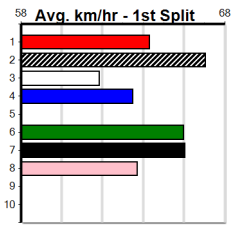

# GEELONG TO SANDOWN HT2

Distance: 520m, Race Type: Grade 5 Heat, Total Prizemoney: \$3,340  
1st: \$2,230, 2nd: \$690, 3rd: \$345, 4th: \$75