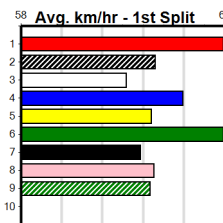

MILLERS MUZZLES

Distance: 460m, Race Type: Mixed 4/5, Total Prizemoney: $3,360
1st: $2,250, 2nd: $690, 3rd: $345, 4th: $75

Watchdog Tips: **0 0 0 0** Bet: .