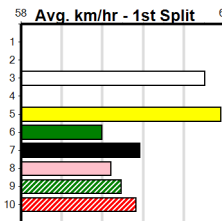

THE BECKLEY CENTRE GEELONG

Distance: 400m, Race Type: Maiden, Total Prizemoney: $2,535
1st: $1,680, 2nd: $520, 3rd: $260, 4th: $75

1
6:57PM
(VIC time)

Watchdog Tips: 0 0 0 0 **Bet:** .

Form	Box	Weight	Dist	Track	Date	Time	BON	Margin	1st/2nd (Time)	PIR	Checked	Comment	W/R	Split 1	S/P	Grade
1	DIVA ERADICATOR [M]															
BD	B				Nov-22											
Trainer: Daniel Gibbons (Avalon) STRENGTH TO WYN																
Owner(s): B Keel																
<table border="1"> <thead> <tr><th colspan="8">Winning Boxes</th></tr> <tr><th>1</th><th>2</th><th>3</th><th>4</th><th>5</th><th>6</th><th>7</th><th>8</th></tr> </thead> <tbody> <tr><td>Prize</td><td></td><td></td><td></td><td></td><td></td><td></td><td>$0</td></tr> <tr><td>Best</td><td></td><td></td><td></td><td></td><td></td><td></td><td>FSH</td></tr> <tr><td>Starts</td><td></td><td></td><td></td><td></td><td></td><td></td><td>0-0-0-0</td></tr> <tr><td>Trk/Dst</td><td></td><td></td><td></td><td></td><td></td><td></td><td>0-0-0-0</td></tr> <tr><td>APM</td><td></td><td></td><td></td><td></td><td></td><td></td><td>$0</td></tr> </tbody> </table>																
2	CRACKERJACK MATT [M]															
BE	D				Jan-23											
Trainer: Jordan Cooper (Lethbridge) MAXIMUM SHIRLEY																
Owner(s): J Cooper																
<table border="1"> <thead> <tr><th colspan="8">Winning Boxes</th></tr> <tr><th>1</th><th>2</th><th>3</th><th>4</th><th>5</th><th>6</th><th>7</th><th>8</th></tr> </thead> <tbody> <tr><td>Prize</td><td></td><td></td><td></td><td></td><td></td><td></td><td>$0</td></tr> <tr><td>Best</td><td></td><td></td><td></td><td></td><td></td><td></td><td>FSH</td></tr> <tr><td>Starts</td><td></td><td></td><td></td><td></td><td></td><td></td><td>0-0-0-0</td></tr> <tr><td>Trk/Dst</td><td></td><td></td><td></td><td></td><td></td><td></td><td>0-0-0-0</td></tr> <tr><td>APM</td><td></td><td></td><td></td><td></td><td></td><td></td><td>$0</td></tr> </tbody> </table>																
3	SILVERTREE FOX (NSW)[M]															
BK	D				Jul-22											
Trainer: Jason Wickham (Lara) COLD TWIST																
Owner(s): C Clarke																
<table border="1"> <thead> <tr><th colspan="8">Winning Boxes</th></tr> <tr><th>1</th><th>2</th><th>3</th><th>4</th><th>5</th><th>6</th><th>7</th><th>8</th></tr> </thead> <tbody> <tr><td>Prize</td><td></td><td></td><td></td><td></td><td></td><td></td><td>$50.00</td></tr> <tr><td>Best</td><td></td><td></td><td></td><td></td><td></td><td></td><td>NBT</td></tr> <tr><td>Starts</td><td></td><td></td><td></td><td></td><td></td><td></td><td>4-0-0-0</td></tr> <tr><td>Trk/Dst</td><td></td><td></td><td></td><td></td><td></td><td></td><td>3-0-0-0</td></tr> <tr><td>APM</td><td></td><td></td><td></td><td></td><td></td><td></td><td>$50</td></tr> </tbody> </table>																
4	WARDEN OZZIE [M]															
BK	D				Dec-22											
Trainer: Troy Walters (Parwan) BUFFET DESTROYER																
Owner(s): T Walters																
<table border="1"> <thead> <tr><th colspan="8">Winning Boxes</th></tr> <tr><th>1</th><th>2</th><th>3</th><th>4</th><th>5</th><th>6</th><th>7</th><th>8</th></tr> </thead> <tbody> <tr><td>Prize</td><td></td><td></td><td></td><td></td><td></td><td></td><td>$0.00</td></tr> <tr><td>Best</td><td></td><td></td><td></td><td></td><td></td><td></td><td>FSH</td></tr> <tr><td>Starts</td><td></td><td></td><td></td><td></td><td></td><td></td><td>1-0-0-0</td></tr> <tr><td>Trk/Dst</td><td></td><td></td><td></td><td></td><td></td><td></td><td>0-0-0-0</td></tr> <tr><td>APM</td><td></td><td></td><td></td><td></td><td></td><td></td><td>$0</td></tr> </tbody> </table>																
5	COME AND SEE [M]															
BK	B				Dec-22											
Trainer: Ebony Deglaitis (Moolap) BLOW ME KISSES																
Owner(s): MAKES ME HAPPY (SYN), T Deglaitis, T Deglaitis																
<table border="1"> <thead> <tr><th colspan="8">Winning Boxes</th></tr> <tr><th>1</th><th>2</th><th>3</th><th>4</th><th>5</th><th>6</th><th>7</th><th>8</th></tr> </thead> <tbody> <tr><td>Prize</td><td></td><td></td><td></td><td></td><td></td><td></td><td>$260.00</td></tr> <tr><td>Best</td><td></td><td></td><td></td><td></td><td></td><td></td><td>NBT</td></tr> <tr><td>Starts</td><td></td><td></td><td></td><td></td><td></td><td></td><td>1-0-0-1</td></tr> <tr><td>Trk/Dst</td><td></td><td></td><td></td><td></td><td></td><td></td><td>1-0-0-1</td></tr> <tr><td>APM</td><td></td><td></td><td></td><td></td><td></td><td></td><td>$260</td></tr> </tbody> </table>																
6	DINOSAUR [M]															
BK	D				Jul-22											
Trainer: Chloe Dew (Anakie) FAIRYTALE WISH																
Owner(s): C Capuano