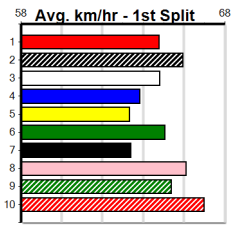

NP ELECTRICAL

Distance: 400m, Race Type: Grade 5, Total Prizemoney: $2,925
1st: $1,950, 2nd: $600, 3rd: $300, 4th: $75

12

10:47PM
(VIC time)

Watchdog Tips: **0** **0** **0** **0** Bet: _____