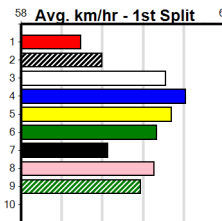

GEELONG FENCING SUPPLIERS

Distance: 460m, Race Type: Mixed 6/7, Total Prizemoney: $2,925
1st: $1,950, 2nd: $600, 3rd: $300, 4th: $75

3

7:39PM
(VIC time)

Watchdog Tips: **0 0 0 0** Bet: .