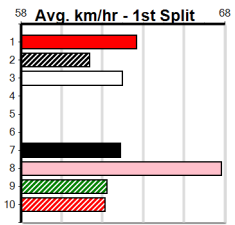

MERV JENNINGS SIGNS

Distance: 460m, Race Type: Maiden, Total Prizemoney: $2,535
1st: $1,680, 2nd: $520, 3rd: $260, 4th: $75

2

7:18PM
(VIC time)

Watchdog Tips: **0 0 0 0** Bet: .