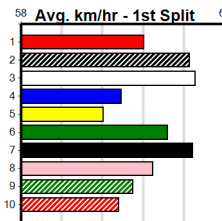

PARKER PUMPS

Distance: 400m, Race Type: Mixed 6/7, Total Prizemoney: $2,925
1st: $1,950, 2nd: $600, 3rd: $300, 4th: $75

10

10:06PM
(VIC time)

Watchdog Tips: **0 0 0 0** Bet: **0**