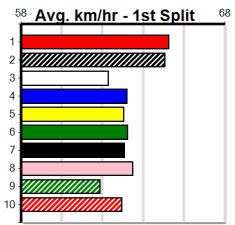

7

9:03PM
(VIC time)

Watchdog Tips: **0 0 0 0** Bet: **0**