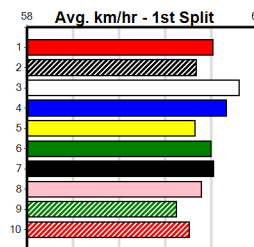

SPORTSBET SET A DEPOSIT LIMIT

Distance: 400m, Race Type: Mixed 4/5, Total Prizemoney: $3,360
1st: $2,250, 2nd: $690, 3rd: $345, 4th: $75

Watchdog Tips:

Bet:

Form Box	Wgt	Dist	Track	Date	Time	BON	Margin	1st/2nd (Time)	PIR	Checked	Comment	WR	Split 1	S/P	Grade

1 BARBIE ZEAL [5]

BK Bitch Apr-22 Sire: FERAL FRANKY Dam: ORIENTAL ZEAL
Owner(s): Zeal Greyhounds (SYN), J Whittle, W Whittle, M Brown
Winning Distances: < 300m (0) 300 - 399m (1) 400 - 499m (5) 500 - 599m (1) 600 - 699m (0) > 700m (0)
Winning Weights: 27.9(1) 28.3(1) 28.6(1) 28.7(2) 28.8(1) 29.1(1)

7th (1)	28.5	520	WPK	R8	03-Apr-24	30.56	29.28	11.00	AUNT VIRGINIA (29.80)	327	327	5.45	$7.50	SH	
5th (5)	28.5	520	WPK	R11	13-Apr-24	30.69	29.28	11.00	BANDIT BLUEY (29.96)	553	553	5.63	$12.00	5	
1st (4)	28.6	515	GAR	R4	26-Apr-24	29.75	29.68	6.50L	MY BOY AIDEN (30.20)	1111	1111	4.99	$2.50	5	
4th (7)	28.6	520	WPK	R9	03-May-24	30.51	29.76	6.50L	SAMMY ETHAN (30.07)	653	653	5.63	$8.00	5	
4th (1)	27.8	400	GEL	R7	21-Jun-24	23.09	22.41	7.00L	AUGUSTUS FINCH (22.62)	M/77			8.81	$4.20	X45
2nd (5)	27.8	425	BEN	R10	12-Jul-24	24.04	23.86	2.75L	SKINNY OLIVE (23.86)	Q/222			6.54	$12.40	5
7th (4)	27.6	425	BEN	R9	19-Jul-24	24.66	23.78	6.00L	PLAY DIRTY/SUNNYSIDE JO	S/777			6.87	$3.70	5
1st (5)	27.9	425	BEN	R11	26-Jul-24	24.05	23.79	0.025	AVIANNA (24.05)	M/331			6.61	$2.70	5

Last 3 wins NOT included above

1st (7)	28.7	400	GAR	R3	08-Mar-24	22.50	22.50	9.00L	ROOKIE RED (23.11)	111	111	10.92	$1.70	5
1st (7)	28.8	400	GAR	R12	16-Mar-24	22.39	22.39	8.50L	MAGIC LEO (22.96)	211	211		$1.15	5
1st (7)	28.7	400	GAR	R12	23-Mar-24	22.73	22.71	3.75L	LET'S TROT FOX (22.99)	122	122	11.24	$1.30	5

Box History

Bx	1st	2nd	3rd	4th	5th	6th	7th	8th
1	1							1
2				2				
3	1							
4	1							1
5	1	1			1			
6		1						
7	3			2				
8								

Prize Best Starts Trk/Dts APM: $12585.00 NBT 16-7-2-0 1-0-0-0 6774