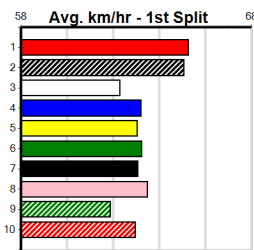

SPORTSBET FINAL

Distance: 460m, Race Type: Mixed 6/7 Final, Total Prizemoney: $3,360
1st: $2,250, 2nd: $690, 3rd: $345, 4th: $75

Watchdog Tips: ☐ ☐ ☐ ☐ ☐

Bet:

Form Box	Wgt	Dist	Track	Date	Time	BON	Margin	1st/2nd (Time)	PIR	Checked	Comment	WR	Split 1	S/P	Grade

1

MARAIS BALE (NSW)[5]

BD Bitch **May-22** Sire: CHRISTO BALE Dam: HAE ALLEN
Owner(s): B Wheeler Trainer: Rebecca Gibbons (Avalon)

Winning Distances: < 300m (0) 300 - 399m (0) 400 - 499m (3) 500 - 599m (0) 600 - 699m (0) > 700m (0)

Winning Weights: 26.2(1) 26.6(1) 26.8(1)

4th (4)	27.0	460	GEL	R2	01-Jun-24	26.78	25.64	12.00 RUXTON FLAME (25.99)	M/454	.	.	.	6.80	$6.00	X67
5th (1)	26.6	435	SLE	R4	09-Jun-24	25.31	24.34	8.50L SMOOTH COLLINDA (24.75)	M/254	.	.	.	5.33	$8.20	RW
3rd (8)	27.0	410	HOR	R3	18-Jun-24	23.47	23.08	1.5L MOONLIGHT GRAND (23.37)	Q/11	.	.	.	10.29	$7.80	6G
4th (5)	26.1	425	BEN	R4	28-Jun-24	24.53	23.73	4.50L KIRWAN (24.23)	M/644	.	.	.	6.85	$12.00	RW
2nd (6)	26.1	390	WBL	R10	04-Jul-24	22.41	22.08	0.25L GLORIA'S ENTITY (22.40)	Q/12	.	.	.	8.65	$3.10	6G
2nd (3)	26.1	390	WBL	R9	11-Jul-24	22.21	21.94	1.25L DRAGONELLE (22.12)	Q/22	.	.	.	8.67	$5.90	X67
2nd (2)	26.2	390	WBL	R3	18-Jul-24	22.44	22.07	0.25L SODA DUKE (22.43)	Q/22	.	.	.	8.81	$2.00	X67
1st (4)	26.8	460	GEL	R4	26-Jul-24	26.03	25.91	0.25L PAW LOU LOU (26.04)	Q/111	.	.	.	6.56	$3.30	X67H

Last 3 wins NOT included above

1st (3)	26.2	400	GEL	R3	03-May-24	22.70	22.45	0.75L NACHO PROBLEM (22.74)	M/11	.	SW	.	8.45	$3.90	MH
1st (6)	26.6	460	GEL	R5	23-May-24	26.08	25.52	1.25L CERSEI'S BOY (26.16)	Q/111	.	SW	.	6.58	$5.10	X67

Box History

Bx	1st	2nd	3rd	4th	5th	6th	7th	8th
1					1			
2		1	1					
3	1	2						
4	1				1	1		
5				1				
6	1	1						
7		1						
8			1					

Prize					$8930.00			
Best					26.03(4)-26/7/24			
Starts					15-3-5-2			
Trk/Dts					3-2-0-0			
APM					6948			

2

PARWAN'S STAR (SA)[6]

F Bitch **Mar-21** Sire: BARCIA BALE Dam: AEROPLANE GRACE
Owner(s): C Verde Trainer: Crystal Verde (Parwan)

Winning Distances: < 300m (0) 300 - 399m (0) 400 - 499m (2) 500 - 599m (0) 600 - 699m (0) > 700m (0)

Winning Weights: 27.0(1) 27.2(1)

8th (8)	26.0	400	GEL	R10	27-Apr-24	23.46	22.35	9.50L BLACKPOOL RANGER	M/58	.	.	.	8.67	$141.00	X67
5th (1)	26.3	425	BEN	R9	03-May-24	24.86	23.69	6.00L PEGLEG PETE (24.46)	S/117	.	.	.	6.61	$84.80	7
1st (5)	27.2	425	BEN	R3	12-Jun-24	24.71	23.95	1.25L SHANLYN ROVER (24.79)	M/111	.	SW	.	6.54	$25.40	7
2nd (8)	27.6	460	GEL	R5	22-Jun-24	26.12	26.08	0.75L INNER SPIRIT (26.08)	M/122	.	.	.	6.52	$10.40	X67
2nd (8)	27.6	460	GEL	R5	28-Jun-24	26.05	25.58	4.75L PLAY THE MUSIC (25.73)	M/222	.	.	.	6.60	$29.30	X67
3rd (2)	27.6	460	GEL	R5	05-Jul-24	26.55	25.54	2.25L ASTON GARRATT (26.40)	Q/122	.	SW	.	6.53	$11.70	X67
5th (1)	27.4	525	MEP	R10	17-Jul-24	31.12	29.78	14.00 VILMA BALE (30.19)	Q/2244	.	.	.	5.14	$19.40	X67
3rd (1)	27.4	460	GEL	R3	26-Jul-24	26.36	25.91	3.25L NACHO PROBLEM (26.13)	M/124	.	.	.	6.62	$10.90	X67H

Last 3 wins NOT included above

1st (1)	27.0	400	GEL	R2	23-Jan-24	23.29	22.51	0.25L SPLIT REEF (23.31)	M/13	.	.	.	8.49	$8.60	T3-M

Box History

Bx	1st	2nd	3rd	4th	5th	6th	7th	8th
1	1	1	1	1	2			
2			1	1		1	1	
3								
4					1			
5	1	1	2	1				
6			1					1
7								
8		2				1		1

Prize					$4755.00			
Best					NBT			
Starts					20-2-4-5			
Trk/Dts					4-0-2-2			
APM					2711