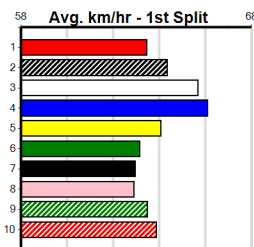

MELBOURNE CONTAINER PARK

Distance: 400m, Race Type: Grade 7, Total Prizemoney: $2,925
1st: $1,950, 2nd: $600, 3rd: $300, 4th: $75

Watchdog Tips: [ ] [ ] [ ] [ ] Bet: [ ]

Form Box Wgt Dist Track Date Time BON Margin 1st/2nd (Time) PIR Checked Comment WR Split 1 S/P Grade

SHARAPOVA STAR [7] BE Bitch Dec-22 Sire: FERNANDO BLUEY Dam: MIDNIGHT SNOOZE Trainer: Jake Loverso (Anakie)
Owner(s): J Loverso
Winning Distances: < 300m (0) 300 - 399m (0) 400 - 499m (1) 500 - 599m (0) 600 - 699m (0) > 700m (0)
Winning Weights: 25.2(1)
4th (8) 25.0 425 BEN R1 12-Jul-24 24.91 23.86 5.50L EVIE'S PROMISE (24.54) M/344 . . . 6.67 $1.60 MH
1st (6) 25.2 450 BAL R1 17-Jul-24 25.85 25.28 1.25L LUNA MIKADO (25.94) M/542 . . . 6.81 $2.50 M
7th (1) 25.2 525 MEA R2 27-Jul-24 31.56 30.09 15.00 CANYA JIVE (30.55) M/3666 . . . 5.21 $7.20 7
Last 3 wins NOT included above
Box History
Bx 1st 2nd 3rd 4th 5th 6th 7th 8th
1 . . . . . 1 . . . . .
2 . . . .
3 . . . .
4 . . . .
5 . . . .
6 1 . . . .
7 . . . .
8 . . . . . 1 . . . . .
Prize Best $1755.00
Starts FSH
Trk/Dts 3-1-0-0
APM 0-0-0-0 1755

CHARLIE ASH [7] F Dog Jan-22 Sire: ASTON DEE BEE Dam: ZARA'S ENTITY Trainer: Jordan Cooper (Lethbridge)
Owner(s): T Hines
Winning Distances: < 300m (0) 300 - 399m (0) 400 - 499m (1) 500 - 599m (0) 600 - 699m (0) > 700m (0)
Winning Weights: 31.8(1)
6th (7) 32.4 390 WBL R1 05-Jun-24 22.84 21.96 4.50L XENI BALE (22.54) M/35 . . . 8.84 $4.60 M
2nd (4) 32.0 390 BAL R2 12-Jun-24 22.88 22.07 10.00 HOME TOWN (22.18) M/42 . . . 8.56 $4.40 M
3rd (1) 31.7 410 HOR R1 18-Jun-24 23.68 23.08 3.75L LILYDALE (23.44) M/33 . . . 10.58 $3.10 M
1st (3) 31.8 410 HOR R2 25-Jun-24 23.59 23.07 6.50L BOXCAR MOLLY (24.02) Q/11 . . . 10.64 $2.40 M
8th (5) 31.7 410 HOR R2 02-Jul-24 24.11 23.04 6.50L LEGGETT BALE (23.67) M/87 . . . 10.84 $14.10 X67
4th (4) 32.0 400 GEL R9 09-Jul-24 23.17 22.77 6.00L HARAJUKU LASS (22.77) M/44 . . . 8.78 $4.00 7
4th (8) 31.7 395 TRA R2 12-Jul-24 22.48 22.16 4.25L PAW YONDER (22.19) M/556 . . . 3.91 $6.80 X67H
4th (7) 31.8 410 HOR R2 21-Jul-24 23.94 23.19 8.00L LANKY LARRY (23.40) S/45 . . . 10.74 $3.40 7
Last 3 wins NOT included above
Box History
Bx 1st 2nd 3rd 4th 5th 6th 7th 8th
1 . . . . . 1 . . . . .
2 . . . .
3 1 . . . .
4 . . . 1 . 1 . . . . .
5 1
6 . . . .
7 . . . . . 1 . 1 . . . . .
8 . . . . . 1 . . . . .
Prize Best $2660.00
Starts NBT
Trk/Dts 8-1-1-1
APM 1-0-0-0 2168