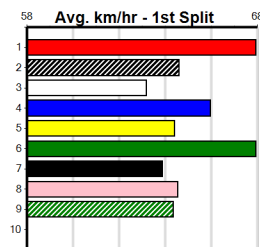

MILLERS MUZZLES

Distance: 460m, Race Type: Mixed 4/5, Total Prizemoney: $3,360
1st: $2,250, 2nd: $690, 3rd: $345, 4th: $75

Watchdog Tips:

Bet:

Form Box	Wgt	Dist	Track	Date	Time	BON	Margin	1st/2nd (Time)	PIR	Checked	Comment	WR	Split 1	S/P	Grade

ICE BATH FORTH [4]

FW Dog Aug-21 Sire: MEPUNGA CRUZER Dam: BIG BREBLER
Owner(s): M Wright
Trainer: Mathew Wright (Wangoom)
Winning Distances: < 300m (0) 300 - 399m (0) 400 - 499m (8) 500 - 599m (2) 600 - 699m (0) > 700m (0)
Winning Weights: 33.2(2) 33.4(1) 33.5(1) 33.6(1) 33.7(1) 33.9(1) 34.0(1) 34.2(1) 34.6(1)

3rd (1)	33.4	450	BAL	R6	07-Apr-24	25.43	24.91	7.50L JOURNEY BEYOND (24.91)	M/533	.	.	.	6.69	$15.90	X45
1st (1)	33.2	525	MEA	R8	13-Apr-24	30.00	29.78	0.50L IRISH NIKKI (30.02)	Q/1111	.	SW	.	5.02	$5.10	5
2nd (4)	33.5	450	WBL	R9	25-Apr-24	25.03	24.87	1.00L BERNIE BURROW (24.98)	Q/222	.	SW	.	6.46	$13.90	SH
2nd (5)	33.4	450	WBL	R8	01-May-24	25.26	24.99	0.50L QUINLAN BALE (25.23)	M/111	.	.	.	6.44	$2.70	S
7th (2)	33.5	515	SAN	R12	09-May-24	30.16	29.19	7.00L FAST MINARDI (29.69)	Q/1113	.	.	.	5.05	$4.50	X45
2nd (5)	33.1	390	WBL	R9	27-Jun-24	22.15	22.05	1.25L JETSON'S FLASH (22.07)	M/32	.	.	.	8.69	$2.80	X45
2nd (7)	32.8	390	WBL	R4	04-Jul-24	22.15	22.08	1.25L SHORE'S PICK (22.08)	M/33	.	.	.	8.57	$1.50	5
6th (4)	32.7	460	GEL	R8	12-Jul-24	26.53	25.68	10.00L WERRIS BALE (25.85)	M/435	.	.	.	6.70	$1.50	X45

Last 3 wins NOT included above

1st (3)	33.2	450	BAL	R6	27-Sep-23	25.09	25.09	4.00L ON THE GREEN (25.37)	M/111	.	.	.	6.48	$1.60	5H
1st (2)	34.0	460	GEL	R8	08-Dec-23	25.84	25.68	1.75L PANAMA RIOT (25.96)	M/211	.	SW	.	6.64	$3.70	X45
1st (5)	33.7	515	SAP	R5	24-Dec-23	29.73	29.39	2.50L NEW WAVE WHINE (29.90)	Q/1111	.	SW	.	5.09	$3.20	5H

Box History

Bx	1st	2nd	3rd	4th	5th	6th	7th	8th
1	3	2	2	1	1			
2	1						1	
3	1		1					
4		3				2		
5	1	2						
6	3				1			
7		2		1				1
8	1	2						

Prize Best Starts Trk/Dts APM: $57680.00, 25.84(2)-8/12/23, 32-10-11-3, 2-1-0-0, 11960

HERE HUGO [5]

BK Dog Apr-22 Sire: MY REDEEMER Dam: BELLE'S ON BOOST
Owner(s): Smith Racing (SYN), D Smith, J Smith
Trainer: Danielle Smith (Lara)
Winning Distances: < 300m (0) 300 - 399m (2) 400 - 499m (2) 500 - 599m (0) 600 - 699m (0) > 700m (0)
Winning Weights: 32.6(1) 33.1(1) 33.2(1) 33.4(1)

4th (7)	33.7	425	BEN	R3	24-Mar-24	24.85	23.42	14.00L CHEAP RED WINE (23.87)	M/534	.	.	.	6.78	$65.80	MH
1st (8)	33.4	390	BAL	R1	14-Apr-24	23.19	22.49	4.25L MUCK AROUND (23.49)	M/11	.	.	.	8.65	$8.40	M
2nd (5)	32.6	435	SLE	R3	28-Apr-24	24.83	24.19	1.5L MINTER HONOUR (24.73)	M/112	.	.	.	5.26	$22.40	7
1st (1)	33.2	400	GEL	R9	10-May-24	22.76	22.76	5.50L JUST TIME (23.13)	Q/11	.	SW	.	8.40	$6.30	7
1st (7)	32.6	400	WGL	R2	02-Jul-24	23.10	22.51	4.25L PERCIVAL (23.40)	M/11	.	SW	.	8.35	$2.70	X67H
5th (8)	33.0	400	WGL	R4	09-Jul-24	23.41	22.52	3.5L PERCIVAL (23.18)	S/56	.	.	.	8.66	$4.00	X67F
1st (8)	33.1	390	BAL	R9	17-Jul-24	22.27	21.95	5.00L ASTON WASHINGTON	M/21	.	.	.	8.37	$3.50	RW
7th (6)	33.1	425	BEN	R2	26-Jul-24	24.47	23.79	7.00L MAX PEARL (23.98)	M/337	.	.	.	6.49	$7.20	RWH

Last 3 wins NOT included above

Box History

Bx	1st	2nd	3rd	4th	5th	6th	7th	8th
1	1							
2								
3								
4								
5		1						
6								1
7	1			1				
8	2				1			

Prize Best Starts Trk/Dts APM: $8205.00, FSTD, 8-4-1-0, 0-0-0-0, 6468