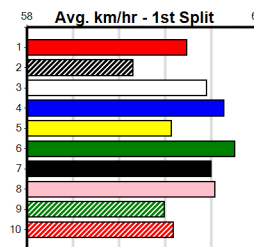

GEELONG PRINTING

Distance: 460m, Race Type: Grade 5, Total Prizemoney: $2,925
1st: $1,950, 2nd: $600, 3rd: $300, 4th: $75

Watchdog Tips:

Bet:

Form Box	Wgt	Dist	Track	Date	Time	BON	Margin	1st/2nd (Time)	PIR	Checked	Comment	WR	Split 1	S/P	Grade

INTERSTATE GIRL (NSW)[5]

BK Bitch **May-22** Sire: SUPERIOR PANAMA Dam: REALLY UNREAL
Owner(s): N Powell Trainer: Jason Sharp (Lara)
Winning Distances: < 300m (0) 300 - 399m (1) 400 - 499m (2) 500 - 599m (1) 600 - 699m (0) > 700m (0)
Winning Weights: 25.4(1) 26.4(1) 26.7(1) 27.1(1)

1st (6)	26.4	390	SHP	R9	13-Jun-24	22.24	22.17	4.00L HARBOUR LIGHTS (22.51)	M/11	.	.	.	8.40	$2.60	T3-7
6th (8)	26.6	400	WGL	R3	18-Jun-24	23.35	22.54	6.00L ASTON IMAGE (22.93)	S/46	.	.	.	8.60	$4.10	X67
4th (3)	26.8	390	WBL	R9	24-Jun-24	22.76	22.13	8.00L OUR ILLUSIONIST (22.21)	S/25	.	.	.	8.90	$3.30	6G
1st (1)	26.7	460	GEL	R7	02-Jul-24	26.25	25.94	0.75L TOUGH TAZ (26.29)	M/111	.	.	.	6.55	$3.30	6G
3rd (8)	26.7	460	GEL	R8	09-Jul-24	26.42	26.13	3.00L TADEN BALE (26.22)	M/311	.	.	.	6.74	$6.10	5
1st (5)	27.1	460	GEL	R8	16-Jul-24	26.13	25.75	1.00L TINKER MIKE (26.19)	M/111	.	.	.	6.54	$4.00	5
8th (5)	26.9	525	MEA	R12	20-Jul-24	31.34	29.73	17.00 IRISH LUCY (30.16)	M/6777	.	.	.	5.21	$21.00	5
6th (4)	26.8	525	MEA	R11	27-Jul-24	30.96	30.09	3.5L ACID TEST (30.71)	M/2222	.	.	.	5.20	$20.30	5

Last 3 wins NOT included above

1st (5)	25.4	500	BEN	R2	24-Apr-24	28.61	28.24	6.50L RUNNING BLIND (29.06)	Q/111	.	.	.	6.48	$1.80	T3-M

Prize Best Starts Trk/Dts APM: $5175.00, 26.13(5)-16/7/24, 15-4-1-1, 3-2-0-1, 4031

BELLA LA VITA [5]

BD Bitch **May-21** Sire: HARD STYLE RICO Dam: SACHI
Owner(s): T Deglaitis Trainer: Troy Deglaitis (Moolap)
Winning Distances: < 300m (0) 300 - 399m (0) 400 - 499m (8) 500 - 599m (1) 600 - 699m (0) > 700m (0)
Winning Weights: 30.8(1) 31.1(2) 31.2(3) 31.3(1) 31.4(2)

2nd (4)	30.8	460	GEL	R9	07-Jun-24	26.20	25.62	2.00L POWER OUT (26.07)	M/855	.	.	.	6.95	$11.00	SH
7th (2)	30.5	450	SHP	R3	15-Jun-24	25.68	24.94	5.50L POWER PAWS (25.32)	M/567	.	.	.	6.81	$28.50	GL
2nd (8)	30.6	390	BAL	R10	19-Jun-24	22.16	21.91	3.00L ASTON KENNEDY (21.96)	S/45	.	.	.	8.64	$6.70	5
5th (4)	30.9	390	BAL	R9	26-Jun-24	22.39	22.01	4.25L TIGGERLONG GAS (22.10)	M/75	.	.	.	8.71	$11.90	X45
6th (7)	31.3	460	GEL	R8	05-Jul-24	26.23	25.54	10.00 HOUSE OF TURBO (25.54)	M/887	.	.	.	6.85	$35.20	X45
8th (8)	30.9	425	BEN	R10	12-Jul-24	24.73	23.86	13.00 SKINNY OLIVE (23.86)	M/778	.	.	.	6.71	$23.50	5
5th (1)	30.7	460	GEL	R8	19-Jul-24	25.99	25.17	12.00 PASS THE BUCK (25.17)	M/667	.	.	.	6.74	$49.20	X45
4th (8)	30.9	460	GEL	R8	26-Jul-24	26.15	25.91	3.5L BARTY CROUCH (25.91)	M/445	.	.	.	6.69	$7.00	X45

Last 3 wins NOT included above

1st (7)	31.4	460	GEL	R7	12-Feb-24	25.82	25.79	1.00L GEORGIE BALE (25.89)	M/222	.	SW	.	6.63	$13.60	5
1st (6)	31.1	500	BEN	R6	19-Apr-24	28.35	28.11	1.25L KRAMEN SHOUT (28.43)	M/322	.	.	.	6.63	$3.60	5
1st (4)	31.2	400	GEL	R4	25-May-24	22.40	22.40	4.50L JAMES'S ENTITY (22.72)	M/11	.	.	.	8.37	$6.10	5

Prize Best Starts Trk/Dts APM: $23730.00, 25.82(7)-12/2/24, 47-9-8-3, 23-5-4-1, 6416