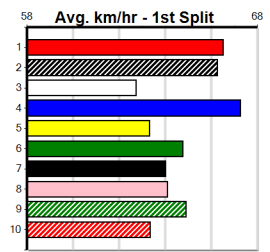

JVDM GREEN LIGHT ON PODCAST

Distance: 350m, Race Type: Grade 5 T3, Total Prizemoney: $1,530
1st: $1,000, 2nd: $320, 3rd: $160, 4th: $50

Watchdog Tips: [ ] [ ] [ ] [ ] Bet: [ ]

ANGRY FRANKY [5]
BK Bitch Jan-22 Sire: FERAL FRANKY Dam: PHILADELPHIA PIP
Owner(s): S Collyer
Trainer: Steven Collyer (North Coburg)
Winning Distances: < 300m (0) 300 - 399m (3) 400 - 499m (0) 500 - 599m (0) 600 - 699m (0) > 700m (0)
Winning Weights: 27.1(1) 28.3(2)
2nd (1) 28.6 350 HVL R5 07-Jun-24 19.66 19.55 0.75L URANA RHINO (19.62) M/3 . . . VO . 6.71 $9.10 T3-RW
1st (3) 28.3 350 HVL R4 14-Jun-24 19.61 19.40 2.50L URANA RHINO (19.79) M/3 . . . . . 6.65 $5.90 T3-RW
3rd (7) 28.0 350 HVL R5 21-Jun-24 19.93 19.54 4.00L PACIFIC SURF (19.66) M/7 . . . . . 6.77 $3.60 T3-5
5th (6) 27.8 350 HVL R5 28-Jun-24 20.06 19.34 5.50L PACIFIC SURF (19.68) M/5 . . . . . 6.79 $2.90 T3-5
4th (7) 27.6 460 GEL R6 02-Jul-24 26.65 25.94 11.00 THIEF RETURNS (25.94) M/112 . . . . . 6.61 $38.10 5
5th (8) 28.0 350 HVL R5 10-Jul-24 20.02 19.62 5.00L MIKE ANGELO ZEAL (19.68) M/3 . . . . . 6.68 $4.30 T3-RW
4th (5) 28.1 350 HVL R5 12-Jul-24 19.80 19.47 2.75L ZIPPI MUSTANG (19.61) M/6 . . . . . 6.80 $16.10 T3-5
7th (6) 28.0 350 HVL R6 19-Jul-24 19.85 18.99 7.00L TASTE OF HELL (19.37) M/7 . . . . . 6.73 $39.20 5
Last 3 wins NOT included above
1st (1) 27.1 300 HVL R1 26-Nov-23 17.11 16.48 0.50L ABSOLUTE COOPER (17.14) M/3 . . . . . 3.99 $4.50 M
1st (2) 28.3 300 HVL R9 11-Jan-24 17.16 16.88 0.50L ZAMBORA'S GIRL (17.19) M/7 . . . . . 4.17 $3.40 7

OUR GIRL SOCKS [5]
BK Bitch Sep-20 Sire: MY REDEEMER Dam: FABREGAL
Owner(s): L Pellow
Trainer: Garry Johnson (Chum Creek)
Winning Distances: < 300m (0) 300 - 399m (2) 400 - 499m (3) 500 - 599m (0) 600 - 699m (0) > 700m (0)
Winning Weights: 27.5(1) 28.0(1) 28.2(1) 28.3(1) 28.5(1)
4th (2) 28.2 300 HVL R12 24-Jan-24 17.32 16.66 3.00L BLITZEN VIXEN (17.12) M/5 . . . . . 4.05 $6.70 5
4th (8) 28.3 300 HVL R12 07-Feb-24 17.34 16.96 3.5L SHE'S SOMETHING (17.10) M/7 . . . . . 4.05 $5.90 5
8th (6) 28.1 350 HVL R7 21-Feb-24 20.38 19.38 9.50L CITI FIELD (19.72) M/7 . . . . . 6.92 $9.60 5
7th (7) 26.9 350 HVL R5 28-Jun-24 20.27 19.34 8.50L PACIFIC SURF (19.68) M/7 . . . . . 6.85 $41.90 T3-5
5th (3) 26.9 350 HVL R10 01-Jul-24 19.93 19.65 3.5L PERFECT SAL (19.70) M/3 . . . . . 6.67 $55.20 T3-5
3rd (7) 27.0 300 HVL R12 10-Jul-24 17.39 16.99 2.75L IRISH BREW (17.21) M/2 . . . . . 4.09 $9.80 T3-5
2nd (4) 27.2 300 HVL R12 18-Jul-24 17.16 16.95 0.50L FIREBIRD FLYER (17.13) Q/1 . . . . . 3.95 $14.80 T3-5
3rd (7) 27.7 300 HVL R4 26-Jul-24 17.12 16.76 2.25L TASMAN HOPE (16.97) Q/2 . . . . . 3.98 $18.10 T3-5
Last 3 wins NOT included above
1st (7) 28.5 350 HVL R9 31-Mar-23 19.57 19.41 3.25L NO ANCHOVIES (19.80) Q/1 . . . SW . 6.56 $3.00 T3-6
1st (5) 28.3 425 BEN R3 04-Apr-23 24.12 23.88 3.75L LALA SPEED (24.38) Q/111 . . . . . 6.61 $2.70 X67
1st (5) 28.2 300 HVL R12 11-Jan-24 17.15 16.88 1.5L POWER CHARGE (17.25) Q/1 . . . . . 4.01 $2.50 5