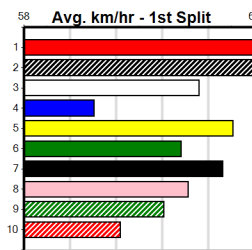

PITSTOP MOWER REPAIRS

8

1:08PM

(VIC time)

Distance: 350m, Race Type: Grade 5 T3, Total Prizemoney: $1,530
1st: $1,000, 2nd: $320, 3rd: $160, 4th: $50

Watchdog Tips:

Bet:

Form Box Wgt Dist Track Date Time BON Margin 1st/2nd (Time) PIR Checked Comment WR Split 1 S/P Grade

ASTON SCORCHER [5]
BK Dog Mar-20
Owner(s): R Borda
Sire: ASTON KIMETTO Dam: ASTON VIVA
Trainer: Chloe Van de maat (Healesville)
Winning Distances: < 300m (0) 300 - 399m (24) 400 - 499m (0) 500 - 599m (0) 600 - 699m (0) > 700m (0)
Winning Weights: 32.4(3) 32.5(2) 32.8(1) 33.0(1) 33.5(1) 33.7(1) 33.9(2) 34.1(1) 34.2(1) 34.3(1) 34.4(2) 34.5(1) 34.6(4)
Box History: Table with columns Bx, 1st, 2nd, 3rd, 4th, 5th, 6th, 7th, 8th and rows for each horse position.

SUPERFLY GIRL [5]
BK Bitch Aug-21
Owner(s): C Gay
Sire: SHIMA SHINE Dam: NO VACANCY
Trainer: Victor Gay (Hastings)
Winning Distances: < 300m (0) 300 - 399m (4) 400 - 499m (3) 500 - 599m (0) 600 - 699m (0) > 700m (0)
Winning Weights: 26.3(1) 26.8(2) 27.3(1) 27.4(2) 27.7(1)
Box History: Table with columns Bx, 1st, 2nd, 3rd, 4th, 5th, 6th, 7th, 8th and rows for each horse position.

DA VINCI [5]
BK Dog Oct-21
Owner(s): B Sykes
Sire: BARCIA BALE Dam: OFTEN IMITATED
Trainer: Bryan Sykes (Upper Beaconsfield)
Winning Distances: < 300m (0) 300 - 399m (1) 400 - 499m (2) 500 - 599m (0) 600 - 699m (0) > 700m (0)
Winning Weights: 38.3(1) 38.6(1) 38.9(1)
Box History: Table with columns Bx, 1st, 2nd, 3rd, 4th, 5th, 6th, 7th, 8th and rows for each horse position.

BLACK PRESTIGE [5]
BK Bitch May-22
Owner(s): Eye Candy (SYN), C Wilk, K Gorman
Sire: ZIPPING GARTH Dam: DREAMY EYES
Trainer: Christian Wilk (Tanjil South)
Winning Distances: < 300m (0) 300 - 399m (1) 400 - 499m (3) 500 - 599m (0) 600 - 699m (0) > 700m (0)
Winning Weights: 29.8(2) 30.3(1) 30.8(1)
Box History: Table with columns Bx, 1st, 2nd, 3rd, 4th, 5th, 6th, 7th, 8th and rows for each horse position.

TOMIDA [5]
BK Dog Jan-20
Owner(s): EBAYER PLUM (SYN), D Plumridge, M Ebeyer, T Sando, R Stock, A Stock
Sire: MY REDEEMER Dam: SUMMER NIGHTS
Trainer: Jennifer Thorpe (Arthurs Creek)
Winning Distances: < 300m (0) 300 - 399m (0) 400 - 499m (4) 500 - 599m (3) 600 - 699m (0) > 700m (0)
Winning Weights: 32.1(1) 32.2(2) 32.3(2) 33.2(1) 33.4(1)
Box History: Table with columns Bx, 1st, 2nd, 3rd, 4th, 5th, 6th, 7th, 8th and rows for each horse position.