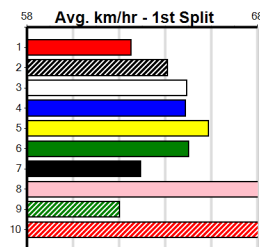

JASON McKEOWN PHOTOGRAPHY

Distance: 300m, Race Type: Grade 5 T3, Total Prizemoney: $1,530
1st: $1,000, 2nd: $320, 3rd: $160, 4th: $50

Watchdog Tips:

Bet:

Table with columns: Form Box, Wgt, Dist, Track, Date, Time, BON, Margin, 1st/2nd (Time), PIR, Checked, Comment, W/R, Split 1, S/P, Grade

WOODROFFE [5]
RF Dog May-20 Sire: ASTON DEE BEE Dam: RACHEL ZANE
Owner(s): N Bischard
Trainer: Neville Bischard (Cohuna)
Winning Distances: < 300m (0) 300 - 399m (4) 400 - 499m (1) 500 - 599m (0) 600 - 699m (0) > 700m (0)
Winning Weights: 36.1(1) 36.8(1) 37.0(1) 37.4(1) 38.1(1)
Race results for 1st, 2nd, 3rd, 4th, 5th, 6th, 7th, 8th positions.

Box History table for Woodroffe [5] and Prize Best Starts table.

CLAN MCMILLAN [5]
WBK Bitch Feb-18 Sire: BANJO BOY Dam: ZIPPING ZALI
Owner(s): M Mizzi
Trainer: Gary Mcmillan (Nambrok)
Winning Distances: < 300m (0) 300 - 399m (9) 400 - 499m (0) 500 - 599m (1) 600 - 699m (0) > 700m (0)
Winning Weights: 25.2(1) 25.5(1) 25.6(1) 25.7(1) 26.1(1) 26.3(1) 26.4(1) 26.8(2) 26.9(1)
Race results for 1st, 2nd, 3rd, 4th, 5th, 6th, 7th, 8th positions.

Box History table for Clan Mcmillan [5] and Prize Best Starts table.

PENNY BLUE DEMON [5]
BE Dog Feb-22 Sire: FERNANDO BALE Dam: MY DEWANA PENNY
Owner(s): C Armstrong
Trainer: Chris Armstrong (Hoppers Crossi)
Winning Distances: < 300m (0) 300 - 399m (4) 400 - 499m (3) 500 - 599m (0) 600 - 699m (0) > 700m (0)
Winning Weights: 26.9(1) 27.6(1) 28.0(1) 28.5(1) 29.0(1) 29.1(1) 29.6(1)
Race results for 1st, 2nd, 3rd, 4th, 5th, 6th, 7th, 8th positions.

Box History table for Penny Blue Demon [5] and Prize Best Starts table.

INTER BEAST BOY [5]
BKW Dog Sep-21 Sire: AUSSIE INFRARED Dam: INTER SANTINA
Owner(s): TONY AND JOE (SYN), T Interligi, J Interligi
Trainer: Joe Interligi (Dandenong North)
Winning Distances: < 300m (0) 300 - 399m (3) 400 - 499m (1) 500 - 599m (0) 600 - 699m (0) > 700m (0)
Winning Weights: 30.5(1) 30.6(1) 30.7(1) 30.8(1)
Race results for 1st, 2nd, 3rd, 4th, 5th, 6th, 7th, 8th positions.

Box History table for Inter Beast Boy [5] and Prize Best Starts table.

ELLIOTT NESS [5]
BKW Dog May-19 Sire: FERNANDO BALE Dam: UP HILL JILL
Owner(s): G Johnson
Trainer: Garry Johnson (Chum Creek)
Winning Distances: < 300m (0) 300 - 399m (9) 400 - 499m (8) 500 - 599m (0) 600 - 699m (0) > 700m (0)
Winning Weights: 27.9(1) 28.2(1) 28.8(1) 28.9(2) 29.0(2) 29.1(1) 29.2(2) 29.4(4) 29.5(1) 29.8(1) 30.4(1)
Race results for 1st, 2nd, 3rd, 4th, 5th, 6th, 7th, 8th positions.

Box History table for Elliott Ness [5] and Prize Best Starts table.

1

2

3

4

5