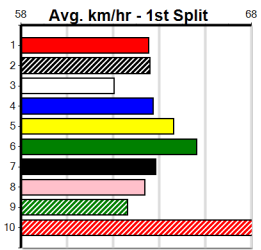

DOWNLOAD THE WATCHDOG APP

4

Distance: 300m, Race Type: Grade 5 T3, Total Prizemoney: $1,530
1st: $1,000, 2nd: $320, 3rd: $160, 4th: $50

11:42AM

(VIC time)

Watchdog Tips:

Bet:

Form Box	Wgt	Dist	Track	Date	Time	BON	Margin	1st/2nd (Time)	PIR	Checked	Comment	WR	Split 1	S/P	Grade

1 FINLEY BALE (NSW)[5]
BK Dog Feb-22 Sire: **BARCIA BALE** Dam: **IYLEE BALE** Trainer: **Deborah Coleman (Lara)**
Owner(s): **B Wheeler**
Winning Distances: **< 300m (0) 300 - 399m (4) 400 - 499m (0) 500 - 599m (0) 600 - 699m (0) > 700m (0)**
Winning Weights: **29.4(1) 30.3(1) 30.4(1) 30.6(1)**

Box	1st	2nd	3rd	4th	5th	6th	7th	8th
1								
2								
3	1	2	1					
4								
5								
6								
7								
8	1		1					

Prize Best Starts Trk/Dts APM: $6090.00 FSH 28-4-3-3 0-0-0-0 2808

2 ARABIAN PRINCESS [5]
BK Bitch May-21 Sire: **AUSSIE INFRARED** Dam: **GOTHAM QUEEN** Trainer: **Sean Lithgow (Devon Meadows)**
Owner(s): **SMKN (SYN), M Lithgow, D Maynes, K Maynes, N Riseley, E Avdulla**
Winning Distances: **< 300m (0) 300 - 399m (2) 400 - 499m (1) 500 - 599m (0) 600 - 699m (0) > 700m (0)**
Winning Weights: **25.0(1) 25.5(1) 25.8(1)**

Box	1st	2nd	3rd	4th	5th	6th	7th	8th
1								
2	1							
3		1						
4			2					
5				2				
6								
7								
8	1		2	1	1	3	1	2

Prize Best Starts Trk/Dts APM: $7361.25 NBT 46-3-6-5 5-0-0-0 2322

3 WHIZZER [5]
WBK Dog Apr-21 Sire: **WHISKEY RIOT** Dam: **LEKTRA MISS** Trainer: **Loren Dalziel (Longwarry)**
Owner(s): **J Belsham**
Winning Distances: **< 300m (0) 300 - 399m (2) 400 - 499m (2) 500 - 599m (0) 600 - 699m (0) > 700m (0)**
Winning Weights: **28.9(1) 29.0(1) 30.1(1) 30.5(1)**

Box	1st	2nd	3rd	4th	5th	6th	7th	8th
1	1							
2		1						
3								
4								
5								
6								
7								
8	1		1					1

Prize Best Starts Trk/Dts APM: $4450.00 NBT 23-4-0-2 3-0-0-1 1413

4 MILLARA'S MONEY [5]
BK Dog Nov-20 Sire: **FERNANDO BALE** Dam: **DREAMY EYES** Trainer: **Christian Wilk (Tanjil South)**
Owner(s): **Eye Candy (SYN), C Wilk, K Gorman**
Winning Distances: **< 300m (0) 300 - 399m (1) 400 - 499m (4) 500 - 599m (0) 600 - 699m (0) > 700m (0)**
Winning Weights: **29.1(1) 29.7(2) 30.1(1) 30.2(1)**

Box	1st	2nd	3rd	4th	5th	6th	7th	8th
1								
2	1							
3								
4								
5								
6								
7								
8								

Prize Best Starts Trk/Dts APM: $15535.00 NBT 59-5-9-11 2-0-0-2 4622

5 GARY KNEW IT [5]
BK Dog Mar-22 Sire: **FERNANDO BALE** Dam: **ANASTASIA** Trainer: **Stephen Tabb (Lara)**
Owner(s): **S Randle**
Winning Distances: **< 300m (0) 300 - 399m (3) 400 - 499m (0) 500 - 599m (0) 600 - 699m (0) > 700m (0)**
Winning Weights: **27.2(1) 28.2(1) 28.3(1)**

Box	1st	2nd	3rd	4th	5th	6th	7th	8th
1								
2								
3								
4								
5								
6								
7								
8								

Prize Best Starts Trk/Dts APM: $5630.00 17.01(6)-7/6/24 22-3-4-5 15-3-2-3 3432