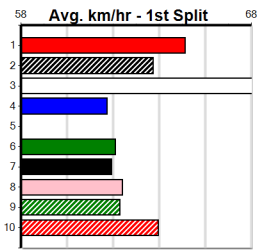

Watchdog Tips: [ ] [ ] [ ] [ ] Bet: [ ]

FLYING BESSIE [6] BIKS
BK Bitch Jan-22 Sire: ZAMBORA BROCKIE Dam: BESSIE'S DAISY
Owner(s): T Dorrington
Winning Distances: < 300m (0) 300 - 399m (2) 400 - 499m (0) 500 - 599m (0) 600 - 699m (0) > 700m (0)
Winning Weights: 27.3(1) 27.6(1)
6th (3) 27.7 400 GEL R1 04-Jun-24 23.76 22.69 12.00 SUDOKU JAXON (22.99) Q/16 . V10 . 8.58 $9.60 M
ST (-) 27.2 400 GEL 18-Jun-24 23.29 14.00 Trial Not Cleared M/45 . 5of5 . 8.41 . ST
ST (-) 27.1 300 HVL 28-Jun-24 17.46 9.00L Trial Cleared M/22 . 4of4 . 4.08 . ST
1st (2) 27.3 300 HVL R2 05-Jul-24 17.20 16.98 4.25L PROVOCATION (17.48) M/1 . . . 4.06 $2.40 T3-M
1st (4) 27.6 350 HVL R3 10-Jul-24 20.07 19.62 0.50L DAREN'S TIGER (20.11) M/2 . . . 6.71 $2.90 T3-7
4th (2) 27.4 350 HVL R7 18-Jul-24 20.05 19.56 4.00L RIGHT SIDE UP (19.78) M/1 . . . 6.61 $14.30 T3-6
2nd (5) 28.2 300 HVL R9 23-Jul-24 17.08 16.72 1.00L DOWN SOUTH GIRL (17.01) M/2 . SW . 4.05 $6.50 T3-RW
5th (5) 27.8 300 HVL R10 26-Jul-24 17.11 16.76 4.00L HEAD HUNTER (16.83) M/4 . . . 4.11 $4.50 T3-6
Last 3 wins NOT included above
Prize Best $2950.00
Starts 17.20(2)-5/7/24
Trk/Dts 11-2-2-1
APM 3-1-1-0 2666

NORMAL LIFE [6]
BK Bitch Aug-21 Sire: NEED MY MONEYNOW Dam: LITTLE BIT SLICK
Owner(s): Dayas Star (SYN), G Ithier, C Ithier
Winning Distances: < 300m (0) 300 - 399m (1) 400 - 499m (1) 500 - 599m (0) 600 - 699m (0) > 700m (0)
Winning Weights: 28.2(1) 28.5(1)
6th (4) 29.0 300 HVL R11 07-Jun-24 17.35 16.73 5.00L GARY KNEW IT (17.01) M/3 . . . 4.06 $12.00 T3-6
4th (7) 29.0 300 HVL R9 21-Jun-24 17.28 16.81 2.75L MAGIC MOON CHILD (17.09) M/5 . . . 4.04 $8.10 T3-6
2nd (8) 29.1 300 HVL R10 05-Jul-24 17.18 16.98 2.75L DINOSAUR DEANO (17.01) M/3 . . . 4.02 $16.80 T3-6
7th (2) 28.8 350 TRA R10 10-Jul-24 20.75 19.79 8.50L RHINE STAR (20.19) S/545 . . . 6.84 $5.00 RW
3rd (3) 28.9 300 HVL R10 12-Jul-24 17.27 16.68 1.00L DEVIL IN ME (17.20) M/2 . . . 4.02 $23.60 T3-6
3rd (8) 28.9 400 WGL R10 18-Jul-24 23.54 22.88 4.50L GARY ON STILTS (23.24) M/33 . . . 8.73 $6.90 6G
6th (1) 29.2 300 HVL R9 23-Jul-24 17.39 16.72 5.50L DOWN SOUTH GIRL (17.01) M/7 . . . 4.14 $11.60 T3-RW
7th (2) 29.3 300 HVL R10 26-Jul-24 17.32 16.76 7.00L HEAD HUNTER (16.83) M/8 . . . 4.25 $30.20 T3-6
Last 3 wins NOT included above
1st (7) 28.2 390 BAL R9 25-Sep-23 22.52 22.11 9.50L REDEMPTION ROCK (23.17) Q/11 . . . 8.49 $4.00 T3-M
1st (2) 28.5 400 GEL R9 26-Dec-23 22.87 22.58 0.75L SHERICKA (22.92) Q/11 . . . 8.33 $21.90 7
Prize Best $4550.00
Starts NBT
Trk/Dts 30-2-4-6
APM 8-0-2-1 1644