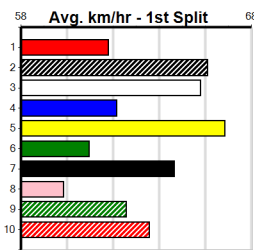

MONTROSE IGA LIQUOR

Distance: 350m, Race Type: Tier 3 - Grade 7, Total Prizemoney: $1,530
1st: $1,000, 2nd: $320, 3rd: $160, 4th: $50

Watchdog Tips: [ ] [ ] [ ] [ ] Bet: [ ]

STRAIGHT FACTS [7]
BK Dog Jan-22 Sire: SHIMA SHINE Dam: AMARA LUCY
Owner(s): Reynolds Cram (SYN), C Reynolds, B Cram
Trainer: Chris Reynolds (Little River)
Winning Distances: < 300m (0) 300 - 399m (0) 400 - 499m (1) 500 - 599m (0) 600 - 699m (0) > 700m (0)
Winning Weights: 33.5(1)
Race results table with columns: 3rd, 1st, 2nd, 6th, 7th, 8th, 3rd, 1st, 2nd, 6th, 7th, 8th, Prize, Best, Starts, Trk/Dts, APM.

BALDO [7]
BK Dog Jan-21 Sire: BARCIA BALE Dam: CHIQUITA LASS
Owner(s): M Collyer
Trainer: Murray Collyer (Coburg East)
Winning Distances: < 300m (0) 300 - 399m (1) 400 - 499m (0) 500 - 599m (0) 600 - 699m (0) > 700m (0)
Winning Weights: 33.3(1)
Race results table with columns: 8th, 7th, 3rd, 5th, 4th, 3rd, 5th, 4th, 3rd, 1st, Prize, Best, Starts, Trk/Dts, APM.

BROADY BOB [7]
F Dog Apr-22 Sire: ORSON ALLEN Dam: ORIENTAL JADE
Owner(s): BROADY (SYN), P Denman, d Denman, J Houston, J Randall, M Hughes, N Hill, T Harbinson, J Ba
Trainer: Arron Roche (Merrigum)
Winning Distances: < 300m (0) 300 - 399m (1) 400 - 499m (0) 500 - 599m (0) 600 - 699m (0) > 700m (0)
Winning Weights: 30.5(1)
Race results table with columns: 7th, ST, 4th, 7th, 3rd, 1st, 3rd, ST, Prize, Best, Starts, Trk/Dts, APM.

PAW OLYMPIA (NSW)[7]
BK Bitch Jul-22 Sire: JS FLAMIN ACE Dam: DYNA ADRIA
Owner(s): B Wheeler
Trainer: Robert Camilleri (Lara)
Winning Distances: < 300m (0) 300 - 399m (0) 400 - 499m (1) 500 - 599m (0) 600 - 699m (0) > 700m (0)
Winning Weights: 25.9(1)
Race results table with columns: 8th, 6th, 4th, 2nd, 2nd, 6th, 1st, 4th, Prize, Best, Starts, Trk/Dts, APM.

CRYPTO PRINCE [7]
BK Dog Sep-22 Sire: ASTON RUPEE Dam: PRINCESS LACE
Owner(s): Crypto Syndicate (SYN), B De rozario, M Brigham
Trainer: Brendan De rozario (Cranbourne)
Winning Distances: < 300m (0) 300 - 399m (0) 400 - 499m (1) 500 - 599m (0) 600 - 699m (0) > 700m (0)
Winning Weights: 31.4(1)
Race results table with columns: 3rd, 4th, 1st, 5th, 6th, Prize, Best, Starts, Trk/Dts, APM.

1

2

3

4

5