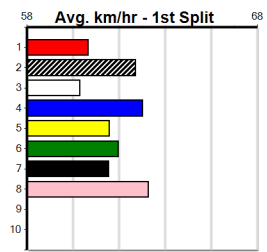

Watchdog Tips:

Bet:

Form Box Wgt Dist Track Date Time BON Margin 1st/2nd (Time) PIR Checked Comment W/R Split 1 S/P Grade

1 SNOW RENAISSANCE (NSW)[
BEED Bitch Apr-21 Sire: FERNANDO BALE Dam: SNOW FANTASY Trainer: Kenneth Doidge (Murchison)
Owner(s): K Doidge
Winning Distances: < 300m (0) 300 - 399m (0) 400 - 499m (0) 500 - 599m (0) 600 - 699m (0) > 700m (0)
Winning Weights:
4th (4) 27.9 350 HVL R2 10-May-24 20.52 19.66 3.75L MIAMI TICKET (20.27) M/8 6.99 $27.50 T3-M
7th (2) 27.7 425 BEN R2 15-May-24 25.00 24.04 3.25L MCIVOR JEWELS (24.78) M/888 7.11 $84.10 T3-M
6th (2) 28.4 650 SHP R4 20-May-24 39.35 37.70 24.00 JAMARRA (37.70) Q/6666 . V5 18.59 $42.40 RW
5th (6) 28.4 350 HVL R2 29-May-24 20.48 19.45 5.50L DAREN'S TIGER (20.12) M/8 7.18 $41.60 M
6th (2) 28.3 450 SHP R2 06-Jun-24 26.65 25.52 13.00 PAW XAVIER (25.75) M/888 7.25 $108.50 T3-M
5th (3) 28.8 450 SHP R3 20-Jun-24 26.34 25.40 11.00 SAVVY LONG LEGS (25.57) M/887 7.08 $51.00 M
2nd (1) 28.7 425 BEN R3 03-Jul-24 24.98 24.04 2.25L MISS BOOM (24.84) M/566 7.12 $16.90 M
8th (1) 29.2 650 SHP R7 08-Jul-24 39.67 37.62 30.00 JAMARRA (37.62) Q/8888 . V10 18.36 $36.50 RW
Last 3 wins NOT included above

Box History table with columns Bx, 1st, 2nd, 3rd, 4th, 5th, 6th, 7th, 8th and Prize Best Starts Trk/Dts APM.

2 I'M A TREASURE (NSW)[M]
BK Bitch Oct-21 Sire: MEPUNGA BLAZER Dam: IRMA ADELINE Trainer: Craig Treasure (Moe)
Owner(s): C Treasure
Winning Distances: < 300m (0) 300 - 399m (0) 400 - 499m (0) 500 - 599m (0) 600 - 699m (0) > 700m (0)
Winning Weights:
2nd (2) 28.5 400 WGL R1 30-May-24 23.59 22.96 5.50L DANCING DARCIE (23.23) S/34 8.84 $2.00 T3-M
3rd (8) 28.5 400 WGL R2 04-Jun-24 23.22 22.82 2.50L CRYPTO PRINCE (23.05) M/33 8.64 $6.20 T3-M
5th (7) 28.2 390 BAL R2 16-Jun-24 23.15 22.46 5.50L CLASSY MUSTANG (22.78) M/75 8.92 $4.00 T3-M
2nd (5) 28.2 450 BAL R1 23-Jun-24 25.96 25.50 6.50L PSYCHO BUDDY (25.52) M/322 6.75 $11.60 T3-M
5th (8) 28.2 350 HVL R2 28-Jun-24 20.40 19.34 4.00L RIPPED MIKADO (20.12) S/7 7.01 $6.50 T3-M
4th (8) 28.0 460 WGL R1 04-Jul-24 26.79 26.13 9.00L FLYING PROUD (26.17) Q/122 6.64 $17.20 M
2nd (6) 27.7 435 SLE R1 17-Jul-24 25.19 24.54 2.00L STORMY SECRET (25.05) M/122 . SW 5.36 $25.30 M
3rd (4) 27.7 435 SLE R2 24-Jul-24 25.17 24.44 2.25L MR. GROOVE (25.02) M/322 5.37 $3.90 M
Last 3 wins NOT included above

Box History table with columns Bx, 1st, 2nd, 3rd, 4th, 5th, 6th, 7th, 8th and Prize Best Starts Trk/Dts APM.