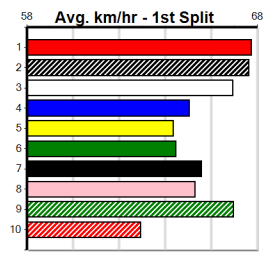

OUTER EAST FOOTBALL NETBALL COMP

Distance: 350m, Race Type: Grade 5 T3, Total Prizemoney: $1,530
1st: $1,000, 2nd: $320, 3rd: $160, 4th: $50

Watchdog Tips: [ ] [ ] [ ] [ ] Bet: [ ]

Form Box Wgt Dist Track Date Time BON Margin 1st/2nd (Time) PIR Checked Comment W/R Split 1 S/P Grade

HARD PRESS [5] BEBD Bitch Nov-21 Sire: FERNANDO BALE Dam: HOT CHARMOLA
Owner(s): D Bourke
Winning Distances: < 300m (0) 300 - 399m (3) 400 - 499m (1) 500 - 599m (3) 600 - 699m (0) > 700m (0)
Winning Weights: 26.4(1) 27.0(1) 27.2(1) 27.5(2) 27.6(1) 27.8(1)
6th (5) 27.8 515 SAN R12 30-May-24 30.86 29.95 4.75L EMOLGA BALE (30.53) Q/1245 . . . 5.09 $12.20 5
3rd (6) 27.8 350 HVL R6 09-Jun-24 19.54 19.29 3.75L MILE A MINUTE (19.30) M/1 . . . 6.51 $24.10 5
3rd (1) 27.9 350 HVL R5 16-Jun-24 19.49 19.07 1.75L MY BOY ROBERT (19.38) Q/2 . . . 6.50 $10.90 5
8th (4) 27.8 350 HVL R7 23-Jun-24 20.07 19.02 8.00L DJANGO MASKIELL (19.51) Q/4 . . . 6.65 $2.40 5
2nd (5) 27.3 400 WGL R12 02-Jul-24 23.39 22.51 1.00L CRUELLA (23.32) M/33 . . . 8.54 $3.20 5
6th (5) 27.6 300 HVL R11 07-Jul-24 17.05 16.75 4.50L CHALLIS CANDY (16.75) M/2 . . . 3.96 $19.00 5
6th (2) 27.6 350 HVL R6 14-Jul-24 19.97 19.35 4.00L PEACOCK (19.70) M/5 . . . 6.74 $28.60 5
6th (3) 28.0 350 HVL R8 26-Jul-24 19.77 19.57 3.00L SWEET ALESSIA (19.57) M/5 . . . 6.77 $4.80 T3-5
Last 3 wins NOT included above
1st (2) 27.0 525 MEP R5 17-Jan-24 30.55 29.93 0.50L SAILPLANE (30.57) M/2122 . . . 5.19 $3.80 5
1st (8) 27.8 350 HVL R8 17-May-24 19.59 19.45 2.25L OUR DREAMER (19.74) Q/2 . . . SW 6.60 $1.60 T3-5
1st (1) 27.6 350 HVL R8 24-May-24 19.54 19.42 1.00L INTER SPARKLE (19.60) M/1 . . . . 6.51 $1.60 T3-5

Box History table for HARD PRESS [5] with columns Bx, 1st, 2nd, 3rd, 4th, 5th, 6th, 7th, 8th and Prize Best Starts, Trk/Dts, APM.

HAMILLSON [5] BEBD Dog Jun-19 Sire: OUT OF RANGE Dam: RINGADING SISTER
Owner(s): FARRELL AND HILL (SYN), R Hill, R Farrell
Winning Distances: < 300m (0) 300 - 399m (2) 400 - 499m (4) 500 - 599m (13) 600 - 699m (0) > 700m (0)
Winning Weights: 32.8(1) 33.0(1) 33.1(2) 33.2(1) 33.3(6) 33.4(2) 33.5(1) 33.6(5)
3rd (3) 33.4 350 HVL R6 17-May-24 19.54 19.45 1.5L BEAR LEE BANDIT (19.45) M/1 . . . 6.58 $9.10 T3-5
2nd (7) 33.5 400 WGL R5 04-Jun-24 23.02 22.82 1.5L ROCK BALBOA (22.92) M/32 . . . 8.55 $3.30 T3-5
2nd (8) 33.4 460 WGL R12 11-Jun-24 26.52 25.67 4.25L JEBEDIAH (26.23) M/222 . . . 6.66 $6.20 VET
7th (6) 33.4 350 HVL R5 16-Jun-24 19.82 19.07 6.50L MY BOY ROBERT (19.38) M/7 . . . 6.81 $39.40 5
3rd (3) 33.6 350 HVL R7 23-Jun-24 19.79 19.02 4.00L DJANGO MASKIELL (19.51) M/6 . . . 6.70 $23.70 5
7th (7) 33.4 350 HVL R7 14-Jul-24 19.92 19.35 4.25L SUPER TONE (19.63) M/8 . . . 6.77 $28.00 5
6th (3) 33.4 350 HVL R8 21-Jul-24 19.70 19.12 7.00L SONIC DIESEL (19.22) M/7 . . . 6.73 $60.30 X45
3rd (7) 33.7 350 HVL R8 26-Jul-24 19.62 19.57 1.00L SWEET ALESSIA (19.57) M/4 . . . 6.76 $12.60 T3-5
Last 3 wins NOT included above
1st (6) 33.1 515 SAN R10 29-Jun-23 30.05 29.27 0.10L SUGAR VIOLET (30.05) M/2333 . . . 5.13 $12.00 5
1st (5) 33.4 350 HVL R8 03-May-24 19.72 19.59 0.50L SMILING SPANIARD (19.74) M/1 . . . SW 6.61 $3.70 T3-5
1st (5) 33.6 350 HVL R6 10-May-24 19.69 19.66 1.75L TASSIE TIME (19.81) Q/3 . . . SW 6.65 $5.10 T3-5