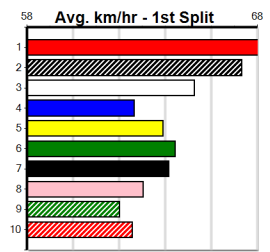

MR HUMMER LIMOS (1-2 WINS)

Distance: 350m, Race Type: Tier 3 - Restricted Win, Total Prizemoney: $1,530
1st: $1,000, 2nd: $320, 3rd: $160, 4th: $50

Watchdog Tips:

Bet:

Table with columns: Form Box, Wgt, Dist, Track, Date, Time, BON, Margin, 1st/2nd (Time), PIR, Checked, Comment, WR, Split 1, S/P, Grade

MY BOY TED [6]
RF Dog Feb-22 Sire: HOUDINI BOY Dam: IT'S A JEWEL
Owner(s): K Norton
Trainer: Kylie Norton (Craigieburn)
Winning Distances: < 300m (0) 300 - 399m (2) 400 - 499m (0) 500 - 599m (0) 600 - 699m (0) > 700m (0)
Winning Weights: 35.0(1) 35.1(1)
Race results table with columns: Rank, Dog, Date, Time, Margin, Sire, Dam, PIR, Checked, Comment, WR, Split 1, S/P, Grade, Prize, Best, Starts, Trk/Dts, APM

INTER TERRA [6]
BK Bitch Sep-21 Sire: AUSSIE INFRARED Dam: INTER SANTINA
Owner(s): TONY AND JOE (SYN), T Interligi, J Interligi
Trainer: Joe Interligi (Dandenong North)
Winning Distances: < 300m (0) 300 - 399m (2) 400 - 499m (0) 500 - 599m (0) 600 - 699m (0) > 700m (0)
Winning Weights: 27.1(1) 27.3(1)
Race results table with columns: Rank, Dog, Date, Time, Margin, Sire, Dam, PIR, Checked, Comment, WR, Split 1, S/P, Grade, Prize, Best, Starts, Trk/Dts, APM

ANOKE [6]
BD Dog Sep-21 Sire: BARCIA BALE Dam: MARLEY SPRITE
Owner(s): J Daffy
Trainer: Vincent Daffy (Eumemmerring)
Winning Distances: < 300m (0) 300 - 399m (0) 400 - 499m (1) 500 - 599m (1) 600 - 699m (0) > 700m (0)
Winning Weights: 31.9(1) 32.3(1)
Race results table with columns: Rank, Dog, Date, Time, Margin, Sire, Dam, PIR, Checked, Comment, WR, Split 1, S/P, Grade, Prize, Best, Starts, Trk/Dts, APM

HARD ROTOR [6]
BK Bitch Mar-22 Sire: HARD STYLE RICO Dam: ROTARUA
Owner(s): M Zammit
Trainer: Max Zammit (Exford)
Winning Distances: < 300m (0) 300 - 399m (0) 400 - 499m (2) 500 - 599m (0) 600 - 699m (0) > 700m (0)
Winning Weights: 28.2(1) 28.6(1)
Race results table with columns: Rank, Dog, Date, Time, Margin, Sire, Dam, PIR, Checked, Comment, WR, Split 1, S/P, Grade, Prize, Best, Starts, Trk/Dts, APM

PATH TO NIRVANA [7]
BK Dog Mar-22 Sire: MEPUNGA BLAZER Dam: MAHJONG WORLD
Owner(s): J Martin
Trainer: Donna Furey (Pearcedale)
Winning Distances: < 300m (0) 300 - 399m (1) 400 - 499m (0) 500 - 599m (0) 600 - 699m (0) > 700m (0)
Winning Weights: 31.5(1)
Race results table with columns: Rank, Dog, Date, Time, Margin, Sire, Dam, PIR, Checked, Comment, WR, Split 1, S/P, Grade, Prize, Best, Starts, Trk/Dts, APM

1

2

3

4

5