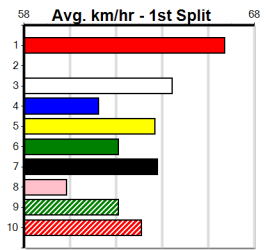

GREYHOUND ADOPTION PROGRAM

2

11:10AM

(VIC time)

Distance: 300m, Race Type: Tier 3 - Grade 7, Total Prizemoney: $1,530
1st: $1,000, 2nd: $320, 3rd: $160, 4th: $50

Watchdog Tips:

Bet:

Form Box	Wgt	Dist	Track	Date	Time	BON	Margin	1st/2nd (Time)	PIR	Checked	Comment	WR	Split 1	S/P	Grade

DISCO GIZMO [7]

BK Dog Apr-22 Sire: GET IT GIZMO Dam: WONDERFUL WORLD Trainer: Gavin Ithier (Devon Meadows)

Owner(s): G Ithier
Winning Distances: < 300m (0) 300 - 399m (1) 400 - 499m (0) 500 - 599m (0) 600 - 699m (0) > 700m (0)
Winning Weights: 28.9(1)

5th (1)	29.7	300	HVL	R1	09-Jun-24	17.57	16.75	12.00 I'M WHAT'S NEXT (16.76)	M/4	.	.	.	4.12	$1.70	M
3rd (1)	29.1	350	TRA	R1	17-Jun-24	20.40	19.76	5.50L RIO WHIZZER (20.04)	M/23	.	SW	.	6.70	$3.30	M
1st (2)	28.9	300	HVL	R1	21-Jun-24	17.32	16.81	1.25L CHEWBACCA (17.39)	M/1	.	SW	.	4.01	$1.90	T3-M
6th (4)	29.5	300	HVL	R3	28-Jun-24	17.35	16.68	5.50L ZOOM CALL (16.98)	M/6	.	.	.	4.07	$5.50	T3-7
4th (8)	28.5	350	TRA	R4	10-Jul-24	20.72	19.79	8.50L OUR GLAD (20.15)	M/544	.	.	.	6.84	$2.00	7
3rd (4)	28.5	300	HVL	R2	12-Jul-24	17.27	16.68	8.50L STORM SENSATION (16.68)	M/2	.	.	.	3.97	$5.20	T3-7
5th (8)	28.1	400	WGL	R3	18-Jul-24	23.63	22.88	11.00 ARKA RIVER (22.89)	Q/34	.	.	.	8.55	$15.50	7
7th (2)	28.1	300	HVL	R3	23-Jul-24	17.55	16.72	5.50L CERSEI'S BOY (17.16)	S/8	.	.	.	4.12	$2.90	T3-7

Last 3 wins NOT included above

Bx	1st	2nd	3rd	4th	5th	6th	7th	8th
1			1		1			
2	1							1
3			1					
4			2			1		
5								
6								
7								
8				1	1			

Prize Best	$1790.00
Starts	17.32(2)-21/6/24
Trk/Dts	10-1-0-4
APM	5-1-0-1
	1390

WHISKEY SPLASH [7]

WBK Bitch Apr-21 Sire: WHISKEY RIOT Dam: LEKTRA MISS Trainer: Damien Belsham (Longwarry)

Owner(s): J Belsham
Winning Distances: < 300m (0) 300 - 399m (1) 400 - 499m (0) 500 - 599m (0) 600 - 699m (0) > 700m (0)
Winning Weights: 24.1(1)

6th (8)	24.7	300	HVL	R1	31-May-24	17.49	16.66	6.00L ZIPPI MUSTANG (17.09)	M/2	.	.	.	4.05	$15.30	T3-M
6th (3)	24.5	300	HVL	R1	21-Jun-24	17.78	16.81	7.00L DISCO GIZMO (17.32)	M/3	.	.	.	4.12	$27.50	T3-M
6th (3)	24.2	300	HVL	R1	01-Jul-24	17.70	16.87	8.50L RAGING ELSA (17.11)	M/2	.	.	.	4.01	$63.60	T3-M
3rd (3)	24.3	350	TRA	R1	08-Jul-24	20.36	19.86	1.5L VIC ROSE (20.25)	Q/11	.	.	.	6.67	$13.20	M
6th (2)	24.3	300	HVL	R1	12-Jul-24	17.52	16.68	3.75L BROADY BOB (17.27)	M/1	.	.	.	4.01	$17.60	T3-M
1st (5)	24.1	350	TRA	R1	15-Jul-24	20.72	20.27	1.00L DAWN OF DELTA (20.78)	Q/11	.	.	.	6.75	$8.00	T3-M
7th (4)	24.4	300	HVL	R3	26-Jul-24	18.01	16.76	18.00 RAGING ELSA (16.79)	M/6	.	.	.	4.22	$19.70	T3-7
7th (7)	24.5	300	HVL	R3	30-Jul-24	17.65	16.89	4.25L WALTZING EMBERS (17.35)	M/2	.	VO	.	4.01	$45.10	T3-7

Last 3 wins NOT included above

Bx	1st	2nd	3rd	4th	5th	6th	7th	8th
1		1						1
2						1		
3		1	1			2		
4		2						1
5	1		1			1	1	2
6								3
7				1			2	
8		1	1			2	2	1

Prize Best	$2810.00
Starts	NBT
Trk/Dts	29-1-3-5
APM	11-0-1-1
	1564