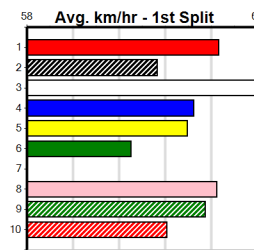

SPORTSBET GO THE BLUE DOG

Distance: 300m, Race Type: Grade 5 T3, Total Prizemoney: $1,530
1st: $1,000, 2nd: $320, 3rd: $160, 4th: $50

Watchdog Tips: [ ] [ ] [ ] [ ] Bet: [ ]

WHISKY TAIL (QLD)[5]
DKBD Dog Oct-20 Sire: WHISKEY RIOT Dam: ON THE RIZE
Owner(s): J Robinson
Trainer: Jay Robinson (Hazeldene)
Winning Distances: < 300m (0) 300 - 399m (3) 400 - 499m (0) 500 - 599m (0) 600 - 699m (0) > 700m (0)
Winning Weights: 31.1(1) 31.3(1) 31.5(1)
Box History table and Prize Best Starts info.

MISTY AMY [5]
BK Bitch May-20 Sire: ZIPPING GARTH Dam: ZIPPING RUBY
Owner(s): R Wood
Trainer: Ronald Wood (Warragul)
Winning Distances: < 300m (0) 300 - 399m (1) 400 - 499m (7) 500 - 599m (0) 600 - 699m (0) > 700m (0)
Winning Weights: 25.8(2) 26.1(1) 26.8(1) 27.2(1) 27.6(2) 27.8(1)
Box History table and Prize Best Starts info.

CYCLONE WILL [5]
BK Dog Feb-21 Sire: MEPUNGA BLAZER Dam: AS ONLY IS
Owner(s): THE PINK (SYN), C Dalton, L Dalton
Trainer: Susan Dalton (Coldstream)
Winning Distances: < 300m (0) 300 - 399m (0) 400 - 499m (0) 500 - 599m (0) 600 - 699m (0) > 700m (0)
Winning Weights: 32.9(1) 33.2(1) 33.3(1) 33.6(2) 33.7(1) 33.9(1) 34.2(1) 34.4(1)
Box History table and Prize Best Starts info.

FIFI BALE (NSW)[5]
RF Bitch Dec-21 Sire: FERAL FRANKY Dam: ZELZER ALLEN
Owner(s): B Wheeler
Trainer: Robert Camilleri (Lara)
Winning Distances: < 300m (0) 300 - 399m (2) 400 - 499m (1) 500 - 599m (0) 600 - 699m (0) > 700m (0)
Winning Weights: 27.3(1) 27.6(1) 28.4(1)
Box History table and Prize Best Starts info.

CARLY BALE (NSW)[5]
FBD Bitch Dec-21 Sire: FERAL FRANKY Dam: ZELZER ALLEN
Owner(s): B Wheeler
Trainer: Robert Camilleri (Lara)
Winning Distances: < 300m (0) 300 - 399m (1) 400 - 499m (3) 500 - 599m (0) 600 - 699m (0) > 700m (0)
Winning Weights: 28.5(1) 28.8(1) 29.2(2)
Box History table and Prize Best Starts info.