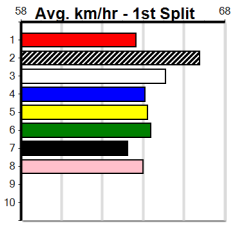

THE WATCHDOG APP

Distance: 525m, Race Type: Grade 6, Total Prizemoney: $8,785
1st: $5,900, 2nd: $1,820, 3rd: $915, 4th: $150

2

6:52PM
(VIC time)

Watchdog Tips: **0** **0** **0** **0** Bet: .

Form	Box	Weight	Dist	Track	Date	Time	BON	Margin	1st/2nd (Time)	PIR	Checked	Comment	W/R	Split 1	S/P	Grade

1 PAW GRADY (NSW)[6]
BK D Jul-22 ALLEN DEED FANTA BALE
Trainer: Mark Delbridge (Balliang)
2nd (6) 33.0 515 SAN R1 11-Jul-24 30.13 29.54 1.25LHARVINGTON (30.05) M/6332 . . . 5.30 $4.70 X67
2nd (6) 33.3 515 SAN R1 18-Jul-24 29.83 29.29 0.25LCOLAC KID (29.82) Q/3433 . . . 5.21 $8.40 X67
6th (7) 32.9 515 SAP R9 22-Jul-24 30.66 29.48 6.00LASTON HAMILTON (30.24) M/4776 . . . 5.28 $2.90 X67H
2nd (4) 32.9 515 SAN R1 25-Jul-24 29.96 29.23 2.25LFRANTIC (29.81) M/6554 . . . 5.27 $5.90 X67
Owner(s): B Wheeler

Winning Boxes							
1	2	3	4	5	6	7	8
1							
		1					
Prize	$16,070.00						
Best	30.35						
Starts	12-2-4-1						
Trk/Dst	4-2-1-0						
APM	$12192						

2 QUEEN AVENGER [6]
BK B Sep-22 ASTON RUPEE LADY AVENGER
Trainer: George Borg (Maryborough)
5th (2) 27.8 425 BEN R8 30-Jun-24 24.43 23.61 9.00LLADY JULIA (23.81) M/455 . . . 6.54 $22.80 SH
1st (2) 28.0 525 MEP R10 10-Jul-24 30.43 30.00 1.00LAKELA MARTIAL (30.49) Q/1111 . . . 5.12 $4.40 X67H
4th (6) 27.9 525 MEA R2 20-Jul-24 30.39 29.73 2.75LRAVEN PETER (30.21) Q/1111 . . . 5.04 $12.60 X67F
6th (3) 28.1 515 SAN R1 25-Jul-24 30.43 29.23 9.00LFRANTIC (29.81) M/2323 . . . 5.09 $7.20 X67
Owner(s): R Oppenhuis

Winning Boxes							
1	2	3	4	5	6	7	8
1							
							1
Prize	$14,160.00						
Best	30.43						
Starts	8-2-1-1						
Trk/Dst	2-1-0-0						
APM	$11004						

3 COLAC KID (SA)[6]
BK D Dec-22 FERNANDO BALE IRAPSAG MISS
Trainer: Jason Sharp (Lara)
3rd (7) 33.3 525 MEP R1 03-Jul-24 30.58 29.83 2.25LRUXTON GIRL (30.43) M/3322 . . . 5.29 $7.30 M
1st (4) 33.5 525 MEP R2 10-Jul-24 30.00 30.00 3.00LPAW HELION (30.20) Q/1111 . . . SW 5.10 $2.40 M
1st (7) 33.5 515 SAN R1 18-Jul-24 29.82 29.29 0.25LPAW GRADY (29.83) M/4321 . . . 5.21 $4.40 X67
4th (8) 33.8 515 SAN R1 25-Jul-24 30.23 29.23 6.50LFRANTIC (29.81) M/4432 . . . 5.21 $3.00 X67
Owner(s): B Gaspari

Winning Boxes							
1	2	3	4	5	6	7	8
1							
		1					
Prize	$8,540.00						
Best	30.00						
Starts	5-2-0-2						
Trk/Dst	3-1-0-2						
APM	$8481						

4 RESCHEDULE [6]
BD D Sep-22 BERNARDO LORENZA
Trainer: Ryan Galea (Brookfield)
5th (3) 32.1 515 SAN R1 04-Jul-24 30.23 29.18 5.50LFRANTIC (29.88) M/8666 . . . 5.35 $8.60 X67
7th (5) 32.6 595 SAP R2 08-Jul-24 35.24 34.68 8.00LFLAWS AND SINS (34.68) M/4445 . . . 9.68 $6.10 RW
4th (8) 32.0 460 WGL R9 23-Jul-24 26.50 25.66 9.50LANNABELLA ROSE (25.85) S/667 . . . 6.77 $7.70 X67
3rd (6) 32.0 350 HVL R5 26-Jul-24 19.77 19.57 3.00LWILD VENUS (19.57) M/7 . . . 6.94 $3.60 T3-RW
Owner(s): ALL INN (SYN), A Ghirxi, J Ghirxi, C Adamson, L Bustos

Winning Boxes							
1	2	3	4	5	6	7	8
1							
							1
Prize	$5,540.00						
Best	NBT						
Starts	21-2-4-4						
Trk/Dst	4-0-0-2						
APM	$3690						

ENG SHP 2024-08-01