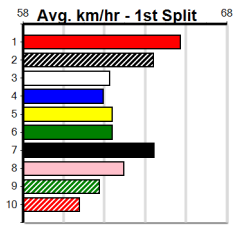

SPORTSBET WE LET THE DOGS OUT

Distance: 525m, Race Type: Grade 7, Total Prizemoney: $8,785
1st: $5,900, 2nd: $1,820, 3rd: $915, 4th: $150

1
6:32PM
(VIC time)

Watchdog Tips: **0** **0** **0** **0** Bet: **0**