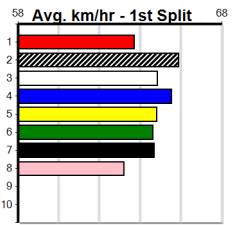

AMRON BOY AT STUD

Distance: 525m, Race Type: Grade 5, Total Prizemoney: $8,785
1st: $5,900, 2nd: $1,820, 3rd: $915, 4th: $150

3
7:16PM
(VIC time)

Watchdog Tips:

0 0 0 0

Bet: