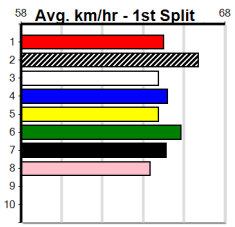

MEADOWS CONFERENCE & EVENTS

Distance: 525m, Race Type: Grade 5, Total Prizemoney: $8,785
1st: $5,900, 2nd: $1,820, 3rd: $915, 4th: $150

11

9:56PM

(VIC time)

Watchdog Tips:

0 0 0 0

Bet:

Form	Box	Weight	Dist	Track	Date	Time	BON	Margin	1st/2nd (Time)	PIR	Checked	Comment	W/R	Split	1	S/P	Grade	Winning Boxes	
1 DUCKWORTH [5]																		Winnings: $24,663.13	
Trainer: Brendan Pursell (Lara)																		Prize Best: 29.96	
Owner(s): E Wardlaw																		Starts: 16-4-2-1	
																		Trk/Dst: 10-1-2-1	
																		APM: $10578	
2 BEACH BOURBSKI (NSW)[5]																		Winnings: $27,720.63	
Trainer: Thomas Dailly (Anakie)																		Prize Best: 29.82	
Owner(s): Lyne Davidson (SYN), J Lyne, R Davidson																		Starts: 33-7-5-4	
																		Trk/Dst: 4-1-0-1	
																		APM: $13231	
3 UNREAL MISS (NSW)[5]																		Winnings: $23,875.00	
Trainer: Jason Sharp (Lara)																		Prize Best: 30.00	
Owner(s): N Powell																		Starts: 19-5-1-0	
																		Trk/Dst: 12-5-0-0	
																		APM: $14029	
4 ASTON ARETHA (NSW)[5]																		Winnings: $16,250.00	
Trainer: Emma Scott (Tatura)																		Prize Best: NBT	
Owner(s): R Borda																		Starts: 22-9-1-0	
																		Trk/Dst: 1-0-1-0	
																		APM: $10216	
5 WHERE IT BEGAN [5]																		Winnings: $28,130.00	
Trainer: Angela Langton (Anakie)																		Prize Best: NBT	
Owner(s): CHAMPAGNE PTN (SYN), S Smith, A Langton																		Starts: 22-6-5-1	
																		Trk/Dst: 4-0-1-0	
																		APM: $15656	
6 ZALI KEEPING (NSW)[5]																		Winnings: $28,650.00	
Trainer: David Geall (Lara)																		Prize Best: NBT	
Owner(s): T Aloisi																		Starts: 22-6-4-3	
																		Trk/Dst: 1-0-0-0	
																		APM: $11372	
7 BIG BUCKETS [5]																		Winnings: $7,515.00	
Trainer: Nicole Cachia (Anakie)																		Prize Best: NBT	
Owner(s): Big Buckets (SYN), G James, F Mastropasqua																		Starts: 10-3-1-1	
																		Trk/Dst: 1-0-1-0	
																		APM: $5071	
8 CANYA LIBBY (NSW)[5]																		Winnings: $12,930.00	
Trainer: Matthew Lanigan (Rowsley)																		Prize Best: FSH	
Owner(s): Nyah Two Lads (SYN), M Lanigan, O Harrop, J Walsh, B Sheridan, D Harrop, C Forster, J Toomey, A Thompson																		Starts: 10-5-0-1	
																		Trk/Dst: 0-0-0-0	
																		APM: $11893	
9 *** NO RESERVE ***																		Winnings: $0	
Trainer: [Blank]																			
Owner(s): [Blank]																			
10 *** NO RESERVE ***																		Winnings: $0	
Trainer: [Blank]																			
Owner(s): [Blank]