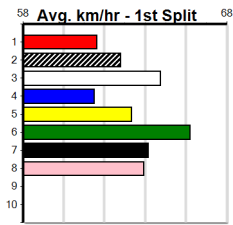

The Meadows

HAPPY BIRTHDAY CHARLIE MICALLES

Distance: 600m, Race Type: Mixed 6/7, Total Prizemoney: \$10,095
 1st: \$6,800, 2nd: \$2,095, 3rd: \$1,050, 4th: \$150

4

7:35PM

(VIC time)

Watchdog Tips: 0 0 0 0 **Bet:**