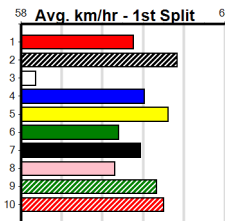

SPORTSBET FINAL (1-6 WINS)

Distance: 600m, Race Type: Restricted Win Final, Total Prizemoney: $10,375
1st: $7,000, 2nd: $2,150, 3rd: $1,075, 4th: $150

Watchdog Tips: 0 0 0 0 Bet: .

Main table containing race details for 10 horses, including trainer names, race dates, and performance statistics. Each entry includes a 'Winning Boxes' sub-table.