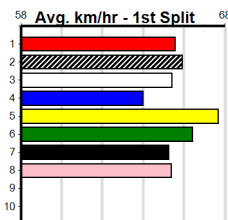

6

8:19PM

(VIC time)

Watchdog Tips: 0 0 0 0 Bet: .

Form Box Weight Dist Track Date Time BON Margin 1st/2nd (Time) PIR Checked Comment W/R Split 1 S/P Grade

1 MR. FAHRENHEIT [4]

BK	D	Jan-22	ORSON ALLEN	OUR MAGIC TURBO
Trainer: Jeff Galea (Brookfield)				
7th	(8)	26.9	515 SAN R12 04-Jul-24	30.67 29.18 11.00MISS MARY JO (29.90) M/2666 . . . . . 5.23 $3.10 5
5th	(3)	26.8	525 MEA R8 13-Jul-24	31.23 29.89 13.00LZIPPING GRYLLIS (30.34) Q/5344 . . . . . 5.23 $37.30 SH
8th	(2)	26.4	400 WGL R4 23-Jul-24	23.26 22.43 6.00LSTON CORLEONE (22.87) M/78 . . . . . 8.59 $3.30 5
8th	(7)	26.7	300 HVL R11 28-Jul-24	17.30 16.72 4.00LSTON CORLEONE (17.03) M/3 . . . . . 3.97 $10.80 5

Owner(s): J Galea

Winning Boxes							
1	2	3	4	5	6	7	8
4	4					2	1
Prize	$40,970.00						
Best	30.19						
Starts	47-11-7-2						
Trk/Dst	8-2-0-1						
APM	$15170						

2 BLISTERED EARTH (NSW)[4]

RBD	D	Nov-21	FERAL FRANKY	EURO MARSH
Trainer: George Borg (Maryborough)				
1st	(1)	33.3	525 MEA R11 22-Jun-24	30.27 29.65 1.25LSIT AND STEER (30.36) Q/1111 . . . . . 5.10 $3.60 5
2nd	(1)	33.4	525 MEA R8 06-Jul-24	30.19 30.06 1.00LSTORMY DAY (30.14) Q/3111 . . . . . 5.13 $14.10 X34
2nd	(7)	33.8	515 SAP R12 15-Jul-24	30.10 29.45 1.25LWILD SERENA (30.02) M/3422 . . . . . 5.20 $3.10 5H
3rd	(7)	33.9	515 SAN R9 25-Jul-24	30.08 29.23 10.00PICCOLO BALE (29.39) M/2223 . . . . . 5.19 $8.90 5F

Owner(s): M Crowe

Winning Boxes							
1	2	3	4	5	6	7	8
5	1						
Prize	$30,175.00						
Best	30.12						
Starts	23-6-6-3						
Trk/Dst	8-2-3-0						
APM	$13511						

3 MEPUNGA OLLIE [4]

BK	D	Oct-21	BARCIA BALE	MEPUNGA ISLA
Trainer: Jeffrey Britton (Anakie)				
7th	(8)	32.7	525 MEP R6 03-Jul-24	30.82 29.83 9.50LSON OF GHOST (30.19) S/5777 . . . . . SW . 5.19 $2.20 5H
4th	(3)	32.8	515 SAN R7 11-Jul-24	29.87 29.54 2.25LONE'S OBSESSION (29.72) M/5233 . . . . . 5.25 $4.40 5
1st	(2)	32.4	515 SAN R4 18-Jul-24	29.68 29.29 0.25LWHERE IT BEGAN (29.69) M/3222 . . . . . 5.13 $2.40 5
1st	(4)	32.8	525 MEA R5 27-Jul-24	30.55 30.09 1.25LGUNAI WIZARD (30.63) M/2222 . . . . . SW . 5.21 $3.90 5

Owner(s): B Smith

Winning Boxes							
1	2	3	4	5	6	7	8
3	1	1	2				2
Prize	$40,925.00						
Best	30.55						
Starts	25-9-7-2						
Trk/Dst	4-1-1-0						
APM	$19527						

4 LITTLE PRINCE [4]

BK	D	Feb-21	MEPUNGA BLAZER	KALANI WILLOW
Trainer: Nicole Cachia (Anakie)				
4th	(5)	31.8	410 HOR R3 09-Jul-24	23.81 22.97 5.00LGAS LANTERN (23.46) M/54 . . . . . 10.72 $24.10 X45
6th	(2)	32.0	515 SAN R3 18-Jul-24	30.53 29.29 9.00LBAY TUDOR (29.92) M/4777 . . . . . 5.22 $26.00 5
6th	(6)	31.9	515 SAP R6 22-Jul-24	30.54 29.48 6.50LBILLY INTENTION (30.09) M/5888 . . . . . 5.29 $9.90 5
4th	(3)	32.0	596 GEL R6 27-Jul-24	35.28 34.52 11.00LTULLY LUNA (34.52) Q/3334 . . . . . 9.60 $84.50 X45

Owner(s): N Cachia

Winning Boxes							
1	2	3	4	5	6	7	8
3	2		3	1			2
Prize	$50,355.00						
Best	30.24						
Starts	88-11-8-14						
Trk/Dst	18-5-0-1						
APM	$8026						

5 IRISH NIKKI [5]