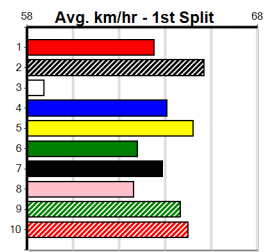

SPORTSBET FINAL (1-6 WINS)

Distance: 600m, Race Type: Restricted Win Final, Total Prizemoney: $10,375
1st: $7,000, 2nd: $2,150, 3rd: $1,075, 4th: $150

Watchdog Tips:

Bet:

Form Box Wgt Dist Track Date Time BON Margin 1st/2nd (Time) PIR Checked Comment WR Split 1 S/P Grade

SOUTHERN LAW [5]
BD Dog Mar-22 Sire: FERNANDO BALE Dam: IT'S A BLUSH
Owner(s): Eye Candy (SYN), C Wilk, K Gorman
Trainer: Kate Gorman (Tanjil South)
Box History table and Prize Best Starts table included.

RECYCLED [5]
BK Dog May-22 Sire: ASTON DEE BEE Dam: APPOINTED
Owner(s): A Tullio
Trainer: Jason Mackay (Richmond Vale)
Box History table and Prize Best Starts table included.

STAR STAY [7]
BD Dog Feb-22 Sire: FERNANDO BALE Dam: VAN NINDI
Owner(s): SCOTT FORTITUDE (SYN), E Scott, L Scott
Trainer: Emma Scott (Tatura)
ENG MEP 2024-07-31
Box History table and Prize Best Starts table included.

KRAKEN CHIEF [5]
BK Dog Mar-22 Sire: ZAMBORA BROCKIE Dam: KRAKEN KATIE
Owner(s): EYLES (SYN), K Eyles, H Eyles, D Eyles
Trainer: Kevin Eyles (Murchison)
Box History table and Prize Best Starts table included.

ASTON HORNET [5]
BK Dog Dec-21 Sire: FERNANDO BALE Dam: ASTON CRYSTAL
Owner(s): R Borda
Trainer: Emma Scott (Tatura)
Box History table and Prize Best Starts table included.

1

2

3

4

5