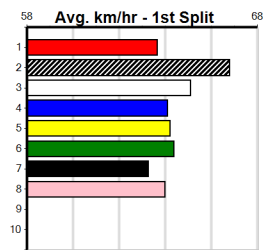

THE WATCHDOG APP

Distance: 525m, Race Type: Grade 6, Total Prizemoney: $8,785
1st: $5,900, 2nd: $1,820, 3rd: $915, 4th: $150

Watchdog Tips: [ ] [ ] [ ] [ ] [ ] Bet: [ ]

Table with columns: Form Box, Wgt, Dist, Track, Date, Time, BON, Margin, 1st/2nd (Time), PIR, Checked, Comment, WR, Split 1, S/P, Grade

PAW GRADY (NSW)[6]
BK Dog Jul-22 Sire: ALLEN DEED Dam: FANTA BALE
Owner(s): B Wheeler
Trainer: Mark Delbridge (Balliang)
Winning Distances: < 300m (0) 300 - 399m (0) 400 - 499m (0) 500 - 599m (2) 600 - 699m (0) > 700m (0)
Winning Weights: 33.0(1) 33.1(1)
6th (7) 33.0 525 MEA R2 01-Jun-24 30.85 29.79 15.00 BLUE KERMARO (29.83) M/6666 . . . VO . 5.38 $7.40 6G
3rd (7) 32.9 515 SAN R1 04-Jul-24 29.98 29.18 1.5L FRANTIC (29.88) M/4543 . . . . . 5.27 $11.00 X67
2nd (6) 33.0 515 SAN R1 11-Jul-24 30.13 29.54 1.25L HARVINGTON (30.05) M/6332 . . . . . 5.30 $4.70 X67
2nd (6) 33.3 515 SAN R1 18-Jul-24 29.83 29.29 0.25L COLAC KID (29.82) Q/3433 . . . . . 5.21 $8.40 X67
6th (7) 32.9 515 SAP R9 22-Jul-24 30.66 29.48 6.00L ASTON HAMILTON (30.24) M/4776 . . . . . 5.28 $2.90 X67H
2nd (4) 32.9 515 SAN R1 25-Jul-24 29.96 29.23 2.25L FRANTIC (29.81) M/6554 . . . . . 5.27 $5.90 X67
Last 3 wins NOT included above
1st (1) 33.1 525 MEP R2 08-May-24 30.35 29.86 2.75L AKELA JUDO (30.53) Q/5221 . . . . . 5.26 $12.60 MH
1st (4) 33.0 525 MEA R1 18-May-24 30.39 29.96 1.75L HOLDEN BALE (30.51) Q/3322 . . . SW . 5.26 $12.00 MF

Box History
Bx 1st 2nd 3rd 4th 5th 6th 7th 8th
1 1
2
3
4 1 1
5
6 2
7 1 3
8 1
Prize Best $16070.00
Starts 30.35(1)-8/5/24
Trk/Dts 12-2-4-1
APM 4-2-1-0 12192

QUEEN AVENGER [6]
BK Bitch Sep-22 Sire: ASTON RUPEE Dam: LADY AVENGER
Owner(s): R Oppenhuis
Trainer: George Borg (Maryborough)
Winning Distances: < 300m (0) 300 - 399m (0) 400 - 499m (1) 500 - 599m (1) 600 - 699m (0) > 700m (0)
Winning Weights: 27.8(1) 28.0(1)
3rd (5) 27.5 450 SHP R7 03-Jun-24 25.75 24.99 11.00 ZEUS THUNDERBOLT (24.99) M/333 . . . . . 6.82 $14.00 MH
7th (5) 27.3 450 SHP R5 10-Jun-24 25.85 25.25 9.00L BEBOP JAZZ (25.25) M/336 . . . . . 6.98 $42.30 MSF
2nd (5) 27.4 450 WBL R3 13-Jun-24 25.83 25.20 4.00L VITAL STEP (25.56) Q/322 . . . . . 6.68 $2.70 MH
1st (8) 27.8 450 WBL R3 20-Jun-24 25.56 25.18 0.50L THEEGALA (25.58) M/111 . . . SW . 6.58 $12.60 MF
5th (2) 27.8 425 BEN R8 30-Jun-24 24.43 23.61 9.00L LADY JULIA (23.81) M/455 . . . . . 6.54 $22.80 SH
1st (2) 28.0 525 MEP R10 10-Jul-24 30.43 30.00 1.00L AKELA MARTIAL (30.49) Q/1111 . . . . . 5.12 $4.40 X67H
4th (6) 27.9 525 MEA R2 20-Jul-24 30.39 29.73 2.75L RAVEN PETER (30.21) Q/1111 . . . . . 5.04 $12.60 X67F
6th (3) 28.1 515 SAN R1 25-Jul-24 30.43 29.23 9.00L FRANTIC (29.81) M/2323 . . . . . 5.09 $7.20 X67
Last 3 wins NOT included above

Box History
Bx 1st 2nd 3rd 4th 5th 6th 7th 8th
1
2 1
3
4
5 1 1
6 1
7
8 1
Prize Best $14160.00
Starts 30.43(2)-10/7/24
Trk/Dts 8-2-1-1
APM 2-1-0-0 11004