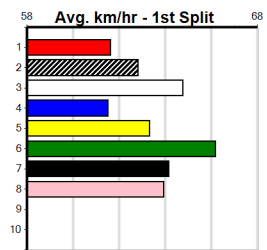

HAPPY BIRTHDAY CHARLIE MICALLEF

Distance: 600m, Race Type: Mixed 6/7, Total Prizemoney: $10,095
1st: $6,800, 2nd: $2,095, 3rd: $1,050, 4th: $150

Watchdog Tips:

Bet:

Table with columns: Form Box, Wgt, Dist, Track, Date, Time, BON, Margin, 1st/2nd (Time), PIR, Checked, Comment, WR, Split 1, S/P, Grade

PAW HELION (NSW)[7]
BK Dog Jul-22 Sire: ALLEN DEED Dam: FANTA BALE
Owner(s): B Wheeler
Trainer: Mark Delbridge (Balliang)
Winning Distances: < 300m (0) 300 - 399m (0) 400 - 499m (0) 500 - 599m (1) 600 - 699m (0) > 700m (0)
Winning Weights: 33.5(1)
Box History table and Prize Best Starts Trk/Dts APM

PAW BODHI (NSW)[6]
BK Bitch Jul-22 Sire: ALLEN DEED Dam: FANTA BALE
Owner(s): B Wheeler
Trainer: Mark Delbridge (Balliang)
Winning Distances: < 300m (0) 300 - 399m (0) 400 - 499m (1) 500 - 599m (1) 600 - 699m (0) > 700m (0)
Winning Weights: 27.8(1) 28.0(1)
Box History table and Prize Best Starts Trk/Dts APM

FLAWS AND SINS [6]
BK Bitch Mar-22 Sire: MY BRO FABIO Dam: ELLA ENCHANTED
Owner(s): D Klemke
Trainer: Dallan Klemke (Lara)
Winning Distances: < 300m (0) 300 - 399m (0) 400 - 499m (0) 500 - 599m (2) 600 - 699m (0) > 700m (0)
Winning Weights: 29.9(1) 30.0(1)
Box History table and Prize Best Starts Trk/Dts APM

PIXIE TRIXIE [6]
BK Bitch Jul-22 Sire: SH AVATAR Dam: FAIRYTALE WISH
Owner(s): C Capuano
Trainer: Clint Capuano (Anakie)
ENG BAL 2024-07-31
Winning Distances: < 300m (0) 300 - 399m (1) 400 - 499m (1) 500 - 599m (0) 600 - 699m (0) > 700m (0)
Winning Weights: 25.2(1) 26.3(1)
Box History table and Prize Best Starts Trk/Dts APM

IDYLLIC LAYLA [6]
BE Bitch Mar-22 Sire: FERNANDO BALE Dam: PRINCESS KIWI
Owner(s): C James
Trainer: Nicole Cachia (Anakie)
Winning Distances: < 300m (0) 300 - 399m (0) 400 - 499m (2) 500 - 599m (0) 600 - 699m (0) > 700m (0)
Winning Weights: 25.7(1) 25.8(1)
Box History table and Prize Best Starts Trk/Dts APM

1

2

3

4

5