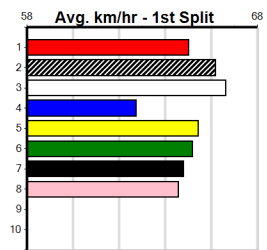

CITY VIEW BISTRO (2-3 WINS)

Distance: 525m, Race Type: Restricted Win, Total Prizemoney: $8,785
1st: $5,900, 2nd: $1,820, 3rd: $915, 4th: $150

Watchdog Tips:

Bet:

Form Box	Wgt	Dist	Track	Date	Time	BON	Margin	1st/2nd (Time)	PIR	Checked	Comment	WR	Split 1	S/P	Grade

DEADLY AVENGER [6]

BK Dog Sep-22 Sire: TOMMY SHELBY Dam: AVENGER LASS
Owner(s): R Oppenhuis
Trainer: George Borg (Maryborough)
Winning Distances: < 300m (0) 300 - 399m (0) 400 - 499m (2) 500 - 599m (0) 600 - 699m (0) > 700m (0)
Winning Weights: 31.7(1) 32.2(1)

1st (8)	31.7	450	SHP	R8	03-Jun-24	25.18	24.99	4.50L NEEDFUL (25.48)	M/111	SW	6.61	$2.00	MH
6th (7)	31.7	450	SHP	R5	10-Jun-24	25.85	25.25	9.00L BEBOP JAZZ (25.25)	M/457		7.00	$5.70	MSF
1st (8)	32.2	450	SHP	R1	24-Jun-24	25.15	25.15	6.00L ALARI (25.56)	Q/111		6.58	$2.00	X67
3rd (5)	32.1	425	BEN	R4	30-Jun-24	23.86	23.61	2.25L DESCRIPTION (23.71)	Q/333		6.51	$18.00	SH
5th (7)	31.9	425	BEN	R6	05-Jul-24	24.04	23.75	2.00L MOCK FISH (23.91)	M/734		6.55	$23.10	GL
3rd (2)	31.8	450	WBL	R3	11-Jul-24	25.56	25.45	1.5L SUDOKU CARMELLO (25.46)	Q/232		6.73	$2.80	RWH
4th (8)	32.1	450	WBL	R5	18-Jul-24	26.01	25.28	9.00L SICK AND TIRED (25.40)	M/785		6.92	$3.00	RWF
4th (8)	32.3	525	MEA	R4	27-Jul-24	30.66	30.09	8.00L VITAL STEP (30.13)	M/1444		5.15	$5.60	6G

Last 3 wins NOT included above

Box History

Bx	1st	2nd	3rd	4th	5th	6th	7th	8th
1		1						
2			1					
3				1				
4								
5			1					
6								
7					1	1		
8	2			2				

Prize Best $9675.00
Starts NBT
Trk/Dts 10-2-1-2
APM 1-0-0-0
5610

CANYA JIVE (NSW)[6]

BK Dog Oct-22 Sire: ASTON RUPEE Dam: BALI SUNSET
Owner(s): E Burrett
Trainer: Dylan Sharp (Lara)
Winning Distances: < 300m (0) 300 - 399m (0) 400 - 499m (0) 500 - 599m (2) 600 - 699m (0) > 700m (0)
Winning Weights: 31.4(1) 31.5(1)

1st (5)	31.5	525	MEP	R3	26-Jun-24	30.32	30.08	1.75L MISTY BLUE (30.44)	Q/1111		5.07	$2.70	MH
3rd (2)	31.7	525	MEA	R1	06-Jul-24	30.37	30.06	2.50L THEEGALA (30.20)	M/1112		5.12	$2.50	MF
4th (2)	31.6	525	MEA	R1	20-Jul-24	30.59	29.73	4.00L VISTA YTRIUM (30.32)	M/3344		5.19	$2.90	X67
1st (6)	31.4	525	MEA	R2	27-Jul-24	30.55	30.09	0.50L VISTA ARGON (30.58)	M/5211		5.28	$3.40	7

Last 3 wins NOT included above

Box History

Bx	1st	2nd	3rd	4th	5th	6th	7th	8th
1								
2			1	1				
3								
4								
5	1							
6	1							
7								
8								

Prize Best $8865.00
Starts 30.32(5)-26/6/24
Trk/Dts 4-2-0-1
APM 4-2-0-1
8485