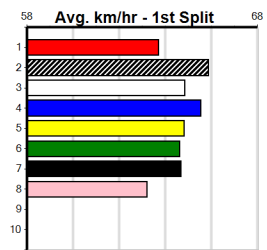

AMRON BOY AT STUD

Distance: 525m, Race Type: Grade 5, Total Prizemoney: $8,785
1st: $5,900, 2nd: $1,820, 3rd: $915, 4th: $150

Watchdog Tips: [ ] [ ] [ ] [ ] Bet: [ ]

THUNDERBOLT ROSS [5]
F Dog Jul-22 Sire: FERAL FRANKY Dam: MIYAZAKI
Owner(s): A Lie
Trainer: Jason Sharp (Lara)
Winning Distances: < 300m (0) 300 - 399m (0) 400 - 499m (4) 500 - 599m (1) 600 - 699m (0) > 700m (0)
Winning Weights: 29.7(1) 30.0(2) 30.3(2)
Box History table and Prize Best Starts table included.

JAMES'S ENTITY [5]
BK Dog Jan-22 Sire: ASTON DEE BEE Dam: ZARA'S ENTITY
Owner(s): Weed N Feed (SYN), C Capuano, S Hogan, H Saunders, N Clarke, T Hogan
Trainer: Clint Capuano (Anakie)
Winning Distances: < 300m (0) 300 - 399m (3) 400 - 499m (2) 500 - 599m (0) 600 - 699m (0) > 700m (0)
Winning Weights: 32.2(1) 32.3(3) 32.5(1)
Box History table and Prize Best Starts table included.

ROLLING STORM [5]
BKW Dog Dec-21 Sire: WHISKEY RIOT Dam: ALCYONE
Owner(s): BEV AND DANIEL (SYN), B Pell, D Pell
Trainer: Beverley Pell (Toolleen)
Winning Distances: < 300m (0) 300 - 399m (3) 400 - 499m (4) 500 - 599m (0) 600 - 699m (0) > 700m (0)
Winning Weights: 34.2(1) 34.5(1) 34.6(2) 34.7(2) 35.3(1)
Box History table and Prize Best Starts table included.

ASTON ALLURE [5]
BKW Bitch May-22 Sire: ASTON DEE BEE Dam: ASTON GWEN
Owner(s): R Borda
Trainer: Raymond Gatt (Bannockburn)
Winning Distances: < 300m (0) 300 - 399m (0) 400 - 499m (5) 500 - 599m (2) 600 - 699m (0) > 700m (0)
Winning Weights: 24.9(1) 25.0(1) 25.1(2) 25.3(1) 25.7(1) 25.9(1)
Box History table and Prize Best Starts table included.

ASTON MICHIGAN [5]
BD Dog Feb-21 Sire: ASTON KIMETTO Dam: ASTON ADELE
Owner(s): R Borda
Trainer: Bruno Panetta (Melton West)
Winning Distances: < 300m (0) 300 - 399m (0) 400 - 499m (1) 500 - 599m (6) 600 - 699m (4) > 700m (0)
Winning Weights: 32.5(1) 32.6(1) 32.8(1) 32.9(2) 33.0(1) 33.7(1) 34.3(1) 34.4(1) 34.8(2)
Box History table and Prize Best Starts table included.