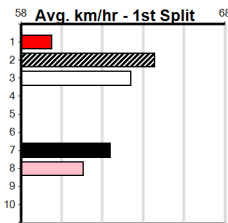

Sale

2
5:04PM

(VIC time)

SPORTSBET FINAL

Distance: 510m, Race Type: Maiden, Total Prizemoney: $3,340
1st: $2,230, 2nd: $690, 3rd: $345, 4th: $75

Watchdog Tips: **0 0 0 0** Bet: **0**