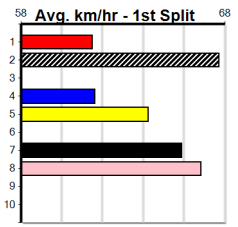

# EAGLE EYE ROOFING CO.

Distance: 435m, Race Type: Mixed 3/4, Total Prizemoney: \$3,360  
1st: \$2,250, 2nd: \$690, 3rd: \$345, 4th: \$75

Watchdog Tips: 0 0 0 0 Bet: .

Form Box Weight Dist Track Date Time BON Margin 1st/2nd (Time) PIR Checked Comment W/R Split 1 S/P Grade