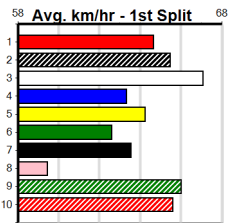

Trainer:

Owner(s):

Sale

8

6:58PM

(VIC time)

ABERLAY TRANSPORT

Distance: 510m, Race Type: Mixed 4/5, Total Prizemoney: \$3,875
1st: \$2,600, 2nd: \$800, 3rd: \$400, 4th: \$75