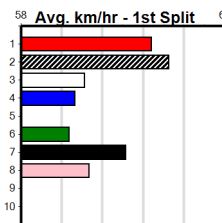

PUFFERFISH MARKETING (2-3 WINS)

Distance: 435m, Race Type: Restricted Win, Total Prizemoney: $2,925

1st: $1,950, 2nd: $600, 3rd: $300, 4th: $75

9

7:17PM

(VIC time)

Watchdog Tips:

0

0

0

0

Bet: