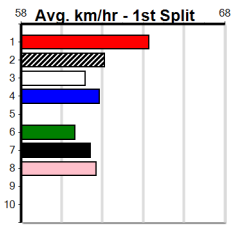

Sale

MYHAB

Distance: 435m, Race Type: Grade 7, Total Prizemoney: $2,925
1st: $1,950, 2nd: $600, 3rd: $300, 4th: $75

3

5:19PM
(VIC time)

Watchdog Tips: **0 0 0 0** Bet: **0**