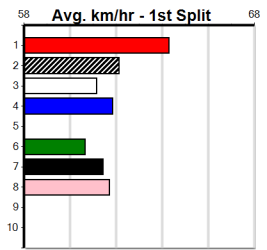

Sale

3

5:19PM

(VIC time)

MYHAB

Distance: 435m, Race Type: Grade 7, Total Prizemoney: $2,925
1st: $1,950, 2nd: $600, 3rd: $300, 4th: $75

Watchdog Tips: ☐ ☐ ☐ ☐ ☐ **Bet:** ☐

1

JUST LIKE AUDREY [7]
BK Bitch May-22 Sire: BERNARDO Dam: MT. VIEW AUDREY
Owner(s): P Spiteri Trainer: Paul Spiteri (Maffra)
Winning Distances: < 300m (0) 300 - 399m (1) 400 - 499m (0) 500 - 599m (0) 600 - 699m (0) > 700m (0)
Winning Weights: 27.5(1)

Form	Box	Wgt	Dist	Track	Date	Time	BON	Margin	1st/2nd (Time)	PIR	Checked	Comment	WR	Split 1	S/P	Grade
4th (5)		27.5	400	WGL	R4	13-Apr-24	23.36	22.82	4.00L WHO'S NANNA PAT (23.10)	M/43	.	.	.	8.68	$3.40	7
4th (6)		27.4	400	WGL	R3	18-Apr-24	23.14	23.02	2.00L DAINTREE GRANITE (23.02)	M/44	.	.	.	8.46	$10.10	T3-7
2nd (1)		27.6	435	SLE	R11	24-Apr-24	25.13	24.60	1.00L VALVE BOUNCE (25.07)	M/521	.	SW	.	5.43	$3.10	X67
5th (7)		28.3	300	HVL	R3	26-May-24	17.20	16.71	6.50L BLAZING DINO (16.75)	M/8	.	.	.	4.15	$36.10	X67
2nd (2)		27.6	435	SLE	R2	03-Jul-24	25.08	24.41	1.75L PAW LOUIS (24.97)	M/511	.	.	.	5.49	$19.10	7
8th (3)		27.2	350	HVL	R2	07-Jul-24	19.95	19.16	4.00L BUNDY PARADISE (19.69)	Q/3	.	.	.	6.65	$71.50	X67
2nd (8)		27.7	350	TRA	R2	15-Jul-24	20.35	20.27	1.25L BANK ROBBER (20.27)	M/22	.	.	.	6.87	$5.90	T3-7
3rd (8)		27.3	400	WGL	R9	25-Jul-24	23.38	23.01	1.00L GOT FLAIR (23.32)	M/21	.	.	.	8.41	$2.80	T3-7
Last 3 wins NOT included above																
1st (6)		27.5	395	TRA	R2	20-Mar-24	22.83	22.55	5.00L ROSCO'S DREAM (23.17)	M/111	.	.	.	3.87	$4.00	M

Box History

Bx	1st	2nd	3rd	4th	5th	6th	7th	8th
1		1						
2								
3								
4								
5								
6	1			1		1		
7								
8		1	1					

Prize Best Starts Trk/Dts APM: $2500.00, 25.08(2)-3/7/24, 12-1-3-1, 2-0-2-0, 1732

2

ALL JAZZ [7]
BK Bitch Sep-22 Sire: SHIMA SHINE Dam: JAZZ OPERA
Owner(s): N Presutto Trainer: Michelle Nolan (Devon Meadows)
Winning Distances: < 300m (0) 300 - 399m (0) 400 - 499m (1) 500 - 599m (0) 600 - 699m (0) > 700m (0)
Winning Weights: 26.5(1)

Form	Box	Wgt	Dist	Track	Date	Time	BON	Margin	1st/2nd (Time)	PIR	Checked	Comment	WR	Split 1	S/P	Grade
1st (4)		26.5	425	BEN	R3	12-Jul-24	24.42	23.86	0.75L PEAKY AVENGER (24.46)	M/211	.	.	.	6.61	$2.70	MH
7th (3)		26.6	425	BEN	R2	19-Jul-24	24.80	23.78	9.00L DYNAMITE DOUG (24.19)	M/877	.	.	.	6.89	$5.50	MF
Last 3 wins NOT included above																

Box History

Bx	1st	2nd	3rd	4th	5th	6th	7th	8th
1								
2								
3								
4	1							
5								
6								
7								
8								

Prize Best Starts Trk/Dts APM: $1680.00, FSH, 2-1-0-0, 0-0-0-0, 1680