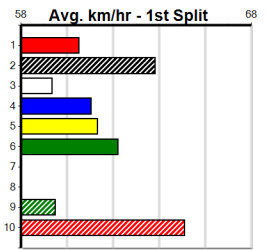

Sale

1

4:44PM

(VIC time)

STONNINGTON GROUP

Distance: 435m, Race Type: Maiden, Total Prizemoney: $2,535
1st: $1,680, 2nd: $520, 3rd: $260, 4th: $75

Watchdog Tips: ☐ ☐ ☐ ☐ ☐ **Bet:** ☐

Form	Box	Wgt	Dist	Track	Date	Time	BON	Margin	1st/2nd (Time)	PIR	Checked	Comment	WR	Split 1	S/P	Grade

MAGICAL PAWS [M]

BKW   **Bitch**   **May-22**   **Sire: AUSSIE INFRARED**   **Dam: QUICK PAWS**

Owner(s): P Mckenzie   **Trainer: Peter Mckenzie (Tinamba)**

Winning Distances: < 300m (0) 300 - 399m (0) 400 - 499m (0) 500 - 599m (0) 600 - 699m (0) > 700m (0)

Winning Weights:

4th (7)	27.5	395	TRA	R4	17-Apr-24	22.83	22.22	7.50L OH MY PIE (22.33)	M/344					3.84	$17.60	M
4th (8)	27.5	350	TRA	R1	17-May-24	20.46	19.81	4.75L PAW MANNY (20.14)	M/34					6.93	$14.80	M
5th (5)	27.7	350	TRA	R2	20-May-24	20.58	19.98	8.50L DELTA PAWS (19.98)	M/66					7.03	$6.10	T3-M
5th (2)	27.2	350	TRA	R1	29-May-24	20.54	19.62	11.00 PAW VARNER (19.84)	M/55					7.02	$15.10	M
4th (4)	27.2	350	TRA	R3	05-Jul-24	20.41	19.49	5.50L OUR IVIE ROSE (20.03)	M/33					6.77	$10.80	M
5th (1)	27.4	350	TRA	R1	10-Jul-24	20.81	19.79	8.50L GOT FLAIR (20.23)	M/566					7.04	$7.70	M
7th (1)	27.6	435	SLE	R2	17-Jul-24	26.24	24.54	19.00 DR. LEONI (24.95)	M/478					5.51	$39.30	M
5th (3)	28.0	435	SLE	R3	24-Jul-24	25.39	24.44	3.5L PAW OLYMPIA (25.16)	M/234					5.36	$22.10	M

Last 3 wins NOT included above

Box History

Bx	1st	2nd	3rd	4th	5th	6th	7th	8th
1		2						
2			1		2			1
3		1			1			
4				2				
5						1		
6								
7					1			
8				1				

Prize Best $1200.00
Starts 25.39(3)-24/7/24
Trk/Dts 16-0-1-3
APM 2-0-0-0
619

TERRORISING TOM [M]

BK   **Dog**   **Dec-21**   **Sire: TOMMY SHELBY**   **Dam: CHLOE LOUISE**

Owner(s): C Fulford   **Trainer: Corey Fulford (Maffra)**

Winning Distances: < 300m (0) 300 - 399m (0) 400 - 499m (0) 500 - 599m (0) 600 - 699m (0) > 700m (0)

Winning Weights:

4th (6)	28.7	350	TRA	R1	13-May-24	20.95	19.97	3.25L SMOOTH FIRE (20.74)	M/32					6.82	$5.40	M
4th (7)	28.7	350	TRA	R1	20-May-24	20.65	19.98	4.25L WINCKIE BALE (20.36)	M/24					6.89	$10.80	T3-M
5th (7)	28.5	400	WGL	R1	30-May-24	23.74	22.96	7.50L DANCING DARCIE (23.23)	M/22			SW		8.79	$9.90	T3-M
2nd (2)	28.4	400	WGL	R2	20-Jun-24	23.10	22.89	1.25L MARS BALE (23.02)	Q/11					8.42	$10.20	T3-M
2nd (8)	28.4	350	TRA	R2	05-Jul-24	20.26	19.49	1.5L BLISSFUL RAIN (20.17)	M/11					6.77	$4.80	M
2nd (7)	28.3	400	WGL	R2	11-Jul-24	23.52	23.08	3.5L CAPTAIN KATIE (23.28)	M/11					8.55	$3.20	T3-M
2nd (8)	28.5	400	WGL	R1	18-Jul-24	23.61	22.88	2.00L COLLINDA POPS (23.48)	M/11					8.55	$2.50	M
6th (6)	28.8	400	WGL	R1	25-Jul-24	23.70	23.01	7.50L OUR VISION (23.18)	M/44			V7		8.60	$5.90	T3-M

Last 3 wins NOT included above

Box History

Bx	1st	2nd	3rd	4th	5th	6th	7th	8th
1								
2		1						
3								
4								
5								1
6						1		
7		1		1	1			
8		2						

Prize Best $1580.00
Starts 25.64(5)-8/5/24
Trk/Dts 9-0-4-0
APM 1-0-0-0
1476

JUMBUK DAMIEN [M]

BDW   **Dog**   **Jan-23**   **Sire: HOOKED ON SCOTCH**   **Dam: ZHENG**

Owner(s): B Joske   **Trainer: Ben Joske (Yinnar South)**

Winning Distances: < 300m (0) 300 - 399m (0) 400 - 499m (0) 500 - 599m (0) 600 - 699m (0) > 700m (0)

Winning Weights:

6th (8)	31.4	400	WGL	R1	30-Jul-24	23.74	22.45	15.00 RHYTHMIC ENERGY (22.73)	M/66			W		9.01	$14.40	M

Last 3 wins NOT included above

Box History

Bx	1st	2nd	3rd	4th	5th	6th	7th	8th
1								
2								
3								
4								
5								
6								
7								
8							1	

Prize Best $0.00
Starts FSH
Trk/Dts 1-0-0-0
APM 0-0-0-0
0