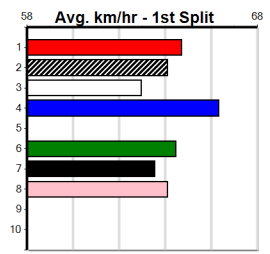

Sale
11
7:59PM
(VIC time)

FIELDING PLUMBING

Distance: 435m, Race Type: Grade 5, Total Prizemoney: $2,925
1st: $1,950, 2nd: $600, 3rd: $300, 4th: $75

Watchdog Tips: ☐ ☐ ☐ ☐ ☐

Bet: ☐

Form Box Wgt Dist Track Date Time BON Margin 1st/2nd (Time) PIR Checked Comment WR Split 1 S/P Grade

1

PIERRE BALE (NSW)[5]
RF Dog Aug-20 Sire: ORSON ALLEN Dam: DYNA HADRIA Trainer: Clinton Rand (Heyfield)
Owner(s): DCD (SYN), C Rand, D Simpson
Winning Distances: < 300m (0) 300 - 399m (0) 400 - 499m (10) 500 - 599m (7) 600 - 699m (3) > 700m (0)
Winning Weights: 32.2(1) 33.0(1) 33.6(1) 33.7(2) 34.0(2) 34.4(1) 35.1(2) 35.2(1) 35.3(2) 35.4(1) 35.6(4) 35.7(2)

Box	1st	2nd	3rd	4th	5th	6th	7th	8th
1	7	7	3	2	1	2		
2	3	3					1	
3	4		2	2	2	1		
4	1		4	1	3	2	1	1
5	1		1	3	2			
6		1	2	4	2	2	2	1
7	1		2	6		1		
8	3	2	3	3	1		1	1

Prize Best Starts Trk/Dts APM: $89592.50, 24.53(7)-12/5/24, 102-20-13-17, 3-0-0-1, 7785

5th (4) 33.6 500 TRA R8 07-Jun-24 28.49 27.68 12.00 SWINDLED (27.68) M/555 . . . . 9.39 $19.80 X45
6th (6) 33.5 510 SLE R8 16-Jun-24 29.69 28.62 16.00 TANGELA BALE (28.64) M/755 . . . . 9.66 $55.10 X34
2nd (2) 33.3 515 SAP R8 24-Jun-24 29.83 29.46 3.75L FERNANDO PHIL (29.58) Q/1222 . . . . 5.10 $9.30 X45
6th (4) 33.3 595 SAP R6 01-Jul-24 35.04 34.56 3.25L LOTTIE INTENTION (34.83) M/4334 . . . . 9.46 $3.30 X45
4th (6) 33.8 515 SAP R6 08-Jul-24 30.27 29.50 6.50L CRACKERJACK BULL (29.84) M/1455 . . . . 5.11 $40.10 X34
2nd (1) 34.0 595 SAP R6 15-Jul-24 34.82 34.71 1.5L FLED THE SCENE (34.71) Q/1111 . . . . 9.21 $10.10 X45
3rd (3) 34.3 435 SLE R10 21-Jul-24 25.04 24.29 2.50L ROCKET BALE (24.87) M/673 . . . . 5.45 $6.70 5
5th (1) 34.2 525 MEA R8 27-Jul-24 30.58 30.09 7.50L GOLD SCOTCH (30.09) M/3335 . . . . 5.16 $11.00 4

Last 3 wins NOT included above

1st (8) 35.7 500 BEN R8 04-Nov-23 28.25 28.15 1.00L MILITANT STORM (28.32) M/222 . . SW . 6.62 $6.00 X45
1st (3) 35.6 450 TRA R6 31-Jan-24 25.17 25.04 1.75L ASPERITAS (25.27) M/212 . . . . 6.62 $6.70 5
1st (1) 33.6 510 SLE R6 02-Jun-24 28.83 28.83 3.25L MILLARA'S MONEY (29.05) Q/111 . . . . 9.09 $9.00 X45