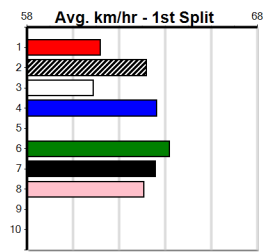

Sale
12
8:19PM
(VIC time)

SPORTSBET SET A DEPOSIT LIMIT

Distance: 435m, Race Type: Grade 5, Total Prizemoney: $2,925
1st: $1,950, 2nd: $600, 3rd: $300, 4th: $75

Watchdog Tips: ☐ ☐ ☐ ☐ ☐

Bet:

Form Box Wgt Dist Track Date Time BON Margin 1st/2nd (Time) PIR Checked Comment WR Split 1 S/P Grade

1

CREW [5]
BK Dog Jul-20 Sire: AUSSIE INFRARED Dam: MIRIAM
Owner(s): J Gill Trainer: Jennifer Gill (Darriman)
Winning Distances: < 300m (0) 300 - 399m (0) 400 - 499m (5) 500 - 599m (5) 600 - 699m (0) > 700m (0)
Winning Weights: 32.2(1) 32.6(1) 32.7(1) 33.1(1) 33.2(1) 33.5(1) 34.0(1) 34.4(1) 34.5(1) 34.8(1)

Bx	1st	2nd	3rd	4th	5th	6th	7th	8th
1	2	2						
2	3		2	1	2		2	
3		1						
4	2		1		1	4		2
5		1				2	1	1
6					1	3		
7	2			3		2		
8	1	1	1	2	1	1	2	

Prize Best Starts Trk/Dts APM: $18628.00, 24.93(2)-28/7/24, 60-10-2-7, 9-1-0-2, 5736

7th (3) 34.9 395 TRA R10 17-Jun-24 22.62 21.97 5.50L HIERARCHY (22.26) M/866 . . . 3.92 $31.80 SH
6th (4) 34.4 435 SLE R7 26-Jun-24 25.25 24.20 13.00 WEST ON STROBE (24.41) M/876 . . . 5.40 $28.70 X45
7th (8) 34.2 435 SLE R12 30-Jun-24 25.25 24.46 9.00L MADALIA SNOOPY (24.62) M/888 . . . 5.47 $21.20 5
7th (8) 33.8 435 SLE R5 07-Jul-24 25.38 24.39 12.00 DR. FARRAH (24.54) M/877 . . . 5.53 $34.40 5H
1st (8) 34.0 450 TRA R6 10-Jul-24 25.57 25.57 2.50L LAMONT BALE (25.73) Q/2111 . . . 6.78 $8.40 5
1st (4) 34.4 500 TRA R8 15-Jul-24 29.15 29.15 0.50L STEELE JAKIT (29.18) Q/1111 . . . 9.51 $7.70 T3-5
1st (2) 34.5 510 SLE R8 24-Jul-24 29.09 29.09 4.25L IRON TYSON (29.37) Q/111 . . . SW 9.28 $5.40 5
3rd (2) 33.7 435 SLE R12 28-Jul-24 24.93 24.46 4.75L JEBEDIAH (24.61) M/744 . . . 5.51 $26.30 VET

Last 3 wins NOT included above

1st (7) 33.5 450 TRA R8 16-Oct-23 25.63 25.63 0.50L GRUMPY ELLIE (25.66) S/422 . . . 6.74 $17.80 5
1st (2) 33.1 510 SLE R2 03-Dec-23 29.02 28.93 2.75L BRUCE'S RUSLIE (29.20) Q/111 . . . 9.16 $15.80 5
1st (7) 34.8 435 SLE R3 24-Mar-24 25.04 24.39 1.00L JASPRIZZA BALE (25.10) M/211 . . . 5.39 $11.00 5