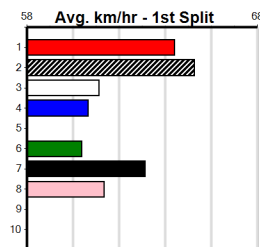

PUFFERFISH MARKETING (2-3 WINS)

Distance: 435m, Race Type: Restricted Win, Total Prizemoney: $2,925
1st: $1,950, 2nd: $600, 3rd: $300, 4th: $75

Watchdog Tips: ☐ ☐ ☐ ☐ ☐ ☐ **Bet:** ☐

Form Box	Wgt	Dist	Track	Date	Time	BON	Margin	1st/2nd (Time)	PIR	Checked	Comment	WR	Split 1	S/P	Grade

1

RED ED [6]
Dog Aug-22 Sire: SH AVATAR Dam: ROCKIN' ROSIE Trainer: Justin Bowman (Kilmany)

Owner(s): G Masterson
Winning Distances: < 300m (0) 300 - 399m (0) 400 - 499m (2) 500 - 599m (0) 600 - 699m (0) > 700m (0)
Winning Weights: 28.8(1) 29.0(1)

1st (6)	29.0	400	WGL	R1	21-May-24	23.06	22.56	3.75L SECRET WITHIN (23.31)	Q/11				8.43	$7.20	M
4th (4)	29.3	300	HVL	R9	09-Jun-24	17.20	16.75	6.50L SWIFTY GIRL (16.75)	M/3		V14		3.98	$18.30	RW
3rd (1)	28.6	350	TRA	R2	15-Jul-24	20.72	20.27	6.50L BANK ROBBER (20.27)	M/73				7.12	$2.70	T3-7
2nd (2)	29.0	435	SLE	R3	21-Jul-24	25.07	24.29	1.5L ZIPPITY ZIPPIN' (24.98)	Q/111				5.29	$8.90	X67H
1st (2)	28.8	435	SLE	R4	28-Jul-24	24.90	24.46	4.25L CHICKEN BURGER (25.19)	Q/111		SW		5.30	$12.50	X67F

Last 3 wins NOT included above

Bx	1st	2nd	3rd	4th	5th	6th	7th	8th
1			1					
2	1	1						
3								
4					1			
5								
6	1							
7								
8								

Prize Best	$11015.00
Starts	24.90(2)-28/7/24
Trk/Dts	5-2-1-1
APM	2-1-1-0
	9328

2

JAYVILLE ZOE [5]
Bitch Jan-21 Sire: BERNARDO Dam: JAYVILLE ZOOLI Trainer: Constance Mcmillan (Drouin)

Owner(s): C Mcmillan
Winning Distances: < 300m (0) 300 - 399m (1) 400 - 499m (2) 500 - 599m (0) 600 - 699m (0) > 700m (0)
Winning Weights: 28.3(1) 28.4(2)

5th (3)	30.1	400	WGL	R4	30-May-24	23.61	22.96	6.50L ZIPPING PATTY (23.18)	M/34				8.71	$16.60	T3-5
3rd (4)	29.9	350	TRA	R4	03-Jun-24	20.86	20.25	3.00L UNO PEANUT (20.67)	S/64				6.93	$8.30	5
3rd (4)	29.7	395	TRA	R5	10-Jun-24	22.78	22.29	6.50L IASON BALE (22.36)	M/555				3.92	$13.40	T3-5
7th (7)	29.5	395	TRA	R9	17-Jun-24	22.70	21.97	7.50L ARTS INFERNO (22.19)	Q/237				3.73	$43.10	SH
5th (2)	28.7	435	SLE	R11	03-Jul-24	25.16	24.41	5.00L BLOCK BUSTED (24.83)	M/465				5.39	$18.50	5NP
2nd (7)	28.7	350	HVL	R5	10-Jul-24	19.94	19.62	4.00L MIKE ANGELO ZEAL (19.68)	Q/2				6.58	$34.40	T3-RW
3rd (3)	29.0	395	TRA	R5	15-Jul-24	23.23	22.67	2.25L INTER TRIGON (23.08)	M/333				3.92	$14.10	T3-5
8th (2)	29.2	350	HVL	R7	23-Jul-24	19.94	19.36	7.00L QUILLA REEF (19.47)	M/5				6.69	$49.00	T3-5

Last 3 wins NOT included above

Bx	1st	2nd	3rd	4th	5th	6th	7th	8th
1		1		2				
2	2		1	5	1	1	1	
3	1	1	1		1	1	1	
4			6		4			
5		1	1	1				
6	1				1	2		
7		2	1	2	1		2	1
8	1		1	1			1	

Prize Best	$5980.00
Starts	25.16(2)-3/7/24
Trk/Dts	50-3-7-10
APM	1-0-0-0
	1462