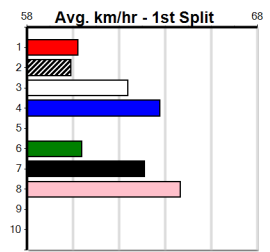

Sale
4
5:39PM
(VIC time)

THE LETT FAMILY

Distance: 435m, Race Type: Grade 7, Total Prizemoney: $2,925
1st: $1,950, 2nd: $600, 3rd: $300, 4th: $75

Watchdog Tips: ☐ ☐ ☐ ☐ ☐

Bet: ☐

Form Box	Wgt	Dist	Track	Date	Time	BON	Margin	1st/2nd (Time)	PIR	Checked	Comment	WR	Split 1	S/P	Grade

1

HAMISH ROSE [7]
BD Dog May-22 Sire: FERAL FRANKY Dam: DASH OF ROSE
Owner(s): S Chignell
Trainer: Sharon-lee Chignell (Rosedale) ENG WGL 2024-08-02
Winning Distances: < 300m (0) 300 - 399m (0) 400 - 499m (1) 500 - 599m (0) 600 - 699m (0) > 700m (0)
Winning Weights: 33.9(1)

8th (7)	34.2	510	SLE	R5	09-Jun-24	31.08	28.73	22.00 DAINTREE CHIEF (29.54)	M/288	.	VO	.	9.34	$5.50	X67H
2nd (3)	34.0	450	TRA	R2	14-Jun-24	25.26	25.09	2.75L HIGHLAND WARRIOR (25.09)	S/744	.	.	.	6.94	$2.60	RW
2nd (1)	33.6	525	MEP	R3	19-Jun-24	30.54	30.06	5.50L FORBES SUPREME (30.17)	M/2222	.	.	.	5.22	$6.70	X67H
8th (8)	33.7	525	MEA	R1	29-Jun-24	31.02	29.82	12.00 JAYA BALE/VILMA BALE	S/8457	.	.	.	5.27	$30.80	X67F
5th (3)	34.0	435	SLE	R9	07-Jul-24	25.10	24.39	4.50L BEST OF COLOUR (24.81)	M/522	.	.	.	5.49	$13.20	X67
3rd (1)	34.1	395	TRA	R2	12-Jul-24	22.39	22.16	3.00L PAW YONDER (22.19)	S/875	.	.	.	4.02	$3.00	X67H
2nd (7)	34.6	435	SLE	R4	21-Jul-24	25.08	24.29	2.00L VALENCIA TILLY (24.94)	S/722	.	.	.	5.61	$2.70	X67H
6th (1)	35.0	435	SLE	R4	28-Jul-24	25.68	24.46	12.00 RED ED (24.90)	S/676	.	.	.	5.52	$3.70	X67F
Last 3 wins NOT included above															
1st (8)	33.9	450	TRA	R3	17-May-24	25.75	25.13	0.25L DR. BUCK (25.76)	S/433	.	.	.	6.91	$3.50	M

Box History

Bx	1st	2nd	3rd	4th	5th	6th	7th	8th
1		2	1					
2								
3		2			1			
4								
5								
6								
7		1		1				1
8	1	1						1
Prize Best	$7025.00							
Starts	24.78(8)-8/5/24							
Trk/Dts	13-1-6-1							
APM	5-0-2-0 4371							

2

CUFF MODEL (NSW)[7]
BK Dog Jun-22 Sire: BARCIA BALE Dam: CRUISER MODEL
Owner(s): A Booker
Trainer: Donald Hay (Maffra)
Winning Distances: < 300m (0) 300 - 399m (1) 400 - 499m (0) 500 - 599m (0) 600 - 699m (0) > 700m (0)
Winning Weights: 34.2(1)

1st (2)	34.2	350	GBN	R1	23-Feb-24	20.40	19.50	1.00L PAMJAMS ROYAL (20.47)	531	531	.	.	.	$1.40	M
3rd (2)	34.8	435	SLE	R2	07-Apr-24	24.97	24.50	6.00L MINH TEDDY (24.55)	S/444	.	.	.	5.46	$3.50	7
4th (7)	34.4	435	SLE	R3	14-Apr-24	25.09	24.32	7.50L PONTING (24.57)	M/544	.	.	.	5.48	$2.80	X67H
3rd (6)	34.4	435	SLE	R4	17-Jul-24	25.02	24.54	1.75L SNOWFEST (24.91)	M/533	.	.	.	5.42	$3.80	7
4th (7)	34.5	435	SLE	R3	28-Jul-24	25.51	24.46	9.00L LITTLE MEG (24.88)	M/644	.	.	.	5.51	$4.90	X67
Last 3 wins NOT included above															

Box History

Bx	1st	2nd	3rd	4th	5th	6th	7th	8th
1								
2	1							
3			1					
4								
5								
6			1					
7				2				
8								
Prize Best	$1950.00							
Starts	24.97(2)-7/4/24							
Trk/Dts	5-1-0-2							
APM	4-0-0-2 1080							

3

FLYING MUFFIN [7]
BK Bitch Oct-22 Sire: MY REDEEMER Dam: FLYING UNICORN
Owner(s): T Erenshaw
Trainer: Terrence Erenshaw (Junction Vill)
Winning Distances: < 300m (0) 300 - 399m (1) 400 - 499m (0) 500 - 599m (0) 600 - 699m (0) > 700m (0)
Winning Weights: 24.5(1)

1st (3)	24.5	390	BAL	R2	17-Jul-24	22.10	21.95	7.50L MAKE THE CUT (22.62)	Q/11	.	SW	.	8.32	$11.20	M
2nd (6)	24.8	390	BAL	R9	24-Jul-24	22.39	22.18	2.50L LETHAL AVENGER (22.22)	M/32	.	.	.	8.72	$2.60	X67
Last 3 wins NOT included above															

Box History

Bx	1st	2nd	3rd	4th	5th	6th	7th	8th
1								
2								
3	1							
4								
5								
6			1					
7								
8								
Prize Best	$2280.00							
Starts	FSH							
Trk/Dts	2-1-1-0							
APM	0-0-0-0 2280