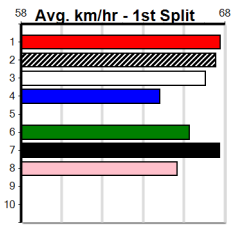

ENG WBL 2024-08-01

ENG GEL 2024-08-03

VIC STRAIGHT TRACK CHAMPIONSHIP H

Distance: 350m, Race Type: S/E Heat, Total Prizemoney: \$3,360
1st: \$2,250, 2nd: \$690, 3rd: \$345, 4th: \$75

6

12:44PM

(VIC time)

Watchdog Tips: 0 0 0 0 **Bet:** .