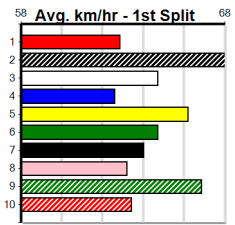

JVDM GREEN LIGHT ON PODCAST

Distance: 350m, Race Type: Grade 5, Total Prizemoney: $2,925
1st: $1,950, 2nd: $600, 3rd: $300, 4th: $75

5

12:20PM

(VIC time)

Watchdog Tips: **0 0 0 0** Bet: **0**