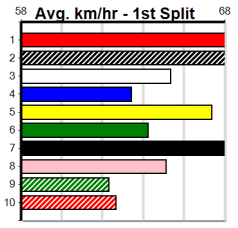

MR HUMMER LIMOS

Distance: 350m, Race Type: Grade 5, Total Prizemoney: \$2,925
1st: \$1,950, 2nd: \$600, 3rd: \$300, 4th: \$75

9

1:44PM

(VIC time)

Watchdog Tips: **0 0 0 0** Bet: **.**

Form	Box	Weight	Dist	Track	Date	Time	BON	Margin	1st/2nd (Time)	PIR	Checked	Comment	W/R	Split 1	S/P	Grade
1 MASTER ZORRO [5]																
BK	D	Jun-20	BARCIA BALE		INVICTUS REIGN											
Trainer: David Bourke (The Basin)																
4th	(4)	36.8	350	HVL	R8	16-Jun-24	19.53	19.07	7.00LWILD ALICE (19.07)	M/4	.	.	.	6.67	\$55.70	FFA
5th	(6)	36.6	350	HVL	R7	23-Jun-24	19.95	19.02	6.50LDJANGO MASKIELL (19.51)	M/5	.	SW	.	6.67	\$5.00	5
8th	(8)	36.3	350	HVL	R9	07-Jul-24	20.04	19.16	6.00LREAR VIEW MIRROR (19.64)	M/7	.	.	.	6.76	\$10.70	5
4th	(6)	36.0	350	HVL	R5	14-Jul-24	20.08	19.35	8.50LSUMMER WINGS (19.50)	M/3	.	.	.	6.73	\$12.60	5
Owner(s): D Bourke																
2 CHALLIS CANDY [5]																
BK	B	Aug-20	BARCIA BALE		CHALLIS ANNIE											
Trainer: Pauline Laidlay (Devon Meadows)																
1st	(4)	26.2	300	HVL	R11	07-Jul-24	16.75	16.75	1.25LMR. DRAMATIC (16.83)	M/1	.	SW	.	3.91	\$16.10	5
1st	(8)	26.5	300	HVL	R4	14-Jul-24	16.85	16.69	2.75LCHOP (17.03)	Q/1	.	.	.	3.95	\$3.90	X45
2nd	(3)	26.6	350	HVL	R6	19-Jul-24	19.40	18.99	0.50LTASTE OF HELL (19.37)	M/1	.	.	.	6.53	\$1.80	5
4th	(3)	26.8	350	HVL	R5	28-Jul-24	19.54	19.29	1.5LASTON SPRITZ (19.45)	M/3	.	.	.	6.58	\$6.20	5
Owner(s): Three Cheeky Monkeys (SYN), G Laidlay, P Laidlay, D Barnett, M Lampett, M Lampett, J Lampett																
3 BALLAN BRUMBY [5]																
RF	D	Feb-22	BEAST UNLEASHED		ASTON RIKU											
Trainer: Joseph Pace (Sunshine North)																
1st	(8)	33.1	350	HVL	R10	31-May-24	19.01	19.01	2.25LROWDAN (19.15)	Q/1	.	SW	.	6.49	\$2.90	T3-5
6th	(2)	33.0	450	BAL	R9	06-Jun-24	25.99	25.14	8.00LMEAL TICKET (25.44)	S/668	.	.	.	6.77	\$3.10	5H
4th	(2)	33.5	350	HVL	R5	07-Jul-24	19.78	19.16	2.75LASTON CORLEONE (19.60)	M/4	.	.	.	6.71	\$2.80	5
6th	(3)	33.2	350	HVL	R5	14-Jul-24	20.20	19.35	10.00LSUMMER WINGS (19.50)	M/5	.	.	.	6.74	\$2.60	5
Owner(s): J Pace																
4 MIGHTY HANNIBAL [5]																
BK	D	Feb-21	BERNARDO		MIGHTY MATILDA											
Trainer: John Brown (Nyora)																
7th	(8)	38.8	400	WGL	R12	28-May-24	23.08	22.34	6.50LROBBIE LEE ROSE (22.65)	S/77	.	.	.	8.76	\$9.80	5
6th	(7)	38.3	515	SAP	R5	03-Jun-24	30.66	29.83	7.50LUNCONTESTED (30.17)	M/6556	.	.	.	5.29	\$15.70	5NP
1st	(2)	37.8	400	WGL	R7	18-Jul-24	22.88	22.88	1.00LSPICY SIREN (22.93)	M/32	.	.	.	8.48	\$3.30	5
3rd	(5)	37.5	400	WGL	R4	26-Jul-24	23.12	22.65	2.75LBLACKPOOL DIVA (22.93)	M/33	.	.	.	8.52	\$3.80	5NP
Owner(s): J Brown																
5 BEAUTY BEAST [5]																
BK	B	Jan-21	BARCIA BALE		INMATE											
Trainer: Michael Ryan (Boronia)																
5th	(2)	32.7	350	HVL	R7	07-Jul-24	19.72	19.16	6.50LWILD SERENA (19.27)	S/7	.	.	.	6.75	\$124.10	5
4th	(5)	33.0	350	HVL	R7	14-Jul-24	19.84	19.35	3.00LSUPER TONE (19.63)	M/7	.	.	.	6.75	\$12.70	5
1st	(2)	32.7	350	HVL	R10	19-Jul-24	19.19	18.99	3.25LMIKE ANGELO ZEAL (19.41)	M/1	.	SW	.	6.54	\$2.30	T3-5
3rd	(8)	33.2	350	HVL	R5	28-Jul-24	19.50	19.29	1.00LASTON SPRITZ (19.45)	M/5	.	.	.	6.68	\$3.20	5
Owner(s): Powellful Ryino (SYN), M Ryan, A Powell																
6 TOOTSIE [5]																
RF	B	Sep-21	FERNANDO BALE		AMELIA CHRISTA											
Trainer: William Dawes (Moe South)																
8th	(4)	25.8	435	SLE	R11	23-Jun-24	25.23	24.37	10.00LGAYLE BALE (24.57)	S/677	.	.	.	5.45	\$7.20	5
8th	(5)	25.5	435	SLE	R4	26-Jun-24	25.56	24.20	16.00LERUDITE BALE (24.46)	M/668	.	.	.	5.33	\$30.20	5
7th	(1)	26.0	460	WGL	R8	11-Jul-24	26.86	26.48	5.50LMY JUANITA (26.50)	Q/123	.	.	.	6.55	\$2.80	T3-5
1st	(6)	26.7	300	HVL	R12	23-Jul-24	16.89	16.72	3.75LWHY NOT BRYCE (17.15)	Q/3	.	.	.	4.03	\$1.70	T3-5
Owner(s): W Dawes																
7 MIKE ANGELO ZEAL [5]																
BK	D	Jun-22	SUPERIOR PANAMA		ZEAL SENSATION											
Trainer: Kathryn Tabb (Lara)																
1st	(6)	31.8	350	HVL	R5	10-Jul-24	19.68	19.62	4.00LJAYVILLE ZOE (19.94)	M/1	.	.	.	6.56	\$1.70	T3-RW
2nd	(3)	31.8	350	HVL	R10	19-Jul-24	19.41	18.99	3.25LBEAUTY BEAST (19.19)	S/3	.	.	.	6.59	\$4.70	T3-5
3rd	(5)	31.8	350	HVL	R7	23-Jul-24	19.69	19.36	3.25LQUILLA REEF (19.47)	S/2	.	.	.	6.65	\$2.10	T3-5
3rd	(5)	32.0	350	HVL	R9	31-Jul-24	19.59	19.20	1.75LCATCH SOME RAYS (19.47)	M/1	.	.	.	6.57	\$4.10	5
Owner(s): Real zeal (SYN), M Tabb, J Whittle, S Tabb, W Whittle, M Brown																
8 TOP SPEED GEAR (TAS)[5]																
F	D	Jan-21	FERNANDO BALE		JALLA ROMELDA											
Trainer: Billy Galea (Rockbank)																
8th	(5)	32.8	450	BAL	R10	17-Jul-24	26.13	25.28	9.50LNOCTILUCENT (25.50)	M/878	.	.	.	6.94	\$15.60	5
4th	(4)	32.7	350	HVL	R6	21-Jul-24	19.62	19.12	2.25LHYPERKINETIC (19.46)	M/3	.	.	.	6.70	\$15.70	5
3rd	(7)	32.4	460	GEL	R8	27-Jul-24	26.10	25.68	6.50LMACKINAW PEACH (25.68)	Q/222	.	.	.	6.67	\$104.60	X45
2nd	(4)	32.4	350	HVL	R9	31-Jul-24	19.57	19.20	1.5LCATCH SOME RAYS (19.47)	M/6	.	.	.	6.73	\$13.40	5
Owner(s): C Fahey																
9 AGENT JESSE [5] Res.																
BK	D	Jun-21	FERAL FRANKY		SO MUCH MOJO											
Trainer: Brian Hodgson (Smythesdale)																
5th	(7)	32.6	460	GEL	R7	09-Jul-24	26.77	26.13	9.50LTHIEF RETURNS (26.13)	S/776	.	.	.	7.22	\$26.60	5
4th	(3)	32.4	350	HVL	R6	18-Jul-24	20.13	19.56	6.00LASTON QUARTZ (19.73)	M/7	.	.	.	6.93	\$8.90	T3-5
6th	(7)	32.4	350	HVL	R6	21-Jul-24	19.78	19.12	4.50LHYPERKINETIC (19.46)	M/7	.	.	.	6.98	\$40.70	5
6th	(8)	32.5	450	BAL	R8	29-Jul-24	26.12	25.69	6.50LOPRAH BALE (25.69)	S/886	.	V3	.	7.14	\$17.30	5
Owner(s): B Dowler																
10 ASIA (NSW)[5] Res.																
W	B	Jun-21	ORSON ALLEN		MAGIC GYPSY											
Trainer: Steve Kaltsis (Shady Creek)																
7th	(1)	25.3	350	HVL	R5	10-Jul-24	20.22	19.62	8.00LMIKE ANGELO ZEAL (19.68)	S/8	.	.	.	6.84	\$40.10	T3-RW
5th	(8)	25.2	300	HVL	R12	21-Jul-24	17.23	16.52	4.50LMAJOR CURRENCY (16.93)	Q/5	.	.	.	4.12	\$25.70	5
6th	(3)	25.2	400	WGL	R2	25-Jul-24	23.94	23.01	13.00LBUY DIRT (23.08)	M/87	.	.	.	9.00	\$15.60	T3-5
7th	(5)	25.3	300	HVL	R12	28-Jul-24	17.46	16.72	6.00LMAJOR CHINA (17.06)	M/5	.	.	.	4.15	\$46.20	5
Owner(s): L Malacarne																