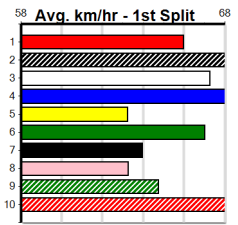

Track Record:

Distance	Time	Greyhound	Date Set
300m	16.057	UNLEASH COLLINDA	11-Dec-22
350m	18.641	UNLEASH COLLINDA	19-Feb-23

Healesville

SPORTSBET FINAL

Distance: 350m, Race Type: Maiden Final, Total Prizemoney: \$2,925
1st: \$1,950, 2nd: \$600, 3rd: \$300, 4th: \$75