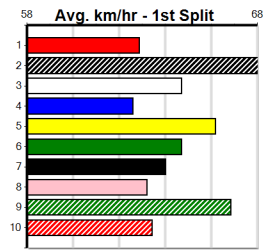

Sire: Dam: **Trainer:**

Owner(s):

Winning Distances: < 300m (0) 300 - 399m (0) 400 - 499m (0) 500 - 599m (0) 600 - 699m (0) > 700m (0)

Winning Weights: **Box History**

JVDM GREEN LIGHT ON PODCAST

Distance: 350m, Race Type: Grade 5, Total Prizemoney: \$2,925
1st: \$1,950, 2nd: \$600, 3rd: \$300, 4th: \$75