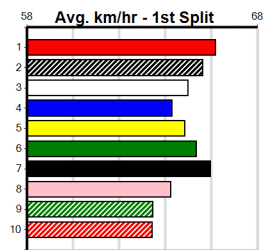

JASON McKEOWN PHOTOGRAPHY

Distance: 300m, Race Type: Grade 5, Total Prizemoney: $2,925
1st: $1,950, 2nd: $600, 3rd: $300, 4th: $75

Watchdog Tips:

Bet:

Table with columns: Form Box, Wgt, Dist, Track, Date, Time, BON, Margin, 1st/2nd (Time), PIR, Checked, Comment, WR, Split 1, S/P, Grade

Section 1: NINETYMILE WOW (QLD)[5]. Includes owner (Ninetymile Kennels), sire (FERNANDO BALE), dam (MY SUPERSTAR), winning distances, weights, and a list of race results with dates and times.

Box History and Prizes for Ninetymile Wow. Includes a grid for box numbers 1-8 and prize details: Best $26230.00, Starts FSTD, Trk/Dts 17-8-0-2, APM 0-0-0-0, 5266.

Section 2: PENNY'S JADE [5]. Includes owner (R Martin), sire (BERNARDO), dam (MY DEWANA PENNY), winning distances, weights, and a list of race results.

Box History and Prizes for Penny's Jade. Includes a grid for box numbers 1-8 and prize details: Best $29665.00, Starts FSTD, Trk/Dts 49-8-9-5, APM 0-0-0-0, 8495.

Section 3: TALCOTT BALE (NSW)[5]. Includes owner (B Wheeler), sire (ALLEN DEED), dam (WANNA ALLEN), winning distances, weights, and a list of race results.

Box History and Prizes for Talcott Bale. Includes a grid for box numbers 1-8 and prize details: Best $12945.00, Starts FSH, Trk/Dts 16-5-3-4, APM 0-0-0-0, 9525.

Section 4: DR. YANNICK [5]. Includes owner (J McMahon), sire (BERNARDO), dam (SWEET DEMI), winning distances, weights, and a list of race results.

Box History and Prizes for Dr. Yannick. Includes a grid for box numbers 1-8 and prize details: Best $13170.00, Starts 16.93(5)-4/2/24, Trk/Dts 22-5-4-2, APM 1-0-0-0, 5850.

Section 5: RYDER'S MAGIC [5]. Includes owner (A Langley), sire (ASTON DEE BEE), dam (SHARNI'S MY GIRL), winning distances, weights, and a list of race results.

Box History and Prizes for Ryder's Magic. Includes a grid for box numbers 1-8 and prize details: Best $7240.00, Starts 16.97(1)-31/7/24, Trk/Dts 11-3-4-1, APM 2-0-0-1, 5484.