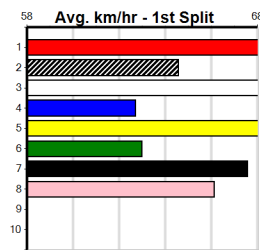

PITSTOP MOWER REPAIRS VETERANS (250+)

Distance: 350m, Race Type: S/E Veteran, Total Prizemoney: $2,925
1st: $1,950, 2nd: $600, 3rd: $300, 4th: $75

Watchdog Tips: [ ] [ ] [ ] [ ] Bet: [ ]

Form Box Wgt Dist Track Date Time BON Margin 1st/2nd (Time) PIR Checked Comment W/R Split 1 S/P Grade

ASSUME KEALY [5]
BK Bitch Jan-19 Sire: ZOLTINA'S LEGACY Dam: ZOE
Owner(s): D Dawson
Trainer: Dale Dawson (Preston)
Winning Distances: < 300m (0) 300 - 399m (15) 400 - 499m (2) 500 - 599m (0) 600 - 699m (0) > 700m (0)
Winning Weights: 30.1(2) 30.2(1) 30.3(3) 30.4(1) 30.5(1) 30.6(1) 30.7(1) 30.8(3) 30.9(3) 31.0(1)
2nd (1) 30.2 300 HVL R12 12-May-24 17.01 16.66 0.025 SAINTLY SAL (17.01) Q/3 . . . . 4.03 $7.20 5
2nd (7) 29.9 300 HVL R3 19-May-24 17.24 16.55 4.50L JEBEDIAH (16.93) M/3 . . . . 3.98 $22.50 5
5th (4) 29.9 300 HVL R11 02-Jun-24 17.09 16.66 3.00L WILL VANSON (16.89) M/7 . . . . 4.04 $44.20 5
5th (1) 30.1 350 HVL R7 09-Jun-24 19.85 19.29 4.75L ROWDAN (19.53) M/3 . . . . 6.69 $50.20 5
6th (8) 30.1 300 HVL R10 16-Jun-24 17.18 16.69 4.75L SHA TIN KING (16.85) M/6 . . . . 4.14 $14.80 5
7th (8) 30.4 300 HVL R12 23-Jun-24 17.11 16.69 6.00L GENERAL WINSTON (16.69) Q/8 . . . . 4.07 $35.60 5
2nd (1) 30.0 350 HVL R8 12-Jul-24 19.73 19.47 1.75L ASTON MONARCHY (19.61) M/3 . . . . 6.59 $27.60 T3-5
5th (2) 30.1 350 HVL R8 18-Jul-24 19.81 19.56 3.75L BETTER BANJO (19.56) M/5 . . . . 6.69 $33.10 T3-5
Last 3 wins NOT included above
1st (2) 30.1 350 HVL R7 21-Jul-23 19.65 19.38 4.00L INTER SPARKLE (19.92) M/2 . . . . 6.69 $2.90 T3-5
1st (6) 30.3 350 HVL R7 29-Sep-23 19.70 19.42 0.50L SUPERIOR SHIRLEY (19.72) M/2 . . . . 6.69 $2.90 5
1st (4) 30.6 300 HVL R11 08-Mar-24 16.71 16.71 2.75L CYCLONE SOPHIE (16.90) M/3 . . . . 3.91 $12.10 T3-5

Box History table with columns Bx, 1st, 2nd, 3rd, 4th, 5th, 6th, 7th, 8th. Includes Prize Best Starts, Trk/Dts, APM.