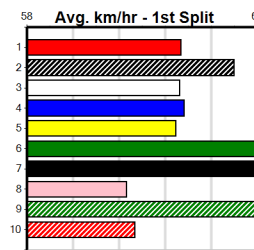

Distance: 300m, Race Type: Grade 5, Total Prizemoney: $2,925
1st: $1,950, 2nd: $600, 3rd: $300, 4th: $75

Watchdog Tips:

Bet:

Form Box	Wgt	Dist	Track	Date	Time	BON	Margin	1st/2nd (Time)	PIR	Checked	Comment	WR	Split 1	S/P	Grade

DOMINATE [5]
BK Dog Oct-21 Sire: ALLEN DEED Dam: PENELOPES CRUZN
Owner(s): A Boyce Trainer: Dale Bunn (Tylden)
Winning Distances: < 300m (0) 300 - 399m (1) 400 - 499m (5) 500 - 599m (1) 600 - 699m (0) > 700m (0)
Winning Weights: 31.8(2) 32.0(1) 32.1(1) 32.2(1) 32.3(1) 32.5(1)

1st (1)	32.2	515	SAP	R8	07-Apr-24	29.86	29.34	2.00L DUTCH IMPACT (29.99)	Q/1111	.	.	.	5.15	$5.60	X45
7th (3)	31.7	395	TRA	R6	12-Apr-24	23.03	22.16	13.00 TRICKSTER'S HALO (22.16)	M/577	.	.	.	3.81	$25.40	X45
8th (1)	32.0	450	TRA	R6	19-Apr-24	25.59	24.71	13.00 ZARA MARNIE (24.71)	M/777	.	.	.	6.86	$51.70	X45
4th (8)	32.2	515	SAP	R6	28-Apr-24	30.42	29.50	14.00 MAIA (29.50)	M/4555	.	.	.	5.27	$33.20	X45
8th (5)	32.2	515	SAN	R3	02-May-24	30.47	29.33	12.00 CRIMSON CANNON (29.67)	M/7888	.	.	.	5.30	$29.00	5
2nd (2)	32.2	400	WGL	R11	14-May-24	23.02	22.61	0.50L HYPERKINETIC (23.00)	M/33	.	.	.	8.51	$3.50	5
7th (2)	32.2	425	BEN	R11	28-Jun-24	24.85	23.73	13.00 WILL VANSON (23.96)	M/487	.	SW	.	6.72	$27.90	5
2nd (4)	32.2	300	HVL	R12	28-Jul-24	17.12	16.72	1.00L MAJOR CHINA (17.06)	M/3	.	.	.	4.06	$18.50	5

Last 3 wins NOT included above

1st (4)	32.5	400	WGL	R6	25-Jan-24	23.11	22.82	0.75L HIGH REGARD (23.16)	Q/22	.	.	.	8.60	$4.00	T3-5
1st (1)	32.1	395	TRA	R8	05-Feb-24	22.47	22.25	0.50L XATU BALE (22.50)	M/111	.	SW	.	3.75	$1.80	X45
1st (3)	31.8	400	WGL	R11	10-Feb-24	22.72	22.63	2.75L LOCHINVAR KEWELL (22.89)	M/22	.	.	.	8.52	$1.70	5

Box History

Bx	1st	2nd	3rd	4th	5th	6th	7th	8th
1	2	4						1
2	1	1			2			1
3	1	2	2	1				1
4	1	1			1			
5			1					1
6	2					1	1	
7							1	1
8	1			1				2

Prize Best Starts Trk/Dts APM: $16315.00, 17.10(1)-2/8/23, 34-7-8-3, 2-0-1-0, 5604