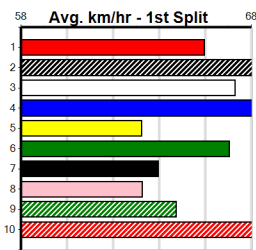

Watchdog Tips: [ ] [ ] [ ] [ ] Bet: [ ]

Form Box Wgt Dist Track Date Time BON Margin 1st/2nd (Time) PIR Checked Comment W/R Split 1 S/P Grade

1 MYSTERY TERMS [7]
RF Bitch Jul-21 Sire: FERNANDO BALE Dam: MEMPHIS SKY
Owner(s): GREG AND SONIA MURPHY (SYN), G Murphy, S Murphy Trainer: Greg Murphy (Pearcedale)
Winning Distances: < 300m (0) 300 - 399m (1) 400 - 499m (0) 500 - 599m (0) 600 - 699m (0) > 700m (0)
Winning Weights: 28.3(1)
2nd (8) 28.1 390 SHP R1 13-Nov-23 22.69 21.88 4.00L ARI GOLD (22.41) M/53 8.68 $15.40 M
4th (5) 28.1 400 WGL R4 21-Nov-23 23.01 22.46 8.00L DARNUM DIESEL (22.46) M/54 8.66 $4.50 MH
2nd (7) 28.4 450 SHP R3 04-Dec-23 25.48 25.20 1.00L LENAGHAN (25.42) M/333 6.73 $11.20 MH
4th (2) 28.4 450 SHP R1 11-Dec-23 25.88 25.23 9.50L SAINT PARR (25.23) M/444 6.69 $18.50 MF
ST (-) 28.4 300 HVL 12-Jul-24 17.00 2.00L Trial Cleared M/22 2of2 . . . ST
1st (5) 28.3 350 HVL R1 28-Jul-24 19.63 19.29 2.75L FULL OF FUN (19.81) M/1 SW 6.64 $1.90 MH
Last 3 wins NOT included above
Box History: Bx 1st 2nd 3rd 4th 5th 6th 7th 8th
1 1st 1st 1st 1st 1st 1st 1st
2 1st 1st 1st 1st 1st 1st 1st
3 1st 1st 1st 1st 1st 1st 1st
4 1st 1st 1st 1st 1st 1st 1st
5 1st 1st 1st 1st 1st 1st 1st
6 1st 1st 1st 1st 1st 1st 1st
7 1st 1st 1st 1st 1st 1st 1st
8 1st 1st 1st 1st 1st 1st 1st
Prize Best $3050.00
Starts 19.63(5)-28/7/24
Trk/Dts 5-1-2-0
APM 1-1-0-0 1954

2 FULL OF FUN [M]
WBD Bitch Sep-21 Sire: FULLY LOADED Dam: IVEY'S AFFAIR
Owner(s): M Clay Trainer: Marion Clay (Lang Lang)
Winning Distances: < 300m (0) 300 - 399m (0) 400 - 499m (0) 500 - 599m (0) 600 - 699m (0) > 700m (0)
Winning Weights:
2nd (2) 25.3 350 HVL R1 28-Jul-24 19.81 19.29 2.75L MYSTERY TERMS (19.63) M/2 6.69 $13.90 MH
Last 3 wins NOT included above
Box History: Bx 1st 2nd 3rd 4th 5th 6th 7th 8th
1 1st 1st 1st 1st 1st 1st 1st
2 1st 1st 1st 1st 1st 1st 1st
3 1st 1st 1st 1st 1st 1st 1st
4 1st 1st 1st 1st 1st 1st 1st
5 1st 1st 1st 1st 1st 1st 1st
6 1st 1st 1st 1st 1st 1st 1st
7 1st 1st 1st 1st 1st 1st 1st
8 1st 1st 1st 1st 1st 1st 1st
Prize Best $520.00
Starts 19.81(2)-28/7/24
Trk/Dts 1-0-1-0
APM 1-0-1-0 520

3 BIT OF ROMANCE [M]
BE Dog Nov-22 Sire: SHIMA SHINE Dam: MISS MALFUNCTION
Owner(s): G Masterson Trainer: Grant Masterson (Tyabb)
Winning Distances: < 300m (0) 300 - 399m (0) 400 - 499m (0) 500 - 599m (0) 600 - 699m (0) > 700m (0)
Winning Weights:
3rd (6) 31.0 350 HVL R1 28-Jul-24 19.91 19.29 4.25L MYSTERY TERMS (19.63) M/3 6.76 $28.20 MH
Last 3 wins NOT included above
Box History: Bx 1st 2nd 3rd 4th 5th 6th 7th 8th
1 1st 1st 1st 1st 1st 1st 1st
2 1st 1st 1st 1st 1st 1st 1st
3 1st 1st 1st 1st 1st 1st 1st
4 1st 1st 1st 1st 1st 1st 1st
5 1st 1st 1st 1st 1st 1st 1st
6 1st 1st 1st 1st 1st 1st 1st
7 1st 1st 1st 1st 1st 1st 1st
8 1st 1st 1st 1st 1st 1st 1st
Prize Best $260.00
Starts 19.91(6)-28/7/24
Trk/Dts 1-0-0-1
APM 1-0-0-1 260