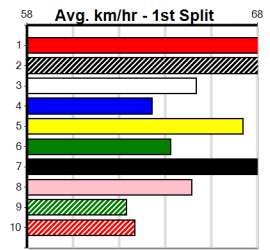

MR HUMMER LIMOS

Distance: 350m, Race Type: Grade 5, Total Prizemoney: $2,925
1st: $1,950, 2nd: $600, 3rd: $300, 4th: $75

Watchdog Tips: [ ] [ ] [ ] [ ] Bet: [ ]

Form Box Wgt Dist Track Date Time BON Margin 1st/2nd (Time) PIR Checked Comment W/R Split 1 S/P Grade

MASTER ZORRO [5]
BK Dog Jun-20 Sire: BARCIA BALE Dam: INVICTUS REIGN
Owner(s): D Bourke
Trainer: David Bourke (The Basin)
Winning Distances: < 300m (0) 300 - 399m (11) 400 - 499m (2) 500 - 599m (0) 600 - 699m (0) > 700m (0)
Box History table and Prize Best Starts table included.

CHALLIS CANDY [5]
BK Bitch Aug-20 Sire: BARCIA BALE Dam: CHALLIS ANNIE
Owner(s): Three Cheeky Monkeys (SYN), G Laidlay, P Laidlay, D Barnett, M Lampett, M Lampett, J Lampett
Trainer: Pauline Laidlay (Devon Meadows)
Winning Distances: < 300m (0) 300 - 399m (14) 400 - 499m (0) 500 - 599m (0) 600 - 699m (0) > 700m (0)
Box History table and Prize Best Starts table included.

BALLAN BRUMBY [5]
RF Dog Feb-22 Sire: BEAST UNLEASHED Dam: ASTON RIKU
Owner(s): J Pace
Trainer: Joseph Pace (Sunshine North)
Winning Distances: < 300m (0) 300 - 399m (3) 400 - 499m (1) 500 - 599m (0) 600 - 699m (0) > 700m (0)
Box History table and Prize Best Starts table included.

MIGHTY HANNIBAL [5]
BK Dog Feb-21 Sire: BERNARDO Dam: MIGHTY MATILDA
Owner(s): J Brown
Trainer: John Brown (Nyora)
Winning Distances: < 300m (0) 300 - 399m (2) 400 - 499m (3) 500 - 599m (1) 600 - 699m (0) > 700m (0)
Box History table and Prize Best Starts table included.

BEAUTY BEAST [5]
BK Bitch Jan-21 Sire: BARCIA BALE Dam: INMATE
Owner(s): Powellful Ryino (SYN), M Ryan, A Powell
Trainer: Michael Ryan (Boronia)
Winning Distances: < 300m (0) 300 - 399m (3) 400 - 499m (4) 500 - 599m (0) 600 - 699m (0) > 700m (0)
Box History table and Prize Best Starts table included.

1

2

3

4

5