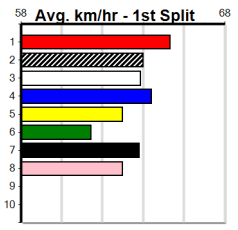

THR33 SERIES HT4

Distance: 515m, Race Type: Grade 5 Tier 3 Heat, Total Prizemoney: $3,340
1st: $2,230, 2nd: $690, 3rd: $345, 4th: $75

7

3:27PM
(VIC time)

Watchdog Tips: 0 0 0 0 Bet: .