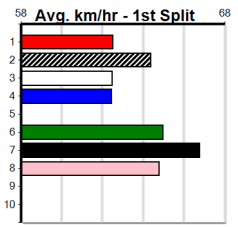

THR33 SERIES HT1

Distance: 515m, Race Type: Grade 5 Tier 3 Heat , Total Prizemoney: $3,340
1st: $2,230, 2nd: $690, 3rd: $345, 4th: $75

4

2:27PM

(VIC time)

Watchdog Tips:

0 0 0 0

Bet:

Form	Box	Weight	Dist	Track	Date	Time	BON	Margin	1st/2nd (Time)	PIR	Checked	Comment	W/R	Split 1	S/P	Grade

1 NITRO BALE (NSW)[5]
BK D Feb-20 FERNANDO BALE DYNA HARPA
Trainer: Suzanne Mannion (Gordon)
4th (3) 30.0 525 MEA R3 15-Jun-24 30.81 29.58 7.00LZIPPING CRUSADER (30.33) M/6434 . . . 5.32 $25.20 5
8th (7) 29.8 390 BAL R11 10-Jul-24 23.05 21.82 12.00LASTON AURELIA (22.26) M/87 . . . R 8.98 $46.30 5
4th (7) 30.0 390 BAL R4 14-Jul-24 22.97 22.33 3.5LRIE BALE (22.74) M/35 . . . 8.63 $13.50 T3-5
6th (2) 30.3 525 MEP R4 17-Jul-24 31.32 29.78 12.00LITTLE PEG (30.51) M/4556 . SW . 5.29 $10.20 T3-5
Owner(s): D Cutmore

Winnning Boxes

1	2	3	4	5	6	7	8
6	5	3	4	3	1	1	
Prize Best				$99,860.00			
Starts				116-23-16-9			
Trk/Dst				22-5-3-1			
APM				$2720			

2 CATCH THE OUTLAW [5]
WBK D Dec-20 FERNANDO BALE SUPREME OUTLAW
Trainer: Phillip Pollutro (Morwell)
1st (5) 32.3 460 WGL R7 04-Jul-24 26.81 26.13 1.00LBANKRUPT (26.87) Q/123 . . . 6.53 $7.10 5
6th (3) 32.0 460 WGL R8 16-Jul-24 26.53 25.75 6.50LSODA APACHE (26.09) M/655 . . . 6.71 $26.70 5H
4th (1) 32.2 460 WGL R8 25-Jul-24 26.78 26.16 1.75LCRIMSON CANNON (26.67) Q/125 . . . 6.53 $11.00 T3-5
2nd (6) 32.0 350 HVL R3 31-Jul-24 19.64 19.20 1.75LELUSIVE BARB (19.51) M/2 . . . 6.59 $41.30 5
Owner(s): P Pollutro

Winnning Boxes

1	2	3	4	5	6	7	8
1		1		1			3
Prize Best				$16,990.00			
Starts				84-6-23-7			
Trk/Dst				1-0-0-0			
APM				$5053			

3 LYRICAL CRIPPS [5]
BD D Jun-21 GET IT GIZMO ZIPPING LYRIC
Trainer: Kenneth Howat (Plumpton)
3rd (3) 30.6 525 MEP R12 10-Jul-24 30.95 30.00 6.00LWHITE SHIRAZ (30.56) M/3333 . . . 5.64 $5.90 T3-5
4th (1) 30.6 525 MEP R12 17-Jul-24 31.15 29.78 4.50LGREYSYND SHOCK (30.85) M/5444 . . . 5.39 $3.80 T3-5
4th (6) 30.5 460 GEL R8 23-Jul-24 26.43 25.95 7.00LMISDIRECTED (25.95) S/654 . . . 7.07 $6.40 5
5th (2) 30.2 525 MEP R11 31-Jul-24 30.95 29.92 5.50LPENNY'S JADE (30.59) S/4444 . . . 5.36 $37.50 X45
Owner(s): K Howat

Winnning Boxes

1	2	3	4	5	6	7	8
2	1	1				1	
Prize Best				$13,520.00			
Starts				55-5-2-11			
Trk/Dst				3-1-0-1			
APM				$4703			

4 BERNARDO'S BOY [5]
RBD D Feb-22 BERNARDO VAN EVIE
Trainer: Paul Cusack (Mount Cottrell)
1st (4) 35.0 512 MTG R8 11-Jul-24 30.66 30.66 0.75LASTON COLETTE (30.72) . . . 4.50 $3.20 RW
3rd (1) 35.0 515 SAP R4 15-Jul-24 30.48 29.45 6.50LSHIV ROY (30.05) M/5333 . . . 5.32 $16.20 RW
3rd (8) 34.8 512 MTG R10 18-Jul-24 30.51 30.09 6.00LMAGIC TOM (30.09) . . . 4.59 $3.50 RWH
8th (5) 35.2 512 MTG R7 25-Jul-24 31.23 30.45 11.00LYADILLAH BRAVE (30.45) . . . 4.63 $4.00 RWF
Owner(s): L Stow

Winnning Boxes

1	2	3	4	5	6	7	8
1		1	1				
Prize Best				$3,370.00			
Starts				30.48			
Trk/Dst				16-3-4-2			
APM				1-0-0-1			
				$2226			

5 *** VACANT BOX ***
Trainer:
Owner(s):