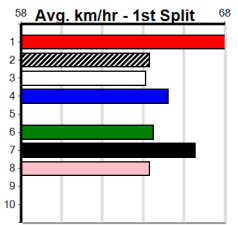

HAPPY 21ST BIRTHDAY JOSH

Distance: 515m, Race Type: Free For All, Total Prizemoney: $3,875
1st: $2,600, 2nd: $800, 3rd: $400, 4th: $75

Watchdog Tips: 0 0 0 0 **Bet:** _____