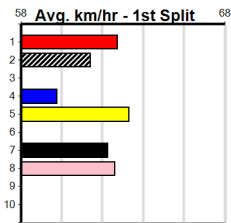

Sandown (SAP)

GREYHOUNDS ENTERTAINMENT (0-2 W)

Distance: 595m, Race Type: Restricted Win, Total Prizemoney: \$3,940
1st: \$2,640, 2nd: \$815, 3rd: \$410, 4th: \$75

2

1:47PM

(VIC time)

Watchdog Tips:

0 0 0 0