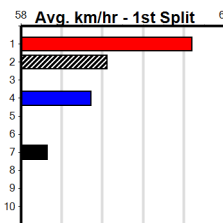

Distance: 515m, Race Type: Maiden, Total Prizemoney: $2,860
1st: $1,900, 2nd: $590, 3rd: $295, 4th: $75

1

1:27PM
(VIC time)

Watchdog Tips: **0** **0** **0** **0** Bet: .