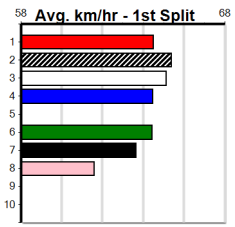

WELCOME LOUISE & FAMILY

Distance: 595m, Race Type: Grade 5, Total Prizemoney: \$3,940
 1st: \$2,640, 2nd: \$815, 3rd: \$410, 4th: \$75

10

4:27PM

(VIC time)

Watchdog Tips:

0 0 0 0

Bet: