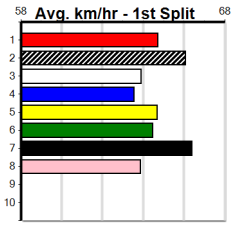

THR33 SERIES HT3

Distance: 515m, Race Type: Grade 5 Tier 3 Heat , Total Prizemoney: $3,340 1st: $2,230, 2nd: $690, 3rd: $345, 4th: $75

Watchdog Tips: 0 0 0 0 Bet:

Table with columns: Form, Box, Weight, Dist, Track, Date, Time, BON, Margin, 1st/2nd (Time), PIR, Checked, Comment, W/R, Split 1, S/P, Grade. Contains race details for 10 races (1-10) including horse names, trainers, and winning boxes.