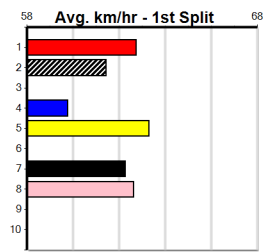

2

1:47PM

(VIC time)

Distance: 595m, Race Type: Restricted Win, Total Prizemoney: $3,940
1st: $2,640, 2nd: $815, 3rd: $410, 4th: $75

Watchdog Tips:

Bet:

Table with columns: Form Box, Wgt, Dist, Track, Date, Time, BON, Margin, 1st/2nd (Time), PIR, Checked, Comment, WR, Split 1, S/P, Grade

MISTY BLUE [M]
BE Bitch Mar-22 Sire: SENNACHIE Dam: LIGHT VIEW
Owner(s): S Elmes
Trainer: Sandra Elmes (Dunolly)
Winning Distances: < 300m (0) 300 - 399m (0) 400 - 499m (0) 500 - 599m (0) 600 - 699m (0) > 700m (0)
Winning Weights:
3rd (3) 24.2 450 BAL R2 09-Jun-24 26.04 25.55 7.00L PATRIOT BRADLEY (25.55) M/464 . . . 6.86 $3.70 T3-M
2nd (2) 24.6 500 BEN R3 21-Jun-24 28.59 27.95 5.00L GREYSYND SAMMY (28.25) M/333 . . . 6.77 $8.80 M
2nd (1) 24.4 525 MEP R3 26-Jun-24 30.44 30.08 1.75L CANYA JIVE (30.32) M/4222 . . . 5.32 $5.30 MH
5th (1) 24.0 525 MEA R1 06-Jul-24 30.55 30.06 5.50L THEEGALA (30.20) M/6666 . . . 5.31 $13.10 MF
5th (8) 24.2 525 MEP R1 10-Jul-24 30.85 30.00 3.25L TAPPET (30.63) M/6666 . . . 5.26 $30.40 M
3rd (5) 24.4 595 SAP R2 15-Jul-24 35.47 34.71 6.00L GRACE BURGESS (35.06) M/5553 . . . 9.56 $8.00 RW
2nd (5) 24.7 595 SAP R2 22-Jul-24 34.89 34.51 1.5L PAW HELION (34.79) M/4433 . . . 9.62 $8.10 RW
6th (6) 24.6 595 SAP R9 29-Jul-24 35.20 34.38 11.00L PAW BODHI (34.45) M/5777 . . . 9.54 $21.40 RW
Last 3 wins NOT included above
Prize Best $5625.00
Starts 34.89(5)-22/7/24
Trk/Dts 18-0-9-3
APM 3-0-1-1 3961

RATTLE AND BANG [6]
F Dog May-22 Sire: FERAL FRANKY Dam: BELLA SHIMA
Owner(s): G Howell
Trainer: Geoffrey Howell (Pearcedale)
Winning Distances: < 300m (0) 300 - 399m (0) 400 - 499m (1) 500 - 599m (1) 600 - 699m (0) > 700m (0)
Winning Weights: 35.6(1) 35.8(1)
7th (5) 35.7 460 WGL R3 30-May-24 27.04 25.91 8.00L NEVER AROUND (26.50) M/778 . . . 6.89 $4.30 T3-7
1st (7) 35.8 595 SAP R4 03-Jun-24 35.22 34.39 8.00L GENERAL SHADOW (35.77) M/4411 . . . SW . 9.67 $2.20 RW
2nd (1) 35.5 595 SAP R2 10-Jun-24 34.90 34.47 1.75L FACETIOUS (34.78) M/1112 . . . . 9.34 $1.40 RW
3rd (7) 35.3 595 SAP R3 17-Jun-24 35.13 34.30 5.50L RUBEN RHODE (34.75) M/3333 . . . . 9.60 $20.00 RW
5th (1) 35.6 595 SAP R2 24-Jun-24 35.30 34.75 8.00L DAINTREE GRANITE (34.76) Q/2224 . . . . 9.53 $2.70 RW
2nd (8) 35.5 595 SAP R2 01-Jul-24 35.12 34.56 0.50L FIRST CRACK (35.10) M/2211 . . . SW . 9.51 $6.00 RW
2nd (6) 36.0 595 SAP R2 08-Jul-24 34.69 34.68 0.10L FLAWS AND SINS (34.68) M/3222 . . . . 9.49 $20.20 RW
8th (6) 35.9 595 SAN R2 25-Jul-24 35.85 34.34 16.00L PAW ERINA (34.75) M/8888 . . . V5 . 10.21 $24.80 X67
Last 3 wins NOT included above
1st (2) 35.6 460 WGL R4 15-Feb-24 26.03 26.03 9.00L LISA INTENTION (26.65) M/111 . . . . 6.69 $2.70 T3-M
Prize Best $8095.63
Starts 34.69(6)-8/7/24
Trk/Dts 20-2-4-3
APM 9-1-4-1 5547

*** VACANT BOX ***
Sire: Dam:
Owner(s):
Trainer:
Winning Distances: < 300m (0) 300 - 399m (0) 400 - 499m (0) 500 - 599m (0) 600 - 699m (0) > 700m (0)
Winning Weights:
Box History