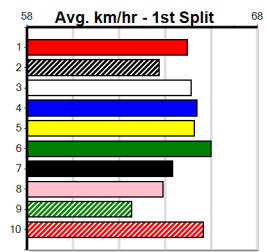

THE NATIONALS FINAL THIS THURSDAY

Distance: 515m, Race Type: Grade 5, Total Prizemoney: $3,340
1st: $2,230, 2nd: $690, 3rd: $345, 4th: $75

Watchdog Tips:

Bet:

Table with columns: Form Box, Wgt, Dist, Track, Date, Time, BON, Margin, 1st/2nd (Time), PIR, Checked, Comment, WR, Split 1, S/P, Grade

BACK TO SCRATCH [5]
BE Dog Dec-21 Sire: BERNARDO Dam: ON THE RUNWAY
Owner(s): Cherry Farm (SYN), A Xerri, S Xerri
Trainer: Andrew Xerri (Merrimu)
Winning Distances: < 300m (0) 300 - 399m (1) 400 - 499m (7) 500 - 599m (3) 600 - 699m (0) > 700m (0)
Winning Weights: 34.0(1) 34.1(1) 34.2(2) 34.4(3) 34.5(2) 34.6(2)
Box History table and Prize Best Starts table included.

SCARLETT'S WISH [5] Bkls
BK Bitch May-21 Sire: HOOKSY Dam: LEAVE ME OUT
Owner(s): L Weeks
Trainer: Les Weeks (Tyabb)
Winning Distances: < 300m (0) 300 - 399m (1) 400 - 499m (3) 500 - 599m (1) 600 - 699m (0) > 700m (0)
Winning Weights: 29.8(1) 29.9(1) 30.1(1) 30.2(1) 30.6(1)
Box History table and Prize Best Starts table included.

AFTER THE SIREN [5]
WBE Dog May-22 Sire: FERNANDO BALE Dam: ZIPPING TIFFANY
Owner(s): THE SIP (SYN), J Harradine, T Redmond, W Vassallo
Trainer: Karen Pitt (Pearcedale)
Winning Distances: < 300m (0) 300 - 399m (0) 400 - 499m (5) 500 - 599m (0) 600 - 699m (0) > 700m (0)
Winning Weights: 34.3(1) 34.8(1) 34.9(2) 35.0(1)
Box History table and Prize Best Starts table included.

ASTON GAGA [5]
BK Bitch Dec-21 Sire: ZIPPING GARTH Dam: ASTON TARA
Owner(s): R Borda
Trainer: Michelle Mallia (Avalon)
Winning Distances: < 300m (0) 300 - 399m (0) 400 - 499m (3) 500 - 599m (2) 600 - 699m (0) > 700m (0)
Winning Weights: 29.5(1) 29.7(1) 29.8(1) 29.9(1) 30.2(1)
Box History table and Prize Best Starts table included.

BAKIS BALE (NSW)[5]
RBD Dog Apr-22 Sire: CHRISTO BALE Dam: DYNA ROMY
Owner(s): B Wheeler
Trainer: Correy Grenfell (Anakie)
Winning Distances: < 300m (0) 300 - 399m (0) 400 - 499m (1) 500 - 599m (2) 600 - 699m (0) > 700m (0)
Winning Weights: 34.2(1) 34.4(1) 34.6(1)
Box History table and Prize Best Starts table included.