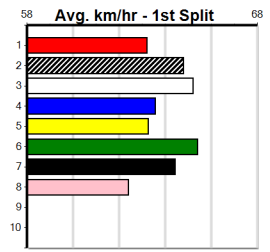

Distance: 515m, Race Type: Grade 5 Tier 3 Heat , Total Prizemoney: $3,340
1st: $2,230, 2nd: $690, 3rd: $345, 4th: $75

Watchdog Tips:

Bet:

Form Box Wgt Dist Track Date Time BON Margin 1st/2nd (Time) PIR Checked Comment W/R Split 1 S/P Grade

YOU'RE IN LUCK [5]
BD Bitch Mar-21 Sire: MOREIRA Dam: DASH TA FAME
Owner(s): L Repici
Trainer: Phillip Repici (Hampton Park)
ENG WGL 2024-08-01
Winning Distances: < 300m (0) 300 - 399m (2) 400 - 499m (1) 500 - 599m (3) 600 - 699m (0) > 700m (0)
Winning Weights: 23.9(1) 24.2(1) 24.4(2) 24.6(2)
Box History table with 8 columns (Bx, 1st, 2nd, 3rd, 4th, 5th, 6th, 7th, 8th) and Prize Best Starts Trk/Dts APM.

LANZER BALE (NSW)[5]
BK Dog Dec-20 Sire: ORSON ALLEN Dam: DYNA ADRIA
Owner(s): IT'S TWO EASY (SYN), J Hamilton, J Deacon
Trainer: Ian Beattie (Laceby)
ENG SHP 2024-08-01
Winning Distances: < 300m (0) 300 - 399m (4) 400 - 499m (7) 500 - 599m (0) 600 - 699m (0) > 700m (0)
Winning Weights: 31.4(1) 31.6(2) 31.8(1) 32.0(2) 32.2(1) 32.3(2) 32.4(1) 32.7(1)
Box History table with 8 columns (Bx, 1st, 2nd, 3rd, 4th, 5th, 6th, 7th, 8th) and Prize Best Starts Trk/Dts APM.

URANA ZOOM [5]
WBK Bitch Sep-21 Sire: SUPERIOR PRODUCT Dam: MA'S PLUM JAM
Owner(s): R Marriner
Trainer: Reginald Marriner (Lalor)
Winning Distances: < 300m (0) 300 - 399m (2) 400 - 499m (1) 500 - 599m (5) 600 - 699m (0) > 700m (0)
Winning Weights: 25.2(2) 25.5(1) 25.6(3) 25.8(1) 25.9(1)
Box History table with 8 columns (Bx, 1st, 2nd, 3rd, 4th, 5th, 6th, 7th, 8th) and Prize Best Starts Trk/Dts APM.

ZIPPING PATTY (NSW)[5]
BE Dog Sep-21 Sire: ZIPPING GARTH Dam: ZIPPING LENA
Owner(s): SAUNDERS CLAN (SYN), D Saunders, B Saunders, W Saunders, G Saunders
Trainer: Darrell Saunders (Somerville)
Winning Distances: < 300m (0) 300 - 399m (2) 400 - 499m (3) 500 - 599m (0) 600 - 699m (0) > 700m (0)
Winning Weights: 32.2(1) 32.6(1) 32.8(1) 33.1(2)
Box History table with 8 columns (Bx, 1st, 2nd, 3rd, 4th, 5th, 6th, 7th, 8th) and Prize Best Starts Trk/Dts APM.

ULTIMATE JEWEL [5]
BK Bitch Dec-21 Sire: FERNANDO BALE Dam: ELUSIVE JEWEL
Owner(s): N Beltran
Trainer: Christian Schmidt (Devon Meado)
Winning Distances: < 300m (0) 300 - 399m (0) 400 - 499m (2) 500 - 599m (2) 600 - 699m (0) > 700m (0)
Winning Weights: 28.3(1) 28.8(1) 29.2(1) 29.5(1)
Box History table with 8 columns (Bx, 1st, 2nd, 3rd, 4th, 5th, 6th, 7th, 8th) and Prize Best Starts Trk/Dts APM.

1

2

3

4

5