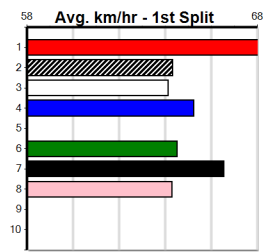

Distance: 515m, Race Type: Free For All, Total Prizemoney: $3,875
1st: $2,600, 2nd: $800, 3rd: $400, 4th: $75

Watchdog Tips:

Bet:

Table with columns: Form Box, Wgt, Dist, Track, Date, Time, BON, Margin, 1st/2nd (Time), PIR, Checked, Comment, W/R, Split 1, S/P, Grade

ISLE OF ROSE (NSW)[4]
BD Bitch Sep-21 Sire: BARCIA BALE Dam: HELLO MAVIS
Owner(s): T Macdonald
Trainer: Bradley Greenough (Pearcedale)
Winning Distances: < 300m (0) 300 - 399m (0) 400 - 499m (6) 500 - 599m (7) 600 - 699m (0) > 700m (0)
Winning Weights: 27.8(1) 28.4(2) 28.5(1) 28.6(1) 28.9(1) 29.0(6) 29.1(1)
Race results table with columns: Rank, Wgt, Dist, Track, Date, Time, BON, Margin, 1st/2nd (Time), PIR, Checked, Comment, W/R, Split 1, S/P, Grade

Box History table for ISLE OF ROSE (NSW)[4]
Table with columns: Bx, 1st, 2nd, 3rd, 4th, 5th, 6th, 7th, 8th
Prize Best Starts Trk/Dts APM

FIGHTING BOXER [4]
BK Dog Dec-19 Sire: ASTON DEE BEE Dam: DYNA FAME
Owner(s): H Hose
Trainer: Cody Hose (Lara)
Winning Distances: < 300m (0) 300 - 399m (0) 400 - 499m (3) 500 - 599m (4) 600 - 699m (0) > 700m (0)
Winning Weights: 31.3(1) 31.4(1) 31.5(1) 31.8(1) 31.9(1) 32.6(2)
Race results table with columns: Rank, Wgt, Dist, Track, Date, Time, BON, Margin, 1st/2nd (Time), PIR, Checked, Comment, W/R, Split 1, S/P, Grade

Box History table for FIGHTING BOXER [4]
Table with columns: Bx, 1st, 2nd, 3rd, 4th, 5th, 6th, 7th, 8th
Prize Best Starts Trk/Dts APM

MAY SO DREAMING [4]
BD Bitch Mar-21 Sire: FERNANDO BALE Dam: IT'S A DREAM
Owner(s): SAUNDERS CLAN (SYN), D Saunders, B Saunders, W Saunders, G Saunders
Trainer: Gail Saunders (Somerville)
Winning Distances: < 300m (0) 300 - 399m (0) 400 - 499m (2) 500 - 599m (2) 600 - 699m (0) > 700m (0)
Winning Weights: 26.1(2) 26.3(1) 26.5(1)
Race results table with columns: Rank, Wgt, Dist, Track, Date, Time, BON, Margin, 1st/2nd (Time), PIR, Checked, Comment, W/R, Split 1, S/P, Grade

Box History table for MAY SO DREAMING [4]
Table with columns: Bx, 1st, 2nd, 3rd, 4th, 5th, 6th, 7th, 8th
Prize Best Starts Trk/Dts APM

ASTON TOMMY [4]
BD Dog Apr-22 Sire: TOMMY SHELBY Dam: ASTON MEILLEUR
Owner(s): R Borda
Trainer: David Condon (Devon Meadows)
Winning Distances: < 300m (0) 300 - 399m (1) 400 - 499m (3) 500 - 599m (1) 600 - 699m (0) > 700m (0)
Winning Weights: 32.6(1) 32.9(1) 33.1(1) 33.6(1) 33.8(1)
Race results table with columns: Rank, Wgt, Dist, Track, Date, Time, BON, Margin, 1st/2nd (Time), PIR, Checked, Comment, W/R, Split 1, S/P, Grade

Box History table for ASTON TOMMY [4]
Table with columns: Bx, 1st, 2nd, 3rd, 4th, 5th, 6th, 7th, 8th
Prize Best Starts Trk/Dts APM

*** VACANT BOX ***
Sire: Dam:
Owner(s):
Trainer:
Winning Distances: < 300m (0) 300 - 399m (0) 400 - 499m (0) 500 - 599m (0) 600 - 699m (0) > 700m (0)
Winning Weights:
Box History

1

2

3

4

5