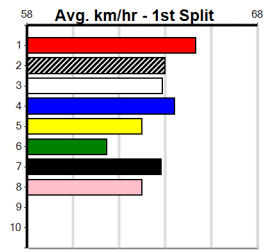

THR33 SERIES HT4

7

3:27PM

(VIC time)

Distance: 515m, Race Type: Grade 5 Tier 3 Heat , Total Prizemoney: $3,340
1st: $2,230, 2nd: $690, 3rd: $345, 4th: $75

Watchdog Tips:

Bet:

Form	Box	Wgt	Dist	Track	Date	Time	BON	Margin	1st/2nd (Time)	PIR	Checked	Comment	WR	Split 1	S/P	Grade

QUEST FOR DREAMS [5]

F Bitch Jan-22 Sire: SUPERIOR PANAMA Dam: QUEST FOR GLORY Trainer: Corry Kas (Lynbrook)

Owner(s): C Kas
Winning Distances: < 300m (0) 300 - 399m (0) 400 - 499m (2) 500 - 599m (3) 600 - 699m (0) > 700m (0)
Winning Weights: 26.4(2) 26.7(1) 27.3(1) 27.9(1)

5th (4)	27.1	350	HVL	R7	24-May-24	20.37	19.42	2.50L	PURE PROMISE (20.20)	M/3	.	.	.	6.82	$2.20	T3-5
5th (1)	27.0	350	HVL	R6	31-May-24	19.90	19.01	3.5L	EMPRESS SAL (19.66)	M/6	.	.	.	6.79	$2.30	T3-5
3rd (1)	26.7	350	HVL	R7	14-Jun-24	19.83	19.40	3.00L	MISS DAICOS (19.63)	S/2	.	SW	.	6.67	$5.50	T3-5
1st (6)	27.3	400	WGL	R12	20-Jun-24	22.93	22.89	3.5L	AUBAMEYANG (23.16)	M/21	.	SW	.	8.50	$5.00	T3-5
4th (7)	27.5	400	WGL	R11	27-Jun-24	23.46	22.85	8.00L	SPICY SIREN (22.90)	M/54	.	.	.	8.79	$3.50	5
8th (8)	27.5	435	SLE	R12	03-Jul-24	25.23	24.41	9.00L	WHERE'S FIFTY (24.63)	M/448	.	.	.	5.37	$6.20	5NP
1st (1)	27.9	400	WGL	R12	18-Jul-24	23.26	22.88	1.25L	SNOWY ALFORD (23.35)	M/22	.	.	.	8.58	$2.40	5
2nd (8)	27.8	460	WGL	R7	25-Jul-24	26.59	26.16	2.50L	DASHER BALE (26.42)	Q/111	.	.	.	6.61	$5.80	T3-5

Last 3 wins NOT included above

1st (1)	26.4	525	MEP	R1	09-Aug-23	30.67	30.08	3.00L	MAGICAL STAR (30.87)	M/1111	.	.	.	5.18	$21.90	M
1st (8)	26.4	525	MEP	R2	16-Aug-23	30.45	30.05	0.75L	DETRIE BALE (30.49)	M/1111	.	SW	.	5.22	$7.80	7
1st (1)	26.7	595	SAP	R3	15-Oct-23	34.61	34.30	0.10L	OUR JOJO (34.62)	Q/1111	.	.	.	9.25	$3.00	RW

Box History

Bx	1st	2nd	3rd	4th	5th	6th	7th	8th
1	3							
2			1	1	1			
3							1	1
4					3	1		1
5				1			1	1
6	1							1
7			1	1		1		
8	1	1					1	2

Prize Best Starts	$10480.00
Trk/Dts APM	29.98(2)-23/11/23 33-5-1-4 7-0-0-1 3878