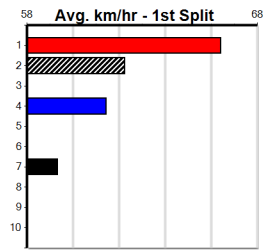

1
1:27PM
(VIC time)

Distance: 515m, Race Type: Maiden, Total Prizemoney: $2,860
1st: $1,900, 2nd: $590, 3rd: $295, 4th: $75

Watchdog Tips: ☐ ☐ ☐ ☐ ☐ Bet: ☐

Form	Box	Wgt	Dist	Track	Date	Time	BON	Margin	1st/2nd (Time)	PIR	Checked	Comment	WR	Split 1	S/P	Grade

1

SWEET CANNELLONI [M]
BK Bitch Feb-21 Sire: FERNANDO BALE Dam: NAUGHTY CAZZA
Owner(s): G Jolly Trainer: Geoffrey Jolly (Pakenham)
Winning Distances: < 300m (0) 300 - 399m (0) 400 - 499m (0) 500 - 599m (0) 600 - 699m (0) > 700m (0)
Winning Weights:
5th (2) 24.8 395 TRA R1 11-Aug-23 23.27 21.99 12.00 GYPSY LEE ROSE (22.46) M/244 . . . 3.91 $3.30 MH
3rd (7) 24.8 395 TRA R1 18-Aug-23 23.21 22.26 2.50L SNOWY LILY (23.04) Q/113 . . . 3.86 $4.60 M
2nd (6) 25.0 515 SAP R1 17-Dec-23 30.49 29.58 4.00L LETIZIA (30.22) M/2122 . . . 5.20 $16.10 M
2nd (4) 24.9 515 SAP R1 24-Dec-23 30.06 29.39 1.5L WHATEVER TESS (29.96) Q/2222 . . . 5.11 $20.50 M
7th (8) 25.0 515 SAP R1 31-Dec-23 30.69 29.54 16.00 GROOVEBIRD (29.57) Q/2345 . . . 5.17 $10.20 M
3rd (4) 25.0 515 SAP R1 24-Mar-24 30.28 29.45 6.50L FLYING DINAR (29.83) Q/1122 . SW . 5.11 $7.50 M
6th (7) 25.4 515 SAP R1 31-Mar-24 30.86 29.79 8.50L TEMPER TRAP (30.27) M/1223 . . . 5.18 $4.60 M
Last 3 wins NOT included above

Box History

Bx	1st	2nd	3rd	4th	5th	6th	7th	8th
1								
2					1			
3								
4	1	1						
5								
6		1						
7			1			1		
8								1

Prize Best	$1735.00
Starts	30.06(4)-24/12/23
Trk/Dts	7-0-2-2
APM	5-0-2-1 406

2

FORBES LIGHTNING (SA)[M]
F Dog Sep-22 Sire: FERAL FRANKY Dam: SWEET ON ME
Owner(s): R Forbes Trainer: Rose Forbes (Hopetown Park)
Winning Distances: < 300m (0) 300 - 399m (0) 400 - 499m (0) 500 - 599m (0) 600 - 699m (0) > 700m (0)
Winning Weights:
6th (2) 29.2 390 BAL R2 24-Apr-24 23.42 22.02 11.00 ZOOM BOOM (22.65) Q/36 . . . 8.60 $10.30 MH
6th (4) 29.7 400 GEL R2 03-May-24 23.31 22.45 8.00L SERIAL STICKER (22.78) Q/37 . . . W 8.58 $14.20 MH
2nd (8) 29.6 390 BAL R2 26-Jun-24 22.56 22.01 0.50L SAILAWAY GIN (22.54) M/33 . . . W 8.72 $8.30 M
2nd (7) 29.6 450 BAL R3 03-Jul-24 25.76 25.11 5.50L MERL'S LAD (25.41) Q/222 . . . W 6.76 $4.60 M
4th (2) 29.8 450 BAL R1 10-Jul-24 26.42 25.02 9.50L IVORY PYGMY (25.78) S/536 . . . W 6.85 $2.20 M
Last 3 wins NOT included above

Box History

Bx	1st	2nd	3rd	4th	5th	6th	7th	8th
1								
2				1		1		
3								
4						1		
5								
6								
7		1						
8		1						

Prize Best	$1115.00
Starts	FSH
Trk/Dts	5-0-2-0
APM	0-0-0-0 1011

3

JAZZ HANDS [M]
BK Bitch Dec-21 Sire: JS FLAMIN ACE Dam: LITTLE BIT SWEET
Owner(s): Dayas Star (SYN), G Ithier, C Ithier Trainer: Christine Ithier (Springvale South)
Winning Distances: < 300m (0) 300 - 399m (0) 400 - 499m (0) 500 - 599m (0) 600 - 699m (0) > 700m (0)
Winning Weights:
8th (5) 26.6 300 HVL R1 09-Jun-24 18.12 16.75 20.00 I'M WHAT'S NEXT (16.76) S/8 . . . 4.27 $71.10 M
Last 3 wins NOT included above

Box History

Bx	1st	2nd	3rd	4th	5th	6th	7th	8th
1								
2								
3								
4								
5								1
6								
7								
8								

Prize Best	$0.00
Starts	FSH
Trk/Dts	1-0-0-0
APM	0-0-0-0 0