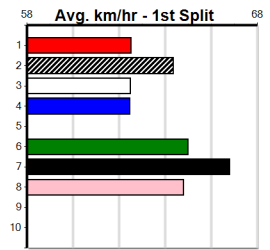

4

2:27PM

(VIC time)

Distance: 515m, Race Type: Grade 5 Tier 3 Heat , Total Prizemoney: $3,340
1st: $2,230, 2nd: $690, 3rd: $345, 4th: $75

Watchdog Tips:

Bet:

Table with columns: Form Box, Wgt, Dist, Track, Date, Time, BON, Margin, 1st/2nd (Time), PIR, Checked, Comment, WR, Split 1, S/P, Grade

NITRO BALE (NSW)[5]
BK Dog Feb-20 Sire: FERNANDO BALE Dam: DYNA HARPA
Owner(s): D Cutmore
Trainer: Suzanne Mannion (Gordon)
Winning Distances: < 300m (0) 300 - 399m (0) 400 - 499m (13) 500 - 599m (10) 600 - 699m (0) > 700m (0)
Winning Weights: 29.8(1) 29.9(1) 30.1(1) 30.2(3) 30.4(4) 30.5(4) 30.6(4) 30.7(3) 30.8(2)
Box History table and Prize Best Starts table included.

CATCH THE OUTLAW [5]
WBK Dog Dec-20 Sire: FERNANDO BALE Dam: SUPREME OUTLAW
Owner(s): P Pollutro
Trainer: Phillip Pollutro (Morwell)
Winning Distances: < 300m (0) 300 - 399m (1) 400 - 499m (5) 500 - 599m (0) 600 - 699m (0) > 700m (0)
Winning Weights: 31.2(1) 31.9(2) 32.1(1) 32.2(1) 32.3(1)
Box History table and Prize Best Starts table included.

LYRICAL CRIPPS [5]
BD Dog Jun-21 Sire: GET IT GIZMO Dam: ZIPPING LYRIC
Owner(s): K Howat
Trainer: Kenneth Howat (Plumpton)
Winning Distances: < 300m (0) 300 - 399m (0) 400 - 499m (2) 500 - 599m (3) 600 - 699m (0) > 700m (0)
Winning Weights: 29.7(3) 30.6(1) 31.5(1)
Box History table and Prize Best Starts table included.

BERNARDO'S BOY [5]
RBD Dog Feb-22 Sire: BERNARDO Dam: VAN EVIE
Owner(s): L Stow
Trainer: Paul Cusack (Mount Cottrell)
Winning Distances: < 300m (0) 300 - 399m (0) 400 - 499m (2) 500 - 599m (1) 600 - 699m (0) > 700m (0)
Winning Weights: 34.8(1) 35.0(1) 36.1(1)
Box History table and Prize Best Starts table included.

*** VACANT BOX ***
Sire: Dam:
Owner(s):
Trainer:
Winning Distances: < 300m (0) 300 - 399m (0) 400 - 499m (0) 500 - 599m (0) 600 - 699m (0) > 700m (0)
Winning Weights:
Box History table included.

1

2

3

4

5