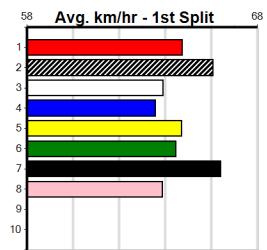

THR33 SERIES HT3

6

3:06PM

(VIC time)

Distance: 515m, Race Type: Grade 5 Tier 3 Heat , Total Prizemoney: $3,340
1st: $2,230, 2nd: $690, 3rd: $345, 4th: $75

Watchdog Tips: [ ] [ ] [ ] [ ] Bet: [ ]

WANDANA LAD [5]
BK Dog Jun-21 Sire: ASTON DEE BEE Dam: MISS MORRISSET
Owner(s): D Fraser
Trainer: Garry Johnson (Chum Creek)
Winning Distances: < 300m (0) 300 - 399m (4) 400 - 499m (3) 500 - 599m (1) 600 - 699m (0) > 700m (0)
Winning Weights: 30.5(1) 31.2(1) 31.4(2) 31.6(2) 31.8(1) 32.0(1)
Race results table with columns: Rank, Dog, Dist, Track, Date, Time, BON, Margin, 1st/2nd (Time), PIR, Checked, Comment, WR, Split 1, S/P, Grade.

Box History table for WANDANA LAD with columns: Bx, 1st, 2nd, 3rd, 4th, 5th, 6th, 7th, 8th and Prize Best Starts Trk/Dts APM.

DESTINI PALADIN [5]
WBK Dog Sep-21 Sire: DESTINI FIREBALL Dam: DESTINI CATALINA
Owner(s): RIVERWALK (SYN), A Palmer, J Rinaldi, E Rinaldi
Trainer: Paul Ellul (Noble Park North)
Winning Distances: < 300m (0) 300 - 399m (4) 400 - 499m (4) 500 - 599m (1) 600 - 699m (0) > 700m (0)
Winning Weights: 32.7(1) 33.1(1) 33.2(1) 33.4(1) 33.5(1) 33.6(1) 33.7(1) 33.8(1) 34.0(1)
Race results table with columns: Rank, Dog, Dist, Track, Date, Time, BON, Margin, 1st/2nd (Time), PIR, Checked, Comment, WR, Split 1, S/P, Grade.

Box History table for DESTINI PALADIN with columns: Bx, 1st, 2nd, 3rd, 4th, 5th, 6th, 7th, 8th and Prize Best Starts Trk/Dts APM.

SIR NATHAN [5]
BD Dog Feb-21 Sire: MY REDEEMER Dam: LITTLE SAMARA
Owner(s): E Lieshout
Trainer: Eddie Lieshout (Drouin West)
Winning Distances: < 300m (0) 300 - 399m (0) 400 - 499m (4) 500 - 599m (1) 600 - 699m (0) > 700m (0)
Winning Weights: 33.5(1) 34.1(1) 34.6(1) 34.7(1) 35.0(1)
Race results table with columns: Rank, Dog, Dist, Track, Date, Time, BON, Margin, 1st/2nd (Time), PIR, Checked, Comment, WR, Split 1, S/P, Grade.

Box History table for SIR NATHAN with columns: Bx, 1st, 2nd, 3rd, 4th, 5th, 6th, 7th, 8th and Prize Best Starts Trk/Dts APM.

VALLETTA DIVA [5]
BEBD Bitch May-22 Sire: TOMMY SHELBY Dam: VALLETTA SKY
Owner(s): J Nicholls
Trainer: John Nicholls (Melton West)
Winning Distances: < 300m (0) 300 - 399m (0) 400 - 499m (4) 500 - 599m (0) 600 - 699m (0) > 700m (0)
Winning Weights: 27.0(1) 27.2(1) 27.4(1) 27.5(1)
Race results table with columns: Rank, Dog, Dist, Track, Date, Time, BON, Margin, 1st/2nd (Time), PIR, Checked, Comment, WR, Split 1, S/P, Grade.

Box History table for VALLETTA DIVA with columns: Bx, 1st, 2nd, 3rd, 4th, 5th, 6th, 7th, 8th and Prize Best Starts Trk/Dts APM.

JEREMY SPOKE [5]
BK Dog Aug-21 Sire: NEED MY MONEYNOW Dam: LITTLE BIT SLICK
Owner(s): Flight Facilities (SYN), R Wagenaar, A Wagenaar
Trainer: Rowan Wagenaar (Langwarrin)
Winning Distances: < 300m (0) 300 - 399m (0) 400 - 499m (0) 500 - 599m (3) 600 - 699m (0) > 700m (0)
Winning Weights: 33.0(1) 34.5(1) 34.6(1)
Race results table with columns: Rank, Dog, Dist, Track, Date, Time, BON, Margin, 1st/2nd (Time), PIR, Checked, Comment, WR, Split 1, S/P, Grade.

Box History table for JEREMY SPOKE with columns: Bx, 1st, 2nd, 3rd, 4th, 5th, 6th, 7th, 8th and Prize Best Starts Trk/Dts APM.