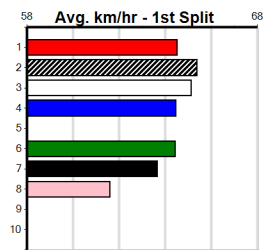

WELCOME LOUISE & FAMILY

Distance: 595m, Race Type: Grade 5, Total Prizemoney: $3,940
1st: $2,640, 2nd: $815, 3rd: $410, 4th: $75

Watchdog Tips:

Bet:

Table with columns: Form Box, Wgt, Dist, Track, Date, Time, BON, Margin, 1st/2nd (Time), PIR, Checked, Comment, WR, Split 1, S/P, Grade

TEMPEL TRAP [5]
BK Bitch Feb-22 Sire: MY REDEEMER Dam: WHATEVER I WANT
Owner(s): Low Key (SYN), C Mcilwraith, A McMannis, S Clark, S Baird
Trainer: Darren Archer (Nilma North)
Winning Distances: < 300m (0) 300 - 399m (0) 400 - 499m (0) 500 - 599m (3) 600 - 699m (0) > 700m (0)
Winning Weights: 25.1(1) 25.4(1) 25.5(1)
Race results table with columns: Rank, Pos, Wgt, Dog, Track, Date, Time, Margin, Sire, Dam, PIR, Checked, Comment, WR, Split 1, S/P, Grade

Box History table for TEMPEL TRAP [5]
Table with columns: Bx, 1st, 2nd, 3rd, 4th, 5th, 6th, 7th, 8th
Prize Best Starts Trk/Dts APM

CANYA HUSTLE (NSW)[5]
BK Dog Feb-21 Sire: BARCIA BALE Dam: BOMBSHELL BANDIT
Owner(s): Mud Flaps Racing (SYN), L Schreier, D Baker
Trainer: Matthew Lanigan (Rowless)
Winning Distances: < 300m (0) 300 - 399m (0) 400 - 499m (1) 500 - 599m (8) 600 - 699m (0) > 700m (0)
Winning Weights: 31.0(1) 31.4(1) 31.5(1) 31.6(1) 31.7(1) 31.8(1) 31.9(2) 32.1(1)
Race results table with columns: Rank, Pos, Wgt, Dog, Track, Date, Time, Margin, Sire, Dam, PIR, Checked, Comment, WR, Split 1, S/P, Grade

Box History table for CANYA HUSTLE (NSW)[5]
Table with columns: Bx, 1st, 2nd, 3rd, 4th, 5th, 6th, 7th, 8th
Prize Best Starts Trk/Dts APM

LYNDL SAID NO [5]
BK Dog May-21 Sire: HARD STYLE RICO Dam: DYNA QUOTA
Owner(s): E Scott
Trainer: Paul Jones (Hoddles Creek)
Winning Distances: < 300m (0) 300 - 399m (0) 400 - 499m (1) 500 - 599m (3) 600 - 699m (0) > 700m (0)
Winning Weights: 31.2(2) 31.7(1) 32.3(1)
Race results table with columns: Rank, Pos, Wgt, Dog, Track, Date, Time, Margin, Sire, Dam, PIR, Checked, Comment, WR, Split 1, S/P, Grade

Box History table for LYNDL SAID NO [5]
Table with columns: Bx, 1st, 2nd, 3rd, 4th, 5th, 6th, 7th, 8th
Prize Best Starts Trk/Dts APM

SODA APACHE [5]
RF Dog Aug-20 Sire: FERNANDO BALE Dam: IRELAND'S FORCE
Owner(s): Fluffy Side Up (SYN), A Onley, P Onley
Trainer: Geoffrey Dalton (Hazelwood Nort)
Winning Distances: < 300m (0) 300 - 399m (0) 400 - 499m (2) 500 - 599m (8) 600 - 699m (0) > 700m (0)
Winning Weights: 32.4(2) 32.5(1) 32.6(2) 33.0(1) 33.1(2) 33.2(1) 33.3(1)
Race results table with columns: Rank, Pos, Wgt, Dog, Track, Date, Time, Margin, Sire, Dam, PIR, Checked, Comment, WR, Split 1, S/P, Grade

Box History table for SODA APACHE [5]
Table with columns: Bx, 1st, 2nd, 3rd, 4th, 5th, 6th, 7th, 8th
Prize Best Starts Trk/Dts APM

*** VACANT BOX ***
Sire: Dam:
Owner(s):
Trainer:
Winning Distances: < 300m (0) 300 - 399m (0) 400 - 499m (0) 500 - 599m (0) 600 - 699m (0) > 700m (0)
Winning Weights:
Box History