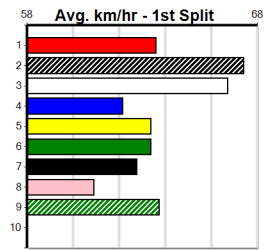

HAPPY BIRTHDAY ALBA

9

4:04PM

(VIC time)

Distance: 515m, Race Type: Mixed 6/7, Total Prizemoney: $3,340
1st: $2,230, 2nd: $690, 3rd: $345, 4th: $75

Watchdog Tips:

Bet:

Form Box	Wgt	Dist	Track	Date	Time	BON	Margin	1st/2nd (Time)	PIR	Checked	Comment	WR	Split 1	S/P	Grade

1

CANYA VIVI (NSW)[7]
BK Bitch Oct-22 Sire: SHIMA SHINE Dam: JOYFUL Trainer: Matthew Lanigan (Rowsley)
Owner(s): G Lanigan
Winning Distances: < 300m (0) 300 - 399m (0) 400 - 499m (0) 500 - 599m (1) 600 - 699m (0) > 700m (0)
Winning Weights: 26.0(1)

F (3)	26.2	400	GEL	R2	12-Jul-24	0.00	22.51		MAGGIE PARKER (23.48)	Q/78		VO	8.83	$5.00	M
1st (7)	26.0	515	SAP	R1	22-Jul-24	30.68	29.48		6.00L FORTY FOUR SONS (31.07)	Q/2251			5.18	$9.90	M
3rd (5)	26.2	515	SAP	R10	29-Jul-24	30.79	29.46		10.00L PAW DIMETRA (30.11)	M/6653			5.34	$5.80	7

Last 3 wins NOT included above

Box History

Bx	1st	2nd	3rd	4th	5th	6th	7th	8th
1								
2								
3								
4								
5			1					
6								
7	1							
8								

Prize	$2245.00
Best	30.68(7)-22/7/24
Starts	3-1-0-1
Trk/Dts	2-1-0-1
APM	2245

2

BUNDY PARADISE [6]
BK Dog Feb-22 Sire: SHIMA SHINE Dam: MEPUNGA MOLLY Trainer: Susan Richards (Devon Meadows)
Owner(s): B Stephens
Winning Distances: < 300m (0) 300 - 399m (2) 400 - 499m (0) 500 - 599m (0) 600 - 699m (0) > 700m (0)
Winning Weights: 31.1(1) 31.4(1)

ST (-)	31.3	300	HVL		09-Jun-24	17.11			0.50L Trial Cleared	M/22		2of4	4.01		ST
1st (4)	31.4	350	HVL	R2	16-Jun-24	19.55	19.07		1.5L SACRED SWORD (19.64)	M/1		SW	6.53	$5.00	MH
2nd (8)	31.3	350	HVL	R1	23-Jun-24	19.63	19.02		2.00L SACRED SWORD (19.50)	Q/2			6.61	$2.80	MF
ST (-)	30.9	400	WGL		27-Jun-24	23.01			0.01L Trial Not Cleared	Q/11		1of4	8.32		ST
1st (7)	31.1	350	HVL	R2	07-Jul-24	19.69	19.16		1.5L ASTON SPRITZ (19.78)	M/1			6.60	$7.30	X67
ST (-)	30.9	515	SAP		15-Jul-24	30.24			7.00L Trial Cleared	M/2233		3of5			ST
5th (5)	31.1	515	SAP	R11	22-Jul-24	30.99	29.48		22.00L VAN WYCK (29.48)	M/2335			5.10	$8.50	X67H
4th (5)	31.1	515	SAP	R11	29-Jul-24	30.58	29.46		13.00L BAKIS BALE (29.71)	M/2554			5.20	$10.40	6G

Last 3 wins NOT included above

Box History

Bx	1st	2nd	3rd	4th	5th	6th	7th	8th
1		1						
2				1				
3		1				1		
4	1							
5				1	1			
6								
7	1							
8		1						

Prize	$5275.00
Best	30.58(5)-29/7/24
Starts	9-2-3-0
Trk/Dts	2-0-0-0
APM	4107

3

HEYFIELD HONEY [6]
F Bitch Feb-22 Sire: BERNARDO Dam: SILVER SALUTE Trainer: Donald Rhodes (Heyfield)
Owner(s): D Rhodes
Winning Distances: < 300m (0) 300 - 399m (2) 400 - 499m (0) 500 - 599m (0) 600 - 699m (0) > 700m (0)
Winning Weights: 31.5(1) 31.8(1)

5th (8)	31.9	350	HVL	R1	19-May-24	20.19	19.28		6.00L BANK ROBBER (19.80)	M/5			6.90	$13.10	M
1st (8)	31.8	350	HVL	R1	16-Jun-24	19.84	19.07		2.00L FOLLOW THE SUN (19.98)	M/2			6.72	$3.60	MH
4th (1)	31.2	350	HVL	R1	23-Jun-24	19.75	19.02		3.75L SACRED SWORD (19.50)	M/3			6.61	$10.90	MF
1st (3)	31.5	350	HVL	R5	01-Jul-24	19.65	19.65		1.25L MIKE ANGELO ZEAL (19.73)	M/2			6.64	$5.40	T3-RW
2nd (3)	31.5	350	HVL	R3	14-Jul-24	19.63	19.35		0.75L LUXFORD (19.59)	M/3			6.64	$8.90	X67
2nd (6)	31.7	435	SLE	R10	17-Jul-24	25.28	24.54		0.50L CHALUPA BATMAN (25.25)	M/322			5.50	$9.30	RW
6th (1)	31.5	515	SAP	R11	29-Jul-24	30.75	29.46		15.00L BAKIS BALE (29.71)	M/1235			5.20	$15.70	6G

Last 3 wins NOT included above

Box History

Bx	1st	2nd	3rd	4th	5th	6th	7th	8th
1								
2				1		1		
3	1	1						
4								
5								
6		1						
7								
8	1				1			

Prize	$3955.00
Best	30.75(1)-29/7/24
Starts	7-2-2-0
Trk/Dts	1-0-0-0
APM	3404