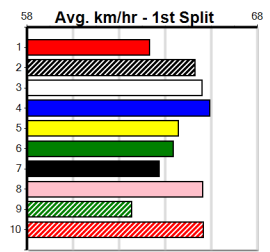

SPORTSBET NOBODY DOES IT EASIER

Distance: 515m, Race Type: Grade 5, Total Prizemoney: $3,340
1st: $2,230, 2nd: $690, 3rd: $345, 4th: $75

Watchdog Tips:

Bet:

Form Box Wgt Dist Track Date Time BON Margin 1st/2nd (Time) PIR Checked Comment W/R Split 1 S/P Grade

WILLA BALE (NSW)[5]
BK Bitch Apr-21 Sire: DYNA VILLA Dam: QUAIL BALE
Owner(s): B Wheeler
Trainer: Correy Grenfell (Anakie)
Winning Distances: < 300m (0) 300 - 399m (0) 400 - 499m (3) 500 - 599m (6) 600 - 699m (0) > 700m (0)
Box History table and Prize Best Starts table included.

URANA JASMINE [5]
BE Bitch Apr-22 Sire: FERNANDO BALE Dam: GYPSY URANA
Owner(s): S Xerri
Trainer: Andrew Xerri (Merrimu)
Winning Distances: < 300m (0) 300 - 399m (0) 400 - 499m (2) 500 - 599m (3) 600 - 699m (0) > 700m (0)
Box History table and Prize Best Starts table included.

READ THE ROOM [5]
BK Bitch May-22 Sire: FERNANDO BALE Dam: ZIPPING TIFFANY
Owner(s): THE SIP (SYN), J Harradine, T Redmond, W Vassallo
Trainer: Karen Pitt (Pearcedale)
Winning Distances: < 300m (0) 300 - 399m (0) 400 - 499m (5) 500 - 599m (0) 600 - 699m (0) > 700m (0)
Box History table and Prize Best Starts table included.

BURN ALONG [5]
RF Dog Feb-22 Sire: BERNARDO Dam: VAN EVIE
Owner(s): Remembering Red (SYN), P Jones, M Barber, J Jones, P Kercher, T Murphy, T Kelly, S Andueza
Trainer: Paul Jones (Hoddles Creek)
Winning Distances: < 300m (0) 300 - 399m (6) 400 - 499m (5) 500 - 599m (0) 600 - 699m (0) > 700m (0)
Box History table and Prize Best Starts table included.

TOUGH TAZ [5]
BK Dog Nov-21 Sire: AUSSIE INFRARED Dam: START A RIOT
Owner(s): Twice as quick (SYN), D Johnston, D Johnston
Trainer: Bryan Sykes (Upper Beaconsfield)
Winning Distances: < 300m (0) 300 - 399m (0) 400 - 499m (3) 500 - 599m (0) 600 - 699m (0) > 700m (0)
Box History table and Prize Best Starts table included.

1

2

3

4

5