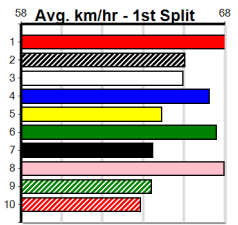

Shepparton

SPORTSBET FINAL

Distance: 450m, Race Type: Grade 5 Final, Total Prizemoney: \$3,360
1st: \$2,250, 2nd: \$690, 3rd: \$345, 4th: \$75

6
8:28PM
(VIC time)

Watchdog Tips: 0 0 0 0 Bet:

Table with 10 race entries. Each entry includes horse name, trainer, jockey, race details, and winning boxes. Race 1: GO GO EVIE [5], Race 2: ORIENTAL OPHELIA [5], Race 3: BLIMEY TEDDY [5], Race 4: GREEN FLASH [4], Race 5: BIG TIMBER [5], Race 6: TAT LIBBY [4], Race 7: DAINTREE DAZZLER [5], Race 8: ASTON FANTASTIC (NSW)[4], Race 9: MISTER EASY [5] Res., Race 10: BETSIE BALE (NSW)[5] Res.