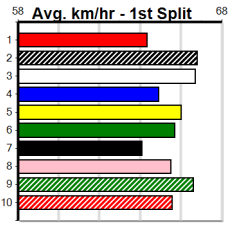

REJUVENATE @ STUD

Distance: 390m, Race Type: Mixed 4/5, Total Prizemoney: $3,360
1st: $2,250, 2nd: $690, 3rd: $345, 4th: $75

9

9:32PM

(VIC time)

Watchdog Tips:

0 0 0 0

Bet: