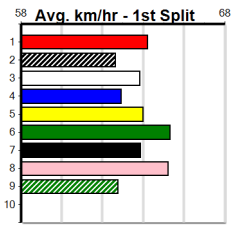

VALE ROB JONES

Distance: 450m, Race Type: Mixed 6/7, Total Prizemoney: $2,925
1st: $1,950, 2nd: $600, 3rd: $300, 4th: $75

Watchdog Tips: **0 0 0 0** Bet: **0**