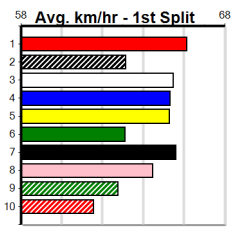

Shepparton

3

7:29PM

(VIC time)

BYERS ELECTRICAL

Distance: 390m, Race Type: Mixed 6/7, Total Prizemoney: \$2,925
1st: \$1,950, 2nd: \$600, 3rd: \$300, 4th: \$75

Watchdog Tips:

0