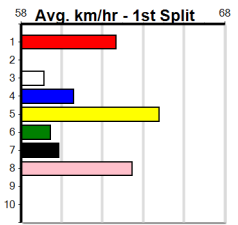

Shepparton

VALE BOB McKELLAR

Distance: 390m, Race Type: Maiden, Total Prizemoney: $2,535
1st: $1,680, 2nd: $520, 3rd: $260, 4th: $75

1

6:53PM
(VIC time)

Watchdog Tips: **0** **0** **0** **0** Bet: .