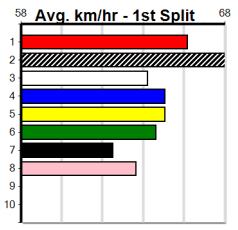

SHEPPARTON WORKWEAR & SAFETY

Distance: 450m, Race Type: Grade 5, Total Prizemoney: $2,925
1st: $1,950, 2nd: $600, 3rd: $300, 4th: $75

7

8:51PM

(VIC time)

Watchdog Tips: **0 0 0 0** Bet: **.**