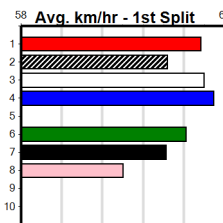

Shepparton

GPP LASER 3300 DAMSELS DASH

Distance: 390m, Race Type: Grade 5, Total Prizemoney: \$2,925

1st: \$1,950, 2nd: \$600, 3rd: \$300, 4th: \$75

11

10:13PM

(VIC time)

Watchdog Tips:

0 0 0 0

Bet:

Form Box Weight Dist Track Date Time BON Margin 1st/2nd (Time) PIR Checked Comment W/R Split 1 S/P Grade

1 MYSTIC BRAE [5]

BK	B	Oct-21	KINLOCH BRAE	UP HILL JILL																				
Trainer: David Geall (Lara)							Winning Boxes																	
1st	(8)	28.3	425	BEN	R12	03-May-24	23.79	23.69	7.00LSPOT MULLANE (24.26)	M/111	.	.	.	6.51	\$4.30	5	1	2	1	5	6	7	8	
7th	(5)	28.4	400	GEL	R7	10-May-24	23.29	22.76	7.00LQUEST FOR MAGIC (22.82)	S/68	.	.	.	8.75	\$7.40	X45	1	2	1	1				3
2nd	(7)	29.0	400	GEL	R5	26-Jul-24	22.84	22.39	4.00TALCOTT BALE (22.56)	M/22	.	.	.	8.51	\$7.10	X45	1	2	1	1				
1st	(8)	28.9	450	WBL	R7	01-Aug-24	25.56	25.35	1.25LASTON ZOOM (25.63)	Q/111	.	.	.	6.61	\$2.30	5	1	2	1	1				