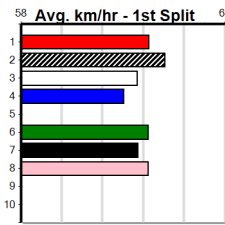

Prize Best \$18,285.00
Best 22.87
Starts 45-11-3-3
Trk/Dst 1-0-0-0
APM \$6506

Owner(s): M Zammit

9 * NO RESERVE *****

Trainer:
Owner(s):

10 * NO RESERVE *****

Trainer:
Owner(s):

Shepparton

CKH PAINTING DAMSELS DASH