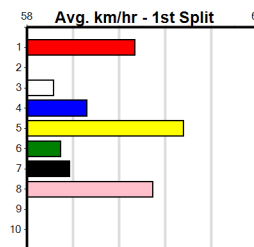

VALE BOB McKELLAR

1
6:53PM
(VIC time)

Distance: 390m, Race Type: Maiden, Total Prizemoney: $2,535
1st: $1,680, 2nd: $520, 3rd: $260, 4th: $75

Watchdog Tips: ☐ ☐ ☐ ☐ ☐ **Bet:**

Form Box	Wgt	Dist	Track	Date	Time	BON	Margin	1st/2nd (Time)	PIR	Checked	Comment	WR	Split 1	S/P	Grade	
1	REDBACK EXPRESS [M]															
	DKBD	Dog		Jun-22												
	Sire: SUPERIOR PANAMA										Dam: SASSY IZZY					
	Owner(s): Jamari (SYN), M Eccles, R George, J Keough															
	Trainer: Jordan Formosa (Heathcote)															
	Winning Distances: < 300m (0) 300 - 399m (0) 400 - 499m (0) 500 - 599m (0) 600 - 699m (0) > 700m (0)															
	Winning Weights:															
	5th (1)	34.2	390	SHP	R1	08-Jul-24	22.92	22.00	6.50L	MORAIN	LILLY (22.49)	M/64			8.84	$15.20 M
	Last 3 wins NOT included above															
	<table border="1"> <thead> <tr> <th>Bx</th> <th>1st</th> <th>2nd</th> <th>3rd</th> <th>4th</th> <th>5th</th> <th>6th</th> <th>7th</th> <th>8th</th> </tr> </thead> <tbody> <tr><td>1</td><td></td><td></td><td></td><td></td><td>1</td><td></td><td></td><td></td></tr> <tr><td>2</td><td></td><td></td><td></td><td></td><td></td><td></td><td></td><td></td></tr> <tr><td>3</td><td></td><td></td><td></td><td></td><td></td><td></td><td></td><td></td></tr> <tr><td>4</td><td></td><td></td><td></td><td></td><td></td><td></td><td></td><td></td></tr> <tr><td>5</td><td></td><td></td><td></td><td></td><td></td><td></td><td></td><td></td></tr> <tr><td>6</td><td></td><td></td><td></td><td></td><td></td><td></td><td></td><td></td></tr> <tr><td>7</td><td></td><td></td><td></td><td></td><td></td><td></td><td></td><td></td></tr> <tr><td>8</td><td></td><td></td><td></td><td></td><td></td><td></td><td></td><td></td></tr> <tr> <td>Prize Best</td> <td colspan="7"></td> <td>$0.00</td> </tr> <tr> <td>Starts</td> <td colspan="7">22.92(1)-8/7/24</td> <td></td> </tr> <tr> <td>Trk/Dts</td> <td colspan="7">1-0-0-0</td> <td></td> </tr> <tr> <td>APM</td> <td colspan="7">1-0-0-0</td> <td>0</td> </tr> </tbody> </table>															

2	KIP LANG [M]															
	BK	Dog		Jul-22												
	Sire: FLYING RICCIARDO										Dam: WARREN PLACE					
	Owner(s): C King															
	Trainer: Clayton King (Benalla)															
	Winning Distances: < 300m (0) 300 - 399m (0) 400 - 499m (0) 500 - 599m (0) 600 - 699m (0) > 700m (0)															
	Winning Weights:															
	Last 3 wins NOT included above															
	<table border="1"> <thead> <tr> <th>Bx</th> <th>1st</th> <th>2nd</th> <th>3rd</th> <th>4th</th> <th>5th</th> <th>6th</th> <th>7th</th> <th>8th</th> </tr> </thead> <tbody> <tr><td>1</td><td></td><td></td><td></td><td></td><td></td><td></td><td></td><td></td></tr> <tr><td>2</td><td></td><td></td><td></td><td></td><td></td><td></td><td></td><td></td></tr> <tr><td>3</td><td></td><td></td><td></td><td></td><td></td><td></td><td></td><td></td></tr> <tr><td>4</td><td></td><td></td><td></td><td></td><td></td><td></td><td></td><td></td></tr> <tr><td>5</td><td></td><td></td><td></td><td></td><td></td><td></td><td></td><td></td></tr> <tr><td>6</td><td></td><td></td><td></td><td></td><td></td><td></td><td></td><td></td></tr> <tr><td>7</td><td></td><td></td><td></td><td></td><td></td><td></td><td></td><td></td></tr> <tr><td>8</td><td></td><td></td><td></td><td></td><td></td><td></td><td></td><td></td></tr> <tr> <td>Prize Best</td> <td colspan="7"></td> <td>$0</td> </tr> <tr> <td>Starts</td> <td colspan="7">FSH</td> <td></td> </tr> <tr> <td>Trk/Dts</td> <td colspan="7">0-0-0-0</td> <td></td> </tr> <tr> <td>APM</td> <td colspan="7">0-0-0-0</td> <td>0</td> </tr> </tbody> </table>															

3	KRUGER ICON [M]															
	BK	Dog		Oct-22												
	Sire: MEPUNGA BLAZER										Dam: SERENGETI ICON					
	Owner(s): Sullivan Sullivan (SYN), R Sullivan, M Sullivan															
	Trainer: Robert Sullivan (East Shepparton)															
	Winning Distances: < 300m (0) 300 - 399m (0) 400 - 499m (0) 500 - 599m (0) 600 - 699m (0) > 700m (0)															
	Winning Weights:															
	7th (1)	32.2	390	SHP	R5	03-Jun-24	23.28	21.80	17.00	COUNTY	KILDARE (22.14)	Q/77		V5	9.14	$46.10 MH
	Last 3 wins NOT included above															
	<table border="1"> <thead> <tr> <th>Bx</th> <th>1st</th> <th>2nd</th> <th>3rd</th> <th>4th</th> <th>5th</th> <th>6th</th> <th>7th</th> <th>8th</th> </tr> </thead> <tbody> <tr><td>1</td><td></td><td></td><td></td><td></td><td></td><td></td><td></td><td>1</td></tr> <tr><td>2</td><td></td><td></td><td></td><td></td><td></td><td></td><td></td><td></td></tr> <tr><td>3</td><td></td><td></td><td></td><td></td><td></td><td></td><td></td><td></td></tr> <tr><td>4</td><td></td><td></td><td></td><td></td><td></td><td></td><td></td><td></td></tr> <tr><td>5</td><td></td><td></td><td></td><td></td><td></td><td></td><td></td><td></td></tr> <tr><td>6</td><td></td><td></td><td></td><td></td><td></td><td></td><td></td><td></td></tr> <tr><td>7</td><td></td><td></td><td></td><td></td><td></td><td></td><td></td><td></td></tr> <tr><td>8</td><td></td><td></td><td></td><td></td><td></td><td></td><td></td><td></td></tr> <tr> <td>Prize Best</td> <td colspan="7"></td> <td>$0.00</td> </tr> <tr> <td>Starts</td> <td colspan="7">23.28(1)-3/6/24</td> <td></td> </tr> <tr> <td>Trk/Dts</td> <td colspan="7">1-0-0-0</td> <td></td> </tr> <tr> <td>APM</td> <td colspan="7">1-0-0-0</td> <td>0</td> </tr> </tbody> </table>															

4	TWO FOOT TONI [M]															
	BK	Bitch		Feb-22												
	Sire: SHIMA SHINE										Dam: LILLY PATCH					
	Owner(s): J Formosa															
	Trainer: Jordan Formosa (Heathcote)															
	Winning Distances: < 300m (0) 300 - 399m (0) 400 - 499m (0) 500 - 599m (0) 600 - 699m (0) > 700m (0)															
	Winning Weights:															
	5th (3)	26.2	390	SHP	R1	17-Jun-24	23.08	21.85	8.00L	JARMON (22.52)	M/43				8.89	$13.40 M
	5th (7)	26.3	390	SHP	R2	08-Jul-24	22.87	22.00	6.00L	DEADLY FORCE (22.45)	S/75				8.89	$27.90 M
	6th (3)	26.6	390	SHP	R3	11-Jul-24	23.02	22.09	6.50L	KRAKEN COOL (22.58)	S/86				9.11	$17.80 T3-M
3rd (2)	26.2	390	SHP	R1	19-Jul-24	23.73	22.28	14.00	SHY CABANG (22.78)	S/43		V0		9.29	$3.30 M	
4th (2)	26.6	390	SHP	R2	25-Jul-24	22.95	22.20	3.75L	DOOKIE GIBLET (22.68)	M/44				8.91	$32.20 T3-M	
Last 3 wins NOT included above																
<table border="1"> <thead> <tr> <th>Bx</th> <th>1st</th> <th>2nd</th> <th>3rd</th> <th>4th</th> <th>5th</th> <th>6th</th> <th>7th</th> <th>8th</th> </tr> </thead> <tbody> <tr><td>1</td><td></td><td></td><td></td><td></td><td></td><td></td><td></td><td></td></tr> <tr><td>2</td><td></td><td></td><td></td><td></td><td></td><td></td><td></td><td></td></tr> <tr><td>3</td><td></td><td>1</td><td>1</td><td></td><td></td><td></td><td></td><td></td></tr> <tr><td>4</td><td></td><td></td><td></td><td></td><td>1</td><td>1</td><td></td><td></td></tr> <tr><td>5</td><td></td><td></td><td></td><td></td><td></td><td></td><td></td><td></td></tr> <tr><td>6</td><td></td><td></td><td></td><td></td><td></td><td></td><td></td><td></td></tr> <tr><td>7</td><td></td><td></td><td></td><td></td><td></td><td>1</td><td></td><td></td></tr> <tr><td>8</td><td></td><td></td><td></td><td></td><td></td><td></td><td></td><td></td></tr> <tr> <td>Prize Best</td> <td colspan="7"></td> <td>$210.00</td> </tr> <tr> <td>Starts</td> <td colspan="7">22.87(7)-8/7/24</td> <td></td> </tr> <tr> <td>Trk/Dts</td> <td colspan="7">5-0-0-1</td> <td></td> </tr> <tr> <td>APM</td> <td colspan="7">5-0-0-1</td> <td>210</td> </tr> </tbody> </table>																

5	BIG REVEAL [M]															
	BK	Dog		Jan-23												
	Sire: BEAST UNLEASHED										Dam: VEGAS TICKET					
	Owner(s): P Brown															
	Trainer: Paul Brown (Burramine)															
	Winning Distances: < 300m (0) 300 - 399m (0) 400 - 499m (0) 500 - 599m (0) 600 - 699m (0) > 700m (0)															
	Winning Weights:															
	3rd (2)	30.1	400	WGL	R1	26-Jul-24	23.20	22.65	8.00L	BOOKER MAN (22.65)	M/53				8.56	$3.70 M
	Last 3 wins NOT included above															
	<table border="1"> <thead> <tr> <th>Bx</th> <th>1st</th> <th>2nd</th> <th>3rd</th> <th>4th</th> <th>5th</th> <th>6th</th> <th>7th</th> <th>8th</th> </tr> </thead> <tbody> <tr><td>1</td><td></td><td></td><td></td><td></td><td></td><td></td><td></td><td></td></tr> <tr><td>2</td><td></td><td></td><td></td><td>1</td><td></td><td></td><td></td><td></td></tr> <tr><td>3</td><td></td><td></td><td></td><td></td><td></td><td></td><td></td><td></td></tr> <tr><td>4</td><td></td><td></td><td></td><td></td><td></td><td></td><td></td><td></td></tr> <tr><td>5</td><td></td><td></td><td></td><td></td><td></td><td></td><td></td><td></td></tr> <tr><td>6</td><td></td><td></td><td></td><td></td><td></td><td></td><td></td><td></td></tr> <tr><td>7</td><td></td><td></td><td></td><td></td><td></td><td></td><td></td><td></td></tr> <tr><td>8</td><td></td><td></td><td></td><td></td><td></td><td></td><td></td><td></td></tr> <tr> <td>Prize Best</td> <td colspan="7"></td> <td>$260.00</td> </tr> <tr> <td>Starts</td> <td colspan="7">FSH</td> <td></td> </tr> <tr> <td>Trk/Dts</td> <td colspan="7">1-0-0-1</td> <td></td> </tr> <tr> <td>APM</td> <td colspan="7">0-0-0-0</td> <td>260</td> </tr> </tbody> </table>