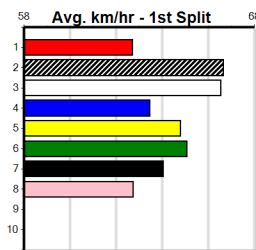

Distance: 450m, Race Type: Grade 5, Total Prizemoney: $2,925
1st: $1,950, 2nd: $600, 3rd: $300, 4th: $75

Watchdog Tips:

Bet:

Form Box Wgt Dist Track Date Time BON Margin 1st/2nd (Time) PIR Checked Comment W/R Split 1 S/P Grade

TREND SETTER [5]
BK Bitch May-21 Sire: ORSON ALLEN Dam: WARREN PLACE
Owner(s): C King
Trainer: Clayton King (Benalla)
Winning Distances: < 300m (0) 300 - 399m (1) 400 - 499m (2) 500 - 599m (1) 600 - 699m (0) > 700m (0)
Winning Weights: 31.3(1) 31.7(1) 32.7(1) 33.1(1)
3rd (8) 33.5 390 SHP R4 16-May-24 22.53 22.11 1.75L HIGHWAY (22.42) M/87 . . . . . 8.83 $7.40 6G
1st (2) 33.1 390 SHP R3 06-Jun-24 22.64 22.12 0.10L ORIENTAL AURORA (22.64) M/22 . . . . . 8.68 $6.10 T3-6
1st (6) 32.7 450 SHP R8 13-Jun-24 25.54 25.54 0.75L ELSA JAY (25.58) S/433 . . . . . 6.90 $9.60 T3-5
3rd (5) 32.6 500 BEN R7 21-Jun-24 28.43 27.95 0.50L ARCHIE MCIVOR (28.40) M/643 . . . . . 6.79 $19.80 RWH
4th (1) 32.3 500 BEN R5 28-Jun-24 28.44 27.83 9.00L HOLDEN BALE (27.83) M/554 . . . . . 7.00 $12.60 RWF
4th (5) 32.5 525 MEA R12 06-Jul-24 30.68 30.06 7.50L MISTER EASY (30.18) M/8544 . . . . . 5.51 $17.60 5
4th (5) 32.1 525 MEP R6 17-Jul-24 30.58 29.78 4.75L BACK TO SCRATCH (30.24) M/7774 . . . . . 5.30 $21.60 5
4th (3) 32.8 450 SHP R5 29-Jul-24 25.48 25.09 4.50L INCONSPICUOUS (25.18) S/765 . . . . . 6.95 $43.30 X45
Last 3 wins NOT included above
1st (4) 31.3 525 MEP R2 11-Oct-23 30.31 29.67 6.50L CARIBBEAN (30.75) Q/3111 . . . . . 5.26 $5.30 M
1st (2) 31.7 425 BEN R3 31-Oct-23 24.42 24.03 0.05L KERATIN (24.42) S/763 . . . . . 6.82 $5.10 7
Box History
Bx 1st 2nd 3rd 4th 5th 6th 7th 8th
1 1 2 1 . . . . .
2 2 2 . . . . .
3 1 1 1 1 . . . . .
4 1 2 1 1 1 1 . . . . .
5 2 2 1 1 1 1 1 . . . . .
6 1 1 1 1 . . . . .
7 1 1 3 . . . . .
8 1 1 1 . . . . .
Prize Best $11090.00
Starts 25.41(4)-29/1/24
Trk/Dts 35-4-3-12
APM 17-1-2-5 4590