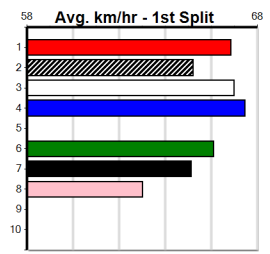

**Last 3 wins NOT included above**

1st (6) 36.3 410 HOR R1 09-Jan-24 23.45 23.12 4.50L WEBLEC WHISPER (23.76) M/11 . . . SW . 10.41 \$1.70 M
---

GPP LASER 3300 DAMSELS DASH

Distance: 390m, Race Type: Grade 5, Total Prizemoney: \$2,925
1st: \$1,950, 2nd: \$600, 3rd: \$300, 4th: \$75