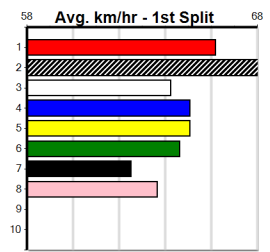

6

7

8

9

10

Distance: 450m, Race Type: Grade 5, Total Prizemoney: \$2,925
1st: \$1,950, 2nd: \$600, 3rd: \$300, 4th: \$75

Watchdog Tips: [ ] [ ] [ ] [ ] Bet: [ ]

Form Box Wgt Dist Track Date Time BON Margin 1st/2nd (Time) PIR Checked Comment W/R Split 1 S/P Grade