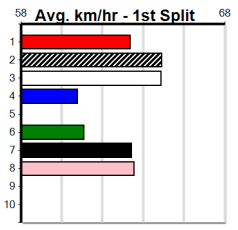

MELBOURNE CONTAINER PARK (250+ RA

Distance: 400m, Race Type: Maiden, Total Prizemoney: $1,530
1st: $1,000, 2nd: $320, 3rd: $160, 4th: $50

Watchdog Tips: **0 0 0 0** Bet: .

Form	Box	Weight	Dist	Track	Date	Time	BON	Margin	1st/2nd (Time)	PIR	Checked	Comment	W/R	Split 1	S/P	Grade	Winning Boxes							
1 GO NOW (NSW)[M]																								
BK	D	Jan-22 MEPUNGA BLAZER				SWEET AS BETH																		
Trainer: Marcus Lloyd (Anakie)																								
2nd	(8)	31.6	390	WBL	R1	01-Apr-24	22.58	22.07	0.10LKAYE NIGHT (22.58)	M/32	.	.	.	8.86	$2.30	M	1	2	3	4	5	6	7	8
Prize Best $2,210.00																								
Starts 22.93																								
Trk/Dst 17-0-5-3																								
APM 9-0-3-2																								
APM $1134																								
ENG GEL 2024-08-03																								
2 TRUMPETER ROCK [M]																								
BK	D	Oct-22 FERAL FRANKY				HAPPY RUBY																		
Trainer: Rebecca Gibbons (Avalon)																								
4th	(1)	32.8	400	GEL	R2	05-Jul-24	23.54	22.48	2.75LASTON HEINEKEN (23.35)	M/33	.	.	.	8.62	$1.90	M	1	2	3	4	5	6	7	8
Prize Best $745.00																								
Starts 23.01																								
Trk/Dst 5-0-1-0																								
APM 3-0-1-0																								
APM $641																								
ENG GEL 2024-08-03																								
3 RELEASED [M]																								
RF	B	May-22 BEAST UNLEASHED				SIN RAP SPEEDY																		
Trainer: Margery Quick (Haddon)																								
6th	(4)	27.1	410	HOR	R2	25-Jun-24	24.85	23.07	18.00CHARLIE ASH (23.59)	M/87	.	.	.	11.36	$3.20	M	1	2	3	4	5	6	7	8
Prize Best $2,080.00																								
Starts FSH																								
Trk/Dst 7-0-4-0																								
APM 0-0-0-0																								
APM $1560																								
ENG BAL 2024-08-05																								
4 MORAIN SALLY [M]																								
BD	B	Apr-22 TOMMY SHELBY				MEPUNGA REMI																		
Trainer: Maureen Bloom (Mount Moriac)																								
4th	(6)	26.0	390	SHP	R1	11-Apr-24	22.81	21.83	1.00LBONNIEVILLE ICON (22.75)	S/54	.	.	.	8.83	$8.40	M	1	2	3	4	5	6	7	8
Prize Best $740.00																								
Starts FSH																								
Trk/Dst 7-0-2-0																								
APM 0-0-0-0																								
APM $370																								
ENG GEL 2024-08-03																								
5 *** VACANT BOX ***																								
Trainer: .																								
Owner(s): .																								
6 SILENT WHISPER [M]																								
BK	B	Mar-22 MY REDEEMER				HEADSPACE																		
Trainer: Ian Hopper (Werribee)																								
ET	(-)	24.7	400	GEL		18-Jun-24	23.32		2.00LTrial Cleared	M/11	.	2of2	.	8.68	$.	ET	1	2	3	4	5	6	7	8
Prize Best $75.00																								
Starts 23.54																								
Trk/Dst 2-0-0-0																								
APM 2-0-0-0																								
APM $75																								
ENG GEL 2024-08-03																								
7 LITTLE SPLINTER [M]																								
BK	D	Feb-22 FERNANDO BALE				COSMIC SPARKLE