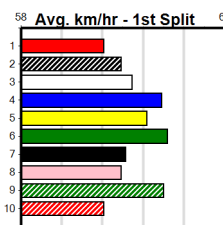

Geelong

GEELONG PRINTING (250+ RANK)

Distance: 400m, Race Type: Grade 7, Total Prizemoney: \$1,530
1st: \$1,000, 2nd: \$320, 3rd: \$160, 4th: \$50

10
5:43PM
(VIC time)

Watchdog Tips: 0 0 0 0 Bet:

Main race results table with columns for Form, Box, Weight, Dist, Track, Date, Time, BON, Margin, 1st/2nd (Time), PIR, Checked, Comment, W/R, Split 1, S/P, Grade, and Winning Boxes. Includes 10 race entries with detailed horse and rider information.

Geelong

11

6:07PM

(VIC time)

DOWNLOAD THE WATCHDOG APP (250+

Distance: 400m, Race Type: Mixed 6/7, Total Prizemoney: \$1,530
1st: \$1,000, 2nd: \$320, 3rd: \$160, 4th: \$50

Watchdog Tips: 0 0 0 0 Bet:

Main table containing race details for 10 races. Each race entry includes race number, name, trainer, date, track, time, and participant information. It also features 'Winning Boxes' tables with prize breakdowns and starting/track records.