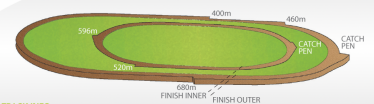

This race program is proudly sponsored by:

Geelong

Tuesday, 06 August, 2024
First Race: 2:57PM (VIC time)

Bets of the Day:

Suggested Quaddie:

1st Leg: 2nd Leg:
3rd Leg: 4th Leg:
Cost:

Mobile Form Guide

Average Winning Time:

Distance	Grade	Avg. Time
400m	Mixed 4/5	22.62
400m	Mixed 6/7	22.71
400m	Grade 6	22.77
400m	Grade 5	22.78
400m	Grade 7	22.84
400m	Maiden	22.92
460m	Mixed 4/5	25.76
460m	Grade 5	25.99
460m	Mixed 6/7	26.01

Track Record:

Distance	Time	Greyhound	Date Set
400m	21.995	UNLEASH COLLINDA	27-May-23
460m	25.106	BLACK MAGIC OPAL	18-Oct-13
520m	29.518	FERNANDO EXPRESS	27-Jul-18
596m	33.968	XYLIA ALLEN	15-Feb-13
680m	38.687	COLLINDA LADY	15-Apr-22

Geelong

TRACK INFO