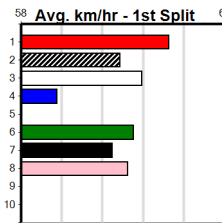

THE BECKLEY CENTRE GEELONG (250+

Distance: 400m, Race Type: Maiden, Total Prizemoney: $1,530
1st: $1,000, 2nd: $320, 3rd: $160, 4th: $50

1

2:57PM
(VIC time)

Watchdog Tips: **0 0 0 0** Bet: .