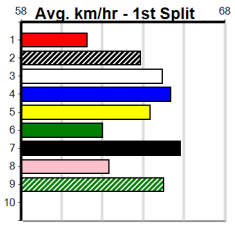

Geelong

GEELONG PRINTING (250+ RANK)

Distance: 400m, Race Type: Grade 7, Total Prizemoney: $1,530
1st: $1,000, 2nd: $320, 3rd: $160, 4th: $50

10
5:43PM
(VIC time)

Watchdog Tips: 0 0 0 0 Bet:

Main race results table with columns for Form, Box, Weight, Dist, Track, Date, Time, BON, Margin, 1st/2nd (Time), PIR, Checked, Comment, W/R, Split 1, S/P, Grade, and Winning Boxes. Includes 10 race entries with detailed horse and rider information.