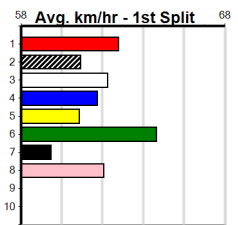

TOPCAT VIDEO PRODUCTIONS (250+ RA

Distance: 460m, Race Type: Mixed 6/7, Total Prizemoney: $1,530
1st: $1,000, 2nd: $320, 3rd: $160, 4th: $50

5

4:14PM

(VIC time)

Watchdog Tips: 0 0 0 0 **Bet:** _____

Form	Box	Weight	Dist	Track	Date	Time	BON	Margin	1st/2nd (Time)	PIR	Checked	Comment	W/R	Split 1	S/P	Grade																	
1 PAW LARRY (NSW)[7]																																	
WF D Aug-22 FERNANDO BALE										XAMIRA BALE					Winning Boxes																		
Trainer: Samantha Grenfell (Anakie)																																	
5th	(5)	29.2	460	GEL	R9	05-Jul-24	26.36	25.54	9.50	MAGNUM RIOT (25.71)	M/334	.	.	.	6.71	$20.70	7	1		2		3		4		5		6		7		8	
Prize Best $2,055.00																																	
26.30																																	
Starts 10-1-0-1																																	
Trk/Dst 5-0-0-1																																	
APM $1383																																	
ENG GEL 2024-08-02																																	
2 MORE VOLTAGE [7]																																	
BK D Mar-22 MY REDEEMER										HEADSPACE					Winning Boxes																		
Trainer: Ian Hopper (Werribee)																																	
5th	(2)	31.3	460	GEL	R3	09-Jul-24	26.71	26.13	8.50	LZIPPING GRANDE (26.14)	M/665	.	.	.	7.00	$19.60	7	1		2		3		4		5		6		7		8	
Prize Best $2,340.00																																	
26.71																																	
Starts 12-1-2-2																																	
Trk/Dst 2-0-0-0																																	
APM $1712																																	
ENG GEL 2024-08-03																																	
3 MAJESTIC GEORGE [7]																																	
BK D Apr-21 BORAT										DYNA FAME					Winning Boxes																		
Trainer: Cody Hose (Lara)																																	
4th	(4)	28.4	450	BAL	R3	07-Jul-24	26.27	25.42	2.00	LHARD ROTOR (26.14)	M/543	.	.	.	6.87	$13.40	T3-7	1		2		3		4		5		6		7		8	
Prize Best $5,692.14																																	
26.42																																	
Starts 54-1-6-7																																	
Trk/Dst 19-0-0-3																																	
APM $2162																																	
ENG BAL 2024-08-05																																	
4 WARRIOR SAL [7]																																	
WF D Jan-22 OUT OF RANGE										FURIOUS FLOSS					Winning Boxes																		
Trainer: Margaret Salvatore (Plenty)																																	
5th	(3)	32.0	460	WGL	R5	20-Jun-24	26.49	26.11	2.75	LSIR COLEMAN (26.31)	M/566	.	.	.	6.78	$13.60	T3-7	1		2		3		4		5		6		7		8	
Prize Best $1,590.00																																	
26.11																																	
Starts 14-1-0-2																																	
Trk/Dst 0-0-0-0																																	
APM $1236																																	
ENG BAL 2024-08-05																																	
5 URANO BALE (NSW)[6]