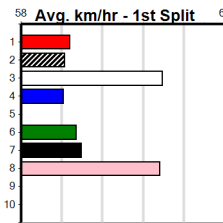

SPORTSBET GREEN TICKS (250+ RANK)

Distance: 400m, Race Type: Maiden, Total Prizemoney: $1,530
1st: $1,000, 2nd: $320, 3rd: $160, 4th: $50

2

3:19PM

(VIC time)

Watchdog Tips:

0 0 0 0

Bet: