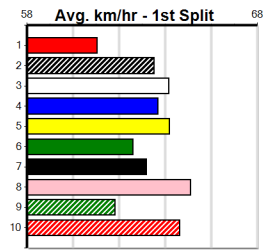

MILLERS MUZZLES (250+ RANK)

Distance: 400m, Race Type: Grade 5, Total Prizemoney: $1,530
1st: $1,000, 2nd: $320, 3rd: $160, 4th: $50

Watchdog Tips:

Bet:

Form Box Wgt Dist Track Date Time BON Margin 1st/2nd (Time) PIR Checked Comment W/R Split 1 S/P Grade

ROGAN BALE (NSW)[5]
BK Dog Nov-19 Sire: ZAMBORA BROCKIE Dam: LILA BALE
Owner(s): D Torr
Trainer: David Torr (Myers Flat)
Winning Distances: < 300m (0) 300 - 399m (8) 400 - 499m (6) 500 - 599m (0) 600 - 699m (0) > 700m (0)
Winning Weights: 32.6(1) 32.7(2) 32.8(1) 33.0(1) 33.1(1) 33.5(1) 33.6(2) 33.7(2) 33.8(1) 33.9(1) 34.1(1)
Box History table and Prize Best Starts table included.

SOLAR TIGER [5] Biks
BD Dog May-20 Sire: MY REDEEMER Dam: SOLAR ON
Owner(s): C Baker
Trainer: Colin Baker (Lara)
ENG GEL 2024-08-03
Winning Distances: < 300m (0) 300 - 399m (0) 400 - 499m (5) 500 - 599m (0) 600 - 699m (0) > 700m (0)
Winning Weights: 36.0(1) 36.1(2) 36.3(2)
Box History table and Prize Best Starts table included.

SON OF CECIL [5] Biks
BK Dog Apr-21 Sire: ASTON DEE BEE Dam: MRS. SHARP
Owner(s): A Spiteri
Trainer: Alfred Spiteri (St Albans)
Winning Distances: < 300m (0) 300 - 399m (2) 400 - 499m (1) 500 - 599m (0) 600 - 699m (0) > 700m (0)
Winning Weights: 33.4(1) 33.5(1) 33.8(1)
Box History table and Prize Best Starts table included.

MY GIRL PIPER [5]
BK Bitch Jun-21 Sire: FABREGAS Dam: SHE'S WICKED
Owner(s): D Weightman
Trainer: Daryl Weightman (Dean)
Winning Distances: < 300m (0) 300 - 399m (1) 400 - 499m (3) 500 - 599m (0) 600 - 699m (0) > 700m (0)
Winning Weights: 28.6(1) 28.8(1) 29.0(1) 30.1(1)
Box History table and Prize Best Starts table included.

PLUTOCRACY [5]
BD Dog May-22 Sire: TOMMY SHELBY Dam: OSAKALAKA
Owner(s): Vi Aiskar Hundar (SYN), A Lie, J Sharp
Trainer: Dylan Sharp (Lara)
Winning Distances: < 300m (0) 300 - 399m (3) 400 - 499m (2) 500 - 599m (0) 600 - 699m (0) > 700m (0)
Winning Weights: 30.3(1) 30.4(1) 30.5(1) 30.7(1) 31.0(1)
Box History table and Prize Best Starts table included.