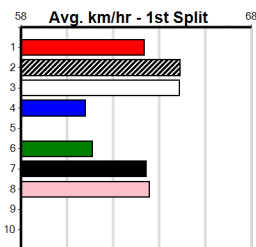

10

Box History table with columns Bx, 1st, 2nd, 3rd, 4th, 5th, 6th, 7th, 8th and Prize Best Starts Trk/Dts APM

MELBOURNE CONTAINER PARK (250+ RANK)

Distance: 400m, Race Type: Maiden, Total Prizemoney: \$1,530
1st: \$1,000, 2nd: \$320, 3rd: \$160, 4th: \$50