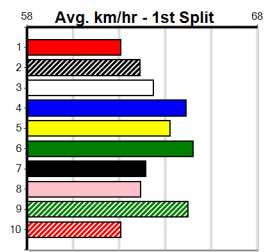

DOWNLOAD THE WATCHDOG APP (250+

Distance: 400m, Race Type: Mixed 6/7, Total Prizemoney: $1,530
1st: $1,000, 2nd: $320, 3rd: $160, 4th: $50

Watchdog Tips: [ ] [ ] [ ] [ ] [ ] Bet: [ ]

Table with columns: Form Box, Wgt, Dist, Track, Date, Time, BON, Margin, 1st/2nd (Time), PIR, Checked, Comment, W/R, Split 1, S/P, Grade

KAYDEN'S CUDDLES [6]
BK Bitch Apr-21 Sire: BORAT Dam: DYNA FAME
Owner(s): C Hose
Trainer: Cody Hose (Lara)
Winning Distances: < 300m (0) 300 - 399m (1) 400 - 499m (1) 500 - 599m (0) 600 - 699m (0) > 700m (0)
Winning Weights: 25.4(1) 25.8(1)
Race results table with columns: Rank, Box, Wgt, Dist, Track, Date, Time, BON, Margin, 1st/2nd (Time), PIR, Checked, Comment, W/R, Split 1, S/P, Grade, Prize, Best Starts, Trk/Dts, APM

MAGGIE PARKER [7]
BK Bitch Mar-22 Sire: SHIMA SHINE Dam: HARLEQUIN ROSE
Owner(s): M Nash
Trainer: Matthew Nash (Little River)
Winning Distances: < 300m (0) 300 - 399m (0) 400 - 499m (1) 500 - 599m (0) 600 - 699m (0) > 700m (0)
Winning Weights: 27.2(1)
Race results table with columns: Rank, Box, Wgt, Dist, Track, Date, Time, BON, Margin, 1st/2nd (Time), PIR, Checked, Comment, W/R, Split 1, S/P, Grade, Prize, Best Starts, Trk/Dts, APM

SICILY [6]
WBK Dog May-22 Sire: FERNANDO BALE Dam: MA'S PLUM JAM
Owner(s): D Burnett
Trainer: Keith Lloyd (Anakie)
Winning Distances: < 300m (0) 300 - 399m (1) 400 - 499m (1) 500 - 599m (0) 600 - 699m (0) > 700m (0)
Winning Weights: 28.1(1) 28.6(1)
Race results table with columns: Rank, Box, Wgt, Dist, Track, Date, Time, BON, Margin, 1st/2nd (Time), PIR, Checked, Comment, W/R, Split 1, S/P, Grade, Prize, Best Starts, Trk/Dts, APM

SHERICKA [6]
BK Bitch Apr-22 Sire: HURRY SLOWLY Dam: ALPHA DEMETER
Owner(s): S Welsh
Trainer: Debbie Goudge (Terang)
Winning Distances: < 300m (0) 300 - 399m (0) 400 - 499m (2) 500 - 599m (0) 600 - 699m (0) > 700m (0)
Winning Weights: 28.9(1) 29.2(1)
Race results table with columns: Rank, Box, Wgt, Dist, Track, Date, Time, BON, Margin, 1st/2nd (Time), PIR, Checked, Comment, W/R, Split 1, S/P, Grade, Prize, Best Starts, Trk/Dts, APM

ASTON BREEZE [7]
BK Bitch Aug-22 Sire: ASTON RUPEE Dam: ASTON ZEPHYR
Owner(s): R Borda
Trainer: Benjamin Magri (Avalon)
Winning Distances: < 300m (0) 300 - 399m (0) 400 - 499m (1) 500 - 599m (0) 600 - 699m (0) > 700m (0)
Winning Weights: 31.3(1)
Race results table with columns: Rank, Box, Wgt, Dist, Track, Date, Time, BON, Margin, 1st/2nd (Time), PIR, Checked, Comment, W/R, Split 1, S/P, Grade, Prize, Best Starts, Trk/Dts, APM

1

2

3

4

5