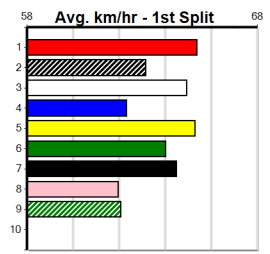

SPORTSBET SAME RACE MULTI (250+ RANK)

Distance: 400m, Race Type: Grade 6, Total Prizemoney: $1,530
1st: $1,000, 2nd: $320, 3rd: $160, 4th: $50

Watchdog Tips: ☐ ☐ ☐ ☐ ☐ Bet: ☐

Form	Box	Wgt	Dist	Track	Date	Time	BON	Margin	1st/2nd (Time)	PIR	Checked	Comment	WR	Split 1	S/P	Grade
IF HE COULD [6]																
BK	Dog		Mar-22		Sire: MY REDEEMER		Dam: HEADSPACE		Trainer: Julie-anne Hopper (Werribee)							
Owner(s): J Hopper																
Winning Distances: < 300m (0) 300 - 399m (2) 400 - 499m (0) 500 - 599m (0) 600 - 699m (0) > 700m (0)																
Winning Weights: 31.5(1) 31.6(1)																
1st	(6)	31.5	395	TRA	R2	07-Jun-24	22.50	22.20	0.50L PAW USAMI (22.54)	Q/112	.	.	.	3.78	$2.50	7
2nd	(5)	31.3	400	GEL	R4	14-Jun-24	22.69	22.54	0.25L HOVLAND (22.68)	M/11	.	.	.	8.39	$5.00	X67H
8th	(4)	31.3	400	GEL	R4	21-Jun-24	23.86	22.41	15.00 WERRIS BALE (22.83)	M/38	.	.	.	8.60	$4.30	X67F
2nd	(4)	31.2	425	BEN	R4	28-Jun-24	24.23	23.73	0.25L KIRWAN (24.23)	M/533	.	.	.	6.78	$4.70	RW
3rd	(4)	30.9	425	BEN	R2	05-Jul-24	24.23	23.75	2.75L HIGHER FORCE (24.05)	M/123	.	.	.	6.58	$2.70	X67
5th	(7)	30.7	395	TRA	R3	12-Jul-24	22.60	22.16	2.75L DAINTREE GODDESS (22.41)	M/323	.	.	.	3.85	$1.60	X67H
5th	(2)	30.8	425	BEN	R9	26-Jul-24	24.31	23.79	3.25L LIFE'S LESSON (24.09)	M/456	.	.	.	6.66	$3.40	X67
2nd	(8)	30.5	350	HVL	R10	30-Jul-24	19.69	19.56	1.5L WILD VENUS (19.59)	M/4	.	.	.	6.72	$1.60	T3-6
Last 3 wins NOT included above																
1st	(3)	31.6	390	SHP	R1	08-Apr-24	21.97	21.71	6.50L FINANCIAL NEWS (22.41)	M/11	.	.	.	8.41	$1.70	M
Prize Best Starts Trk/Dts APM																

Form	Box	Wgt	Dist	Track	Date	Time	BON	Margin	1st/2nd (Time)	PIR	Checked	Comment	WR	Split 1	S/P	Grade
NOTORIOUS BLAZE [6]																
BD	Dog		Sep-22		Sire: FERNANDO BALE		Dam: MERCEDES DIOR		Trainer: Wayne Gray (Wendouree)							
Owner(s): Notorious Syndicate (SYN), J Gordon, G Rudd, D Erdman, W Telford																
Winning Distances: < 300m (0) 300 - 399m (1) 400 - 499m (1) 500 - 599m (0) 600 - 699m (0) > 700m (0)																
Winning Weights: 30.1(1) 30.3(1)																
2nd	(3)	29.8	400	WGL	R2	04-Jun-24	23.20	22.82	2.25L CRYPTO PRINCE (23.05)	Q/22	.	.	.	8.63	$8.00	T3-M
1st	(8)	30.3	300	HVL	R1	14-Jun-24	17.16	16.83	1.5L CHEWBACCA (17.27)	Q/1	.	SW	.	3.99	$1.80	T3-M
1st	(2)	30.1	400	WGL	R9	20-Jun-24	23.02	22.89	1.5L REEL SWEET (23.11)	Q/11	.	.	.	8.42	$7.60	T3-7
8th	(2)	29.9	390	WBL	R3	27-Jun-24	23.20	22.05	17.00 SUDOKU CARMELLO (22.06)	M/76	.	.	.	9.17	$25.30	X67H
8th	(7)	29.8	400	GEL	R11	09-Jul-24	23.62	22.77	11.00 ASTON TRUMAN (22.85)	M/57	.	.	.	8.77	$18.40	6G
6th	(8)	30.0	425	BEN	R4	17-Jul-24	24.97	24.18	6.50L CANYA ENHANCE (24.53)	M/646	.	.	.	6.77	$7.00	T3-6
6th	(6)	30.2	390	BAL	R9	22-Jul-24	23.12	22.36	9.00L BERN'S BANJO (22.51)	M/66	.	.	.	8.91	$33.40	T3-6
4th	(8)	30.6	400	GEL	R9	30-Jul-24	23.36	22.64	1.25L BLUE NITROGEN (23.28)	M/32	.	.	.	8.61	$14.30	6G
Last 3 wins NOT included above																
Prize Best Starts Trk/Dts APM