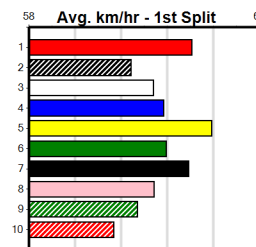

MERV JENNINGS SIGNS (250+ RANK)

Distance: 400m, Race Type: Grade 5, Total Prizemoney: $1,530
1st: $1,000, 2nd: $320, 3rd: $160, 4th: $50

Watchdog Tips:

Bet:

Table header with columns: Form Box, Wgt, Dist, Track, Date, Time, BON, Margin, 1st/2nd (Time), PIR, Checked, Comment, W/R, Split 1, S/P, Grade

Detailed race information for ONE SPARK [5], including owner, sire, dam, winning distances, and a box history table.

Detailed race information for MY GIRL TORI [5], including owner, sire, dam, winning distances, and a box history table.

Detailed race information for CANYA DREAM (NSW)[5], including owner, sire, dam, winning distances, and a box history table.

Detailed race information for DR. MATRIX [5] Biks, including owner, sire, dam, winning distances, and a box history table.

Detailed race information for PURSUIT [5], including owner, sire, dam, winning distances, and a box history table.

1

2

3

4

5