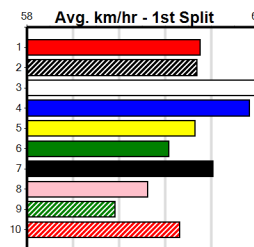

TTS ELECTRICS (250+ RANK)

Distance: 400m, Race Type: Mixed 4/5, Total Prizemoney: $1,530
1st: $1,000, 2nd: $320, 3rd: $160, 4th: $50

Watchdog Tips:

Bet:

Form	Box	Wgt	Dist	Track	Date	Time	BON	Margin	1st/2nd (Time)	PIR	Checked	Comment	WR	Split 1	S/P	Grade

HOLTORF BALE (NSW)[5]

BK Dog Nov-20 Sire: DYNA VILLA Dam: DYNA NINA Trainer: Luke Harris (Devon Meadows)

Owner(s): L Harris
Winning Distances: < 300m (5) 300 - 399m (8) 400 - 499m (3) 500 - 599m (0) 600 - 699m (0) > 700m (0)
Winning Weights: 30.9(1) 31.8(1) 32.1(2) 32.3(1) 32.6(3) 32.8(2) 32.9(3) 33.1(1) 33.4(1) 33.5(1)

4th (6)	32.5	400	WGL	R4	09-Apr-24	22.93	22.19	6.00L	BANJO ONE STRING (22.53)	S/54	.	.	.	8.50	$18.00	X45
5th (7)	32.5	390	BAL	R4	14-Apr-24	22.86	22.49	5.00L	POWER OUT (22.51)	M/65	.	.	.	8.77	$31.70	4
7th (2)	32.0	350	TRA	R3	19-Apr-24	20.18	19.44	11.00	SHORT AND STUMPY (19.44)	M/57	.	V28	.	6.97	$35.60	X45
4th (5)	32.0	350	TRA	R3	17-Jun-24	20.16	19.76	6.00L	EAGLES FLY ALONE (19.76)	M/75	.	.	.	6.82	$4.30	X45
8th (4)	32.3	350	TRA	R11	05-Jul-24	20.51	19.49	6.00L	DELTA PAWS (20.11)	M/13	.	V14	.	6.57	$9.70	5
7th (7)	32.6	300	HVL	R11	23-Jul-24	17.26	16.72	6.00L	CREDITOR (16.86)	M/3	.	.	.	4.02	$5.00	T3-5
1st (5)	32.6	300	HVL	R12	26-Jul-24	16.97	16.76	2.25L	SOLAR TIGER (17.12)	M/1	.	SW	.	3.99	$10.10	T3-5
1st (6)	32.3	400	GEL	R10	30-Jul-24	22.93	22.64	0.50L	BIG PISTOL (22.96)	M/11	.	SW	.	8.42	$3.90	5

Last 3 wins NOT included above

1st (5)	33.5	395	TRA	R10	28-Feb-24	22.05	21.90	0.50L	ASTON MASSIMO (22.07)	M/211	.	.	.	3.77	$6.00	5
1st (3)	33.1	390	SHP	R11	04-Mar-24	22.10	22.09	1.75L	STEFKA (22.22)	M/21	.	.	.	8.50	$4.00	5
1st (2)	32.8	390	BAL	R10	13-Mar-24	22.24	22.09	0.50L	ALL POWER (22.26)	Q/32	.	.	.	8.48	$24.20	X45

Box History

Bx	1st	2nd	3rd	4th	5th	6th	7th	8th
1	1	1	1	1	1	1	1	1
2	1	1	1	3	3	3	2	
3	3	1	1	1			4	1
4	3		3	1	1	1	1	1
5	3	1	1	1	1	1	2	
6	1	1	1	2	1	1	1	1
7	1	1	2	3	1	1		
8	3	2	1	1	2			

Prize Best $31760.63
Starts 22.91(7)-29/3/24
Trk/Dts 68-16-5-8
APM 2-1-0-0 8438