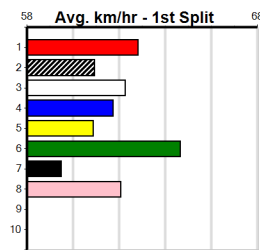

TOPCAT VIDEO PRODUCTIONS (250+ RANK)

Distance: 460m, Race Type: Mixed 6/7, Total Prizemoney: $1,530
1st: $1,000, 2nd: $320, 3rd: $160, 4th: $50

Watchdog Tips:

Bet:

Form Box	Wgt	Dist	Track	Date	Time	BON	Margin	1st/2nd (Time)	PIR	Checked	Comment	WR	Split 1	S/P	Grade

PAW LARRY (NSW)[7]

WF Dog Aug-22 Sire: FERNANDO BALE Dam: XAMIRA BALE

Owner(s): B Wheeler Trainer: Samantha Grenfell (Anakie)
ENG GEL 2024-08-02

Winning Distances: < 300m (0) 300 - 399m (0) 400 - 499m (1) 500 - 599m (0) 600 - 699m (0) > 700m (0)

Winning Weights: 28.8(1)

8th (4)	29.0	515	SAP	R4	20-May-24	31.00	29.40	15.00	WILD SERENA (29.95)	M/6888			5.29	$5.70	7
6th (7)	29.4	390	BAL	R3	12-Jun-24	22.65	22.07	5.00L	LOCHINVAR RUBY (22.31)	M/53			8.62	$11.70	X67
5th (5)	29.6	400	GEL	R4	18-Jun-24	23.53	22.63	13.00	INTREPID BALE (22.63)	M/65			8.89	$4.40	7
7th (5)	29.2	460	GEL	R5	25-Jun-24	26.80	25.98	10.00	URANO BALE (26.12)	M/347			6.79	$23.50	X67
5th (5)	29.2	460	GEL	R9	05-Jul-24	26.36	25.54	9.50L	MAGNUM RIOT (25.71)	M/334			6.71	$20.70	7
3rd (6)	29.0	460	GEL	R5	12-Jul-24	26.44	25.68	11.00	VAN WYCK (25.69)	M/533			6.80	$74.90	X67
4th (2)	28.8	460	GEL	R5	19-Jul-24	26.30	25.17	5.00L	CANYA EXPLODE (25.95)	M/333			6.68	$22.90	X67
6th (2)	29.2	460	GEL	R3	26-Jul-24	26.62	25.91	7.50L	NACHO PROBLEM (26.13)	M/336			6.69	$22.40	X67H

Last 3 wins NOT included above

1st (1)	28.8	410	HOR	R1	07-May-24	23.70	23.12	1.25L	PAW MARVEL (23.78)	Q/11		SW	10.50	$5.80	M

Box History

Bx	1st	2nd	3rd	4th	5th	6th	7th	8th
1	1							
2								
3				1		1		
4					1			
5					2		1	
6			1					
7						1		
8								

Prize Best Starts Trk/Dts APM: $2055.00, 26.30(2)-19/7/24, 10-1-0-1, 5-0-0-1, 1383

MORE VOLTAGE [7]

BK Dog Mar-22 Sire: MY REDEEMER Dam: HEADSPACE

Owner(s): I Hopper Trainer: Ian Hopper (Werribee)
ENG GEL 2024-08-03

Winning Distances: < 300m (0) 300 - 399m (0) 400 - 499m (1) 500 - 599m (0) 600 - 699m (0) > 700m (0)

Winning Weights: 31.8(1)

7th (5)	31.7	395	TRA	R2	07-Jun-24	22.99	22.20	7.00L	IF HE COULD (22.50)	M/777			4.06	$25.60	7
8th (1)	31.6	460	GEL	R9	14-Jun-24	26.91	25.53	14.00	ZIPING CARDI (25.94)	M/458			6.87	$34.90	X67
7th (4)	31.8	400	GEL	R4	18-Jun-24	23.82	22.63	17.00	INTREPID BALE (22.63)	M/88			9.00	$11.20	7
6th (5)	31.4	425	BEN	R3	28-Jun-24	24.49	23.73	11.00	ON THE BEER (23.73)	M/666			6.80	$62.00	X67
5th (2)	31.3	460	GEL	R3	09-Jul-24	26.71	26.13	8.50L	ZIPING GRANDE (26.14)	M/665			7.00	$19.60	7
2nd (4)	31.5	545	BAL	R7	14-Jul-24	31.57	31.21	5.50L	MCIVOR ALFY (31.21)	M/6442			7.06	$14.90	T3-RW
4th (1)	31.2	500	BEN	R5	20-Jul-24	29.49	28.76	2.50L	LEROY'S GIRL (29.31)	M/544			7.21	$4.00	7
2nd (5)	31.4	545	BAL	R7	28-Jul-24	31.71	31.32	3.5L	JALAPENO GEM (31.47)	M/3322			6.90	$10.30	T3-RW

Last 3 wins NOT included above

1st (6)	31.8	400	GEL	R1	30-Apr-24	23.27	22.73	5.50L	DONATELLO ZEAL (23.65)	M/21			8.72	$1.70	M

Box History

Bx	1st	2nd	3rd	4th	5th	6th	7th	8th
1			1	2				1
2					1			
3			1					
4	1						1	
5	1					1	1	
6	1							
7								
8								

Prize Best Starts Trk/Dts APM: $2340.00, 26.71(2)-9/7/24, 12-1-2-2, 2-0-0-0, 1712