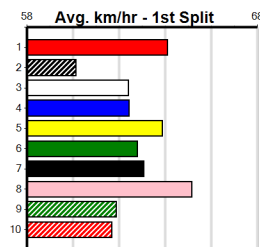

PARKER PUMPS (250+ RANK)

Distance: 460m, Race Type: Grade 5, Total Prizemoney: $1,530
1st: $1,000, 2nd: $320, 3rd: $160, 4th: $50

Watchdog Tips:

Bet:

Form Box	Wgt	Dist	Track	Date	Time	BON	Margin	1st/2nd (Time)	PIR	Checked	Comment	WR	Split 1	S/P	Grade

OUR ILLUSIONIST [5]

BK Dog Feb-22 Sire: HOUDINI BOY Dam: ELUSIVE ANAKE
Owner(s): Ablett Simons (SYN), D Ablett, R Simons
Trainer: Mark Johnson (Ross Creek)
Winning Distances: < 300m (0) 300 - 399m (1) 400 - 499m (2) 500 - 599m (0) 600 - 699m (0) > 700m (0)
Winning Weights: 31.2(1) 32.0(2)

2nd (8)	32.4	450	BAL	R5	02-Jun-24	25.72	25.44	0.75L CHELSEA DAGGER (25.67)	M/421				6.74	$2.70	T3-RW
5th (5)	31.6	410	HOR	R2	11-Jun-24	24.15	23.42	8.00L TALKIN' BLUEY (23.60)	M/56				10.71	$11.30	X67
2nd (3)	32.1	450	BAL	R5	16-Jun-24	25.78	25.67	1.75L REV QUERIDA (25.67)	M/331				6.67	$2.70	T3-6
1st (1)	31.2	390	WBL	R9	24-Jun-24	22.21	22.13	7.00L LUCY JANE (22.67)	M/11				8.71	$2.50	6G
4th (1)	31.0	485	HOR	R3	02-Jul-24	27.85	27.06	3.5L ZORBAS BALE (27.61)	M/533				6.73	$9.20	RWH
4th (2)	30.9	450	WBL	R5	11-Jul-24	26.03	25.45	8.50L MAGNUM RIOT (25.45)	S/654				6.99	$14.00	RWH
3rd (2)	31.0	460	GEL	R8	16-Jul-24	26.25	25.75	2.00L INTERSTATE GIRL (26.13)	S/753				6.88	$4.80	5
8th (6)	31.0	545	BAL	R8	22-Jul-24	32.57	31.92	9.50L CAILAH'S PISTOL (31.92)	M/7878				7.06	$4.40	T3-5

Last 3 wins NOT included above

1st (8)	32.0	450	WBL	R4	12-Dec-23	25.73	25.36	1.5L PERFECT TONIGHT (25.82)	M/111				6.61	$2.40	M
1st (6)	32.0	450	BAL	R7	30-Dec-23	25.67	25.67	4.25L TWENTY DEEP (25.96)	Q/111				6.60	$11.20	X67

Box History

Bx	1st	2nd	3rd	4th	5th	6th	7th	8th
1	1	1	1	1				
2			2	1				
3		1		1	1			1
4				1				
5				1	1	2		
6	1			1	1	1		1
7		2						
8	1	2						

Prize Best Starts Trk/Dts APM: $5930.00, 26.25(2)-16/7/24, 24-3-5-5, 1-0-0-1, 2487