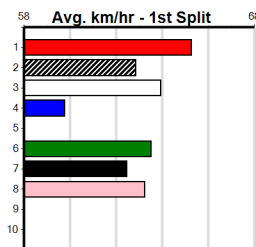

THE BECKLEY CENTRE GEELONG (250+

1

2:57PM

(VIC time)

Distance: 400m, Race Type: Maiden, Total Prizemoney: $1,530
1st: $1,000, 2nd: $320, 3rd: $160, 4th: $50

Watchdog Tips: ☐ ☐ ☐ ☐ ☐ **Bet:** ☐

Form	Box	Wgt	Dist	Track	Date	Time	BON	Margin	1st/2nd (Time)	PIR	Checked	Comment	WR	Split 1	S/P	Grade

1

BROWSER [M]
WBK Bitch **May-21** Sire: **HOOKED ON SCOTCH** Dam: **SMART ZERO**
Owner(s): **M Empson** Trainer: **Martyn Empson (Pakenham)**
Winning Distances: < 300m (0) 300 - 399m (0) 400 - 499m (0) 500 - 599m (0) 600 - 699m (0) > 700m (0)
Winning Weights:

3rd (6)	28.6	400	GEL	R2	02-Apr-24	23.10	22.50	0.25L WISE MOVE (23.09)	Q/12	. . .	8.54	$9.90	M
5th (5)	28.8	400	GEL	R1	27-Apr-24	23.73	22.35	11.00 BLACKPOOL TRIP (23.01)	M/24	. . .	8.65	$5.00	M
6th (8)	28.7	400	GEL	R1	07-May-24	23.59	22.58	7.50L CHARLI MARLEY (23.08)	M/55	. . .	8.82	$9.50	M
2nd (4)	28.7	390	SHP	R2	30-May-24	23.14	22.15	3.75L ASTON QUARTZ (22.88)	M/12	. . .	8.75	$4.30	M
2nd (2)	28.3	400	GEL	R1	11-Jun-24	23.31	22.65	0.25L MY BOY KINGSLEY (23.30)	M/12	. . .	8.68	$3.90	M
2nd (5)	28.2	390	SHP	R1	27-Jun-24	23.14	22.29	0.025 FORWARD STEP (23.14)	M/11	. . .	8.66	$3.10	M
2nd (4)	28.2	390	SHP	R1	06-Jul-24	22.89	22.22	0.75L TWILIGHT SLEUTH (22.84)	Q/12	. . .	8.41	$2.40	M
2nd (4)	28.1	400	GEL	R2	27-Jul-24	23.22	22.66	3.25L BURN AROUND (23.00)	Q/12	. . .	8.55	$8.30	M

Last 3 wins NOT included above

Bx	1st	2nd	3rd	4th	5th	6th	7th	8th
1								
2	1							
3				1				
4								
5		3						
6					1			
7		1	1	1				
8						1		1

Prize Best	$2855.00
Starts	23.10(6)-2/4/24
Trk/Dts	13-0-7-1
APM	7-0-2-1
	1940

2

JUNGLE ON FIRE [M]
BD Dog **Nov-22** Sire: **JUNGLE DEUCE** Dam: **MISS INNINGS**
Owner(s): **CHAMPAGNE PTN (SYN), S Smith, A Langton** Trainer: **Angela Langton (Anakie)**
Winning Distances: < 300m (0) 300 - 399m (0) 400 - 499m (0) 500 - 599m (0) 600 - 699m (0) > 700m (0)
Winning Weights:

4th (2)	38.2	390	SHP	R6	03-Jun-24	22.91	21.80	9.50L SUPER SEATTLE (22.25)	M/45	. . .	8.67	$8.10	MH
7th (4)	38.4	390	SHP	R1	10-Jun-24	22.76	21.99	11.00 FLAMING WHEELS (21.99)	S/87	. . .	8.97	$21.50	MSF
7th (8)	38.1	400	GEL	R2	18-Jun-24	23.78	22.63	16.00 JERSEY JET (22.72)	S/77	. . .	8.84	$2.40	M

Last 3 wins NOT included above

Bx	1st	2nd	3rd	4th	5th	6th	7th	8th
1								
2				1				
3								
4							1	
5								
6								
7								
8								1

Prize Best	$75.00
Starts	23.78(8)-18/6/24
Trk/Dts	3-0-0-0
APM	1-0-0-0
	60

3

AUSSIE CAN [M]
BK Dog **Jul-22** Sire: **AUSSIE INFRARED** Dam: **KAELA STAR**
Owner(s): **N Bischard** Trainer: **Neville Bischard (Cohuna)**
Winning Distances: < 300m (0) 300 - 399m (0) 400 - 499m (0) 500 - 599m (0) 600 - 699m (0) > 700m (0)
Winning Weights:

6th (1)	31.8	350	HVL	R1	28-Jul-24	20.01	19.29	5.50L MYSTERY TERMS (19.63)	S/5	. . .	6.79	$13.60	MH
4th (7)	31.9	390	BAL	R4	31-Jul-24	22.65	22.17	4.25L PAW QUARK (22.36)	M/44	. . .	8.62	$23.70	MH

Last 3 wins NOT included above

Bx	1st	2nd	3rd	4th	5th	6th	7th	8th
1								
2								
3								
4								
5								
6								
7					1			
8								

Prize Best	$75.00
Starts	FSH
Trk/Dts	2-0-0-0
APM	0-0-0-0
	75