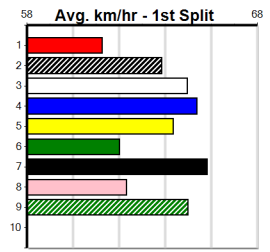

GEELONG PRINTING (250+ RANK)

Distance: 400m, Race Type: Grade 7, Total Prizemoney: $1,530
1st: $1,000, 2nd: $320, 3rd: $160, 4th: $50

Watchdog Tips: ☐ ☐ ☐ ☐ ☐ **Bet:**

Form Box	Wgt	Dist	Track	Date	Time	BON	Margin	1st/2nd (Time)	PIR	Checked	Comment	W/R	Split 1	S/P	Grade		
1	GRACE'S ENTITY [7]																
	F		Bitch			Jan-22		Sire: ASTON DEE BEE				Dam: ZARA'S ENTITY				Trainer: Kathleen Boyle (Lethbridge)	
	Owner(s): - k m syndicate (SYN), M Barry, K Boyle																
	Winning Distances: < 300m (0) 300 - 399m (1) 400 - 499m (0) 500 - 599m (0) 600 - 699m (0) > 700m (0)																
	Winning Weights: 29.0(1)																
	1st (5)	29.0	390	WBL	R1	11-Apr-24	22.43	22.09	0.50L	LEONARDO ZEAL (22.45)	M/33	.	.	8.89	$5.10	M	
	8th (1)	28.8	450	WBL	R4	18-Apr-24	26.63	25.51	7.00L	BUN UNDERCURRENT	Q/678	.	.	7.04	$18.80	X67	
	7th (8)	28.6	390	BAL	R9	02-May-24	23.50	21.93	9.00L	BLOCK A BABE (22.87)	S/77	.	.	8.81	$9.00	X67	
	7th (1)	28.5	400	GEL	R3	30-Jul-24	23.30	22.64	9.50L	ASTON RECORD (22.65)	M/77	.	V0	9.15	$7.30	7	
	.	.	.	.	.	.	.	.	.	.	.	.	.	.	.	.	
Last 3 wins NOT included above																	
<table border="1"> <thead> <tr> <th>Bx</th> <th>1st</th> <th>2nd</th> <th>3rd</th> <th>4th</th> <th>5th</th> <th>6th</th> <th>7th</th> <th>8th</th> </tr> </thead> <tbody> <tr><td>1</td><td></td><td></td><td></td><td></td><td></td><td></td><td></td><td>1 1</td></tr> <tr><td>2</td><td></td><td></td><td></td><td></td><td></td><td></td><td></td><td></td></tr> <tr><td>3</td><td></td><td></td><td></td><td></td><td></td><td></td><td></td><td></td></tr> <tr><td>4</td><td></td><td></td><td></td><td></td><td></td><td></td><td></td><td></td></tr> <tr><td>5</td><td>1</td><td></td><td></td><td></td><td></td><td></td><td></td><td></td></tr> <tr><td>6</td><td></td><td></td><td></td><td></td><td></td><td></td><td></td><td></td></tr> <tr><td>7</td><td></td><td></td><td></td><td></td><td></td><td></td><td></td><td></td></tr> <tr><td>8</td><td></td><td></td><td></td><td></td><td></td><td></td><td></td><td>1</td></tr> <tr><td>Prize Best</td><td colspan="3"></td><td colspan="3">$1680.00</td><td colspan="3"></td></tr> <tr><td>Starts</td><td colspan="3">23.30(1)-30/7/24</td><td colspan="3"></td><td colspan="3"></td></tr> <tr><td>Trk/Dts</td><td colspan="3">4-1-0-0</td><td colspan="3"></td><td colspan="3"></td></tr> <tr><td>APM</td><td colspan="3">1-0-0-0</td><td colspan="3">1008</td><td colspan="3"></td></tr> </tbody> </table>																	

2	ENTERTAINMENT [7]																
	BK		Dog			Dec-22		Sire: BERNARDO				Dam: DENISE'S VISION				Trainer: Dylan Sharp (Lara)	
	Owner(s): The Milkmen (SYN), C Dalli, J Russo																
	Winning Distances: < 300m (0) 300 - 399m (0) 400 - 499m (1) 500 - 599m (0) 600 - 699m (0) > 700m (0)																
	Winning Weights: 31.8(1)																
	1st (8)	31.8	400	GEL	R1	05-Jul-24	23.14	22.48	1.75L	GINGER RUSH (23.25)	M/32	.	.	8.67	$10.00	M	
	8th (3)	32.2	400	GEL	R4	12-Jul-24	23.25	22.51	8.50L	SCOTLAND YARD (22.66)	S/77	.	.	8.84	$34.10	X67	
	4th (6)	31.9	400	GEL	R4	19-Jul-24	23.30	22.49	11.00L	JACAERYS BALE (22.56)	M/44	.	.	8.72	$8.70	X67	
	.	.	.	.	.	.	.	.	.	.	.	.	.	.	.	.	
	Last 3 wins NOT included above																
<table border="1"> <thead> <tr> <th>Bx</th> <th>1st</th> <th>2nd</th> <th>3rd</th> <th>4th</th> <th>5th</th> <th>6th</th> <th>7th</th> <th>8th</th> </tr> </thead> <tbody> <tr><td>1</td><td></td><td></td><td></td><td></td><td></td><td></td><td></td><td></td></tr> <tr><td>2</td><td></td><td></td><td></td><td></td><td></td><td></td><td></td><td></td></tr> <tr><td>3</td><td></td><td></td><td></td><td></td><td></td><td></td><td></td><td>1</td></tr> <tr><td>4</td><td></td><td></td><td></td><td></td><td></td><td></td><td></td><td></td></tr> <tr><td>5</td><td></td><td></td><td></td><td></td><td></td><td></td><td></td><td></td></tr> <tr><td>6</td><td></td><td></td><td></td><td>1</td><td></td><td></td><td></td><td></td></tr> <tr><td>7</td><td></td><td></td><td></td><td></td><td></td><td></td><td></td><td></td></tr> <tr><td>8</td><td>1</td><td></td><td></td><td></td><td></td><td></td><td></td><td></td></tr> <tr><td>Prize Best</td><td colspan="3"></td><td colspan="3">$1755.00</td><td colspan="3"></td></tr> <tr><td>Starts</td><td colspan="3">23.14(8)-5/7/24</td><td colspan="3"></td><td colspan="3"></td></tr> <tr><td>Trk/Dts</td><td colspan="3">3-1-0-0</td><td colspan="3"></td><td colspan="3"></td></tr> <tr><td>APM</td><td colspan="3">3-1-0-0</td><td colspan="3">1755</td><td colspan="3"></td></tr> </tbody> </table>																	

3	MISS PATSY [7]																
	BK		Bitch			Jul-22		Sire: FERAL FRANKY				Dam: MISS ROXY				Trainer: Dallan Klemke (Lara)	
	Owner(s): P Arnott																
	Winning Distances: < 300m (0) 300 - 399m (0) 400 - 499m (1) 500 - 599m (0) 600 - 699m (0) > 700m (0)																
	Winning Weights: 31.4(1)																
	2nd (3)	31.0	400	GEL	R3	27-Apr-24	22.77	22.35	2.00L	BLANK SLATE (22.65)	M/22	.	SW	8.58	$18.40	M	
	1st (7)	31.4	400	GEL	R1	14-Jun-24	22.76	22.54	2.25L	DRAGONELLE (22.90)	M/21	.	.	8.46	$1.70	M	
	5th (8)	31.3	400	GEL	R3	21-Jun-24	23.18	22.41	6.00L	SCOTLAND YARD (22.77)	S/54	.	.	8.61	$10.10	X67	
	8th (8)	31.4	450	BAL	R5	26-Jun-24	26.39	25.03	11.00L	FABIO GIBLET (25.65)	M/558	.	.	6.79	$10.20	X67	
	7th (3)	31.6	460	GEL	R5	09-Jul-24	26.62	26.13	2.75L	TINKER KIM (26.44)	M/332	.	.	6.80	$3.40	X67	
2nd (2)	31.4	400	GEL	R2	30-Jul-24	22.82	22.64	2.75L	PAW VINCE (22.64)	M/22	.	.	8.50	$3.30	7		
.	.	.	.	.	.	.	.	.	.	.	.	.	.	.	.		
Last 3 wins NOT included above																	
<table border="1"> <thead> <tr> <th>Bx</th> <th>1st</th> <th>2nd</th> <th>3rd</th> <th>4th</th> <th>5th</th> <th>6th</th> <th>7th</th> <th>8th</th> </tr> </thead> <tbody> <tr><td>1</td><td></td><td></td><td></td><td></td><td></td><td></td><td></td><td></td></tr> <tr><td>2</td><td></td><td>1</td><td></td><td></td><td></td><td></td><td></td><td></td></tr> <tr><td>3</td><td></td><td>1</td><td></td><td></td><td></td><td></td><td></td><td>1</td></tr> <tr><td>4</td><td></td><td></td><td></td><td></td><td></td><td></td><td></td><td></td></tr> <tr><td>5</td><td></td><td></td><td></td><td></td><td></td><td></td><td></td><td></td></tr> <tr><td>6</td><td></td><td></td><td></td><td></td><td>1</td><td></td><td></td><td></td></tr> <tr><td>7</td><td>1</td><td></td><td></td><td></td><td></td><td></td><td></td><td></td></tr> <tr><td>8</td><td></td><td></td><td></td><td></td><td>1</td><td></td><td></td><td>1</td></tr> <tr><td>Prize Best</td><td colspan="3"></td><td colspan="3">$2520.00</td><td colspan="3"></td></tr> <tr><td>Starts</td><td colspan="3">22.76(7)-14/6/24</td><td colspan="3"></td><td colspan="3"></td></tr> <tr><td>Trk/Dts</td><td colspan="3">6-1-2-0</td><td colspan="3"></td><td colspan="3"></td></tr> <tr><td>APM</td><td colspan="3">4-1-2-0</td><td colspan="3">1976</td><td colspan="3"></td></tr> </tbody> </table>