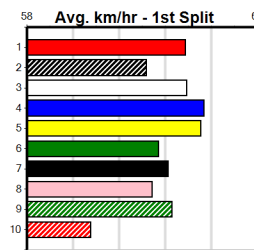

NP ELECTRICAL (250+ RANK)

Distance: 460m, Race Type: Mixed 4/5, Total Prizemoney: $1,530
1st: $1,000, 2nd: $320, 3rd: $160, 4th: $50

Watchdog Tips:

Bet:

Form Box	Wgt	Dist	Track	Date	Time	BON	Margin	1st/2nd (Time)	PIR	Checked	Comment	WR	Split 1	S/P	Grade

1

BROOMBRAE TOMMY [5]
BE Dog Jul-21 Sire: TOMMY SHELBY Dam: ZIANNA ROSE
Owner(s): J Torr Trainer: Jennifer Torr (Myers Flat)
Winning Distances: < 300m (0) 300 - 399m (3) 400 - 499m (5) 500 - 599m (1) 600 - 699m (0) > 700m (0)
Winning Weights: 31.5(1) 31.8(1) 31.9(1) 32.0(2) 32.1(2) 32.3(2)

5th (3)	31.9	400	GEL	R7	01-Jun-24	22.99	22.41	6.50L MAXIMUM AVA (22.54)	M/74	.	.	.	8.81	$29.70	5
5th (8)	32.2	500	BEN	R6	07-Jun-24	28.36	27.68	10.00 TRANSPONDER (27.68)	M/455	.	.	.	6.69	$38.10	SH
7th (8)	32.0	525	MEP	R8	19-Jun-24	30.72	30.06	9.00L MICHALIS (30.12)	S/4667	.	.	.	5.19	$27.00	5
2nd (4)	32.1	450	SHP	R8	24-Jun-24	25.48	25.15	4.75L BLUE CABANG (25.16)	M/433	.	.	.	6.74	$18.10	X45
3rd (2)	32.3	450	SHP	R6	01-Jul-24	26.08	25.39	6.50L ASTON CAYENNE/QUEBEC	M/566	.	.	.	6.80	$13.80	5
5th (5)	32.6	450	SHP	R8	08-Jul-24	25.84	24.98	5.00L BRUCE'S SHOUT (25.50)	M/567	.	.	.	6.77	$53.50	5
4th (7)	32.8	450	SHP	R7	15-Jul-24	25.65	25.34	4.75L KRAKEN MISSILES (25.34)	M/554	.	.	.	6.77	$6.20	5
4th (1)	32.5	460	GEL	R5	27-Jul-24	26.38	25.68	6.00L POHOLKE (25.97)	M/434	.	.	.	6.71	$10.20	5

Last 3 wins NOT included above

1st (8)	32.1	390	BAL	R11	21-Apr-24	22.36	22.23	0.75L WHERE'S WALTER (22.41)	M/22	.	.	.	8.50	$2.60	5
1st (4)	32.0	500	BEN	R5	28-Apr-24	28.43	27.81	3.00L ELUSIVE FLY (28.63)	Q/111	.	SW	.	6.52	$4.30	5NP
1st (1)	31.9	390	SHP	R11	20-May-24	22.31	22.02	1.00L WESTERN'S BEAR (22.36)	Q/22	.	.	.	8.54	$2.70	5

Box History

Bx	1st	2nd	3rd	4th	5th	6th	7th	8th
1	2							
2	1	1	2				1	1
3	1			1	1	2		
4	1	2	2	1				
5					1	2	1	
6	1			3			1	
7					2	2		
8	3					1	2	1

Prize Best Starts Trk/Dts APM: $20360.00, 26.01(1)-21/4/23, 46-9-3-8, 6-1-0-2, 5623