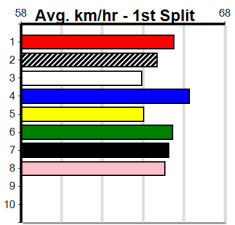

Horsham

SPORTSBET SAME RACE MULTI

Distance: 410m, Race Type: Grade 5, Total Prizemoney: $2,925
1st: $1,950, 2nd: $600, 3rd: $300, 4th: $75

11

5:40PM
(VIC time)

Watchdog Tips: **0 0 0 0** Bet: **0**