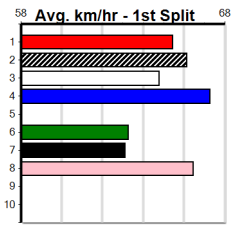

Trainer:
Owner(s):

1	2	3	4	5	6	7	8

Horsham

SHIMA SHINE @ STUDDAMSELS DASH

Distance: 410m, Race Type: Grade 5, Total Prizemoney: \$2,925
1st: \$1,950, 2nd: \$600, 3rd: \$300, 4th: \$75

9

5:04PM

(VIC time)