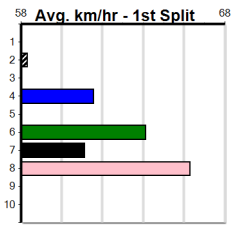

Horsham

SPORTSBET SET A DEPOSIT LIMIT

Distance: 410m, Race Type: Maiden, Total Prizemoney: $2,535
1st: $1,680, 2nd: $520, 3rd: $260, 4th: $75

1
2:34PM
(VIC time)

Watchdog Tips: **0** **0** **0** **0** **Bet:** .

Form Box Weight Dist Track Date Time BON Margin 1st/2nd (Time) PIR Checked Comment W/R Split 1 S/P Grade

1 FLYING TULLY (NSW)[M]
BK B Feb-22 FLYING RICCIARDO NICCALI
Trainer: Victor Millington (Mt Cole)
Owner(s): V Millington

Winning Boxes							
1	2	3	4	5	6	7	8
Prize					$0.00		
Best					FSH		
Starts					0-0-0-0		
Trk/Dst					0-0-0-0		
APM					$0		

2 PAW BERRY (NSW)[M]
BEF B Dec-22 BERNARDO HADARAH BALE
Trainer: Mark Delbridge (Balliang)
7th (6) 28.5 390 BAL R2 31-Jul-24 23.00 22.17 11.00LPAW REX (22.26) M/76 . . . . 8.85 $8.60 MH
Owner(s): B Wheeler

Winning Boxes							
1	2	3	4	5	6	7	8
Prize					$0.00		
Best					FSH		
Starts					1-0-0-0		
Trk/Dst					0-0-0-0		
APM					$0		

3 BOMBARDA MAXIMA [M]
RF D Jan-23 BERNARDO SLINGSHOT GYPSY
Trainer: Daniel Gibbons (Avalon)
Owner(s): J Ferguson

Winning Boxes							
1	2	3	4	5	6	7	8
Prize					$0		
Best					FSH		
Starts					0-0-0-0		
Trk/Dst					0-0-0-0		
APM					$0		

4 HARDSTYLE RUBY [M]
BD B Jan-22 HARD STYLE RICO DANCING SIENNA
Trainer: Deb Carr (Mininera)

Winning Boxes							
1	2	3	4	5	6	7	8
Prize					$640.00		
Best					FSH		
Starts					6-0-2-0		
Trk/Dst					0-0-0-0		
APM					$640		

5 KELCE'S GIRL [M]
BK B Jun-22 FERNANDO BALE ALL DOLLED UP
Trainer: Scott James (Waubra)
Owner(s): S James

Winning Boxes							
1	2	3	4	5	6	7	8
Prize					$0		
Best					FSH		
Starts					0-0-0-0		
Trk/Dst					0-0-0-0		
APM					$0		

6 NEIGHBOURS ALARM [M]
WRF D Dec-21 SENNACHIE MEPUNGA DASHA
Trainer: Mark Keane (Koroit)

Winning Boxes							
1	2	3	4	5	6	7	8
Prize					$840.00		
Best					FSH		
Starts					7-0-1-2		
Trk/Dst					0-0-0-0		
APM					$232		

7 PAW ZACHARY (NSW)[M]
F D Dec-22 ALLEN DEED ARATUZA BALE
Trainer: Mark Delbridge (Balliang)

Winning Boxes							
1	2	3	4	5	6	7	8
Prize					$260.00		
Best					FSH		
Starts					3-0-0-1		
Trk/Dst					0-0-0-0		
APM					$260		

8 SUNTORY LISA [M]
BK B Oct-22 TOMMY SHELBY KUMBIA LASS
Trainer: Heather Baxter (Murtoa)

Winning Boxes							
1	2	3	4	5	6	7	8
Prize					$75.00		
Best					24.18		
Starts					2-0-0-0		
Trk/Dst					2-0-0-0		
APM					$75		

9 SUNBURNT JETHRO (QLD)[M] Res.
BK D Jun-22 RITZA LENNY KINGSBRAE SASHA
Trainer: Darrell Leathan (Maryborough)

Winning Boxes							
1	2	3	4	5	6	7	8
Prize					$450.00		
Best					FSH		
Starts					6-0-0-1		
Trk/Dst					0-0-0-0		
APM					$330		

10 *** NO RESERVE ***
Trainer:
Owner(s):

Winning Boxes							
1	2	3	4	5	6	7	8
Prize							
Best							
Starts							
Trk/Dst							
APM