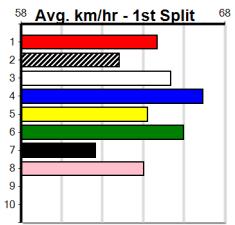

Horsham

HORSHAM DOORS & GLASS

Distance: 410m, Race Type: Grade 6, Total Prizemoney: $2,925
1st: $1,950, 2nd: $600, 3rd: $300, 4th: $75

3

3:12PM
(VIC time)

Watchdog Tips: **0 0 0 0** Bet: .