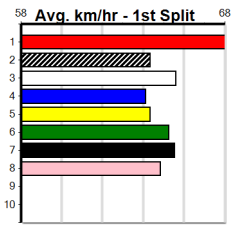

Horsham

WARRACK BUTCHERY DAMSELS DASH

10

5:22PM

(VIC time)

Distance: 410m, Race Type: Grade 5, Total Prizemoney: $2,925
1st: $1,950, 2nd: $600, 3rd: $300, 4th: $75

Watchdog Tips: **0 0 0 0** Bet: **0**