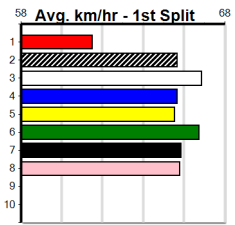

Horsham

CRYMELON KENNELS

Distance: 410m, Race Type: Grade 7, Total Prizemoney: $2,925
1st: $1,950, 2nd: $600, 3rd: $300, 4th: $75

2

2:49PM
(VIC time)

Watchdog Tips: **0 0 0 0** Bet: .