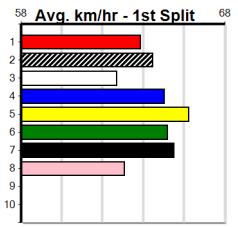

Horsham

WEBBICON MARINE

Distance: 410m, Race Type: Grade 5, Total Prizemoney: $2,925
1st: $1,950, 2nd: $600, 3rd: $300, 4th: $75

5

3:54PM

(VIC time)

Watchdog Tips:

0 0 0 0

Bet:

Form	Box	Weight	Dist	Track	Date	Time	BON	Margin	1st/2nd (Time)	PIR	Checked	Comment	W/R	Split 1	S/P	Grade

1 DISGUISE [5]																	Winning Boxes																
BK	D	Mar-21 DELIVER				URANA VEE EIGHT												1	2	3	4	5	6	7	8								
Trainer: Mark Roberts (Terang)																	3	1	2	1													
4th	(2)	30.7	410	HOR	R8	25-Jun-24	23.69	23.07	2.50	L	BRIGHT MOON (23.52)	M/63	.	.	.	10.92	$9.40	X45	Prize	$21,591.25													
5th	(8)	30.5	410	HOR	R12	02-Jul-24	24.05	23.04	9.50	L	MAKE IT THUNDER (23.42)	M/67	.	.	.	10.86	$3.40	5	Best	23.16													
2nd	(6)	30.7	390	WBL	R10	11-Jul-24	22.49	21.94	4.00	L	PARIS BALE (22.21)	M/44	.	.	.	9.03	$14.60	5	Starts	39-7-5-7													
6th	(3)	30.5	390	WBL	R10	18-Jul-24	22.83	22.07	9.50	L	POSIE YOU PEST (22.18)	M/76	.	.	.	9.15	$12.10	5	Trk/Dst	18-5-3-4													
Owner(s): M Roberts																	APM	$4921															

2 DINOSAUR DEANO [5]																	Winning Boxes									
BD	D	Apr-22 AUSSIE INFRARED				SPEEDY BOSS												1	2	3	4	5	6	7	8	
Trainer: Ronald Kenworthy (Spring Gully)																	1	2	3	4	5	6	7	8		
5th	(2)	28.4	410	HOR	R5	13-Jul-24	23.73	23.35	2.75	L	KENTUCKY GUS (23.55)	Q/11	.	.	.	10.30	$12.30	T3-5	Prize	$8,545.00						
3rd	(8)	28.7	300	HVL	R9	19-Jul-24	16.98	16.74	1.5	L	CORTEZ BALE (16.88)	Q/4	.	.	.	4.01	$7.90	5	Best	23.73						
5th	(6)	28.5	400	WGL	R10	26-Jul-24	23.28	22.65	6.50	L	MYALL SANDY (22.86)	M/45	.	.	.	8.51	$41.00	X45	Starts	27-4-6-6						
6th	(6)	28.7	300	HVL	R10	31-Jul-24	17.18	16.68	6.50	L	RIENDO (16.73)	M/6	.	.	.	4.06	$30.80	5	Trk/Dst	4-0-0-0						
Owner(s): Barney Rubble syndicate (SYN), J Gordon, G Rudd, J Markham, W Telford, D Erdman																	APM	$5185								

3 TINKER MIKE [5]																	Winning Boxes																
BK	D	Apr-20 MAGIC SPRITE				SLEW LEFT												1	2	3	4	5	6	7	8								
Trainer: Jennifer Burns (Balliang)																	2	1	1														
8th	(4)	34.2	460	GEL	R6	28-Jun-24	26.97	25.58	14.00	L	RESPECT ADVOCACY (26.05)	M/788	.	V7	W	6.80	$36.40	5	Prize	$16,108.57													
7th	(7)	34.6	515	SAP	R12	08-Jul-24	30.55	29.50	9.00	L	TARGET RANGE (29.92)	M/6777	.	.	.	5.28	$20.60	5NP	Best	23.78													
2nd	(4)	35.4	460	GEL	R8	16-Jul-24	26.19	25.75	1.00	L	INTERSTATE GIRL (26.13)	M/532	.	.	.	6.80	$26.40	5	Starts	66-6-8-11													
7th	(4)	34.6	460	GEL	R6	26-Jul-24	27.21	25.91	17.00	L	DOLLAR BUCKS (26.05)	M/777	.	.	W	6.95	$53.30	5	Trk/Dst	1-1-0-0													
Owner(s): Burns Racing (SYN), C Burns, J Burns																	APM	$3459															

4 COOPER SUMMER [5]																	Winning Boxes																
BD	D	Nov-21 ORSON ALLEN				SUMMER SKYE												1	2	3	4	5	6	7	8								
Trainer: Kevin Ashton (Charlton)																	1	1	1														
1st	(3)	29.4	425	BEN	R11	17-May-24	24.20	23.88	1.5	L	DASHING JEFF (24.30)	M/321	.	.	.	6.62	$7.00	5	Prize	$10,205.00													
4th	(3)	29.5	425	BEN	R7	24-May-24	24.10	23.90	2.75	L	INFRARED RAYS (23.93)	M/224	.	.	.	6.54	$21.60	X45	Best	23.56													
4th	(7)	29.5	410	HOR	R9	18-Jun-24	23.71	23.08	6.00	L	KRAKEN TURBO (23.30)	M/33	.	.	.	10.57	$19.10	5H	Starts	38-4-9-6													
4th	(3)	29.5	425	BEN	R3	26-Jul-24	24.26	23.79	7.00	L	MATCHING MOTORS (23.79)	Q/543	.	.	.	6.63	$27.20	RWH	Trk/Dst	9-0-2-0													
Owner(s): K Ashton																	APM	$4152