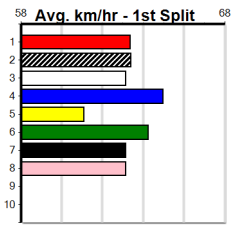

Horsham

GREYHOUND CLUBS VICTORIA

Distance: 410m, Race Type: Grade 5, Total Prizemoney: \$2,925
1st: \$1,950, 2nd: \$600, 3rd: \$300, 4th: \$75

12

5:59PM

(VIC time)

Watchdog Tips:

0 0 0 0