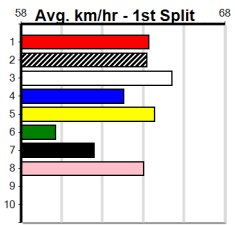

ENG WGL 2024-08-02

Horsham

8

4:46PM

(VIC time)

LOCKS CONSTRUCTIONS

Distance: 485m, Race Type: Mixed 4/5, Total Prizemoney: \$3,875
1st: \$2,600, 2nd: \$800, 3rd: \$400, 4th: \$75

Watchdog Tips: