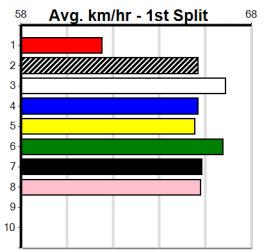

CRYMELON KENNELS

Distance: 410m, Race Type: Grade 7, Total Prizemoney: $2,925
1st: $1,950, 2nd: $600, 3rd: $300, 4th: $75

Watchdog Tips: [ ] [ ] [ ] [ ] [ ] Bet: [ ] [ ] [ ] [ ] [ ]

PAW BRADLEY (NSW)[7]
BK Dog Jul-22 Sire: CHRISTO BALE Dam: DYNA GERTIE
Owner(s): B Wheeler
Trainer: Robert Camilleri (Lara)
Winning Distances: < 300m (0) 300 - 399m (0) 400 - 499m (1) 500 - 599m (0) 600 - 699m (0) > 700m (0)
Winning Weights: 36.7(1)
Box History table and race results table.

TINKER LEE [7]
BD Dog Jan-22 Sire: FERNANDO BALE Dam: TINKER MARY
Owner(s): Burns Racing (SYN), C Burns, J Burns
Trainer: Craig Burns (Balliang)
Winning Distances: < 300m (0) 300 - 399m (1) 400 - 499m (0) 500 - 599m (0) 600 - 699m (0) > 700m (0)
Winning Weights: 32.0(1)
Box History table and race results table.

MR. OLAF [7] Biks
WBK Dog Dec-21 Sire: FERNANDO BALE Dam: GOLD AZALEA
Owner(s): I Gilmartin
Trainer: Darrell Leathan (Maryborough)
Winning Distances: < 300m (0) 300 - 399m (1) 400 - 499m (0) 500 - 599m (0) 600 - 699m (0) > 700m (0)
Winning Weights: 31.6(1)
Box History table and race results table.

TINKER BRUCE [7]
WRF Dog Mar-21 Sire: FERNANDO BALE Dam: DYNA BOBBI
Owner(s): C Burns
Trainer: Jennifer Burns (Balliang)
ENG GEL 2024-08-02
Winning Distances: < 300m (0) 300 - 399m (0) 400 - 499m (1) 500 - 599m (0) 600 - 699m (0) > 700m (0)
Winning Weights: 29.1(1)
Box History table and race results table.

SOLO EFFORT [7]
F Dog Mar-22 Sire: WEBLEC ACE Dam: FANCY FRANCIENE
Owner(s): CHAMPAGNE PTN (SYN), S Smith, A Langton
Trainer: Heather Baxter (Murtoa)
Winning Distances: < 300m (0) 300 - 399m (0) 400 - 499m (1) 500 - 599m (0) 600 - 699m (0) > 700m (0)
Winning Weights: 30.2(1)
Box History table and race results table.

1

2

3

4

5