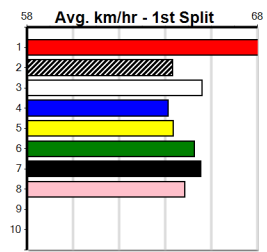

Horsham
10
5:22PM
(VIC time)

WARRACK BUTCHERY DAMSELS DASH

Distance: 410m, Race Type: Grade 5, Total Prizemoney: $2,925
1st: $1,950, 2nd: $600, 3rd: $300, 4th: $75

Watchdog Tips:

Bet:

Form Box Wgt Dist Track Date Time BON Margin 1st/2nd (Time) PIR Checked Comment W/R Split 1 S/P Grade

1

POSIE YOU PEST [5]

BD Bitch Jan-22 Sire: ALLEN DEED Dam: RIXY YA PEST

Owner(s): M Wright **Trainer:** Madison Hunt (Cudgee)

Winning Distances: < 300m (0) 300 - 399m (3) 400 - 499m (1) 500 - 599m (0) 600 - 699m (0) > 700m (0)

Winning Weights: 25.2(1) 25.3(1) 25.4(1) 25.5(1)

5th (3)	25.2	390	WBL	R10	13-Jun-24	22.62	21.84	10.00	TALCOTT BALE (21.93)	M/55	.	.	.	8.79	$31.20	5	
5th (2)	25.2	450	WBL	R5	20-Jun-24	25.89	25.18	9.50	MEPUNGA TULLY (25.24)	Q/223	.	.	.	6.61	$29.80	5	
2nd (2)	25.2	390	WBL	R12	27-Jun-24	22.52	22.05	1.5L	MORAINO CHLOE (22.43)	M/32	.	.	.	8.78	$26.00	5	
2nd (2)	25.0	390	WBL	R12	04-Jul-24	22.62	22.08	1.5L	PAPER SHREDDER (22.51)	Q/11	.	.	.	8.63	$5.90	5	
2nd (5)	25.2	410	HOR	R5	13-Jul-24	23.63	23.35	1.25L	KENTUCKY GUS (23.55)	M/22	.	.	.	10.39	$9.30	T3-5	
1st (7)	25.3	390	WBL	R10	18-Jul-24	22.18	22.07	1.25L	BUN UNDERCURRENT	Q/11	.	.	.	8.62	$6.70	5	
7th (3)	25.4	450	WBL	R8	25-Jul-24	26.17	25.55	4.00L	TANGELA BALE (25.90)	M/455	.	.	.	6.76	$26.30	X45	
6th (2)	25.6	350	HVL	R7	28-Jul-24	19.78	19.29	5.00L	NINETYMILE WOW (19.44)	M/5	.	.	.	6.64	$29.70	5	

Last 3 wins NOT included above

1st (4)	25.4	390	WBL	R1	19-Feb-24	22.87	22.26	0.50L	VALLETTA DIVA (22.90)	Q/11	.	.	SW	8.66	$3.50	M
1st (2)	25.5	450	WBL	R7	06-May-24	25.74	25.46	5.00L	CLOSE COMBAT (26.08)	Q/111	.	.	.	6.56	$2.30	7
1st (6)	25.2	390	WBL	R9	05-Jun-24	22.27	21.96	3.5L	BIG SOLOMONA (22.51)	M/11	.	.	.	8.60	$14.30	X67

Box History

Bx	1st	2nd	3rd	4th	5th	6th	7th	8th
1					1			1
2	1	3	1		1	1	1	1
3						1		1 1
4	1						1	
5		1	1					
6	1	1						
7	1		1					
8					1			

Prize Best Starts Trk/Dts APM: $9160.00, 23.63(5)-13/7/24, 22-4-5-3, 2-0-1-1, 6794

2

SUGAR BOWL ROSE [5]

BK Bitch Nov-21 Sire: FERAL FRANKY Dam: LITTLE TUBBSY

Owner(s): A Hemingway **Trainer:** Aroha Hemingway (Rochester)

Winning Distances: < 300m (0) 300 - 399m (4) 400 - 499m (3) 500 - 599m (0) 600 - 699m (0) > 700m (0)

Winning Weights: 28.7(3) 28.8(1) 28.9(2) 29.0(1)

1st (2)	28.9	390	SHP	R10	30-May-24	22.33	22.15	3.25L	TWILIGHT SOFIA (22.54)	Q/11	.	.	.	8.55	$4.10	5	
8th (6)	29.1	410	HOR	R11	11-Jun-24	24.22	23.42	12.00	MORAINO ARNIE (23.42)	M/87	.	.	.	10.82	$19.80	5	
4th (7)	28.6	400	GEL	R12	14-Jun-24	23.03	22.54	4.50L	TIME TO PROPHET (22.73)	M/46	.	.	SW	8.63	$17.70	5	
7th (1)	28.5	425	BEN	R5	19-Jun-24	25.09	24.13	4.00L	RAPIDFIRE FOREST (24.81)	M/215	.	.	.	6.67	$3.70	T3-5	
1st (1)	28.7	400	MTG	R10	11-Jul-24	23.58	23.27	2.50L	CADILLAC LLOYD (23.77)	0	.	.	SAMP	10.91	$1.45	RW	
3rd (1)	28.7	400	GEL	R12	16-Jul-24	23.05	22.53	5.50L	TENSION HEAD (22.68)	Q/43	.	.	.	8.65	$9.70	5	
3rd (4)	28.7	395	MBR	R10	19-Jul-24	22.82	22.24	5.50L	COMPTON DAISY (22.44)	0	.	.	.	5.29	$12.00	6	
3rd (6)	29.1	395	MBR	R7	26-Jul-24	22.85	22.25	8.50L	PET DETECTIVE (22.25)	5.30	.	.	.	5.30	$31.00	6	

Last 3 wins NOT included above

1st (6)	28.8	410	HOR	R9	03-Dec-23	23.15	23.15	0.10L	ASTON WESTERN (23.15)	Q/11	.	.	.	10.27	$5.40	6G
1st (2)	29.0	390	SHP	R5	15-Feb-24	22.34	22.34	9.50L	SUNTANNED (22.99)	M/11	.	.	SW	8.49	$1.90	5
1st (8)	28.9	390	SHP	R12	16-May-24	22.41	22.11	1.5L	THUNDER PIE (22.50)	M/22	.	.	.	8.67	$2.80	5