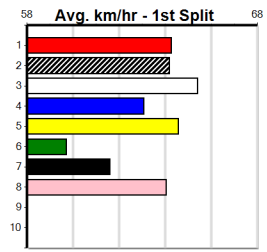

LOCKS CONSTRUCTIONS

Distance: 485m, Race Type: Mixed 4/5, Total Prizemoney: $3,875
1st: $2,600, 2nd: $800, 3rd: $400, 4th: $75

Watchdog Tips: [ ] [ ] [ ] [ ] [ ] **Bet:** [ ]

1 CHANGE OF HABIT [5]
BK Dog Sep-19 Sire: COSMIC RUMBLE Dam: MEPUNGA GAL
Owner(s): LIONS AND TIGERS (SYN), R Lyons, T Mackenzie, B Mackenzie Trainer: Ross Lyons (Longlea)
Winning Distances: < 300m (0) 300 - 399m (3) 400 - 499m (5) 500 - 599m (2) 600 - 699m (0) > 700m (0)
Winning Weights: 28.8(1) 29.7(1) 29.9(1) 30.0(1) 30.1(2) 30.3(1) 30.5(1) 30.7(1) 30.9(1)

Pl	Box	Dist	Wgt	Track	Date	Time	BON	Margin	1st/2nd (Time)	PIR	Checked	Comment	WR	Split 1	S/P	Grade
6th	(5)	29.9	350	HVL	R7	21-Jan-24	19.79	19.22	5.00L CHOP (19.45)	M/7				6.74	$57.40	5
5th	(4)	29.4	350	HVL	R11	04-Feb-24	19.58	18.76	6.00L MYOLA THUNDER (19.17)	M/6				6.79	$70.90	5
2nd	(8)	30.0	390	SHP	R10	11-Apr-24	22.11	21.83	4.25L SOLEUS (21.83)	M/32				8.55	$6.00	5
6th	(8)	30.0	425	BEN	R12	19-Apr-24	24.47	23.70	5.00L MAGIC RIDE (24.12)	S/877				6.82	$14.10	5
8th	(6)	30.2	410	HOR	R12	04-Jun-24	23.95	22.97	7.00L PRESS START (23.47)	M/56				10.71	$21.90	5
1st	(6)	30.0	390	BAL	R11	19-Jun-24	22.36	21.91	2.75L BORROWED TIME (22.55)	M/32				8.72	$7.50	5
3rd	(1)	30.5	410	HOR	R12	21-Jul-24	23.72	23.19	1.00L KENSINGTON FLYER (23.66)	M/56				10.71	$7.50	5NP
2nd	(5)	30.0	425	BEN	R12	31-Jul-24	24.48	24.14	5.00L KENTUCKY GUS (24.14)	M/775				6.81	$12.00	5

Last 3 wins NOT included above

1st	(5)	29.9	525	MEA	R3	25-Nov-22	30.33	29.92	1.75L WEBLEC STAR (30.44)	M/1111		SW		5.18	$5.60	5
1st	(8)	28.8	450	SHP	R5	17-Apr-23	25.49	25.22	0.50L IRINKA GLADYS (25.52)	Q/222		SW		6.79	$23.70	5
1st	(5)	30.3	350	HVL	R8	17-Nov-23	19.64	19.64	0.025 REELING DOLLARS (19.64)	M/3				6.63	$5.90	T3-5

Box History

Bx	1st	2nd	3rd	4th	5th	6th	7th	8th
1	1	2	1	1				1
2	1	3	3			2		1
3	1	1	1	1	1	2	1	1
4	1	1	1	2	1			2
5	3	1	1	3	1	2		
6	2		2	2				1
7	1	2	1	2			2	
8	2	1	1			1	1	1

Prize Best Starts 66-10-11-11 Trk/Dts 0-0-0-0 APM 3229 $28547.50 FSTD