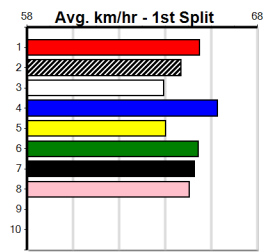

SPORTSBET SAME RACE MULTI

Distance: 410m, Race Type: Grade 5, Total Prizemoney: $2,925
1st: $1,950, 2nd: $600, 3rd: $300, 4th: $75

Watchdog Tips: [ ] [ ] [ ] [ ] Bet: [ ]

Form Box Wgt Dist Track Date Time BON Margin 1st/2nd (Time) PIR Checked Comment W/R Split 1 S/P Grade

RIPPER RILEY [5]
BD Dog Mar-22 Sire: ASTON DEE BEE Dam: WHITE AMBUSH
Owner(s): J Hooke
Trainer: Wayne Hooke (Huntly)
ENG BEN 2024-08-02
Winning Distances: < 300m (0) 300 - 399m (2) 400 - 499m (2) 500 - 599m (0) 600 - 699m (0) > 700m (0)
Winning Weights: 32.7(1) 32.8(1) 32.9(1) 33.1(1)
2nd (8) 32.6 410 HOR R11 16-Apr-24 23.53 23.10 0.50L CHARLIE CALAMARI (23.50) M/33 . . . SW . 10.49 $3.10 5
2nd (8) 32.4 410 HOR R5 23-Apr-24 23.61 23.26 3.00L BRIGHT MOON (23.41) M/44 . . . . . 10.72 $4.10 5
4th (2) 32.5 410 HOR R11 30-Apr-24 23.62 23.20 2.50L GRAY ELLIOT (23.46) M/34 . . . . . 10.42 $2.30 5
5th (7) 32.6 410 HOR R10 07-May-24 23.62 23.12 4.50L INTEX BALE (23.31) M/55 . . . . . 10.58 $8.70 5
6th (5) 32.5 425 BEN R12 17-May-24 24.50 23.88 3.75L CRUSOE RICO (24.24) M/556 . . . . . 6.64 $6.30 5
8th (6) 32.5 425 BEN R12 24-May-24 24.63 23.90 8.50L ANOTHER NANDO (24.07) M/247 . . . . . 6.59 $5.50 5H
3rd (2) 32.2 390 SHP R12 22-Jul-24 22.41 22.04 2.25L BEAR LEE CRIME (22.27) M/34 . . . . . 8.63 $4.40 5
6th (8) 32.1 390 SHP R11 29-Jul-24 22.53 22.01 5.50L KRAKEN TURBO (22.16) M/56 . . . . . 8.65 $4.60 5
Last 3 wins NOT included above
1st (3) 32.8 390 SHP R2 12-Feb-24 22.24 22.01 4.25L FRANK GRIMES (22.53) M/11 . . . . . 8.48 $11.60 X67
1st (1) 33.1 410 HOR R4 20-Feb-24 23.40 23.21 0.50L TINKER JACK (23.43) Q/11 . . . . . 10.23 $2.20 X67
1st (2) 32.9 425 BEN R4 10-Apr-24 24.29 24.18 6.00L CHASING BOODIE (24.68) M/111 . . . SW . 6.60 $1.70 T3-5

Box History table for Ripper Riley with columns Bx, 1st, 2nd, 3rd, 4th, 5th, 6th, 7th, 8th and Prize Best Starts Trk/Dts APM.