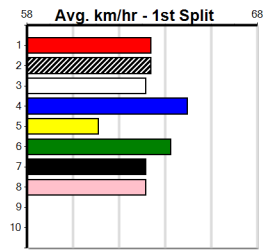

Watchdog Tips: [] [] [] [] Bet: [] [] [] [] [] [] [] []

Lektra April [5] F Bitch Oct-20 Sire: DYNA CHANCER Dam: UPTOWN FUNK Trainer: Wayne Hooke (Huntly)
Winning Distances: < 300m (0) 300 - 399m (7) 400 - 499m (4) 500 - 599m (0) 600 - 699m (0) > 700m (0)
Winning Weights: 26.8(1) 27.0(1) 28.2(1) 28.3(1) 28.4(2) 28.5(1) 28.6(2) 28.7(1) 28.8(1)