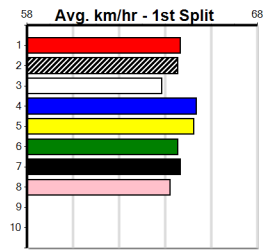

ON-SITE ENGINEERING

Distance: 410m, Race Type: Mixed 4/5, Total Prizemoney: $3,360
1st: $2,250, 2nd: $690, 3rd: $345, 4th: $75

Watchdog Tips: [ ] [ ] [ ] [ ] Bet: [ ]

TINKER CRYSTAL [5]
BK Bitch Jan-21
Sire: ASTON KIMETTO Dam: SLEW LEFT
Trainer: Jennifer Burns (Balliang)
Winning Distances: < 300m (0) 300 - 399m (1) 400 - 499m (5) 500 - 599m (4) 600 - 699m (0) > 700m (0)
Winning Weights: 27.4(1) 27.6(1) 27.8(1) 28.0(1) 28.2(1) 28.3(1) 28.5(2) 28.7(1) 28.8(1)
Box History table and Prize Best Starts table included.

SHOW THE MAGIC [4]
BK Dog Dec-20
Sire: MEPUNGA BLAZER Dam: QUICK KISSES
Trainer: Barry Fullerton (Red Cliffs)
Winning Distances: < 300m (0) 300 - 399m (0) 400 - 499m (7) 500 - 599m (0) 600 - 699m (0) > 700m (0)
Winning Weights: 33.6(4) 33.9(1) 34.1(1) 34.4(1)
Box History table and Prize Best Starts table included.

YUM CHA JACK [5]
BK Dog Jul-21
Sire: BARCIA BALE Dam: PRISCILLA WANG
Trainer: Mark Strahan (Bendigo)
Winning Distances: < 300m (0) 300 - 399m (0) 400 - 499m (5) 500 - 599m (0) 600 - 699m (0) > 700m (0)
Winning Weights: 36.7(1) 36.8(2) 36.9(1) 37.2(1)
Box History table and Prize Best Starts table included.

NANA'S TRIFLE [5]
BK Dog Sep-21
Sire: SUPERIOR PRODUCT Dam: MA'S PLUM JAM
Trainer: Mathew Tabb (Lara)
Winning Distances: < 300m (0) 300 - 399m (3) 400 - 499m (2) 500 - 599m (0) 600 - 699m (0) > 700m (0)
Winning Weights: 28.4(1) 30.0(1) 30.1(1) 30.2(1) 30.9(1)
Box History table and Prize Best Starts table included.

CALL ME ARTIE [5]
BK Dog Apr-22
Sire: FERAL FRANKY Dam: PUZZLES
Trainer: Deb Carr (Minerina)
Winning Distances: < 300m (0) 300 - 399m (1) 400 - 499m (4) 500 - 599m (0) 600 - 699m (0) > 700m (0)
Winning Weights: 34.3(1) 34.6(2) 34.9(1) 35.7(1)
Box History table and Prize Best Starts table included.