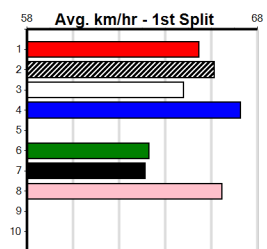

SHIMA SHINE @ STUD DAMSELS DASH

9

5:04PM

(VIC time)

Distance: 410m, Race Type: Grade 5, Total Prizemoney: $2,925
1st: $1,950, 2nd: $600, 3rd: $300, 4th: $75

Watchdog Tips:

Bet:

Form Box Wgt Dist Track Date Time BON Margin 1st/2nd (Time) PIR Checked Comment WR Split 1 S/P Grade

1

TINKER DOT [5]

WBK Bitch Jan-22 Sire: FERNANDO BALE Dam: TINKER MARY

Trainer: Jennifer Burns (Balliang)

Owner(s): Burns Racing (SYN), C Burns, J Burns

Winning Distances: < 300m (0) 300 - 399m (2) 400 - 499m (5) 500 - 599m (0) 600 - 699m (0) > 700m (0)

Winning Weights: 26.9(1) 27.0(1) 27.1(1) 27.2(2) 27.3(1) 27.4(1)

Table of race results for Tinker Dot, including date, time, weight, and prize money.

Last 3 wins NOT included above

Table of race results for Tinker Dot, including date, time, weight, and prize money.

Box History table for Tinker Dot, showing performance across different box numbers.

2

SAVANNAH RIOT [5]

BK Bitch Jul-20 Sire: FERNANDO BALE Dam: BLUE SKY RIOT

Trainer: Colin Bermingham (Mount Mercer)

Owner(s): S Camden-bermingham

Winning Distances: < 300m (0) 300 - 399m (3) 400 - 499m (10) 500 - 599m (4) 600 - 699m (0) > 700m (0)

Winning Weights: 25.2(1) 25.4(1) 25.5(2) 25.7(1) 25.8(1) 26.0(3) 26.2(1) 26.3(1) 26.4(1) 26.6(4) 26.7(1)

Table of race results for Savannah Riot, including date, time, weight, and prize money.

Last 3 wins NOT included above

Table of race results for Savannah Riot, including date, time, weight, and prize money.

Box History table for Savannah Riot, showing performance across different box numbers.

3

CLOUDY WREN [5]

BD Bitch Mar-22 Sire: TOMMY SHELBY Dam: IVY WREN

Trainer: Gary Hunt (Cudgee)

Owner(s): S Bruce

Winning Distances: < 300m (0) 300 - 399m (1) 400 - 499m (4) 500 - 599m (0) 600 - 699m (0) > 700m (0)

Winning Weights: 26.4(1) 27.9(1) 28.0(1) 28.3(2)

Table of race results for Cloudy Wren, including date, time, weight, and prize money.

Last 3 wins NOT included above

Table of race results for Cloudy Wren, including date, time, weight, and prize money.

Box History table for Cloudy Wren, showing performance across different box numbers.

4

LILYDALE [5]

BK Bitch Jul-22 Sire: FERNANDO BALE Dam: THRIVING

Trainer: Garry George (Beulah)

Owner(s): A Tullio

Winning Distances: < 300m (0) 300 - 399m (0) 400 - 499m (4) 500 - 599m (0) 600 - 699m (0) > 700m (0)

Winning Weights: 23.7(1) 23.8(1) 23.9(1) 24.0(1)

Table of race results for Lilydale, including date, time, weight, and prize money.

Last 3 wins NOT included above

Table of race results for Lilydale, including date, time, weight, and prize money.

Box History table for Lilydale, showing performance across different box numbers.

5

*** VACANT BOX ***

Sire: Dam:

Trainer:

Owner(s):

Winning Distances: < 300m (0) 300 - 399m (0) 400 - 499m (0) 500 - 599m (0) 600 - 699m (0) > 700m (0)

Winning Weights:

Box History