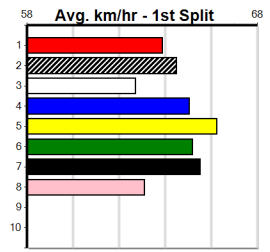

WEBBICON MARINE

Distance: 410m, Race Type: Grade 5, Total Prizemoney: $2,925
1st: $1,950, 2nd: $600, 3rd: $300, 4th: $75

Watchdog Tips:

Bet:

Table with columns: Form Box, Wgt, Dist, Track, Date, Time, BON, Margin, 1st/2nd (Time), PIR, Checked, Comment, WR, Split 1, S/P, Grade

DISGUISE [5]
BK Dog Mar-21 Sire: DELIVER Dam: URANA VEE EIGHT
Owner(s): M Roberts
Trainer: Mark Roberts (Terang)
Winning Distances: < 300m (0) 300 - 399m (0) 400 - 499m (7) 500 - 599m (0) 600 - 699m (0) > 700m (0)
Winning Weights: 30.2(1) 30.4(1) 30.5(4) 31.1(1)
Race results table with columns: Rank, Dog, Dist, Track, Date, Time, BON, Margin, 1st/2nd (Time), PIR, Checked, Comment, WR, Split 1, S/P, Grade

Box History table for DISGUISE [5]
Prize Best Starts Trk/Dts APM

DINOSAUR DEANO [5]
BD Dog Apr-22 Sire: AUSSIE INFRARED Dam: SPEEDY BOSS
Owner(s): Barney Rubble syndicate (SYN), J Gordon, G Rudd, J Markham, W Telford, D Erdman
Trainer: Ronald Kenworthy (Spring Gully)
Winning Distances: < 300m (0) 300 - 399m (4) 400 - 499m (0) 500 - 599m (0) 600 - 699m (0) > 700m (0)
Winning Weights: 28.4(1) 28.6(1) 28.7(2)
Race results table with columns: Rank, Dog, Dist, Track, Date, Time, BON, Margin, 1st/2nd (Time), PIR, Checked, Comment, WR, Split 1, S/P, Grade

Box History table for DINOSAUR DEANO [5]
Prize Best Starts Trk/Dts APM

TINKER MIKE [5]
BK Dog Apr-20 Sire: MAGIC SPRITE Dam: SLEW LEFT
Owner(s): Burns Racing (SYN), C Burns, J Burns
Trainer: Jennifer Burns (Balliang)
Winning Distances: < 300m (0) 300 - 399m (0) 400 - 499m (5) 500 - 599m (1) 600 - 699m (0) > 700m (0)
Winning Weights: 33.9(3) 34.5(1) 34.7(1) 35.3(1)
Race results table with columns: Rank, Dog, Dist, Track, Date, Time, BON, Margin, 1st/2nd (Time), PIR, Checked, Comment, WR, Split 1, S/P, Grade

Box History table for TINKER MIKE [5]
Prize Best Starts Trk/Dts APM

COOPER SUMMER [5]
BD Dog Nov-21 Sire: ORSON ALLEN Dam: SUMMER SKYE
Owner(s): K Ashton
Trainer: Kevin Ashton (Charlton)
ENG BEN 2024-08-02
Winning Distances: < 300m (0) 300 - 399m (0) 400 - 499m (4) 500 - 599m (0) 600 - 699m (0) > 700m (0)
Winning Weights: 28.2(1) 29.3(1) 29.4(1) 29.6(1)
Race results table with columns: Rank, Dog, Dist, Track, Date, Time, BON, Margin, 1st/2nd (Time), PIR, Checked, Comment, WR, Split 1, S/P, Grade

Box History table for COOPER SUMMER [5]
Prize Best Starts Trk/Dts APM

KRAKEN ACE [5]
BK Dog Jul-21 Sire: BERNARDO Dam: KRAKEN ROSE
Owner(s): EYLES (SYN), K Eyles, H Eyles, D Eyles
Trainer: Helen Hartigan (Horsham)
Winning Distances: < 300m (0) 300 - 399m (3) 400 - 499m (3) 500 - 599m (0) 600 - 699m (0) > 700m (0)
Winning Weights: 29.6(2) 29.8(1) 30.5(2) 30.6(1)
Race results table with columns: Rank, Dog, Dist, Track, Date, Time, BON, Margin, 1st/2nd (Time), PIR, Checked, Comment, WR, Split 1, S/P, Grade

Box History table for KRAKEN ACE [5]
Prize Best Starts Trk/Dts APM

1

2

3

4

5