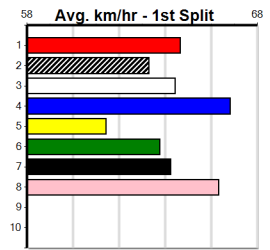

CHS GROUP (2-4 WINS)

Distance: 410m, Race Type: Restricted Win, Total Prizemoney: $2,925
1st: $1,950, 2nd: $600, 3rd: $300, 4th: $75

Watchdog Tips:

Bet:

Table with columns: Form Box, Wgt, Dist, Track, Date, Time, BON, Margin, 1st/2nd (Time), PIR, Checked, Comment, W/R, Split 1, S/P, Grade.

HIGHWAY [5]
BK Dog Mar-22 Sire: ASTON DEE BEE Dam: TIME NO MONEY
Owner(s): D Petersen
Trainer: Aroha Hemingway (Rochester)
Box History table and Prize Best Starts table.

LEONARDO ZEAL [5]
BK Dog Jun-22 Sire: SUPERIOR PANAMA Dam: ZEAL SENSATION
Owner(s): Real zeal (SYN), M Tabb, J Whittle, S Tabb, W Whittle, M Brown
Trainer: Kathrynne Tabb (Lara)
Box History table and Prize Best Starts table.

PAW HUNTER (NSW)[6]
RBD Dog Jul-22 Sire: FERNANDO BALE Dam: DYNA KELLY
Owner(s): B Wheeler
Trainer: Robert Camilleri (Lara)
Box History table and Prize Best Starts table.

BALA ACE [5]
BD Dog May-22 Sire: FERNANDO BALE Dam: AEROPLANE ANNIE
Owner(s): I Garland
Trainer: Ian Garland (Longlea)
Box History table and Prize Best Starts table.

PAW LOUIS (NSW)[6]
BK Dog Jul-22 Sire: JS FLAMIN ACE Dam: DYNA ADRIA
Owner(s): B Wheeler
Trainer: Robert Camilleri (Lara)
Box History table and Prize Best Starts table.