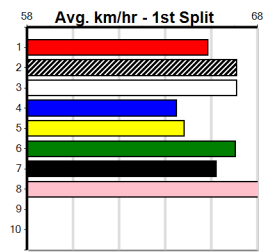

GREYHOUND ADOPTION PROGRAM

Distance: 410m, Race Type: Grade 4, Total Prizemoney: $3,360
1st: $2,250, 2nd: $690, 3rd: $345, 4th: $75

Watchdog Tips:

Bet:

Form Box Wgt Dist Track Date Time BON Margin 1st/2nd (Time) PIR Checked Comment WR Split 1 S/P Grade

SPRING PORT (SA)[4]
BK Dog Sep-20 Sire: ASTON DEE BEE Dam: SPRING GLASS
Owner(s): A Gurry
Trainer: Andrea Gurry (Nhill)
Winning Distances: < 300m (0) 300 - 399m (3) 400 - 499m (12) 500 - 599m (3) 600 - 699m (0) > 700m (0)
Box History table and Prize Best Starts table included.

ANOTHER HOUDINI [4]
F Bitch Sep-21 Sire: BERNARDO Dam: CLOSE ENOUGH
Owner(s): P Carter
Trainer: Peter Carter (Horsham)
Winning Distances: < 300m (0) 300 - 399m (0) 400 - 499m (5) 500 - 599m (0) 600 - 699m (0) > 700m (0)
Box History table and Prize Best Starts table included.

TOMMY TEQUILA (NSW)[4]
RBD Dog Feb-22 Sire: TOMMY SHELBY Dam: DAZZLING BLING
Owner(s): Evolution (SYN), T Fogarty, J Phillips
Trainer: Rebecca Gibbons (Avalon)
Winning Distances: < 300m (0) 300 - 399m (0) 400 - 499m (3) 500 - 599m (7) 600 - 699m (0) > 700m (0)
Box History table and Prize Best Starts table included.

ANNA YOU PEST [4]
BE Bitch Mar-21 Sire: LIGHTNING FRANK Dam: RIXY YA PEST
Owner(s): G Hunt
Trainer: Gary Hunt (Cudjee)
Winning Distances: < 300m (0) 300 - 399m (7) 400 - 499m (3) 500 - 599m (0) 600 - 699m (0) > 700m (0)
Box History table and Prize Best Starts table included.

ORSON FURY [4]
BD Dog Apr-21 Sire: ORSON ALLEN Dam: COME ON CHARLIZE
Owner(s): I Bibby
Trainer: Ian Bibby (Warracknabeal)
Winning Distances: < 300m (0) 300 - 399m (0) 400 - 499m (6) 500 - 599m (0) 600 - 699m (0) > 700m (0)
Box History table and Prize Best Starts table included.