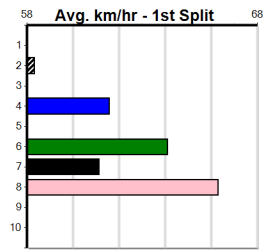

SPORTSBET SET A DEPOSIT LIMIT

Distance: 410m, Race Type: Maiden, Total Prizemoney: $2,535
1st: $1,680, 2nd: $520, 3rd: $260, 4th: $75

Watchdog Tips: ☐ ☐ ☐ ☐ ☐ Bet:

Form Box	Wgt	Dist	Track	Date	Time	BON	Margin	1st/2nd (Time)	PIR	Checked	Comment	W/R	Split 1	S/P	Grade

1

FLYING TULLY (NSW)[M]
BK Bitch Feb-22 Sire: FLYING RICCIARDO Dam: NICCALI
Owner(s): V Millington Trainer: Victor Millington (Mt Cole)
Winning Distances: < 300m (0) 300 - 399m (0) 400 - 499m (0) 500 - 599m (0) 600 - 699m (0) > 700m (0)
Winning Weights:

Bx	1st	2nd	3rd	4th	5th	6th	7th	8th
1								
2								
3								
4								
5								
6								
7								
8								

Last 3 wins NOT included above

Prize Best	$0.00
Starts	0-0-0-0
Trk/Dts	0-0-0-0
APM	0

2

PAW BERRY (NSW)[M]
BEF Bitch Dec-22 Sire: BERNARDO Dam: HADARAH BALE
Owner(s): B Wheeler Trainer: Mark Delbridge (Balliang)
Winning Distances: < 300m (0) 300 - 399m (0) 400 - 499m (0) 500 - 599m (0) 600 - 699m (0) > 700m (0)
Winning Weights:

7th (6)	28.5	390	BAL	R2	31-Jul-24	23.00	22.17	11.00	PAW REX (22.26)	M/76		8.85	$8.60	MH

Last 3 wins NOT included above

Bx	1st	2nd	3rd	4th	5th	6th	7th	8th
1								
2								
3								
4								
5								
6							1	
7								
8								

Prize Best	$0.00
Starts	1-0-0-0
Trk/Dts	0-0-0-0
APM	0

3

BOMBARDA MAXIMA [M]
RF Dog Jan-23 Sire: BERNARDO Dam: SLINGSHOT GYPSY
Owner(s): J Ferguson Trainer: Daniel Gibbons (Avalon)
Winning Distances: < 300m (0) 300 - 399m (0) 400 - 499m (0) 500 - 599m (0) 600 - 699m (0) > 700m (0)
Winning Weights:

Bx	1st	2nd	3rd	4th	5th	6th	7th	8th
1								
2								
3								
4								
5								
6								
7								
8								

Last 3 wins NOT included above

Prize Best	$0
Starts	0-0-0-0
Trk/Dts	0-0-0-0
APM	0

4

HARDSTYLE RUBY [M]
BD Bitch Jan-22 Sire: HARD STYLE RICO Dam: DANCING SIENNA
Owner(s): R Di mauro Trainer: Deb Carr (Minirera)
Winning Distances: < 300m (0) 300 - 399m (0) 400 - 499m (0) 500 - 599m (0) 600 - 699m (0) > 700m (0)
Winning Weights:

6th (1)	27.7	390	SHP	R2	01-Jan-24	23.95	21.75	28.00	POLLY ROCKET (22.00)	M/56		8.88	$33.60	M
7th (2)	29.0	390	WBL	R1	27-Jun-24	23.30	22.05	9.50L	MISCHKE (22.65)	M/86	V5	9.09	$8.00	M
5th (4)	28.5	390	WBL	R1	08-Jul-24	23.20	22.15	7.50L	INGA AMY (22.70)	M/76		9.29	$5.70	M
2nd (7)	28.5	390	WBL	R2	15-Jul-24	23.54	22.62	6.00L	BIT MISTY (23.15)	M/66		9.37	$9.10	M
2nd (1)	28.6	390	WBL	R2	22-Jul-24	22.68	22.22	2.50L	MISCHIEF MATE (22.52)	Q/12		8.77	$4.50	M
8th (3)	28.6	390	BAL	R2	31-Jul-24	23.16	22.17	13.00	PAW REX (22.26)	S/68		8.83	$22.10	MH

Last 3 wins NOT included above

Bx	1st	2nd	3rd	4th	5th	6th	7th	8th
1								
2		1					1	
3								1
4					1			
5								
6								
7		1						
8								

Prize Best	$640.00
Starts	6-0-2-0
Trk/Dts	0-0-0-0
APM	640

5

KELCE'S GIRL [M]
BK Bitch Jun-22 Sire: FERNANDO BALE Dam: ALL DOLLED UP
Owner(s): S James Trainer: Scott James (Waubra)
Winning Distances: < 300m (0) 300 - 399m (0) 400 - 499m (0) 500 - 599m (0) 600 - 699m (0) > 700m (0)
Winning Weights:

Bx	1st	2nd	3rd	4th	5th	6th	7th	8th
1								
2								
3								
4								
5								
6								
7								
8								

Last 3 wins NOT included above

Prize Best	$0
Starts	0-0-0-0
Trk/Dts	0-0-0-0
APM	0