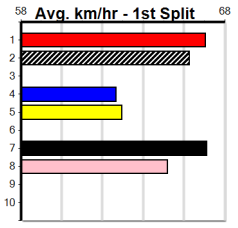

Warragul

SHIMA SHINE AT STUD

Distance: 400m, Race Type: Grade 5, Total Prizemoney: $2,925
1st: $1,950, 2nd: $600, 3rd: $300, 4th: $75

11

10:25PM
(VIC time)

Watchdog Tips: **0** **0** **0** **0** Bet: **.**

Form Box Weight Dist Track Date Time BON Margin 1st/2nd (Time) PIR Checked Comment W/R Split 1 S/P Grade

1 HARD ON ME [5]

BE		Jun-20 AUSSIE INFRARED				MISS ELOISE										
Trainer: Geoffrey Howell (Pearcedale)																
5th	(7)	26.6	400	WGL	R3	06-Jun-24	23.00	22.39	7.00LONE'S OBSESSION (22.52)	M/34	.	.	.	8.37	$3.90	VETH
5th	(8)	26.7	395	TRA	R6	12-Jun-24	22.97	22.45	5.50LDOCHERTY (22.61)	Q/113	.	.	.	3.76	$17.90	X45
2nd	(4)	26.9	400	WGL	R12	18-Jun-24	22.88	22.54	0.25LGEORGIE BALE (22.88)	Q/11	.	.	.	8.28	$2.60	5
6th	(4)	26.3	400	WGL	R10	26-Jul-24	23.50	22.65	9.50LMYALL SANDY (22.86)	M/23	.	V7	.	8.39	$19.10	X45
Owner(s): DAD AND I (SYN), G Howell, G Beattie																

Winning Boxes

1	2	3	4	5	6	7	8
1	2	3	3	5	6	7	8
Prize Best				$41,921.88			
Best				22.57			
Starts				76-16-11-9			
Trk/Dst				46-8-7-7			
APM				$8244			

ENG WGL 2024-08-02

2 JOAN'S GEM [5]

BK		Jun-21 ASTON DEE BEE				MADALIA MAGGIE										
Trainer: Michael Bradshaw (Seaford)																
6th	(2)	29.2	595	SAN	R4	02-May-24	34.93	34.34	8.50LJAMIE BALE (34.34)	M/5666	.	.	.	9.48	$42.30	X45
3rd	(4)	29.2	600	MEP	R8	08-May-24	34.94	34.50	6.50LCINDY'S CHARM (34.50)	Q/2333	.	.	.	9.11	$18.80	X45
8th	(5)	29.4	595	SAN	R1	16-May-24	35.46	34.08	13.00LKISAUNI (34.58)	M/5688	.	.	W	9.42	$17.70	5
7th	(8)	29.3	600	MEP	R8	22-May-24	35.31	34.46	13.00LFLED THE SCENE (34.46)	M/6777	.	.	.	9.24	$34.40	X45
Owner(s): EDITHVALE (SYN), I Bradshaw, M Bradshaw																

Winning Boxes

1	2	3	4	5	6	7	8
1	1		2	1	1		
Prize Best				$25,045.00			
Best				22.88			
Starts				50-6-5-9			
Trk/Dst				8-2-0-1			
APM				$7641			

3 *** VACANT BOX ***

Trainer:
Owner(s):

4 FURIOUS ANGEL [5]

BK		Nov-20 FERNANDO BALE				KOUTA AND CREAM										
Trainer: Sean Lithgow (Devon Meadows)																
4th	(6)	25.5	435	SLE	R12	30-Jun-24	25.05	24.46	6.50LMADALIA SNOOPY (24.62)	M/544	.	.	.	5.42	$6.30	5
7th	(7)	25.5	435	SLE	R10	03-Jul-24	25.43	24.41	4.25LBRAMAR ELSIE (25.14)	M/456	.	.	.	5.34	$7.70	5NP
5th	(1)	25.6	400	HVL	R11	12-Jul-24	17.55	16.68	6.00LCLARK (17.16)	M/7	.	.	.	4.17	$16.90	T3-5
2nd	(4)	26.4	400	WGL	R3	26-Jul-24	22.99	22.65	4.00LDARNUM DESIRE (22.73)	M/12	.	.	.	8.33	$19.70	5NP
Owner(s): S Lithgow																

Winning Boxes

1	2	3	4	5	6	7	8
1	2	1	3	2	1	1	3
Prize Best				$28,485.00			
Best				22.66			
Starts				59-14-4-8			
Trk/Dst				18-4-3-3			
APM				$3425			

5 PANAMA PARADE [5]

BK		Sep-21 SUPERIOR PANAMA				WILL IT RAIN										
Trainer: Brett Mackie (Tooradin)																
1st	(2)	32.8	395	TRA	R10	12-Jul-24	22.25	22.16	1.5LAYLA ROSE (22.35)	M/211	.	.	.	3.80	$11.60	5
2nd	(8)	32.8	410	HOR	R10	16-Jul-24	23.47	23.34	2.00LSHOW CAUSE (23.34)	M/22	.	SW	.	10.39	$3.80	5
5th	(1)	32.9	400	WGL	R11	23-Jul-24	23.47	22.43	15.00LLIGHTNING JEWEL (22.44)	S/55	.	V0	.	8.87	$36.30	FFA
7th	(3)	32.8	435	SLE	R7	28-Jul-24	25.61	24.46	9.50LRAPID HEART (24.95)	S/677	.	.	.	5.41	$41.60	5
Owner(s): A Lie																

Winning Boxes

1	2	3	4	5	6	7	8
1	1	2		6			1
Prize Best				$13,795.63			
Best				22.72			
Starts				40-5-5-7			
Trk/Dst				20-4-1-3			
APM				$6948			

ENG WGL 2024-08-02

6 *** VACANT BOX ***

Trainer:
Owner(s):