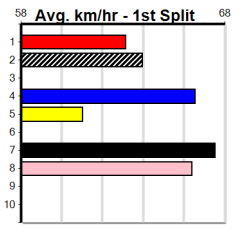

Warragul

9

9:41PM

(VIC time)

HARD STYLE RICO AT STUD

Distance: 460m, Race Type: Grade 5, Total Prizemoney: \$2,925
1st: \$1,950, 2nd: \$600, 3rd: \$300, 4th: \$75

Watchdog Tips: **0 0 0 0** Bet: **0**

Form Box Weight Dist Track Date Time BON Margin 1st/2nd (Time) PIR Checked Comment W/R Split 1 S/P Grade