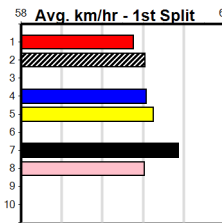

Warragul

10
10:05PM

(VIC time)

HOOKED ON SCOTCH AT STUD

Distance: 400m, Race Type: Grade 5, Total Prizemoney: $2,925
1st: $1,950, 2nd: $600, 3rd: $300, 4th: $75

Watchdog Tips:

0 0 0 0

Bet:

Form Box Weight Dist Track Date Time BON Margin 1st/2nd (Time) PIR Checked Comment W/R Split 1 S/P Grade

1 LYON BALE (NSW)[5]													Winning Boxes											
F	D	Mar-22 FERNANDO BALE				ALERA BALE				1	2	3	4	5	6	7	8							
Trainer: Samantha Grenfell (Anakie)													1	1										1
7th	(6)	33.4	595	SAN	R3	27-Jun-24	35.10	33.79	11.00	HENRY INTENTION (34.34)	S/7777	.	.	.	9.56	$24.30	X45	Prize Best Starts	$7,130.00	FSH	23-3-5-1			
5th	(7)	34.4	520	GEL	R9	12-Jul-24	30.41	30.05	5.50	MAGIC MUFFIN (30.05)	S/4665	.	.	.	5.56	$22.60	5	Trk/Dst APM	0-0-0-0	$4703				
6th	(6)	34.1	485	HOR	R5	16-Jul-24	27.75	27.38	4.75	LJED'S MEMORY (27.43)	S/766	.	.	.	6.96	$7.80	RW							
2nd	(4)	33.9	515	SAP	R6	22-Jul-24	30.16	29.48	1.25	BILLY INTENTION (30.09)	M/8442	.	.	.	5.40	$8.30	5							
Owner(s): B Wheeler																								

2 SWIFTY GIRL [5]													Winning Boxes																				
BD	B	Feb-22 ZAMBORA BROCKIE				SHE'S A BLAZIN'				1	2	3	4	5	6	7	8																
Trainer: Shayne Jarvis (Tyers)													1																	1			
6th	(6)	28.4	400	WGL	R11	09-Jul-24	23.65	22.52	7.00	FERGUS BALE (23.18)	M/56	.	.	.	8.69	$5.70	5	Prize Best Starts	$7,895.63	23.22	8-4-0-0												
1st	(7)	28.4	350	TRA	R12	12-Jul-24	19.71	19.61	8.50	GEORGIE BALE (20.30)	Q/11	.	.	.	6.53	$4.30	5	Trk/Dst APM	3-0-0-0	$6371													
7th	(5)	28.5	400	WGL	R12	23-Jul-24	23.22	22.43	9.50	GAYLE BALE (22.59)	M/67	.	.	.	8.49	$6.60	5																
8th	(5)	28.4	435	SLE	R7	28-Jul-24	25.62	24.46	10.00	RAPID HEART (24.95)	M/366	.	.	.	5.32	$12.20	5																
Owner(s): RSJ RACING (SYN), R Jarvis, S Jarvis													ENG WGL 2024-08-02																				

3 *** VACANT BOX ***													Winning Boxes							
Trainer:																				
Owner(s):																				

4 WHATEVER TESS [5]													Winning Boxes																				
BK	B	Feb-22 MY REDEEMER				WHATEVER I WANT				1	2	3	4	5	6	7	8																
Trainer: Adam Hellenen (Blind Bight)													2	1																			
1st	(1)	25.4	460	WGL	R6	18-Jun-24	25.96	25.51	1.25	SON OF GHOST (26.04)	Q/111	.	.	.	6.48	$6.30	RWH	Prize Best Starts	$12,450.00	FSTD	24-4-4-1												
7th	(3)	25.5	460	WGL	R5	25-Jun-24	26.17	25.61	8.50	FOR PETE'S SAKE (25.61)	M/566	.	.	.	6.69	$5.90	RWF	Trk/Dst APM	0-0-0-0	$4976													
7th	(6)	25.6	515	SAP	R7	01-Jul-24	30.18	29.44	3.5L	GREMLIN (29.95)	M/4665	.	.	.	5.21	$16.80	5																
5th	(5)	25.1	525	MEP	R7	10-Jul-24	30.90	30.00	11.00	LURANA JASMINE (30.19)	Q/5677	.	.	.	5.19	$14.50	5																
Owner(s): A Hellenen																																	

5 ASTON IMAGE [5]													Winning Boxes																				
BD	D	Oct-21 ASTON DEE BEE				ASTON GEISHA				1	2	3	4	5	6	7	8																
Trainer: Nicole Lund (Longwarry)													2																				
7th	(7)	34.0	400	WGL	R10	16-Jul-24	23.47	22.77	11.00	FLAMING WHEELS (22.77)	M/66	.	.	.	8.79	$42.90	5	Prize Best Starts	$7,285.00	22.92	14-4-3-0												
4th	(5)	34.0	435	SLE	R10	21-Jul-24	25.07	24.29	3.00	ROCKET BALE (24.87)	S/321	.	.	.	5.43	$35.80	5	Trk/Dst APM	9-4-2-0	$5102													
1st	(3)	34.0	400	WGL	R4	25-Jul-24	23.11	23.01	0.50	SWANKY CHIC (23.14)	M/52	.	.	.	8.57	$4.70	T3-5																
5th	(4)	33.8	400	WGL	R7	30-Jul-24	23.32	22.45	8.50	CHASING HEARTS (22.75)	S/65	.	.	.	8.68	$24.30	5																
Owner(s): R Borda																																	

6 *** VACANT BOX ***													Winning Boxes							
Trainer:																				
Owner(s):