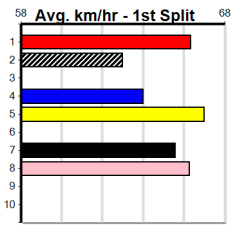

OAKS SUPER BOX FOR HIRE

Distance: 460m, Race Type: Mixed 4/5, Total Prizemoney: $3,360
1st: $2,250, 2nd: $690, 3rd: $345, 4th: $75

4

7:49PM

(VIC time)

Watchdog Tips: **0 0 0 0** Bet: **0**

Form	Box	Weight	Dist	Track	Date	Time	BON	Margin	1st/2nd (Time)	PIR	Checked	Comment	W/R	Split 1	S/P	Grade

1 BAGMAN [5]
BK D Jan-22 SHIMA SHINE ABSOLUTE RUBY
Trainer: Dawn Johnston (Toongabbie)
6th (3) 33.9 515 SAN R6 04-Jul-24 29.89 29.18 11.00LIN THE HUB (29.18) S/5666 . . SW . 5.20 $6.10 FFA
2nd (8) 33.9 460 WGL R6 16-Jul-24 25.80 25.75 0.75LRUAPUKE ROCKS (25.75) M/322 . . . 6.58 $2.90 5H
3rd (7) 34.1 460 WGL R5 23-Jul-24 26.11 25.66 6.00LRUAPUKE ROCKS (25.72) M/654 . . . 6.70 $2.80 5F
4th (7) 33.9 460 WGL R8 30-Jul-24 26.20 25.99 3.25LAFTER THE SIREN (25.99) M/655 . . . 6.74 $2.60 X45
Owner(s): Ruby Syndicate (SYN), R Matthews, A Scott, M Lowe, E Scott, N Brown, D Gleeson, G Johnson

Winning Boxes

1	2	3	4	5	6	7	8
1	1	3		3			1
Prize	$42,205.00						
Best	25.80						
Starts	41-9-7-9						
Trk/Dst	8-0-1-2						
APM	$20540						

2 DEADLY CLASS [4]
BK D Jun-20 BARCIA BALE ELEVATED
Trainer: Karen Pitt (Pearcedale)
2nd (8) 34.9 460 WGL R9 18-Jun-24 25.88 25.51 5.50LFUNNY OLD FELLOW (25.51) M/223 . . . 6.58 $5.90 X45
1st (1) 35.0 460 WGL R6 25-Jun-24 26.01 25.61 1.75LMAHJONG BAILEY (26.11) M/223 . . . 6.61 $2.80 5
5th (2) 34.7 460 WGL R8 02-Jul-24 26.43 26.16 4.00LWINKING WILLIE (26.16) M/655 . . . 6.71 $3.60 X45
2nd (7) 34.6 425 BEN R5 12-Jul-24 24.16 23.86 0.75LSTROMBOLI (24.11) M/432 . . . 6.69 $1.70 VET
Owner(s): PLUSH (SYN), A Manolitsis, H Manolitsis, A Gannell

Winning Boxes

1	2	3	4	5	6	7	8
5	4		2		1		1
Prize	$67,655.00						
Best	25.57						
Starts	34-13-5-6						
Trk/Dst	10-2-2-2						
APM	$8375						

3 *** VACANT BOX ***
Trainer:
Owner(s):

4 MISS JAZZ [4]
DKBD B Jan-22 FERNANDO BALE SMOKIN' CINDY
Trainer: Gregory Mills (Frankston)
4th (7) 25.0 460 WGL R5 25-Jun-24 26.07 25.61 7.00LFOR PETE'S SAKE (25.61) M/654 . . . 6.70 $34.80 RWF
8th (6) 25.0 460 WGL R8 16-Jul-24 26.68 25.75 8.50LSODA APACHE (26.09) M/777 . . . 6.81 $28.90 5H
1st (6) 25.1 460 WGL R7 23-Jul-24 26.24 25.66 0.05LAUSSIE SUPREME (26.24) Q/112 . . . 6.62 $22.80 5
3rd (4) 25.0 400 WGL R12 26-Jul-24 23.38 22.65 3.00LBRAEMAR CORA (23.18) M/65 . . . 8.65 $2.30 5
Owner(s): Franstail (SYN), R Burns, G Mills, J Mills, M Hummel, A Corrone

Winning Boxes

1	2	3	4	5	6	7	8
1	1				1		1
Prize	$7,365.00						
Best	26.07						
Starts	21-4-3-2						
Trk/Dst	6-1-0-1						
APM	$4786						

ENG WGL 2024-08-02

5 PIRATE KINGSLEY [4]
BE D Feb-21 BERNARDO BLACK CHEVELLE
Trainer: David Bourke (The Basin)
1st (5) 32.7 600 MEA R5 08-Jun-24 34.64 34.57 3.75LKISS FOR LUCK (34.90) Q/1111 . . SW . 8.99 $19.10 5
8th (6) 33.1 600 MEA R8 15-Jun-24 35.13 34.36 12.00LETHANOL WATER (34.36) M/6788 . . . 9.25 $47.00 FFA
8th (5) 32.6 595 SAN R8 27-Jun-24 34.86 33.79 16.00LETHANOL WATER (33.79) Q/8888 . . . 9.47 $72.10 SH
3rd (8) 32.0 600 MEA R9 06-Jul-24 34.96 34.47 5.50LBLACK SILENCER (34.59) M/2223 . . . 9.17 $25.00 X45
Owner(s): D Bourke

Winning Boxes

1	2	3	4	5	6	7	8
2	2	1		4	1		1
Prize	$67,105.00						
Best	26.62						
Starts	57-11-6-18						
Trk/Dst	1-0-0-0						
APM	$16562						

6 *** VACANT BOX ***
Trainer:
Owner(s):