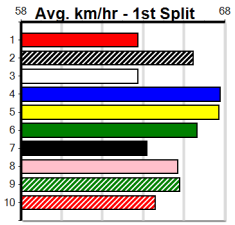

SPORTSBET FINAL (1-4 WINS)

Distance: 400m, Race Type: Restricted Win Final, Total Prizemoney: $3,360
1st: $2,250, 2nd: $690, 3rd: $345, 4th: $75

6

8:33PM

(VIC time)

Watchdog Tips:

0 0 0 0

Bet: