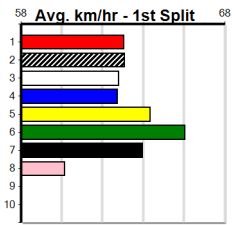

BARN BAR FUNCTION ROOM

Distance: 400m, Race Type: Grade 7, Total Prizemoney: $2,925
1st: $1,950, 2nd: $600, 3rd: $300, 4th: $75

7

8:57PM
(VIC time)

Watchdog Tips: **0 0 0 0** Bet: **0**