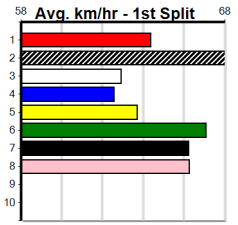

Warragul

5

8:13PM

(VIC time)

MC GRAFIX & SIGNS (1-3 WINS)

Distance: 400m, Race Type: Restricted Win, Total Prizemoney: $2,925
1st: $1,950, 2nd: $600, 3rd: $300, 4th: $75

Watchdog Tips:

0 0 0 0

Bet:

Form	Box	Weight	Dist	Track	Date	Time	BON	Margin	1st/2nd (Time)	PIR	Checked	Comment	W/R	Split 1	S/P	Grade

1 SHARNI'S BOY [6]

BK D Jun-22 ASTON DEE BEE SHARNI'S MY GIRL

Trainer: Lorraine Langley (Pakenham)

7th (1)	37.8	400	WGL	R10	11-Jul-24	23.69	23.08	8.00	BRAEMAR CORA (23.14)	S/56	.	.	W	8.81	$4.00	T3-6
2nd (6)	37.7	400	WGL	R10	18-Jul-24	23.37	22.88	2.00	L GARY ON STILTS (23.24)	S/42	.	.	.	8.76	$9.60	6G
5th (1)	37.6	400	WGL	R10	25-Jul-24	23.39	23.01	5.50	PAW MARVEL (23.01)	S/84	.	.	V0	8.71	$7.30	T3-6
2nd (2)	37.4	400	WGL	R4	01-Aug-24	23.09	22.88	0.75	LKENZIE KID (23.04)	S/22	.	.	.	8.60	$5.80	6G

Owner(s): MCM GRAND SYNDICATE (SYN), M Smith, C Robinson, M O'toole

Winning Boxes							
1	2	3	4	5	6	7	8
			1				
Prize	$2,800.00						
Best	23.09						
Starts	11-2-2-1						
Trk/Dst	4-0-2-0						
APM	$1968						

2 FLYING GENERAL [6]

BK D Oct-22 MY REDEEMER FLYING UNICORN

Trainer: Kim Erenshaw (Junction Village)

2nd (8)	31.0	350	HVL	R2	09-Jun-24	19.52	19.29	1.75	L FROG MARCH (19.41)	Q/2	.	.	.	6.56	$1.40	X67
3= (1)	30.9	350	HVL	R4	16-Jun-24	19.62	19.07	4.75	LIM WHAT'S NEXT (19.30)	M/4	.	.	.	6.68	$2.00	RW
6th (2)	30.2	450	BAL	R5	26-Jun-24	26.16	25.03	7.50	L FABIO GIBLET (25.65)	S/666	.	.	.	6.82	$1.80	X67
1st (1)	29.6	400	WGL	R10	30-Jul-24	22.58	22.45	6.00	L DAIN TREE GODDESS (22.97)	M/11	.	.	SW	8.33	$2.10	RW

Owner(s): T Erenshaw

Winning Boxes							
1	2	3	4	5	6	7	8
2							
Prize	$4,417.50						
Best	22.58						
Starts	5-2-1-1						
Trk/Dst	1-1-0-0						
APM	$3588						

3 PAW MARVEL (NSW)[5]

WBK D Aug-22 NEED MY MONEYNOW FORTUNA BALE

Trainer: Luke Harris (Devon Meadows)

4= (1)	30.3	400	WGL	R9	18-Jul-24	23.37	22.88	4.00	L SWANKY CHIC (23.10)	M/75	.	.	.	8.81	$10.90	6G
2nd (6)	30.3	390	BAL	R10	22-Jul-24	22.64	22.36	2.50	L ASTON ADVANCE (22.48)	S/22	.	.	.	8.74	$2.80	T3-6
1st (7)	30.5	400	WGL	R10	25-Jul-24	23.01	23.01	2.25	L SUPERIOR MONIQUE (23.16)	M/21	.	.	.	8.54	$4.80	T3-6
4th (5)	30.0	400	WGL	R11	30-Jul-24	23.24	22.45	4.00	L BLACK PINK (22.97)	S/55	.	.	.	8.61	$6.80	5

Owner(s): L Harris

Winning Boxes							
1	2	3	4	5	6	7	8
			1				2
Prize	$4,090.00						
Best	23.01						
Starts	15-3-2-0						
Trk/Dst	3-1-0-0						
APM	$3652						

ENG SHP 2024-08-05

4 HIGHLAND WARRIOR [6]

BK D Mar-22 SENNACHIE LIGHT VIEW

Trainer: Christian Wilk (Tanjil South)

8th (7)	30.6	595	SAP	R2	01-Jul-24	35.92	34.56	12.00	L FIRST CRACK (35.10)	M/3338	.	.	W	9.56	$8.50	RW
6th (7)	30.8	450	TRA	R7	08-Jul-24	25.91	24.96	2.25	L RANGER'S GIRL (25.77)	M/665	.	.	.	6.92	$3.20	X67
6th (4)	30.8	525	MEP	R2	24-Jul-24	31.29	30.11	12.00	L PUNCHY (30.50)	S/6556	.	.	.	5.30	$60.40	RW
4th (7)	30.8	460	WGL	R5	30-Jul-24	26.67	25.99	3.00	L ARCANA (26.47)	Q/455	.	.	.	6.71	$16.40	X67

Owner(s): Eye Candy (SYN), C Wilk, K Gorman

Winning Boxes							
1	2	3	4	5	6	7	8
1							1
Prize	$4,980.00						
Best	23.15						
Starts	18-2-2-2						
Trk/Dst	1-1-0-0						
APM	$3356