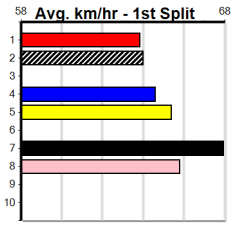

Warragul

KHANS HOSPITALITY SERVICES

Distance: 400m, Race Type: Mixed 4/5, Total Prizemoney: \$3,360
1st: \$2,250, 2nd: \$690, 3rd: \$345, 4th: \$75

3

7:29PM

(VIC time)

Watchdog Tips:

0 0 0 0