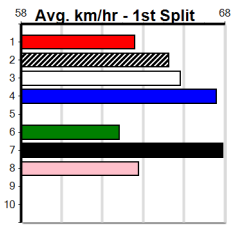

Warragul

8

9:17PM

(VIC time)

PAUA OF BUDDY AT STUD

Distance: 460m, Race Type: Grade 5, Total Prizemoney: \$2,925
1st: \$1,950, 2nd: \$600, 3rd: \$300, 4th: \$75

Watchdog Tips:

0 0 0 0