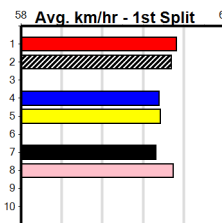

Warragul

12
10:44PM

(VIC time)

PHOTO MAN AT STUD

Distance: 400m, Race Type: Grade 5, Total Prizemoney: $2,925
1st: $1,950, 2nd: $600, 3rd: $300, 4th: $75

Watchdog Tips: 0 0 0 0 Bet: .

Form Box Weight Dist Track Date Time BON Margin 1st/2nd (Time) PIR Checked Comment W/R Split 1 S/P Grade

1 BEAUTIFUL LIAR [5]
F B Feb-21 BERNARDO EAU ROUGE
Trainer: Christian Wilk (Tanjil South)
1st (7) 29.8 350 TRA R11 10-Jul-24 19.79 19.79 5.50LBEGONIA BELL (20.15) M/111 . . . 6.60 $4.90 X45
1st (4) 29.6 435 SLE R11 14-Jul-24 24.75 24.43 1.00LDR. EVERGREEN (24.80) M/111 . . SW . 5.29 $22.90 5
4th (6) 29.6 300 HVL R9 19-Jul-24 17.06 16.74 2.75LCORTEZ BALE (16.88) Q/1 . . . 3.94 $5.40 5
6th (6) 29.0 450 SHP R6 29-Jul-24 26.48 25.09 20.00LASTON FANTASTIC (25.09) M/346 . . . 6.61 $36.90 5H
Owner(s): Eye Candy (SYN), C Wilk, K Gorman

Winning Boxes

1	2	3	4	5	6	7	8
1	1	2		1	1		
Prize	$9,615.00						
Best	22.83						
Starts	26-6-1-2						
Trk/Dst	5-2-0-1						
APM	$5093						

2 JIMMY THE BEAR [5] Biks
BEW D Feb-21 FERNANDO BALE MISS VANE
Trainer: Susan Richards (Devon Meadows)
ST (-) 29.1 350 TRA 17-Jun-24 20.17 2.75L Trial Cleared M/22 . . 2of5 . 6.66 $. ST
8th (1) 29.1 350 TRA R10 05-Jul-24 20.77 19.49 17.00BRING YOUR BEST (19.65) S/68 . . . 6.69 $6.90 X45
ST (-) 29.6 300 HVL 26-Jul-24 17.31 2.00L Trial Cleared M/11 . . 3of4 . 3.98 $. ST
4th (6) 29.7 350 HVL R5 31-Jul-24 19.69 19.20 3.00LBLIND AMBITION (19.48) M/3 . . . 6.60 $77.70 5
Owner(s): B Stephens

Winning Boxes

1	2	3	4	5	6	7	8
1	1			1	1		1
Prize	$17,230.00						
Best	22.86						
Starts	42-5-12-5						
Trk/Dst	9-2-3-1						
APM	$1728						

3 *** VACANT BOX ***
Trainer:
Owner(s):

4 BUDDY BLUE [5]
BE D Nov-21 BAROOGA BRETT BALKAN DOTTI
Trainer: Bethany Garrick (Devon Meadows)
5th (8) 29.6 400 WGL R12 11-Jul-24 23.54 23.08 4.75L SHINY NEW TOY (23.22) M/35 . . . 8.64 $6.70 T3-5
7th (7) 29.2 400 WGL R12 16-Jul-24 23.43 22.77 2.75LMISTY AMY (23.25) Q/13 . . . 8.39 $19.40 5
8th (4) 29.5 300 HVL R7 19-Jul-24 17.16 16.74 6.00LGRETTEL'S GIRL (16.74) M/1 . . . 3.91 $41.50 X45
6th (4) 29.7 400 WGL R3 30-Jul-24 23.34 22.45 13.00LZEUS THUNDERBOLT (22.45) M/34 . . . 8.72 $39.80 RWH
Owner(s): B Garrick

Winning Boxes

1	2	3	4	5	6	7	8
1	2			2			
Prize	$6,475.00						
Best	22.86						
Starts	31-4-1-2						
Trk/Dst	18-2-0-1						
APM	$2000						

5 QUEEN MAGGIE [5]
BK B Feb-21 BERNARDO RADIANT ANGEL
Trainer: Leon Lacy (Noble Park)
7th (4) 26.2 350 TRA R11 12-Jul-24 20.29 19.61 10.00LCOLLINDA RISE (19.61) M/76 . . . 6.74 $26.20 X45
8th (4) 26.4 300 HVL R9 19-Jul-24 17.45 16.74 8.50LCORTEZ BALE (16.88) M/5 . . . 4.03 $11.40 5
6th (4) 26.4 400 WGL R11 25-Jul-24 23.53 23.01 6.00LNINETYMILE ROCKS (23.13) S/6 . . . 8.68 $5.10 T3-5
1st (2) 26.4 400 WGL R12 01-Aug-24 22.88 22.88 1.00LBOURBON BARRELS (22.94) M/11 . . SW . 8.41 $5.20 5
Owner(s): B Mackie

Winning Boxes

1	2	3	4	5	6	7	8
2	2		2		1		
Prize	$10,260.00						
Best	22.88						
Starts	29-7-1-3						
Trk/Dst	7-1-0-0						
APM	$5792						

6 *** VACANT BOX ***
Trainer:
Owner(s):