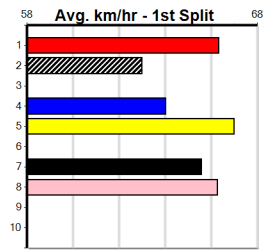

OAKS SUPER BOX FOR HIRE

Distance: 460m, Race Type: Mixed 4/5, Total Prizemoney: $3,360
1st: $2,250, 2nd: $690, 3rd: $345, 4th: $75

Watchdog Tips: ☐ ☐ ☐ ☐ ☐

Bet: ☐

Form Box	Wgt	Dist	Track	Date	Time	BON	Margin	1st/2nd (Time)	PIR	Checked	Comment	WR	Split 1	S/P	Grade

1

BAGMAN [5]
BK Dog Jan-22 **Sire: SHIMA SHINE** **Dam: ABSOLUTE RUBY**
Owner(s): Ruby Syndicate (SYN), R Matthews, A Scott, M Lowe, E Scott, N Brown, D Gleeson, G Johnson **Trainer: Dawn Johnston (Toongabbie)**
Winning Distances: < 300m (0) 300 - 399m (3) 400 - 499m (3) 500 - 599m (3) 600 - 699m (0) > 700m (0)

Winning Weights: 30.9(1) 31.0(1) 31.3(1) 31.9(1) 32.3(1) 32.4(1) 33.7(1) 34.1(2)

2nd (1)	34.6	400	WGL	R5	06-Jun-24	22.76	22.39	3.00L UNLEASH IN MIAMI (22.56)	M/43	.	.	.	8.41	$8.00	SH
1st (4)	33.7	515	SAN	R7	13-Jun-24	29.44	29.38	1.25L ASTON FIGARO (29.51)	M/1111	.	.	.	5.06	$5.10	X45
2nd (8)	33.9	515	SAN	R8	20-Jun-24	29.31	29.15	2.50L IN THE HUB (29.15)	M/3322	.	.	.	5.06	$8.70	FFA
2nd (1)	34.0	515	SAN	R5	27-Jun-24	29.48	29.21	1.75L ZARA MARNIE (29.37)	M/2222	.	.	.	5.11	$1.90	FFA
6th (3)	33.9	515	SAN	R6	04-Jul-24	29.89	29.18	11.00L IN THE HUB (29.18)	S/5666	.	SW	.	5.20	$6.10	FFA
2nd (8)	33.9	460	WGL	R6	16-Jul-24	25.80	25.75	0.75L RUAPUKE ROCKS (25.75)	M/322	.	.	.	6.58	$2.90	5H
3rd (7)	34.1	460	WGL	R5	23-Jul-24	26.11	25.66	6.00L RUAPUKE ROCKS (25.72)	M/654	.	.	.	6.70	$2.80	5F
4th (7)	33.9	460	WGL	R8	30-Jul-24	26.20	25.99	3.25L AFTER THE SIREN (25.99)	M/655	.	.	.	6.74	$2.60	X45

Last 3 wins NOT included above

1st (6)	32.4	435	SLE	R7	11-Feb-24	24.25	24.03	1.5L SHORT AND STUMPY (24.35)	M/221	.	SW	.	5.28	$4.90	X45
1st (6)	34.1	510	SLE	R6	19-May-24	28.79	28.53	0.75L MARCO ROSE (28.83)	M/211	.	.	.	9.12	$1.90	5H
1st (4)	34.1	515	SAN	R9	24-May-24	29.47	29.17	5.50L DR. ASHER (29.82)	Q/1111	.	SW	.	5.02	$4.60	5F

Box History

Bx	1st	2nd	3rd	4th	5th	6th	7th	8th
1	1	2	1	1	1			
2		1	1			1		
3	1		3	2		1		
4	3		1		1			
5				2	1			
6	3	1	2	1				
7			2	2	1			
8	1	3		1	1			

Prize Best Starts $42205.00
25.80(8)-16/7/24
41-9-7-9
Trk/Dts 8-0-1-2
APM 20540