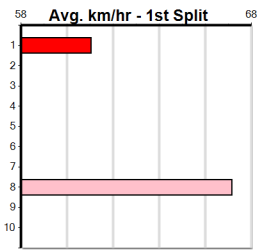

VIATEK

Distance: 400m, Race Type: Maiden, Total Prizemoney: $2,535
1st: $1,680, 2nd: $520, 3rd: $260, 4th: $75