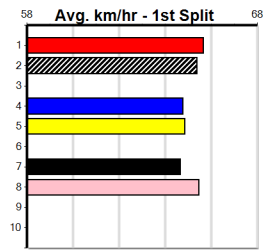

PHOTO MAN AT STUD

Distance: 400m, Race Type: Grade 5, Total Prizemoney: $2,925
1st: $1,950, 2nd: $600, 3rd: $300, 4th: $75

Watchdog Tips:

Bet:

Form Box	Wgt	Dist	Track	Date	Time	BON	Margin	1st/2nd (Time)	PIR	Checked	Comment	WR	Split 1	S/P	Grade

1

BEAUTIFUL LIAR [5]
F Bitch Feb-21 Sire: BERNARDO Dam: EAU ROUGE
Owner(s): Eye Candy (SYN), C Wilk, K Gorman
Trainer: Christian Wilk (Tanjil South)
Winning Distances: < 300m (0) 300 - 399m (1) 400 - 499m (5) 500 - 599m (0) 600 - 699m (0) > 700m (0)
Winning Weights: 29.6(1) 29.8(1) 29.9(1) 30.0(1) 30.5(1) 30.7(1)

7th (2)	30.2	435	SLE	R4	26-May-24	25.28	24.46	10.00	DR. ERICA (24.60)	M/344	.	.	5.33	$18.40	RW
5th (6)	30.1	395	TRA	R5	31-May-24	22.94	22.06	13.00	IRISH NIKKI (22.06)	M/224	.	.	3.79	$16.10	5
2nd (5)	30.1	300	HVL	R12	28-Jun-24	16.84	16.68	1.75L	DAN DAN (16.74)	M/2	.	.	3.96	$4.10	T3-5
4th (1)	30.2	350	HVL	R6	01-Jul-24	20.06	19.65	3.5L	PACIFIC SURF (19.82)	M/3	.	.	6.69	$3.50	T3-5
1st (7)	29.8	350	TRA	R11	10-Jul-24	19.79	19.79	5.50L	BEGONIA BELL (20.15)	M/111	.	.	6.60	$4.90	X45
1st (4)	29.6	435	SLE	R11	14-Jul-24	24.75	24.43	1.00L	DR. EVERGREEN (24.80)	M/111	.	SW	5.29	$22.90	5
4th (6)	29.6	300	HVL	R9	19-Jul-24	17.06	16.74	2.75L	CORTEZ BALE (16.88)	Q/1	.	.	3.94	$5.40	5
6th (6)	29.0	450	SHP	R6	29-Jul-24	26.48	25.09	20.00	ASTON FANTASTIC (25.09)	M/346	.	.	6.61	$36.90	5H

Last 3 wins NOT included above

1st (3)	30.5	435	SLE	R5	04-Oct-23	25.28	24.78	2.75L	MINTER ELITE (25.46)	M/111	.	.	5.43	$9.90	7
1st (4)	30.7	460	WGL	R4	10-Oct-23	25.97	25.70	3.00L	DARNUM FOX (26.17)	Q/111	.	.	6.50	$36.30	X67H
1st (6)	29.9	400	WGL	R10	16-May-24	22.83	22.71	2.00L	LEKTRA VERA (22.96)	M/11	.	.	8.36	$7.20	T3-5

Box History

Bx	1st	2nd	3rd	4th	5th	6th	7th	8th
1				1				
2	1						1	
3	1		1					1 1
4	2					1	1	
5		1			1	1		
6	1			1	2	2		
7	1		1		1		1	1
8						1		

Prize					$9615.00			
Best					22.83(6)-16/5/24			
Starts					26-6-1-2			
Trk/Dts					5-2-0-1			
APM					5093