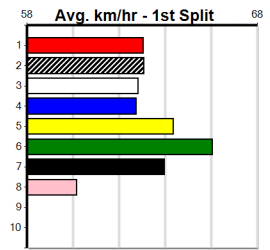

BARN BAR FUNCTION ROOM

Distance: 400m, Race Type: Grade 7, Total Prizemoney: $2,925
1st: $1,950, 2nd: $600, 3rd: $300, 4th: $75

Watchdog Tips:

Bet:

Form Box	Wgt	Dist	Track	Date	Time	BON	Margin	1st/2nd (Time)	PIR	Checked	Comment	WR	Split 1	S/P	Grade

SON OF DUKE [7] Biks

BK Dog Oct-21 **Sire: ASTON DUKE** **Dam: TINKER SPIRIT** **Trainer: Peter Barry (Yallourn North)**

Owner(s): P Barry
Winning Distances: < 300m (0) 300 - 399m (1) 400 - 499m (0) 500 - 599m (0) 600 - 699m (0) > 700m (0)
Winning Weights: 25.9(1)

ST (-)	25.8	350	TRA	15-Jan-24	20.37			2.50L Trial Cleared	M/11		2of4		20.21		ST
1st (6)	25.9	300	HVL	R1	02-Feb-24	17.23	16.90	1.00L MY LITTLE FLOSS (17.29)	M/1		V0		3.96	$3.50	T3-M
ST (-)	26.3	300	HVL	03-Mar-24	17.40			7.50L Trial Cleared	M/22		2of4		3.95		ST
8th (6)	26.3	300	HVL	R3	15-Mar-24	17.88	16.83	12.00 ZAMBORA'S GIRL (17.10)	M/2		V5		3.93	$5.80	T3-7
(-)	26.8	435	SLE	24-Apr-24	25.98			3.5L Trial Cleared	Q/12		3of4		5.41		
3rd (3)	26.7	350	TRA	R3	29-Apr-24	20.24	19.92	1.00L TAKE THE EDGE (20.18)	Q/12				6.64	$10.90	T3-7
2nd (4)	26.4	350	TRA	R2	06-May-24	19.70	19.51	2.00L HELLO EASY (19.57)	M/22				6.55	$14.60	T3-7
5th (4)	26.2	350	TRA	R3	15-May-24	20.53	19.69	12.00 POSH PAWS (19.76)	Q/24				6.66	$7.50	X67

Last 3 wins NOT included above

Prize Best Starts	$2290.00
Trk/Dts	23.67(3)-14/9/23
APM	10-1-2-2 1-0-0-0 650

PAW LOU LOU (NSW)[7]

BK Bitch Aug-22 **Sire: NEED MY MONEYNOW** **Dam: FORTUNA BALE** **Trainer: Samantha Grenfell (Anakie) ENG GEL 2024-08-02**

Owner(s): B Wheeler
Winning Distances: < 300m (0) 300 - 399m (0) 400 - 499m (1) 500 - 599m (0) 600 - 699m (0) > 700m (0)
Winning Weights: 26.7(1)

5th (3)	26.0	515	SAN	R1	30-May-24	30.59	29.95	3.5L AKELA JUDO (30.36)	M/5334				5.44	$3.50	7
5th (1)	26.2	515	SAN	R2	06-Jun-24	30.14	29.50	7.00L SUPER NUGGET (29.68)	M/4345				5.24	$2.30	X67
3rd (4)	26.5	460	GEL	R7	11-Jun-24	26.14	25.86	2.00L GENESIS BALE (26.00)	M/333				6.80	$1.80	X67
3rd (6)	26.3	410	HOR	R2	18-Jun-24	23.58	23.08	7.50L BALA ACE (23.08)	M/33				10.54	$26.60	7
4th (6)	26.1	410	HOR	R3	25-Jun-24	23.91	23.07	11.00 LILYDALE (23.20)	M/55				11.00	$3.70	7
3rd (5)	26.3	485	HOR	R4	02-Jul-24	27.73	27.06	6.00L IDYLLIC JAMES (27.33)	M/433				6.73	$17.80	RWH
8th (2)	26.8	485	HOR	R8	09-Jul-24	28.24	27.40	9.50L IDYLLIC JAMES (27.58)	M/455				6.81	$11.50	RWF
2nd (8)	27.2	460	GEL	R4	26-Jul-24	26.04	25.91	0.25L MARAIS BALE (26.03)	M/332				6.75	$7.10	X67H

Last 3 wins NOT included above

1st (6)	26.7	460	GEL	R4	10-May-24	26.20	25.63	3.5L PAW VELDROON (26.43)	Q/111				6.64	$3.70	M

Prize Best Starts	$3905.00
Trk/Dts	FSH 11-1-1-5
APM	0-0-0-0 2759

VIVA LA VIDA [7]

BE Bitch Feb-22 **Sire: BERNARDO** **Dam: JUNIPER PEARL** **Trainer: Brett Mackie (Tooradin) ENG WGL 2024-08-02**

Owner(s): A Lie
Winning Distances: < 300m (0) 300 - 399m (0) 400 - 499m (1) 500 - 599m (0) 600 - 699m (0) > 700m (0)
Winning Weights: 28.9(1)

2nd (1)	28.0	400	WGL	R1	09-Jul-24	23.28	22.52	1.75L BARRETOS (23.17)	Q/62				8.66	$4.80	M
1st (3)	28.9	410	HOR	R1	21-Jul-24	23.63	23.19	3.00L RELEASED (23.84)	Q/42				10.74	$4.00	M
5th (3)	28.6	460	GEL	R3	27-Jul-24	26.52	25.68	9.00L MAHOGANY (25.91)	M/354		SW		6.82	$7.20	X67

Last 3 wins NOT included above

Prize Best Starts	$2200.00
Trk/Dts	23.28(1)-9/7/24
APM	3-1-1-0 1-0-1-0 2200