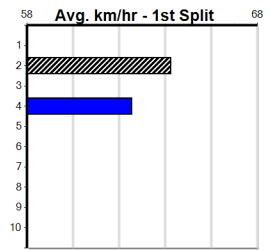

Distance: 400m, Race Type: Maiden, Total Prizemoney: $2,535
1st: $1,680, 2nd: $520, 3rd: $260, 4th: $75

Watchdog Tips: ☐ ☐ ☐ ☐ ☐ Bet:

Form	Box	Wgt	Dist	Track	Date	Time	BON	Margin	1st/2nd (Time)	PIR	Checked	Comment	WR	Split 1	S/P	Grade

1

GRAB THE GOLD [M]
F Bitch Jul-22 Sire: ASTON RUPEE Dam: WHAT A SURPRISE
Owner(s): C Brown Trainer: Graham Brown (Cardinia)
Winning Distances: < 300m (0) 300 - 399m (0) 400 - 499m (0) 500 - 599m (0) 600 - 699m (0) > 700m (0)
Winning Weights:

Bx	1st	2nd	3rd	4th	5th	6th	7th	8th
1								
2								
3								
4								
5								
6								
7								
8								

Last 3 wins NOT included above

Prize Best							$0
Starts							FSH
Trk/Dts							0-0-0-0
APM							0-0-0-0

2

LUCKY INDEED [M]
WF Bitch May-22 Sire: ALLEN DEED Dam: HUFFLE PUFFLE
Owner(s): M Ebeyer Trainer: David Plumridge (Scoresby)
Winning Distances: < 300m (0) 300 - 399m (0) 400 - 499m (0) 500 - 599m (0) 600 - 699m (0) > 700m (0)
Winning Weights:

Bx	1st	2nd	3rd	4th	5th	6th	7th	8th
1								
2								
3								
4		1						
5								
6		1						
7								
8								

Last 3 wins NOT included above

Prize Best							$520.00
Starts							FSH
Trk/Dts							3-0-2-0
APM							0-0-0-0

3

*** VACANT BOX ***
Sire: Dam:
Owner(s): Trainer:
Winning Distances: < 300m (0) 300 - 399m (0) 400 - 499m (0) 500 - 599m (0) 600 - 699m (0) > 700m (0)
Winning Weights:

Box History

4

GALLOPING DEMI [M]
BK Bitch Sep-22 Sire: BERNARDO Dam: IN ORBIT
Owner(s): R Conway Trainer: Robert Conway (Bunyip)
Winning Distances: < 300m (0) 300 - 399m (0) 400 - 499m (0) 500 - 599m (0) 600 - 699m (0) > 700m (0)
Winning Weights:

Bx	1st	2nd	3rd	4th	5th	6th	7th	8th
1								1
2							1	
3						1		
4								
5								
6								
7					1			
8								1

Last 3 wins NOT included above

Prize Best							$0.00
Starts							23.42(7)-30/7/24
Trk/Dts							5-0-0-0
APM							2-0-0-0

5

ITHACAN GODDESS [M]
BK Bitch Dec-22 Sire: TOMMY SHELBY Dam: PERSIAN GODDESS
Owner(s): V Gay Trainer: Carol Gay (Hastings)
Winning Distances: < 300m (0) 300 - 399m (0) 400 - 499m (0) 500 - 599m (0) 600 - 699m (0) > 700m (0)
Winning Weights:

Bx	1st	2nd	3rd	4th	5th	6th	7th	8th
1								
2								
3								
4								
5								
6								
7								
8								

Last 3 wins NOT included above

Prize Best							$0
Starts							FSH
Trk/Dts							0-0-0-0
APM							0-0-0-0