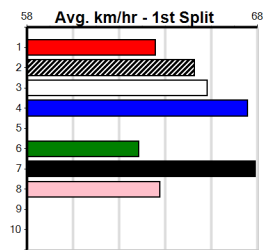

PAUA OF BUDDY AT STUD

Distance: 460m, Race Type: Grade 5, Total Prizemoney: $2,925
1st: $1,950, 2nd: $600, 3rd: $300, 4th: $75

Watchdog Tips: [ ] [ ] [ ] [ ] [ ] Bet: [ ]

Form Box Wgt Dist Track Date Time BON Margin 1st/2nd (Time) PIR Checked Comment W/R Split 1 S/P Grade

FREE FALLING [5] RF Dog Feb-21 Sire: BERNARDO Dam: RADIANT ANGEL
Owner(s): C Mackie
Trainer: Leon Lacy (Noble Park)
Winning Distances: < 300m (0) 300 - 399m (2) 400 - 499m (5) 500 - 599m (0) 600 - 699m (0) > 700m (0)
Winning Weights: 31.9(1) 32.0(1) 32.2(1) 32.4(2) 32.7(1) 32.8(1)
Box History table and Prize Best Starts Trk/Dts APM

AUSSIE SUPREME [5] RF Dog Oct-21 Sire: AUSSIE INFRARED Dam: DOUBLE SUPREME
Owner(s): T Tufo
Trainer: Tony Tufo (Labetouche)
Winning Distances: < 300m (0) 300 - 399m (4) 400 - 499m (1) 500 - 599m (0) 600 - 699m (0) > 700m (0)
Winning Weights: 32.6(1) 32.8(1) 33.0(1) 33.1(1) 33.3(1)
Box History table and Prize Best Starts Trk/Dts APM

WILD VENUS [5] BK Bitch May-22 Sire: ASTON DEE BEE Dam: INVICTUS REIGN
Owner(s): BILVIS (SYN), A Gwynne, D Bourke
Trainer: David Bourke (The Basin)
Winning Distances: < 300m (0) 300 - 399m (4) 400 - 499m (0) 500 - 599m (0) 600 - 699m (0) > 700m (0)
Winning Weights: 28.7(1) 28.9(2) 29.2(1)
Box History table and Prize Best Starts Trk/Dts APM

TOMIDA [5] BK Dog Jan-20 Sire: MY REDEEMER Dam: SUMMER NIGHTS
Owner(s): EBAYER PLUM (SYN), D Plumridge, M Ebeyer, T Sando, R Stock, A Stock
Trainer: Jennifer Thorpe (Arthurs Creek)
ENG HVL 2024-08-02
Winning Distances: < 300m (0) 300 - 399m (0) 400 - 499m (4) 500 - 599m (3) 600 - 699m (0) > 700m (0)
Winning Weights: 32.1(1) 32.2(2) 32.3(2) 33.2(1) 33.4(1)
Box History table and Prize Best Starts Trk/Dts APM

*** VACANT BOX ***
Owner(s):
Trainer:
Winning Distances: < 300m (0) 300 - 399m (0) 400 - 499m (0) 500 - 599m (0) 600 - 699m (0) > 700m (0)
Winning Weights:
Box History

1

2

3

4

5