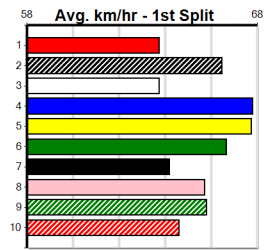

SPORTSBET FINAL (1-4 WINS)

Distance: 400m, Race Type: Restricted Win Final, Total Prizemoney: $3,360
1st: $2,250, 2nd: $690, 3rd: $345, 4th: $75

Watchdog Tips:

Bet:

Form Box Wgt Dist Track Date Time BON Margin 1st/2nd (Time) PIR Checked Comment WR Split 1 S/P Grade

VARSITY BALE (NSW)[5]
BD Dog Apr-22 Sire: CHRISTO BALE Dam: DYNA ROMY
Owner(s): B Wheeler
Trainer: Samantha Grenfell (Anakie)
Winning Distances: < 300m (0) 300 - 399m (1) 400 - 499m (2) 500 - 599m (0) 600 - 699m (0) > 700m (0)
Winning Weights: 38.1(1) 38.3(1) 38.5(1)
Box History table and Prize Best Starts table included.

SHE'S MAGICAL [4] Biks
BK Bitch Feb-21 Sire: MAGICAL BALE Dam: ONE STEP AHEAD
Owner(s): M Morrissey
Trainer: Craig Treherne (Lara)
Winning Distances: < 300m (0) 300 - 399m (0) 400 - 499m (5) 500 - 599m (0) 600 - 699m (0) > 700m (0)
Winning Weights: 28.2(1) 28.6(1) 28.8(1) 29.3(1) 29.9(1)
Box History table and Prize Best Starts table included.

GOT FLAIR (NSW)[6]
BD Dog Nov-22 Sire: FERNANDO BALE Dam: CHAMPION MODEL
Owner(s): B Alford
Trainer: Brian Alford (Yarram)
Winning Distances: < 300m (0) 300 - 399m (1) 400 - 499m (1) 500 - 599m (0) 600 - 699m (0) > 700m (0)
Winning Weights: 33.2(1) 33.3(1)
Box History table and Prize Best Starts table included.

FLAMING WHEELS [3]
WBK Bitch Apr-22 Sire: KC AND ALL Dam: SHE'S GOT WHEELS
Owner(s): G Sprod
Trainer: Bradley Greenough (Pearcedale)
Winning Distances: < 300m (0) 300 - 399m (2) 400 - 499m (3) 500 - 599m (0) 600 - 699m (0) > 700m (0)
Winning Weights: 28.4(2) 28.5(1) 28.7(1) 28.8(1)
Box History table and Prize Best Starts table included.

ZEUS THUNDERBOLT [4]
WBK Dog Aug-22 Sire: BLACK MAGIC OPAL Dam: PROMOTE
Owner(s): G Sprod
Trainer: Bradley Greenough (Pearcedale)
Winning Distances: < 300m (0) 300 - 399m (0) 400 - 499m (4) 500 - 599m (0) 600 - 699m (0) > 700m (0)
Winning Weights: 33.0(1) 33.4(1) 33.5(1) 33.9(1)
Box History table and Prize Best Starts table included.

1

2

3

4

5