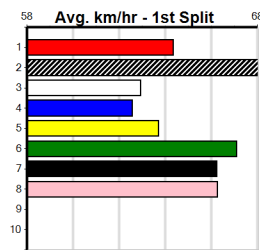

MC GRAFIX & SIGNS (1-3 WINS)

Distance: 400m, Race Type: Restricted Win, Total Prizemoney: $2,925
1st: $1,950, 2nd: $600, 3rd: $300, 4th: $75

Watchdog Tips:

Bet:

Form	Box	Wgt	Dist	Track	Date	Time	BON	Margin	1st/2nd (Time)	PIR	Checked	Comment	WR	Split 1	S/P	Grade

1

SHARNI'S BOY [6]

BK Dog Jun-22 Sire: ASTON DEE BEE Dam: SHARNI'S MY GIRL
Owner(s): MCM GRAND SYNDICATE (SYN), M Smith, C Robinson, M O'toole
Trainer: Lorraine Langley (Pakenham)
Winning Distances: < 300m (0) 300 - 399m (2) 400 - 499m (0) 500 - 599m (0) 600 - 699m (0) > 700m (0)
Winning Weights: 37.5(2)

5th (8)	37.8	350	HVL	R9	26-May-24	19.77	18.89	4.50L	SUMMER KOBIE (19.47)	M/7				6.84	$3.70	RW
5th (8)	37.6	395	TRA	R9	10-Jun-24	22.90	22.29	7.00L	ARTORIAS BALE (22.44)	S/875				4.17	$2.40	T3-6
3rd (2)	37.4	395	TRA	R2	17-Jun-24	22.85	21.97	5.50L	UNACCEPTABLE PEN (22.50)	S/873				4.13	$6.00	X67
6th (4)	37.4	435	SLE	R3	03-Jul-24	25.25	24.41	10.00	HENRY BALE (24.56)	S/865				5.65	$23.60	6G
7th (1)	37.8	400	WGL	R10	11-Jul-24	23.69	23.08	8.00L	BRAEMAR CORA (23.14)	S/56			W	8.81	$4.00	T3-6
2nd (6)	37.7	400	WGL	R10	18-Jul-24	23.37	22.88	2.00L	GARY ON STILTS (23.24)	S/42				8.76	$9.60	6G
5th (1)	37.6	400	WGL	R10	25-Jul-24	23.39	23.01	5.50L	PAW MARVEL (23.01)	S/84			VO	8.71	$7.30	T3-6
2nd (2)	37.4	400	WGL	R4	01-Aug-24	23.09	22.88	0.75L	KENZIE KID (23.04)	S/22				8.60	$5.80	6G

Last 3 wins NOT included above

1st (4)	37.5	350	HVL	R3	06-May-24	19.82	19.70	3.00L	SNOW RENAISSANCE	S/3			SW	6.93	$2.50	M
1st (7)	37.5	350	HVL	R5	17-May-24	19.60	19.45	0.50L	RESCHEDULE (19.62)	M/4				6.66	$5.60	T3-RW

Box History

Bx	1st	2nd	3rd	4th	5th	6th	7th	8th
1								
2		1	1					
3								
4	1					1		1
5								
6		1						
7	1							
8					2			

Prize Best Starts Trk/Dts APM
$2800.00
23.09(2)-1/8/24
11-2-2-1
4-0-2-0
1968

2

FLYING GENERAL [6]

BK Dog Oct-22 Sire: MY REDEEMER Dam: FLYING UNICORN
Owner(s): T Erenshaw
Trainer: Kim Erenshaw (Junction Village)
Winning Distances: < 300m (0) 300 - 399m (1) 400 - 499m (1) 500 - 599m (0) 600 - 699m (0) > 700m (0)
Winning Weights: 29.6(1) 30.9(1)

1st (1)	30.9	350	HVL	R2	02-Jun-24	19.41	19.24	3.75L	REALITY BEST (19.67)	M/1				6.56	$3.80	M
2nd (8)	31.0	350	HVL	R2	09-Jun-24	19.52	19.29	1.75L	FROG MARCH (19.41)	Q/2				6.56	$1.40	X67
3= (1)	30.9	350	HVL	R4	16-Jun-24	19.62	19.07	4.75L	I'M WHAT'S NEXT (19.30)	M/4				6.68	$2.00	RW
6th (2)	30.2	450	BAL	R5	26-Jun-24	26.16	25.03	7.50L	FABIO GIBLET (25.65)	S/666				6.82	$1.80	X67
1st (1)	29.6	400	WGL	R10	30-Jul-24	22.58	22.45	6.00L	DAINTREE GODDESS (22.97)	M/11			SW	8.33	$2.10	RW

Last 3 wins NOT included above

Box History

Bx	1st	2nd	3rd	4th	5th	6th	7th	8th
1	2							
2			1					
3								
4						1		
5								
6								
7								
8		1						

Prize Best Starts Trk/Dts APM
$4417.50
22.58(1)-30/7/24
5-2-1-1
1-1-0-0
3588