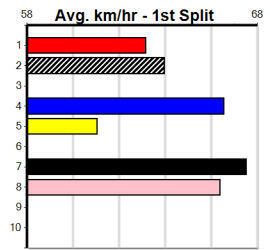

HARD STYLE RICO AT STUD

Distance: 460m, Race Type: Grade 5, Total Prizemoney: $2,925
1st: $1,950, 2nd: $600, 3rd: $300, 4th: $75

Watchdog Tips: [ ] [ ] [ ] [ ] Bet: [ ]

Form Box Wgt Dist Track Date Time BON Margin 1st/2nd (Time) PIR Checked Comment WR Split 1 S/P Grade

ALWAYS A THRILL [5]
BK Dog Aug-20 Sire: AUSSIE INFRARED Dam: OKAWA IN BLACK
Owner(s): OKAWAPARK (SYN), C Tilley, K Markham
Trainer: Christopher Tilley (Sale)
Winning Distances: < 300m (0) 300 - 399m (1) 400 - 499m (15) 500 - 599m (2) 600 - 699m (0) > 700m (0)
Winning Weights: 34.3(1) 34.6(1) 34.8(1) 35.0(1) 35.1(4) 35.2(2) 35.3(1) 35.4(4) 35.6(1) 35.8(1) 36.1(1)
1st (1) 36.1 435 SLE R8 10-Apr-24 24.65 24.59 1.00L ROYAL MINT (24.71) M/521 . . . 5.38 $2.90 X34
3rd (8) 35.8 435 SLE R8 21-Apr-24 24.79 24.40 3.00L MARCO ROSE (24.59) M/322 . . . 5.42 $1.90 FFA
5th (4) 35.5 460 WGL R6 26-Apr-24 26.28 25.55 11.00 ZARA MARNIE (25.55) M/455 . . . 6.84 $20.10 X45
4th (1) 35.2 435 SLE R8 05-Jun-24 24.94 24.37 5.50L BLACK VIPER (24.57) M/574 . . . 5.38 $3.10 FFA
3rd (4) 34.9 460 WGL R9 18-Jun-24 25.88 25.51 5.50L FUNNY OLD FELLOW (25.51) M/332 . . . 6.60 $10.50 X45
2nd (2) 35.2 460 WGL R7 16-Jul-24 26.33 25.75 2.50L BO RHAPSODY (26.16) M/352 . . . 6.64 $5.50 5H
6th (5) 35.4 460 WGL R5 23-Jul-24 26.25 25.66 8.00L RUAPUKE ROCKS (25.72) M/566 . . . 6.70 $25.50 5F
2nd (4) 35.2 460 WGL R8 30-Jul-24 26.06 25.99 1.25L AFTER THE SIREN (25.99) M/432 . . . 6.70 $14.90 X45
Last 3 wins NOT included above
1st (3) 35.4 435 SLE R12 31-Dec-23 24.46 24.08 1.00L SPRING BART (24.53) M/221 . . . 5.28 $7.10 5
1st (4) 35.6 435 SLE R9 17-Jan-24 24.45 24.25 0.10L DR. UNITED (24.46) M/321 . . . 5.30 $3.40 X34
1st (1) 35.4 510 SLE R6 07-Apr-24 28.85 28.63 0.25L EL CRIMP ADORE (28.86) Q/211 . SW . 9.12 $4.50 5F

ASTON CORLEONE [5]
BK Dog Aug-22 Sire: ASTON DEE BEE Dam: ASTON LIGHTS
Owner(s): R Borda
Trainer: Graeme Jose (Catani)
Winning Distances: < 300m (0) 300 - 399m (2) 400 - 499m (4) 500 - 599m (0) 600 - 699m (0) > 700m (0)
Winning Weights: 32.4(2) 32.5(1) 32.8(1) 32.9(1) 33.0(1)
3rd (5) 31.6 425 BEN R12 31-May-24 24.41 23.72 6.00L IMANI (24.01) M/444 . . . 6.61 $5.00 5
3rd (5) 32.3 435 SLE R9 23-Jun-24 24.61 24.37 2.00L DESCRIPTION (24.48) M/333 . . . 5.29 $18.20 5
6th (1) 32.7 425 BEN R5 30-Jun-24 24.36 23.61 5.00L UNLEASH IN MIAMI (24.01) M/655 . . . 6.66 $18.00 SH
1st (1) 32.9 350 HVL R5 07-Jul-24 19.60 19.16 0.10L OUR KITE FLYER (19.61) M/2 . . . 6.64 $4.60 5
2nd (3) 32.6 425 BEN R9 12-Jul-24 24.21 23.86 5.00L BLACK DREAM (23.87) M/322 . . . 6.65 $15.90 5
7th (4) 32.4 460 WGL R7 16-Jul-24 26.92 25.75 11.00 BO RHAPSODY (26.16) M/436 . . . 6.66 $6.10 5H
1st (1) 32.4 400 WGL R4 23-Jul-24 22.87 22.43 0.75L TINKER DOT (22.91) M/32 . . . 8.45 $5.80 5
1st (1) 32.5 300 HVL R11 28-Jul-24 17.03 16.72 0.75L TARYN'S BLUE (17.07) S/4 . . . 4.00 $3.00 5
Last 3 wins NOT included above
1= (4) 33.0 400 WGL R2 21-Mar-24 22.91 22.63 4.00L CHANCY NANCY/ASTON M/22 . . . 8.56 $2.50 M
1st (1) 32.8 400 WGL R3 25-Mar-24 22.62 22.46 3.00L PARIS CALLING (22.82) Q/11 . SW . 8.21 $2.70 X67H
1st (7) 32.4 435 SLE R4 14-Apr-24 24.63 24.32 2.00L BIG LEX (24.76) Q/111 . . . 5.24 $3.00 X67H