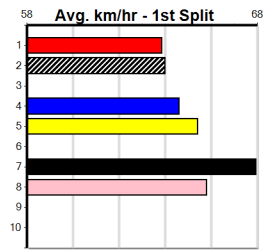

KHANS HOSPITALITY SERVICES

Distance: 400m, Race Type: Mixed 4/5, Total Prizemoney: $3,360
1st: $2,250, 2nd: $690, 3rd: $345, 4th: $75

Watchdog Tips:

Bet:

Form Box Wgt Dist Track Date Time BON Margin 1st/2nd (Time) PIR Checked Comment W/R Split 1 S/P Grade

MY BONNEVILLE [4]
RBD Dog Sep-20 Sire: MY REDEEMER Dam: BLACK PONTIAC
Owner(s): S Crawford
Trainer: David Crawford (Pearcedale)
Winning Distances: < 300m (0) 300 - 399m (1) 400 - 499m (1) 500 - 599m (9) 600 - 699m (2) > 700m (0)
Winning Weights: 30.6(2) 30.7(3) 30.9(4) 31.1(1) 31.3(1) 31.4(1) 31.5(1)
Box History table and Prize Best Starts table included.

HEAVY METAL [5]
BD Dog Aug-21 Sire: ORSON ALLEN Dam: ZIPPING POPPY
Owner(s): Eye Candy (SYN), C Wilk, K Gorman
Trainer: Kate Gorman (Tanjil South)
Winning Distances: < 300m (0) 300 - 399m (6) 400 - 499m (3) 500 - 599m (0) 600 - 699m (0) > 700m (0)
Winning Weights: 30.0(1) 30.2(2) 30.4(1) 30.9(1) 31.0(2) 31.1(1) 31.5(1)
Box History table and Prize Best Starts table included.

*** VACANT BOX ***
Sire: Dam:
Owner(s):
Trainer:
Winning Distances: < 300m (0) 300 - 399m (0) 400 - 499m (0) 500 - 599m (0) 600 - 699m (0) > 700m (0)
Winning Weights:

BO RHAPSODY [4]
BK Dog Jan-22 Sire: SHIMA SHINE Dam: ABSOLUTE RUBY
Owner(s): Ruby Syndicate (SYN), R Matthews, A Scott, M Lowe, E Scott, N Brown, D Gleeson, G Johnson
Trainer: Dawn Johnston (Toongabbie)
Winning Distances: < 300m (0) 300 - 399m (2) 400 - 499m (5) 500 - 599m (3) 600 - 699m (0) > 700m (0)
Winning Weights: 33.5(1) 33.7(1) 33.9(1) 34.1(1) 34.2(2) 34.3(1) 34.4(1) 34.5(1) 35.1(1)
Box History table and Prize Best Starts table included.

GALLOPING JIMMY [4]
BK Dog Oct-21 Sire: ASTON DEE BEE Dam: CRUZIN'
Owner(s): R Conway
Trainer: Robert Conway (Bunyip)
Winning Distances: < 300m (0) 300 - 399m (2) 400 - 499m (6) 500 - 599m (0) 600 - 699m (0) > 700m (0)
Winning Weights: 30.8(1) 30.9(1) 31.0(1) 31.3(1) 31.4(2) 31.8(2)
Box History table and Prize Best Starts table included.