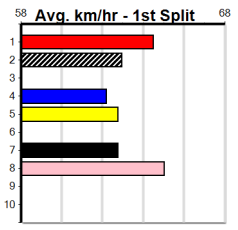

10
9:46PM
(VIC time)

Watchdog Tips: **0** **0** **0** **0** **Bet:** _____

Form Box Weight Dist Track Date Time BON Margin 1st/2nd (Time) PIR Checked Comment W/R Split 1 S/P Grade

1 HUDSON FLYER (SA)[7]
F D Mar-21 BARCIA BALE AEROPLANE GRACE
Trainer: John McCallum (Craigieburn)
5th (7) 30.5 460 GEL R9 16-Jul-24 26.32 25.75 8.50LMILL ALI (25.75) Q/333 . . . 6.77 $51.50 X67
6th (6) 30.5 500 BEN R5 24-Jul-24 29.48 28.47 11.00LKENNY CAN CAN (28.72) M/335 . . . 6.72 $8.30 7
2nd (7) 30.5 460 GEL R5 30-Jul-24 26.12 26.07 1.00LSTAPLETON (26.07) M/222 . . SW . 6.69 $29.50 7
5th (3) 30.6 460 GEL R5 03-Aug-24 26.61 26.23 5.50LWINTER BALE (26.23) M/655 . . . 6.89 $6.80 X67
Owner(s): D Walters

Winning Boxes

1	2	3	4	5	6	7	8
1							1
Prize							$6,045.00
Best							FSH
Starts							33-1-9-4
Trk/Dst							0-0-0-0
APM							$2784

2 STAPLETON [6]
BD D May-22 ORSON ALLEN MILLY MAC
Trainer: Brett McIntyre (Exford)
4th (1) 35.3 515 SAP R2 13-May-24 31.06 29.81 14.00LTANNER TIME (30.14) M/3255 . . . 5.26 $2.00 M
1st (6) 35.4 460 GEL R4 28-Jun-24 25.96 25.58 5.50LRIORSON BALE (26.32) M/111 . . SW . 6.75 $2.50 MH
5th (2) 34.9 460 GEL R4 05-Jul-24 26.60 25.54 5.00LNOAH'S BEST (26.26) M/765 . . . 6.94 $2.80 MF
1st (1) 34.5 460 GEL R5 30-Jul-24 26.07 26.07 1.00LHUDSON FLYER (26.12) M/111 . . SW . 6.68 $1.50 7
Owner(s): B McIntyre

Winning Boxes

1	2	3	4	5	6	7	8
1						1	
Prize							$4,927.14
Best							30.58
Starts							10-2-2-2
Trk/Dst							3-0-1-1
APM							$3494

3 *** VACANT BOX ***
Trainer:
Owner(s):

4 PAW HELION (NSW)[7]
BK D Jul-22 ALLEN DEED FANTA BALE
Trainer: Mark Delbridge (Balliang)
3rd (3) 33.6 525 MEP R1 17-Jul-24 30.79 29.78 4.00LCOME TO PARTY (30.52) M/5663 . . . 5.36 $2.60 MH
1st (8) 33.5 595 SAP R2 22-Jul-24 34.79 34.51 1.5LMISTY BLUE (34.89) S/3311 . . . 9.58 $4.30 RW
8th (1) 33.3 595 SAP R9 29-Jul-24 35.35 34.38 13.00LPAW BODHI (34.45) S/8888 . . . 10.08 $2.40 RW
2nd (1) 33.3 600 MEA R4 03-Aug-24 34.95 34.28 2.00LLIVEABLE (34.82) S/4432 . . . 9.30 $9.30 X67
Owner(s): B Wheeler

Winning Boxes

1	2	3	4	5	6	7	8
1							1
Prize							$8,135.00
Best							30.20
Starts							14-1-3-7
Trk/Dst							6-0-2-4
APM							$7395

5 SPIKE SPIEGEL [6]
BK D Jul-22 FERAL FRANKY MIYAZAKI
Trainer: Jason Sharp (Lara)
3rd (8) 29.9 525 MEP R2 03-Jul-24 30.52 29.83 1.75LWHITE OWL (30.40) S/3444 . . . 5.29 $6.20 7
3rd (6) 30.2 525 MEP R10 17-Jul-24 30.51 29.78 4.75LVILMA BALE (30.19) M/5633 . . . 5.30 $5.60 X67
2nd (5) 30.2 525 MEP R2 24-Jul-24 30.89 30.11 6.00LPUNCHY (30.50) M/4332 . . . 5.26 $7.10 RW
1st (3) 30.2 525 MEP R3 31-Jul-24 30.29 29.92 2.00LRUXTON GIRL (30.43) M/2221 . . . 5.31 $3.00 X67
Owner(s): A Lie

Winning Boxes

1	2	3	4	5	6	7	8
1	1						
Prize							$6,390.00
Best							30.27
Starts							17-2-2-3
Trk/Dst							9-2-1-3
APM							$4740

6 *** VACANT BOX ***
Trainer:
Owner(s):