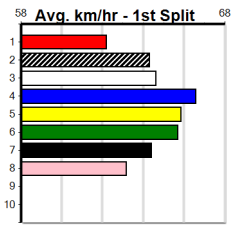

MEADOWS CONFERENCE & EVENTS

Distance: 525m, Race Type: Grade 5, Total Prizemoney: $3,340
1st: $2,230, 2nd: $690, 3rd: $345, 4th: $75

5

8:08PM

(VIC time)

Watchdog Tips:

0 0 0 0

Bet: