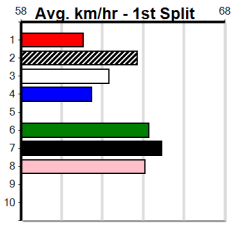

12
10:26PM
(VIC time)

Watchdog Tips: 0 0 0 0 Bet: .

Form Box Weight Dist Track Date Time BON Margin 1st/2nd (Time) PIR Checked Comment W/R Split 1 S/P Grade

1 BIG BOY ANDRE [5]
BK D Mar-21 DELIVER UNQUESTIONABLY
Trainer: Jason Formosa (Heathcote)
8th (8) 38.6 450 BAL R7 22-Jul-24 26.36 25.73 9.50LBRANDENBURG (25.73) M/886 . . . 7.05 $23.20 T3-5
1st (5) 38.8 450 SHP R5 25-Jul-24 26.01 25.59 1.75LHELLBOY (26.13) S/772 . . . 7.03 $22.50 T3-5
4th (3) 38.5 460 GEL R8 30-Jul-24 26.49 26.07 4.50LMISDIRECTED (26.19) S/774 . . . 7.02 $31.30 5
7th (2) 38.6 460 GEL R8 03-Aug-24 27.45 26.23 13.00LVENTURA BALE (26.57) S/758 . . . 6.99 $20.60 X45
Owner(s): M Filomeno

Winnings Boxes

1	2	3	4	5	6	7	8
1	1		1	1	1		
Prize	$7,630.00						
Best	30.81						
Starts	47-5-2-3						
Trk/Dst	2-0-0-1						
APM	$3075						

2 OUR LAST HOPE [5]
WBD D Dec-21 ALLEN DEED ZIPPING AMBER
Trainer: Donna Knight (Talbot)
2nd (4) 28.4 450 BAL R7 07-Jul-24 25.80 25.42 1.75LMY BOY HARVEY (25.69) Q/122 . . . 6.66 $5.20 T3-5
3rd (7) 28.3 450 BAL R6 14-Jul-24 25.88 25.38 7.50LASTON TOMMY (25.38) M/233 . . . 6.68 $13.20 T3-5
5th (5) 28.4 450 BAL R6 22-Jul-24 26.32 25.73 5.50LPRETTY PANAMA (25.94) Q/254 . . . 6.72 $20.00 T3-5
5th (1) 28.5 450 BAL R8 29-Jul-24 26.07 25.69 5.50LOPRAH BALE (25.69) M/663 . . . 6.76 $4.30 5
Owner(s): S Bryan

Winnings Boxes

1	2	3	4	5	6	7	8
1	2						
Prize	$6,305.00						
Best	30.85						
Starts	45-3-7-2						
Trk/Dst	2-0-0-0						
APM	$2612						

3 EMOLGA BALE (NSW)[5]
BK B May-21 ALLEN DEED DYNA ZESTY
Trainer: Tammy Kennedy-harris (Devon Meadows)
6th (1) 28.0 525 MEP R10 03-Jul-24 30.58 29.83 11.00LAFIRE (29.83) M/6666 . . . 5.36 $71.60 X45
7th (4) 28.6 435 SLE R5 17-Jul-24 25.21 24.54 8.00LDR. ANGELO (24.66) S/877 . . . 5.54 $24.50 5
4th (5) 28.7 525 MEP R3 24-Jul-24 31.19 30.11 4.75LASTON MICHIGAN (30.86) M/6334 . . . 5.42 $12.40 T3-5
6th (3) 28.7 500 BEN R8 31-Jul-24 29.64 28.23 21.00LMICKLEJOHN (28.23) M/676 . . . 6.88 $12.20 5
Owner(s): L Harris

Winnings Boxes

1	2	3	4	5	6	7	8
2	1	2	1	1	1	1	
Prize	$20,770.00						
Best	30.43						
Starts	53-9-4-6						
Trk/Dst	5-0-0-0						
APM	$7247						

4 ATTICUS BALE (NSW)[5]
BK D Sep-20 JIMINY RENO SAMUS ALLEN
Trainer: Robert Camilleri (Lara)
5th (3) 32.7 435 SLE R7 14-Jul-24 25.20 24.43 11.00LNEED YOU NOW (24.43) M/777 . . . 5.52 $39.40 X45
5th (4) 32.7 510 SLE R5 21-Jul-24 29.33 28.81 3.5LDR. ANGELO (29.09) M/553 . . . 9.50 $37.40 5
4th (8) 33.3 450 SHP R6 25-Jul-24 25.97 25.59 2.50LELARA BALE (25.81) M/877 . . . 6.96 $6.00 T3-5
7th (8) 33.9 450 WBL R8 29-Jul-24 26.23 25.70 4.75LVALLETTA DIVA (25.91) M/687 . . . 6.94 $5.60 5
Owner(s): B Wheeler

Winnings Boxes

1	2	3	4	5	6	7	8
2	2	2	1	3			
Prize	$40,245.00						
Best	30.14						
Starts	70-10-8-9						
Trk/Dst	9-1-1-0						
APM	$548						

5 *** VACANT BOX ***
Trainer:
Owner(s):

Winnings Boxes

1	2	3	4	5	6	7	8
Prize							
Best							
Starts							
Trk/Dst							
APM