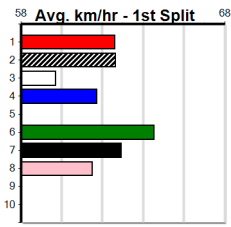

THE WATCHDOG APP (1-4 WINS)

Distance: 600m, Race Type: Restricted Win, Total Prizemoney: $3,940
1st: $2,640, 2nd: $815, 3rd: $410, 4th: $75

7
8:48PM
(VIC time)

Watchdog Tips:

0 0 0 0

Bet: