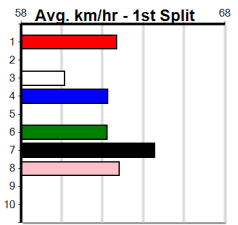

Meadows (MEP)

AMRON BOY AT STUD

Distance: 525m, Race Type: Maiden, Total Prizemoney: \$2,860
1st: \$1,900, 2nd: \$590, 3rd: \$295, 4th: \$75

2

7:08PM

(VIC time)

Watchdog Tips:

0 0 0 0