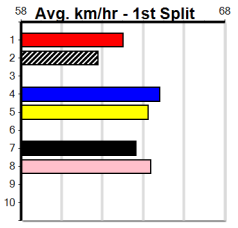

11
10:08PM
(VIC time)

Watchdog Tips:

0 0 0 0

Bet: