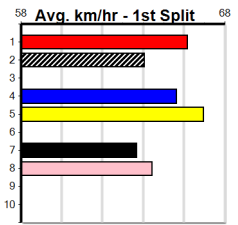

4

7:48PM

(VIC time)

Watchdog Tips: 0 0 0 0 Bet: .

Form Box Weight Dist Track Date Time BON Margin 1st/2nd (Time) PIR Checked Comment W/R Split 1 S/P Grade

1 CINNAMON DUST [3]														Winning Boxes											
F	B	Jun-21 FERNANDO BALE				MAGIC MOON DUST																			
Trainer: Cynthia O'Brien (Broadford)														1		2		1		1		2		2	
1st	(4)	27.3	450	SHP	R4	08-Jul-24	25.69	24.98	3.5LSTITCH AND SHOUT (25.92)		Q/111	.	.	.	6.69	$1.90	5	Prize	$26,740.00						
4th	(1)	26.8	525	MEP	R7	17-Jul-24	30.55	29.78	12.00LMEPUNGA SMOKEY (29.78)		Q/1133	.	.	.	5.09	$22.90	X34	Best	30.00						
2nd	(7)	27.0	350	HVL	R7	21-Jul-24	19.43	19.12	4.50LROCK THE WOK (19.12)		Q/2	.	.	.	6.52	$19.00	5	Starts	42-9-8-4						
6th	(4)	27.2	450	SHP	R5	29-Jul-24	25.76	25.09	8.50LINCONSPICUOUS (25.18)		M/246	.	.	.	6.58	$21.10	X45	Trk/Dst	8-2-2-0						
Owner(s): C O'Brien														APM								$7977			

2 SCOTT ME [4]														Winning Boxes															
BK	D	Nov-20 BEWILDERING				SCOTT TO GIVE																							
Trainer: Patrick Furci (Maribyrnong)														1		2		3		4		5		6		7		8	
5th	(5)	30.3	525	MEA	R12	04-May-24	30.84	29.61	11.00LLADY WILSON (30.07)		M/6777	.	.	.	5.28	$20.10	5	Prize	$52,290.00										
2nd	(2)	30.3	525	MEA	R11	11-May-24	30.20	29.86	4.25LDAINTREE DAZZLER (29.92)		M/6332	.	.	.	5.23	$11.70	5	Best	30.16										
8th	(7)	30.2	525	MEA	R12	18-May-24	30.93	29.96	13.00LYOGEN BALE (30.09)		M/6688	.	.	.	5.27	$24.90	5	Starts	100-12-12-13										
2nd	(3)	30.2	525	MEA	R11	25-May-24	30.35	29.89	2.75LTKINKER CRYSTAL (30.17)		M/3333	.	.	.	5.19	$7.60	5	Trk/Dst	54-8-6-6										
Owner(s): P Furci														APM								$7929							

3 *** VACANT BOX ***														Winning Boxes							
Trainer:																					
Owner(s):																					

4 PENNY'S JADE [4]														Winning Boxes															
BE	B	Dec-20 BERNARDO				MY DEWANA PENNY																							
Trainer: Ronald Martin (Albion)														1		2		3		4		5		6		7		8	
8th	(4)	27.2	525	MEA	R2	29-Jun-24	31.28	29.82	13.00LMR. FAHRENHEIT (30.40)		M/3777	.	.	.	5.16	$8.90	5	Prize	$29,665.00										
7th	(5)	27.4	460	GEL	R5	27-Jul-24	26.51	25.68	8.00LPOHOLKE (25.97)		Q/276	.	.	.	6.67	$26.70	5	Best	30.25										
1st	(8)	27.6	525	MEP	R11	31-Jul-24	30.59	29.92	1.5LRUN FOR SHELTER (30.69)		Q/1111	.	.	.	5.17	$14.40	X45	Starts	50-8-9-5										
8th	(2)	27.8	300	HVL	R3	04-Aug-24	17.39	16.80	8.50LTASTE OF HELL (16.80)		M/7	.	.	.	4.08	$31.20	5	Trk/Dst	31-7-6-4										
Owner(s): R Martin														APM								$8495							

5 FERNANDO PHIL [4]														Winning Boxes															
WBEBD	D	Jan-22 FERNANDO BALE				ZOOM OUT																							
Trainer: Michelle Mallia (Avalon)														1		2		3		4		5		6		7		8	
1st	(6)	32.5	515	SAP	R8	24-Jun-24	29.58	29.46	3.75LPIERRE BALE (29.83)		M/2111	.	.	.	5.14	$1.10	X45	Prize	$183,120.00										
5th	(5)	32.9	525	MEA	R8	29-Jun-24	30.29	29.82	3.75LAMRON TIGER (30.04)		M/3444	.	.	.	5.12	$3.20	FFA	Best	29.64										
6th	(4)	32.5	515	SAN	R9	04-Jul-24	30.09	29.18	7.50LCABAO KYANITE (29.59)		S/8666	.	.	.	5.29	$1.90	4	Starts	37-12-7-3										
4th	(4)	32.0	515	SAN	R8	01-Aug-24	29.60	29.23	3.75LMEPUNGA TULLY (29.34)		Q/1222	.	.	.	5.06	$10.90	SH	Trk/Dst	13-4-4-1										
Owner(s): R Magri														APM								$69279							

6 *** VACANT BOX ***														Winning Boxes							
Trainer:																					
Owner(s):