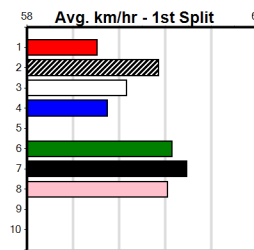

Owner(s): Sire: Dam: Trainer:

Winning Distances: < 300m (0) 300 - 399m (0) 400 - 499m (0) 500 - 599m (0) 600 - 699m (0) > 700m (0)

Winning Weights: Box History

12  
10:26PM

(VIC time)

Distance: 525m, Race Type: Grade 5 T3, Total Prizemoney: \$3,340  
1st: \$2,230, 2nd: \$690, 3rd: \$345, 4th: \$75