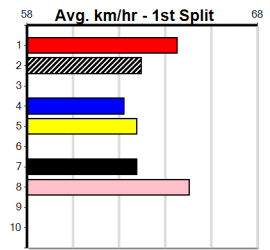

10

9:46PM

(VIC time)

Distance: 525m, Race Type: Mixed 6/7 Heat, Total Prizemoney: $3,340
1st: $2,230, 2nd: $690, 3rd: $345, 4th: $75

Watchdog Tips: ☐ ☐ ☐ ☐ ☐

Bet:

HUDSON FLYER (SA)[7]
F Dog Mar-21 Sire: **BARCIA BALE** Dam: **AEROPLANE GRACE** Trainer: **John McCallum (Craigieburn)**
Owner(s): D Walters
Winning Distances: < 300m (0) 300 - 399m (1) 400 - 499m (0) 500 - 599m (0) 600 - 699m (0) > 700m (0)
Winning Weights: 29.4(1)

2nd	3rd	4th	5th	6th	7th	8th	
2nd (4) 30.8 300 HVL R3 21-Jun-24 17.26 16.81 0.25L INTERCEPT QUEEN (17.25) M/2 . . . 3.96 $2.50 T3-7	2nd (1) 30.8 300 HVL R3 28-Jun-24 16.99 16.68 0.25L ZOOM CALL (16.98) S/5 . . . 4.06 $3.60 T3-7	7th (6) 30.8 390 SHP R3 04-Jul-24 23.10 22.18 12.00 RAPIDFIRE MORRIS (22.26) M/88 . . . 9.07 $11.50 T3-7	4th (5) 30.8 350 HVL R3 10-Jul-24 20.14 19.62 1.00L FLYING BESSIE (20.07) M/1 . . . 6.64 $2.20 T3-7	5th (7) 30.5 460 GEL R9 16-Jul-24 26.32 25.75 8.50L MILL ALI (25.75) Q/333 . . . 6.77 $51.50 X67	6th (6) 30.5 500 BEN R5 24-Jul-24 29.48 28.47 11.00 KENNY CAN CAN (28.72) M/335 . . . 6.72 $8.30 7	2nd (7) 30.5 460 GEL R5 30-Jul-24 26.12 26.07 1.00L STAPLETON (26.07) M/222 . . . SW 6.69 $29.50 7	5th (3) 30.6 460 GEL R5 03-Aug-24 26.61 26.23 5.50L WINTER BALE (26.23) M/655 . . . 6.89 $6.80 X67

Last 3 wins NOT included above

1st	2nd	3rd	4th	5th	6th	7th	8th
1st (7) 29.4 300 HVL R1 09-Feb-24 17.02 16.75 2.50L DINOSAUR DEANO (17.18) M/1 . . . 3.92 $8.20 T3-M							

Prize Best Starts Trk/Dts APM: $6045.00 FSH 33-1-9-4 0-0-0-0 2784

STAPLETON [6]
BD Dog May-22 Sire: **ORSON ALLEN** Dam: **MILLY MAC** Trainer: **Brett McIntyre (Exford)**
Owner(s): B McIntyre
Winning Distances: < 300m (0) 300 - 399m (0) 400 - 499m (2) 500 - 599m (0) 600 - 699m (0) > 700m (0)
Winning Weights: 34.5(1) 35.4(1)

4th	5th	6th	7th	8th
4th (3) 35.1 450 SHP R2 01-Apr-24 26.06 25.11 8.50L MAGNET MOVER (25.48) M/345 . . . 6.70 $9.10 M	2nd (6) 35.3 525 MEP R9 10-Apr-24 30.58 29.82 1.5L REV PENNY (30.49) M/1111 . . . 5.32 $2.10 MH	6th (8) 35.4 525 MEA R1 20-Apr-24 31.07 29.87 17.00 BLUE KERMARO (29.93) M/6666 . . . VO 5.33 $40.20 MF	2nd (6) 35.6 515 SAP R1 05-May-24 30.19 29.71 0.50L STAR BRIE (30.16) M/2111 . . . 5.25 $3.80 M	4th (1) 35.3 515 SAP R2 13-May-24 31.06 29.81 14.00 TANNER TIME (30.14) M/3255 . . . 5.26 $2.00 M

Last 3 wins NOT included above

1st	2nd	3rd	4th	5th	6th	7th	8th
1st (6) 35.4 460 GEL R4 28-Jun-24 25.96 25.58 5.50L RIORSON BALE (26.32) M/111 . . . SW 6.75 $2.50 MH	5th (2) 34.9 460 GEL R4 05-Jul-24 26.60 25.54 5.00L NOAH'S BEST (26.26) M/765 . . . 6.94 $2.80 MF	1st (1) 34.5 460 GEL R5 30-Jul-24 26.07 26.07 1.00L HUDSON FLYER (26.12) M/111 . . . SW 6.68 $1.50 7					

Prize Best Starts Trk/Dts APM: $4927.14 30.58(6)-10/4/24 10-2-2-2 3-0-1-1 3494

*** VACANT BOX ***
Sire: Dam: Trainer:
Owner(s):
Winning Distances: < 300m (0) 300 - 399m (0) 400 - 499m (0) 500 - 599m (0) 600 - 699m (0) > 700m (0)
Winning Weights:

Box History