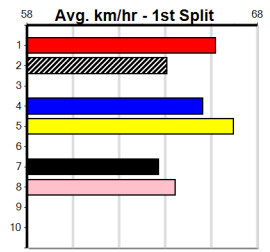

4

7:48PM

(VIC time)

Distance: 525m, Race Type: Mixed 3/4, Total Prizemoney: $3,875
1st: $2,600, 2nd: $800, 3rd: $400, 4th: $75

Watchdog Tips:

Bet:

Table with columns: Form Box, Wgt, Dist, Track, Date, Time, BON, Margin, 1st/2nd (Time), PIR, Checked, Comment, WR, Split 1, S/P, Grade

CINNAMON DUST [3]
F Bitch Jun-21 Sire: FERNANDO BALE Dam: MAGIC MOON DUST
Trainer: Cynthia O'brien (Broadford)
Winning Distances: < 300m (0) 300 - 399m (2) 400 - 499m (5) 500 - 599m (2) 600 - 699m (0) > 700m (0)
Winning Weights: 25.9(2) 26.5(1) 26.6(1) 27.0(1) 27.1(2) 27.3(2)
Box History table and Prize Best Starts table included.

SCOTT ME [4]
BK Dog Nov-20 Sire: BEWILDERING Dam: SCOTT TO GIVE
Trainer: Patrick Furci (Maribyrnong)
Winning Distances: < 300m (0) 300 - 399m (0) 400 - 499m (4) 500 - 599m (8) 600 - 699m (0) > 700m (0)
Winning Weights: 29.9(1) 30.1(2) 30.3(3) 30.5(2) 30.6(2) 31.1(1) 31.6(1)
Box History table and Prize Best Starts table included.

*** VACANT BOX ***
Sire: Dam:
Trainer:
Winning Distances: < 300m (0) 300 - 399m (0) 400 - 499m (0) 500 - 599m (0) 600 - 699m (0) > 700m (0)
Winning Weights:

PENNY'S JADE [4]
BE Bitch Dec-20 Sire: BERNARDO Dam: MY DEWANA PENNY
Trainer: Ronald Martin (Albion)
Winning Distances: < 300m (0) 300 - 399m (1) 400 - 499m (0) 500 - 599m (7) 600 - 699m (0) > 700m (0)
Winning Weights: 26.4(1) 26.5(1) 26.8(1) 27.1(1) 27.2(1) 27.4(1) 27.6(2)
Box History table and Prize Best Starts table included.

FERNANDO PHIL [4]
WBEBD Dog Jan-22 Sire: FERNANDO BALE Dam: ZOOM OUT
Trainer: Michelle Mallia (Avalon)
Winning Distances: < 300m (0) 300 - 399m (0) 400 - 499m (5) 500 - 599m (7) 600 - 699m (0) > 700m (0)
Winning Weights: 32.2(1) 32.3(1) 32.4(3) 32.5(4) 32.6(1) 32.8(2)
Box History table and Prize Best Starts table included.

1

2

3

4

5