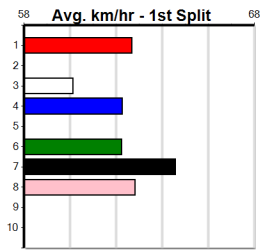

AMRON BOY AT STUD

2

7:08PM

(VIC time)

Distance: 525m, Race Type: Maiden, Total Prizemoney: $2,860
1st: $1,900, 2nd: $590, 3rd: $295, 4th: $75

Watchdog Tips:

Bet:

Form Box	Wgt	Dist	Track	Date	Time	BON	Margin	1st/2nd (Time)	PIR	Checked	Comment	WR	Split 1	S/P	Grade

1

BLAZING FRANKIE [M]
BK Dog Feb-22 Sire: FERAL FRANKY Dam: WAR RUBY
Owner(s): S Brincat Trainer: Stephen Brincat (Albanvale)
Winning Distances: < 300m (0) 300 - 399m (0) 400 - 499m (0) 500 - 599m (0) 600 - 699m (0) > 700m (0)
Winning Weights:

Pos	Wgt	Dist	Track	Date	Time	BON	Margin	1st/2nd (Time)	PIR	Checked	Comment	WR	Split 1	S/P	Grade
4th (5)	33.6	595	SAP	R2	24-Jun-24	35.17	34.75	6.00L DAINTREE GRANITE (34.76)	Q/4655	.	.	.	9.67	$17.30	RW
5th (4)	34.0	595	SAP	R2	01-Jul-24	35.47	34.56	5.50L FIRST CRACK (35.10)	M/6687	.	.	.	9.79	$7.10	RW
6th (3)	34.5	450	BAL	R1	07-Jul-24	26.36	25.42	5.50L NAILED IT (25.98)	M/776	.	.	.	7.08	$4.70	T3-M
3rd (7)	34.5	525	MEP	R3	10-Jul-24	30.91	30.00	2.00L VISTA ARGON (30.78)	M/4455	.	.	.	5.32	$32.20	M
4th (1)	33.8	730	MEP	R9	17-Jul-24	43.81	43.41	6.00L SWINGING SINGH (43.41)	Q/1113	.	SW	.	5.09	$14.20	RW
4th (2)	34.1	595	SAP	R3	22-Jul-24	35.20	34.51	7.50L EUREKA ROBBIE (34.70)	S/5444	.	.	.	9.77	$12.20	RW
5th (4)	33.4	525	MEP	R2	31-Jul-24	31.05	29.92	11.00 MEPUNGA ROCKY (30.29)	Q/4665	.	.	.	5.33	$23.10	M
3rd (8)	34.0	595	SAP	R3	04-Aug-24	35.58	34.45	2.75L PAW OCTAVIA (35.40)	M/6654	.	.	.	9.80	$4.40	RW

Last 3 wins NOT included above

Bx	1st	2nd	3rd	4th	5th	6th	7th	8th
1				2	2	1		
2				2	1			
3			1	1	3	1		1
4	1	1	1	3	1	1		
5	1	2						
6		1	1		2	1		
7	1	2						
8	1	2			1			

Prize Best	$6035.00
Starts	30.75(1)-15/11/23
Trk/Dts	39-0-4-7
APM	11-0-1-1 3530

2

CRUISING JAMIE [M]
BK Dog Dec-21 Sire: MEPUNGA CRUZER Dam: MEPUNGA DEBBIE
Owner(s): J Mcdowall Trainer: Brendan Pursell (Lara)
Winning Distances: < 300m (0) 300 - 399m (0) 400 - 499m (0) 500 - 599m (0) 600 - 699m (0) > 700m (0)
Winning Weights:

Pos	Wgt	Dist	Track	Date	Time	BON	Margin	1st/2nd (Time)	PIR	Checked	Comment	WR	Split 1	S/P	Grade
.	.	.	.	.	.	.	.	.	.	.	.	.	.	.	.
.	.	.	.	.	.	.	.	.	.	.	.	.	.	.	.
.	.	.	.	.	.	.	.	.	.	.	.	.	.	.	.
.	.	.	.	.	.	.	.	.	.	.	.	.	.	.	.
.	.	.	.	.	.	.	.	.	.	.	.	.	.	.	.
.	.	.	.	.	.	.	.	.	.	.	.	.	.	.	.
.	.	.	.	.	.	.	.	.	.	.	.	.	.	.	.
.	.	.	.	.	.	.	.	.	.	.	.	.	.	.	.
.	.	.	.	.	.	.	.	.	.	.	.	.	.	.	.

Last 3 wins NOT included above

Bx	1st	2nd	3rd	4th	5th	6th	7th	8th
1								
2								
3								
4								
5								
6								
7								
8								

Prize Best	$0
Starts	FSH
Trk/Dts	0-0-0-0
APM	0-0-0-0 0

3

ROTHWELL PAUL [M]
BD Dog Jan-23 Sire: ASTON RUPEE Dam: ROTHWELL GAL
Owner(s): M Nash Trainer: Matthew Nash (Little River)
Winning Distances: < 300m (0) 300 - 399m (0) 400 - 499m (0) 500 - 599m (0) 600 - 699m (0) > 700m (0)
Winning Weights:

Pos	Wgt	Dist	Track	Date	Time	BON	Margin	1st/2nd (Time)	PIR	Checked	Comment	WR	Split 1	S/P	Grade
3rd (1)	35.7	460	GEL	R3	19-Jul-24	26.46	25.17	4.25L BRONZE (26.18)	M/334	.	.	.	6.84	$6.20	M
.	.	.	.	.	.	.	.	.	.	.	.	.	.	.	.
.	.	.	.	.	.	.	.	.	.	.	.	.	.	.	.
.	.	.	.	.	.	.	.	.	.	.	.	.	.	.	.
.	.	.	.	.	.	.	.	.	.	.	.	.	.	.	.
.	.	.	.	.	.	.	.	.	.	.	.	.	.	.	.
.	.	.	.	.	.	.	.	.	.	.	.	.	.	.	.
.	.	.	.	.	.	.	.	.	.	.	.	.	.	.	.
.	.	.	.	.	.	.	.	.	.	.	.	.	.	.	.
.	.	.	.	.	.	.	.	.	.	.	.	.	.	.	.

Last 3 wins NOT included above

Bx	1st	2nd	3rd	4th	5th	6th	7th	8th
1			1					
2								
3								
4								
5								
6								
7								
8								

Prize Best	$260.00
Starts	FSH
Trk/Dts	1-0-0-1
APM	0-0-0-0 260