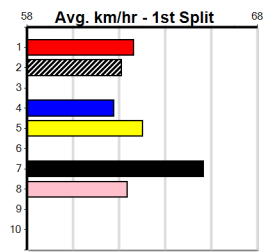

9

9:27PM

(VIC time)

Distance: 525m, Race Type: Mixed 6/7 Heat, Total Prizemoney: $3,340
1st: $2,230, 2nd: $690, 3rd: $345, 4th: $75

Watchdog Tips:

Bet:

Table with columns: Form Box, Wgt, Dist, Track, Date, Time, BON, Margin, 1st/2nd (Time), PIR, Checked, Comment, WR, Split 1, S/P, Grade

PAW DIMETRA (NSW)[6]
BK Bitch Jul-22 Sire: ALLEN DEED Dam: FANTA BALE
Owner(s): B Wheeler
Trainer: Mark Delbridge (Balliang)
Winning Distances: < 300m (0) 300 - 399m (0) 400 - 499m (0) 500 - 599m (2) 600 - 699m (0) > 700m (0)
Winning Weights: 27.1(1) 27.2(1)
ST (-) 27.1 400 GEL 02-Jul-24 23.18 0.25L Trial Cleared M/43 2of5 . . . ST
4th (6) 27.2 460 GEL R9 05-Jul-24 26.21 25.54 7.50L MAGNUM RIOT (25.71) M/565 . . . 6.78 $24.50 7
4th (2) 27.3 525 MEP R9 10-Jul-24 30.50 30.00 3.25L REANNA'S PRIDE (30.28) Q/3444 . . . 5.28 $25.70 X67H
ST (-) 27.1 515 SAP 15-Jul-24 30.42 9.50L Trial Cleared M/5555 . . . 5of5 . . . ST
6th (8) 27.3 525 MEA R1 20-Jul-24 30.63 29.73 4.50L VISTA YTRIUM (30.32) M/6555 . . . 5.30 $24.70 X67
3rd (1) 27.3 460 GEL R4 26-Jul-24 26.22 25.91 2.75L MARAIS BALE (26.03) M/544 . . . 6.86 $7.00 X67H
1st (1) 27.1 515 SAP R10 29-Jul-24 30.11 29.46 8.00L HARA'S POH (30.67) M/4211 . . . 5.27 $2.10 7
2nd (5) 27.3 460 GEL R7 02-Aug-24 26.31 26.02 4.25L PAW WHISTLER (26.02) Q/442 . . . 6.80 $24.80 X67F
Last 3 wins NOT included above
1st (8) 27.2 525 MEP R2 29-May-24 30.52 29.92 3.5L MATRIARCH SHELL (30.77) M/1111 . . . 5.22 $4.90 M
Prize Best $6470.00
Starts 30.49(4)-5/6/24
Trk/Dts 15-2-2-3
APM 6-1-0-1 5215

PAW VELDRON (NSW)[7]
WBD Dog Jul-22 Sire: AUSSIE INFRARED Dam: DYNA PATTY
Owner(s): B Wheeler
Trainer: Mark Delbridge (Balliang)
Winning Distances: < 300m (0) 300 - 399m (0) 400 - 499m (0) 500 - 599m (1) 600 - 699m (0) > 700m (0)
Winning Weights: 33.3(1)
6th (7) 33.5 400 GEL R1 21-Jun-24 23.58 22.41 9.50L SIR DODGE (22.93) S/66 . . . 8.86 $3.70 M
3rd (3) 33.4 450 BAL R1 26-Jun-24 25.79 25.03 1.5L ASTON BREEZE (25.68) S/653 . . . 6.90 $11.00 M
3rd (2) 33.1 515 SAP R4 01-Jul-24 30.34 29.44 3.5L PAW KRAMER (30.09) M/5222 . . . 5.26 $6.70 M
3rd (1) 33.4 525 MEP R1 10-Jul-24 30.75 30.00 1.75L TAPPET (30.63) M/4111 . . . 5.24 $12.20 M
1st (1) 33.3 525 MEP R3 17-Jul-24 30.63 29.78 0.25L REALITY PIE (30.65) M/1111 . . . SW . 5.30 $4.30 MH
2nd (7) 33.3 515 SAP R11 22-Jul-24 30.07 29.48 8.50L VAN WYCK (29.48) S/6222 . . . 5.26 $38.80 X67H
2nd (2) 33.2 525 MEA R1 27-Jul-24 31.10 30.09 1.5L ROMANI (31.01) M/3111 . . . 5.29 $4.30 MF
5th (5) 33.2 515 SAN R1 01-Aug-24 30.27 29.23 9.50L ASTON HAMILTON (29.61) S/8533 . . . 5.44 $23.10 X67F
Last 3 wins NOT included above
Prize Best $6660.00
Starts 30.63(1)-17/7/24
Trk/Dts 11-1-3-4
APM 3-1-1-1 6113

*** VACANT BOX ***
Sire: Dam:
Owner(s):
Trainer:
Winning Distances: < 300m (0) 300 - 399m (0) 400 - 499m (0) 500 - 599m (0) 600 - 699m (0) > 700m (0)
Winning Weights:
Box History