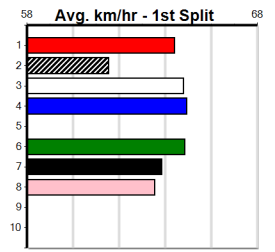

8

9:08PM

(VIC time)

Distance: 525m, Race Type: Grade 5 T3, Total Prizemoney: $3,340
1st: $2,230, 2nd: $690, 3rd: $345, 4th: $75

Watchdog Tips: [ ] [ ] [ ] [ ] [ ] Bet: [ ] [ ] [ ] [ ] [ ]

Form Box Wgt Dist Track Date Time BON Margin 1st/2nd (Time) PIR Checked Comment W/R Split 1 S/P Grade

CRUSOE PEARL [5] WBK Bitch Apr-21 Sire: WHISKEY RIOT Dam: LEKTRA MISS Trainer: Benjamin Abela (Echuca)
Winning Distances: < 300m (0) 300 - 399m (1) 400 - 499m (4) 500 - 599m (1) 600 - 699m (0) > 700m (0)
Winning Weights: 24.2(2) 24.5(1) 24.6(1) 24.7(1) 24.9(1)
Last 3 wins NOT included above

FRYPAN LOMAR [5] F Dog Apr-21 Sire: ORSON ALLEN Dam: IRELAND'S FORCE Trainer: Wayne Bocquet (Mullengandra)
Winning Distances: < 300m (0) 300 - 399m (0) 400 - 499m (2) 500 - 599m (3) 600 - 699m (0) > 700m (0)
Winning Weights: 30.2(1) 30.4(2) 30.5(1) 31.4(1)
Last 3 wins NOT included above

FORBES SUPREME (SA)[5] F Dog Sep-22 Sire: FERAL FRANKY Dam: SWEET ON ME Trainer: Scott Forbes (Hopetoun Park)
Winning Distances: < 300m (0) 300 - 399m (2) 400 - 499m (0) 500 - 599m (1) 600 - 699m (0) > 700m (0)
Winning Weights: 29.8(1) 29.9(2)
Last 3 wins NOT included above

INTERSTATE GIRL (NSW)[5] BK Bitch May-22 Sire: SUPERIOR PANAMA Dam: REALLY UNREAL Trainer: Jason Sharp (Lara)
Winning Distances: < 300m (0) 300 - 399m (1) 400 - 499m (2) 500 - 599m (1) 600 - 699m (0) > 700m (0)
Winning Weights: 25.4(1) 26.4(1) 26.7(1) 27.1(1)
Last 3 wins NOT included above

*** VACANT BOX ***
Owner(s):
Winning Distances: < 300m (0) 300 - 399m (0) 400 - 499m (0) 500 - 599m (0) 600 - 699m (0) > 700m (0)
Winning Weights:
Trainer:
Box History

1
2
3

Box History table for CRUSOE PEARL [5] showing race results for boxes 1-8.

Box History table for FRYPAN LOMAR [5] showing race results for boxes 1-8.

Box History table for FORBES SUPREME (SA)[5] showing race results for boxes 1-8.

Box History table for INTERSTATE GIRL (NSW)[5] showing race results for boxes 1-8.