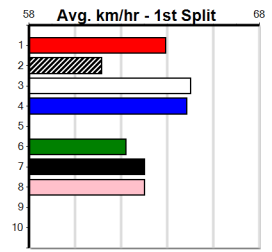

WESTLINK CONTAINER SALES

Distance: 525m, Race Type: Grade 5 T3, Total Prizemoney: $3,340
1st: $2,230, 2nd: $690, 3rd: $345, 4th: $75

Watchdog Tips:

Bet:

Header table with columns: Form Box, Wgt, Dist, Track, Date, Time, BON, Margin, 1st/2nd (Time), PIR, Checked, Comment, WR, Split 1, S/P, Grade

1

DESTINI REBEL (NSW)[5]

RBD Dog Mar-21 Sire: FERAL FRANKY Dam: DESTINI SOPRANO
Owner(s): San Antonio (SYN), E Rinaldi, J Rinaldi
Trainer: Kylie Norton (Craigieburn)

Winning Distances: < 300m (0) 300 - 399m (3) 400 - 499m (3) 500 - 599m (1) 600 - 699m (0) > 700m (0)
Winning Weights: 32.1(1) 32.5(1) 32.7(1) 33.2(1) 33.6(1) 34.8(1) 36.1(1)

Race history table with columns: Rank, Wgt, Dist, Track, Date, Time, BON, Margin, 1st/2nd (Time), PIR, Checked, Comment, WR, Split 1, S/P, Grade

Box History table with columns: Bx, 1st, 2nd, 3rd, 4th, 5th, 6th, 7th, 8th. Includes Prize Best Starts Trk/Dts APM and $18205.00 prize info.

Last 3 wins NOT included above

Recent race results for DESTINI REBEL

2

CABAO DEWBERRY [5]

DKBD Dog Sep-21 Sire: KELSOS FUSILEER Dam: CABAO
Owner(s): Cherry Farm (SYN), A Xerri, S Xerri
Trainer: Sarah Xerri (Merrimu)

Winning Distances: < 300m (0) 300 - 399m (0) 400 - 499m (2) 500 - 599m (1) 600 - 699m (0) > 700m (0)
Winning Weights: 33.7(1) 34.9(1) 35.0(1)

Race history table with columns: Rank, Wgt, Dist, Track, Date, Time, BON, Margin, 1st/2nd (Time), PIR, Checked, Comment, WR, Split 1, S/P, Grade

Box History table with columns: Bx, 1st, 2nd, 3rd, 4th, 5th, 6th, 7th, 8th. Includes Prize Best Starts Trk/Dts APM and $10865.00 prize info.

Last 3 wins NOT included above

Recent race results for CABAO DEWBERRY

3

MCIVOR JEWELS [5]

RBD Bitch May-22 Sire: FERAL FRANKY Dam: MCIVOR VERNA
Owner(s): J Priest
Trainer: Julie Priest (Junortoun)

Winning Distances: < 300m (0) 300 - 399m (0) 400 - 499m (2) 500 - 599m (1) 600 - 699m (0) > 700m (0)
Winning Weights: 26.9(1) 27.2(1) 27.4(1)

Race history table with columns: Rank, Wgt, Dist, Track, Date, Time, BON, Margin, 1st/2nd (Time), PIR, Checked, Comment, WR, Split 1, S/P, Grade

Box History table with columns: Bx, 1st, 2nd, 3rd, 4th, 5th, 6th, 7th, 8th. Includes Prize Best Starts Trk/Dts APM and $6220.00 prize info.

Last 3 wins NOT included above

Recent race results for MCIVOR JEWELS

4

SENSES FAIL [5]

BE Bitch Feb-22 Sire: FERNANDO BALE Dam: MY DEWANA PENNY
Owner(s): H Mcadam
Trainer: Heath Mcadam (Ocean Grove)

Winning Distances: < 300m (0) 300 - 399m (1) 400 - 499m (2) 500 - 599m (0) 600 - 699m (0) > 700m (0)
Winning Weights: 26.9(1) 27.5(1) 27.7(1)

Race history table with columns: Rank, Wgt, Dist, Track, Date, Time, BON, Margin, 1st/2nd (Time), PIR, Checked, Comment, WR, Split 1, S/P, Grade

Box History table with columns: Bx, 1st, 2nd, 3rd, 4th, 5th, 6th, 7th, 8th. Includes Prize Best Starts Trk/Dts APM and $4575.00 prize info.

Last 3 wins NOT included above

Recent race results for SENSES FAIL

5

*** VACANT BOX ***

Sire: Dam:
Owner(s):
Trainer:

Winning Distances: < 300m (0) 300 - 399m (0) 400 - 499m (0) 500 - 599m (0) 600 - 699m (0) > 700m (0)
Winning Weights: