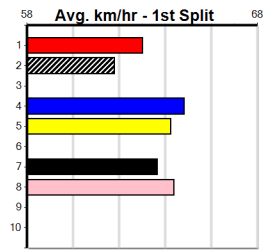

11

10:08PM

(VIC time)

Distance: 525m, Race Type: Mixed 6/7 Heat, Total Prizemoney: $3,340
1st: $2,230, 2nd: $690, 3rd: $345, 4th: $75

Watchdog Tips:

Bet:

Table with columns: Form Box, Wgt, Dist, Track, Date, Time, BON, Margin, 1st/2nd (Time), PIR, Checked, Comment, W/R, Split 1, S/P, Grade

BLACK THUMB [7]
BK Bitch Jan-22 Sire: BERNARDO Dam: MANILA ROSE
Owner(s): A Debattista Trainer: Jye Formosa (Heathcote)
Winning Distances: < 300m (0) 300 - 399m (0) 400 - 499m (1) 500 - 599m (0) 600 - 699m (0) > 700m (0)
Winning Weights: 30.0(1)
Race results table with columns: Pos, Wgt, Dist, Track, Date, Time, BON, Margin, 1st/2nd (Time), PIR, Checked, Comment, W/R, Split 1, S/P, Grade

Box History table for Black Thumb with columns: Bx, 1st, 2nd, 3rd, 4th, 5th, 6th, 7th, 8th and Prize Best, Starts, Trk/Dts, APM

NOAH'S BEST [7]
RF Dog May-22 Sire: ORSON ALLEN Dam: MILLY MAC
Owner(s): B McIntyre Trainer: Brett McIntyre (Exford)
Winning Distances: < 300m (0) 300 - 399m (0) 400 - 499m (1) 500 - 599m (0) 600 - 699m (0) > 700m (0)
Winning Weights: 36.1(1)
Race results table with columns: Pos, Wgt, Dist, Track, Date, Time, BON, Margin, 1st/2nd (Time), PIR, Checked, Comment, W/R, Split 1, S/P, Grade

Box History table for Noah's Best with columns: Bx, 1st, 2nd, 3rd, 4th, 5th, 6th, 7th, 8th and Prize Best, Starts, Trk/Dts, APM

*** VACANT BOX ***
Sire: Dam:
Owner(s): Trainer:
Winning Distances: < 300m (0) 300 - 399m (0) 400 - 499m (0) 500 - 599m (0) 600 - 699m (0) > 700m (0)
Winning Weights:

Box History table for Vacant Box with columns: Bx, 1st, 2nd, 3rd, 4th, 5th, 6th, 7th, 8th and Prize Best, Starts, Trk/Dts, APM

SHARAPOVA STAR [6]
BE Bitch Dec-22 Sire: FERNANDO BLUEY Dam: MIDNIGHT SNOOZE
Owner(s): J Loverso Trainer: Jake Loverso (Anakie)
Winning Distances: < 300m (0) 300 - 399m (0) 400 - 499m (2) 500 - 599m (0) 600 - 699m (0) > 700m (0)
Winning Weights: 25.2(1) 25.6(1)
Race results table with columns: Pos, Wgt, Dist, Track, Date, Time, BON, Margin, 1st/2nd (Time), PIR, Checked, Comment, W/R, Split 1, S/P, Grade

Box History table for Sharapova Star with columns: Bx, 1st, 2nd, 3rd, 4th, 5th, 6th, 7th, 8th and Prize Best, Starts, Trk/Dts, APM

PAW ERINA (NSW)[6]
RF Bitch Jul-22 Sire: ALLEN DEED Dam: FANTA BALE
Owner(s): B Wheeler Trainer: Mark Delbridge (Balliang)
Winning Distances: < 300m (0) 300 - 399m (0) 400 - 499m (1) 500 - 599m (1) 600 - 699m (0) > 700m (0)
Winning Weights: 25.9(1) 26.5(1)
Race results table with columns: Pos, Wgt, Dist, Track, Date, Time, BON, Margin, 1st/2nd (Time), PIR, Checked, Comment, W/R, Split 1, S/P, Grade

Box History table for Paw Erina with columns: Bx, 1st, 2nd, 3rd, 4th, 5th, 6th, 7th, 8th and Prize Best, Starts, Trk/Dts, APM