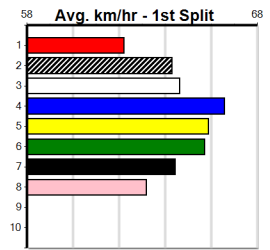

MEADOWS CONFERENCE & EVENTS

Distance: 525m, Race Type: Grade 5, Total Prizemoney: $3,340
1st: $2,230, 2nd: $690, 3rd: $345, 4th: $75

Watchdog Tips:

Bet:

Form Box Wgt Dist Track Date Time BON Margin 1st/2nd (Time) PIR Checked Comment W/R Split 1 S/P Grade

SWEATY HAND [5]

WF Dog Jul-20 Sire: FERNANDO BALE Dam: CHEEKY HAND Trainer: Vanessa Johnson (Newborough)

Owner(s): V Johnson
Winning Distances: < 300m (0) 300 - 399m (4) 400 - 499m (3) 500 - 599m (2) 600 - 699m (0) > 700m (0)

Winning Weights: 30.6(2) 30.8(1) 31.0(1) 31.8(1) 32.3(2) 32.5(1) 32.6(1)

Table with columns: Pos, Wgt, Dist, Track, Date, Time, BON, Margin, 1st/2nd (Time), PIR, Checked, Comment, W/R, Split 1, S/P, Grade. Includes race results for SWEATY HAND.

Last 3 wins NOT included above

Table with columns: Pos, Wgt, Dist, Track, Date, Time, BON, Margin, 1st/2nd (Time), PIR, Checked, Comment, W/R, Split 1, S/P, Grade. Includes previous race results.

Box History

Box History table with columns: Bx, 1st, 2nd, 3rd, 4th, 5th, 6th, 7th, 8th. Includes prize and start information.

1

SWEET ACES [5]

BD Bitch Dec-21 Sire: JS FLAMIN ACE Dam: LITTLE BIT SWEET Trainer: Margery Quick (Haddon) ENG GEL 2024-08-06

Owner(s): M Quick
Winning Distances: < 300m (0) 300 - 399m (1) 400 - 499m (3) 500 - 599m (0) 600 - 699m (0) > 700m (0)

Winning Weights: 27.1(1) 27.7(1) 28.7(1) 29.1(1)

Table with columns: Pos, Wgt, Dist, Track, Date, Time, BON, Margin, 1st/2nd (Time), PIR, Checked, Comment, W/R, Split 1, S/P, Grade. Includes race results for SWEET ACES.

Last 3 wins NOT included above

Table with columns: Pos, Wgt, Dist, Track, Date, Time, BON, Margin, 1st/2nd (Time), PIR, Checked, Comment, W/R, Split 1, S/P, Grade. Includes previous race results.

Box History

Box History table with columns: Bx, 1st, 2nd, 3rd, 4th, 5th, 6th, 7th, 8th. Includes prize and start information.

2

MARAI BALE (NSW)[5]

BD Bitch May-22 Sire: CHRISTO BALE Dam: HAE ALLEN Trainer: Rebecca Gibbons (Avalon)

Owner(s): B Wheeler
Winning Distances: < 300m (0) 300 - 399m (0) 400 - 499m (3) 500 - 599m (0) 600 - 699m (0) > 700m (0)

Winning Weights: 26.2(1) 26.6(1) 26.8(1)

Table with columns: Pos, Wgt, Dist, Track, Date, Time, BON, Margin, 1st/2nd (Time), PIR, Checked, Comment, W/R, Split 1, S/P, Grade. Includes race results for MARAI BALE.

Last 3 wins NOT included above

Table with columns: Pos, Wgt, Dist, Track, Date, Time, BON, Margin, 1st/2nd (Time), PIR, Checked, Comment, W/R, Split 1, S/P, Grade. Includes previous race results.

Box History

Box History table with columns: Bx, 1st, 2nd, 3rd, 4th, 5th, 6th, 7th, 8th. Includes prize and start information.

3

DEEP FEVER [5]

F Dog Sep-20 Sire: HOSTILE Dam: QUICK SUCCESSION Trainer: Allan Meyer (Hoppers Crossing)

Owner(s): D Spence
Winning Distances: < 300m (0) 300 - 399m (2) 400 - 499m (6) 500 - 599m (8) 600 - 699m (0) > 700m (0)

Winning Weights: 30.4(1) 30.7(1) 31.1(2) 31.4(4) 31.5(1) 31.7(1) 31.8(1) 32.0(2) 32.1(2) 32.2(1)

Table with columns: Pos, Wgt, Dist, Track, Date, Time, BON, Margin, 1st/2nd (Time), PIR, Checked, Comment, W/R, Split 1, S/P, Grade. Includes race results for DEEP FEVER.