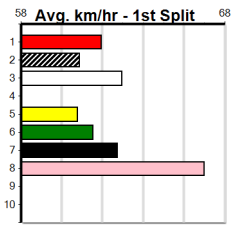

SPORTSBET WE LET THE DOGS OUT

Distance: 450m, Race Type: Maiden, Total Prizemoney: $2,535
1st: $1,680, 2nd: $520, 3rd: $260, 4th: $75

1
6:55PM
(VIC time)

PAW JUDAS (3) has continued to improve with each run and he can burn them off through the bend.
MORAIN WALLY (7) was far from disgraced when placed on debut and he will be prominent
throughout. PAW MAVEN (1) has the good draw

Watchdog Tips: **3** **7** **1** **5** **Bet:** **Box Quinella 1,3,7 ($10 for 333.33%)**