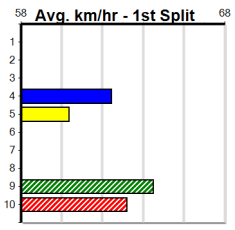

A1 SIGNAGE

Distance: 390m, Race Type: Maiden, Total Prizemoney: $2,535
1st: $1,680, 2nd: $520, 3rd: $260, 4th: $75

2
7:18PM
(VIC time)

SO NAIVE (8) is a well bred type and her dam line has produced numerous star performers.
CRACKERJACK MATT (9) Looks an improver, place MAXIMUM REED (2) is another well bred type and she is a member of a very strong kennel.

Watchdog Tips: **8** **9** **3** **7** **Bet:** **Box Quinella 3,8,9 ($10 for 333.33%)**