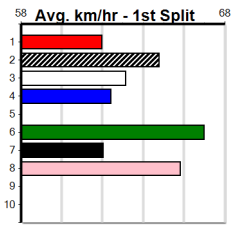

ENG GEL 2024-08-09

ENG BEN 2024-08-09

TOWN & COUNTRY LINE MARKING

Distance: 390m, Race Type: Mixed 6/7, Total Prizemoney: \$2,925
1st: \$1,950, 2nd: \$600, 3rd: \$300, 4th: \$75

10
10:02PM
(VIC time)

CUSTARD ART (1) was a dazzling 22.42 debut winner here and he is drawn to lead throughout again. TAKUMI BALE (2) has a nice turn of foot and he can follow the red through early on. SMOKIN' GRACIE (8) is racing with confidence at present.