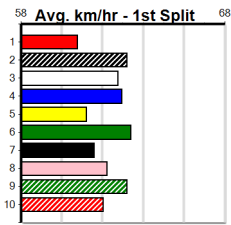

SPORTSBET MAIDEN FINAL

Distance: 390m, Race Type: Maiden Final, Total Prizemoney: \$2,925
1st: \$1,950, 2nd: \$600, 3rd: \$300, 4th: \$75

9

9:40PM

(VIC time)

PAW REX (3) was a cracking 22.26 debut winner here and he will prove hard to reel in again. PAW QUARK (2) was a strong 22.36 heat winner and he will be even better for the run. BLACK EMU (1) is drawn to get every chance.