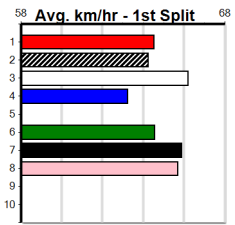

GRV DISTANCE RACING

Distance: 660m, Race Type: Grade 5, Total Prizemoney: $3,940
1st: $2,640, 2nd: $815, 3rd: $410, 4th: $75

Watchdog Tips: **8** **4** **1** **6** **Bet:** **Trifecta 4,8/1,4,8/1,3,4,6,7,8 ($10 - 62.5%)**

YOUR COLOUR ROOM (8) is a huge talent when right and he will find this a lot easier than his most recent racing. GALACTIC SPARTAN (4) is showing promise and he should be suited to this distance range. NINETYMILE VENOM (1) is drawn to get the breaks.