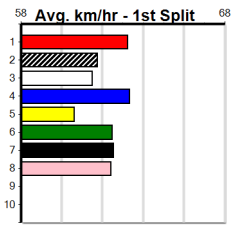

Trainer:
 Owner(s):

SOUTHERN SHEETMETAL (1-3 WINS)

Distance: 450m, Race Type: Restricted Win, Total Prizemoney: \$2,925
1st: \$1,950, 2nd: \$600, 3rd: \$300, 4th: \$75

5

8:22PM

(VIC time)

ZIPPING KENDRICK (4) has won three of four here and he will find this easier than his most recent racing. BOMB LUCA (2) is showing promise and he should be able to clear the red early on. ZIPPING CARUSO (1) is drawn to get all the breaks.