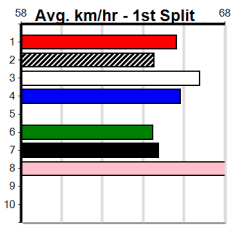

BALLARAT ENDURO SERIES PRELUDE 3

Distance: 545m, Race Type: Special Event, Total Prizemoney: \$3,875
 1st: \$2,600, 2nd: \$800, 3rd: \$400, 4th: \$75

6

8:42PM

(VIC time)

CRACKERJACK ARET (1) is drawn to hold the early lead and he has track record type of talent when on the arm. HE SHINES (2) is an enormous talent and he just needs a little room in the early stages. SUNNYSIDE JO (4) can come out running.