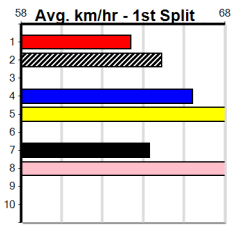

TUDOR ELECTRICAL

Distance: 390m, Race Type: Free For All, Total Prizemoney: $3,360
1st: $2,250, 2nd: $690, 3rd: $345, 4th: $75

4
7:58PM
(VIC time)

GUNAI PRINCE (5) owns a sizzling 21.88 PB here and he will appreciate the smaller line-up.
WRONG BIAS (2) has a great record here and he is near faultless at box rise. ASTON SHEERAN (8)
may be the value runner.

Watchdog Tips: **5** **2** **8** **4** **Bet:** **Win 5**

Form	Box	Weight	Dist	Track	Date	Time	BON	Margin	1st/2nd (Time)	PIR	Checked	Comment	W/R	Split 1	S/P	Grade

1 WHERE'S WALTER [3] *Racing well but this is harder, prefer others*
BK D Sep-20 HOSTILE QUICK SUCCESSION $12.00

1st (7)	34.8	390	BAL	R10	10-Jul-24	22.24	21.82	0.50	BLACK VIPER (22.25)	M/11	.	SW	.	8.53	$32.20	5F
3rd (7)	34.8	390	BAL	R11	17-Jul-24	22.44	21.95	7.00	LASTON FANTASTIC (21.95)	S/54	.	.	.	8.71	$26.30	X45
1st (5)	34.7	390	BAL	R10	24-Jul-24	22.24	22.18	1.75	LDOT'S REDEEMER (22.35)	Q/21	.	.	.	8.51	$2.20	X45
2nd (2)	34.8	450	BAL	R6	31-Jul-24	25.48	25.24	3.5	JETSTREAM ICON (25.24)	Q/112	.	.	.	6.54	$16.40	X45

Owner(s): A Mooney

Winning Boxes

1	2	3	4	5	6	7	8
2	2	1		2	2	3	2
Prize	$45,435.00						
Best	22.04						
Starts	88-14-18-17						
Trk/Dst	48-6-12-13						
APM	$12550						

2 WRONG BIAS [3] *Faultless early, great record here, clear danger*
WF D Aug-21 FERNANDO BALE CAPTAIN JACKIE $2.40

5th (8)	28.8	460	WGL	R6	25-Jun-24	26.25	25.61	3.5	DEADLY CLASS (26.01)	M/335	.	.	.	6.65	$2.20	5
5th (5)	29.4	390	SHP	R5	15-Jul-24	22.52	22.02	6.00	LIMANI (22.12)	Q/55	.	.	.	8.63	$3.10	X34
3rd (6)	29.1	425	BEN	R6	19-Jul-24	24.56	23.78	12.00	MOCK FISH (23.78)	S/773	.	.	.	6.87	$11.70	X45
1st (7)	28.8	400	WGL	R4	30-Jul-24	22.82	22.45	0.75	LBO RHAPSODY (22.87)	M/21	.	SW	.	8.50	$2.30	FFA

Owner(s): A Connell

Winning Boxes

1	2	3	4	5	6	7	8
4	2	1	4	1		2	2
Prize	$104,265.00						
Best	21.90						
Starts	54-16-14-9						
Trk/Dst	7-3-3-1						
APM	$57210						

3 *** VACANT BOX ***

Trainer:
Owner(s):

4 SECRET REEF [4] *Resuming, may need a run or two, place*
BK D Dec-21 MY REDEEMER BOQUILLA $10.00

4th (7)	32.7	390	SHP	R11	08-Apr-24	22.34	21.71	4.50	MISS HAZEL (22.03)	M/45	.	.	.	8.47	$4.00	5
2nd (3)	33.3	390	BAL	R4	14-Apr-24	22.56	22.49	0.75	POWER OUT (22.51)	M/33	.	.	.	8.56	$4.70	4
1st (3)	32.9	390	SHP	R10	22-Apr-24	21.98	21.96	2.75	STARLIGHT MINI (22.16)	M/11	.	SW	.	8.35	$3.70	X45
2nd (1)	33.2	450	SHP	R8	13-May-24	25.30	25.06	1.75	DOCHERTY (25.19)	M/212	.	.	.	6.58	$6.50	X45

Owner(s): M Carter

Winning Boxes

1	2	3	4	5	6	7	8
1	1	3				1	1
Prize	$20,060.00						
Best	21.91						
Starts	22-7-7-1						
Trk/Dst	3-1-2-0						
APM	$6090						

5 GUNAI PRINCE [2] *Explodes mid race, powerful type, go close*
BK D Feb-21 MY REDEEMER GUNAI GOSSIP $2.40

1st (3)	30.0	390	SHP	R9	20-May-24	22.07	22.02	1.25	CINNABAR ICON (22.15)	M/11	.	.	.	8.26	$3.10	X34
1st (2)	29.9	390	BAL	R10	03-Jul-24	22.15	22.02	0.05	TIGGERLONG GAS (22.15)	M/11	.	SW	.	8.34	$2.60	X34
2nd (6)	29.8	300	HVL	R7	19-Jul-24	16.80	16.74	1.00	GRETEL'S GIRL (16.74)	M/3	.	.	.	3.95	$1.50	X45
5th (2)	30.1	390	SHP	R7	22-Jul-24	22.27	22.04	2.75	LEXALTED (22.09)	Q/13	.	.	.	8.35	$4.10	FFA

Owner(s): J Martin

Winning Boxes

1	2	3	4	5	6	7	8
2	5	3	3	2	3	2	
Prize	$75,920.00						
Best	21.88						
Starts	67-20-23-11						
Trk/Dst	13-5-4-2						
APM	$12872						

6 *** VACANT BOX ***

Trainer:
Owner(s):