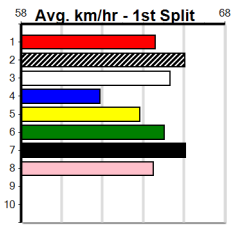

BALLARAT ENDURO SERIES PRELUDE 4

Distance: 545m, Race Type: Special Event, Total Prizemoney: $3,875
1st: $2,600, 2nd: $800, 3rd: $400, 4th: $75

7
9:02PM
(VIC time)

BOROUGH BANKER (3) was dominant in his 31.28 win here and he looks very well graded again. MAXIMUM LYN (2) led for a long way two runs back and she can run a cheeky race. JAMIE BALE (7) just needs luck in the early stages

Watchdog Tips: **3** **2** **7** **6** **Bet:** **Box Quinella 2,3,7 ($10 for 333.33%)**