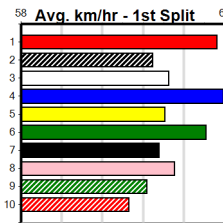

SJC CONCRETING

Distance: 390m, Race Type: Grade 5, Total Prizemoney: $2,925
1st: $1,950, 2nd: $600, 3rd: $300, 4th: $75

3

7:38PM
(VIC time)

ASTON ZINGARA (1) is drawn to hold the early lead and she will be carving out time on the arm.
SCENIC COURT (4) can come out running and she will pressure the red for most of the journey.
TENSION HEAD (3) just needs room to muster.

Watchdog Tips:

1

4

3

2

Bet:

Win 1