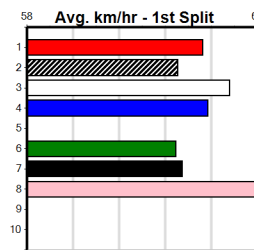

BALLARAT ENDURO SERIES PRELUDE 3

Distance: 545m, Race Type: Special Event, Total Prizemoney: $3,875
1st: $2,600, 2nd: $800, 3rd: $400, 4th: $75

CRACKERJACK ARET (1) is drawn to hold the early lead and he has track record type of talent when on the arm. HE SHINES (2) is an enormous talent and he just needs a little room in the early stages. SUNNYSIDE JO (4) can come out running.

Watchdog Tips: 1 2 4 3 Bet: Trifecta 1,2/1,2,4/1,2,3,4 ($10 - 125%)

CRACKERJACK ARET [3] Huge talent, drawn to lead, watch the clock $2.80
RF Dog Feb-21 Sire: FERNANDO BALE Dam: MAXIMUM KACK
Owner(s): J Cooper
Trainer: Jordan Cooper (Lethbridge)
Winning Distances: < 300m (0) 300 - 399m (0) 400 - 499m (10) 500 - 599m (7) 600 - 699m (1) > 700m (0)
Winning Weights: 31.2(1) 31.3(2) 31.4(1) 31.6(1) 31.7(1) 31.9(2) 32.0(1) 32.1(3) 32.4(4) 32.5(2)

HE SHINES [5] Needs room early but has the engine, danger $3.20
BK Dog Jan-22 Sire: SHIMA SHINE Dam: AMARA LUCY
Owner(s): G Connell
Trainer: David Kerr (Caldermeade)
Winning Distances: < 300m (0) 300 - 399m (0) 400 - 499m (6) 500 - 599m (1) 600 - 699m (0) > 700m (0)
Winning Weights: 31.2(1) 32.1(1) 32.4(2) 32.7(1) 32.8(2)

FLED THE SCENE [5] Racing well, settles on the speed, keep safe $7.50
BK Dog Dec-21 Sire: FERNANDO BALE Dam: ELUSIVE JEWEL
Owner(s): N Beltran
Trainer: Graham Glass (Kyabram)
Winning Distances: < 300m (0) 300 - 399m (0) 400 - 499m (0) 500 - 599m (9) 600 - 699m (2) > 700m (0)
Winning Weights: 33.7(3) 33.8(1) 34.2(1) 34.5(1) 34.6(3) 35.0(1) 35.1(1)

SUNNYSIDE JO [5] In form, can come out running, major player $4.60
RBD Bitch Jan-21 Sire: MY REDEEMER Dam: MINTER BEE
Owner(s): P Connell
Trainer: David Kerr (Caldermeade)
Winning Distances: < 300m (0) 300 - 399m (0) 400 - 499m (6) 500 - 599m (6) 600 - 699m (2) > 700m (3)
Winning Weights: 26.5(1) 26.6(2) 26.7(1) 26.8(5) 26.9(2) 27.1(1) 27.3(2) 27.4(1) 27.5(1) 27.8(1)

*** VACANT BOX ***
Sire: Dam:
Owner(s):
Trainer:
Winning Distances: < 300m (0) 300 - 399m (0) 400 - 499m (0) 500 - 599m (0) 600 - 699m (0) > 700m (0)
Winning Weights:

1

2

3

4

5