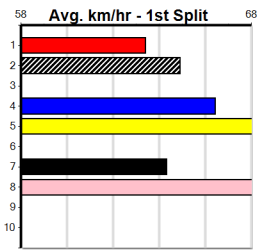

TUDOR ELECTRICAL

Distance: 390m, Race Type: Free For All, Total Prizemoney: $3,360
1st: $2,250, 2nd: $690, 3rd: $345, 4th: $75

GUNAI PRINCE (5) owns a sizzling 21.88 PB here and he will appreciate the smaller line-up.
WRONG BIAS (2) has a great record here and he is near faultless at box rise. ASTON SHEERAN (8) may be the value runner.

Watchdog Tips: **5** **2** **8** **4** **Bet:** Win 5

Form Box	Wgt	Dist	Track	Date	Time	BON	Margin	1st/2nd (Time)	PIR	Checked	Comment	WR	Split 1	S/P	Grade	
1	WHERE'S WALTER [3] Racing well but this is harder, prefer others $12.00															
	BK Dog			Sep-20			Sire: HOSTILE			Dam: QUICK SUCCESSION			Trainer: Andrew Mooney (Amherst)			
	Owner(s): A Mooney															
	Winning Distances: < 300m (0) 300 - 399m (6) 400 - 499m (8) 500 - 599m (0) 600 - 699m (0) > 700m (0)															
	Winning Weights: 33.3(1) 34.2(1) 34.6(2) 34.7(2) 34.8(2) 34.9(1) 35.1(1) 35.2(1) 35.3(1) 35.4(1) 35.6(1)															
	3rd (1)	34.6	450	BAL	R8	12-Jun-24	25.53	25.31	3.00L NASHVILLE BALE (25.34)	M/223	.	.	.	6.54	$11.50	X45
	4th (7)	34.4	390	BAL	R7	19-Jun-24	22.49	21.91	6.00L ARANDT'S GIRL (22.09)	M/56	.	.	.	8.61	$18.00	X45
	4th (5)	34.7	410	HOR	R5	25-Jun-24	23.36	23.07	4.25L MR. BEETS (23.07)	M/54	.	.	.	10.49	$27.20	X34
	2nd (4)	34.6	390	BAL	R5	03-Jul-24	22.41	22.02	1.00L NO RIGHT TURNS (22.36)	M/22	.	.	.	8.59	$29.50	5H
	1st (7)	34.8	390	BAL	R10	10-Jul-24	22.24	21.82	0.50L BLACK VIPER (22.25)	M/11	.	SW	.	8.53	$32.20	5F
3rd (7)	34.8	390	BAL	R11	17-Jul-24	22.44	21.95	7.00L ASTON FANTASTIC (21.95)	S/54	.	.	.	8.71	$26.30	X45	
1st (5)	34.7	390	BAL	R10	24-Jul-24	22.24	22.18	1.75L DOT'S REDEEMER (22.35)	Q/21	.	.	.	8.51	$2.20	X45	
2nd (2)	34.8	450	BAL	R6	31-Jul-24	25.48	25.24	3.5L JETSTREAM ICON (25.24)	Q/112	.	.	.	6.54	$16.40	X45	
Last 3 wins NOT included above																
1st (7)	35.4	390	BAL	R12	08-Nov-23	22.15	21.76	3.5L LIZZY MILICI (21.76)	M/11	.	.	.	8.29	$19.30	5	
1st (8)	34.9	410	HOR	R5	07-May-24	23.17	23.12	1.75L COSMIC JOURNEY (23.28)	M/11	.	.	.	10.24	$5.80	X45	
1st (3)	34.7	425	BEN	R11	31-May-24	24.35	23.72	5.50L MYRNIONG STORM (24.73)	M/851	.	.	.	6.71	$33.10	5	
Box History																
Bx	1st	2nd	3rd	4th	5th	6th	7th	8th								
1	2	1	1	3	3											
2	2	4	1		2	2	2									
3	1	2	1	1	1	2										
4		3	3	2	1	3										
5	2	2	1	4	1											
6	2		2	1	2		2									
7	3	3	5	2		1	2	1								
8	2	3	3	1												
Prize	$45435.00															
Best Starts	22.04(1)-2/1/23															
Trk/Dts	88-14-18-17															
APM	48-6-12-13 12550															
2	WRONG BIAS [3] Faultless early, great record here, clear danger $2.40															
	WF Dog			Aug-21			Sire: FERNANDO BALE			Dam: CAPTAIN JACKIE			Trainer: David Kerr (Caldermeade)			
	Owner(s): A Connell															
	Winning Distances: < 300m (0) 300 - 399m (5) 400 - 499m (11) 500 - 599m (0) 600 - 699m (0) > 700m (0)															
	Winning Weights: 28.6(3) 28.8(5) 28.9(4) 29.0(2) 29.2(1) 29.6(1)															
	3rd (4)	28.6	390	BAL	R3	31-May-24	22.17	21.79	5.50L LAMIA MILA (21.79)	Q/33	.	.	.	8.53	$12.10	S
	2nd (1)	28.8	390	BAL	R6	06-Jun-24	22.31	21.80	7.00L HOUSE OF TURBO (21.84)	Q/12	.	.	.	8.40	$3.90	SH
	1st (3)	28.9	390	SHP	R6	15-Jun-24	21.98	21.85	0.75L LAMIA MILA (22.02)	Q/22	.	SW	.	8.24	$33.50	GL
	3rd (1)	29.2	425	BEN	R5	21-Jun-24	24.05	23.62	6.50L LAMIA MILA (23.62)	Q/222	.	.	.	6.50	$4.10	X45
	5th (8)	28.8	460	WGL	R6	25-Jun-24	26.25	25.61	3.5L DEADLY CLASS (26.01)	M/335	.	.	.	6.65	$2.20	5
5th (5)	29.4	390	SHP	R5	15-Jul-24	22.52	22.02	6.00L IMANI (22.12)	Q/55	.	.	.	8.63	$3.10	X34	
3rd (6)	29.1	425	BEN	R6	19-Jul-24	24.56	23.78	12.00L MOCK FISH (23.78)	S/773	.	.	.	6.87	$11.70	X45	
1st (7)	28.8	400	WGL	R4	30-Jul-24	22.82	22.45	0.75L BO RHAPSODY (22.87)	M/21	.	SW	.	8.50	$2.30	FFA	
Last 3 wins NOT included above																
1st (4)	28.6	410	HOR	R3	01-Mar-24	23.03	23.03	2.50L SPRING GONZALES (23.19)	Q/11	.	SW	.	10.12	$1.60	5H	
1st (1)	28.9	410	HOR	R6	08-Mar-24	23.07	22.92	1.00L HIDDEN STONES (23.14)	Q/11	.	SW	.	10.20	$1.60	5F	
1st (1)	28.8	400	WGL	R5	09-Apr-24	22.57	22.19	1.25L MY NEO (22.66)	Q/11	.	.	.	8.26	$2.20	FFA	
Box History																
Bx	1st	2nd	3rd	4th	5th	6th	7th	8th								
1	4	3	1													
2	2	4	2			2										
3	1	3			1