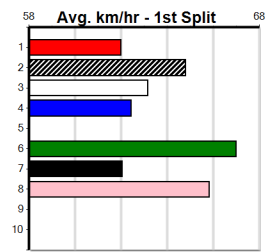

Distance: 390m, Race Type: Mixed 6/7, Total Prizemoney: \$2,925
 1st: \$1,950, 2nd: \$600, 3rd: \$300, 4th: \$75

CUSTARD ART (1) was a dazzling 22.42 debut winner here and he is drawn to lead throughout again. TAKUMI BALE (2) has a nice turn of foot and he can follow the red through early on. SMOKIN' GRACIE (8) is racing with confidence at present.