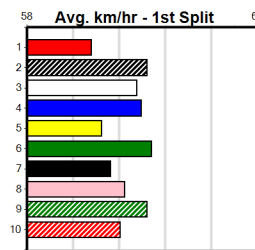

SPORTSBET MAIDEN FINAL

9

9:40PM

(VIC time)

Distance: 390m, Race Type: Maiden Final, Total Prizemoney: $2,925
1st: $1,950, 2nd: $600, 3rd: $300, 4th: $75

PAW REX (3) was a cracking 22.26 debut winner here and he will prove hard to reel in again. PAW QUARK (2) was a strong 22.36 heat winner and he will be even better for the run. BLACK EMU (1) is drawn to get every chance.

Watchdog Tips: **3** **2** **1** **8** **Bet:** Box Quinella 1,2,3 ($10 for 333.33%)

Form	Box	Wgt	Dist	Track	Date	Time	BON	Margin	1st/2nd (Time)	PIR	Checked	Comment	WR	Split 1	S/P	Grade	
1	BLACK EMU [M] Far from disgraced here on debut, threat $4.60																
	BK	Dog			Oct-22			Sire: ASTON RUPEE	Dam: BOOM FOOT		Trainer: Natalie Pace (Kurunjang)						
	Owner(s): GEMDOGS (SYN), R Edgerton, I Marston, S Marsden																
	Winning Distances: < 300m (0) 300 - 399m (0) 400 - 499m (0) 500 - 599m (0) 600 - 699m (0) > 700m (0)																
	Winning Weights:																
	2nd (1)	35.9	390	BAL	R2	31-Jul-24	22.46	22.17	3.00L	PAW REX (22.26)	Q/22				8.64	$4.00	MH
	Last 3 wins NOT included above																
	Box History																
	Bx	1st	2nd	3rd	4th	5th	6th	7th	8th								
	1		1														
2																	
3																	
4																	
5																	
6																	
7																	
8																	
Prize Best										$520.00							
Starts										22.46(1)-31/7/24							
Trk/Dts										1-0-1-0							
APM										1-0-1-0 520							
2	PAW QUARK (NSW)[7] Impressive on debut, good muster, danger $4.80																
	BK	Dog			Jan-23			Sire: BERNARDO	Dam: DYNA GARNER		Trainer: Mark Delbridge (Balliang)						
	Owner(s): B Wheeler																
	Winning Distances: < 300m (0) 300 - 399m (1) 400 - 499m (0) 500 - 599m (0) 600 - 699m (0) > 700m (0)																
	Winning Weights: 32.9(1)																
	1st (4)	32.9	390	BAL	R4	31-Jul-24	22.36	22.17	2.50L	FOUR PIES SAINT (22.53)	Q/22		SW		8.45	$8.00	MH
	Last 3 wins NOT included above																
	Box History																
	Bx	1st	2nd	3rd	4th	5th	6th	7th	8th								
	1																
2																	
3																	
4	1																
5																	
6																	
7																	
8																	
Prize Best										$1680.00							
Starts										22.36(4)-31/7/24							
Trk/Dts										1-1-0-0							
APM										1-1-0-0 1680							
3	PAW REX (NSW)[7] Slashing heat winner, can cross and lead, yes $3.00																
	BE	Dog			Jan-23			Sire: BERNARDO	Dam: DYNA GARNER		Trainer: Mark Delbridge (Balliang)						
	Owner(s): B Wheeler																
	Winning Distances: < 300m (0) 300 - 399m (1) 400 - 499m (0) 500 - 599m (0) 600 - 699m (0) > 700m (0)																
	Winning Weights: 31.7(1)																
	1st (5)	31.7	390	BAL	R2	31-Jul-24	22.26	22.17	3.00L	BLACK EMU (22.46)	M/11				8.48	$7.90	MH
	Last 3 wins NOT included above																
	Box History																
	Bx	1st	2nd	3rd	4th	5th	6th	7th	8th								
	1																
2																	
3																	
4																	
5	1																
6																	
7																	
8																	
Prize Best										$1680.00							
Starts										22.26(5)-31/7/24							
Trk/Dts										1-1-0-0							
APM										1-1-0-0 1680							
4	PAW NITRO (NSW)[M] Showing promise but the draw is a worry, tested $10.00																
	BD	Dog			Jan-23			Sire: BERNARDO	Dam: DYNA GARNER		Trainer: Mark Delbridge (Balliang)						
	Owner(s): B Wheeler																
	Winning Distances: < 300m (0) 300 - 399m (0) 400 - 499m (0) 500 - 599m (0) 600 - 699m (0) > 700m (0)