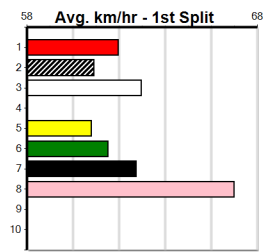

1

6:55PM

(VIC time)

Distance: 450m, Race Type: Maiden, Total Prizemoney: $2,535
1st: $1,680, 2nd: $520, 3rd: $260, 4th: $75

PAW JUDAS (3) has continued to improve with each run and he can burn them off through the bend.
MORAINE WALLY (7) was far from disgraced when placed on debut and he will be prominent throughout. PAW MAVEN (1) has the good draw

Watchdog Tips: **3** **7** **1** **5** **Bet:** Box Quinella 1,3,7 ($10 for 333.33%)

Form Box	Wgt	Dist	Track	Date	Time	BON	Margin	1st/2nd (Time)	PIR	Checked	Comment	WR	Split 1	S/P	Grade	
1	PAW MAVEN (NSW)[M] Far from disgraced last time, well drawn, threat $4.80															
	BK Dog Jan-23 Sire: BERNARDO Dam: DYNA GARNER Trainer: Mark Delbridge (Balliang)															
	Owner(s): B Wheeler															
	Winning Distances: < 300m (0) 300 - 399m (0) 400 - 499m (0) 500 - 599m (0) 600 - 699m (0) > 700m (0)															
	Winning Weights:															
	4th (5)	31.0	400	GEL	R2	19-Jul-24	23.30	22.49	4.50L JUNGLE FIREBALL (22.99)	M/34				8.62	$5.50	M
	4th (7)	30.8	425	BEN	R1	26-Jul-24	24.61	23.79	9.50L SPENCER (23.96)	S/774				6.85	$4.80	M
	3rd (3)	30.8	460	GEL	R2	02-Aug-24	26.53	26.02	4.50L PAW ALEXIS (26.22)	M/333		SW		6.85	$6.50	M
	Last 3 wins NOT included above															
	Box History															

2	ZERO MONSTER [M] Showed good early burn two runs back, place $7.00															
	BK Bitch Oct-22 Sire: FERNANDO BALE Dam: FABRIOLA ZERO Trainer: Thomas Dailly (Anakie)															
	Owner(s): DAILLY GREYHOUND FARMS (SYN), G Dailly, T Dailly															
	Winning Distances: < 300m (0) 300 - 399m (0) 400 - 499m (0) 500 - 599m (0) 600 - 699m (0) > 700m (0)															
	Winning Weights:															
	6th (3)	23.6	460	GEL	R3	28-Jun-24	26.80	25.58	8.00L PAW OCTAVIA (26.25)	S/676				6.98	$16.60	MH
	8th (6)	23.6	450	BAL	R3	03-Jul-24	26.46	25.11	16.00 MERL'S LAD (25.41)	M/678				6.89	$23.20	M
	2nd (8)	23.8	450	BAL	R1	10-Jul-24	26.11	25.02	4.75L IVORY PYGMY (25.78)	Q/222				6.78	$7.70	M
	5th (8)	23.8	450	BAL	R1	17-Jul-24	26.23	25.28	5.50L SHARAPOVA STAR (25.85)	Q/224				6.66	$11.90	M
	2nd (2)	23.8	460	GEL	R3	23-Jul-24	26.30	25.95	3.5L ZIPPING CARUSO (26.06)	M/222				6.76	$4.20	M

3	PAW JUDAS (NSW)[M] Improving with each run, solid muster, yes $3.40															
	BEF Dog Dec-22 Sire: BERNARDO Dam: HADARAH BALE Trainer: Mark Delbridge (Balliang)															
	Owner(s): B Wheeler															
	Winning Distances: < 300m (0) 300 - 399m (0) 400 - 499m (0) 500 - 599m (0) 600 - 699m (0) > 700m (0)															
	Winning Weights:															
	5th (6)	31.9	460	GEL	R3	19-Jul-24	26.92	25.17	11.00 BRONZE (26.18)	M/655				7.00	$3.50	M
	3rd (8)	31.8	390	WBL	R1	25-Jul-24	22.60	22.11	1.5L PAW PENELOPE (22.50)	M/44				8.84	$9.20	MH
	2nd (1)	31.6	390	WBL	R2	01-Aug-24	22.49	21.93	1.5L PAW LAUREN (22.39)	M/44				8.86	$3.80	MF
	Last 3 wins NOT included above															
	Box History															

4	VISTA VANADIUM [M] Litter mate to the five, watch betting moves $7.50															
	RBD Dog Oct-22 Sire: ASTON RUPEE Dam: GYPSY VISTA Trainer: Thomas Dailly (Anakie)															
	Owner(s): G Dailly															
	Winning Distances: < 300m (0) 300 - 399m (0) 400 - 499m (0) 500 - 599m (0) 600 - 699m (0) > 700m (0)															
	Winning Weights:															
	Last 3 wins NOT included above															
	Box History