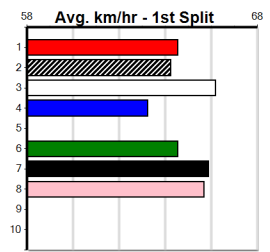

GRV DISTANCE RACING

Distance: 660m, Race Type: Grade 5, Total Prizemoney: $3,940
1st: $2,640, 2nd: $815, 3rd: $410, 4th: $75

YOUR COLOUR ROOM (8) is a huge talent when right and he will find this a lot easier than his most recent racing. GALACTIC SPARTAN (4) is showing promise and he should be suited to this distance range. NINETYMILE VENOM (1) is drawn to get the breaks.

Watchdog Tips: **8** **4** **1** **6** **Bet:** **Trifecta 4,8/1,4,8/1,3,4,6,7,8 ($10 - 62.5%)**

Form Box	Wgt	Dist	Track	Date	Time	BON	Margin	1st/2nd (Time)	PIR	Checked	Comment	WR	Split 1	S/P	Grade

1

NINETYMILE VENOM (QLD)[5] Drawn to be prominent throughout, threat **$6.00**

BK Dog Aug-21 Sire: FERNANDO BALE Dam: NINETYMILE STAR

Owner(s): Ninetymile Kennels (SYN), B Whitford, G Whitford, C Johnson
Winning Distances: < 300m (0) 300 - 399m (0) 400 - 499m (3) 500 - 599m (3) 600 - 699m (2) > 700m (0)
Winning Weights: 30.8(3) 30.9(1) 31.0(1) 31.1(1) 31.2(1) 31.5(1)

1st (7)	30.8	461	HOB	R7	22-Feb-24	25.99	25.37	0.75L ROXY ROCKER (26.03)	0				5.13	$2.70	4
6th (2)	31.7	525	MEP	R6	01-May-24	30.31	29.74	4.00L LAUNCH CODE (30.04)	M/7777				5.33	$13.10	X45
6th (4)	31.7	515	SAP	R6	17-Jun-24	30.05	29.74	4.50L CRACKERJACK ROB (29.74)	M/6666		SW		5.36	$2.90	X45
5th (8)	31.9	600	MEA	R6	22-Jun-24	35.02	34.06	4.50L EXTREMELY POTENT (34.72)	M/4555				9.37	$17.40	5H
1st (6)	31.5	600	MEP	R8	03-Jul-24	34.91	34.91	2.50L SERENE EQUITY (35.08)	M/2221				9.18	$6.90	X45
3rd (8)	31.6	600	MEP	R8	10-Jul-24	34.87	34.78	1.5L WBLEC WRANGLER (34.78)	M/2222				9.21	$1.70	X45
7th (2)	31.8	595	SAP	R8	22-Jul-24	35.57	34.51	16.00 FERNANDO GOMEZ (34.51)	M/6688				9.87	$3.10	X45
3rd (1)	31.9	660	BEN	R8	26-Jul-24	38.16	37.83	5.00L DRILL SERGEANT (37.83)	M/2223				4.31	$10.10	S

Last 3 wins NOT included above

1st (1)	31.1	600	LCN	R4	27-Jan-24	34.65	34.65	0.75L ELSA BOLONEY (34.69)	0		B SWAB		9.61	$3.00	FFA
1st (3)	31.0	515	LCN	R7	05-Feb-24	29.48	29.48	1.75L READY TO STING (29.60)	0				5.16	$3.20	X45
1st (2)	30.9	599	HOB	R4	08-Feb-24	33.89	33.89	6.00L ROJO HAYLEY (34.29)	0				5.14	$1.70	X45

Box History

Bx	1st	2nd	3rd	4th	5th	6th	7th	8th
1	1	1	2	1	1			
2	1					2	1	
3	2			1	1			
4	1	1	2	3		2		
5		1	1	1			1	
6	1			1		1		
7	2	1				1		
8			1		1			

Prize Best Starts Trk/Dts APM: $33035.00 FSH 36-8-4-6 0-0-0-0 10410

Trainer: Ashlee Terry (Lara)