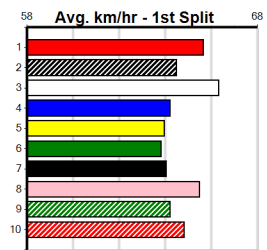

PAUA OF BUDDY AT STUD

Distance: 450m, Race Type: Grade 5, Total Prizemoney: $2,925
1st: $1,950, 2nd: $600, 3rd: $300, 4th: $75

MAGNUM RIOT (8) is far better than his past two and he has the speed to cross in the early stages.
SYDNEY SHOW (1) returned to form at Bendigo and he is drawn to get all the breaks. BETSIE
BALE (4) is a more than capable type.

Watchdog Tips:	8	1	4	6	Bet:	Win 8

Form Box	Wgt	Dist	Track	Date	Time	BON	Margin	1st/2nd (Time)	PIR	Checked	Comment	WR	Split 1	S/P	Grade
1															
SYDNEY SHOW [5] Returned to form at Bendigo, main danger $4.00															
LTFW Dog Sep-21 Sire: FERNANDO BALE Dam: SUPER TORA Trainer: Ronald Rogers (Long Gully)															
Owner(s): D Bunn															
Winning Distances: < 300m (0) 300 - 399m (0) 400 - 499m (7) 500 - 599m (3) 600 - 699m (0) > 700m (0)															
Winning Weights: 31.9(1) 32.1(2) 32.3(2) 32.4(1) 32.5(1) 32.7(2) 33.0(1)															
2nd (8)	33.1	350	HVL	R6	19-May-24	19.45	19.28	1.75L WILL VANSON (19.34)						$7.20	5H
7th (2)	33.1	350	HVL	R6	26-May-24	19.83	18.89	14.00 HUMIDITY (18.89)	M/7					6.68	$40.00 5F
4th (3)	33.5	350	HVL	R6	02-Jun-24	19.65	19.24	2.50L HARD ON ME (19.47)	M/4					6.69	$3.20 5
3rd (1)	33.0	450	BAL	R8	06-Jun-24	25.31	25.14	2.50L MATT LOCH (25.14)	Q/113					6.49	$39.50 SH
8th (5)	33.1	450	SHP	R8	15-Jul-24	26.23	25.34	11.00 GO FOR GOLD (25.47)	M/588					6.68	$27.00 X45
2nd (8)	33.1	485	HOR	R8	21-Jul-24	27.49	27.39	1.75L BACK TO SCRATCH (27.39)	M/311					6.70	$8.50 X45
7th (5)	33.0	460	GEL	R7	27-Jul-24	26.66	25.68	12.00 KNOCKOUT NORM (25.86)	M/777					6.83	$16.60 5
1st (3)	33.0	425	BEN	R9	02-Aug-24	23.84	23.70	5.00L BROADSIDE (24.18)	M/211		SW			6.59	$2.90 5
Last 3 wins NOT included above															
1st (4)	32.5	500	BEN	R5	19-Jan-24	28.20	27.79	1.00L CLARETOWN ANN (28.25)	S/522		SW W			6.78	$3.00 5
1st (1)	32.7	485	HOR	R10	05-Apr-24	27.24	27.24	2.25L GRAY ELLIOT (27.40)	M/211		SW			6.57	$2.50 5
1st (8)	32.7	450	SHP	R8	15-Apr-24	25.23	25.00	0.75L GANGSTA PARADISE (25.27)	M/322					6.75	$1.70 5

Box History								
Bx	1st	2nd	3rd	4th	5th	6th	7th	8th
1	1	1	1		2			1
2	1			1	3	1	1	
3	1			1	1	2		
4	2		1	3	1	1	2	2
5			1	1	1	1	1	1
6	1		1	2				
7	3	1		2			1	
8	1	2		1			1	1

Prize Best	$34720.00
Starts	25.31(1)-6/6/24
Trk/Dts	52-10-4-4
APM	1-0-0-1
	8988