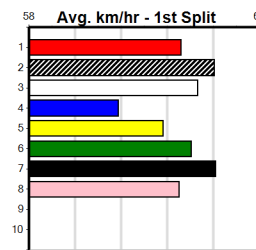

BALLARAT ENDURO SERIES PRELUDE 4

Distance: 545m, Race Type: Special Event, Total Prizemoney: $3,875
1st: $2,600, 2nd: $800, 3rd: $400, 4th: $75

BOROUGH BANKER (3) was dominant in his 31.28 win here and he looks very well graded again.
MAXIMUM LYN (2) led for a long way two runs back and she can run a cheeky race. JAMIE BALE
(7) just needs luck in the early stages

Watchdog Tips: 3 2 7 6 Bet: Box Quinella 2,3,7 ($10 for 333.33%)

SIR VALENTINO [5] Drawn inside out, steady record here, tested $16.00
RF Dog Apr-21 Sire: ORSON ALLEN Dam: COME ON CHARLIZE
Owner(s): C Guillou
Winning Distances: < 300m (0) 300 - 399m (0) 400 - 499m (2) 500 - 599m (4) 600 - 699m (0) > 700m (0)
Winning Weights: 32.3(3) 32.4(1) 32.8(2)
3rd (2) 32.7 450 BAL R8 16-Jun-24 25.93 25.67 0.50L BOOT A DREAM (25.90) M/445 . . . . . 6.83 $3.10 T3-5
2nd (1) 32.6 500 BEN R8 19-Jun-24 28.35 28.21 2.00L DASHING CLAUDIA (28.21) S/222 . . . . . 6.66 $2.10 T3-5
4th (7) 32.8 450 BAL R7 26-Jun-24 25.83 25.03 5.50L BRONELLY STRIKER (25.47) S/744 . . . SW . 6.92 $13.60 5
3rd (5) 32.6 500 BEN R5 05-Jul-24 28.46 27.81 1.00L CAROLYN'S JOY (28.40) M/333 . . . . . 6.68 $5.10 5
6th (2) 32.5 545 BAL R8 10-Jul-24 31.60 30.93 10.00 TRANSPONDER (30.93) M/5544 . . . . . 7.02 $36.00 X45
1st (4) 32.3 525 MEP R5 17-Jul-24 30.31 29.78 3.5L HIBIKI BLUE (30.54) M/2211 . . . SW . 5.20 $11.50 5
5th (7) 32.3 600 MEP R6 24-Jul-24 35.86 35.19 10.00 ASTON HORNET (35.19) M/2235 . . . . . 9.25 $33.40 RWH
5th (7) 32.3 600 MEA R5 03-Aug-24 35.08 34.28 12.00 KRAKEN CHIEF (34.28) M/2222 . . . . . 9.05 $26.20 RWF
Last 3 wins NOT included above
1st (1) 32.8 450 BAL R5 05-Aug-23 25.55 25.55 2.75L QUEST FOR CHAOS (25.73) Q/111 . . . . . 6.67 $1.80 X67
1st (7) 32.4 450 BAL R8 16-Oct-23 26.03 25.99 0.025 CREDITOR (26.03) S/831 . . . . . 6.83 $3.00 T3-5
1st (5) 32.8 500 BEN R7 29-Dec-23 27.98 27.91 4.50L CLARETOWN RYAN (28.28) M/311 . . . SW . 6.56 $20.00 5
Trainer: Charlie Guillou (Bet Bet)

MAXIMUM LYN [5] Looks the leader, distance suits, main danger $4.80
BK Bitch Feb-21 Sire: FERNANDO BALE Dam: MAXIMUM KACK
Owner(s): J Cooper
Winning Distances: < 300m (0) 300 - 399m (1) 400 - 499m (2) 500 - 599m (1) 600 - 699m (2) > 700m (0)
Winning Weights: 27.1(1) 27.2(1) 27.6(1) 27.7(1) 27.9(1) 28.0(1)
7th (4) 27.5 600 MEA R7 25-May-24 34.90 34.17 9.50L ETHANOL WATER (34.24) S/7777 . . . . . 9.45 $63.60 X34
7th (8) 27.7 660 BAL R5 31-May-24 38.71 38.09 9.00L MEPUNGA SURPRISE (38.09) S/8888 . . . . . 13.60 $37.00 S
5th (3) 28.1 485 HOR R8 11-Jun-24 28.24 27.63 9.00L ASTON LORD (27.63) S/667 . . . . . 6.82 $69.50 X45
7th (2) 27.9 595 SAP R8 17-Jun-24 35.14 34.30 12.00 CRACKERJACK BOOM M/8687 . . . . . 9.88 $13.60 X45
4th (3) 27.8 515 SAP R5 08-Jul-24 29.98 29.50 7.00L SHINY INK (29.50) M/6766 . . . . . 5.32 $24.80 5
5th (3) 27.8 500 TRA R8 12-Jul-24 28.42 27.78 9.50L CRACKERJACK ARET (27.78) M/7777 . . . . . 9.67 $49.10 X45
2nd (2) 27.7 595 SAN R9 18-Jul-24 34.59 34.40 0.25L SON OF CINDY (34.57) M/1211 . . . SW . 9.28 $16.60 5
7th (4) 27.9 595 SAN R6 25-Jul-24 34.78 34.34 6.50L TRANSPONDER (34.34) M/7777 . . . . . 9.56 $53.00 X45
Last 3 wins NOT included above
1st (4) 27.9 500 BEN R5 02-Feb-24 28.31 27.77 1.75L ASTON HORNET (28.42) M/341 . . . . . 6.73 $27.80 RWH
1st (1) 27.6 650 WBL R8 28-Mar-24 37.44 37.44 0.25L WESTERLY BALE (37.45) Q/111 . . . . . 17.16 $9.50 5
1st (1) 27.2 600 MEA R4 06-Apr-24 34.68 34.61 4.75L STARBURST CANDY (35.00) M/2111 . . . . . 9.26 $1.80 5
Trainer: Jordan Cooper (Lethbridge)