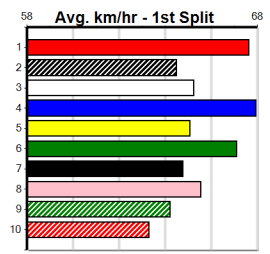

Ballarat
3
7:38PM
(VIC time)

SJC CONCRETING

Distance: 390m, Race Type: Grade 5, Total Prizemoney: $2,925
1st: $1,950, 2nd: $600, 3rd: $300, 4th: $75

ASTON ZINGARA (1) is drawn to hold the early lead and she will be carving out time on the arm.
SCENIC COURT (4) can come out running and she will pressure the red for most of the journey.
TENSION HEAD (3) just needs room to muster.

Watchdog Tips: **1** **4** **3** **2** **Bet:** **Win 1**

ASTON ZINGARA [5] **$2.60**
Impressive type, drawn to lead, hard to reel in
BK Bitch Mar-22 **Sire: BARCIA BALE Dam: GYPSIES LUCK**
Owner(s): R Borda **Trainer: Aimee Drew (Dennington)**
Winning Distances: < 300m (0) 300 - 399m (4) 400 - 499m (1) 500 - 599m (0) 600 - 699m (0) > 700m (0)
Winning Weights: 26.7(1) 27.0(2) 27.1(1) 27.4(1)

7th (3) 26.8 400 GEL R3 01-Jun-24	23.29 22.41	5.50 GOOD BOY BOY (22.90)	M/47	. . . . .	8.67	$2.30 RW
3rd (1) 26.7 450 WBL R4 05-Jun-24	25.71 25.47	2.25L HAD A MISCHIEF (25.57)	M/133	. . . . .	6.67	$2.30 RW
3rd (1) 26.7 450 WBL R4 13-Jun-24	25.53 25.20	4.25L SEAGULL ROCK (25.24)	Q/122	. . . . .	6.57	$2.50 X67
1st (5) 26.7 390 WBL R4 27-Jun-24	22.13 22.05	0.50L DRAGONELLE (22.16)	Q/22	. . . . .	8.58	$7.00 X67H
7th (5) 26.5 390 WBL R3 04-Jul-24	23.01 22.08	14.00L SUDOKU CARMELLO (22.10)	M/88	. . . V10 . . .	8.99	$8.40 X67F
1st (1) 27.0 390 WBL R11 18-Jul-24	22.07 22.07	7.00L CHESTER DEEDS (22.53)	Q/11	. . . . .	8.58	$1.20 5
1st (7) 27.0 400 GEL R10 26-Jul-24	22.54 22.39	2.25L SIN CITY MARV (22.69)	M/11	. . . SW . . .	8.35	$3.50 RW
2nd (7) 27.4 390 WBL R9 01-Aug-24	22.68 21.93	6.50L ASTON AURELIA (22.25)	M/42	. . . . .	8.87	$3.60 X45

Last 3 wins NOT included above

1st (4) 27.1 390 WBL R1 04-Apr-24	22.23 21.99	0.05L INARA BALE (22.24)	Q/11	. . . . .	8.52	$3.80 M
1st (7) 27.4 390 WBL R3 16-May-24	22.15 21.89	4.00L SUPER SEDAN (22.42)	M/21	. . . . .	8.65	$1.80 7

Box History								
Bx	1st	2nd	3rd	4th	5th	6th	7th	8th
1	1		2					
2					1			
3		1					1	1
4	1							
5	1						1	
6								
7	2	1						
8								

Prize Best Starts	$11370.00
Trk/Dts	FSH 13-5-2-2
APM	0-0-0-0 8772