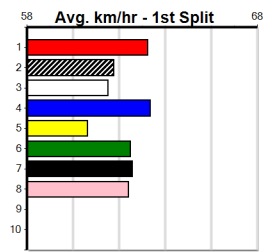

SOUTHERN SHEETMETAL (1-3 WINS)

Distance: 450m, Race Type: Restricted Win, Total Prizemoney: $2,925
1st: $1,950, 2nd: $600, 3rd: $300, 4th: $75

ZIPPING KENDRICK (4) has won three of four here and he will find this easier than his most recent racing. BOMB LUCA (2) is showing promise and he should be able to clear the red early on. ZIPPING CARUSO (1) is drawn to get all the breaks.

Watchdog Tips: **4** **2** **1** **3** **Bet:** Box Quinella 1,2,4 ($10 for 333.33%)

1

Form Box	Wgt	Dist	Track	Date	Time	BON	Margin	1st/2nd (Time)	PIR	Checked	Comment	WR	Split 1	S/P	Grade
ZIPPING CARUSO (NSW)[7] Never headed two runs back, threat if steps															
BK Dog Apr-22 Sire: ZACK MONELLI Dam: ZIPPING SAMARA															
Owner(s): Hallinan Hallinan (SYN), M Hallinan, F Hallinan															
Trainer: Thomas Dailly (Anakie)															
Winning Distances: < 300m (0) 300 - 399m (0) 400 - 499m (1) 500 - 599m (0) 600 - 699m (0) > 700m (0)															
Winning Weights: 32.4(1)															
6th (4)	32.0	525	MEP	R3	26-Jun-24	31.27	30.08	14.00 CANYA JIVE (30.32)	M/6677				5.34	$11.20	MH
3rd (5)	32.1	450	BAL	R3	03-Jul-24	26.07	25.11	9.50L MERL'S LAD (25.41)	M/335				6.83	$22.00	M
5th (7)	32.4	525	MEP	R2	10-Jul-24	30.97	30.00	14.00 COLAC KID (30.00)	M/2355				5.19	$7.90	M
1st (3)	32.4	460	GEL	R3	23-Jul-24	26.06	25.95	3.5L ZERO MONSTER (26.30)	Q/111				6.67	$2.40	M
4th (5)	33.2	450	BAL	R9	31-Jul-24	25.91	25.24	4.75L PIXIE TRIXIE (25.58)	M/333				6.70	$5.80	X67
Last 3 wins NOT included above															

Box History								
Bx	1st	2nd	3rd	4th	5th	6th	7th	8th
1								
2								
3	1							
4								
5			1	1				
6								
7						1		
8								
Prize Best								$1335.00
Starts	25.91(5)-31/7/24							
Trk/Dts	5-1-0-1							
APM	2-0-0-1							1283

2

Form Box	Wgt	Dist	Track	Date	Time	BON	Margin	1st/2nd (Time)	PIR	Checked	Comment	WR	Split 1	S/P	Grade
BOMB LUCA [7] Shows promise, good muster, main danger															
BD Dog Oct-22 Sire: FERNANDO BALE Dam: JD BOMBSHELL															
Owner(s): DAILLY GREYHOUND FARMS (SYN), G Dailly, T Dailly															
Trainer: Thomas Dailly (Anakie)															
Winning Distances: < 300m (0) 300 - 399m (0) 400 - 499m (1) 500 - 599m (0) 600 - 699m (0) > 700m (0)															
Winning Weights: 32.0(1)															
1st (3)	32.0	460	GEL	R2	28-Jun-24	25.94	25.58	7.00L NOAH'S BEST (26.40)	Q/111				6.66	$7.10	MH
2nd (5)	32.2	460	GEL	R4	05-Jul-24	26.35	25.54	1.5L NOAH'S BEST (26.26)	M/222				6.74	$2.50	MF
6th (5)	32.5	460	GEL	R5	12-Jul-24	26.72	25.68	15.00 VAN WYCK (25.69)	M/787				6.96	$6.90	X67
2nd (1)	32.0	450	BAL	R3	17-Jul-24	25.68	25.28	3.00L SORRY I'M LATE (25.48)	M/333				6.71	$4.00	X67H
6th (4)	32.3	450	BAL	R4	24-Jul-24	25.99	25.21	7.00L HIGHER FORCE (25.52)	M/767				6.83	$17.90	X67F
4th (8)	32.4	525	MEA	R3	27-Jul-24	31.06	30.09	13.00 NEEDFUL (30.21)	S/6664				5.33	$27.20	X67
Last 3 wins NOT included above															

Box History								
Bx	1st	2nd	3rd	4th	5th	6th	7th	8th
1								
2								
3	1							
4								
5			1	1				
6								
7								
8					1			
Prize Best								$3030.00
Starts	25.68(1)-17/7/24							
Trk/Dts	6-1-2-0							
APM	2-0-1-0							2574