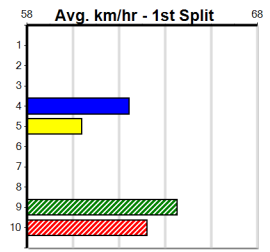

A1 SIGNAGE

Distance: 390m, Race Type: Maiden, Total Prizemoney: $2,535
1st: $1,680, 2nd: $520, 3rd: $260, 4th: $75

SO NAIVE (8) is a well bred type and her dam line has produced numerous star performers.
CRACKERJACK MATT (9) Looks an improver, place MAXIMUM REED (2) is another well bred type and she is a member of a very strong kennel.

Watchdog Tips: **8** **9** **3** **7** **Bet:** Box Quinella 3,8,9 ($10 for 333.33%)

Form Box	Wgt	Dist	Track	Date	Time	BON	Margin	1st/2nd (Time)	PIR	Checked	Comment	WR	Split 1	S/P	Grade	
1	MORaine JOKER [M] Shown little early speed on debut, tested $12.00															
	RBD	Dog	Jan-23		Sire: HOOKED ON SCOTCH		Dam: MORaine IZZY		Trainer: Glenn Judd (Noorat)							
	Owner(s): MORaine (SYN), G Judd, S Judd															
	Winning Distances: < 300m (0) 300 - 399m (0) 400 - 499m (0) 500 - 599m (0) 600 - 699m (0) > 700m (0)															
	Winning Weights:															
	6th (6)	28.3	390	WBL	R2	25-Jul-24	23.15	22.11	8.50L PAW LAUREN (22.57)	S/85				9.51	$15.40	MH
	Last 3 wins NOT included above															
	Prize Best Starts Trk/Dts APM															
	Box History															
	Bx	1st	2nd	3rd	4th	5th	6th	7th	8th							
1																
2																
3																
4																
5																
6																
7																
8																
Prize						$0.00										
Best						FSH										
Starts						1-0-0-0										
Trk/Dts						0-0-0-0										
APM						0										
2	MAXIMUM REED [M] *** SCRATCHED *** $4.00															
	BK	Bitch	Nov-22		Sire: SUPERIOR PANAMA		Dam: MAXIMUM KACK		Trainer: Jordan Cooper (Lethbridge)							
	Owner(s): JORDEAN (SYN), J Cooper, J Cooper															
	Winning Distances: < 300m (0) 300 - 399m (0) 400 - 499m (0) 500 - 599m (0) 600 - 699m (0) > 700m (0)															
	Winning Weights:															
	Last 3 wins NOT included above															
	Prize Best Starts Trk/Dts APM															
	Box History															
	Bx	1st	2nd	3rd	4th	5th	6th	7th	8th							
	1															
2																
3																
4																
5																
6																
7																
8																
Prize						$0										
Best						FSH										
Starts						0-0-0-0										
Trk/Dts						0-0-0-0										
APM						0										
3	CRACKERJACK LEE [M] Litter and kennel mate to the two, watch betting $6.00															
	RBD	Dog	Nov-22		Sire: SUPERIOR PANAMA		Dam: MAXIMUM KACK		Trainer: Jordan Cooper (Lethbridge)							
	Owner(s): JORDEAN (SYN), J Cooper, J Cooper															
	Winning Distances: < 300m (0) 300 - 399m (0) 400 - 499m (0) 500 - 599m (0) 600 - 699m (0) > 700m (0)															
	Winning Weights:															
	Last 3 wins NOT included above															
	Prize Best Starts Trk/Dts APM															
	Box History															
	Bx	1st	2nd	3rd	4th	5th	6th	7th	8th							
	1															
2																
3																
4																
5																
6																
7																
8																
Prize						$0										
Best						FSH										
Starts						0-0-0-0										
Trk/Dts						0-0-0-0										
APM						0										
4	DINOSAUR [M] Shown improvement of late, place claims $7.50															
	BK	Dog	Jul-22		Sire: SH AVATAR		Dam: FAIRYTALE WISH		Trainer: Chloe Dew (Anakie)							
	Owner(s): C Capuano															
	Winning Distances: < 300m (0) 300 - 399m (0) 400 - 499m (0) 500 - 599m (0) 600 - 699m (0) > 700m (0)															
	Winning Weights: