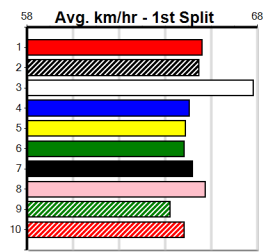

SWEET NETTY'S CATERING

Distance: 450m, Race Type: Mixed 4/5, Total Prizemoney: $3,360
1st: $2,250, 2nd: $690, 3rd: $345, 4th: $75

JETSTREAM ICON (7) was simply dominant when scoring here last week and he exits a similar draw tonight. PICCOLO BALE (4) was brilliant at Sandown and he will be very strong in the run to the line. ASPERITAS (3) can come out running

Watchdog Tips: **7** **4** **3** **6** **Bet:** **Win 7**

1

PEST MANAGEMENT [4] **Racing well but pushes up the track, place best** **$4.60**
WBE Bitch Aug-20 Sire: WHISKEY RIOT Dam: MYRNIONG LANA Trainer: Paul Mathieson (Myrniong)

Owner(s): T Kingcott
Winning Distances: < 300m (0) 300 - 399m (1) 400 - 499m (9) 500 - 599m (3) 600 - 699m (0) > 700m (0)
Winning Weights: 28.0(1) 28.1(2) 28.2(1) 28.6(1) 28.7(1) 28.8(1) 28.9(1) 29.0(3) 29.1(1) 29.2(1)

Box	1st	2nd	3rd	4th	5th	6th	7th	8th
1	3				1	1	1	
2	2				2	1	2	1
3	1	2			1	1	1	
4	1				1	1		1
5	2	2	1				1	
6	1						1	
7		2				1	1	
8	3			1	1	1	1	

Prize Best Starts Trk/Dts APM: $46340.00, 25.07(2)-28/1/23, 42-13-6-2, 10-5-0-0, 5269

2

ZIPPING OLAF (NSW)[5] **Better suited up the straight at present, tested** **$16.00**
F Dog Jun-21 Sire: FERAL FRANKY Dam: ZIPPING TAYLA Trainer: Helen Deavin (Ballarat)

Owner(s): R Gladman
Winning Distances: < 300m (0) 300 - 399m (3) 400 - 499m (4) 500 - 599m (4) 600 - 699m (0) > 700m (0)
Winning Weights: 33.4(1) 33.5(1) 33.9(2) 34.0(1) 34.2(1) 34.3(1) 34.4(1) 34.5(1) 34.7(1) 34.8(1)

Box	1st	2nd	3rd	4th	5th	6th	7th	8th
1	1	1	1					3
2	2	1	2	2	2	2	1	
3	3	1	2	2	2			1
4	3	2	1	2	1			
5				2	1			1
6	2	1				2		
7				1	1	1	2	1
8		2	1	1	2			

Prize Best Starts Trk/Dts APM: $38002.50, 25.83(4)-28/2/24, 61-11-8-4, 3-0-1-0, 9553

3

ASPERITAS [4] **Can come out running, threat if crosses** **$4.20**
BK Bitch Dec-21 Sire: BARCIA BALE Dam: PYROCUMULUS Trainer: Jack Osborne (Avalon)

Owner(s): Fluffy Side Up (SYN), A Onley, P Onley
Winning Distances: < 300m (0) 300 - 399m (2) 400 - 499m (6) 500 - 599m (1) 600 - 699m (0) > 700m (0)
Winning Weights: 27.0(1) 27.1(2) 27.2(3) 27.4(2) 27.5(1)

Box	1st	2nd	3rd	4th	5th	6th	7th	8th
1								
2								
3								
4								
5								
6								
7								
8								

Prize Best Starts Trk/Dts APM: $23780.00, 25.50(8)-2/5/24, 26-9-4-4, 1-1-0-0, 11050

4

PICCOLO BALE (NSW)[5] **Powerful type, brilliant at Sandown, main danger** **$6.50**
FBD Dog Mar-22 Sire: KONOMI Dam: WENDALIN BALE Trainer: Thomas Dailly (Anakie)

Owner(s): B Wheeler
Winning Distances: < 300m (0) 300 - 399m (0) 400 - 499m (2) 500 - 599m (6) 600 - 699m (0) > 700m (0)
Winning Weights: 30.8(1) 31.5(2) 31.8(2) 32.0(1) 32.2(1) 32.5(1)

Box	1st	2nd	3rd	4th	5th	6th	7th	8th
1	2	1						1
2	1				1	1	1	
3		1	1	1	1			
4	1	1	1					
5	1		1			1	1	
6	3		1	1				
7		1	2					
8		1	1		1			

Prize Best Starts Trk/Dts APM: $48540.00, FSH, 30-8-5-7, 0-0-0-0, 28847

5

DEROGATIVE [5] **Capable but may get crowded early on, risky** **$10.00**
BK Dog May-22 Sire: ASTON DEE BEE Dam: APPOINTED Trainer: Geoffrey Mitchell (Spotswood)

Owner(s): A Tullio
Winning Distances: < 300m (0) 300 - 399m (1) 400 - 499m (4) 500 - 599m (0) 600 - 699m (0) > 700m (0)
Winning Weights: 33.7(2) 34.5(1) 34.7(1) 35.2(1)

Box	1st	2nd	3rd	4th	5th	6th	7th	8th
1								
2								
3								
4								
5								
6								
7								
8								

Prize Best Starts Trk/Dts APM: $13270.00, 25.52(5)-2/5/24, 24-5-5-4, 4-0-1-0, 6299