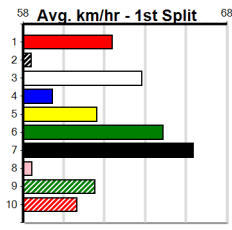

Warragul

SPORTSBET GREEN TICKS

Distance: 460m, Race Type: Tier 3 - Maiden, Total Prizemoney: $1,530
1st: $1,000, 2nd: $320, 3rd: $160, 4th: $50

1
2:30PM
(VIC time)

BIT OF ROMANCE (7) comes here with solid straight track form and he will be suited to this track/distance. MATRIARCH SHELL (3) is better than her past two runs and she can work into the mix mid race. PARUMBA PRINCE (4) has solid claims

Watchdog Tips: 7 3 4 1 Bet: Box Quinella 3,4,7 ($10 for 333.33%)

Table for race 1: GALLOPING RED [M]. Trainer: Robert Conway (Bunyip). $7.50. Includes runner details and winning boxes.

Table for race 2: IGNITION STARTER [M]. Trainer: Lesley Russell (Sale). $12.00. Includes runner details and winning boxes.

Table for race 3: MATRIARCH SHELL [M]. Trainer: Carly Feltham (Devon Meadows). $4.60. Includes runner details and winning boxes.

Table for race 4: PARUMBA PRINCE [M]. Trainer: Eddie Lieshout (Drouin West). $6.50. Includes runner details and winning boxes.

Table for race 5: BONN BANG [M]. Trainer: Dylan Sharp (Lara). $10.00. Includes runner details and winning boxes.

Table for race 6: GENERAL SHADOW [M]. Trainer: Grant Masterson (Tyabb). $21.00. Includes runner details and winning boxes.

Table for race 7: BIT OF ROMANCE [M]. Trainer: Grant Masterson (Tyabb). $2.80. Includes runner details and winning boxes.

Table for race 8: GO SEE IAN [M]. Trainer: Cindy Fulford (Maffra). $12.00. Includes runner details and winning boxes.

Table for race 9: SPEEDY BEAR [M] Res. Trainer: Lina Repici (Hampton Park). $12.00. Includes runner details and winning boxes.

Table for race 10: LAKEVIEW APRIL [M] Res. Trainer: Michelle Wilkins (Giffard West). $16.00. Includes runner details and winning boxes.