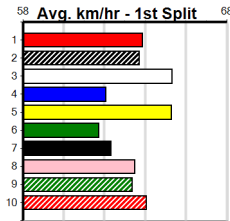

OAKS SUPER BOX FOR HIRE

Distance: 400m, Race Type: Grade 5 T3, Total Prizemoney: $1,530
1st: $1,000, 2nd: $320, 3rd: $160, 4th: $50

KYANITE KAZ (1) has been luckless since his 26.35 win here and he can make amends this time around. CARTEL GLAMOUR (4) was never headed two runs back and she will be in the firing line throughout. FULL GLAMOUR (5) has claims.

Watchdog Tips: 1 4 5 6 Bet: Box Quinella 1,4,5,6 ($10 for 166.67%)

Main table containing race details for horses 1-9, including names like Kyanite Kaz, Millara's Money, Real Mickoy, Cartel Glamour, Full Glamour, First Mate, Rhonda Gem, Compton Gumdrops, and Why Not Emily.