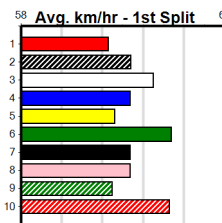

JUNIOR'S MATE (1) owns a slick 22.53 PB here and he is drawn to make every post a winner. FIRE ANT (7) has a good record here and she will be at peak fitness after two runs since a spell. STARLIGHT TYSON (8) won't be too far away