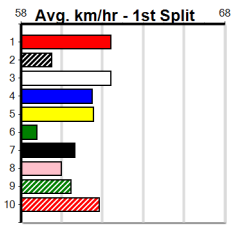

HARD STYLE RICO AT STUD

Distance: 400m, Race Type: Tier 3 - Maiden, Total Prizemoney: $1,530
1st: $1,000, 2nd: $320, 3rd: $160, 4th: $50

Watchdog Tips: 7 3 5 8 Bet: Win 7

1 KOKODA TRAIL [M] Resuming, has some talent, place claims

Table for KOKODA TRAIL [M] including horse details, trainer, and winning boxes.

2 MINTER ENVY (NSW)[M] Yet to fire, can miss the kick, prefer others

Table for MINTER ENVY (NSW)[M] including horse details, trainer, and winning boxes.

3 RIVER PLAY [M] Solid muster, can cross early on, main danger

Table for RIVER PLAY [M] including horse details, trainer, and winning boxes.

4 PRETTY TREASURE [M] Still learning, draw is a worry, place preferred

Table for PRETTY TREASURE [M] including horse details, trainer, and winning boxes.

5 CONCRETE EGAN [M] Solidly placed here when on debut, can threaten

Table for CONCRETE EGAN [M] including horse details, trainer, and winning boxes.

6 ANOTHER STORY [M] One paced to date, unlikely to cross, next time

Table for ANOTHER STORY [M] including horse details, trainer, and winning boxes.

7 SECRETS WITHOUT [M] Well supported in all four runs, take stopping

Table for SECRETS WITHOUT [M] including horse details, trainer, and winning boxes.

8 STALKING DOUGLAS [M] No luck to date, can improve, keep safe at odds

Table for STALKING DOUGLAS [M] including horse details, trainer, and winning boxes.

9 LET'S MAKE UP [M] Res. Steady to date, needs to improve, tough ask

Table for LET'S MAKE UP [M] including horse details, trainer, and winning boxes.

10 PARUMBA CHA CHA [M] Res. Solid effort last time, can run a drum

Table for PARUMBA CHA CHA [M] including horse details, trainer, and winning boxes.