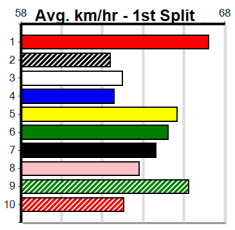

SENNACHIE AT STUD

Distance: 400m, Race Type: Grade 5 T3, Total Prizemoney: $1,530
1st: $1,000, 2nd: $320, 3rd: $160, 4th: $50

Watchdog Tips:

8

6

1

3

Bet:

Win 8

Main race results table containing 10 race entries (WHY NOT JULES, PARIS CALLING, BIG PISTOL, BLUE NITROGEN, PHANTOM REX, SPICY MINX, SHANK'S PONY, UPPER'S FLYER, ALICE MORGAN, LAKEVIEW BENNY). Each entry includes race details, horse names, jockeys, trainers, and performance statistics.