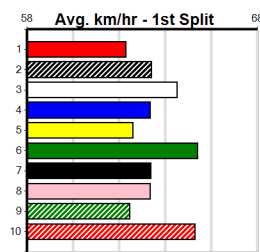

SPORTSBET MAKE IT A MULTI

Distance: 400m, Race Type: Grade 5 T3, Total Prizemoney: $1,530
1st: $1,000, 2nd: $320, 3rd: $160, 4th: $50

JUNIOR'S MATE (1) owns a slick 22.53 PB here and he is drawn to make every post a winner. FIRE ANT (7) has a good record here and she will be at peak fitness after two runs since a spell. STARLIGHT TYSON (8) won't be too far away

Watchdog Tips: 1 7 8 5 **Bet:** Win 1

1 JUNIOR'S MATE [5] Quick PB here, drawn to lead, hard to reel in Best Bet $2.40

BK Dog Jul-21 Sire: FERNANDO BALE Dam: MYSTIC RIOT Trainer: Dawn Johnston (Toongabbie)

Owner(s): J Stewart
Winning Distances: < 300m (0) 300 - 399m (2) 400 - 499m (3) 500 - 599m (0) 600 - 699m (0) > 700m (0)
Winning Weights: 31.6(1) 31.8(1) 32.1(1) 32.6(1) 33.3(1)

Rank	Dist	Wgt	Trk	Date	Time	Margin	1st/2nd (Time)	PIR	Checked	Comment	WR	Split 1	S/P	Grade
5th (6)	32.6	435	SLE	R11	21-Apr-24	24.92	4.00L VALENCIA JIM (24.65)	M/223	.	.	.	5.31	$5.40	5
6th (2)	32.9	435	SLE	R10	05-May-24	24.95	24.32	7.50L DR. ASHER (24.43)	M/233	.	.	5.33	$5.00	5
8th (7)	33.1	400	WGL	R10	14-May-24	23.41	22.61	7.00L HARD ON ME (22.93)	M/88	.	.	8.71	$34.60	X45
7th (5)	33.1	435	SLE	R11	19-May-24	25.33	24.45	6.50L ELITE JET (24.89)	M/377	.	.	5.36	$9.20	5
2nd (1)	32.8	435	SLE	R11	26-May-24	24.73	24.46	2.25L BIG TRUCKER (24.58)	Q/222	.	.	5.24	$3.00	5
3rd (2)	32.9	435	SLE	R11	30-Jun-24	24.78	24.46	4.25L XATU BALE (24.49)	M/123	.	.	5.26	$3.50	5
7th (2)	32.9	435	SLE	R3	07-Jul-24	25.42	24.39	15.00 DR. MARSHAL (24.39)	Q/677	.	.	5.42	$11.10	5H
8th (5)	33.5	435	SLE	R7	24-Jul-24	25.78	24.44	13.00 BE A CHARACTER (24.93)	M/788	.	.	5.59	$3.20	5

Last 3 wins NOT included above

1st (5)	32.1	400	WGL	R9	26-Sep-23	22.53	22.53	10.00 GYPSY LEE ROSE (23.20)	M/11	.	.	8.33	$1.90	X67
1st (4)	33.3	350	TRA	R11	19-Jan-24	19.64	19.64	0.75L SLIPPERY SHARK (19.68)	M/11	.	.	6.54	$2.80	X45
1st (2)	32.6	350	TRA	R7	02-Feb-24	19.67	19.67	1.75L CELTIC BOUY (19.79)	M/21	.	.	6.54	$5.00	X34

Box History

Bx	1st	2nd	3rd	4th	5th	6th	7th	8th
1	1	3						
2	2		1		1	1	1	
3					1			
4	1							
5	1	1					1	1
6			1	1	2			
7						1	1	1
8	1	1	1			1		

Prize Best Starts $14957.86
22.53(5)-26/9/23
Trk/Dts 26-5-5-3
APM 9-3-2-0 4101