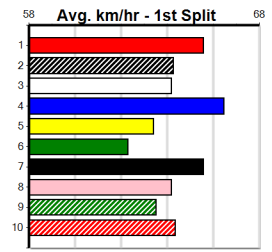

SHIMA SHINE AT STUD

Distance: 460m, Race Type: Grade 5 T3, Total Prizemoney: $1,530
1st: $1,000, 2nd: $320, 3rd: $160, 4th: $50

STITCH AND SHOUT (8) owns a handy 26.08 PB here and he can atone for some luckless runs of late. EL CRIMP ADORE (2) has a good record here and he can work into the mix mid race. TOUCH OF CLOVER (4) is a more than capable type

Watchdog Tips: 8 2 4 5 Bet: Win 8

BYE GEORGIE [5] Class act but well down on confidence, place $7.50
Owner(s): G Connell
Winning Distances: < 300m (0) 300 - 399m (0) 400 - 499m (3) 500 - 599m (5) 600 - 699m (0) > 700m (0)
Box History table and Prize Best Starts table included.

EL CRIMP ADORE [5] Better than form, goes well here, danger $4.00
Owner(s): G Ponton
Winning Distances: < 300m (0) 300 - 399m (0) 400 - 499m (6) 500 - 599m (1) 600 - 699m (0) > 700m (0)
Box History table and Prize Best Starts table included.

JEREMY SPOKE [5] Placed in three of five here, place hope again $9.00
Owner(s): Flight Facilities (SYN), R Wagenaar, A Wagenaar
Winning Distances: < 300m (0) 300 - 399m (0) 400 - 499m (0) 500 - 599m (3) 600 - 699m (0) > 700m (0)
Box History table and Prize Best Starts table included.

TOUCH OF CLOVER [5] No luck of late, quick PB here, can threaten $4.60
Owner(s): OUR FAMILY (SYN), B Selleck, D Selleck, J Selleck, H Selleck, J Lindsay, B Lindsay
Winning Distances: < 300m (0) 300 - 399m (2) 400 - 499m (3) 500 - 599m (0) 600 - 699m (0) > 700m (0)
Box History table and Prize Best Starts table included.

ASTON ANGELO [5] Returned to form last time, must keep safe $8.00
Owner(s): R Borda
Winning Distances: < 300m (0) 300 - 399m (8) 400 - 499m (2) 500 - 599m (0) 600 - 699m (0) > 700m (0)
Box History table and Prize Best Starts table included.