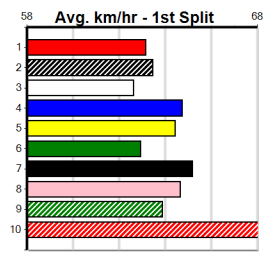

BARN BAR FUNCTION ROOM

Distance: 400m, Race Type: Grade 5 T3, Total Prizemoney: $1,530
1st: $1,000, 2nd: $320, 3rd: $160, 4th: $50

SPICY SIREN (2) is one of the more reliable beginners in the race and she should turn with a nice break. GLYOS MOVE (1) returned to form two runs back and she is drawn to get all the breaks. SPICY PIPER (7) can come out running at times

Watchdog Tips: 2 1 7 8 Bet: Box Trifecta 1,2,7,8 ($10 for 41.67%)

GLYOS MOVE [5] Excels here, back in form, looks the danger $4.60
WLTBD Bitch Jul-20 Sire: AUSSIE INFRARED Dam: SAW BLAZE
Owner(s): S Kipirtidis
Trainer: Stavros Kipirtidis (Cranbourne So)
Winning Distances: < 300m (0) 300 - 399m (0) 400 - 499m (8) 500 - 599m (0) 600 - 699m (0) > 700m (0)
Winning Weights: 27.3(1) 27.5(1) 27.6(1) 27.7(1) 27.8(1) 27.9(2) 28.0(1)
Box History table and Prize Best Starts table included.

SPICY SIREN [5] Can come out running, handy PB here, yes $4.00
WF Bitch Aug-21 Sire: FERNANDO BALE Dam: CAPTAIN JACKIE
Owner(s): D Kerr
Trainer: Belinda Connolly (Caldermeade)
Winning Distances: < 300m (0) 300 - 399m (0) 400 - 499m (4) 500 - 599m (0) 600 - 699m (0) > 700m (0)
Winning Weights: 23.0(1) 23.3(1) 23.4(1) 23.5(1)
Box History table and Prize Best Starts table included.

DUSTY OLD ROAD [5] Likely to get too far back early, place best $9.00
F Dog Apr-21 Sire: HOOKED ON SCOTCH Dam: TINDERELLA
Owner(s): C Fulford
Trainer: Corey Fulford (Maffra)
Winning Distances: < 300m (0) 300 - 399m (2) 400 - 499m (6) 500 - 599m (2) 600 - 699m (0) > 700m (0)
Winning Weights: 32.7(1) 33.0(1) 33.1(1) 33.2(1) 33.5(2) 33.7(1) 34.2(1) 34.6(1) 35.5(1)
Box History table and Prize Best Starts table included.

LOCKED AND READY [5] Goes well here but down on confidence, place $8.00
BK Dog Jun-19 Sire: FULLY LOADED Dam: PRINCESS GEMINI
Owner(s): J Carr
Trainer: John Carr (Devon Meadows)
Winning Distances: < 300m (0) 300 - 399m (15) 400 - 499m (7) 500 - 599m (0) 600 - 699m (0) > 700m (0)
Winning Weights: 29.7(1) 30.0(1) 30.2(1) 30.4(2) 30.5(1) 30.6(3) 30.7(1) 30.9(2) 31.0(2) 31.1(2) 31.2(1) 31.3(1) 31.6(1)
Box History table and Prize Best Starts table included.

BLACK PISTOL [5] Every chance last time, tough draw, next time $10.00
BK Bitch Apr-21 Sire: BANJO BOY Dam: PISTOL
Owner(s): A Carr
Trainer: Malcolm Carr (Devon Meadows)
Winning Distances: < 300m (0) 300 - 399m (3) 400 - 499m (2) 500 - 599m (0) 600 - 699m (0) > 700m (0)
Winning Weights: 26.3(1) 26.8(2) 28.0(1) 28.3(1)
Box History table and Prize Best Starts table included.