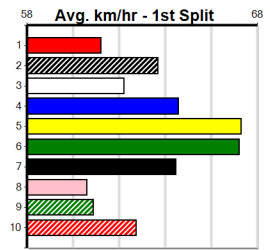

PAWA OF BUDDY AT STUD

Distance: 400m, Race Type: Tier 3 - Grade 6, Total Prizemoney: $1,530
1st: $1,000, 2nd: $320, 3rd: $160, 4th: $50

OFFENSIVE LADY (1) has been lacking confidence, however the red alley could see her find the arm and she is a different chaser when in the clear. ROLLING COAL (3) has a solid record here and he can work into the mix in the middle stages of the race.

Watchdog Tips: 1 3 6 5 Bet: Win 1

Race card for OFFENSIVE LADY [6]. Includes details on sire (FERNANDO BALE), dam (PALACE LADY), winning distances, and a box history table.

Race card for BANDARI [6]. Includes details on sire (FERNANDO BALE), dam (MOMBASA), winning distances, and a box history table.

Race card for ROLLING COAL [6]. Includes details on sire (ORSON ALLEN), dam (CELEBRITY), winning distances, and a box history table.

Race card for DANCING DARCIE [6]. Includes details on sire (MY REDEEMER), dam (AVA'S DREAM), winning distances, and a box history table.

Race card for SLIGHTLY SISSY [6]. Includes details on sire (MOREIRA), dam (SHE'S PERFECT), winning distances, and a box history table.