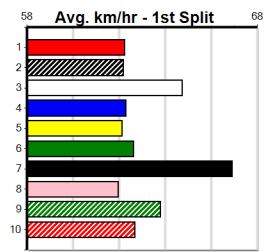

HOOKED ON SCOTCH AT STUD

Distance: 460m, Race Type: Grade 5 T3, Total Prizemoney: $1,530
1st: $1,000, 2nd: $320, 3rd: $160, 4th: $50

MISS DAICOS (7) owns a handy 26.13 PB here and she has the speed to cross and lead throughout. FLYING RYKER (1) will find this easier than his recent racing and he just needs room early on. BOOT A DREAM (2) can run a cheeky race

Watchdog Tips: **7** **1** **2** **6** **Bet:** Box Quinella 1,2,7 ($10 for 333.33%)

1

FLYING RYKER [5] **Solid muster, drops in class, clear danger** **$3.60**

BK Dog May-21 Sire: BARCIA BALE Dam: LIBBY'S DREAM
Owner(s): Palm Ridge Friends (SYN), L Burke, G Harris
Winning Distances: < 300m (0) 300 - 399m (3) 400 - 499m (2) 500 - 599m (0) 600 - 699m (0) > 700m (0)
Winning Weights: 32.8(1) 33.0(2) 33.7(1) 33.8(1)

Box	1st	2nd	3rd	4th	5th	6th	7th	8th
1								
2	1		1	1				
3			1	1	1			
4				1			1	
5					1	1	1	1
6	1				1			
7	1			1	1			
8	2		1			1		

Prize Best Starts Trk/Dts APM: $7160.00, 26.02(2)-8/2/24, 22-5-0-3, 5-1-0-0, 2577

2

BOOT A DREAM [5] **Solid record here, gets the gun run, threat** **$6.00**

BD Dog Feb-21 Sire: MY REDEEMER Dam: LITTLE SAMARA
Owner(s): A Gringhuis
Winning Distances: < 300m (0) 300 - 399m (1) 400 - 499m (7) 500 - 599m (4) 600 - 699m (0) > 700m (0)
Winning Weights: 34.4(1) 34.5(2) 34.6(2) 34.9(1) 35.0(1) 35.3(1) 35.4(3) 35.7(1)

Box	1st	2nd	3rd	4th	5th	6th	7th	8th
1	4							2
2		1	2		1	1	1	1
3	2	2	1	5	2	2	2	1
4	3			2	3		1	
5		1		1	3	1		1
6	2	2	2	1		2		
7			1	1	1	1	2	1
8	1	1		5	2	4	2	1

Prize Best Starts Trk/Dts APM: $24815.00, 26.09(3)-17/1/23, 79-12-7-6, 29-3-4-2, 4768

3

BRAEMAR MOLLY [5] **Down on confidence but has talent, place** **$10.00**

WF Bitch Sep-21 Sire: AUSSIE INFRARED Dam: BRAEMAR KEELIE
Owner(s): Y Cassidy
Winning Distances: < 300m (0) 300 - 399m (2) 400 - 499m (1) 500 - 599m (0) 600 - 699m (0) > 700m (0)
Winning Weights: 29.2(1) 29.6(1) 30.0(1)

Box	1st	2nd	3rd	4th	5th	6th	7th	8th
1		1			1			1
2	2	2		1				
3		1			1			1
4			1		1		1	
5	1							1
6					1		1	
7								
8				1				

Prize Best Starts Trk/Dts APM: $5655.00, 26.40(3)-4/6/24, 19-3-4-1, 1-0-1-0, 3474

4

KID CARNAGE [5] **Likely to get buried back early, prefer others** **$16.00**

BD Dog Sep-21 Sire: ORSON ALLEN Dam: CELEBRITY
Owner(s): Eye Candy (SYN), C Wilk, K Gorman
Winning Distances: < 300m (0) 300 - 399m (0) 400 - 499m (3) 500 - 599m (0) 600 - 699m (0) > 700m (0)
Winning Weights: 31.7(1) 32.4(1) 32.8(1)

Box	1st	2nd	3rd	4th	5th	6th	7th	8th
1	2	3	2					1
2		1	2	1	1	1	1	
3		1	2	1		2		
4		1	3	1		1		1
5		2		2	2			
6				1	1		1	2
7			1	1	1		2	1
8	1				2	1		

Prize Best Starts Trk/Dts APM: $7800.00, 26.47(1)-1/8/24, 49-3-8-8, 6-0-0-3, 2339

5

LAUGHING PANTHER [5] **Far from disgraced last time, may be value** **$7.50**

BK Dog Jan-22 Sire: HOUDINI BOY Dam: MIGNON
Owner(s): S Nagy
Winning Distances: < 300m (0) 300 - 399m (2) 400 - 499m (1) 500 - 599m (0) 600 - 699m (0) > 700m (0)
Winning Weights: 34.2(1) 34.4(1) 34.9(1)

Box	1st	2nd	3rd	4th	5th	6th	7th	8th
1	1	1	2	2	1		1	1
2	1	1	1		2	1	1	2
3		1	4			1	1	1
4	1		1		1		1	
5			1		2			1
6		2		1		2		
7				1	1			
8			1	1	1			

Prize Best Starts Trk/Dts APM: $8160.00, FSTD, 42-3-5-9, 0-0-0-0, 2880