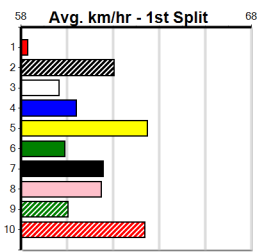

KHANS HOSPITALITY SERVICES

2:49PM

(VIC time)

Distance: 400m, Race Type: Tier 3 - Maiden, Total Prizemoney: $1,530
1st: $1,000, 2nd: $320, 3rd: $160, 4th: $50

EAT YOUR SPINACH (2) showed improvement last time and he has the speed to make every post a winner. TERRORISING TOM (5) has been placed in three of five here and he has the speed to cross and lead. BELLS OF VICTORY (8) has claims

Watchdog Tips: 2 5 8 3 Bet: Box Quinella 2,5,8 ($10 for 333.33%)

Table header with columns: Form Box, Wgt, Dist, Track, Date, Time, BON, Margin, 1st/2nd (Time), PIR, Checked, Comment, W/R, Split 1, S/P, Grade

EVOLVE [M] Steadily placed last time, needs to improve $10.00
BK Bitch Nov-22 Sire: BERNARDO Dam: UTOPIA
Owner(s): SEE THE DREAM (SYN), S Buccilli, B Buccilli
Trainer: Kate Gorman (Tanjil South)
Winning Distances: < 300m (0) 300 - 399m (0) 400 - 499m (0) 500 - 599m (0) 600 - 699m (0) > 700m (0)
Winning Weights:
8th (6) 27.4 435 SLE R2 14-Jul-24 26.05 24.43 22.00 ZIPPITY ZIPPIN' (24.55) M/878 . . . . 5.57 $19.10 M
7th (5) 27.1 435 SLE R1 21-Jul-24 25.92 24.29 16.00 THORKILDSEN (24.86) M/677 . . . . 5.53 $37.70 M
3rd (7) 26.8 300 HVL R9 02-Aug-24 17.67 16.98 6.00L WALTZING INFERNO (17.27) S/7 . . . . 4.38 $13.00 T3-M
Last 3 wins NOT included above

EAT YOUR SPINACH [M] Showed improvement last time, hard to reel in $2.60
BK Dog Nov-22 Sire: FERAL FRANKY Dam: JUNK FOOD JUNKIE
Owner(s): A Lie
Trainer: Dylan Sharp (Lara)
Winning Distances: < 300m (0) 300 - 399m (0) 400 - 499m (0) 500 - 599m (0) 600 - 699m (0) > 700m (0)
Winning Weights:
7th (6) 32.5 400 GEL R1 19-Jul-24 23.60 22.49 7.00L ZIPPING POITIER (23.13) S/76 . . . . 9.06 $18.40 M
7th (6) 32.8 400 GEL R1 26-Jul-24 23.53 22.39 16.00 REPRESENT (22.46) M/77 . . . . 8.91 $32.40 M
2nd (8) 33.3 400 WGL R3 01-Aug-24 23.17 22.88 2.25L BALANCED (23.02) M/22 . . . . 8.61 $7.50 M
Last 3 wins NOT included above

PARUMBA JORDY (QLD)[M] Can unwind a strong finish, must keep safe $6.00
BD Dog Sep-22 Sire: FERAL FRANKY Dam: AMID THE NOISE
Owner(s): PARUMBA (SYN), E Lieshout, M Lieshout
Trainer: Eddie Lieshout (Drouin West)
Winning Distances: < 300m (0) 300 - 399m (0) 400 - 499m (0) 500 - 599m (0) 600 - 699m (0) > 700m (0)
Winning Weights:
8th (5) 30.4 515 SAP R1 17-Jun-24 31.47 29.74 25.00 CANYA KIPPER (29.75) M/7888 . . . W 5.42 $63.30 M
4th (6) 30.5 435 SLE R2 17-Jul-24 25.34 24.54 6.00L DR. LEONI (24.95) S/844 . . . . 5.56 $27.00 M
3rd (8) 30.9 435 SLE R1 24-Jul-24 25.45 24.44 6.50L PAW QUAIL (25.02) S/865 . . . . 5.67 $3.90 M
4th (5) 30.9 460 WGL R2 02-Aug-24 26.61 25.82 5.00L KAOS CONTROL (26.27) S/744 . . . . 6.90 $22.90 M
Last 3 wins NOT included above