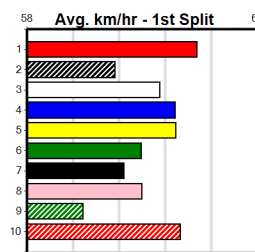

MC GRAFIX & SIGNS

Distance: 400m, Race Type: Tier 3 - Grade 7, Total Prizemoney: $1,530
1st: $1,000, 2nd: $320, 3rd: $160, 4th: $50

CHILLI PEPPER (1) has had little luck since her maiden win here and she is drawn to make amends. SPICY ASSASSIN (6) was dominant in his Geelong win and he just needs a little room early on. SHE'S OUR ART (7) is an improving type.

Watchdog Tips: **1** **6** **7** **8** Bet: Win 1

1
CHILLI PEPPER [7] No luck since her win here, can atone, yes **$2.80**
BK Bitch Mar-22 Sire: SHIMA SHINE Dam: SUGAR SPICE Trainer: Jacob Biddell (Cranbourne South)
Winning Distances: < 300m (0) 300 - 399m (0) 400 - 499m (1) 500 - 599m (0) 600 - 699m (0) > 700m (0)
Winning Weights: 23.6(1)
6th (1) 24.9 350 HVL R1 14-Jan-24 20.11 19.16 7.00L DR. IVOR (19.63) M/4 . . . . 6.78 $21.50 M
5th (2) 24.0 350 HVL R2 04-Feb-24 19.91 18.76 7.00L DR. FARRAH (19.42) M/3 . . . . 6.70 $18.10 M
1st (4) 23.6 400 WGL R2 04-Apr-24 22.98 22.65 5.50L SIN CITY MARV (23.33) Q/11 . . . . 8.51 $1.70 T3-M
4th (8) 22.8 390 SHP R2 22-Apr-24 22.73 21.96 6.00L RAGING STORM (22.34) S/73 . . . . 8.76 $10.00 7
6th (4) 23.1 395 TRA R4 03-May-24 22.72 21.81 11.00 FIFI BALE (22.02) M/666 . . . . 3.97 $11.80 X67
4th (8) 24.8 300 HVL R3 26-Jul-24 17.30 16.76 7.50L RAGING ELSA (16.79) Q/3 . . . . 4.10 $4.80 T3-7
4th (2) 24.7 400 WGL R10 01-Aug-24 23.36 22.88 2.75L OLYMPIC HISTORY (23.18) M/54 . . . . 8.75 $2.80 7
Last 3 wins NOT included above
Box History: Bx 1st 2nd 3rd 4th 5th 6th 7th 8th
1 1 1 1 1
2
3 1 1
4 1
5
6
7
8 2
Prize Best $1175.00
Starts 22.98(4)-4/4/24
Trk/Dts 7-1-0-0
APM 2-1-0-0 545

2
UNCHAINED [7] Poor strike rate, unlikely to get into the mix **$21.00**
BK Bitch Feb-22 Sire: BEAST UNLEASHED Dam: FORTNIGHT ADDICT Trainer: Phillip Repici (Hampton Park)
Winning Distances: < 300m (0) 300 - 399m (0) 400 - 499m (1) 500 - 599m (0) 600 - 699m (0) > 700m (0)
Winning Weights: 26.6(1)
3rd (3) 27.3 400 WGL R4 13-Jun-24 23.91 22.90 1.25L CERTAIN MAGIC (23.84) M/32 . . . . 8.97 $17.60 7
7th (4) 27.8 400 WGL R3 11-Jul-24 24.06 23.08 6.50L HAVANA BLUEBIRD (23.62) S/77 . . . . SW W 8.79 $48.80 T3-7
4th (2) 27.5 435 SLE R9 17-Jul-24 25.47 24.54 9.00L KENZIE KID (24.85) M/654 . . . . 5.49 $41.60 7
7th (2) 27.7 300 HVL R3 19-Jul-24 17.69 16.74 7.50L INTERCEPT QUEEN (17.19) M/8 . . . . 4.14 $45.30 X67
4th (1) 27.7 435 SLE R4 24-Jul-24 25.62 24.44 5.50L ON REPEAT (25.24) M/544 . . . . 5.41 $54.80 7
6th (4) 27.7 400 WGL R2 26-Jul-24 23.45 22.65 5.00L DUNSMORE FLYER (23.10) M/66 . . . . SW . 8.69 $53.50 7
8th (4) 28.0 400 WGL R9 01-Aug-24 23.61 22.88 6.00L DANCING DARCI (23.20) Q/76 . . . . 8.86 $59.80 7
6th (2) 27.9 595 SAP R3 04-Aug-24 36.32 34.45 14.00 PAW OCTAVIA (35.40) M/3366 . . . . 9.65 $33.90 RW
Last 3 wins NOT included above
1st (3) 26.6 410 HOR R1 15-Sep-23 23.90 23.16 1.00L ICENI LETHAL (23.97) M/43 . . . . 10.60 $13.90 M
Box History: Bx 1st 2nd 3rd 4th 5th 6th 7th 8th
1 1 1 1 1
2 2 1 2 1
3 1 1 1 2 3
4 1 1 1 1 2
5 2 1 1
6 1 3 2
7 2 2 1
8 2 3 1
Prize Best $3010.00
Starts 23.21(8)-18/4/24
Trk/Dts 46-1-1-3
APM 15-0-0-2 922