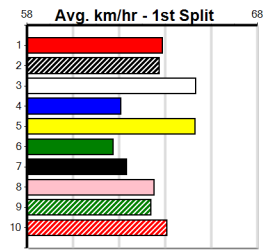

OAKS SUPER BOX FOR HIRE

Distance: 400m, Race Type: Grade 5 T3, Total Prizemoney: $1,530
1st: $1,000, 2nd: $320, 3rd: $160, 4th: $50

KYANITE KAZ (1) has been luckless since his 26.35 win here and he can make amends this time around. CARTEL GLAMOUR (4) was never headed two runs back and she will be in the firing line throughout. FULL GLAMOUR (5) has claims.

Watchdog Tips: 1 4 5 6 Bet: Box Quinella 1,4,5,6 ($10 for 166.67%)

Form Box Wgt Dist Track Date Time BON Margin 1st/2nd (Time) PIR Checked Comment W/R Split 1 S/P Grade
KYANITE KAZ [5] Handy PB here, class edge, hard to reel in $3.20
BD Dog Mar-21 Sire: FERNANDO BALE Dam: LADY CEECEE Trainer: Jodie Leek (Warrantdyte)
Owner(s): J Leek
Winning Distances: < 300m (0) 300 - 399m (0) 400 - 499m (3) 500 - 599m (0) 600 - 699m (0) > 700m (0)
Winning Weights: 30.9(1) 31.2(1) 31.3(1)
6th (1) 32.1 515 SAP R6 24-Mar-24 30.68 29.45 5.50L CYCLONE POPPY (30.33) Q/1133 . . . . 5.11 $3.70 X67
5th (5) 32.1 395 TRA R2 03-Apr-24 23.00 22.16 10.00 DOLLAR SHORT (22.32) M/455 . . . . 3.92 $6.10 X67H
7th (1) 31.6 400 WGL R11 25-Apr-24 23.84 22.52 11.00 WHO'S NANNA PAT (23.14) M/78 . . . . W 8.82 $2.60 6G
3rd (1) 31.9 460 WGL R5 18-May-24 26.62 26.24 0.50L DASHER BALE (26.59) Q/111 . . . . . 6.63 $6.90 X67
5th (5) 31.1 400 WGL R4 15-Jun-24 23.18 22.97 2.50L SPICY MINX (23.01) M/65 . . . . . 8.77 $6.80 6G
1st (8) 31.3 460 WGL R9 27-Jun-24 26.35 26.09 0.50L BRAEMAR CORA (26.36) M/322 . . . . . 6.86 $4.70 6G
6th (5) 30.8 460 WGL R6 18-Jul-24 26.77 26.21 2.50L ZIPPING PATTY (26.60) M/465 . . . . W 6.77 $5.20 5
6th (7) 30.7 460 WGL R6 26-Jul-24 26.52 25.84 10.00 CANYA NITRATE (25.84) M/556 . . . . W 6.68 $18.50 5
Last 3 wins NOT included above
1st (5) 30.9 460 WGL R3 23-Jul-23 26.51 26.01 1.5L MAY SO DREAMING (26.61) Q/111 . . . . SW 6.62 $9.50 M
1st (8) 31.2 400 WGL R10 11-Jan-24 22.79 22.45 7.00L LADY MONTANA (23.27) M/11 . . . . . 8.54 $2.70 X67

MILLARA'S MONEY [5] Solid record here but is down on confidence, place $10.00
BK Dog Nov-20 Sire: FERNANDO BALE Dam: DREAMY EYES Trainer: Christian Wilk (Tanjil South)
Owner(s): Eye Candy (SYN), C Wilk, K Gorman
Winning Distances: < 300m (0) 300 - 399m (1) 400 - 499m (4) 500 - 599m (0) 600 - 699m (0) > 700m (0)
Winning Weights: 29.1(1) 29.7(2) 30.1(1) 30.2(1)
6th (2) 29.8 510 SLE R8 09-Jun-24 29.55 28.73 12.00 TANGELA BALE (28.73) M/444 . . . . . 9.48 $12.30 5
7th (8) 29.4 515 SAP R7 17-Jun-24 30.56 29.74 4.25L ESPECIAL PIP (30.27) M/3335 . . . . . 5.24 $72.40 5
5th (8) 29.4 510 SLE R5 26-Jun-24 29.58 28.71 8.50L DR. BROOKLYNN (29.00) M/334 . . . . . 9.43 $9.10 5
3rd (4) 28.8 395 TRA R6 05-Jul-24 22.48 21.86 7.50L QUEBEC BALE (21.98) M/333 . . . . . 3.82 $33.30 X45
7th (4) 28.1 435 SLE R9 14-Jul-24 25.35 24.43 9.00L DR. JETHRO (24.74) M/577 . . . . . 5.40 $24.60 5
8th (1) 28.1 350 HVL R10 19-Jul-24 19.97 18.99 12.00 BEAUTY BEAST (19.19) S/8 . . . . . 6.76 $86.70 T3-5
7th (1) 28.2 350 HVL R7 23-Jul-24 19.87 19.36 6.00L QUILLA REEF (19.47) S/4 . . . . . 6.68 $64.20 T3-5
7th (4) 28.3 300 HVL R4 02-Aug-24 17.53 16.98 7.00L FINLEY BALE (17.08) S/8 . . . . . 4.25 $17.40 T3-5
Last 3 wins NOT included above
1st (1) 30.1 400 WGL R10 12-Oct-23 22.82 22.82 4.50L GALLOPING SUZIE (23.12) Q/11 . . . . SW 8.28 $2.40 6G
1st (7) 29.7 435 SLE R12 10-Apr-24 24.81 24.59 1.5L BE A CHARACTER (24.91) M/111 . . . . . 5.33 $3.50 5NP
1st (4) 29.1 450 TRA R7 01-May-24 25.13 24.86 0.50L MY COOL JACK (25.15) M/111 . . . . . 6.61 $8.90 5