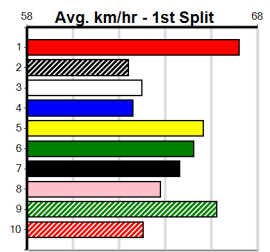

SENNACHIE AT STUD

Distance: 400m, Race Type: Grade 5 T3, Total Prizemoney: $1,530
1st: $1,000, 2nd: $320, 3rd: $160, 4th: $50

UPPER'S FLYER (8) is suitably drawn out wide and he can burn them off through the bend. SPICY MINX (6) can hit the ground running and she rarely runs a bad race here. WHY NOT JULES (1) has been racing well up the straight of late and is a threat

Watchdog Tips: 8 6 1 3 Bet: Win 8

WHY NOT JULES [5] Drawn to be on the pace throughout, big threat $6.50
Owner(s): G Carter
Winning Distances: < 300m (0) 300 - 399m (6) 400 - 499m (9) 500 - 599m (0) 600 - 699m (0) > 700m (0)
Box History table and Prize Best Starts table included.

PARIS CALLING [5] Racing well but prefer up the straight, place $9.00
Owner(s): S Porteus
Winning Distances: < 300m (0) 300 - 399m (3) 400 - 499m (0) 500 - 599m (0) 600 - 699m (0) > 700m (0)
Box History table and Prize Best Starts table included.

BIG PISTOL [5] Handy efforts in his past two, must respect $8.00
Owner(s): A Carr
Winning Distances: < 300m (0) 300 - 399m (6) 400 - 499m (2) 500 - 599m (0) 600 - 699m (0) > 700m (0)
Box History table and Prize Best Starts table included.

BLUE NITROGEN [5] Improving type but may get crowded early, risky $10.00
Owner(s): H Taylor
Winning Distances: < 300m (0) 300 - 399m (0) 400 - 499m (3) 500 - 599m (0) 600 - 699m (0) > 700m (0)
Box History table and Prize Best Starts table included.

PHANTOM REX [5] Good record here but may need to lead, tough ask $4.60
Owner(s): M Italia
Winning Distances: < 300m (0) 300 - 399m (3) 400 - 499m (7) 500 - 599m (0) 600 - 699m (0) > 700m (0)
Box History table and Prize Best Starts table included.