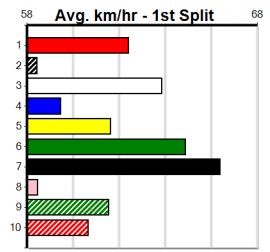

SPORTSBET GREEN TICKS

Distance: 460m, Race Type: Tier 3 - Maiden, Total Prizemoney: $1,530
1st: $1,000, 2nd: $320, 3rd: $160, 4th: $50

BIT OF ROMANCE (7) comes here with solid straight track form and he will be suited to this track/distance. MATRIARCH SHELL (3) is better than her past two runs and she can work into the mix mid race. PARUMBA PRINCE (4) has solid claims

Watchdog Tips: 7 3 4 1 Bet: Box Quinella 3,4,7 ($10 for 333.33%)

Form Box Wgt Dist Track Date Time BON Margin 1st/2nd (Time) PIR Checked Comment W/R Split 1 S/P Grade
GALLOPING RED [M] Showed improvement last time, respect $7.50
RF Dog Sep-22 Sire: BERNARDO Dam: IN ORBIT Trainer: Robert Conway (Bunyip)
Owner(s): R Conway
Winning Distances: < 300m (0) 300 - 399m (0) 400 - 499m (0) 500 - 599m (0) 600 - 699m (0) > 700m (0)
Winning Weights:
6th (2) 29.1 395 TRA R1 21-Jun-24 23.20 22.01 6.00L OUT OF TRICKS (22.80) M/666 . . . . 4.06 $11.60 M
6th (3) 29.2 515 SAP R4 01-Jul-24 30.80 29.44 11.00 PAW KRAMER (30.09) S/8877 . . . . 5.40 $83.50 M
4th (8) 29.4 515 SAP R1 08-Jul-24 30.43 29.50 6.00L LIBERTY KELTON (30.05) M/4334 . . . . 5.29 $67.00 M
3rd (5) 29.3 515 SAP R1 22-Jul-24 31.46 29.48 12.00 CANYA VIVI (30.68) S/7533 . . . . 5.36 $32.10 M
6th (7) 29.1 515 SAP R2 29-Jul-24 30.66 29.46 14.00 PAW EARNEST (29.69) M/4555 . . . . 5.30 $63.90 MH
2nd (7) 29.3 510 SLE R2 04-Aug-24 29.46 28.78 3.5L NORM'S LUCY (29.23) M/333 . . . . 9.32 $25.00 M
Last 3 wins NOT included above
Box History
Bx 1st 2nd 3rd 4th 5th 6th 7th 8th
1 . . . .
2 . . . . . 1 . .
3 . . . . . 1 . .
4 . . . .
5 . . . . . 1 . .
6 . . . .
7 . . 1 . . . . 1 .
8 . . . . . 1 . .
Prize Best $1060.00
Starts FSH
Trk/Dts 6-0-1-1
APM 0-0-0-0 1060

IGNITION STARTER [M] Beaten in all four runs here, prefer to watch $12.00
BK Dog Apr-21 Sire: ASTON KIMETTO Dam: POPOWSKI Trainer: Lesley Russell (Sale)
Owner(s): AMSTEL (SYN), P Craig, L Jennings, N Tracy
Winning Distances: < 300m (0) 300 - 399m (0) 400 - 499m (0) 500 - 599m (0) 600 - 699m (0) > 700m (0)
Winning Weights:
4th (6) 31.6 460 WGL R3 02-May-24 26.98 25.98 3.00L JESSICA GEM (26.77) M/853 . . . . 7.02 $10.90 T3-M
6th (5) 31.2 400 WGL R1 09-May-24 23.65 23.16 6.00L BELLA STELLA (23.25) M/77 . . . . 8.92 $47.10 M
2nd (2) 31.2 435 SLE R2 22-May-24 25.24 24.63 2.25L SMOKIN' GRACIE (25.10) S/843 . . . . 5.64 $13.80 M
4th (3) 31.1 435 SLE R2 27-May-24 25.28 24.27 2.50L GYPSY KING (25.12) M/565 . . . . 5.58 $9.80 M
7th (6) 31.1 510 SLE R1 05-Jun-24 30.10 28.49 15.00 ROUGH GEM (29.08) S/666 . . . . 9.87 $15.30 M
5th (4) 31.2 460 WGL R3 13-Jun-24 27.07 26.03 9.00L WARRIOR SAL (26.46) S/866 . . . . 7.05 $24.10 M
4th (5) 31.1 510 SLE R2 19-Jun-24 29.77 28.97 7.00L EARN A ZACK (29.29) M/765 . . . . 9.65 $72.60 M
8th (7) 31.1 510 SLE R3 17-Jul-24 30.43 28.91 16.00 MADALIA TIPPER (29.36) M/788 . . . . 9.77 $105.10 RW
Last 3 wins NOT included above
Box History
Bx 1st 2nd 3rd 4th 5th 6th 7th 8th
1 . . . .
2 . 1 . . . . . .
3 . . . . . 2 . .
4 . . . . . 1 1 . 1
5 . . . . . 1 1 1 .
6 . . . . . 1 1 1 .
7 . 1 . . . . . 1 .
8 . . . . . 1 . .
Prize Best $865.00
Starts 26.84(3)-18/4/24
Trk/Dts 13-0-2-0
APM 4-0-0-0 534