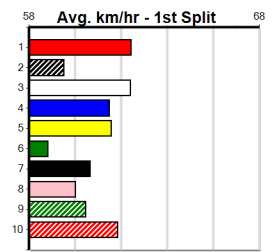

HARD STYLE RICO AT STUD

Distance: 400m, Race Type: Tier 3 - Maiden, Total Prizemoney: $1,530
1st: $1,000, 2nd: $320, 3rd: $160, 4th: $50

SECRETS WITHOUT (7) has been well supported in her four runs to date and she will continue to get better with more racing. RIVER PLAY (3) showed good muster three runs back and he can settle on the speed. CONCRETE EGAN (5) has claims

Watchdog Tips: 7 3 5 8 Bet: Win 7

Table with columns: Form Box, Wgt, Dist, Track, Date, Time, BON, Margin, 1st/2nd (Time), PIR, Checked, Comment, W/R, Split 1, S/P, Grade

KOKODA TRAIL [M] Resuming, has some talent, place claims $8.00
F Bitch Feb-22 Sire: CATCH THE THIEF Dam: SUPREME OUTLAW
Owner(s): G Elston
Winning Distances: < 300m (0) 300 - 399m (0) 400 - 499m (0) 500 - 599m (0) 600 - 699m (0) > 700m (0)
Trainer: Gayle Elston (Sale)
Box History table and statistics.

MINTER ENVY (NSW)[M] Yet to fire, can miss the kick, prefer others $10.00
RBD Bitch Jun-22 Sire: JUNGLE DEUCE Dam: NANGAR FREEDOM
Owner(s): J Reinke
Winning Distances: < 300m (0) 300 - 399m (0) 400 - 499m (0) 500 - 599m (0) 600 - 699m (0) > 700m (0)
Trainer: Joy Reinke (Johnsonville)
Box History table and statistics.

RIVER PLAY [M] Solid muster, can cross early on, main danger $4.00
BK Dog Aug-22 Sire: AUSSIE INFRARED Dam: PAIR OF NINES
Owner(s): Vi Alskar Hundar (SYN), A Lie, J Sharp
Winning Distances: < 300m (0) 300 - 399m (0) 400 - 499m (0) 500 - 599m (0) 600 - 699m (0) > 700m (0)
Trainer: Dylan Sharp (Lara)
Box History table and statistics.

PRETTY TREASURE [M] Still learning, draw is a worry, place preferred $9.00
BK Bitch Mar-22 Sire: SHIMA SHINE Dam: MEPUNGA GAL
Owner(s): C Treasure
Winning Distances: < 300m (0) 300 - 399m (0) 400 - 499m (0) 500 - 599m (0) 600 - 699m (0) > 700m (0)
Trainer: Craig Treasure (Moe)
Box History table and statistics.

CONCRETE EGAN [M] Solidly placed here when on debut, can threaten $7.50
BK Dog Feb-22 Sire: ZACK MONELLI Dam: SUPERCOMPUTER
Owner(s): J Bowman
Winning Distances: < 300m (0) 300 - 399m (0) 400 - 499m (0) 500 - 599m (0) 600 - 699m (0) > 700m (0)
Trainer: Justin Bowman (Kilmany)
Box History table and statistics.