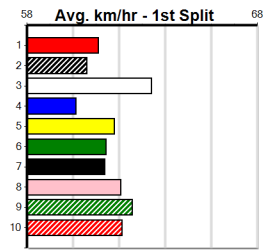

VIATEK (1-2 WINS)

Distance: 460m, Race Type: Tier 3 - Restricted Win, Total Prizemoney: $1,530
1st: $1,000, 2nd: $320, 3rd: $160, 4th: $50

HAWKEYED KID (7) has continued to improve with each run and he can assume control in the middle stages. SIR COLEMAN (3) owns a handy 26.08 PB here and he will be on the pace from the outset. PACIFIC PRINCESS (1) is better than her past few runs

Watchdog Tips: 7 3 1 8 Bet: Win 7

PACIFIC PRINCESS [6] Better than her past few runs, can threaten $7.50
WBD Bitch Dec-21 Sire: FERNANDO BALE Dam: BEAUTIFUL TEASE
Owner(s): D Bickerton
Trainer: David Bickerton (Pearcedale)
Winning Distances: < 300m (0) 300 - 399m (0) 400 - 499m (1) 500 - 599m (1) 600 - 699m (0) > 700m (0)
Winning Weights: 26.4(1) 27.4(1)
Box History table and Prize Best Starts table included.

EASY PIE [7] Poor strike rate, one paced, prefer to watch $12.00
BK Dog May-22 Sire: BERNARDO Dam: GLORIOUS
Owner(s): B Sands
Trainer: Brad Sands (Pakenham)
Winning Distances: < 300m (0) 300 - 399m (1) 400 - 499m (0) 500 - 599m (0) 600 - 699m (0) > 700m (0)
Winning Weights: 32.5(1)
Box History table and Prize Best Starts table included.

SIR COLEMAN [6] Handy PB here, good muster, main danger $3.60
BK Dog Oct-21 Sire: HOUDINI BOY Dam: IT'S A WINK
Owner(s): P Delaroche
Trainer: John Delaroche (Cranbourne Nort)
Winning Distances: < 300m (0) 300 - 399m (1) 400 - 499m (1) 500 - 599m (0) 600 - 699m (0) > 700m (0)
Winning Weights: 33.4(1) 35.3(1)
Box History table and Prize Best Starts table included.

BUCKET OF OIL [6] Yet to win here in 26 attempts, prefer to watch $21.00
BK Dog Nov-20 Sire: ZAMBORA BROCKIE Dam: SPECIAL KIRST
Owner(s): L Dalziel
Trainer: Loren Dalziel (Longwarry)
Winning Distances: < 300m (0) 300 - 399m (0) 400 - 499m (2) 500 - 599m (0) 600 - 699m (0) > 700m (0)
Winning Weights: 36.2(1) 37.5(1)
Box History table and Prize Best Starts table included.

LAKEVIEW KIM [7] Only win came in steady time, out of her depth $16.00
WBD Bitch Feb-22 Sire: FERNANDO BALE Dam: LAKEVIEW MAISEY
Owner(s): D Bickerton
Trainer: David Bickerton (Pearcedale)
Winning Distances: < 300m (0) 300 - 399m (0) 400 - 499m (1) 500 - 599m (0) 600 - 699m (0) > 700m (0)
Winning Weights: 27.6(1)
Box History table and Prize Best Starts table included.