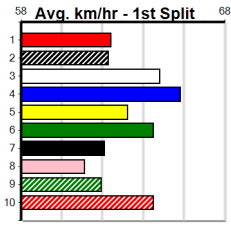

NAGAMBIE GUTTER CLEANING

Distance: 390m, Race Type: Tier 3 - Grade 6, Total Prizemoney: $1,530
1st: $1,000, 2nd: $320, 3rd: $160, 4th: $50

Watchdog Tips: **0 0 0 0** Bet: **0**