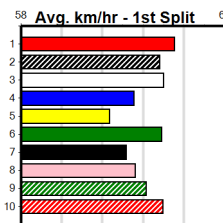

12
2:07PM
(VIC time)

Distance: 390m, Race Type: Grade 5 T3, Total Prizemoney: $1,530
1st: $1,000, 2nd: $320, 3rd: $160, 4th: $50

Watchdog Tips: **0 0 0 0** Bet: **.**