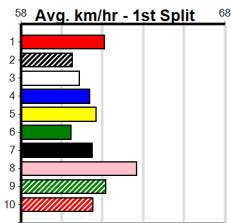

SHEPP CITY FENCING

Distance: 390m, Race Type: Tier 3 - Maiden, Total Prizemoney: $1,530
1st: $1,000, 2nd: $320, 3rd: $160, 4th: $50

Watchdog Tips: **0 0 0 0** Bet: **0**