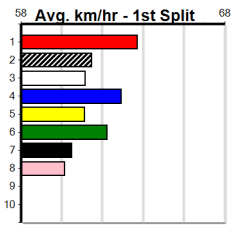

3

11:12AM

(VIC time)

Watchdog Tips:

0 0 0 0

Bet: