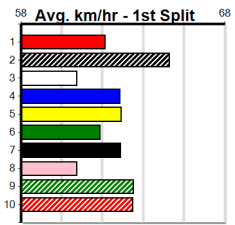

SHEPPARTON WORKWEAR & SAFETY

Distance: 450m, Race Type: Grade 5 T3, Total Prizemoney: $1,530
1st: $1,000, 2nd: $320, 3rd: $160, 4th: $50

8

12:42PM

(VIC time)

Watchdog Tips: **0 0 0 0** Bet: **0**