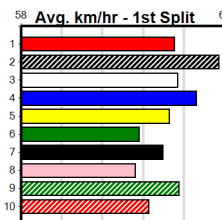

TOP CAT VIDEO

Distance: 390m, Race Type: Grade 5 T3, Total Prizemoney: $1,530
1st: $1,000, 2nd: $320, 3rd: $160, 4th: $50

11

1:47PM

(VIC time)

Watchdog Tips: **0 0 0 0** Bet: **.**