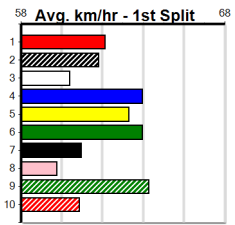

SPORTSBET GREEN TICKS

Distance: 390m, Race Type: Tier 3 - Maiden, Total Prizemoney: $1,530
1st: $1,000, 2nd: $320, 3rd: $160, 4th: $50

1
10:38AM
(VIC time)

Watchdog Tips: **0 0 0 0** Bet: **.**