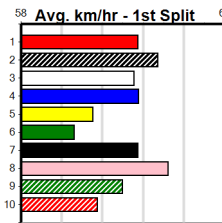

SHEPPARTON NEWS (1-2 WINS)

Distance: 450m, Race Type: Tier 3 - Restricted Win, Total Prizemoney: $1,530
1st: $1,000, 2nd: $320, 3rd: $160, 4th: $50

7

12:21PM

(VIC time)

Watchdog Tips: **0 0 0 0** Bet: **0**