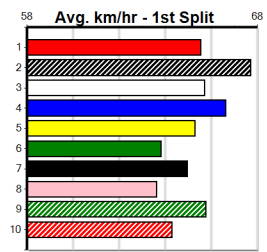

TOP CAT VIDEO

Distance: 390m, Race Type: Grade 5 T3, Total Prizemoney: $1,530
1st: $1,000, 2nd: $320, 3rd: $160, 4th: $50

Watchdog Tips:

Bet:

Table with columns: Form Box, Wgt, Dist, Track, Date, Time, BON, Margin, 1st/2nd (Time), PIR, Checked, Comment, W/R, Split 1, S/P, Grade

KINTSUGI [5]
BD Bitch Feb-21 Sire: BERNARDO Dam: BELLA SHIMA
Owner(s): N Darragh
Trainer: Scott Stefanos (Longwood)
Winning Distances: < 300m (0) 300 - 399m (5) 400 - 499m (0) 500 - 599m (0) 600 - 699m (0) > 700m (0)
Winning Weights: 28.0(1) 28.1(1) 28.3(2) 28.4(1)
Box History table and Prize Best Starts table included.

PERFECT REVENGE [5]
BK Dog Jul-21 Sire: FERNANDO BALE Dam: HARDAWAY WINNIE
Owner(s): G Edwards
Trainer: Matthew Edwards (Broadford)
Winning Distances: < 300m (0) 300 - 399m (5) 400 - 499m (0) 500 - 599m (0) 600 - 699m (0) > 700m (0)
Winning Weights: 30.5(1) 30.7(1) 30.9(1) 31.0(1) 31.6(1)
Box History table and Prize Best Starts table included.

NINETYMILE ROCKS (QLD)[5]
DKBD Bitch Apr-21 Sire: FERNANDO BALE Dam: MY SUPERSTAR
Owner(s): T Whitford
Trainer: Steven Van oirschot (Moe South)
Winning Distances: < 300m (0) 300 - 399m (2) 400 - 499m (7) 500 - 599m (1) 600 - 699m (0) > 700m (0)
Winning Weights: 25.4(1) 25.5(1) 25.7(1) 25.9(2) 26.2(1) 26.3(2) 26.6(2)
Box History table and Prize Best Starts table included.

WITHOUT REASON (NSW)[5]
BD Dog Jun-20 Sire: KINLOCH BRAE Dam: SUBWAY MISS
Owner(s): Short run (SYN), P Newell, S Davis, D Fowler, W Noonan, P Newell, M Soudek
Trainer: Patrick Newell (Wallan)
Winning Distances: < 300m (0) 300 - 399m (9) 400 - 499m (4) 500 - 599m (0) 600 - 699m (0) > 700m (0)
Winning Weights: 29.7(1) 30.0(2) 30.5(1) 30.7(2) 30.8(2) 30.9(2) 31.0(3)
Box History table and Prize Best Starts table included.

EXPRESS PACK (NSW)[5]
BE Bitch Feb-22 Sire: BARCIA BALE Dam: PIXEL PAK
Owner(s): D Stead
Trainer: Scott Stefanos (Longwood)
Winning Distances: < 300m (0) 300 - 399m (2) 400 - 499m (3) 500 - 599m (0) 600 - 699m (0) > 700m (0)
Winning Weights: 28.7(1) 28.8(1) 29.1(1) 29.6(1) 29.7(1)
Box History table and Prize Best Starts table included.

1

2

3

4

5