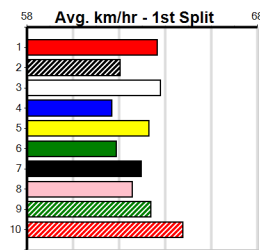

Distance: 390m, Race Type: Grade 5 T3, Total Prizemoney: $1,530
1st: $1,000, 2nd: $320, 3rd: $160, 4th: $50

Watchdog Tips:

Bet:

Form Box	Wgt	Dist	Track	Date	Time	BON	Margin	1st/2nd (Time)	PIR	Checked	Comment	WR	Split 1	S/P	Grade

1

IMPRESARIO (NSW)[5]
BK Dog Apr-20 Sire: ASTON DEE BEE Dam: RAGADEEN Trainer: Jason Formosa (Heathcote)
Owner(s): J Formosa
Winning Distances: < 300m (0) 300 - 399m (3) 400 - 499m (5) 500 - 599m (0) 600 - 699m (0) > 700m (0)
Winning Weights: 33.8(2) 33.9(1) 34.2(2) 34.3(2) 34.5(1)

8th (8)	33.8	390	SHP	R3	11-Dec-23	23.08	21.80	13.00 BUSHMAN'S PRAYER (22.18)	S/87	.	SW	.	8.72	$15.20	5
8th (7)	34.1	390	BAL	R5	16-Dec-23	23.50	22.33	14.00 SKULL (22.55)	S/77	.	.	.	8.71	$6.80	5
6th (5)	34.0	425	BEN	R5	20-Dec-23	24.93	24.00	9.50L SPEEDY MOUSE (24.29)	M/113	.	.	.	6.57	$13.60	T3-5
8th (2)	34.4	390	BAL	R6	23-Dec-23	23.63	22.05	23.00 CHASING BOODIE (22.05)	M/87	.	.	.	9.04	$11.80	5
8th (8)	34.3	390	WBL	R5	10-Jun-24	23.82	22.18	19.00 ORSON KING (22.56)	M/78	.	V7	.	9.11	$6.90	5
2nd (4)	34.6	390	SHP	R5	20-Jun-24	22.83	22.20	2.25L SPELLMAN (22.68)	M/32	.	.	.	8.67	$11.10	5
4th (8)	34.0	390	WBL	R6	24-Jun-24	22.69	22.13	1.75L GOLDEN SCOTCH (22.58)	Q/11	.	.	.	8.72	$17.10	5
7th (8)	34.0	390	BAL	R4	29-Jul-24	23.30	22.45	9.50L MORAINIE MIA (22.64)	S/46	.	.	.	8.70	$7.30	5

Last 3 wins NOT included above

1st (1)	34.3	400	MAT	R7	06-Jun-22	22.87	22.36	0.75L GO JACK (22.91)	111	111	.	.	5.31	$1.18	5H
1st (8)	33.9	400	MAT	R7	13-Jun-22	22.64	22.38	1.00L WORLD GONE MAD (22.71)	331	331	.	.	5.37	$4.00	5F
1st (2)	34.5	388	GOS	R12	19-Jul-22	22.09	22.09	4.75L MR. FLIP FLOP (22.42)	111	111	.	.	10.06	$1.75	X34

Box History

Bx	1st	2nd	3rd	4th	5th	6th	7th	8th
1	1	2						
2	2				1			1
3							1	
4	1	1	2	1			1	
5	1	1	1	1	1	1		
6					1			
7	1		1	2				1
8	3	2		1				1

Prize Best Starts Trk/Dts APM

$17165.00
22.83(4)-20/6/24
34-8-5-3
2-0-1-0
464