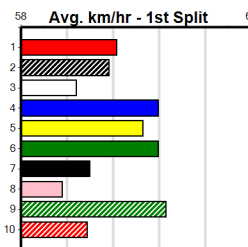

1
10:38AM

(VIC time)

Distance: 390m, Race Type: Tier 3 - Maiden, Total Prizemoney: $1,530
1st: $1,000, 2nd: $320, 3rd: $160, 4th: $50

Watchdog Tips: ☐ ☐ ☐ ☐ ☐ **Bet:** ☐

Form Box	Wgt	Dist	Track	Date	Time	BON	Margin	1st/2nd (Time)	PIR	Checked	Comment	WR	Split 1	S/P	Grade

SASSY PANAMA [M]
DKBD Bitch Jun-22 Sire: SUPERIOR PANAMA Dam: SASSY IZZY
Owner(s): Jamari (SYN), M Eccles, R George, J Keough
Trainer: Jordan Formosa (Heathcote)
Winning Distances: < 300m (0) 300 - 399m (0) 400 - 499m (0) 500 - 599m (0) 600 - 699m (0) > 700m (0)

Winning Weights:

3rd (4)	27.1	390	SHP	R1	17-Jun-24	23.07	21.85	8.00L JARMON (22.52)	S/55	8.98	$14.30 M
4th (3)	27.5	390	SHP	R1	01-Jul-24	23.00	22.00	9.00L FORETOPMAN (22.40)	M/44	8.80	$11.00 M
2nd (5)	27.7	390	SHP	R2	08-Jul-24	22.46	22.00	0.25L DEADLY FORCE (22.45)	Q/32	8.67	$21.70 M
3rd (4)	27.3	390	SHP	R1	22-Jul-24	23.19	22.04	11.00 SLOAN STREET (22.45)	M/85	9.13	$3.80 M
8th (3)	27.7	390	SHP	R2	25-Jul-24	23.34	22.20	9.50L DOOKIE GIBLET (22.68)	S/78	9.08	$5.50 T3-M
6th (8)	27.9	400	GEL	R1	30-Jul-24	23.58	22.64	10.00 GRAVY GIRL (22.91)	M/55	8.80	$6.30 M
3rd (1)	28.0	390	SHP	R2	05-Aug-24	22.70	22.08	3.5L SODA PHOENIX (22.46)	M/42	8.75	$5.70 M

Last 3 wins NOT included above

Box History

Bx	1st	2nd	3rd	4th	5th	6th	7th	8th
1			1					
2								
3				1				1
4				2				
5		1						
6								
7								
8						1		

Prize Best: $1375.00
Starts: 22.46(5)-8/7/24
Trk/Dts: 7-0-1-3
APM: 6-0-1-3
1308

SURANNE BALE (NSW)[M]
WBK Bitch May-22 Sire: ALLEN DEED Dam: WANNA ALLEN
Owner(s): T Kennedy-harris
Trainer: Luke Harris (Devon Meadows)
Winning Distances: < 300m (0) 300 - 399m (0) 400 - 499m (0) 500 - 599m (0) 600 - 699m (0) > 700m (0)

Winning Weights:

6th (6)	27.8	400	GEL	R1	14-Jun-24	23.72	22.54	14.00 MISS PATSY (22.76)	M/46	8.89	$5.30 M
7th (6)	28.0	400	GEL	R1	21-Jun-24	24.44	22.41	22.00 SIR DODGE (22.93)	M/77	8.86	$26.10 M
7th (2)	27.4	400	GEL	R2	02-Jul-24	24.26	22.88	16.00 ASTON SEAN (23.17)	M/88	8.96	$12.50 M
T (8)	27.1	400	GEL	R1	23-Jul-24	0.00	22.44	ASTON FLURRY (22.75)	M/77	10.14	$6.70 M
5th (8)	26.6	400	WGL	R2	01-Aug-24	23.88	22.88	8.00L FLY HIGH ZEUS (23.35)	M/35	8.81	$19.20 M

Last 3 wins NOT included above

Box History

Bx	1st	2nd	3rd	4th	5th	6th	7th	8th
1								
2								1
3								
4								
5								
6						1		1
7					1			
8								

Prize Best: $0.00
Starts: FSH
Trk/Dts: 5-0-0-0
APM: 0-0-0-0
0