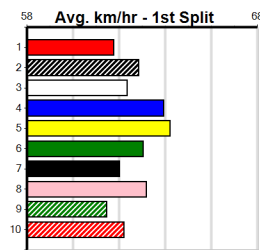

REJUVENATE @ STUD

Distance: 390m, Race Type: Grade 5 T3, Total Prizemoney: $1,530
1st: $1,000, 2nd: $320, 3rd: $160, 4th: $50

Watchdog Tips:

Bet:

Table with columns: Form Box, Wgt, Dist, Track, Date, Time, BON, Margin, 1st/2nd (Time), PIR, Checked, Comment, WR, Split 1, S/P, Grade

NOLAN BALE (NSW)[5]
WBK Dog Oct-21 Sire: NEED MY MONEYNOW Dam: DYNA GERTIE
Owner(s): L Harris
Trainer: Tammy Kennedy-harris (Devon M)
Winning Distances: < 300m (0) 300 - 399m (3) 400 - 499m (0) 500 - 599m (0) 600 - 699m (0) > 700m (0)
Winning Weights: 29.5(1) 30.1(1) 30.2(1)
Box History table and Prize Best Starts table included.

SWEET CHEVELLE [5]
BK Bitch Mar-22 Sire: RAW ABILITY Dam: BLACK CHEVELLE
Owner(s): D Petersen
Trainer: Aroha Hemingway (Rochester)
Winning Distances: < 300m (0) 300 - 399m (5) 400 - 499m (2) 500 - 599m (0) 600 - 699m (0) > 700m (0)
Winning Weights: 25.9(2) 26.0(1) 26.1(1) 26.2(1) 26.6(1) 26.8(1)
Box History table and Prize Best Starts table included.

KNICKED OFF [5]
BEF Dog Nov-20 Sire: BARCIA BALE Dam: ZIPPING ZOE
Owner(s): HEADS OR DALES (SYN), M Ebeyer, K Hanley, B Hunter, J Peeler, L Hunter, N Hunter
Trainer: Ian Beattie (Laceby)
Winning Distances: < 300m (0) 300 - 399m (3) 400 - 499m (6) 500 - 599m (0) 600 - 699m (0) > 700m (0)
Winning Weights: 31.6(1) 32.2(3) 32.3(1) 32.5(1) 33.6(1) 34.0(1) 34.2(1)
Box History table and Prize Best Starts table included.

MARKET MOVES [5]
BK Dog Feb-21 Sire: FERNANDO BALE Dam: OVER HERE
Owner(s): D Burkett
Trainer: Darren Burkett (Girgarre)
Winning Distances: < 300m (0) 300 - 399m (3) 400 - 499m (0) 500 - 599m (0) 600 - 699m (0) > 700m (0)
Winning Weights: 29.5(1) 29.6(1) 29.9(1)
Box History table and Prize Best Starts table included.

ROCKY HORROR [5]
BK Dog Jan-20 Sire: FERNANDO BALE Dam: PIETRA ALLEN
Owner(s): D Petersen
Trainer: Darren Petersen (Rochester)
Winning Distances: < 300m (0) 300 - 399m (5) 400 - 499m (5) 500 - 599m (0) 600 - 699m (0) > 700m (0)
Winning Weights: 32.5(1) 32.9(2) 33.1(1) 33.2(3) 33.4(1) 33.5(2)
Box History table and Prize Best Starts table included.