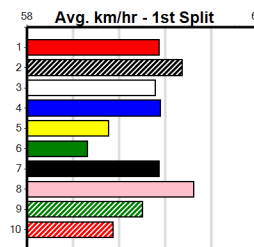

7
12:21PM
Distance: 450m, Race Type: Tier 3 - Restricted Win, Total Prizemoney: $1,530
1st: $1,000, 2nd: $320, 3rd: $160, 4th: $50

(VIC time)

Watchdog Tips: ☐ ☐ ☐ ☐ ☐ **Bet:** ☐

MAGIC MOON BEAM [6] *** SCRATCHED ***

WBK Dog Jun-21 Sire: FERNANDO BALE Dam: MAGIC MOON DUST Trainer: Cynthia O'brien (Broadford)

Owner(s): C O'brien
Winning Distances: < 300m (0) 300 - 399m (1) 400 - 499m (1) 500 - 599m (0) 600 - 699m (0) > 700m (0)
Winning Weights: 31.5(1) 31.8(1)

Box	1st	2nd	3rd	4th	5th	6th	7th	8th
1			1	1				
2		1	1		2		2	
3					1	2	1	1
4	1		2	1		1		
5		1	1	1	1			
6			1	1	1	2		1
7	1			1				
8	1					1		2

Prize Best Starts Trk/Dts APM: $4850.00, 25.98(3)-19/2/24, 34-2-3-5, 14-1-1-2, 1202

GREYSYND FEVER [6]

RF Bitch May-22 Sire: ORSON ALLEN Dam: MILLY MAC Trainer: Michael Chilcott (Heathcote)

Owner(s): Greysynd Racing (SYN), W Owen, J Chilcott, A Long
Winning Distances: < 300m (0) 300 - 399m (0) 400 - 499m (2) 500 - 599m (0) 600 - 699m (0) > 700m (0)
Winning Weights: 25.7(1) 25.9(1)

Box	1st	2nd	3rd	4th	5th	6th	7th	8th
1	2							
2		1						
3		1				1		
4				1				
5		1		1				
6								
7			1	1				
8								1

Prize Best Starts Trk/Dts APM: $2915.00, 26.50(8)-1/8/24, 11-2-3-1, 2-0-0-0, 1734

BLACK IN STYLE [7]

BK Dog May-22 Sire: KOBLENZ Dam: LADY ZEEVA Trainer: Justin Nolan (Devon Meadows)

Owner(s): M Nolan
Winning Distances: < 300m (0) 300 - 399m (0) 400 - 499m (0) 500 - 599m (1) 600 - 699m (0) > 700m (0)
Winning Weights: 33.8(1)

Box	1st	2nd	3rd	4th	5th	6th	7th	8th
1								
2					1			
3					1			
4					1			
5	1							
6		1						
7						2		
8								

Prize Best Starts Trk/Dts APM: $2220.00, FSH, 7-1-1-0, 0-0-0-0, 1396

ARGYLE PANDORA [7] Biks

F Bitch Feb-22 Sire: FERNANDO BALE Dam: GOLDEN SHIRAZ Trainer: Raymond Morgan (Argyle)

Owner(s): R Morgan
Winning Distances: < 300m (0) 300 - 399m (0) 400 - 499m (1) 500 - 599m (0) 600 - 699m (0) > 700m (0)
Winning Weights: 26.3(1)

Box	1st	2nd	3rd	4th	5th	6th	7th	8th
1		1						
2								
3					2			
4				1	1			
5							1	
6								
7	1							
8								

Prize Best Starts Trk/Dts APM: $1410.00, 26.33(4)-11/7/24, 7-1-1-0, 1-0-0-0, 1210

BLACK SERIES (QLD)[7]

BK Dog Dec-21 Sire: BLACK MAGIC OPAL Dam: VELOCITY BETTINA Trainer: Peter Frost (Heathcote)

Owner(s): SEE THE DREAM (SYN), S Buccilli, B Buccilli
Winning Distances: < 300m (0) 300 - 399m (1) 400 - 499m (0) 500 - 599m (0) 600 - 699m (0) > 700m (0)
Winning Weights: 30.3(1)

Box	1st	2nd	3rd	4th	5th	6th	7th	8th
1								
2				2				
3								
4			1					
5	1							
6								
7		1						
8								

Prize Best Starts Trk/Dts APM: $2385.00, FSTD, 5-1-1-1, 0-0-0-0, 2370