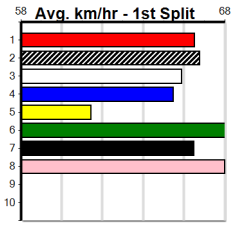

MONDAY NIGHT RACING AT SANDOWN

Distance: 715m, Race Type: Mixed 4/5, Total Prizemoney: $10,375
1st: $7,000, 2nd: $2,150, 3rd: $1,075, 4th: $150

6

8:08PM

(VIC time)

Watchdog Tips: **0 0 0 0** Bet: **.**