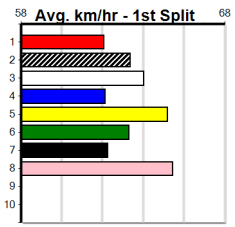

GREYHOUNDS ENTERTAINMENT (1-3 WI

Distance: 515m, Race Type: Restricted Win, Total Prizemoney: $8,785
1st: $5,900, 2nd: $1,820, 3rd: $915, 4th: $150

2

6:40PM

(VIC time)

Watchdog Tips:

0 0 0 0

Bet: