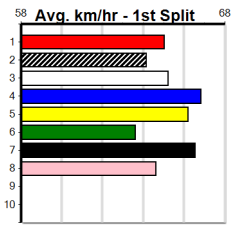

11
9:48PM
(VIC time)

Watchdog Tips: 0 0 0 0 Bet: .