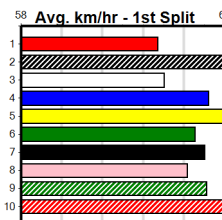

VIC NATIONALS SPRINT FINAL

Distance: 515m, Race Type: S/E Final, Total Prizemoney: $17,400
1st: $12,000, 2nd: $3,500, 3rd: $1,750, 4th: $150

10

9:25PM

(VIC time)

Watchdog Tips:

0 0 0 0

Bet: