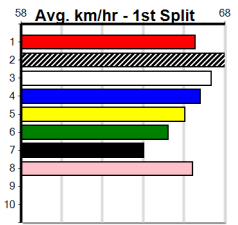

TOONGABBIE LODGE

Distance: 515m, Race Type: Grade 5, Total Prizemoney: $8,785
1st: $5,900, 2nd: $1,820, 3rd: $915, 4th: $150

7

8:29PM
(VIC time)

Watchdog Tips: **0 0 0 0** Bet: **0**