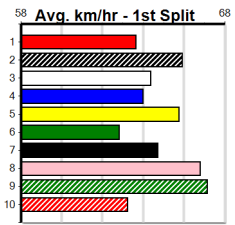

HOT AUGUST NIGHTS AT SANDOWN

Distance: 595m, Race Type: Mixed 4/5, Total Prizemoney: $10,375
1st: $7,000, 2nd: $2,150, 3rd: $1,075, 4th: $150

5

7:44PM

(VIC time)

Watchdog Tips: **0 0 0 0** Bet: **0**