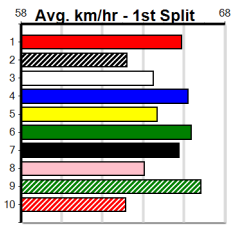

GEELONG TO SANDOWN FINAL

Distance: 515m, Race Type: Grade 5 Final, Total Prizemoney: $9,055
1st: $6,100, 2nd: $1,870, 3rd: $935, 4th: $150

3

6:59PM
(VIC time)

Watchdog Tips: **0 0 0 0** Bet: .