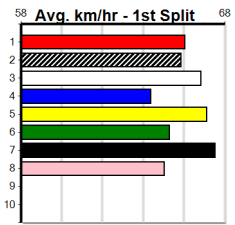

WIN \$\$\$\$ PUTTING AT SANDOWN

Distance: 515m, Race Type: Free For All, Total Prizemoney: \$9,055
1st: \$6,100, 2nd: \$1,870, 3rd: \$935, 4th: \$150

8

8:47PM

(VIC time)

Watchdog Tips:

0 0 0 0

Bet: