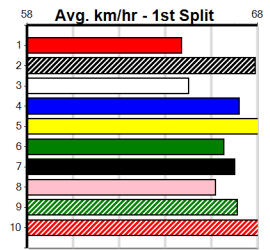

VIC NATIONALS SPRINT FINAL

Distance: 515m, Race Type: S/E Final, Total Prizemoney: $17,400
1st: $12,000, 2nd: $3,500, 3rd: $1,750, 4th: $150

Watchdog Tips:

Bet:

Table with columns: Form Box, Wgt, Dist, Track, Date, Time, BON, Margin, 1st/2nd (Time), PIR, Checked, Comment, WR, Split 1, S/P, Grade

CRACKERJACK BULL [2]
Owner(s): J Cooper
Sire: FERNANDO BALE, Dam: MAXIMUM KACK
Trainer: Jordan Cooper (Lethbridge)
Winning Distances: < 300m (0) 300 - 399m (0) 400 - 499m (14) 500 - 599m (6) 600 - 699m (0) > 700m (0)
Box History table and Prize Best Starts table included.

STORMY DAY [4]
Owner(s): LOW FLYING (SYN), D Heathcote, J Sharp
Sire: TOMMY SHELBY, Dam: CHLOE LOUISE
Trainer: Jason Sharp (Lara)
Winning Distances: < 300m (0) 300 - 399m (0) 400 - 499m (0) 500 - 599m (7) 600 - 699m (0) > 700m (0)
Box History table and Prize Best Starts table included.

ORLI BALE (NSW)[1]
Owner(s): B Wheeler
Sire: ORSON ALLEN, Dam: HAE ALLEN
Trainer: Correy Grenfell (Anakie)
Winning Distances: < 300m (0) 300 - 399m (0) 400 - 499m (3) 500 - 599m (10) 600 - 699m (0) > 700m (0)
Box History table and Prize Best Starts table included.

SMOOTH PLANE [3]
Owner(s): DAILLY GREYHOUND FARMS (SYN), G Dailly, T Dailly
Sire: VULTURI, Dam: SMOOTH BOURBSKI
Trainer: Thomas Dailly (Anakie)
Winning Distances: < 300m (0) 300 - 399m (0) 400 - 499m (3) 500 - 599m (12) 600 - 699m (0) > 700m (0)
Box History table and Prize Best Starts table included.

FLYING ZULU [3]
Owner(s): S Thompson
Sire: ORSON ALLEN, Dam: CYCLONE JEBEL
Trainer: Jason Thompson (Pearcedale)
Winning Distances: < 300m (0) 300 - 399m (0) 400 - 499m (9) 500 - 599m (7) 600 - 699m (0) > 700m (0)
Box History table and Prize Best Starts table included.

1

2

3

4

5