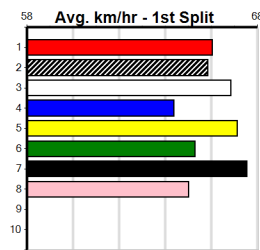

Sire: Dam:

Owner(s):

Winning Distances: < 300m (0) 300 - 399m (0) 400 - 499m (0) 500 - 599m (0) 600 - 699m (0) > 700m (0)

Winning Weights:

Trainer:

Box History

WIN \$\$\$\$ PUTTING AT SANDOWN

Distance: 515m, Race Type: Free For All, Total Prizemoney: \$9,055
1st: \$6,100, 2nd: \$1,870, 3rd: \$935, 4th: \$150