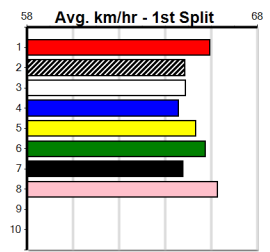

SANDOWN VET CLINIC

Distance: 515m, Race Type: Grade 5, Total Prizemoney: $8,785
1st: $5,900, 2nd: $1,820, 3rd: $915, 4th: $150

Watchdog Tips:

Bet:

Form Box Wgt Dist Track Date Time BON Margin 1st/2nd (Time) PIR Checked Comment W/R Split 1 S/P Grade

ASTON GAGA [5]
BK Bitch Dec-21 Sire: ZIPPING GARTH Dam: ASTON TARA
Owner(s): R Borda
Trainer: Michelle Mallia (Avalon)
Winning Distances: < 300m (0) 300 - 399m (0) 400 - 499m (3) 500 - 599m (3) 600 - 699m (0) > 700m (0)
Winning Weights: 29.5(1) 29.7(1) 29.8(1) 29.9(1) 30.1(1) 30.2(1)
Box History table and Prize Best Starts table included.

FAST HEADACHE (SA)[5]
F Bitch Feb-22 Sire: DYNA DOUBLE ONE Dam: RIGHT EXIT
Owner(s): Love Story (SYN), T Rasmussen, L Mill
Trainer: Matthew Lanigan (Rowsley)
Winning Distances: < 300m (0) 300 - 399m (3) 400 - 499m (2) 500 - 599m (5) 600 - 699m (0) > 700m (0)
Winning Weights: 27.5(1) 27.6(1) 27.7(1) 27.8(1) 28.0(1) 28.5(3) 28.9(1) 29.4(1)
Box History table and Prize Best Starts table included.

MASTER PABLO (NZ)[5]
WBE Dog Feb-22 Sire: HOOKED ON SCOTCH Dam: OAKMOUNT
Owner(s): J Arthur
Trainer: Jason Thompson (Pearcedale)
Winning Distances: < 300m (0) 300 - 399m (0) 400 - 499m (6) 500 - 599m (5) 600 - 699m (0) > 700m (0)
Winning Weights: 30.4(1) 30.7(3) 30.8(1) 31.0(3) 31.1(1) 31.3(1) 31.4(1)
Box History table and Prize Best Starts table included.

IRMA PINCE [5]
BK Bitch Dec-20 Sire: BERNARDO Dam: ROLANDA HOOCH
Owner(s): BAG OF LOLLYS (SYN), L Cockerell, I Cockerell, M Dopper
Trainer: Ian Cockerell (Buckley)
Winning Distances: < 300m (0) 300 - 399m (0) 400 - 499m (4) 500 - 599m (4) 600 - 699m (1) > 700m (0)
Winning Weights: 29.0(1) 29.4(1) 29.6(1) 29.7(2) 29.8(3) 29.9(1)
Box History table and Prize Best Starts table included.

AFTER THE SIREN [5]
WBE Dog May-22 Sire: FERNANDO BALE Dam: ZIPPING TIFFANY
Owner(s): THE SIP (SYN), J Harradine, T Redmond, W Vassallo
Trainer: Karen Pitt (Pearcedale)
Winning Distances: < 300m (0) 300 - 399m (0) 400 - 499m (5) 500 - 599m (0) 600 - 699m (0) > 700m (0)
Winning Weights: 34.3(1) 34.8(1) 34.9(2) 35.0(1)
Box History table and Prize Best Starts table included.

1

2

3

4

5