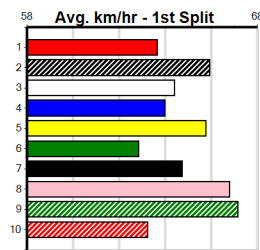

HOT AUGUST NIGHTS AT SANDOWN

Distance: 595m, Race Type: Mixed 4/5, Total Prizemoney: $10,375
1st: $7,000, 2nd: $2,150, 3rd: $1,075, 4th: $150

Watchdog Tips: [ ] [ ] [ ] [ ] Bet: [ ]

STACY'S MUM [5]
BK Bitch Mar-22 Sire: BARCIA BALE Dam: GYPSIES LUCK
Owner(s): M Maas
Trainer: Marlene Schmidt (Devon Meadow)
Winning Distances: < 300m (0) 300 - 399m (0) 400 - 499m (2) 500 - 599m (2) 600 - 699m (0) > 700m (0)
Winning Weights: 27.7(1) 28.0(1) 28.4(2)
7th (5) 27.5 525 MEA R3 16-Mar-24 30.84 29.65 10.00 TANNER BALE (30.17) M/7767 . . . 5.36 $3.00 X67F
3rd (1) 27.5 600 MEP R4 20-Mar-24 35.07 34.38 2.75L MISTY BLACK (34.89) M/6643 . . . 9.58 $3.20 RWH
1st (1) 28.0 460 WGL R5 25-Mar-24 25.73 25.40 1.75L TOUCH OF CLOVER (25.84) Q/222 . . . 6.53 $2.80 5
F (5) 27.7 600 MEA R3 30-Mar-24 0.00 34.35 . . . PREMIUM EQUITY (34.35) . . . V28 . . . $21.90 RWF
5th (4) 27.6 650 SHP R12 10-Jun-24 37.79 36.94 3.75L SHAKE AND BAKE (37.54) M/5555 . . . 18.02 $10.30 RWH
4th (8) 27.9 515 SAP R8 15-Jul-24 30.30 29.45 13.00 ASTON COSTELLO (29.45) M/5644 . . . 5.39 $12.70 X45
2nd (7) 28.0 525 MEA R12 27-Jul-24 30.69 30.09 1.00L FARNHAM BALE (30.63) M/4444 . . . SW 5.22 $3.30 5
4th (7) 28.0 595 SAP R10 04-Aug-24 35.11 34.45 4.75L TEMPER TRAP (34.79) S/5565 . . . 9.52 $8.40 5
Last 3 wins NOT included above
1st (3) 28.4 425 BEN R1 04-Nov-23 24.29 23.81 0.50L WENDA BALE (24.32) S/443 . . . 6.71 $3.40 MH
1st (1) 28.4 515 SAP R9 24-Dec-23 29.80 29.39 6.00L DEPUTY FRED (30.20) M/1111 . . . 5.21 $1.80 7
1st (5) 27.7 525 MEP R9 06-Mar-24 30.10 29.98 8.50L NO WAY PUNK (30.69) M/1111 . . . 5.25 $1.90 X67H

RAVEN PARROT [5]
BK Bitch Jul-21 Sire: BARCIA BALE Dam: MY BLACK RAVEN
Owner(s): DAILLY GREYHOUND FARMS (SYN), G Dailly, T Dailly
Trainer: Thomas Dailly (Anakie)
Winning Distances: < 300m (0) 300 - 399m (0) 400 - 499m (2) 500 - 599m (7) 600 - 699m (5) > 700m (0)
Winning Weights: 27.9(1) 28.0(1) 28.2(3) 28.7(1) 28.8(1) 29.0(2) 29.1(3) 29.3(1) 29.5(1)
5= (2) 28.7 525 MEA R6 25-May-24 30.34 29.89 6.50L BERNIE BURROW (29.91) M/6655 . . . 5.20 $10.40 5
2nd (8) 29.0 525 MEA R4 15-Jun-24 30.28 29.58 3.5L YASH BALE (30.04) M/5433 . . . 5.20 $9.00 5
3rd (8) 29.0 525 MEA R11 22-Jun-24 30.36 29.65 1.5L BLISTERED EARTH (30.27) M/3555 . . . 5.22 $10.20 5
1st (1) 28.8 525 MEA R3 29-Jun-24 30.07 29.82 5.00L CABAO OPAL (30.41) Q/1111 . . . SW 5.15 $2.50 5
5th (7) 29.1 525 MEA R6 06-Jul-24 30.75 30.06 10.00 VINCENT BALE (30.06) M/1776 . . . 5.10 $23.40 X45
ST (-) 28.6 515 SAP 15-Jul-24 29.78 . . . 0.01L Trial Cleared M/1111 . . . 1of5 . . . 5.09 . . . ST
4th (2) 28.7 515 SAN R10 25-Jul-24 29.68 29.23 6.00L FLYING ZULU (29.28) M/6555 . . . 5.14 $31.50 X45
6th (8) 28.9 595 SAN R2 01-Aug-24 34.97 34.36 9.00L FLYING DINAR (34.36) S/5666 . . . 9.67 $12.60 X45
Last 3 wins NOT included above
1st (1) 29.5 525 MEA R5 14-Oct-23 30.04 29.83 1.00L MRS. AVENGER (30.11) M/4443 . . . 5.21 $3.70 5H
1st (4) 28.2 600 MEP R6 20-Dec-23 35.02 35.02 1.25L OSANNA BALE (35.11) M/1233 . . . SW 9.02 $1.50 X45
1st (4) 28.0 525 MEA R9 24-Feb-24 29.73 29.71 1.00L KAI BALE (29.79) M/2322 . . . SW 5.19 $6.20 5H