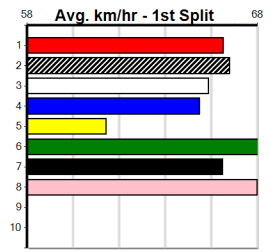

MONDAY NIGHT RACING AT SANDOWN

Distance: 715m, Race Type: Mixed 4/5, Total Prizemoney: $10,375
1st: $7,000, 2nd: $2,150, 3rd: $1,075, 4th: $150

Watchdog Tips:

Bet:

Table with columns: Form Box, Wgt, Dist, Track, Date, Time, BON, Margin, 1st/2nd (Time), PIR, Checked, Comment, WR, Split 1, S/P, Grade

LIVEABLE [5]
BK Bitch Jul-22 Sire: FERNANDO BALE Dam: SILKEN
Owner(s): THE WILLY STROLLERS (SYN), J Sharp, M Alexander
Trainer: Jeffrey Britton (Anakie)
Winning Distances: < 300m (0) 300 - 399m (0) 400 - 499m (0) 500 - 599m (1) 600 - 699m (2) > 700m (0)
Winning Weights: 24.9(2) 25.1(1)
Box History table and Prize Best Starts table included.

IRISH MILLIE [4]
BK Bitch Jun-21 Sire: MY REDEEMER Dam: THURLES PRINCESS
Owner(s): Undertone (SYN), D Fegan, J Sharkie
Trainer: Stephen Whyte (Bunyip)
Winning Distances: < 300m (0) 300 - 399m (0) 400 - 499m (1) 500 - 599m (6) 600 - 699m (1) > 700m (1)
Winning Weights: 25.2(1) 25.3(1) 25.5(1) 25.6(1) 26.1(3) 26.3(1) 26.4(1)
Box History table and Prize Best Starts table included.

MEPUNGA SURPRISE [4]
F Bitch Oct-21 Sire: BARCIA BALE Dam: MEPUNGA ISLA
Owner(s): B Smith
Trainer: Jeffrey Britton (Anakie)
Winning Distances: < 300m (0) 300 - 399m (0) 400 - 499m (0) 500 - 599m (5) 600 - 699m (5) > 700m (1)
Winning Weights: 27.6(2) 27.8(1) 27.9(2) 28.0(1) 28.2(1) 28.3(1) 28.4(2) 28.5(1)
Box History table and Prize Best Starts table included.

SHAKE AND BAKE [4]
BK Bitch May-22 Sire: SHIMA SHINE Dam: SUPER TORA
Owner(s): Super Tora (SYN), G Farrugia, W Gallagher, S Siegersma, B Schuring
Trainer: Jeffrey Britton (Anakie)
Winning Distances: < 300m (0) 300 - 399m (0) 400 - 499m (0) 500 - 599m (3) 600 - 699m (4) > 700m (1)
Winning Weights: 30.2(1) 30.6(1) 30.8(2) 30.9(1) 31.0(2) 31.4(1)
Box History table and Prize Best Starts table included.

FINNISS JEWEL [5]
BK Bitch Mar-21 Sire: FERNANDO BALE Dam: SUFFRAGETTE
Owner(s): Next Racing (SYN), R Tugwell, L Harris
Trainer: Kayla Cottrell (Pearcedale)
Winning Distances: < 300m (0) 300 - 399m (0) 400 - 499m (0) 500 - 599m (6) 600 - 699m (1) > 700m (0)
Winning Weights: 26.1(1) 26.4(1) 26.5(1) 26.6(1) 26.7(1) 27.0(1) 27.1(1)
Box History table and Prize Best Starts table included.

1

2

3

4

5