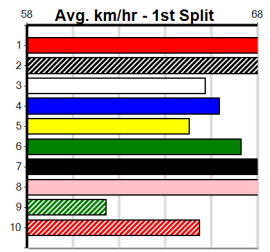

VIC NATIONALS DISTANCE FINAL

Distance: 715m, Race Type: S/E Final, Total Prizemoney: $17,400
1st: $12,000, 2nd: $3,500, 3rd: $1,750, 4th: $150

Watchdog Tips:

Bet:

Table with columns: Form Box, Wgt, Dist, Track, Date, Time, BON, Margin, 1st/2nd (Time), PIR, Checked, Comment, WR, Split 1, S/P, Grade

PASS MARK [4]
BK Dog Mar-22 Sire: FERNANDO BALE Dam: MY GIRL KIZZY
Owner(s): THE WILLY STROLLERS (SYN), J Sharp, M Alexander
Trainer: Jeffrey Britton (Anakie)

Box History
Table with columns: Bx, 1st, 2nd, 3rd, 4th, 5th, 6th, 7th, 8th
Prize Best $68435.00
Starts 41.90(6)-25/4/24

DRILL SERGEANT [5] Biks
WBK Dog Jul-20 Sire: MY REDEEMER Dam: PRINCESS POUT
Owner(s): N Young
Trainer: Shane Drummond (Heathcote)

Box History
Table with columns: Bx, 1st, 2nd, 3rd, 4th, 5th, 6th, 7th, 8th
Prize Best $308587.50
Starts 42.02(1)-16/5/24

ELLA'S BABE [4]
BK Bitch Mar-22 Sire: MY BRO FABIO Dam: ELLA ENCHANTED
Owner(s): M Alati
Trainer: Brooke Ennis (Avalon)

Box History
Table with columns: Bx, 1st, 2nd, 3rd, 4th, 5th, 6th, 7th, 8th
Prize Best $60315.00
Starts 41.71(7)-4/7/24

AUNT VIRGINIA [4]
BD Bitch Jan-22 Sire: FERNANDO BALE Dam: QUENA DEE AIR
Owner(s): SPARKLE AND FADE (SYN), J Paraskevas, A Paraskevas
Trainer: John Paraskevas (Pearcedale)

Box History
Table with columns: Bx, 1st, 2nd, 3rd, 4th, 5th, 6th, 7th, 8th
Prize Best $106148.00
Starts 41.78(7)-1/8/24

FIRE CHAMBER [3]
BD Bitch Oct-21 Sire: HOOKED ON SCOTCH Dam: GWYDION
Owner(s): S White
Trainer: Kerrie White (Buln Buln East)

Box History
Table with columns: Bx, 1st, 2nd, 3rd, 4th, 5th, 6th, 7th, 8th
Prize Best $27680.00
Starts 42.04(1)-11/7/24

1

2

3

4

5