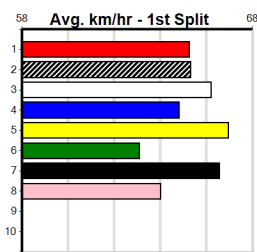

SPORTSBET NOBODY DOES IT EASIER

Distance: 515m, Race Type: Grade 5, Total Prizemoney: $8,785
1st: $5,900, 2nd: $1,820, 3rd: $915, 4th: $150

Watchdog Tips:

Input boxes for Watchdog Tips.

Bet:

Input box for Bet.

Form Box Wgt Dist Track Date Time BON Margin 1st/2nd (Time) PIR Checked Comment W/R Split 1 S/P Grade

BAKIS BALE (NSW)[5]

RBD Dog Apr-22 Sire: CHRISTO BALE Dam: DYNA ROMY

Sire: CHRISTO BALE

Dam: DYNA ROMY

Trainer: Correy Grenfell (Anakie)

Owner(s): B Wheeler
Winning Distances: < 300m (0) 300 - 399m (0) 400 - 499m (1) 500 - 599m (2) 600 - 699m (0) > 700m (0)

Winning Weights: 34.2(1) 34.4(1) 34.6(1)

Table with columns for race results (rank, weight, sex, color, track, date, time, margin, sire, dam, PIR, checked, comment, W/R, split 1, S/P, grade) for BAKIS BALE.

Last 3 wins NOT included above

Summary table for BAKIS BALE showing prize, best starts, and track/distance statistics.

Box History

Box History table for BAKIS BALE showing win/loss records across various box positions.

SHIV ROY [5]

RF Bitch Feb-22 Sire: ZAMBORA BROCKIE Dam: BELT UP TUBSY

Sire: ZAMBORA BROCKIE

Dam: BELT UP TUBSY

Trainer: David Bourke (The Basin)

Owner(s): C Flynn
Winning Distances: < 300m (0) 300 - 399m (0) 400 - 499m (3) 500 - 599m (1) 600 - 699m (0) > 700m (0)

Winning Weights: 29.6(1) 29.7(1) 29.8(1) 29.9(1)

Table with columns for race results for SHIV ROY.

Last 3 wins NOT included above

Summary table for SHIV ROY showing prize, best starts, and track/distance statistics.

Box History

Box History table for SHIV ROY.

RIVIERA BALE (NSW)[5]

BK Dog Aug-21 Sire: ORSON ALLEN Dam: HAE ALLEN

Sire: ORSON ALLEN

Dam: HAE ALLEN

Trainer: Samantha Grenfell (Anakie)

Owner(s): B Wheeler
Winning Distances: < 300m (0) 300 - 399m (0) 400 - 499m (5) 500 - 599m (1) 600 - 699m (0) > 700m (0)

Winning Weights: 33.0(1) 33.4(1) 33.7(1) 34.0(1) 34.1(1) 34.5(1)

Table with columns for race results for RIVIERA BALE.

Last 3 wins NOT included above

Summary table for RIVIERA BALE showing prize, best starts, and track/distance statistics.

Box History

Box History table for RIVIERA BALE.

ASTON TOMMY [5]

BD Dog Apr-22 Sire: TOMMY SHELBY Dam: ASTON MEILLEUR

Sire: TOMMY SHELBY

Dam: ASTON MEILLEUR

Trainer: David Condon (Devon Meadows)

Owner(s): R Borda
Winning Distances: < 300m (0) 300 - 399m (1) 400 - 499m (3) 500 - 599m (1) 600 - 699m (0) > 700m (0)

Winning Weights: 32.6(1) 32.9(1) 33.1(1) 33.6(1) 33.8(1)

Table with columns for race results for ASTON TOMMY.

Last 3 wins NOT included above

Summary table for ASTON TOMMY showing prize, best starts, and track/distance statistics.

Box History

Box History table for ASTON TOMMY.

POMMEL BOY [5]

BE Dog Mar-22 Sire: FERNANDO BALE Dam: PRINCESS KIWI

Sire: FERNANDO BALE

Dam: PRINCESS KIWI

Trainer: Chloe Dew (Anakie)

Owner(s): N Cachia
Winning Distances: < 300m (0) 300 - 399m (0) 400 - 499m (2) 500 - 599m (1) 600 - 699m (3) > 700m (0)

Winning Weights: 29.9(1) 30.0(2) 30.4(2) 30.5(1)

Table with columns for race results for POMMEL BOY.

Last 3 wins NOT included above

Summary table for POMMEL BOY showing prize, best starts, and track/distance statistics.

Box History