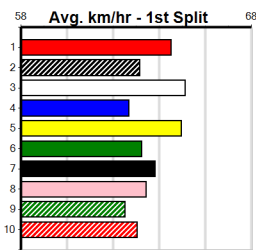

Track Record:

Distance	Time	Greyhound	Date Set
515m	28.790	ASTON RUPEE	09-Sep-21
595m	33.562	COLLINDA PATTY	15-Aug-21
715m	41.157	HERE'S TEARS	30-Jan-20

Sandown

1

6:15PM

(VIC time)

Distance: 515m, Race Type: Maiden Final, Total Prizemoney: \$8,785
1st: \$5,900, 2nd: \$1,820, 3rd: \$915, 4th: \$150