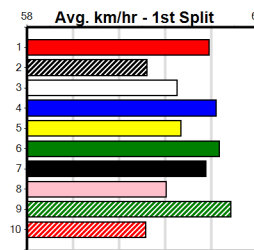

GEELONG TO SANDOWN FINAL

Distance: 515m, Race Type: Grade 5 Final, Total Prizemoney: $9,055
1st: $6,100, 2nd: $1,870, 3rd: $935, 4th: $150

Watchdog Tips:

Bet:

Table with columns: Form Box, Wgt, Dist, Track, Date, Time, BON, Margin, 1st/2nd (Time), PIR, Checked, Comment, WR, Split 1, S/P, Grade

TOKYO HEIST [5]
BK Dog Sep-21 Sire: SHIMA SHINE Dam: ELEVATED
Owner(s): GIZZY'S GANG (SYN), A Manolitsis, A Manolitsis, S Bevan
Trainer: Korie-lee Heinrich (Anakie)
Winning Distances: < 300m (0) 300 - 399m (3) 400 - 499m (1) 500 - 599m (2) 600 - 699m (0) > 700m (0)
Winning Weights: 34.0(1) 34.8(1) 35.2(3) 36.3(1)
Box History table and Prizemoney details.

ABRAXAS BALE (NSW)[5]
BD Dog Apr-22 Sire: CHRISTO BALE Dam: DYNA ROMY
Owner(s): B Wheeler
Trainer: Samantha Grenfell (Anakie)
Winning Distances: < 300m (0) 300 - 399m (1) 400 - 499m (1) 500 - 599m (1) 600 - 699m (0) > 700m (0)
Winning Weights: 35.2(1) 36.3(1) 36.4(1)
Box History table and Prizemoney details.

IDYLLIC LUTHER [5]
WF Dog Oct-21 Sire: ALLEN DEED Dam: PENELOPES CRUZ
Owner(s): C James
Trainer: Chloe Dew (Anakie)
Winning Distances: < 300m (0) 300 - 399m (0) 400 - 499m (4) 500 - 599m (0) 600 - 699m (0) > 700m (0)
Winning Weights: 29.7(1) 30.0(1) 30.2(1) 30.6(1)
Box History table and Prizemoney details.

ASTON LORD [5]
BK Dog Jun-22 Sire: ASTON RUPEE Dam: ASTON OPAL
Owner(s): R Borda
Trainer: Benjamin Magri (Avalon)
Winning Distances: < 300m (0) 300 - 399m (0) 400 - 499m (7) 500 - 599m (2) 600 - 699m (0) > 700m (0)
Winning Weights: 34.9(3) 35.0(1) 35.1(3) 35.2(1) 35.4(1)
Box History table and Prizemoney details.

YOU YANG YAALA [5]
BK Bitch Oct-20 Sire: SULZANTI Dam: PANDORA'S PROOF
Owner(s): A Welsh
Trainer: Jason Wickham (Lara)
Winning Distances: < 300m (0) 300 - 399m (2) 400 - 499m (6) 500 - 599m (3) 600 - 699m (0) > 700m (0)
Winning Weights: 26.0(1) 26.4(2) 26.6(1) 26.7(2) 26.8(2) 27.0(2) 27.6(1)
Box History table and Prizemoney details.