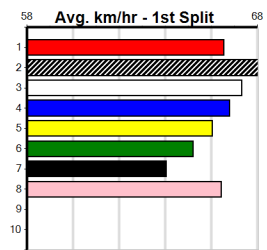

TOONGABBIE LODGE

Distance: 515m, Race Type: Grade 5, Total Prizemoney: $8,785
1st: $5,900, 2nd: $1,820, 3rd: $915, 4th: $150

Watchdog Tips:

Bet:

Table with columns: Form Box, Wgt, Dist, Track, Date, Time, BON, Margin, 1st/2nd (Time), PIR, Checked, Comment, WR, Split 1, S/P, Grade

PEAKY JOE [5]
BEBD Dog Nov-21 Sire: FERNANDO BALE Dam: HOT CHARMOLA
Owner(s): Whatever goes (SYN), G Rounds, D Carroll
Trainer: Vicki Wisener (Devon Meadows)
Winning Distances: < 300m (0) 300 - 399m (1) 400 - 499m (2) 500 - 599m (6) 600 - 699m (0) > 700m (0)
Winning Weights: 32.9(1) 33.1(1) 33.2(2) 33.4(1) 33.5(2) 33.6(2)
Box History table and Prize Best Starts table included.

HOUSE OF TURBO [5]
RBD Dog Feb-22 Sire: FERNANDO BALE Dam: YINDI GIRL TURBO
Owner(s): M Cullen
Trainer: Jeffrey Britton (Anakie)
Winning Distances: < 300m (0) 300 - 399m (4) 400 - 499m (6) 500 - 599m (1) 600 - 699m (0) > 700m (0)
Winning Weights: 33.2(2) 33.3(3) 33.5(4) 33.6(1) 33.7(1)
Box History table and Prize Best Starts table included.

POWER PAWS [5]
BD Bitch May-22 Sire: AUSSIE INFRARED Dam: QUICK PAWS
Owner(s): DODGE N BOOKS (SYN), J Booker, R Aurisch, K Morrison
Trainer: Kellie Morrison (Kilmany)
Winning Distances: < 300m (0) 300 - 399m (5) 400 - 499m (5) 500 - 599m (0) 600 - 699m (0) > 700m (0)
Winning Weights: 29.8(1) 30.3(2) 30.5(2) 30.6(1) 30.7(1) 30.8(2) 31.0(1)
Box History table and Prize Best Starts table included.

ZIPPING MOFFAT (NSW)[5]
BK Dog Apr-22 Sire: ZACK MONELLI Dam: ZIPPING SAMARA
Owner(s): Hallinan Hallinan (SYN), M Hallinan, F Hallinan
Trainer: Thomas Dailly (Anakie)
Winning Distances: < 300m (0) 300 - 399m (0) 400 - 499m (2) 500 - 599m (6) 600 - 699m (0) > 700m (0)
Winning Weights: 34.6(1) 35.4(1) 35.7(1) 35.8(1) 35.9(2) 36.3(1) 36.4(1)
Box History table and Prize Best Starts table included.

ALPHA ZULU [5]
RBD Dog Sep-21 Sire: ORSON ALLEN Dam: CYCLONE JEBEL
Owner(s): Alpha Zulu (SYN), S Thompson, S Crawley, J Brown
Trainer: Jason Thompson (Pearcedale)
Winning Distances: < 300m (0) 300 - 399m (0) 400 - 499m (10) 500 - 599m (7) 600 - 699m (0) > 700m (0)
Winning Weights: 33.9(1) 34.0(1) 34.2(1) 34.4(1) 34.6(4) 34.7(3) 34.8(2) 34.9(1) 35.1(2) 35.2(1)
Box History table and Prize Best Starts table included.