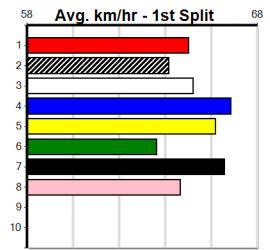

Watchdog Tips: [ ] [ ] [ ] [ ] Bet: [ ]

Form Box Wgt Dist Track Date Time BON Margin 1st/2nd (Time) PIR Checked Comment WR Split 1 S/P Grade

I'M HONEY [5]
F Bitch May-22 Sire: FLYING RICCIARDO Dam: I'M POPPY
Owner(s): Smith Racing (SYN), D Smith, J Smith
Trainer: Danielle Smith (Lara)

Box History
Bx 1st 2nd 3rd 4th 5th 6th 7th 8th
Prize Best Starts Trk/Dts APM

DENISON FRISBY [5]
BK Dog Sep-21 Sire: MEPUNGA BLAZER Dam: ARABELLA FIGG
Owner(s): BAG OF LOLLYS (SYN), L Cockerell, I Cockerell, M Dopper
Trainer: Ian Cockerell (Buckley)

Box History
Bx 1st 2nd 3rd 4th 5th 6th 7th 8th
Prize Best Starts Trk/Dts APM

ACID TEST [5]
BK Dog Sep-21 Sire: ASTON KIMETTO Dam: SHANAKEE
Owner(s): RARE DIAMONDS (SYN), S Baertschiger, R Richards, M Hastings
Trainer: Brett Mackie (Tooradin)

Box History
Bx 1st 2nd 3rd 4th 5th 6th 7th 8th
Prize Best Starts Trk/Dts APM

WINSTON TOWN [5]
BE Dog Nov-20 Sire: BERNARDO Dam: PRINCESS MARJEN
Owner(s): The Four Suits (SYN), F Spiteri, D Handreck, R Chiarello, C Tripotseris
Trainer: Paul Galea (Melton West)

Box History
Bx 1st 2nd 3rd 4th 5th 6th 7th 8th
Prize Best Starts Trk/Dts APM

NASHVILLE BALE (NSW)[5]
WBEBD Dog Mar-22 Sire: DROOPYS SYDNEY Dam: DYNA UNI
Owner(s): B Wheeler
Trainer: Thomas Dailly (Anakie)

Box History
Bx 1st 2nd 3rd 4th 5th 6th 7th 8th
Prize Best Starts Trk/Dts APM

1

2

3

4

5