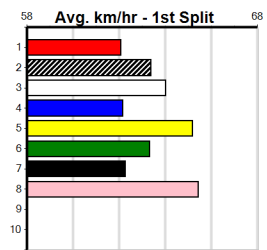

GREYHOUNDS ENTERTAINMENT (1-3 WINS)

Distance: 515m, Race Type: Restricted Win, Total Prizemoney: $8,785
1st: $5,900, 2nd: $1,820, 3rd: $915, 4th: $150

Watchdog Tips: [ ] [ ] [ ] [ ] Bet: [ ]

Form Box Wgt Dist Track Date Time BON Margin 1st/2nd (Time) PIR Checked Comment W/R Split 1 S/P Grade

PIXIE TRIXIE [5]
BK Bitch Jul-22 Sire: SH AVATAR Dam: FAIRYTALE WISH
Owner(s): C Capuano
Trainer: Clint Capuano (Anakie)
Winning Distances: < 300m (0) 300 - 399m (1) 400 - 499m (2) 500 - 599m (0) 600 - 699m (0) > 700m (0)
Winning Weights: 25.2(1) 25.9(1) 26.3(1)
Box History table and statistics.

MONEY PALACE [7]
BK Dog Jun-22 Sire: FERNANDO BALE Dam: PALACE LADY
Owner(s): Cash Is King (SYN), J Gauci, S Pratt, B Ryan, D Rawald, C Vassiliadis, N Acevski
Trainer: Julian Gauci (South Morang)
Winning Distances: < 300m (0) 300 - 399m (0) 400 - 499m (1) 500 - 599m (0) 600 - 699m (0) > 700m (0)
Winning Weights: 30.6(1)
Box History table and statistics.

DUPLICITOUS [7]
BK Bitch Jul-22 Sire: FERNANDO BALE Dam: SILKEN
Owner(s): G Farrugia
Trainer: Jeffrey Britton (Anakie)
Winning Distances: < 300m (0) 300 - 399m (0) 400 - 499m (0) 500 - 599m (1) 600 - 699m (0) > 700m (0)
Winning Weights: 24.4(1)
Box History table and statistics.

MAYAN CHIEF [7] Biks
BK Dog Nov-21 Sire: SENNACHIE Dam: BUSY BELLA
Owner(s): T Cortese
Trainer: Danny Cortese (Devon Meadows)
Winning Distances: < 300m (0) 300 - 399m (0) 400 - 499m (1) 500 - 599m (0) 600 - 699m (0) > 700m (0)
Winning Weights: 31.0(1)
Box History table and statistics.

MEPUNGA ROCKY [7]
WBK Dog Dec-22 Sire: FERNANDO BALE Dam: MEPUNGA FREDA
Owner(s): B Smith
Trainer: Jeffrey Britton (Anakie)
Winning Distances: < 300m (0) 300 - 399m (0) 400 - 499m (0) 500 - 599m (1) 600 - 699m (0) > 700m (0)
Winning Weights: 32.9(1)
Box History table and statistics.

1

2

3

4

5