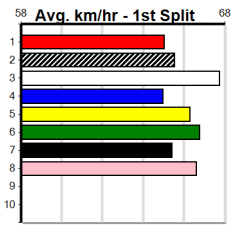

CASSIGN DESIGN

Distance: 390m, Race Type: Mixed 3/4, Total Prizemoney: $3,360
1st: $2,250, 2nd: $690, 3rd: $345, 4th: $75

9

6:46PM

(VIC time)

TORNADO TAHLIA (7) has a good record here and she will find this easier than her most recent racing. MYOLA NICK (8) is another who excels here and he should get a nice cart across early on. MORaine ARNIE (4) was brilliant last time out.

Watchdog Tips:

7 8 4 2 Bet: Win 7

Table header for race details including columns for Form, Box, Weight, Dist, Track, Date, Time, BON, Margin, 1st/2nd (Time), PIR, Checked, Comment, W/R, Split 1, S/P, Grade.

Race 1: SIT AND WAIT (QLD)[4] Resuming, may need the run, next time. DANIEL'S LOSS $16.00. Includes horse details, trainer info, and winning boxes.

Race 2: JUDY'S REDEEMER [3] Quick PB here, likes a rails draw, respect. MADAM BUTTERFLY $4.60. Includes horse details, trainer info, and winning boxes.

Race 3: MATTY BOY [4] Steady record here, needs to lead, tough ask. MEPUNGA MIDGET $18.00. Includes horse details, trainer info, and winning boxes.

Race 4: MORaine ARNIE [4] Returned to form at Horsham, can threaten. MORaine ROSIE $7.50. Includes horse details, trainer info, and winning boxes.

Race 5: SEATS TWO [4] Front runner, may get crowded early, no. PICTOR LUCY $10.00. Includes horse details, trainer info, and winning boxes.

Race 6: CRUISIN' CHERRY [4] Steady effort when resuming, place preferred. MEPUNGA BELLA $12.00. Includes horse details, trainer info, and winning boxes.

Race 7: TORNADO TAHLIA [3] Class edge, can burn mid race, hard to hold out. JOSEPHINE $3.40. Includes horse details, trainer info, and winning boxes.

Race 8: MYOLA NICK [4] Goes well here, can stay wide, main danger. POCKET QUEEN $4.20. Includes horse details, trainer info, and winning boxes.

9 *** NO RESERVE ***

10 *** NO RESERVE ***