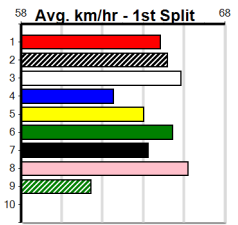

# EDWARDS ELECTRICAL

Distance: 450m, Race Type: Grade 5, Total Prizemoney: \$2,925  
1st: \$1,950, 2nd: \$600, 3rd: \$300, 4th: \$75

**7**

**6:04PM**

(VIC time)

HIDDEN STONES (8) has been racing well in strong company of late and he is ideally drawn out wide. PAW KRAMER (7) powered to the line in his Geelong win and he just needs luck early on. LIGHTNING PEST (6) is more than capable.