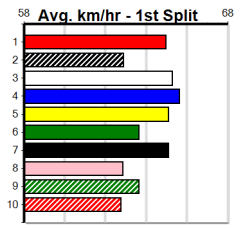

Warrnambool

MATKO HIRE

Distance: 390m, Race Type: Grade 5, Total Prizemoney: $2,925
1st: $1,950, 2nd: $600, 3rd: $300, 4th: $75

12

7:53PM
(VIC time)

STRESS TEST (3) is racing with confidence and a clean getaway can see him make every post a winner. MORaine MARVEL (1) has a good record here and he is drawn to get all the breaks. MORaine NADIA (5) is another who races well here.

Watchdog Tips:

3

1

5

4

Bet:

Win 3