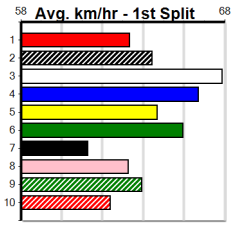

SPORTSBET HT1

Distance: 450m, Race Type: Mixed 6/7 Heat, Total Prizemoney: $2,925
1st: $1,950, 2nd: $600, 3rd: $300, 4th: $75

3
4:49PM
(VIC time)

DRAGONELLE (3) has been ultra consistent to date and she has the speed to cross and lead throughout. XISAN BALE (6) led for a long way at Geelong and he will give a great sight again. RIVIA AKIRA (7) won't be too far away late.

Watchdog Tips: **3** **6** **7** **5** **Bet:** **Win 3**