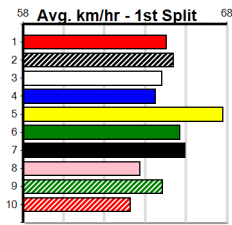

BOOK YOUR NEXT SOCIAL CLUB FUNCTI

Distance: 390m, Race Type: Grade 5, Total Prizemoney: $2,925
1st: $1,950, 2nd: $600, 3rd: $300, 4th: $75

11

7:32PM

(VIC time)

INTUITIVE (7) continues to get better with every run and she is ideally drawn out wide. RUBY'S DESIRE (6) has a good record here and she has pace to burn, while THAT'S RARE (4) should settle on the speed and she may be the value runner.

Watchdog Tips:

7

6

4

2

Bet:

Win 7