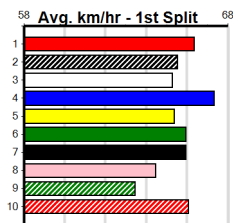

WARRNAMBOOL FENCING SPECIALISTS

10
7:11PM
(VIC time)

Distance: 390m, Race Type: Grade 5, Total Prizemoney: $2,925
1st: $1,950, 2nd: $600, 3rd: $300, 4th: $75

LEO BALE (7) has been enormous in his past two and he will be carving out time on the arm.
TIGGERLONG GAS (5) has been airborne of late and he just needs a clear crack mid race.
CHASING HEARTS (1) will be in the firing line throughout.

Watchdog Tips: **7** **5** **1** **2** **Bet:** **Win 7**