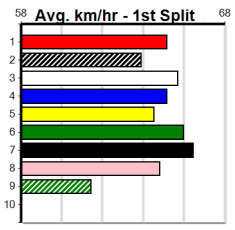

WANNON PARK BINGO WEDNESDAY'S

Distance: 450m, Race Type: Grade 5, Total Prizemoney: $2,925
1st: $1,950, 2nd: $600, 3rd: $300, 4th: $75

6

5:46PM

(VIC time)

SWINDLED (6) is one of the most gifted chasers in work and he will be carving out time on the arm.
ECO BALE (2) is another with a serious motor and he should get a nice run through early on. ON
THE BEER (1) continues to impress.

Watchdog Tips: 6 2 1 4 **Bet:** Win 6