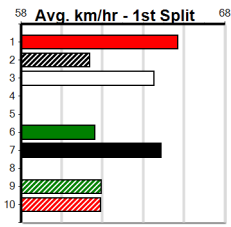

Warrnambool

HAPPY BIRTHDAY PAUL OPREAN

Distance: 390m, Race Type: Maiden, Total Prizemoney: $2,535
1st: $1,680, 2nd: $520, 3rd: $260, 4th: $75

1

4:09PM

(VIC time)

CINDY'S FIRE (1) was far from disgraced when placed here on debut and she is drawn to get all the breaks. DOONGALLA GAL (3) has turned in some handy performances and she may be the value runner. CONROY PARK (5) is a well bred type

Watchdog Tips: 1 3 5 8 **Bet:** Box Quinella 1,3,5 ($10 for 333.33%)