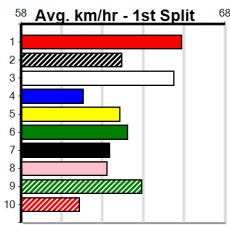

Distance: 450m, Race Type: Mixed 6/7 Heat, Total Prizemoney: $2,925
1st: $1,950, 2nd: $600, 3rd: $300, 4th: $75

4
5:07PM
(VIC time)

TIMMA TURTLE TWO (7) is showing promise and he should be able to light them up in the middle stages. NACHO PROBLEM (2) was a strong 26.13 Geelong winner and he just needs room early on. PAW VINCE (8) will continue to improve.

Watchdog Tips: 7 2 8 5 **Bet:** Box Quinella 2,7,8 ($10 for 333.33%)