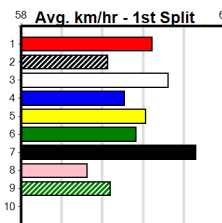

BROAD TREE CARE

Distance: 390m, Race Type: Mixed 6/7, Total Prizemoney: $2,925
1st: $1,950, 2nd: $600, 3rd: $300, 4th: $75

2

4:25PM

(VIC time)

ASTON TESSA (7) has been consistent to date and she has the speed to cross and lead throughout.
ZERO KILLER (8) is an improving type and he will get a nice cart across early on. BERT DEEDS (5)
is a more than capable type

Watchdog Tips: 7   8   5   1   **Bet:** Box Quinella 5,7,8 ($10 for 333.33%)