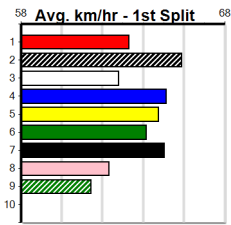

MACEY'S BISTRO

Distance: 450m, Race Type: Grade 5, Total Prizemoney: $2,925
1st: $1,950, 2nd: $600, 3rd: $300, 4th: $75

5

5:29PM

(VIC time)

OLLIE DEEDS (4) returned to form with a smart 25.55 win here and he looks suited in this event.
MINH NARDO (2) was never headed last time and she should be in the firing line from the outset.
FREDDY DEEDS (5) will be charging to the line.

Watchdog Tips: **4** **2** **5** **1** **Bet:** **Box Trifecta 1,2,4,5 ($10 for 41.67%)**