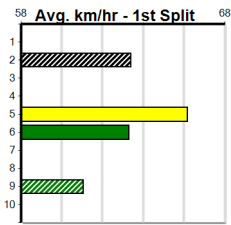

Geelong

SPORTSBET MAIDEN HT4

Distance: 400m, Race Type: Maiden Heat, Total Prizemoney: \$2,535
1st: \$1,680, 2nd: \$520, 3rd: \$260, 4th: \$75

4

7:59PM

(VIC time)

PAW OSWALD (5) has been handily placed in his two runs to date and he can assume control soon after box rise. RUBY'S SHOW (3) was well supported in her luckless debut run and she can make amends tonight. IMPEL (4) is a royalty bred type