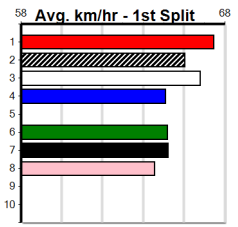

Geelong

NP ELECTRICAL

Distance: 400m, Race Type: Mixed 4/5, Total Prizemoney: \$3,360
1st: \$2,250, 2nd: \$690, 3rd: \$345, 4th: \$75

11

10:27PM

(VIC time)

PAT ABILITY (3) is three of three here and she is capable of carving out ridiculous sectionals when in the clear. SHARE MY ORBIT (1) has the good draw and he will be on the pace from the outset. MEATBALL MOLLY (2) may be the value runner.