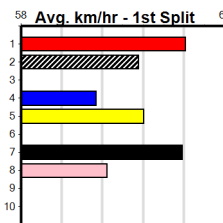

Geelong

TTS ELECTRICS (2-4 WINS)

Distance: 400m, Race Type: Restricted Win, Total Prizemoney: \$2,925
1st: \$1,950, 2nd: \$600, 3rd: \$300, 4th: \$75

10

10:05PM

(VIC time)

YAMGATA BALE (8) owns a sizzling 22.59 PB here and she should have the pace to find the top through the bend. SPLIT REEF (7) has a good record here and he will keep the pressure on from the outset. JACAERY'S BALE (5) will appreciate the small line-up