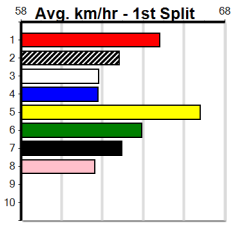

MILLER'S MUZZLES (1-3 WINS)

Distance: 460m, Race Type: Restricted Win, Total Prizemoney: \$2,925
1st: \$1,950, 2nd: \$600, 3rd: \$300, 4th: \$75

MERL'S LAD (2) has been placed in two of four here and he has the speed to make every post a winner. SCOTLAND YARD (5) was far from disgraced here last time and he should be on the pace throughout. THESTRAL (4) can run a cheeky race.