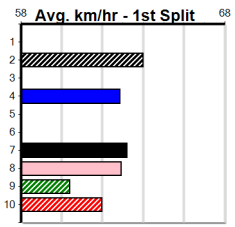

Geelong

SPORTSBET MAIDEN HT2

Distance: 400m, Race Type: Maiden Heat, Total Prizemoney: \$2,535
1st: \$1,680, 2nd: \$520, 3rd: \$260, 4th: \$75

2

7:17PM

(VIC time)

STEEPLE (8) has turned in some solid performances to date and he should have enough pace to cross early on. MAD APPLE (4) has been far from disgraced in his two runs and he will continue to improve. UNLEASHING (5) must be respected on debut