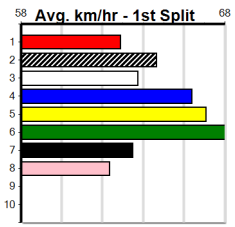

PARKER PUMPS

Distance: 400m, Race Type: Mixed 6/7, Total Prizemoney: $2,925
1st: $1,950, 2nd: $600, 3rd: $300, 4th: $75

9

9:44PM

(VIC time)

COME AND SEE (5) has been impressive in her two runs here to date and she can assume control soon after box rise. JUNGLE FIREBALL (4) was never headed here when on debut and he will be in the mix again. PAW LARRY (8) returned to form last time out.

Watchdog Tips: **5** **4** **8** **2** **Bet:** **Win 5**