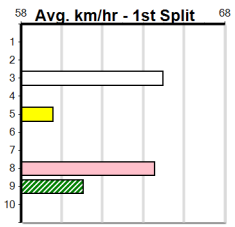

Geelong

SPORTSBET MAIDEN HT1

Distance: 400m, Race Type: Maiden Heat, Total Prizemoney: $2,535
1st: $1,680, 2nd: $520, 3rd: $260, 4th: $75

1
6:53PM
(VIC time)

UNINVITING (7) is a member of a powerful kennel and her dam line has produced numerous star performers. RADIATION BAND (8) is armed with slick early speed and she will continue to get stronger with more racing. JADED SMILE (2) has claims

Watchdog Tips:

7

8

2

1

Bet:

Win 7

Form	Box	Weight	Dist	Track	Date	Time	BON	Margin	1st/2nd (Time)	PIR	Checked	Comment	W/R	Split 1	S/P	Grade	
1	PAW TABITHA (NSW)[M]											<i>Well bred, in good hands, must be respected</i>					
BK	B				Dec-22		BERNARDO					DYNA HARPA					
Trainer: Mark Delbridge (Balliang) $5.00																	
Owner(s): B Wheeler																	
<table border="1"> <thead> <tr><th colspan="8">Winning Boxes</th></tr> <tr><th>1</th><th>2</th><th>3</th><th>4</th><th>5</th><th>6</th><th>7</th><th>8</th></tr> </thead> <tbody> <tr><td>Prize</td><td></td><td></td><td></td><td></td><td></td><td></td><td></td></tr> <tr><td>Best</td><td></td><td></td><td></td><td></td><td></td><td></td><td></td></tr> <tr><td>Starts</td><td></td><td></td><td></td><td></td><td></td><td></td><td></td></tr> <tr><td>Trk/Dst</td><td></td><td></td><td></td><td></td><td></td><td></td><td></td></tr> <tr><td>APM</td><td></td><td></td><td></td><td></td><td></td><td></td><td></td></tr> </tbody> </table>																	
2	JADED SMILE [M]											<i>Dam has produced some gun chasers, threat</i>					
BK	B				Jan-23		BERNARDO					SLINGSHOT GYPSY					
Trainer: Rebecca Gibbons (Avalon) $7.50																	
Owner(s): J Ferguson																	
<table border="1"> <thead> <tr><th colspan="8">Winning Boxes</th></tr> <tr><th>1</th><th>2</th><th>3</th><th>4</th><th>5</th><th>6</th><th>7</th><th>8</th></tr> </thead> <tbody> <tr><td>Prize</td><td></td><td></td><td></td><td></td><td></td><td></td><td></td></tr> <tr><td>Best</td><td></td><td></td><td></td><td></td><td></td><td></td><td></td></tr> <tr><td>Starts</td><td></td><td></td><td></td><td></td><td></td><td></td><td></td></tr> <tr><td>Trk/Dst</td><td></td><td></td><td></td><td></td><td></td><td></td><td></td></tr> <tr><td>APM</td><td></td><td></td><td></td><td></td><td></td><td></td><td></td></tr> </tbody> </table>																	
3	DIVA ERADICATOR [M]											<i>No luck on debut, can improve, place</i>					
BD	B				Nov-22		KNOCKA NORRIS					STRENGTH TO WYN					
Trainer: Daniel Gibbons (Avalon) $10.00																	
Owner(s): B Keel																	
<table border="1"> <thead> <tr><th colspan="8">Winning Boxes</th></tr> <tr><th>1</th><th>2</th><th>3</th><th>4</th><th>5</th><th>6</th><th>7</th><th>8</th></tr> </thead> <tbody> <tr><td>Prize</td><td></td><td></td><td></td><td></td><td></td><td></td><td></td></tr> <tr><td>Best</td><td></td><td></td><td></td><td></td><td></td><td></td><td></td></tr> <tr><td>Starts</td><td></td><td></td><td></td><td></td><td></td><td></td><td></td></tr> <tr><td>Trk/Dst</td><td></td><td></td><td></td><td></td><td></td><td></td><td></td></tr> <tr><td>APM</td><td></td><td></td><td></td><td></td><td></td><td></td><td></td></tr> </tbody> </table>																	
4	MORE BEER PLEASE [M]											<i>Bred to have plenty of early pace, watch betting</i>					
F	D				Nov-22		FERAL FRANKY					JUNK FOOD JUNKIE					
Trainer: Jason Sharp (Lara) $8.00																	
Owner(s): A Lie																	
<table border="1"> <thead> <tr><th colspan="8">Winning Boxes</th></tr> <tr><th>1</th><th>2</th><th>3</th><th>4</th><th>5</th><th>6</th><th>7</th><th>8</th></tr> </thead> <tbody> <tr><td>Prize</td><td></td><td></td><td></td><td></td><td></td><td></td><td></td></tr> <tr><td>Best</td><td></td><td></td><td></td><td></td><td></td><td></td><td></td></tr> <tr><td>Starts</td><td></td><td></td><td></td><td></td><td></td><td></td><td></td></tr> <tr><td>Trk/Dst</td><td></td><td></td><td></td><td></td><td></td><td></td><td></td></tr> <tr><td>APM</td><td></td><td></td><td></td><td></td><td></td><td></td><td></td></tr> </tbody> </table>																	
5	ELPHIAS DOGE [M]											<i>Well beaten in both runs, needs more time</i>					
RF	D				Apr-22		BEAST UNLEASHED					ARABELLA FIGG					
Trainer: Lisa Cockerell (Buckley) $16.00																	
Owner(s): BAG OF LOLLYS (SYN), L Cockerell, I Cockerell, M Dopper																	
<table border="1"> <thead> <tr><th colspan="8">Winning Boxes</th></tr> <tr><th>1</th><th>2</th><th>3</th><th>4</th><th>5</th><th>6</th><th>7</th><th>8</th></tr> </thead> <tbody> <tr><td>Prize</td><td></td><td></td><td></td><td></td><td></td><td></td><td></td></tr> <tr><td>Best</td><td></td><td></td><td></td><td></td><td></td><td></td><td></td></tr> <tr><td>Starts</td><td></td><td></td><td></td><td></td><td></td><td></td><td></td></tr> <tr><td>Trk/Dst</td><td></td><td></td><td></td><td></td><td></td><td></td><td></td></tr> <tr><td>APM</td><td></td><td></td><td></td><td></td><td></td><td></td><td></td></tr> </tbody> </table>																	
6	PAW WINCEY (NSW)[M]											<i>Litter mate to the red, watch betting moves</i>					
BK	B				Dec-22		BERNARDO					DYNA HARPA