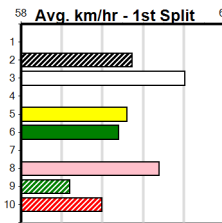

Geelong

SPORTSBET MAIDEN HT3

Distance: 400m, Race Type: Maiden Heat, Total Prizemoney: \$2,535

1st: \$1,680, 2nd: \$520, 3rd: \$260, 4th: \$75

3

7:38PM

(VIC time)

PAW LEON (5) has turned in some nice performances to date and he just needs an ounce of luck early on. The royally bred TINY BIT SPOILT (4) is a member of a powerful kennel and a forward showing is expected. MORE WINE PLEASE (3) has claims