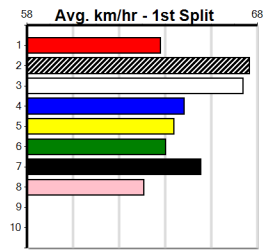

Geelong
12
10:48PM
(VIC time)

THE BECKLEY CENTRE GEELONG

Distance: 400m, Race Type: Grade 5, Total Prizemoney: $2,925
1st: $1,950, 2nd: $600, 3rd: $300, 4th: $75

TINKER NORM (4) is a star chaser when at his best and he is expected to fire after a freshen up.
PARIS BALE (7) is showing promise and she has enough pace to cross in the early stages. TINKER CONALL (6) just needs room early on.

Watchdog Tips: **4** **7** **6** **1** **Bet:** **Win 4**

1

NO RIGHT TURNS (QLD)[5] **Goes well here, has early speed, must respect** **$7.50**
BK Dog Mar-22 Sire: FERNANDO BALE Dam: HOW NOT TOO Trainer: Paul Mathieson (Myrniong)
Owner(s): T Kingcott
Winning Distances: < 300m (0) 300 - 399m (3) 400 - 499m (1) 500 - 599m (0) 600 - 699m (0) > 700m (0)
Winning Weights: 29.8(1) 29.9(2) 30.8(1)

Box	1st	2nd	3rd	4th	5th	6th	7th	8th
1	1	1	1	1	1			
2	1							
3	2							
4			1		1			
5		1	1	1				
6		2				1		
7	1	1	1	1	1			
8		1	1					

Prize Best $11715.00
Starts 22.52(7)-3/5/24
Trk/Dts 21-4-6-4
APM 8-1-5-1 6797

2

SNOWY'S SISTER [5] **Down on confidence, needs to lead, risky** **$10.00**
BK Bitch Mar-20 Sire: MEPUNGA BLAZER Dam: UNMID BALE Trainer: Tracey Deglaitis (Moolap)
Owner(s): P Karalekas
Winning Distances: < 300m (0) 300 - 399m (6) 400 - 499m (9) 500 - 599m (0) 600 - 699m (0) > 700m (0)
Winning Weights: 30.3(1) 30.7(1) 30.8(2) 31.3(2) 31.4(1) 31.5(1) 31.6(2) 31.7(2) 31.9(2) 32.3(1)

Box	1st	2nd	3rd	4th	5th	6th	7th	8th
1	2	1	3	1	2		1	
2	3	4	1	2	2	3		2
3	4	1					2	3
4			4	2		1	1	
5	2	4	3	3	1	1		
6		3	1			1	3	
7		1	1	2	1		2	2
8	4	1	2	2	2	2	2	1

Prize Best $69080.00
Starts 22.34(3)-17/12/21
Trk/Dts 87-15-14-12
APM 42-7-6-7 3397

3

RAPIDFIRE LAYLA [5] **Capable but prefer out wide, next time** **$12.00**
BK Bitch Apr-22 Sire: FABREGAS Dam: WYNBURN LUCIFER Trainer: Claire Allen (Greendale)
Owner(s): Just for us (SYN), B Hare, C Allen
Winning Distances: < 300m (0) 300 - 399m (2) 400 - 499m (2) 500 - 599m (0) 600 - 699m (0) > 700m (0)
Winning Weights: 29.1(2) 29.3(1) 30.0(1)

Box	1st	2nd	3rd	4th	5th	6th	7th	8th
1	1	1						
2	1	1		1	1	1		
3				1	1	1		
4			2		1		1	
5	1		1			1		
6	1		1					
7					1		1	
8	1						1	

Prize Best $9110.00
Starts 22.63(5)-18/6/24
Trk/Dts 22-4-2-5
APM 3-1-0-0 5676

4

TINKER NORM [5] **Resuming, class act when fit, should fire** **$2.40**
WRF Dog Jan-21 Sire: ORSON ALLEN Dam: GAWKER BALE Trainer: Craig Burns (Balliang)
Owner(s): Burns Racing (SYN), C Burns, J Burns
Winning Distances: < 300m (0) 300 - 399m (2) 400 - 499m (10) 500 - 599m (4) 600 - 699m (0) > 700m (0)
Winning Weights: 31.4(2) 31.6(4) 31.7(3) 31.9(1) 32.0(1) 32.1(2) 32.2(3)

Box	1st	2nd	3rd	4th	5th	6th	7th	8th
1	1	5	1	1				
2			2					
3	1	2	2					
4	2			1				
5	3	2	1	1	1		1	
6	5					1		1
7	1	1	3	2				
8	3	2		2	2			

Prize Best $150820.00
Starts 22.37(8)-25/5/23
Trk/Dts 54-16-12-9
APM 7-2-2-1 11667

5

MALO MAGIC (NSW)[5] **Front runner, too much pace inside, place best** **$9.00**
RF Dog Jan-20 Sire: FERNANDO BALE Dam: DYNA FANCY Trainer: John Martinovic (Koo Wee Rup)
Owner(s): BACHELOR CLUB (SYN), P Martinovic, J Martinovic, J Martinovic
Winning Distances: < 300m (0) 300 - 399m (18) 400 - 499m (12) 500 - 599m (0) 600 - 699m (0) > 700m (0)
Winning Weights: 28.7(1) 28.9(1) 29.0(1) 29.2(2) 29.3(3) 29.4(2) 29.5(3) 29.6(8) 29.7(2) 29.8(3) 29.9(3) 31.5(1)

Box	1st	2nd	3rd	4th	5th	6th	7th	8th
1	2	3	1	5	3			
2	7	4		1	1	1	1	1
3	7	3	6	3		1	4	1
4	2	3	1	3	2	3		
5	4	2	2	1	1		1	1
6	2	1	2	2	5	1		2
7	4	1	5	1	1	1	2	2
8	1	5	2	4	1			

Prize Best $106892.50
Starts 22.42(5)-10/2/23
Trk/Dts 126-29-22-19
APM 11-4-0-1 11590