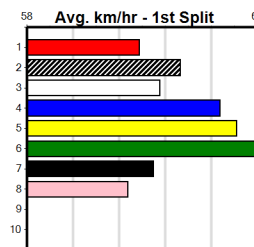

PARKER PUMPS

Distance: 400m, Race Type: Mixed 6/7, Total Prizemoney: $2,925
1st: $1,950, 2nd: $600, 3rd: $300, 4th: $75

COME AND SEE (5) has been impressive in her two runs here to date and she can assume control soon after box rise. JUNGLE FIREBALL (4) was never headed here when on debut and he will be in the mix again. PAW LARRY (8) returned to form last time out.

Watchdog Tips: **5** **4** **8** **2** **Bet:** **Win 5**

1

ZIPPING POITIER (NSW)[7] **Showing promise but this is harder, place best** **$8.00**

BD Dog Sep-22 Sire: ASTON RUPEE Dam: ZIPPING TAYLA
Owner(s): Hallinan Hallinan (SYN), M Hallinan, F Hallinan
Winning Distances: < 300m (0) 300 - 399m (0) 400 - 499m (1) 500 - 599m (0) 600 - 699m (0) > 700m (0)
Winning Weights: 33.1(1)

Form	Box	Wgt	Dist	Track	Date	Time	BON	Margin	1st/2nd (Time)	PIR	Checked	Comment	WR	Split 1	S/P	Grade
1st	(2)	33.1	400	GEL	R1	19-Jul-24	23.13	22.49	2.00L PAW LAUREN (23.27)	M/21	.	.	.	8.71	$7.00	M
2nd	(8)	33.3	435	SLE	R3	28-Jul-24	25.08	24.46	3.00L LITTLE MEG (24.88)	M/222	.	.	.	5.38	$10.60	X67
8th	(2)	32.8	425	BEN	R3	02-Aug-24	24.98	23.70	11.00 LIFE'S LESSON (24.23)	S/677	.	.	.	6.70	$13.10	X67

Last 3 wins NOT included above

Trainer: Dallan Klemke (Lara)

Box History

Bx	1st	2nd	3rd	4th	5th	6th	7th	8th
1								
2	1							1
3								
4								
5								
6								
7								
8		1						

Prize		$2280.00
Best	23.13(2)-19/7/24	
Starts	3-1-1-0	
Trk/Dts	1-1-0-0	
APM		2280

2

JERSEY JET (SA)[7] **Hit or miss early but has the talent, respect** **$7.50**

BK Bitch Aug-22 Sire: FLYING RICCIARDO Dam: SELECT SOME
Owner(s): J Collis
Winning Distances: < 300m (0) 300 - 399m (0) 400 - 499m (1) 500 - 599m (0) 600 - 699m (0) > 700m (0)
Winning Weights: 24.7(1)

Form	Box	Wgt	Dist	Track	Date	Time	BON	Margin	1st/2nd (Time)	PIR	Checked	Comment	WR	Split 1	S/P	Grade
4th	(8)	25.0	390	WBL	R1	03-Jun-24	23.11	22.23	4.75L SOHO QUICKLY BY (22.78)	M/36	.	.	.	8.93	$3.40	M
5th	(6)	24.9	400	GEL	R1	11-Jun-24	23.59	22.65	4.25L MY BOY KINGSLEY (23.30)	M/27	.	.	.	8.70	$4.10	M
1st	(4)	24.7	400	GEL	R2	18-Jun-24	22.72	22.63	3.75L AXEL'S RADAR (22.97)	Q/11	.	.	.	8.47	$15.50	M
2nd	(6)	24.7	400	GEL	R9	25-Jun-24	22.78	22.50	2.75L YANGATA BALE (22.59)	Q/22	.	.	.	8.57	$3.20	7
3rd	(8)	24.6	400	GEL	R10	05-Jul-24	23.01	22.48	6.50L PUNCHY (22.58)	M/55	.	.	.	8.67	$15.70	X67
6th	(8)	24.7	400	GEL	R4	12-Jul-24	23.10	22.51	6.50L SCOTLAND YARD (22.66)	M/66	.	.	.	8.72	$30.80	X67
7th	(2)	25.0	390	WBL	R3	22-Jul-24	23.21	22.22	1.75L MANA'S WAY (23.10)	M/77	.	.	.	9.38	$1.50	7
4th	(6)	24.9	400	GEL	R3	30-Jul-24	23.13	22.64	7.00L ASTON RECORD (22.65)	M/64	.	.	.	8.87	$7.10	7

Last 3 wins NOT included above

Trainer: Jason Sharp (Lara)
ENG WGL 2024-08-08

Box History

Bx	1st	2nd	3rd	4th	5th	6th	7th	8th
1								
2				1		1	1	
3					1			
4	1							
5								
6		2		1	1			
7				1				
8			1	1		1		

Prize		$2165.00
Best	22.72(4)-18/6/24	
Starts	13-1-2-1	
Trk/Dts	9-1-2-1	
APM		1643