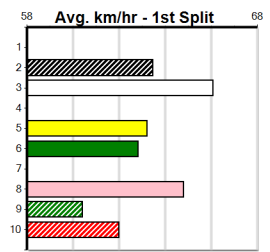

SPORTSBET MAIDEN HT3

Distance: 400m, Race Type: Maiden Heat, Total Prizemoney: $2,535
1st: $1,680, 2nd: $520, 3rd: $260, 4th: $75

PAW LEON (5) has turned in some nice performances to date and he just needs an ounce of luck early on. The royally bred TINY BIT SPOILT (4) is a member of a powerful kennel and a forward showing is expected. MORE WINE PLEASE (3) has claims

Watchdog Tips: 5 4 3 7 **Bet:** Win 5

1

Form Box	Wgt	Dist	Track	Date	Time	BON	Margin	1st/2nd (Time)	PIR	Checked	Comment	W/R	Split 1	S/P	Grade
BEERS AND BIKES [M]															
Well bred, trained locally, watch betting moves $7.50															
BKW Dog Oct-22 Sire: PLAYLIST Dam: VALLEY REAPER															
Owner(s): L Cardillo															
Trainer: Dallan Klemke (Lara)															
Winning Distances: < 300m (0) 300 - 399m (0) 400 - 499m (0) 500 - 599m (0) 600 - 699m (0) > 700m (0)															
Winning Weights:															
<table border="1" style="width: 100%; border-collapse: collapse;"> <thead> <tr><th>Bx</th><th>1st</th><th>2nd</th><th>3rd</th><th>4th</th><th>5th</th><th>6th</th><th>7th</th><th>8th</th></tr> </thead> <tbody> <tr><td>1</td><td></td><td></td><td></td><td></td><td></td><td></td><td></td><td></td></tr> <tr><td>2</td><td></td><td></td><td></td><td></td><td></td><td></td><td></td><td></td></tr> <tr><td>3</td><td></td><td></td><td></td><td></td><td></td><td></td><td></td><td></td></tr> <tr><td>4</td><td></td><td></td><td></td><td></td><td></td><td></td><td></td><td></td></tr> <tr><td>5</td><td></td><td></td><td></td><td></td><td></td><td></td><td></td><td></td></tr> <tr><td>6</td><td></td><td></td><td></td><td></td><td></td><td></td><td></td><td></td></tr> <tr><td>7</td><td></td><td></td><td></td><td></td><td></td><td></td><td></td><td></td></tr> <tr><td>8</td><td></td><td></td><td></td><td></td><td></td><td></td><td></td><td></td></tr> </tbody> </table>															
Last 3 wins NOT included above															
<table border="1" style="width: 100%; border-collapse: collapse;"> <tbody> <tr><td>Prize Best</td><td></td><td></td><td></td><td></td><td></td><td></td><td></td><td>$0</td></tr> <tr><td>Starts</td><td></td><td></td><td></td><td></td><td></td><td></td><td></td><td>FSH</td></tr> <tr><td>Trk/Dts</td><td></td><td></td><td></td><td></td><td></td><td></td><td></td><td>0-0-0-0</td></tr> <tr><td>APM</td><td></td><td></td><td></td><td></td><td></td><td></td><td></td><td>0-0-0-0</td></tr> <tr><td></td><td></td><td></td><td></td><td></td><td></td><td></td><td></td><td>0</td></tr> </tbody> </table>															

2

Form Box	Wgt	Dist	Track	Date	Time	BON	Margin	1st/2nd (Time)	PIR	Checked	Comment	W/R	Split 1	S/P	Grade
COBBLE GIBLET (NSW)[M]															
Well supported on debut, can improve, place $6.00															
BK Bitch Oct-22 Sire: KOBLENZ Dam: XALYNN BALE															
Owner(s): D Gibbons															
Trainer: Daniel Gibbons (Avalon)															
Winning Distances: < 300m (0) 300 - 399m (0) 400 - 499m (0) 500 - 599m (0) 600 - 699m (0) > 700m (0)															
Winning Weights:															
<table border="1" style="width: 100%; border-collapse: collapse;"> <thead> <tr><th>Bx</th><th>1st</th><th>2nd</th><th>3rd</th><th>4th</th><th>5th</th><th>6th</th><th>7th</th><th>8th</th></tr> </thead> <tbody> <tr><td>1</td><td></td><td></td><td></td><td></td><td></td><td></td><td></td><td></td></tr> <tr><td>2</td><td></td><td></td><td></td><td></td><td></td><td></td><td></td><td></td></tr> <tr><td>3</td><td></td><td></td><td></td><td></td><td></td><td></td><td></td><td></td></tr> <tr><td>4</td><td></td><td></td><td></td><td></td><td></td><td></td><td></td><td></td></tr> <tr><td>5</td><td></td><td></td><td></td><td></td><td></td><td></td><td></td><td></td></tr> <tr><td>6</td><td></td><td></td><td></td><td></td><td></td><td></td><td></td><td></td></tr> <tr><td>7</td><td></td><td></td><td></td><td></td><td></td><td></td><td>1</td><td></td></tr> <tr><td>8</td><td></td><td></td><td></td><td></td><td></td><td></td><td></td><td></td></tr> </tbody> </table>															
Last 3 wins NOT included above															
<table border="1" style="width: 100%; border-collapse: collapse;"> <tbody> <tr><td>Prize Best</td><td></td><td></td><td></td><td></td><td></td><td></td><td></td><td>$0.00</td></tr> <tr><td>Starts</td><td></td><td></td><td></td><td></td><td></td><td></td><td></td><td>FSH</td></tr> <tr><td>Trk/Dts</td><td></td><td></td><td></td><td></td><td></td><td></td><td></td><td>1-0-0-0</td></tr> <tr><td>APM</td><td></td><td></td><td></td><td></td><td></td><td></td><td></td><td>0-0-0-0</td></tr> <tr><td></td><td></td><td></td><td></td><td></td><td></td><td></td><td></td><td>0</td></tr> </tbody> </table>															

3

Form Box	Wgt	Dist	Track	Date	Time	BON	Margin	1st/2nd (Time)	PIR	Checked	Comment	W/R	Split 1	S/P	Grade
MORE WINE PLEASE [M]															
Placed in two of three, drop in distance suits $5.00															
BK Bitch Nov-22 Sire: FERAL FRANKY Dam: JUNK FOOD JUNKIE															
Owner(s): A Lie															
Trainer: Jason Sharp (Lara)															
Winning Distances: < 300m (0) 300 - 399m (0) 400 - 499m (0) 500 - 599m (0) 600 - 699m (0) > 700m (0)															
Winning Weights:															
<table border="1" style="width: 100%; border-collapse: collapse;"> <thead> <tr><th>Bx</th><th>1st</th><th>2nd</th><th>3rd</th><th>4th</th><th>5th</th><th>6th</th><th>7th</th><th>8th</th></tr> </thead> <tbody> <tr><td>1</td><td></td><td></td><td></td><td></td><td></td><td></td><td></td><td></td></tr> <tr><td>2</td><td></td><td>1</td><td></td><td></td><td></td><td></td><td></td><td></td></tr> <tr><td>3</td><td></td><td></td><td></td><td></td><td></td><td></td><td></td><td></td></tr> <tr><td>4</td><td></td><td></td><td></td><td></td><td>1</td><td></td><td></td><td></td></tr> <tr><td>5</td><td></td><td></td><td></td><td></td><td></td><td></td><td></td><td></td></tr> <tr><td>6</td><td></td><td></td><td></td><td></td><td></td><td></td><td></td><td></td></tr> <tr><td>7</td><td></td><td></td><td></td><td></td><td></td><td></td><td></td><td></td></tr> <tr><td>8</td><td></td><td></td><td>1</td><td></td><td></td><td></td><td></td><td></td></tr> </tbody> </table>															
Last 3 wins NOT included above															
<table border="1" style="width: 100%; border-collapse: collapse;"> <tbody> <tr><td>Prize Best</td><td></td><td></td><td></td><td></td><td></td><td></td><td></td><td>$885.00</td></tr> <tr><td>Starts</td><td></td><td></td><td></td><td></td><td></td><td></td><td></td><td>FSH</td></tr> <tr><td>Trk/Dts</td><td></td><td></td><td></td><td></td><td></td><td></td><td></td><td>3-0-1-1</td></tr> <tr><td>APM</td><td></td><td></td><td></td><td></td><td></td><td></td><td></td><td>0-0-0-0</td></tr> <tr><td></td><td></td><td></td><td></td><td></td><td></td><td></td><td></td><td>885</td></tr> </tbody> </table>															

4

Form Box	Wgt	Dist	Track	Date	Time	BON	Margin	1st/2nd (Time)	PIR	Checked	Comment	W/R	Split 1	S/P	Grade
TINY BIT SPOILT [M]															
Well bred, in good hands, expected to fire $4.20															
BK Dog Jan-23 Sire: KOBLENZ Dam: LITTLE BIT SLEEK															
Owner(s): G Sprod															
Trainer: David Geall (Lara)															
Winning Distances: < 300m (0) 300 - 399m (0) 400 - 499m (0) 500 - 599m (0) 600 - 699m (0) > 700m (0)															
Winning Weights:															
<table border="1" style="width: 100%; border-collapse: collapse;"> <thead> <tr><th>Bx</th><th>1st</th><th>2nd</th><th>3rd</th><th>4th</th><th>5th</th><th>6th</th><th>7th</th><th>8th</th></tr> </thead> <tbody> <tr><td>1</td><td></td><td></td><td></td><td></td><td></td><td></td><td></td><td></td></tr> <tr><td>2</td><td></td><td></td><td></td><td></td><td></td><td></td><td></td><td></td></tr> <tr><td>3</td><td></td><td></td><td></td><td></td><td></td><td></td><td></td><td></td></tr> <tr><td>4</td><td></td><td></td><td></td><td></td><td></td><td></td><td></td><td></td></tr> <tr><td>5</td><td></td><td></td><td></td><td></td><td></td><td></td><td></td><td></td></tr> <tr><td>6</td><td></td><td></td><td></td><td></td><td></td><td></td><td></td><td></td></tr> <tr><td>7</td><td></td><td></td><td></td><td></td><td></td><td></td><td></td><td></td></tr> <tr><td>8</td><td></td><td></td><td></td><td></td><td></td><td></td><td></td><td></td></tr> </tbody> </table>															
Last 3 wins NOT included above															
<table border="1" style="width: 100%; border-collapse: collapse;"> <tbody> <tr><td>Prize Best</td><td></td><td></td><td></td><td></td><td></td><td></td><td></td><td>$0</td></tr> <tr><td>Starts</td><td></td><td></td><td></td><td></td><td></td><td></td><td></td><td>FSH</td></tr> <tr><td>Trk/Dts</td><td></td><td></td><td></td><td></td><td></td><td></td><td></td><td>0-0-0-0</td></tr> <tr><td>APM</td><td></td><td></td><td></td><td></td><td></td><td></td><td></td><td>0-0-0-0</td></tr> <tr><td></td><td></td><td></td><td></td><td></td><td></td><td></td><td></td><td>0</td></tr> </tbody> </table>															

5

Form Box	Wgt	Dist	Track	Date	Time	BON	Margin	1st/2nd (Time)	PIR	Checked	Comment	W/R	Split 1	S/P	Grade
PAW LEON (NSW)[M]															
Impressive to date, good muster, take stopping $3.60															
RF Dog Nov-22 Sire: FERAL FRANKY Dam: DYNA WINTER															
Owner(s): B Wheeler															
Trainer: Mark Delbridge (Balliang)															
Winning Distances: < 300m (0) 300 - 399m (0) 400 - 499m (0) 500 - 599m (0) 600 - 699m (0) > 700m (0)															
Winning Weights:															
<table border="1" style="width: 100%; border-collapse: collapse;"> <thead> <tr><th>Bx</th><th>1st</th><th>2nd</th><th>3rd</th><th>4th</th><th>5th</th><th>6th</th><th>7th</th><th>8th</th></tr> </thead> <tbody> <tr><td>1</td><td></td><td></td><td></td><td></td><td></td><td></td><td></td><td></td></tr> <tr><td>2</td><td></td><td></td><td></td><td></td><td></td><td>1</td><td></td><td></td></tr> <tr><td>3</td><td></td><td>1</td><td></td><td></td><td></td><td></td><td></td><td></td></tr> <tr><td>4</td><td></td><td></td><td>1</td><td></td><td></td><td></td><td></td><td></td></tr> <tr><td>5</td><td></td><td></td><td></td><td></td><td></td><td></td><td></td><td></td></tr> <tr><td>6</td><td></td><td></td><td></td><td></td><td></td><td></td><td></td><td></td></tr> <tr><td>7</td><td></td><td></td><td></td><td></td><td></td><td></td><td></td><td></td></tr> <tr><td>8</td><td></td><td></td><td></td><td></td><td></td><td></td><td></td><td></td></tr> </tbody> </table>															
Last 3 wins NOT included above															
<table border="1" style="width: 100%; border-collapse: collapse;"> <tbody> <tr><td>Prize Best</td><td></td><td></td><td></td><td></td><td></td><td></td><td></td><td>$780.00</td></tr> <tr><td>Starts</td><td></td><td></td><td></td><td></td><td></td><td></td><td></td><td>22.87(3)-26/7/24</td></tr> <tr><td>Trk/Dts</td><td></td><td></td><td></td><td></td><td></td><td></td><td></td><td>3-0-1-1</td></tr> <tr><td>APM</td><td></td><td></td><td></td><td></td><td></td><td></td><td></td><td>1-0-1-0</td></tr> <tr><td></td><td></td><td></td><td></td><td></td><td></td><td></td><td></td><td>780</td></tr> </tbody> </table>