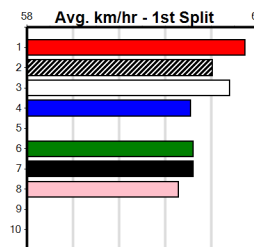

NP ELECTRICAL

Distance: 400m, Race Type: Mixed 4/5, Total Prizemoney: $3,360
1st: $2,250, 2nd: $690, 3rd: $345, 4th: $75

PAT ABILITY (3) is three of three here and she is capable of carving out ridiculous sectionals when in the clear. SHARE MY ORBIT (1) has the good draw and he will be on the pace from the outset. MEATBALL MOLLY (2) may be the value runner.

Watchdog Tips:	3	1	2	4	Bet:	Win 3

Form Box	Wgt	Dist	Track	Date	Time	BON	Margin	1st/2nd (Time)	PIR	Checked	Comment	WR	Split 1	S/P	Grade
1	SHARE MY ORBIT [5]														
Solid muster, has the good draw, danger															
$4.80															
BE Dog Jan-21 Sire: PINDARI EXPRESS Dam: IMMINENT Trainer: Mark Johnson (Ross Creek)															
Owner(s): G Collins															
Winning Distances: < 300m (0) 300 - 399m (1) 400 - 499m (6) 500 - 599m (2) 600 - 699m (0) > 700m (0)															
Winning Weights: 31.8(1) 32.1(1) 32.4(1) 32.6(1) 32.8(2) 32.9(2) 33.1(1)															
2nd (3)	31.2	400	BUL	R8	09-Jan-24	22.66	22.25	6.00L GOZO KING (22.25)	1332	1332			6.47	$5.50	5
1st (2)	31.8	410	HOR	R6	09-Feb-24	23.23	23.22	1.00L KRAKEN TURBO (23.28)	Q/21				10.16	$5.50	X45
2nd (2)	32.5	390	WBL	R9	16-May-24	22.16	21.89	3.75L SAVANNAH RIOT (21.91)	M/11		SW		8.50	$3.90	X45
1st (1)	32.6	390	BAL	R11	22-May-24	22.20	21.85	2.50L GALLOPING JIMMY (22.38)	Q/11				8.38	$2.30	X45
7th (3)	32.5	425	BEN	R10	31-May-24	24.36	23.72	9.50L NEVER ANY DOUBT (23.72)	M/535				6.61	$13.80	X45
7th (3)	31.6	410	HOR	R6	18-Jun-24	23.99	23.08	11.00 TIGGERLONG GAS (23.22)	M/78				10.61	$9.00	X34
1st (4)	33.1	400	MTG	R11	21-Jul-24	23.30	22.83	1.75L GYPSY CHICK (23.42)					10.87	$1.80	5
4th (2)	33.2	450	WBL	R8	01-Aug-24	25.69	25.35	5.00L BORACAY STORM (25.35)	M/543				6.71	$17.70	X45
Last 3 wins NOT included above															
1st (5)	32.8	515	SAP	R5	27-Aug-23	29.94	29.64	3.75L SOUND OF SILENCE (30.19)	M/2111		SW		5.14	$1.70	5
1st (6)	32.4	400	BUL	R10	26-Sep-23	22.48	22.35	4.00L CURSE OF COD (22.76)	3111	3111			6.53	$1.90	5
1st (8)	32.1	401	RIC	R9	30-Oct-23	22.99	22.91	2.50L REDSHIFT DELTA (23.17)	611	611			6.83	$1.45	5

Box History

Bx	1st	2nd	3rd	4th	5th	6th	7th	8th
1	1							
2	3	2	1	1	1	1		
3		2	1				1	2
4	2	1	2		1			
5	1							
6	1							1
7					1			
8	1							

Prize Best Starts	$20665.00
Trk/Dts	23.21(7)-25/4/23
APM	27-9-5-4 1-0-0-0 5611