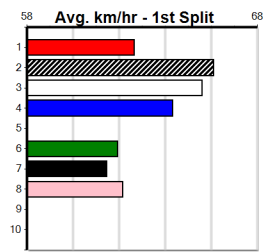

MERV JENNINGS SIGNS

Distance: 460m, Race Type: Grade 5, Total Prizemoney: $2,925
1st: $1,950, 2nd: $600, 3rd: $300, 4th: $75

VILMA BALE (2) is a serious up and comer and she will be carving out time on the arm. BELLA LA VITA (6) is a powerful type and she likes to stay wide in her races. RAPIDFIRE SERENA (8) is another who is suitably drawn out wide.

Watchdog Tips:

2

6

8

3

Bet:

Win 2

1

FURIOUS ANGEL [5] Every chance last time, may need it easier **$14.00**

BK Bitch Nov-20 Sire: FERNANDO BALE Dam: KOUTA AND CREAM Trainer: Sean Lithgow (Devon Meadows)

Owner(s): S Lithgow
Winning Distances: < 300m (0) 300 - 399m (5) 400 - 499m (9) 500 - 599m (0) 600 - 699m (0) > 700m (0)
Winning Weights: 24.4(1) 24.6(1) 24.9(1) 25.1(1) 25.2(1) 25.3(1) 25.4(3) 25.6(1) 25.7(1) 25.8(1) 26.1(2)

Run	Wgt	Dist	Track	Race	Date	Time	Margin	1st/2nd (Time)	PIR	Checked	Comment	WR	Split 1	S/P	Grade
1st (7)	25.4	450	TRA	R8	13-May-24	25.42	25.42	0.25L DAN DAN (25.43)	Q/222	.	.	.	6.73	$8.30	5
1st (4)	25.8	450	TRA	R8	10-Jun-24	25.35	25.35	0.50L POLAR TEDDY (25.38)	Q/111	.	SW	.	6.66	$6.20	T3-5
7th (6)	25.8	450	TRA	R7	14-Jun-24	25.74	25.09	7.00L PROJECTOR (25.27)	Q/246	.	.	.	6.66	$12.90	5
3rd (5)	25.7	395	TRA	R8	17-Jun-24	22.44	21.97	1.25L SASSY SWAN (22.36)	M/443	.	W	.	3.76	$14.00	SH
4th (6)	25.5	435	SLE	R12	30-Jun-24	25.05	24.46	6.50L MADALIA SNOOPY (24.62)	M/544	.	.	.	5.42	$6.30	5
7th (7)	25.5	435	SLE	R10	03-Jul-24	25.43	24.41	4.25L BRAEMAR ELSIE (25.14)	M/456	.	.	.	5.34	$7.70	5NP
5th (1)	25.6	300	HVL	R11	12-Jul-24	17.55	16.68	6.00L CLARK (17.16)	M/7	.	.	.	4.17	$16.90	T3-5
2nd (4)	26.4	400	WGL	R3	26-Jul-24	22.99	22.65	4.00L DARNUM DESIRE (22.73)	M/12	.	.	.	8.33	$19.70	5NP

Last 3 wins NOT included above

1st (4)	25.4	395	TRA	R4	14-Apr-23	21.95	21.95	3.75L HARLEY RYDER (22.20)	Q/111	.	SW	.	3.71	$7.30	X45
1st (5)	25.6	400	WGL	R3	04-Jan-24	22.96	22.55	2.25L RED OSCAR (23.10)	M/11	.	.	.	8.59	$2.70	SH
1st (8)	24.9	300	HVL	R11	15-Mar-24	16.96	16.83	2.25L NIGERIAN KABOOM (17.10)	M/3	.	.	.	3.94	$2.90	T3-5

Box History

Bx	1st	2nd	3rd	4th	5th	6th	7th	8th
1	1							
2	2		1				2	1
3	1		1	1		1		
4	3	2			1			
5	2		2		2	1		
6	1		1	1	1	2	2	
7	1		2	3	1			4
8	3	2	1		1			2

Prize Best Starts Trk/Dts APM $28485.00 FSTD 59-14-4-8 0-0-0-0 3361