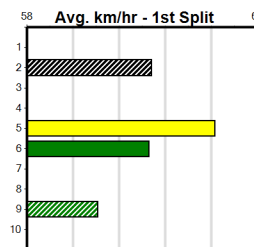

SPORTSBET MAIDEN HT4

Distance: 400m, Race Type: Maiden Heat, Total Prizemoney: $2,535
1st: $1,680, 2nd: $520, 3rd: $260, 4th: $75

PAW OSWALD (5) has been handily placed in his two runs to date and he can assume control soon after box rise. RUBY'S SHOW (3) was well supported in her luckless debut run and she can make amends tonight. IMPEL (4) is a royally bred type

Watchdog Tips: **5** **3** **4** **8** **Bet:** **Win 5**

Form Box	Wgt	Dist	Track	Date	Time	BON	Margin	1st/2nd (Time)	PIR	Checked	Comment	W/R	Split 1	S/P	Grade		
1	POPPY'S BUS [M] $7.50																
	Bred for early speed, in good hands, watch betting																
	BK	Dog	Nov-22		Sire: HOOKED ON SCOTCH		Dam: NEBRASKA NELL		Trainer: Jason Sharp (Lara)								
	Owner(s): J Penny																
	Winning Distances: < 300m (0) 300 - 399m (0) 400 - 499m (0) 500 - 599m (0) 600 - 699m (0) > 700m (0)																
	Winning Weights:																
	<table border="1"> <thead> <tr><th>Bx</th><th>1st</th><th>2nd</th><th>3rd</th><th>4th</th><th>5th</th><th>6th</th><th>7th</th><th>8th</th></tr> </thead> <tbody> <tr><td>1</td><td></td><td></td><td></td><td></td><td></td><td></td><td></td><td></td></tr> <tr><td>2</td><td></td><td></td><td></td><td></td><td></td><td></td><td></td><td></td></tr> <tr><td>3</td><td></td><td></td><td></td><td></td><td></td><td></td><td></td><td></td></tr> <tr><td>4</td><td></td><td></td><td></td><td></td><td></td><td></td><td></td><td></td></tr> <tr><td>5</td><td></td><td></td><td></td><td></td><td></td><td></td><td></td><td></td></tr> <tr><td>6</td><td></td><td></td><td></td><td></td><td></td><td></td><td></td><td></td></tr> <tr><td>7</td><td></td><td></td><td></td><td></td><td></td><td></td><td></td><td></td></tr> <tr><td>8</td><td></td><td></td><td></td><td></td><td></td><td></td><td></td><td></td></tr> </tbody> </table>																
	Last 3 wins NOT included above																
	<table border="1"> <tr><td>Prize Best</td><td></td><td></td><td></td><td></td><td></td><td></td><td></td><td>$0</td></tr> <tr><td>Starts</td><td></td><td></td><td></td><td></td><td></td><td></td><td></td><td>FSH</td></tr> <tr><td>Trk/Dts</td><td></td><td></td><td></td><td></td><td></td><td></td><td></td><td>0-0-0-0</td></tr> <tr><td>APM</td><td></td><td></td><td></td><td></td><td></td><td></td><td></td><td>0-0-0-0</td></tr> <tr><td></td><td></td><td></td><td></td><td></td><td></td><td></td><td></td><td>0</td></tr> </table>																
	2	RIVERDALE AMBER [M] $21.00															
Failed to fire on debut, needs more time																	
BD		Bitch	Aug-21		Sire: FERNANDO BALE		Dam: CRUISING BETTY		Trainer: Ian Green (Little River)								
Owner(s): RIVERDALE (SYN), M Abela, I Green, C Abela																	
Winning Distances: < 300m (0) 300 - 399m (0) 400 - 499m (0) 500 - 599m (0) 600 - 699m (0) > 700m (0)																	
Winning Weights:																	
<table border="1"> <thead> <tr><th>Bx</th><th>1st</th><th>2nd</th><th>3rd</th><th>4th</th><th>5th</th><th>6th</th><th>7th</th><th>8th</th></tr> </thead> <tbody> <tr><td>1</td><td></td><td></td><td></td><td></td><td></td><td></td><td></td><td></td></tr> <tr><td>2</td><td></td><td></td><td></td><td></td><td></td><td></td><td></td><td></td></tr> <tr><td>3</td><td></td><td></td><td></td><td></td><td></td><td></td><td></td><td></td></tr> <tr><td>4</td><td></td><td></td><td></td><td></td><td></td><td></td><td></td><td></td></tr> <tr><td>5</td><td></td><td></td><td></td><td></td><td></td><td></td><td></td><td></td></tr> <tr><td>6</td><td></td><td></td><td></td><td></td><td></td><td></td><td></td><td></td></tr> <tr><td>7</td><td></td><td></td><td></td><td></td><td></td><td></td><td></td><td></td></tr> <tr><td>8</td><td></td><td></td><td></td><td></td><td></td><td></td><td></td><td></td></tr> </tbody> </table>																	
Last 3 wins NOT included above																	
<table border="1"> <tr><td>Prize Best</td><td></td><td></td><td></td><td></td><td></td><td></td><td></td><td>$0.00</td></tr> <tr><td>Starts</td><td></td><td></td><td></td><td></td><td></td><td></td><td></td><td>24.10(3)-5/7/24</td></tr> <tr><td>Trk/Dts</td><td></td><td></td><td></td><td></td><td></td><td></td><td></td><td>1-0-0-0</td></tr> <tr><td>APM</td><td></td><td></td><td></td><td></td><td></td><td></td><td></td><td>1-0-0-0</td></tr> <tr><td></td><td></td><td></td><td></td><td></td><td></td><td></td><td></td><td>0</td></tr> </table>																	
3		RUBY'S SHOW [M] $6.00															
	Well supported on debut, no luck, can atone																
	BK	Bitch	Oct-22		Sire: FERAL FRANKY		Dam: HAPPY RUBY		Trainer: Daniel Gibbons (Avalon)								
	Owner(s): T Sinnott																
	Winning Distances: < 300m (0) 300 - 399m (0) 400 - 499m (0) 500 - 599m (0) 600 - 699m (0) > 700m (0)																
	Winning Weights: