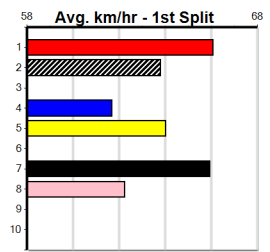

Geelong
10
10:05PM
(VIC time)

TTS ELECTRICS (2-4 WINS)

Distance: 400m, Race Type: Restricted Win, Total Prizemoney: $2,925
1st: $1,950, 2nd: $600, 3rd: $300, 4th: $75

YAMGATA BALE (8) owns a sizzling 22.59 PB here and she should have the pace to find the top through the bend. SPLIT REEF (7) has a good record here and he will keep the pressure on from the outset. JACAERY'S BALE (5) will appreciate the small line-up

Watchdog Tips: **8** **7** **5** **2** **Bet:** **Win 8**

Form Box	Wgt	Dist	Track	Date	Time	BON	Margin	1st/2nd (Time)	PIR	Checked	Comment	WR	Split 1	S/P	Grade		
1	SHE'S UNREAL [5] $10.00																
	Solid record here but down on best form, risky																
	Trainer: Craig Hughes (Lara)																
	Owner(s): C Hughes																
	Sire: FERNANDO BALE Dam: MACEY BLUE																
	Winning Distances: < 300m (0) 300 - 399m (0) 400 - 499m (3) 500 - 599m (0) 600 - 699m (0) > 700m (0)																
	Winning Weights: 26.9(1) 27.1(2)																
	2nd (4) 26.9 390 BAL R11 11-Mar-24 22.44 22.26 2.00L MAN OF FIRE (22.31) M/21 . . . . . 8.51 $13.10 T3-5																
	8th (5) 27.6 400 GEL R6 26-Mar-24 23.91 22.68 15.00 EL DORA (22.89) M/88 . . . . . 8.90 $22.00 X45																
	5th (7) 27.3 400 GEL R11 05-Apr-24 23.84 22.48 11.00 INTER SPARKLE (23.12) M/45 . . . . . 8.47 $33.60 5																
2	PAW NICHOLLS (NSW)[6] $4.60																
	Never headed last time, major player if steps																
	Trainer: Samantha Grenfell (Anakie)																
	Owner(s): B Wheeler																
	Sire: NEED MY MONEYNOW Dam: FORTUNA BALE																
	Winning Distances: < 300m (0) 300 - 399m (0) 400 - 499m (2) 500 - 599m (0) 600 - 699m (0) > 700m (0)																
	Winning Weights: 32.0(1) 32.6(1)																
	5th (4) 31.6 515 SAP R3 03-Jun-24 30.47 29.83 7.50L CASHING OUT (29.96) M/3222 . . . . . 5.24 $19.40 7																
	2nd (7) 31.8 400 GEL R4 18-Jun-24 23.14 22.63 7.50L INTREPID BALE (22.63) S/42 . . . . . 8.78 $3.60 7																
	2nd (3) 31.4 460 GEL R5 25-Jun-24 26.19 25.98 1.00L URANO BALE (26.12) M/111 . . . . . 6.61 $8.70 X67																
3	*** VACANT BOX ***																
	Sire: Dam:																
	Owner(s):																
	Winning Distances: < 300m (0) 300 - 399m (0) 400 - 499m (0) 500 - 599m (0) 600 - 699m (0) > 700m (0)																
	Winning Weights:																
	Trainer:																
	Box History																
	Prize Best Starts Trk/Dts APM																
	4	SPAGHETTI ARMS [5] $14.00															
		Steady record here, may find this beyond her															
Trainer: Nicole Cachia (Anakie)																	
Owner(s): N Cachia																	
Sire: MEPUNGA BLAZER Dam: POLLY'S YOHANNA																	
Winning Distances: < 300m (0) 300 - 399m (0) 400 - 499m (3) 500 - 599m (0) 600 - 699m (0) > 700m (0)																	
Winning Weights: 23.8(2) 24.0(1)																	
6th (1) 23.6 460 GEL R7 11-Jun-24 26.45 25.86 6.50L GENESIS BALE (26.00) M/456 . . . . . 6.80 $27.60 X67																	
5th (4) 23.3 450 BAL R7 23-Jun-24 25.97 25.50 2.75L MUCK AROUND (25.78) M/566 . . . . . 6.99 $5.80 T3-RW																	
3rd (1) 23.5 450 BAL R5 07-Jul-24 25.80 25.42 5.50L ICE ICE BABY (25.42) M/443 . . . . . 6.77 $8.90 T3-RW																	
5	JACAERY'S BALE (NSW)[5] $4.80																
	Strong type, small field suits, can threaten																
	Trainer: Correy Grenfell (Anakie)																
	Owner(s): B Wheeler																
	Sire: JS FLAMIN ACE Dam: FAITHY BALE																
	Winning Distances: < 300m (0) 300 - 399m (1) 400 - 499m (3) 500 - 599m (0) 600 - 699m (0) > 700m (0)																
	Winning Weights: 24.7(1) 26.1(1) 26.3(1) 26.6(1)																
	5th (5) 26.8 390 WBL R3 27-Jun-24 22.49 22.05 6.50L SUDOKU CARMELLO (22.06) M/44 . . . . . 8.90 $4.70 X67H																
	7th (3) 26.8 390 BAL R9 03-Jul-24 22.98 22.02 14.00 CANYA LIBBY (22.02) M/86 . . . . . 8.93 $4.80 X67																
	3rd (5) 26.8 400 GEL R11 09-Jul-24 22.97 22.77 1.75L ASTON TRUMAN (22.85) M/43 . . . . . 8.70 $4.40 6G