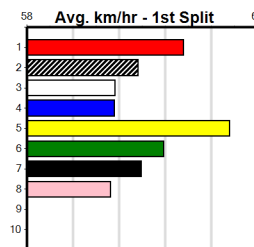

Geelong

7

9:02PM

(VIC time)

MILLER'S MUZZLES (1-3 WINS)

Distance: 460m, Race Type: Restricted Win, Total Prizemoney: $2,925
1st: $1,950, 2nd: $600, 3rd: $300, 4th: $75

MERL'S LAD (2) has been placed in two of four here and he has the speed to make every post a winner. SCOTLAND YARD (5) was far from disgraced here last time and he should be on the pace throughout. THESTRAL (4) can run a cheeky race.

Watchdog Tips: **2** **5** **4** **1** **Bet:** Box Quinella 2,4,5 ($10 for 333.33%)

1

PARWAN'S STAR (SA)[6] **Placed in four of five here, well drawn, respect** **$9.00**

F Bitch Mar-21 **Sire: BARCIA BALE Dam: AEROPLANE GRACE** **Trainer: Crystal Verde (Parwan)**

Owner(s): C Verde

Winning Distances: < 300m (0) 300 - 399m (0) 400 - 499m (2) 500 - 599m (0) 600 - 699m (0) > 700m (0)

Winning Weights: 27.0(1) 27.2(1)

5th	1st	2nd	3rd	4th	5th	6th	7th	8th
5th (1) 26.3 425 BEN R9 03-May-24 24.86 23.69 6.00L PEGLEG PETE (24.46) S/117 . . . . . 6.61 $84.80 7	1st (5) 27.2 425 BEN R3 12-Jun-24 24.71 23.95 1.25L SHANLYN ROVER (24.79) M/111 . . . SW . 6.54 $25.40 7	2nd (8) 27.6 460 GEL R5 22-Jun-24 26.12 26.08 0.75L INNER SPIRIT (26.08) M/122 . . . . . 6.52 $10.40 X67	2nd (8) 27.6 460 GEL R5 28-Jun-24 26.05 25.58 4.75L PLAY THE MUSIC (25.73) M/222 . . . . . 6.60 $29.30 X67	3rd (2) 27.6 460 GEL R5 05-Jul-24 26.55 25.54 2.25L ASTON GARRATT (26.40) Q/122 . . . SW . 6.53 $11.70 X67	5th (1) 27.4 525 MEP R10 17-Jul-24 31.12 29.78 14.00 VILMA BALE (30.19) Q/2244 . . . . . 5.14 $19.40 X67	3rd (1) 27.4 460 GEL R3 26-Jul-24 26.36 25.91 3.25L NACHO PROBLEM (26.13) M/124 . . . . . 6.62 $10.90 X67H	5th (2) 27.2 460 GEL R7 02-Aug-24 26.63 26.02 9.00L PAW WHISTLER (26.02) M/323 . . . . . 6.75 $48.70 X67F	

Last 3 wins NOT included above

1st	2nd	3rd	4th	5th	6th	7th	8th
1st (1) 27.0 400 GEL R2 23-Jan-24 23.29 22.51 0.25L SPLIT REEF (23.31) M/13 . . . . . 8.49 $8.60 T3-M							

Box History

Bx	1st	2nd	3rd	4th	5th	6th	7th	8th
1	1	1	1		2	1		
2			1					
3								
4					1			
5	1	1	2	1				
6			1					1
7								
8		2				1		1

Prize Best Starts Trk/Dts APM $4755.00 26.05(8)-28/6/24 21-2-4-5 5-0-2-2 2651

2

MERL'S LAD [7] **Good turn of foot, getting stronger, go close** **$3.20**

BK Dog Aug-22 **Sire: FLYING RICCIARDO Dam: MISS MORRISSET** **Trainer: David Geall (Lara)**

Owner(s): SPARKIES (SYN), M Evans, R Lia

Winning Distances: < 300m (0) 300 - 399m (0) 400 - 499m (1) 500 - 599m (0) 600 - 699m (0) > 700m (0)

Winning Weights: 32.9(1)

5th	3rd	2nd	1st	2nd	1st	4th	2nd	4th	7th
5th (3) 31.5 425 BEN R1 17-May-24 25.26 23.88 2.75L LITTLE TIC (25.09) M/245 . . . . . 6.72 $2.10 M	3rd (4) 32.0 450 BAL R2 19-Jun-24 25.78 25.12 3.00L FABIO GIBLET (25.59) S/443 . . . . . 6.78 $5.50 M	2nd (7) 32.3 450 BAL R1 26-Jun-24 25.73 25.03 0.75L ASTON BREEZE (25.68) M/322 . . . . . 6.72 $3.70 M	1st (4) 32.9 450 BAL R3 03-Jul-24 25.41 25.11 5.50L FORBES LIGHTNING (25.76) M/111 . . . . . 6.65 $3.00 M	2nd (8) 33.8 460 GEL R5 12-Jul-24 26.08 25.68 6.00L VAN WYCK (25.69) S/222 . . . . . 6.68 $6.20 X67	2nd (3) 33.9 460 GEL R5 19-Jul-24 26.03 25.17 1.25L CANYA EXPLODE (25.95) M/111 . . . . . 6.57 $4.00 X67	4th (7) 33.5 460 GEL R4 26-Jul-24 26.24 25.91 3.00L MARAIS BALE (26.03) M/223 . . . . . 6.67 $2.30 X67H	7th (6) 33.1 460 GEL R7 02-Aug-24 26.69 26.02 10.00 PAW WHISTLER (26.02) M/667 . . . . . 6.85 $4.30 X67F		

Last 3 wins NOT included above

Box History

Bx	1st	2nd	3rd	4th	5th	6th	7th	8th
1								
2								
3		1			1			
4	1		1					
5								
6								1
7		1		1				
8		1						

Prize Best Starts Trk/Dts APM $3775.00 26.03(3)-19/7/24 8-1-3-1 4-0-2-0 3275