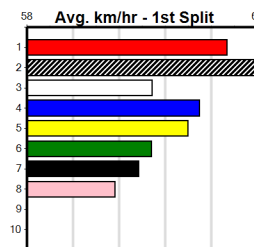

SPECIALISED FENCING

Distance: 400m, Race Type: Grade 5, Total Prizemoney: $2,925
1st: $1,950, 2nd: $600, 3rd: $300, 4th: $75

ASTON ADVANCE (3) has shown a lot of improvement in recent weeks and he has the speed to make every post a winner. RAPIDFIRE JAYDA (4) has a nice turn of foot and she just needs to get into the clear. EL CAZADOR (6) will charge to the line.

Watchdog Tips: 3 4 6 1 Bet: Box Quinella 3,4,6 ($10 for 333.33%)

PATCH YOU LATER [5] Drawn to be on the pace throughout, respect $6.00
Owner(s): C Hughes
Sire: FERNANDO BALE Dam: MACEY BLUE
Trainer: Selwyn Coates (St Albans Park)
Box History table and prize details.

BAMERA (NSW)[5] Placed in three of six here, place hope again $7.50
Owner(s): Family Business (SYN), K Reid, G Reid, T Reid
Sire: WOV Dam: LET'S WIN MEISHA
Trainer: Terrence Reid (Yuroke)
Box History table and prize details.

ASTON ADVANCE [5] Continues to improve, can cross and lead, yes $3.20
Owner(s): R Borda
Sire: TOMMY SHELBY Dam: ASTON FRAICHE
Trainer: Glenn Campbell (Anakie)
Box History table and prize details.

RAPIDFIRE JAYDA [5] Prefer out wide but has good muster, danger $4.20
Owner(s): Just for us (SYN), B Hare, C Allen
Sire: FABREGAS Dam: WYNBURN LUCIFER
Trainer: Brett Hare (Greendale)
Box History table and prize details.

MICK SAYS SO [5] Back in form but prefer up the straight, place $6.00
Owner(s): At The Nugget (SYN), T Welsh, D Fagan
Sire: ORSON ALLEN Dam: ZIPPY ZURI
Trainer: Sean Lithgow (Devon Meadows)
Box History table and prize details.