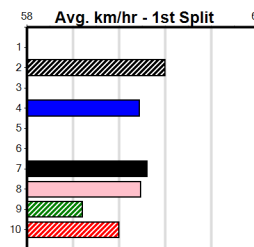

SPORTSBET MAIDEN HT2

Distance: 400m, Race Type: Maiden Heat, Total Prizemoney: $2,535
1st: $1,680, 2nd: $520, 3rd: $260, 4th: $75

STEEPLE (8) has turned in some solid performances to date and he should have enough pace to cross early on. MAD APPLE (4) has been far from disgraced in his two runs and he will continue to improve. UNLEASHING (5) must be respected on debut

Watchdog Tips: **8** **4** **5** **6** **Bet:** **Box Quinella 4,5,6,8 ($10 for 166.67%)**

Form Box	Wgt	Dist	Track	Date	Time	BON	Margin	1st/2nd (Time)	PIR	Checked	Comment	WR	Split 1	S/P	Grade		
1	ASTON VERGARA [M] No luck on debut, may need more time, tested $12.00																
	LTF	Bitch	Aug-21		Sire: ASTON DEE BEE		Dam: ASTON LOPEZ		Trainer: Glenn Campbell (Anakie)								
	Owner(s): R Borda																
	Winning Distances: < 300m (0) 300 - 399m (0) 400 - 499m (0) 500 - 599m (0) 600 - 699m (0) > 700m (0)																
	Winning Weights:																
	F	(1)	26.7	400	GEL	R1	27-Jul-24	0.00	22.66			JUST BELIEVE (23.13)		V0		$12.50 M	
	Last 3 wins NOT included above																
	Box History																
	Bx	1st	2nd	3rd	4th	5th	6th	7th	8th								
	1																
2																	
3																	
4																	
5																	
6																	
7																	
8																	
Prize											$0.00						
Best											FSH						
Starts											1-0-0-0						
Trk/Dts											0-0-0-0						
APM											0						
2	DECORATED [M] Showed improvement last time, place claims $7.50																
	BK	Bitch	Apr-22		Sire: GET IT GIZMO		Dam: WONDERFUL WORLD		Trainer: Troy Walters (Parwan)								
	Owner(s): T Walters																
	Winning Distances: < 300m (0) 300 - 399m (0) 400 - 499m (0) 500 - 599m (0) 600 - 699m (0) > 700m (0)																
	Winning Weights:																
	4th	(4)	25.3	400	WGL	R1	11-Jun-24	23.58	22.72	8.50L	SAND DUNES (22.99)	M/35			8.60	$12.10 M	
	6th	(1)	25.5	450	BAL	R1	26-Jun-24	25.97	25.03	4.25L	ASTON BREEZE (25.68)	M/235	SW		6.67	$37.20 M	
	3rd	(6)	24.7	425	BEN	R1	31-Jul-24	24.55	24.14	5.50L	ZERO KILLER (24.18)	M/333			6.66	$7.70 M	
	Last 3 wins NOT included above																
	Box History																
Bx	1st	2nd	3rd	4th	5th	6th	7th	8th									
1																	
2																	
3																	
4					1												
5																	
6																	
7																	
8																	
Prize											$235.00						
Best											FSH						
Starts											3-0-0-1						
Trk/Dts											0-0-0-0						
APM											220						
3	PAW XENA (NSW)[M] Dam produced the classy Nitro Bale $6.00																
	BK	Bitch	Dec-22		Sire: BERNARDO		Dam: DYNA HARPA		Trainer: Mark Delbridge (Balliang)								
	Owner(s): B Wheeler																
	Winning Distances: < 300m (0) 300 - 399m (0) 400 - 499m (0) 500 - 599m (0) 600 - 699m (0) > 700m (0)																
	Winning Weights:																
	Last 3 wins NOT included above																
	Box History																
	Bx	1st	2nd	3rd	4th	5th	6th	7th	8th								
	1																
	2																
3																	
4																	
5																	
6																	
7																	
8																	
Prize											$0						
Best											FSH						
Starts											0-0-0-0						
Trk/Dts											0-0-0-0						
APM											0						
4	MAD APPLE [M] No luck to date, can make amends, main danger $4.60																
	WBK	Dog	Nov-22		Sire: HOOKED ON SCOTCH		Dam: NEBRASKA NELL		Trainer: Jason Sharp (Lara)								
	Owner(s): J Sharp