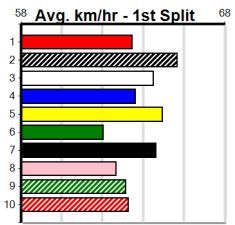

GORSKI ENGINEERING

Distance: 300m, Race Type: Grade 5 T3, Total Prizemoney: $1,530
1st: $1,000, 2nd: $320, 3rd: $160, 4th: $50

4

11:32AM

(VIC time)

Watchdog Tips: 0 0 0 0 Bet:

Main table containing race details for 10 races (1-10), including race number, name, date, trainer, horses, odds, and winning boxes.