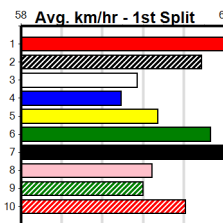

CENTRAL SCAFFOLDS

Distance: 350m, Race Type: Grade 5 T3, Total Prizemoney: $1,530
1st: $1,000, 2nd: $320, 3rd: $160, 4th: $50

7 12:42PM

(VIC time)

Watchdog Tips: 0 0 0 0 Bet: .

Main race results table with columns: Form, Box, Weight, Dist, Track, Date, Time, BON, Margin, 1st/2nd (Time), PIR, Checked, Comment, W/R, Split 1, S/P, Grade. Includes race details for 10 races (1-10) and winning boxes for each.