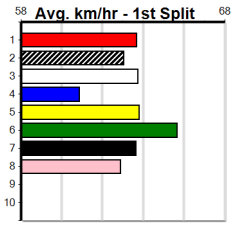

JASON McKEOWN PHOTOGRAPHY

Distance: 350m, Race Type: Tier 3 - Grade 6, Total Prizemoney: $1,530
1st: $1,000, 2nd: $320, 3rd: $160, 4th: $50

10
1:52PM
(VIC time)

Watchdog Tips: 0 0 0 0 Bet:

Table with columns: Form, Box, Weight, Dist, Track, Date, Time, BON, Margin, 1st/2nd (Time), PIR, Checked, Comment, W/R, Split 1, S/P, Grade. Rows include race details for Little Miss Envy, Kenny Can Can (NSW), Normal Life, Full Barrel, Lady Amron, Anoke, Hillbilly Lexi, Hard Rotor, and No Reserve races.