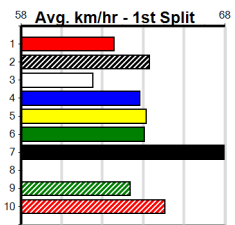

Watchdog Tips: 0 0 0 0 Bet: .

Main race results table containing 10 race entries. Each entry includes race details (e.g., '1 UNO PEANUT (QLD)[5]'), horse names, jockeys, trainers, and performance metrics like finishing position, time, and speed. It also features 'Winning Boxes' and prize breakdowns for each race.