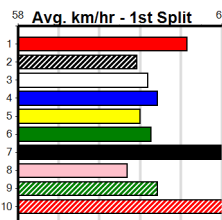

CROYDON HOMING PIGEON CLUB

Distance: 350m, Race Type: Grade 5 T3, Total Prizemoney: $1,530
1st: $1,000, 2nd: $320, 3rd: $160, 4th: $50

8

1:07PM

(VIC time)

Watchdog Tips: 0 0 0 0 Bet: .

Main table with columns: Form, Box, Weight, Dist, Track, Date, Time, BON, Margin, 1st/2nd (Time), PIR, Checked, Comment, W/R, Split 1, S/P, Grade. Contains race results for 10 pigeons including CRACKERJACK JET, DISHY DI, VIKING, DOWN SOUTH GIRL, MISS MELEE, CATCH THE OUTLAW, MY BOY TED, ASTON QUARTZ, QUILLA REEF, and NIGERIAN KABOOM.

Winning Boxes table for CRACKERJACK JET [5] showing prize, best, starts, and other details.

Winning Boxes table for DISHY DI [5] showing prize, best, starts, and other details.

Winning Boxes table for VIKING [5] showing prize, best, starts, and other details.

Winning Boxes table for DOWN SOUTH GIRL [5] showing prize, best, starts, and other details.

Winning Boxes table for MISS MELEE [5] showing prize, best, starts, and other details.

Winning Boxes table for CATCH THE OUTLAW [5] showing prize, best, starts, and other details.

Winning Boxes table for MY BOY TED [5] showing prize, best, starts, and other details.

Winning Boxes table for ASTON QUARTZ [5] showing prize, best, starts, and other details.

Winning Boxes table for QUILLA REEF [5] Res. showing prize, best, starts, and other details.

Winning Boxes table for NIGERIAN KABOOM [5] Res. showing prize, best, starts, and other details.