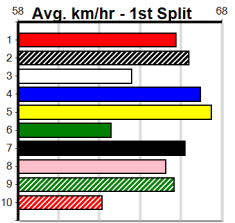

MR HUMMER LIMOS

Distance: 350m, Race Type: Grade 5 T3, Total Prizemoney: $1,530
1st: $1,000, 2nd: $320, 3rd: $160, 4th: $50

Watchdog Tips:

0 0 0 0

Bet:

Main table listing 10 races (ESPECIAL DIGGER, SUNDAY SEA, SHOW PRINCESS, GOLDEN COAST, ANGRY FRANKY, LATIN RHYTHM, PERFECT SAL, INTER TRIGON, IMPRESS SIMBA, MEGA BANJO BOY) with details on runners, trainers, and winning boxes.