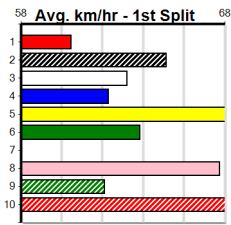

Mobile Form Guide

**Average Winning Time:**

Distance	Grade	Avg. Time
300m	Tier 3 - Grade 6	16.98
300m	Grade 5 T3	16.98
300m	Tier 3 - Grade 7	17.03
300m	Tier 3 - Maiden	17.17
350m	Grade 5 T3	19.65
350m	Tier 3 - Grade 6	19.68
350m	Tier 3 - Grade 7	19.76
350m	Tier 3 - Maiden	19.90

**Track Record:**

Distance	Time	Greyhound	Date Set
300m	16.057	UNLEASH COLLINDA	11-Dec-22
350m	18.641	UNLEASH COLLINDA	19-Feb-23

Distance: 300m, Race Type: Tier 3 - Maiden, Total Prizemoney: \$1,530
1st: \$1,000, 2nd: \$320, 3rd: \$160, 4th: \$50