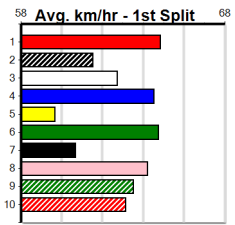

JVDM GREEN LIGHT ON PODCAST

Distance: 350m, Race Type: Tier 3 - Maiden, Total Prizemoney: $1,530
1st: $1,000, 2nd: $320, 3rd: $160, 4th: $50

2

10:58AM

(VIC time)

Watchdog Tips: **0 0 0 0** Bet: **0**