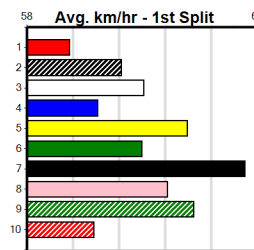

Distance: 300m, Race Type: Tier 3 - Grade 7, Total Prizemoney: $1,530
1st: $1,000, 2nd: $320, 3rd: $160, 4th: $50

Watchdog Tips:

Bet:

Form Box	Wgt	Dist	Track	Date	Time	BON	Margin	1st/2nd (Time)	PIR	Checked	Comment	WR	Split 1	S/P	Grade

WHO YOU KISSIN' [7]

BK Dog Jan-22 Sire: ASTON KIMETTO Dam: BLACK ROCKS
Owner(s): Top Dollar (SYN), C York, T Fraser Trainer: Chris Reynolds (Little River)
Winning Distances: < 300m (0) 300 - 399m (1) 400 - 499m (0) 500 - 599m (0) 600 - 699m (0) > 700m (0)
Winning Weights: 28.9(1)

4th (7)	29.9	300	HVL	R10	01-Mar-24	16.96	16.78	1.5L CALL ME DUSTY (16.85)	M/6	.	.	.	4.00	$4.90	T3-7
8th (8)	29.6	390	SHP	R9	04-Apr-24	23.72	22.20	22.00 FRANKLIN AVENUE (22.23)	M/78	.	.	.	8.85	$14.10	T3-7
6th (1)	27.6	300	HVL	R2	23-Jun-24	17.31	16.69	7.00L FLAMING FOX (16.83)	S/6	.	.	.	4.10	$24.10	X67
7th (1)	27.4	390	BAL	R3	30-Jun-24	23.96	22.21	20.00 CIRCLE THE STORM (22.57)	M/77	.	V5	.	8.95	$32.20	T3-7
4th (8)	27.7	300	HVL	R3	18-Jul-24	17.34	16.95	3.25L HAVANA MAGIC (17.12)	M/5	.	.	.	4.05	$6.00	T3-7
4th (6)	27.8	300	HVL	R3	23-Jul-24	17.36	16.72	3.00L CERSEI'S BOY (17.16)	M/6	.	SW	.	4.08	$5.70	T3-7
4th (1)	28.0	300	HVL	R3	30-Jul-24	17.49	16.89	2.00L WALTZING EMBERS (17.35)	S/3	.	.	.	4.04	$2.90	T3-7
2nd (8)	28.4	300	HVL	R2	02-Aug-24	17.24	16.98	2.00L LITTLE MISS ENVY (17.11)	M/5	.	.	.	4.09	$7.90	T3-7

Last 3 wins NOT included above

1st (7)	28.9	300	HVL	R2	07-Feb-24	17.49	16.96	1.5L BONNIEVILLE ICON (17.58)	M/3	.	SW	.	4.04	$11.30	M

Prize Best Starts Trk/Dts APM: $2570.00, 16.96(2)-21/2/24, 18-1-3-0, 14-1-3-0, 1084

ASTILL BALE (NSW)[7]

RF Dog Feb-22 Sire: FERNANDO BALE Dam: HADARAH BALE
Owner(s): B Wheeler Trainer: Robert Camilleri (Lara)
Winning Distances: < 300m (0) 300 - 399m (0) 400 - 499m (1) 500 - 599m (0) 600 - 699m (0) > 700m (0)
Winning Weights: 30.8(1)

6th (3)	29.8	425	BEN	R3	10-Apr-24	24.95	24.18	10.00 COOPER SUMMER (24.25)	M/677	.	.	.	6.90	$7.20	T3-7
3rd (4)	29.7	390	BAL	R11	22-Apr-24	23.11	22.24	6.50L SON OF CECIL (22.67)	M/87	.	.	.	8.94	$31.60	T3-RW
8th (7)	29.4	395	TRA	R4	29-Apr-24	23.31	22.39	14.00 DR. ERICA (22.39)	Q/678	.	.	.	3.88	$13.20	T3-RW
6th (7)	31.0	350	TRA	R4	05-Jul-24	20.36	19.49	7.00L PAW WALDO (19.89)	M/86	.	.	.	7.00	$61.70	X67
8th (3)	31.5	300	HVL	R3	19-Jul-24	17.76	16.74	8.50L INTERCEPT QUEEN (17.19)	M/6	.	.	.	4.13	$32.30	X67
4th (3)	31.1	390	WBL	R3	22-Jul-24	23.15	22.22	0.75L MANA'S WAY (23.10)	M/66	.	.	.	9.22	$12.30	7
4th (8)	31.2	390	WBL	R3	29-Jul-24	22.74	22.35	3.25L HIS CRACKIN' (22.52)	M/34	.	.	.	8.97	$6.80	7
3rd (6)	30.9	300	HVL	R2	02-Aug-24	17.27	16.98	2.25L LITTLE MISS ENVY (17.11)	S/8	.	.	.	4.12	$16.90	T3-7

Last 3 wins NOT included above

1st (8)	30.8	400	GEL	R2	19-Mar-24	23.10	22.37	0.75L MAJESTIC GEORGE (23.14)	M/12	.	.	.	8.70	$2.70	M

Prize Best Starts Trk/Dts APM: $2320.00, 17.27(6)-2/8/24, 18-1-1-5, 2-0-0-1, 1064