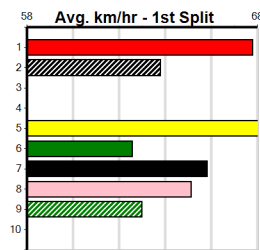

OUTER EAST FOOTBALL NETBALL COMP

Distance: 300m, Race Type: Tier 3 - Grade 6, Total Prizemoney: $1,530
1st: $1,000, 2nd: $320, 3rd: $160, 4th: $50

Watchdog Tips:

Bet:

Table with columns: Form Box, Wgt, Dist, Track, Date, Time, BON, Margin, 1st/2nd (Time), PIR, Checked, Comment, W/R, Split 1, S/P, Grade

INTER TERRA [6]
BK Bitch Sep-21 Sire: AUSSIE INFRARED Dam: INTER SANTINA
Owner(s): TONY AND JOE (SYN), T Interligi, J Interligi
Trainer: Tony Interligi (Endeavour Hills)
Winning Distances: < 300m (0) 300 - 399m (2) 400 - 499m (0) 500 - 599m (0) 600 - 699m (0) > 700m (0)
Winning Weights: 27.1(1) 27.3(1)
4th (1) 27.7 400 WGL R10 20-Jun-24 23.21 22.89 2.00L VALVE BOUNCE (23.08) Q/11 . . . . . 8.38 $13.90 T3-6
3rd (8) 27.4 390 SHP R10 27-Jun-24 23.00 22.29 4.25L DARTS NIGHT (22.71) M/23 . . . . . 8.65 $10.90 6G
3rd (8) 27.7 300 HVL R9 01-Jul-24 17.16 16.87 4.25L HAPPY CHICK (16.87) M/4 . . . . . 4.03 $9.40 T3-6
2nd (1) 27.8 350 HVL R7 05-Jul-24 19.84 19.67 1.5L LAMIA DOMINIQUE (19.75) M/1 . . . . . 6.56 $8.20 T3-RW
5th (1) 27.8 395 TRA R9 08-Jul-24 22.99 22.32 8.50L JOHNSON STREET (22.41) M/313 . . . . . 3.81 $6.20 6G
4th (6) 27.8 450 SHP R7 25-Jul-24 26.05 25.59 3.75L MR. FERGUSON (25.79) Q/112 . . . . . 6.60 $33.70 T3-RW
3rd (2) 27.6 350 HVL R7 02-Aug-24 19.91 19.11 1.5L MY BOY TED (19.82) Q/1 . . . . . 6.56 $18.70 T3-RW
4th (7) 27.8 300 HVL R3 05-Aug-24 17.28 16.92 3.25L HAVANA MAGIC (17.07) M/3 . . . . . 6.76 $7.70 T3-6
Last 3 wins NOT included above
1st (7) 27.1 300 HVL R1 06-May-24 17.18 16.85 1.5L C'EST NOIR (17.28) Q/1 . . . . . 3.93 $5.60 M
1st (8) 27.3 350 TRA R9 03-Jun-24 20.44 20.25 2.75L CASH FOR KOTA (20.62) M/11 . . . . . 6.76 $5.60 X67

CERTAIN MAGIC [6]
WBK Bitch Aug-22 Sire: AUSSIE INFRARED Dam: SWEET WATERLOO
Owner(s): Eye Candy (SYN), C Wilk, K Gorman
Trainer: Kristin Tucker (Tanjil South)
Winning Distances: < 300m (0) 300 - 399m (1) 400 - 499m (1) 500 - 599m (0) 600 - 699m (0) > 700m (0)
Winning Weights: 24.7(1) 25.3(1)
1st (2) 25.3 400 WGL R4 13-Jun-24 23.84 22.90 1.00L SMOOTH FIRE (23.90) M/11 . . . SW . 8.86 $11.10 7
8th (3) 25.2 400 WGL R10 20-Jun-24 23.54 22.89 6.50L VALVE BOUNCE (23.08) M/28 . . . . . 8.52 $26.60 T3-6
5th (1) 25.4 300 HVL R9 01-Jul-24 17.24 16.87 5.50L HAPPY CHICK (16.87) M/5 . . . . . 4.10 $30.30 T3-6
3rd (1) 25.3 350 TRA R10 10-Jul-24 20.38 19.79 2.75L RHINE STAR (20.19) M/233 . . . . . 6.75 $16.10 RW
2nd (8) 24.9 350 TRA R3 15-Jul-24 20.55 20.27 4.00L SPEEDY PAM (20.28) M/22 . . . . . 6.89 $8.20 T3-RW
4th (6) 25.0 400 WGL R10 25-Jul-24 23.39 23.01 5.50L PAW MARVEL (23.01) M/45 . . . . . 8.63 $45.50 T3-6
4th (6) 25.1 350 HVL R10 30-Jul-24 20.09 19.56 7.50L WILD VENUS (19.59) M/1 . . . . . 6.70 $49.60 T3-6
8th (8) 24.9 350 HVL R7 02-Aug-24 20.25 19.11 6.50L MY BOY TED (19.82) Q/4 . . . . . 6.75 $35.00 T3-RW
Last 3 wins NOT included above
1st (2) 24.7 300 HVL R1 29-May-24 17.21 16.76 1.25L FLAMING FOX (17.29) Q/1 . . . . . 4.08 $2.90 M