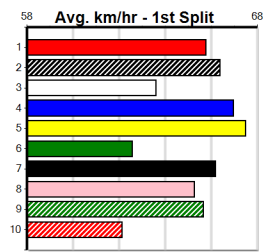

MR HUMMER LIMOS

Distance: 350m, Race Type: Grade 5 T3, Total Prizemoney: $1,530
1st: $1,000, 2nd: $320, 3rd: $160, 4th: $50

Watchdog Tips:

Bet:

Table with columns: Form Box, Wgt, Dist, Track, Date, Time, BON, Margin, 1st/2nd (Time), PIR, Checked, Comment, WR, Split 1, S/P, Grade

ESPECIAL DIGGER [5]
RF Bitch Jul-20 Sire: ORSON ALLEN Dam: ANTARCTIC LASS
Owner(s): P Knott
Trainer: Elise Knott (Carnegie)
Winning Distances: < 300m (0) 300 - 399m (4) 400 - 499m (2) 500 - 599m (0) 600 - 699m (0) > 700m (0)
Winning Weights: 26.9(2) 27.0(1) 27.5(1) 27.9(1) 28.1(1)
Race results table with columns: Rank, Box, Wgt, Dist, Track, Date, Time, BON, Margin, Name, Age, Sex, PIR, Checked, Comment, WR, Split 1, S/P, Grade, Prize

Box History table for ESPECIAL DIGGER [5]
Table with columns: Bx, 1st, 2nd, 3rd, 4th, 5th, 6th, 7th, 8th
Prize Best Starts Trk/Dts APM

SUNDAY SEA (NSW)[5]
BK Bitch Nov-20 Sire: MAGIC SPRITE Dam: MIDNIGHT CARMEN
Owner(s): C Mcmillan
Trainer: Constance Mcmillan (Drouin)
Winning Distances: < 300m (0) 300 - 399m (3) 400 - 499m (2) 500 - 599m (0) 600 - 699m (0) > 700m (0)
Winning Weights: 28.2(1) 28.7(1) 28.8(1) 28.9(1) 29.6(1)
Race results table with columns: Rank, Box, Wgt, Dist, Track, Date, Time, BON, Margin, Name, Age, Sex, PIR, Checked, Comment, WR, Split 1, S/P, Grade, Prize

Box History table for SUNDAY SEA (NSW)[5]
Table with columns: Bx, 1st, 2nd, 3rd, 4th, 5th, 6th, 7th, 8th
Prize Best Starts Trk/Dts APM

SHOW PRINCESS [5]
BK Bitch Dec-21 Sire: BERNARDO Dam: JUNO AWAY
Owner(s): M Condon
Trainer: Joyce Condon (Devon Meadows)
Winning Distances: < 300m (0) 300 - 399m (4) 400 - 499m (1) 500 - 599m (0) 600 - 699m (0) > 700m (0)
Winning Weights: 28.5(1) 28.8(1) 28.9(1) 29.1(1) 29.4(1)
Race results table with columns: Rank, Box, Wgt, Dist, Track, Date, Time, BON, Margin, Name, Age, Sex, PIR, Checked, Comment, WR, Split 1, S/P, Grade, Prize

Box History table for SHOW PRINCESS [5]
Table with columns: Bx, 1st, 2nd, 3rd, 4th, 5th, 6th, 7th, 8th
Prize Best Starts Trk/Dts APM

GOLDEN COAST [5]
F Dog Dec-20 Sire: PAT C SABBATH Dam: UNIQUE JOY
Owner(s): K Norton
Trainer: Kylie Norton (Craigieburn)
Winning Distances: < 300m (0) 300 - 399m (7) 400 - 499m (0) 500 - 599m (0) 600 - 699m (0) > 700m (0)
Winning Weights: 29.9(1) 30.0(1) 31.7(1) 31.8(1) 31.9(2) 32.2(1)
Race results table with columns: Rank, Box, Wgt, Dist, Track, Date, Time, BON, Margin, Name, Age, Sex, PIR, Checked, Comment, WR, Split 1, S/P, Grade, Prize

Box History table for GOLDEN COAST [5]
Table with columns: Bx, 1st, 2nd, 3rd, 4th, 5th, 6th, 7th, 8th
Prize Best Starts Trk/Dts APM

ANGRY FRANKY [5]
BK Bitch Jan-22 Sire: FERAL FRANKY Dam: PHILADELPHIA PIP
Owner(s): S Collyer
Trainer: Steven Collyer (North Coburg)
Winning Distances: < 300m (0) 300 - 399m (3) 400 - 499m (0) 500 - 599m (0) 600 - 699m (0) > 700m (0)
Winning Weights: 27.1(1) 28.3(2)
Race results table with columns: Rank, Box, Wgt, Dist, Track, Date, Time, BON, Margin, Name, Age, Sex, PIR, Checked, Comment, WR, Split 1, S/P, Grade, Prize