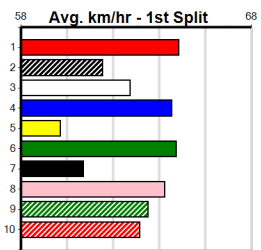

Watchdog Tips:

Bet:

Form Box	Wgt	Dist	Track	Date	Time	BON	Margin	1st/2nd (Time)	PIR	Checked	Comment	WR	Split 1	S/P	Grade

ASTON FULHAM [M]

BK Dog Apr-22 **Sire: FERNANDO BALE** **Dam: ASTON CHANDON**

Owner(s): R Borda **Trainer: Darryl Fullerton (Long Gully)**

Winning Distances: < 300m (0) 300 - 399m (0) 400 - 499m (0) 500 - 599m (0) 600 - 699m (0) > 700m (0)

Winning Weights:

6th (3)	30.0	390	SHP	R1	05-Apr-24	23.15	21.82	16.00	URIAH BALE (22.08)	M/44			8.71	$27.30	M
4th (6)	30.3	390	SHP	R2	15-Apr-24	23.33	21.75	7.00L	LIFE'S A PARTY (22.87)	M/64			8.87	$9.70	M
WG (-)	32.6	390	SHP		03-Jun-24	22.66			0.01L Trial Cleared	M		1of1			WGT
2nd (5)	32.8	390	SHP	R1	29-Jun-24	23.19	22.71		3.5L CHASING CHAPPY (22.95)	M/11			8.64	$3.00	T3-M
6th (2)	33.3	390	SHP	R2	04-Jul-24	23.26	22.18		11.00 SELECT MILLS (22.52)	M/56			8.94	$12.90	T3-M
3rd (3)	33.1	350	HVL	R2	10-Jul-24	20.13	19.62		3.75L RIGHT SIDE UP (19.88)	M/2			6.70	$4.60	T3-M
2nd (1)	33.5	350	HVL	R2	18-Jul-24	19.97	19.56		0.25L PATH TO NIRVANA (19.95)	Q/1			6.68	$4.60	T3-M
7th (6)	33.5	390	SHP	R2	01-Aug-24	23.21	22.17		8.00L BLACK SERIES (22.68)	M/55			8.78	$11.30	T3-M

Last 3 wins NOT included above

Box History

Bx	1st	2nd	3rd	4th	5th	6th	7th	8th
1		1						
2						1		
3			1					
4						1		
5		1						
6				1				1
7								
8								

Prize Best: $875.00
Starts: 19.97(1)-18/7/24
Trk/Dts: 7-0-2-1
APM: 2-0-1-1
781

SPEEDY BEAR [M]

BK Dog May-22 **Sire: KOBLENZ** **Dam: LADY ZEEVA**

Owner(s): L Repici **Trainer: Lina Repici (Hampton Park)**

Winning Distances: < 300m (0) 300 - 399m (0) 400 - 499m (0) 500 - 599m (0) 600 - 699m (0) > 700m (0)

Winning Weights:

5th (8)	28.7	395	TRA	R1	12-Jul-24	22.90	22.16	6.00L	DAINTREE PEGGY (22.50)	M/455			3.86	$20.00	M
5th (7)	29.5	435	SLE	R2	17-Jul-24	26.02	24.54	16.00	DR. LEONI (24.95)	M/365		VO	5.46	$25.50	M
6th (1)	29.5	515	SAP	R1	22-Jul-24	31.61	29.48	14.00	CANYA VIVI (30.68)	M/5887		VO	5.32	$22.80	M
3rd (1)	30.0	460	WGL	R1	01-Aug-24	27.00	26.14	12.00	MINH ALFIE (26.22)	M/332			6.78	$11.00	M
4th (1)	30.3	595	SAP	R3	04-Aug-24	35.65	34.45	3.5L	PAW OCTAVIA (35.40)	M/2222			9.47	$20.70	RW

Last 3 wins NOT included above

Box History

Bx	1st	2nd	3rd	4th	5th	6th	7th	8th
1			1	1		1		
2								
3								
4								
5								
6								
7					1			
8						1		

Prize Best: $235.00
Starts: FSH
Trk/Dts: 5-0-0-1
APM: 0-0-0-0
235