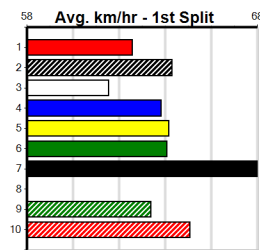

SPORTSBET GO THE BLUE DOG

Distance: 300m, Race Type: Grade 5 T3, Total Prizemoney: $1,530
1st: $1,000, 2nd: $320, 3rd: $160, 4th: $50

Watchdog Tips:

Bet:

Form Box Wgt Dist Track Date Time BON Margin 1st/2nd (Time) PIR Checked Comment WR Split 1 S/P Grade

UNO PEANUT (QLD)[5]
BD Dog Nov-20 Sire: ZAMBORA BROCKIE Dam: ALPHA NEMESIS
Owner(s): A Derubeis
Trainer: Pasquale Derubeis (Cape Woola)
Winning Distances: < 300m (0) 300 - 399m (8) 400 - 499m (0) 500 - 599m (0) 600 - 699m (0) > 700m (0)
Winning Weights: 30.5(1) 30.6(1) 30.7(1) 30.8(2) 30.9(2) 31.3(1)
Race results table with columns: Pos, Box, Wgt, Dist, Track, Date, Time, BON, Margin, 1st/2nd (Time), PIR, Checked, Comment, WR, Split 1, S/P, Grade.

Box History table for UNO PEANUT (QLD)[5]
Table with columns: Bx, 1st, 2nd, 3rd, 4th, 5th, 6th, 7th, 8th
Prize Best Starts Trk/Dts APM

CLOSE COMBAT [5]
BK Dog Feb-22 Sire: FABREGAS Dam: GEORGIA KATE
Owner(s): CHAMPAGNE PTN (SYN), S Smith, A Langton
Trainer: Cameron Morris-flynn (Mitchell P)
Winning Distances: < 300m (0) 300 - 399m (2) 400 - 499m (1) 500 - 599m (0) 600 - 699m (0) > 700m (0)
Winning Weights: 33.6(1) 34.9(1) 35.2(1)
Race results table with columns: Pos, Box, Wgt, Dist, Track, Date, Time, BON, Margin, 1st/2nd (Time), PIR, Checked, Comment, WR, Split 1, S/P, Grade.

Box History table for CLOSE COMBAT [5]
Table with columns: Bx, 1st, 2nd, 3rd, 4th, 5th, 6th, 7th, 8th
Prize Best Starts Trk/Dts APM

BLACK PRESTIGE [5]
BK Bitch May-22 Sire: ZIPPING GARTH Dam: DREAMY EYES
Owner(s): Eye Candy (SYN), C Wilk, K Gorman
Trainer: Christian Wilk (Tanjil South)
Winning Distances: < 300m (0) 300 - 399m (1) 400 - 499m (3) 500 - 599m (0) 600 - 699m (0) > 700m (0)
Winning Weights: 29.8(2) 30.3(1) 30.8(1)
Race results table with columns: Pos, Box, Wgt, Dist, Track, Date, Time, BON, Margin, 1st/2nd (Time), PIR, Checked, Comment, WR, Split 1, S/P, Grade.

Box History table for BLACK PRESTIGE [5]
Table with columns: Bx, 1st, 2nd, 3rd, 4th, 5th, 6th, 7th, 8th
Prize Best Starts Trk/Dts APM

FINLEY BALE (NSW)[5]
BK Dog Feb-22 Sire: BARCIA BALE Dam: IYLEE BALE
Owner(s): B Wheeler
Trainer: Robert Camilleri (Lara)
Winning Distances: < 300m (0) 300 - 399m (6) 400 - 499m (0) 500 - 599m (0) 600 - 699m (0) > 700m (0)
Winning Weights: 29.4(1) 30.3(1) 30.4(1) 30.5(1) 30.6(2)
Race results table with columns: Pos, Box, Wgt, Dist, Track, Date, Time, BON, Margin, 1st/2nd (Time), PIR, Checked, Comment, WR, Split 1, S/P, Grade.

Box History table for FINLEY BALE (NSW)[5]
Table with columns: Bx, 1st, 2nd, 3rd, 4th, 5th, 6th, 7th, 8th
Prize Best Starts Trk/Dts APM

EAGLES FLY ALONE [5]
BD Dog Sep-21 Sire: TOMMY SHELBY Dam: FOR THE ALLIANCE
Owner(s): A Lie
Trainer: Leon Lacy (Noble Park)
Winning Distances: < 300m (0) 300 - 399m (4) 400 - 499m (1) 500 - 599m (0) 600 - 699m (0) > 700m (0)
Winning Weights: 31.9(1) 32.2(1) 32.4(2) 32.7(1)
Race results table with columns: Pos, Box, Wgt, Dist, Track, Date, Time, BON, Margin, 1st/2nd (Time), PIR, Checked, Comment, WR, Split 1, S/P, Grade.