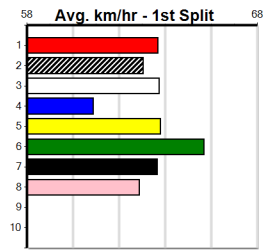

JASON McKEOWN PHOTOGRAPHY

Distance: 350m, Race Type: Tier 3 - Grade 6, Total Prizemoney: $1,530
1st: $1,000, 2nd: $320, 3rd: $160, 4th: $50

Watchdog Tips:

Bet:

Form Box Wgt Dist Track Date Time BON Margin 1st/2nd (Time) PIR Checked Comment WR Split 1 S/P Grade

LITTLE MISS ENVY [6]
BK Bitch Nov-21 Sire: SHIMA SHINE Dam: IT'S A DIVA
Owner(s): N Johnston
Trainer: Nicholas Johnston (Toorborac)
Winning Distances: < 300m (0) 300 - 399m (2) 400 - 499m (0) 500 - 599m (0) 600 - 699m (0) > 700m (0)
Winning Weights: 27.0(1) 28.9(1)
7th (6) 26.8 425 BEN R3 22-Mar-24 24.83 23.47 14.00 RAGING CABLE (23.87) M/776 . . . . 6.78 $42.60 RWH
2nd (6) 26.9 425 BEN R4 28-Mar-24 24.33 24.02 1.00L STELLA ROSE (24.28) M/322 . . . . 6.71 $10.20 T3-7
2nd (7) 27.2 390 SHP R3 04-Apr-24 22.46 22.20 0.75L ORIENTAL AURORA (22.42) M/33 . . . . 8.72 $2.70 T3-7
4th (8) 26.9 400 GEL R9 09-Apr-24 23.24 22.46 3.75L ASTON BAHT (22.98) M/35 . . . . 8.67 $2.20 X67H
7th (6) 26.8 425 BEN R4 14-Apr-24 24.79 24.03 7.50L BUSHMAN'S ARCHIE (24.28) M/577 . . . . 6.79 $5.80 T3-7
6th (3) 26.7 425 BEN R3 08-May-24 25.07 23.97 9.50L SPIT THE CHIPS (24.42) M/776 . . . . 6.85 $4.60 T3-7
6th (3) 27.3 390 WBL R3 13-May-24 22.89 22.34 4.75L YAALA JUNIOR (22.57) M/45 . . . . 8.92 $7.00 T7
1st (5) 27.0 300 HVL R2 02-Aug-24 17.11 16.98 2.00L WHO YOU KISSIN' (17.24) M/4 . . . . 4.09 $2.70 T3-7
Last 3 wins NOT included above
1st (8) 28.9 300 HVL R2 13-Dec-23 16.89 16.63 4.00L ZED'S BACK (17.17) M/4 . . . . SW . . 3.99 $1.60 M
Prize Best $5200.00
Starts FSTD
Trk/Dts 16-2-4-1
APM 0-0-0-0 2104

KENNY CAN CAN (NSW)[6]
BK Dog Apr-21 Sire: BARCIA BALE Dam: PRINCESS NALA
Owner(s): Dual Code Sydney (SYN), M Wallace, S Kavanagh, J Doran, G Moore, A Martin
Trainer: Jennifer Thorpe (Arthurs Creek)
Winning Distances: < 300m (0) 300 - 399m (0) 400 - 499m (1) 500 - 599m (1) 600 - 699m (0) > 700m (0)
Winning Weights: 34.6(1) 34.7(1)
3rd (7) 34.7 500 BEN R4 08-Jun-24 28.90 28.58 2.75L TUDOR PEAK (28.72) S/433 . . . . 6.92 $3.30 X67
7th (3) 34.8 460 WGL R7 13-Jun-24 26.70 26.03 2.50L MIRA BALE (26.53) M/777 . . . . 7.12 $5.00 X67
3rd (1) 34.6 515 SAP R9 17-Jun-24 30.37 29.74 2.00L FERNANDEL RAPH (30.24) M/2222 . . . . 5.28 $11.50 X67
5th (3) 34.9 460 GEL R5 22-Jun-24 26.69 26.08 9.00L INNER SPIRIT (26.08) M/444 . . . . 6.89 $3.30 X67
4th (2) 34.5 595 SAP R2 01-Jul-24 35.37 34.56 4.00L FIRST CRACK (35.10) M/1123 . . . . W 9.44 $12.00 RW
7th (1) 34.6 595 SAP R3 08-Jul-24 35.27 34.68 7.50L FALLON BALE (34.78) Q/1156 . . . . 9.30 $6.00 RW
1st (8) 34.6 500 BEN R5 24-Jul-24 28.72 28.47 6.50L WARDAN JILUNGIN (29.17) M/411 . . . . 6.78 $3.20 T7
5th (5) 34.6 350 HVL R10 30-Jul-24 20.12 19.56 8.00L WILD VENUS (19.59) M/5 . . . . 6.72 $15.20 T3-6
Last 3 wins NOT included above
1st (8) 34.7 460 WGL R1 18-May-24 26.33 26.24 4.00L NITROUS (26.59) Q/111 . . . . SW . . 6.70 $4.50 M
Prize Best $3660.00
Starts 19.70(3)-29/5/24
Trk/Dts 19-2-1-4
APM 2-0-0-1 2658