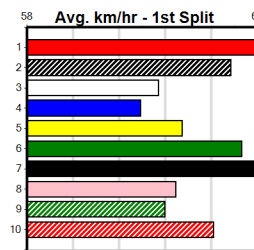

Watchdog Tips:

Bet:

Form Box Wgt Dist Track Date Time BON Margin 1st/2nd (Time) PIR Checked Comment WR Split 1 S/P Grade

BOROUGH COOK [5]
BK Dog Jun-21 Sire: FERNANDO BALE Dam: MAGIC MOON DUST
Owner(s): G Bahen
Winning Distances: < 300m (0) 300 - 399m (7) 400 - 499m (0) 500 - 599m (0) 600 - 699m (0) > 700m (0)
Winning Weights: 30.1(1) 30.2(1) 30.3(1) 30.4(2) 31.5(1) 31.6(1)
8th (2) 30.5 390 BAL R12 14-Apr-24 23.62 22.49 17.00 IVY'S JOY (22.49) M/88 . . . V14 . 8.84 $19.40 5
3rd (1) 31.7 300 HVL R9 16-Jun-24 16.93 16.69 2.25L THAI BUTTERFLY (16.77) M/5 . . . . . 4.01 $17.50 5
1st (2) 31.6 300 HVL R10 23-Jun-24 16.83 16.69 0.50L BEAR LEE BANDIT (16.86) M/2 . . . . . 3.92 $9.90 5
6th (7) 31.3 300 HVL R6 07-Jul-24 17.24 16.75 6.00L DAYTONA (16.83) M/2 . . . . . 3.93 $61.30 FFA
8th (5) 31.4 390 SHP R12 15-Jul-24 22.82 22.02 10.00 TAT LIBBY (22.15) M/77 . . . . . 8.63 $32.30 X45
7th (6) 31.4 350 HVL R8 21-Jul-24 19.70 19.12 7.00L SONIC DIESEL (19.22) M/4 . . . . . 6.62 $21.20 X45
3rd (2) 31.5 350 HVL R8 30-Jul-24 19.80 19.56 0.75L SUPERFLY GIRL (19.76) S/6 . . . . . 6.69 $5.60 T3-5
1st (8) 31.5 350 HVL R8 05-Aug-24 19.59 19.55 0.25L WHY NOT JULES (19.60) M/1 . . . . . 6.60 $4.10 T3-5
Last 3 wins NOT included above
1st (1) 30.3 350 HVL R9 07-Feb-24 19.89 19.85 0.50L MYSTIC KID (19.92) M/1 . . . . . 6.59 $1.30 6G
1st (8) 30.1 350 HVL R6 16-Feb-24 19.55 19.44 2.25L BEWARE BOB (19.70) Q/1 . . . . . 6.50 $1.00 T3-5
1st (3) 30.2 350 HVL R7 23-Feb-24 19.83 19.73 0.25L MAXIMUM GRACIE (19.84) M/1 . . . SW . 6.60 $3.50 T3-5
Box History
Bx 1st 2nd 3rd 4th 5th 6th 7th 8th
1 1 2 2
2 1 1 2
3 1 2
4 1
5 1 1 1 1 1 1
6 1 2 1 1
7 1 1 1 2 1 1
8 2 1
Prize Best $12890.00
Starts 19.55(8)-16/2/24
Trk/Dts 34-7-6-9
APM 18-5-4-6 5086