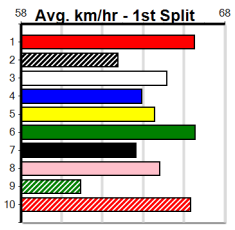

HAPPY BIRTHDAY WAYNE

Distance: 525m, Race Type: Grade 5, Total Prizemoney: $8,785
1st: $5,900, 2nd: $1,820, 3rd: $915, 4th: $150

4

7:31PM

(VIC time)

BEACH BOURBSKI (6) can explode out to an early lead and looks suited to a race of this nature.
CRUSING BILLY (3) is well down on his brilliant best form but looks the likely improver. WILLA
BALE (4) can challenge with an ounce of luck.

Watchdog Tips:

6

3

4

1

Bet:

Box Quinella 3,4,6 ($10 for 333.33%)