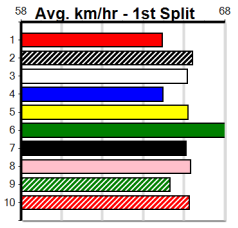

SPORTSBET FINAL

Distance: 525m, Race Type: Grade 5 Final, Total Prizemoney: $9,055
1st: $6,100, 2nd: $1,870, 3rd: $935, 4th: $150

9

9:17PM
(VIC time)

KINGSLEY BALE (6) only needs to step away on even terms here, can cross and lead and prove hard to catch. ZIPPING KAI (1) produced a big run when second here last start and has drawn ideally. WEST STAR (3) is armed with early speed.

Watchdog Tips: 6 1 3 2 Bet: Win 6