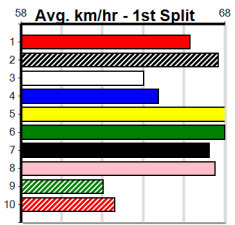

10

9:38PM

(VIC time)

TOTAL CONTAINER SOLUTIONS

Distance: 525m, Race Type: Grade 5, Total Prizemoney: \$8,785
 1st: \$5,900, 2nd: \$1,820, 3rd: \$915, 4th: \$150

Quality race for a grade 5 event with the brilliant MATT LOCH (2) expected to hold the lead and prove hard to catch. CAMP FIRE (3) loves it here and could be value for top 3 same race multi players. CRUISING DEBBIE (5) is all class.