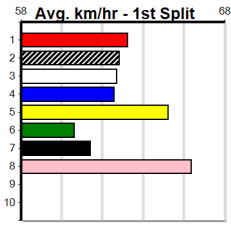

Suggested Quaddie:

- 1st Leg: 3 2nd Leg: 1,4,6,7
- 3rd Leg: 1,5,6,7,8 4th Leg: 2,3,7
- Cost: \$50 for 83.33%

Mobile Form Guide

Average Winning Time:

Distance	Grade	Avg. Time
525m	Free For All	29.95
525m	Grade 4	30.02
525m	Grade 5 Final	30.05
525m	Grade 5	30.16
525m	Grade 6	30.17
525m	Grade 7	30.23
600m	Mixed 3/4	34.41
600m	Restricted Win	34.42
600m	Grade 5	34.67

Track Record:

Distance	Time	Greyhound	Date Set
525m	29.376	ALLEN DEED	03-Jan-15
600m	33.911	DYNA DOUBLE ONE	06-Feb-16
730m	41.933	SPACE STAR	28-Feb-15

The Meadows

SPORTSBET SAME RACE MULTI

Distance: 525m, Race Type: Grade 7, Total Prizemoney: \$8,785
 1st: \$5,900, 2nd: \$1,820, 3rd: \$915, 4th: \$150