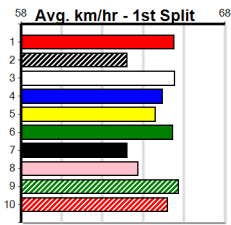

CITY VIEW BISTRO

Distance: 525m, Race Type: Grade 5, Total Prizemoney: \$8,785
1st: \$5,900, 2nd: \$1,820, 3rd: \$915, 4th: \$150

12

10:19PM

(VIC time)

COLAC KID (1) won here last week in impressive style and will find this race no tougher. PREMIUM EQUITY (6) has been racing in harder events and will find this more to his liking. AKELA YOUNG (2) can run home into a minor placing.