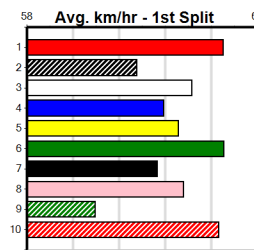

HAPPY BIRTHDAY WAYNE

Distance: 525m, Race Type: Grade 5, Total Prizemoney: $8,785
1st: $5,900, 2nd: $1,820, 3rd: $915, 4th: $150

BEACH BOURBSKI (6) can explode out to an early lead and looks suited to a race of this nature.
CRUSING BILLY (3) is well down on his brilliant best form but looks the likely improver. WILLA BALE (4) can challenge with an ounce of luck.

Watchdog Tips: **6** **3** **4** **1** **Bet:** Box Quinella 3,4,6 ($10 for 333.33%)

Form Box	Wgt	Dist	Track	Date	Time	BON	Margin	1st/2nd (Time)	PIR	Checked	Comment	WR	Split 1	S/P	Grade
1															
JAMES'S ENTITY [5] Comes into calculations off this draw. $13.00															
BK	Dog	Jan-22		Sire: ASTON DEE BEE		Dam: ZARA'S ENTITY									
Owner(s): Weed N Feed (SYN), C Capuano, S Hogan, N Clarke, T Hogan															
Trainer: Clint Capuano (Anakie)															
Winning Distances: < 300m (0) 300 - 399m (3) 400 - 499m (2) 500 - 599m (0) 600 - 699m (0) > 700m (0)															
Winning Weights: 32.2(1) 32.3(3) 32.5(1)															
2nd (1)	32.9	400	GEL	R4	25-May-24	22.72	22.40	4.50L BELLA LA VITA (22.40)	M/22				8.51	$2.70	5
5th (8)	32.8	400	GEL	R3	07-Jun-24	23.00	22.31	9.50L AEROPLANE MODE (22.35)	M/55				8.61	$13.60	SH
7th (2)	32.8	525	MEA	R2	29-Jun-24	31.24	29.82	12.00 MR. FAHRENHEIT (30.40)	M/5888				5.22	$11.70	5
7th (6)	32.8	525	MEA	R5	06-Jul-24	30.99	30.06	10.00 BARRY BALE (30.31)	M/6566				5.28	$49.60	5
2nd (8)	32.4	410	HOR	R3	09-Jul-24	23.47	22.97	0.25L GAS LANTERN (23.46)	M/11				10.33	$9.80	X45
3rd (5)	32.5	515	SAN	R3	18-Jul-24	30.25	29.29	4.75L BAY TUDOR (29.92)	M/3223				5.17	$25.30	5
5th (4)	32.7	515	SAN	R3	25-Jul-24	30.22	29.23	7.00L WHERE IT BEGAN (29.76)	M/2444				5.12	$26.00	5
4th (2)	32.8	525	MEA	R3	03-Aug-24	30.61	29.82	2.00L ZADIE (30.48)	Q/1111				5.12	$10.50	5
Last 3 wins NOT included above															
1st (6)	32.3	400	GEL	R11	12-Mar-24	22.57	22.57	6.00L GUNAI RUMOURS (22.98)	M/11				8.34	$2.20	6G
1st (2)	32.2	425	BEN	R5	26-Mar-24	24.15	23.91	2.75L VENTURA BALE (24.34)	M/331		SW		6.62	$1.80	5H
1st (4)	32.5	390	WBL	R10	08-Apr-24	22.34	22.23	2.00L DR. MATRIX (22.47)	M/23				8.57	$1.80	5

Box History								
Bx	1st	2nd	3rd	4th	5th	6th	7th	8th
1	1	2						
2	2			1	1		1	
3					1	1		1
4	1			2	1	1		1
5			1	1	1			1
6	1					1	1	1
7		1			1	1		
8		1						

Prize	$10255.00
Best Starts	30.61(2)-3/8/24
Trk/Dts	27-5-4-1
APM	3-0-0-0
	4310