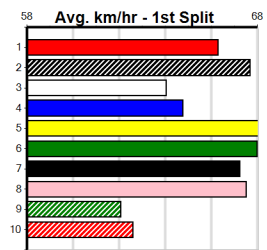

TOTAL CONTAINER SOLUTIONS

Distance: 525m, Race Type: Grade 5, Total Prizemoney: $8,785
1st: $5,900, 2nd: $1,820, 3rd: $915, 4th: $150

Quality race for a grade 5 event with the brilliant MATT LOCH (2) expected to hold the lead and prove hard to catch. CAMP FIRE (3) loves it here and could be value for top 3 same race multi players. CRUISING DEBBIE (5) is all class.

Watchdog Tips: 2 3 5 6 **Bet:** Win 2

1 PAW TIKA (NSW)[5] **Draw helps but looks outclassed.** **$34.00**
BK Bitch Sep-22 Sire: FERNANDO BALE Dam: HELMA BALE Trainer: Samantha Grenfell (Anakie)
Owner(s): B Wheeler
Winning Distances: < 300m (0) 300 - 399m (1) 400 - 499m (1) 500 - 599m (2) 600 - 699m (0) > 700m (0)
Winning Weights: 25.2(2) 25.3(1) 25.4(1)

1st	2nd	3rd	4th	5th	6th	7th	8th
1st (2) 25.3 515 SAN R1 20-Jun-24 29.67 29.15 9.00L PALDRON BALE (30.28) Q/1111 . . . . . 5.07 $2.00 X67							
1st (2) 25.2 515 SAN R12 27-Jun-24 29.73 29.21 2.50L ASTON GAGA (29.90) Q/1111 . . . . . 5.12 $2.30 5							
8th (7) 25.2 525 MEA R10 06-Jul-24 30.85 30.06 10.00 CANYA HYPERSONIC (30.15) M/8888 . . . . . 5.33 $9.10 5							
3rd (8) 25.2 525 MEA R11 13-Jul-24 30.61 29.89 2.00L CONTAINER (30.47) M/5444 . . . . . 5.19 $10.40 SH							
5th (5) 25.5 525 MEA R9 20-Jul-24 30.60 29.73 7.00L POWER OUT (30.13) M/3555 . . . . . 5.18 $21.00 5							
7th (7) 25.5 515 SAN R10 25-Jul-24 30.07 29.23 12.00 FLYING ZULU (29.28) M/5777 . . . . . 5.13 $58.80 X45							
2nd (4) 25.4 400 WGL R9 30-Jul-24 22.96 22.45 2.50L SHE'S MAGICAL (22.79) M/53 . . . . . 8.64 $1.40 RWH							
6th (8) 25.1 400 WGL R6 06-Aug-24 22.85 22.37 7.00L ZEUS THUNDERBOLT (22.37) M/56 . . . . . 8.51 $14.90 RWF							

Last 3 wins NOT included above

1st (2) 25.4 390 BAL R1 15-May-24 22.32 22.06 1.00L TEMPER TANTRUM (22.38) M/22 . . . . . 8.61 $4.20 M
1st (4) 25.2 450 BAL R8 27-May-24 25.38 25.38 6.50L TOM'S BOURBSKI (25.83) Q/321 . . . . . 6.59 $3.30 SH

Box History

Bx	1st	2nd	3rd	4th	5th	6th	7th	8th
1								
2	3							
3				1				
4	1	2	1					1
5					1			
6								
7			1				1	1
8				1				

Prize Best $19085.00
Starts 30.60(5)-20/7/24
Trk/Dts 15-4-2-3
APM 3-0-0-1 14789