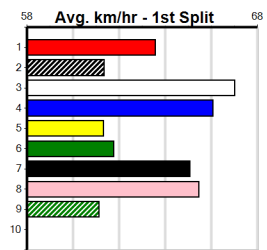

FERNANDO MICK AT STUD

Distance: 525m, Race Type: Grade 6, Total Prizemoney: $8,785
1st: $5,900, 2nd: $1,820, 3rd: $915, 4th: $150

MILL ALI (1) is ideally drawn and can prove too strong in the run home for likely leader QUEEN AVANGER (3). THEEGALA (8) looks a smart type and he is expected to make a mid-race move. CANYA JIVE (4) is a must for exotic players.

Watchdog Tips: **1** **3** **8** **4** **Bet:** Box Quinella 1,3,8 ($10 for 333.33%)

Form Box	Wgt	Dist	Track	Date	Time	BON	Margin	1st/2nd (Time)	PIR	Checked	Comment	WR	Split 1	S/P	Grade	
1	MILL ALI [6] Fast type, ideal draw, hard to hold out. $4.20															
	F Bitch Dec-21 Sire: SUPERIOR PANAMA Dam: JANALI Trainer: Brendan Pursell (Lara)															
	Owner(s): N Mugavin															
	Winning Distances: < 300m (0) 300 - 399m (0) 400 - 499m (2) 500 - 599m (0) 600 - 699m (0) > 700m (0)															
	Winning Weights: 29.8(1) 29.9(1)															
	8th (8)	29.7	525	MEP	R3	24-Apr-24	31.80	29.79	26.00	RECYCLED (30.02)	M/6488	.	V7	.	5.33	$8.00 7
	3rd (7)	29.2	460	GEL	R5	28-Jun-24	26.20	25.58	7.00L	PLAY THE MUSIC (25.73)	M/445	.	.	.	6.67	$5.10 X67
	4th (4)	28.9	525	MEP	R2	03-Jul-24	30.53	29.83	2.00L	WHITE OWL (30.40)	M/5333	.	.	.	5.36	$5.40 7
	3rd (3)	29.3	525	MEP	R11	10-Jul-24	30.57	30.00	4.25L	TAMMY MCIVOR (30.27)	S/6333	.	.	.	5.24	$15.60 X67H
	1st (2)	29.8	460	GEL	R9	16-Jul-24	25.75	25.75	7.00L	HOT SAKI (26.21)	M/111	.	.	.	6.76	$2.10 X67
5th (5)	29.4	525	MEA	R2	20-Jul-24	30.44	29.73	3.5L	RAVEN PETER (30.21)	S/4555	.	.	.	5.15	$12.10 X67F	
2nd (5)	29.5	525	MEA	R4	27-Jul-24	30.35	30.09	3.25L	VITAL STEP (30.13)	M/5322	.	.	.	5.20	$12.80 6G	
4th (7)	29.6	525	MEA	R2	03-Aug-24	30.32	29.82	2.75L	COLAC KID (30.15)	S/5544	.	.	.	5.19	$9.10 6G	
Last 3 wins NOT included above																
1st (2)	29.9	400	GEL	R1	22-Mar-24	22.80	22.53	0.05L	LEO BALE (22.80)	M/32	.	SW	.	8.71	$1.90 M	
Box History																
Bx	1st	2nd	3rd	4th	5th	6th	7th	8th								
1			1													
2	2															
3		1	1													
4				1												
5		1			3											
6																
7			1	1												
8	1															
Prize Best Starts Trk/Dts APM										$6810.00 30.31(8)-17/4/24 17-2-3-3 10-0-3-1 4851						
2	PAW BRADLEY (NSW)[6] Huge effort to win last time, harder here, place. $14.00															
	BK Dog Jul-22 Sire: CHRISTO BALE Dam: DYNA GERTIE Trainer: Robert Camilleri (Lara)															
	Owner(s): B Wheeler															
	Winning Distances: < 300m (0) 300 - 399m (0) 400 - 499m (2) 500 - 599m (0) 600 - 699m (0) > 700m (0)															
	Winning Weights: 36.2(1) 36.7(1)															
	5th (5)	36.3	450	BAL	R5	22-May-24	25.81	25.22	6.50L	CRIMSON KIT (25.39)	M/555	.	SW	.	7.06	$9.00 RW
	2= (5)	36.3	450	BAL	R10	31-May-24	25.57	24.81	0.50L	ZIPPING CARDI (25.55)	S/865	.	.	.	6.99	$6.40 X67
	2nd (7)	36.3	485	HOR	R4	04-Jun-24	27.45	27.37	1.25L	GOOD INNINGS (27.37)	S/433	.	.	.	6.90	$1.40 RW
	2nd (4)	35.8	450	WBL	R4	13-Jun-24	25.45	25.20	3.00L	SEAGULL ROCK (25.24)	M/533	.	.	.	6.87	$4.90 X67
	2nd (7)	36.0	450	BAL	R3	19-Jun-24	25.55	25.12	2.00L	RIVIA ZORO (25.42)	S/732	.	V7	.	6.86	$1.80 RW
ST (-)	35.5	400	GEL		23-Jul-24	22.71		5.50L	Trial Cleared	M/43	.	3of5	.	8.32	. ST	
5th (3)	36.0	400	GEL	R9	27-Jul-24	23.26	22.66	6.00L	FOLLOW THE SUN (22.86)	S/77	.	W	.	8.83	$2.80 X67	
1st (1)	36.2	410	HOR	R2	06-Aug-24	23.94	23.13	2.00L	PACK YOUR BAGS (24.07)	S/77	.	SW	.	11.16	$2.10 7	
Last 3 wins NOT included above																
1st (8)	36.7	435	SLE	R1	08-May-24	24.73	24.32	0.75L	DR. BUCK (24.77)	M/224	.	.	.	5.37	$3.70 M	
Box History																
Bx	1st	2nd	3rd	4th	5th	6th	7th	8th								
1	1															
2			1													
3					1											
4		1														
5		1			1											
6																
7			2													
8	1															
Prize Best Starts Trk/Dts APM										$6270.00 FSH 9-2-4-1 0-0-0-0 4782						
3	QUEEN AVENGER [6] Near faultless beginner, top 3 finish awaits. $5.00															
	BK Bitch Sep-22 Sire: ASTON RUPEE Dam: LADY AVENGER Trainer: George Borg (Maryborough)															
	Owner(s): R Oppenhuis															
	Winning Distances: < 300m (0) 300 - 399m (0) 400 - 499m (1) 500 - 599m (1) 600 - 699m (0) > 700m (0)