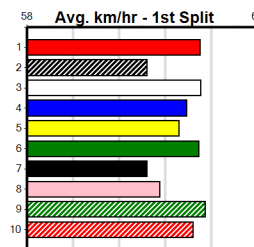

CITY VIEW BISTRO

Distance: 525m, Race Type: Grade 5, Total Prizemoney: $8,785
1st: $5,900, 2nd: $1,820, 3rd: $915, 4th: $150

COLAC KID (1) won here last week in impressive style and will find this race no tougher. PREMIUM EQUITY (6) has been racing in harder events and will find this more to his liking. AKELA YOUNG (2) can run home into a minor placing.

Watchdog Tips: 1 6 2 4 **Bet:** Win 1

Form Box	Wgt	Dist	Track	Date	Time	BON	Margin	1st/2nd (Time)	PIR	Checked	Comment	WR	Split 1	S/P	Grade	
1	COLAC KID (SA)[5] Top win here last week, this suits, looks good.															
	BK Dog			Dec-22			Sire: FERNANDO BALE			Dam: IRAPSAG MISS			$1.90			
	Owner(s): B Gaspari															
	Trainer: Jason Sharp (Lara)															
	Winning Distances: < 300m (0) 300 - 399m (0) 400 - 499m (0) 500 - 599m (3) 600 - 699m (0) > 700m (0)															
	Winning Weights: 33.5(2) 33.6(1)															
	3rd (3)	33.3	525	MEP	R2	26-Jun-24	30.89	30.08	4.50L CORONATION DAY (30.59)	M/3333	.	.	.	5.27	$4.10	MH
	3rd (7)	33.3	525	MEP	R1	03-Jul-24	30.58	29.83	2.25L RUXTON GIRL (30.43)	M/3322	.	.	.	5.29	$7.30	M
	1st (4)	33.5	525	MEP	R2	10-Jul-24	30.00	30.00	3.00L PAW HELION (30.20)	Q/1111	.	SW	.	5.10	$2.40	M
	1st (7)	33.5	515	SAN	R1	18-Jul-24	29.82	29.29	0.25L PAW GRADY (29.83)	M/4321	.	.	.	5.21	$4.40	X67
4th (8)	33.8	515	SAN	R1	25-Jul-24	30.23	29.23	6.50L FRANTIC (29.81)	M/4432	.	.	.	5.21	$3.00	X67	
1st (3)	33.6	525	MEA	R2	03-Aug-24	30.15	29.82	2.00L VISTA YTTTRIUM (30.28)	M/3333	.	.	.	5.10	$2.60	6G	
Last 3 wins NOT included above																
Prize Best $14440.00																
Starts 30.00(4)-10/7/24																
Trk/Dts 6-3-0-2																
APM 4-2-0-2																
14322																

Form Box	Wgt	Dist	Track	Date	Time	BON	Margin	1st/2nd (Time)	PIR	Checked	Comment	WR	Split 1	S/P	Grade	
2	AKELA YOUNG [5] Can charge home into a placing at odds.															
	BK Dog			Aug-21			Sire: BARCIA BALE			Dam: AKELA CLASS			$21.00			
	Owner(s): J Faulknall															
	Trainer: Julie Faulknall (Elphinstone)															
	Winning Distances: < 300m (0) 300 - 399m (0) 400 - 499m (0) 500 - 599m (4) 600 - 699m (0) > 700m (0)															
	Winning Weights: 31.8(1) 34.4(1) 34.5(1) 34.7(1)															
	7th (2)	34.6	600	MEA	R3	23-Mar-24	35.59	34.26	16.00 PASS MARK (34.47)	M/4477	.	.	.	9.33	$11.90	X67
	6th (3)	34.6	525	MEP	R4	03-Apr-24	31.65	29.91	20.00 BUN TORNADO (30.28)	M/7666	.	VO	.	5.38	$111.60	X67H
	1st (1)	34.7	500	BEN	R4	20-Apr-24	28.67	28.47	3.00L DESTINI BELLANCA (28.86)	M/1111	.	.	.	6.70	$5.00	RW
	4th (5)	35.5	500	BEN	R6	28-Apr-24	28.79	27.81	7.00L PUSH UP KING (28.32)	M/344	.	.	.	6.87	$10.30	5NP
6th (2)	35.0	600	MEA	R3	04-May-24	36.36	34.64	20.00 LOTTIE INTENTION (34.97)	M/6666	.	V7	.	9.92	$27.50	5	
1st (3)	34.4	545	BAL	R8	14-Jul-24	31.34	31.21	0.10L SWEET ACES (31.35)	M/5222	.	SW	.	6.91	$24.70	T3-5	
6th (8)	34.0	600	MEP	R7	24-Jul-24	36.46	35.19	18.00 KRAKEN CHIEF (35.20)	M/7566	.	.	.	9.66	$55.90	RWH	
2nd (3)	34.0	525	MEA	R12	03-Aug-24	30.44	29.82	0.50L WILD ROVER (30.41)	M/5333	.	.	.	5.33	$26.70	5	
Last 3 wins NOT included above																
1st (4)	31.8	525	MEP	R2	12-Jul-23	30.56	29.88	1.25L MAGICAL STAR (30.64)	Q/2222	.	.	.	5.23	$2.90	M	
1st (6)	34.5	500	BEN	R9	21-Feb-24	28.63	28.33	1.00L UNCONTESTED (28.69)	M/333	.	.	.	6.74	$3.50	X67	
Prize Best $18165.00																
Starts 30.30(4)-25/10/23																
Trk/Dts 47-4-9-8																
APM 23-1-7-4																
5492