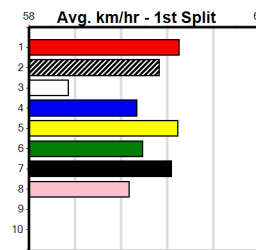

AMRON BOY AT STUD (1-3 WINS)

Distance: 600m, Race Type: Restricted Win, Total Prizemoney: $10,095
1st: $6,800, 2nd: $2,095, 3rd: $1,050, 4th: $150

STAR STAY (3) powered home to finish second here last week in a strong final over this distance and looks well placed here. SCOTT AQUAPHOBIA (5) is racing in career best form and is a tenacious chaser. SHADOWS OF BLUE (7) can make a mid race move.

Watchdog Tips: **3** **5** **7** **8** **Bet:** **Box Trifecta 3,5,7,8 ($10 for 41.67%)**

1

MCIVOR OLLY [6] Comes into calculations off this draw. **$14.00**

BEED Dog May-22 Sire: FERAL FRANKY Dam: MCIVOR VERNA
Owner(s): B Priest Trainer: Barry Priest (Junortoun)
ENG MEP 2024-08-07

Winning Distances: < 300m (0) 300 - 399m (0) 400 - 499m (1) 500 - 599m (1) 600 - 699m (0) > 700m (0)

Winning Weights: 34.5(1) 35.6(1)

7th (6)	34.2	450	BAL	R5	16-Jun-24	26.42	25.67	11.00	REV QUERIDA (25.67)	M/577	6.82	$17.00	T3-6
3rd (1)	34.2	500	BEN	R7	26-Jun-24	28.71	28.23	5.50L	MCIVOR JEWELS (28.33)	M/223	6.75	$4.90	T3-RW
6th (8)	34.3	425	BEN	R4	30-Jun-24	24.30	23.61	8.50L	DESCRIPTION (23.71)	M/666	6.74	$63.30	SH
6th (1)	34.0	500	BEN	R3	05-Jul-24	28.83	27.81	4.50L	RENEGADE RUSLIE (28.54)	M/245	6.71	$34.10	RW
8th (3)	33.8	450	BAL	R5	14-Jul-24	26.24	25.38	8.50L	SPAGHETTI ARMS (25.66)	Q/678	6.88	$9.10	T3-RW
3rd (7)	33.9	500	BEN	R7	20-Jul-24	29.15	28.76	1.5L	RANGER'S GIRL (29.05)	M/223	6.78	$4.40	RW
2nd (1)	33.9	500	BEN	R7	24-Jul-24	28.68	28.47	1.25L	SILVER MACHINE (28.59)	M/222	6.68	$3.50	6G
6th (8)	34.2	500	BEN	R7	31-Jul-24	29.10	28.23	11.00L	HOLD ME CLOSER (28.33)	M/666	6.87	$6.70	X67

Last 3 wins NOT included above

1st (3)	35.6	425	BEN	R2	20-Mar-24	24.34	24.11	1.5L	SNOW ROYALE (24.43)	Q/221	6.65	$2.80	M
1st (2)	34.5	500	BEN	R5	12-Jun-24	29.00	28.36	0.50L	MCIVOR MORGAN (29.02)	M/212	6.74	$3.80	7

Box History

Bx	1st	2nd	3rd	4th	5th	6th	7th	8th
1	1	1	1	1				
2								
3	1							1
4								
5								1
6				1				1
7		1		1				
8						2		

Prize Best Starts Trk/Dts APM: $2995.00 FSH 15-2-1-2 0-0-0-0 2064

2

IDYLLIC LAYLA [6] Steady winning race record, place looks best. **$21.00**

BE Bitch Mar-22 Sire: FERNANDO BALE Dam: PRINCESS KIWI
Owner(s): C James Trainer: Nicole Cachia (Anakie)

Winning Distances: < 300m (0) 300 - 399m (0) 400 - 499m (2) 500 - 599m (0) 600 - 699m (0) > 700m (0)

Winning Weights: 25.7(1) 25.8(1)

7th (5)	25.1	600	MEA	R9	30-Mar-24	35.64	34.35	15.00	GO SEEK REECE (34.64)	M/7777	9.60	$19.50	X67
6th (2)	24.9	595	SAN	R3	04-Apr-24	35.23	34.39	5.50L	OSCAR INTENTION (34.87)	M/7777	9.77	$5.40	X67
4th (5)	25.8	400	GEL	R9	25-Jun-24	23.09	22.50	7.50L	YAMGATA BALE (22.59)	M/57	8.76	$3.60	7
1st (7)	25.8	410	HOR	R10	09-Jul-24	23.43	22.97	4.00L	CUDGEE'S WREN (23.70)	M/22	10.45	$3.20	7
7th (5)	25.8	460	GEL	R9	16-Jul-24	26.45	25.75	11.00L	MILL ALI (25.75)	M/788	6.99	$8.20	X67
4th (3)	26.1	410	HOR	R3	21-Jul-24	23.84	23.19	4.75L	ELK (23.53)	S/84	11.02	$9.00	6G
7th (4)	25.8	520	GEL	R4	27-Jul-24	31.33	30.29	15.00L	WARREGO STORM (30.29)	S/6476	5.63	$3.50	RW
5th (5)	25.8	600	MEA	R4	03-Aug-24	35.40	34.28	8.50L	LIVEABLE (34.82)	M/3355	9.28	$35.10	X67

Last 3 wins NOT included above

1st (7)	25.7	400	GEL	R2	29-Jan-24	22.55	22.51	4.50L	ABLETT FLYER (22.85)	M/11	8.52	$3.10	M

Box History

Bx	1st	2nd	3rd	4th	5th	6th	7th	8th
1								
2					1	1		
3				1	2			
4								1
5				2	1			2
6					1	1		1
7	2	1						
8				1				

Prize Best Starts Trk/Dts APM: $4255.00 FSH 35.21(2)-16/3/24 19-2-1-0 3-0-0-0 2511