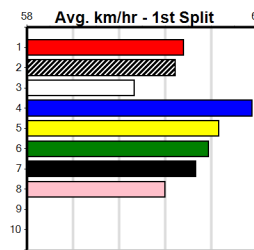

7

8:29PM

(VIC time)

Distance: 600m, Race Type: Grade 5, Total Prizemoney: $10,095
1st: $6,800, 2nd: $2,095, 3rd: $1,050, 4th: $150

KNOCKOUT NORM (1) only needs to step away on even terms and he should race out to a healthy early lead. TULLY LUNA (5) has proven in the past that she can either lead or come off the speed tom win. DISHEVELLED (6) shows promise.

Watchdog Tips: 1 5 6 8 Bet: Box Quinella 1,5,6 ($10 for 333.33%)

Race card for KNOCKOUT NORM [5]. Includes details for Dog BK, Owner(s): H Goss, Sire: FERAL FRANKY, Dam: PICTOR LUCY, Trainer: Matthew Lanigan (Rowsley). Winning Distances: < 300m (0) 300 - 399m (0) 400 - 499m (4) 500 - 599m (4) 600 - 699m (0) > 700m (0). Winning Weights: 33.5(1) 33.8(2) 34.0(1) 34.2(1) 34.3(1) 34.6(1) 34.8(1). Includes a table of race results and a Box History table.

Race card for OUR GIRLS SHOUT [5]. Includes details for Bitch Aug-20, Owner(s): Time to Redeem (SYN), O Hogan, M Dalrymple, J Smith, J Pedretti, B Brown, Sire: MY REDEEMER, Dam: SHOUT OUT LOUD, Trainer: Brian Brown (Axedale). Winning Distances: < 300m (0) 300 - 399m (0) 400 - 499m (1) 500 - 599m (6) 600 - 699m (1) > 700m (0). Winning Weights: 27.6(1) 27.7(2) 28.1(2) 28.2(1) 28.3(1) 28.6(1). Includes a table of race results and a Box History table.

Race card for ARCHIE MCIVOR [5]. Includes details for Dog RBD, May-22, Owner(s): B Priest, Sire: FERAL FRANKY, Dam: MCIVOR VERNA, Trainer: Barry Priest (Junortoun) ENG MEP 2024-08-07. Winning Distances: < 300m (0) 300 - 399m (0) 400 - 499m (2) 500 - 599m (2) 600 - 699m (0) > 700m (0). Winning Weights: 31.5(1) 32.0(1) 32.7(1) 32.8(1). Includes a table of race results and a Box History table.

Race card for MISTY BLACK [5]. Includes details for Bitch May-21, Owner(s): P Ellis, Sire: FERNANDO BALE, Dam: PEPPER SHIRAZ, Trainer: Shane Drummond (Heathcote). Winning Distances: < 300m (0) 300 - 399m (0) 400 - 499m (0) 500 - 599m (2) 600 - 699m (4) > 700m (1). Winning Weights: 26.4(1) 26.6(3) 26.7(1) 27.0(2). Includes a table of race results and a Box History table.

Race card for TULLY LUNA [5]. Includes details for Bitch Apr-22, Owner(s): A Smith, Sire: FERNANDO BALE, Dam: MEPUNGA ISLA, Trainer: Jeffrey Britton (Anakie). Winning Distances: < 300m (0) 300 - 399m (0) 400 - 499m (1) 500 - 599m (6) 600 - 699m (1) > 700m (0). Winning Weights: 25.6(1) 25.9(1) 26.0(1) 26.1(1) 26.4(1) 26.5(1) 26.7(2). Includes a table of race results and a Box History table.