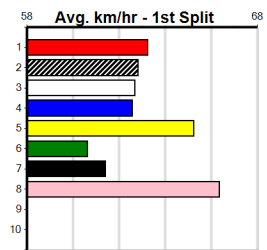

SPORTSBET SAME RACE MULTI

Distance: 525m, Race Type: Grade 7, Total Prizemoney: $8,785
1st: $5,900, 2nd: $1,820, 3rd: $915, 4th: $150

SPENCER (8) shows plenty of early promise and has the early speed to cross and lead throughout.
KNURLING (2) continues to improve and is armed with a strong finish. ROMANI (1) is another improving type who is drawn to feature.

Watchdog Tips: 8 2 1 4 **Bet:** Win 8

Form Box	Wgt	Dist	Track	Date	Time	BON	Margin	1st/2nd (Time)	PIR	Checked	Comment	W/R	Split 1	S/P	Grade			
1	ROMANI (QLD)[7] Improving type, ideal draw, major player. $6.00																	
	BK Dog		Oct-22		Sire: TOMMY SHELBY		Dam: WHERE'S THE STAR										Trainer: William Rudd (Heathcote)	
	Owner(s): Peaky Ace (SYN), P Daniels, J Daley, M Daniels, G Daley																	
	Winning Distances: < 300m (0) 300 - 399m (0) 400 - 499m (0) 500 - 599m (1) 600 - 699m (0) > 700m (0)																	
	Winning Weights: 32.6(1)																	
	2nd (1)		32.5	MEP	R1	17-Jul-24	30.70	29.78	2.75L COME TO PARTY (30.52)	M/3222				5.35	$3.10	MH		
	1st (5)		32.6	MEA	R1	27-Jul-24	31.01	30.09	1.5L PAW VELDRON (31.10)	M/6222		SW		5.34	$12.90	MF		
	4th (3)		32.8	MEA	R1	03-Aug-24	30.51	29.82	2.50L HONEY ZEN (30.33)	M/3444				5.21	$12.60	7		
	Last 3 wins NOT included above																	
	<table border="1" style="width: 100%; border-collapse: collapse;"> <thead> <tr> <th>Bx</th> <th>1st</th> <th>2nd</th> <th>3rd</th> <th>4th</th> <th>5th</th> <th>6th</th> <th>7th</th> <th>8th</th> </tr> </thead> <tbody> <tr><td>1</td><td></td><td>1</td><td></td><td></td><td></td><td></td><td></td><td></td></tr> <tr><td>2</td><td></td><td></td><td></td><td></td><td></td><td></td><td></td><td></td></tr> <tr><td>3</td><td></td><td></td><td></td><td>1</td><td></td><td></td><td></td><td></td></tr> <tr><td>4</td><td></td><td></td><td></td><td></td><td></td><td></td><td></td><td></td></tr> <tr><td>5</td><td>1</td><td></td><td></td><td></td><td></td><td></td><td></td><td></td></tr> <tr><td>6</td><td></td><td></td><td></td><td></td><td></td><td></td><td></td><td></td></tr> <tr><td>7</td><td></td><td></td><td></td><td></td><td></td><td></td><td></td><td></td></tr> <tr><td>8</td><td></td><td></td><td></td><td></td><td></td><td></td><td></td><td></td></tr> <tr> <td>Prize Best</td> <td colspan="8" style="text-align: right;">$6640.00</td> </tr> <tr> <td>Starts</td> <td colspan="8" style="text-align: right;">30.51(3)-3/8/24</td> </tr> <tr> <td>Trk/Dts</td> <td colspan="8" style="text-align: right;">3-1-1-0</td> </tr> <tr> <td>APM</td> <td colspan="8" style="text-align: right;">6640</td> </tr> </tbody> </table>																	

2	KNURLING [7] Strong type showing plenty of promise, danger $3.30																	
	BK Dog		Oct-22		Sire: ASTON RUPEE		Dam: BLACK GEMSTONE										Trainer: Robert Le sueur (Mulwala)	
	Owner(s): R Le sueur																	
	Winning Distances: < 300m (0) 300 - 399m (0) 400 - 499m (0) 500 - 599m (1) 600 - 699m (0) > 700m (0)																	
	Winning Weights: 33.3(1)																	
	3rd (2)		32.9	BEN	R3	12-Jul-24	24.79	23.86	5.50L ALL JAZZ (24.42)	M/554				6.82	$4.70	MH		
	1st (3)		33.3	MEP	R1	24-Jul-24	30.62	30.11	6.00L MORE WINE PLEASE (31.02)	M/2221		SW		5.22	$2.20	M		
	5th (8)		33.3	MEA	R1	03-Aug-24	30.52	29.82	2.75L HONEY ZEN (30.33)	M/6666				5.33	$3.90	7		
	Last 3 wins NOT included above																	
	<table border="1" style="width: 100%; border-collapse: collapse;"> <thead> <tr> <th>Bx</th> <th>1st</th> <th>2nd</th> <th>3rd</th> <th>4th</th> <th>5th</th> <th>6th</th> <th>7th</th> <th>8th</th> </tr> </thead> <tbody> <tr><td>1</td><td></td><td></td><td></td><td></td><td></td><td></td><td></td><td></td></tr> <tr><td>2</td><td></td><td></td><td>1</td><td></td><td></td><td></td><td></td><td></td></tr> <tr><td>3</td><td>1</td><td></td><td></td><td></td><td></td><td></td><td></td><td></td></tr> <tr><td>4</td><td></td><td></td><td></td><td></td><td></td><td></td><td></td><td></td></tr> <tr><td>5</td><td></td><td></td><td></td><td></td><td></td><td></td><td></td><td></td></tr> <tr><td>6</td><td></td><td></td><td></td><td></td><td></td><td></td><td></td><td></td></tr> <tr><td>7</td><td></td><td></td><td></td><td></td><td></td><td>1</td><td></td><td></td></tr> <tr><td>8</td><td></td><td></td><td></td><td></td><td></td><td></td><td></td><td></td></tr> <tr> <td>Prize Best</td> <td colspan="8" style="text-align: right;">$2160.00</td> </tr> <tr> <td>Starts</td> <td colspan="8" style="text-align: right;">30.52(8)-3/8/24</td> </tr> <tr> <td>Trk/Dts</td> <td colspan="8" style="text-align: right;">3-1-0-1</td> </tr> <tr> <td>APM</td> <td colspan="8" style="text-align: right;">2160</td> </tr> </tbody> </table>																	

3	PAW LOU LOU (NSW)[7] No luck at Warragul last time but this is harder. $12.00																	
	BK Bitch		Aug-22		Sire: NEED MY MONEYNOW		Dam: FORTUNA BALE										Trainer: Samantha Grenfell (Anakie)	
	Owner(s): B Wheeler																	
	Winning Distances: < 300m (0) 300 - 399m (0) 400 - 499m (1) 500 - 599m (0) 600 - 699m (0) > 700m (0)																	
	Winning Weights: 26.7(1)																	
	3rd (4)		26.5	GEL	R7	11-Jun-24	26.14	25.86	2.00L GENESIS BALE (26.00)	M/333				6.80	$1.80	X67		
	3rd (6)		26.3	HOR	R2	18-Jun-24	23.58	23.08	7.50L BALA ACE (23.08)	M/33				10.54	$26.60	7		
	4th (6)		26.1	HOR	R3	25-Jun-24	23.91	23.07	11.00 LILYDALE (23.20)	M/55				11.00	$3.70	7		
	3rd (5)		26.3	HOR	R4	02-Jul-24	27.73	27.06	6.00L IDYLLIC JAMES (27.33)	M/433				6.73	$17.80	RWH		
	8th (2)		26.8	HOR	R8	09-Jul-24	28.24	27.40	9.50L IDYLLIC JAMES (27.58)	M/455				6.81	$11.50	RWF		
2nd (8)		27.2	GEL	R4	26-Jul-24	26.04	25.91	0.25L MARAIS BALE (26.03)	M/332				6.75	$7.10	X67H			
4th (7)		27.6	GEL	R7	02-Aug-24	26.59	26.02	8.50L PAW WHISTLER (26.02)	M/754				6.86	$8.90	X67F			
3rd (2)		27.5	WGL	R7	06-Aug-24	23.31	22.37	4.75L LILY LALA (22.99)	M/44				8.73	$1.80	7			
Last 3 wins NOT included above																		
1st (6)		26.7	GEL	R4	10-May-24	26.20	25.63	3.5L PAW VELDRON (26.43)	Q/111				6.64	$3.70	M			
<table border="1" style="width: 100%; border-collapse: collapse;"> <thead> <tr> <th>Bx</th> <th>1st</th> <th>2nd</th> <th>3rd</th> <th>4th</th> <th>5th</th> <th>6th</th> <th>7th</th> <th>8th</th> </tr> </thead> <tbody> <tr><td>1</td><td></td><td></td><td></td><td></td><td></td><td></td><td></td><td></td></tr> <tr><td>2</td><td></td><td></td><td>2</td><td></td><td></td><td></td><td></td><td></td></tr> <tr><td>3</td><td></td><td></td><td></td><td></td><td>1</td><td></td><td></td><td></td></tr> <tr><td>4</td><td></td><td></td><td></td><td>1</td><td></td><td></td><td></td><td></td></tr> <tr><td>5</td><td></td><td></td><td></td><td>2</td><td></td><td></td><td></td><td></td></tr> <tr><td>6</td><td>1</td><td></td><td></td><td>1</td><td>1</td><td></td><td></td><td></td></tr> <tr><td>7</td><td></td><td></td><td></td><td></td><td>1</td><td></td><td></td><td></td></tr> <tr><td>8</td><td></td><td>1</td><td></td><td></td><td></td><td></td><td></td><td></td></tr> <tr> <td>Prize Best</td> <td colspan="8" style="text-align: right;">$4280.00</td> </tr> <tr> <td>Starts</td> <td colspan="8" style="text-align: right;">FSH</td> </tr> <tr> <td>Trk/Dts</td> <td colspan="8" style="text-align: right;">13-1-1-6</td> </tr> <tr> <td>APM</td> <td colspan="8" style="text-align: right;">0-0-0-0</td> </tr> <tr> <td></td> <td colspan="8" style="text-align: right;">3134</td> </tr> </tbody> </table>