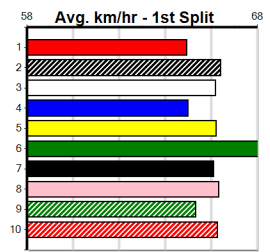

9

9:17PM

(VIC time)

SPORTSBET FINAL

Distance: 525m, Race Type: Grade 5 Final, Total Prizemoney: $9,055
1st: $6,100, 2nd: $1,870, 3rd: $935, 4th: $150

KINGSLEY BALE (6) only needs to step away on even terms here, can cross and lead an prove hard to catch. ZIPPING KAI (1) produced a big run when second here last start and has drawn ideally. WEST STAR (3) is armed with early speed.

Watchdog Tips: **6** **1** **3** **2** **Bet:** **Win 6**

Form Box	Wgt	Dist	Track	Date	Time	BON	Margin	1st/2nd (Time)	PIR	Checked	Comment	WR	Split 1	S/P	Grade	
1	ZIPPING KAI (NSW)[5] Huge run here last start, ideal draw, danger. $5.00															
	BK Bitch			Apr-22			Sire: ZACK MONELLI			Dam: ZIPPING SAMARA			Trainer: Thomas Dailly (Anakie)			
	Owner(s): Hallinan Hallinan (SYN), M Hallinan, F Hallinan															
	Winning Distances: < 300m (0) 300 - 399m (0) 400 - 499m (0) 500 - 599m (4) 600 - 699m (0) > 700m (0)															
	Winning Weights: 30.0(1) 30.5(1) 30.6(2)															
	3rd (3)	29.9	515	SAN	R7	13-Jun-24	29.71	29.38	4.00L BAGMAN (29.44)	M/4333				5.17	$4.90	X45
	5th (7)	30.0	515	SAN	R8	20-Jun-24	29.81	29.15	9.50L IN THE HUB (29.15)	M/8655				5.24	$17.60	FFA
	2nd (6)	29.8	525	MEP	R6	26-Jun-24	30.31	30.08	2.75L CABAO KYANITE (30.13)	S/8853				5.29	$13.50	X45
	4th (6)	30.4	525	MEA	R10	06-Jul-24	30.55	30.06	6.00L CANYA HYPersonic (30.15)	M/7566				5.31	$6.20	5
	5th (6)	30.5	525	MEA	R7	13-Jul-24	30.39	29.89	7.50L ETHANOL WATER (29.89)	M/3445				5.16	$21.20	SH
	4th (2)	30.6	500	BEN	R8	19-Jul-24	29.37	28.44	7.00L JED'S MEMORY (28.90)	M/344				6.90	$2.50	5
	3rd (5)	30.7	500	BEN	R7	26-Jul-24	28.25	27.89	5.50L BUN STORM (27.89)	M/564				6.73	$8.10	5
	2nd (7)	30.2	525	MEP	R10	31-Jul-24	30.24	29.92	1.5L IRISH LUCY (30.15)	M/5533				5.18	$5.70	5H
	Last 3 wins NOT included above															
	1st (1)	30.6	525	MEA	R1	27-Apr-24	29.82	29.69	2.00L BLUE KERMARO (29.95)	M/3111				5.12	$2.30	7
1st (1)	30.5	515	SAN	R2	02-May-24	29.33	29.33	7.00L SHADOWS OF BLUE (29.81)	Q/1111				5.13	$1.40	X67	
1st (8)	30.0	515	SAN	R7	06-Jun-24	29.64	29.50	2.00L ZORBAS BALE (29.77)	M/2222				5.19	$4.90	5	

Box History								
Bx	1st	2nd	3rd	4th	5th	6th	7th	8th
1	2							
2				1				
3			1					
4						1		
5			1					
6	1	1		1	1			
7		1	1	1	1		1	2
8	1		1	1				
Prize Best	$23080.00							
Starts	29.82(1)-27/4/24							
Trk/Dts	19-4-2-3							
APM	9-2-2-0							14654