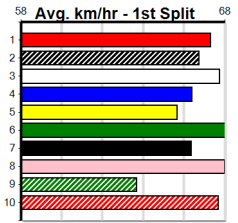

Track Record:

Distance	Time	Greyhound	Date Set
300m	16.057	UNLEASH COLLINDA	11-Dec-22
350m	18.641	UNLEASH COLLINDA	19-Feb-23

4

11:46AM

(VIC time)

Watchdog Tips: 0 0 0 0 Bet: .

Table with 10 race entries. Each entry includes race number, name, trainer, horse details, race results, and winning boxes. Race 1: LORD PANAMA (NSW) [4] by O McGovern. Race 2: SMART TALK [4] by Angela Galea. Race 3: MINH GEORGY (NSW) [4] by Bianca Clark. Race 4: ALL TALENT [5] by M Carter. Race 5: MAJOR CYCLONE [4] by Brian Hodgson. Race 6: TALCOTT BALE (NSW) [5] by Rebecca Gibbons. Race 7: ARTEMIS ONE [4] by David Grindley. Race 8: LOOKS LIKE MAGIC [5] by Glenn Bahen. Race 9: TARYN'S BLUE [5] Res. by Sharyn Combridge. Race 10: SHE'S SOMETHING [5] Res. by Bernie Ender.

7
12:44PM
(VIC time)

Watchdog Tips: 0 0 0 0 Bet: .

Table with 10 race entries. Each entry includes race number, name, date, trainer, horse details, performance metrics, and winning boxes. Race 1: CASHED OUT (TAS)[5], Race 2: VALVE BOUNCE [5], Race 3: LITTLE VENICE [5], Race 4: GENERAL WINSTON [5], Race 5: MAJOR CHINA [5], Race 6: MY GIRL PIPER [5], Race 7: CRUELLA [5], Race 8: SWEET ALESSIA [5], Race 9: NIGERIAN KABOOM [5] Res., Race 10: FIDDLES [5] Res.

10 1:49PM (VIC time)

VIC NATIONAL STRAIGHT TRACK FINAL

Distance: 350m, Race Type: S/E Final, Total Prizemoney: \$14,575 1st: \$10,000, 2nd: \$3,000, 3rd: \$1,500, 4th: \$75

Watchdog Tips:

0 0 0 0

Bet:

Table of race results for 10 races (FIFTY SHORT, DESCRIPTION, MILE A MINUTE, SEAGULL ROCK, RUAPUKE ROCKS, MY MAGIC MAN, SPOT FOX, ZIPPING GRYLLIS, DR. ASHER, VICTA TARA). Includes columns for Form, Box, Weight, Dist, Track, Date, Time, BON, Margin, 1st/2nd (Time), PIR, Checked, Comment, W/R, Split 1, S/P, Grade, and Winning Boxes.