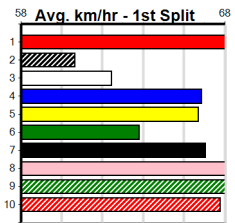

Track Record:

Distance	Time	Greyhound	Date Set
300m	16.057	UNLEASH COLLINDA	11-Dec-22
350m	18.641	UNLEASH COLLINDA	19-Feb-23

4

11:46AM

(VIC time)

Watchdog Tips: 0 0 0 0 Bet: .

Table with 10 race entries. Each entry includes race number, name, trainer, horse details, race results, and winning boxes. Race 1: LORD PANAMA (NSW) [4] by O McGovern. Race 2: SMART TALK [4] by Angela Galea. Race 3: MINH GEORGY (NSW) [4] by Bianca Clark. Race 4: ALL TALENT [5] by M Carter. Race 5: MAJOR CYCLONE [4] by Brian Hodgson. Race 6: TALCOTT BALE (NSW) [5] by Rebecca Gibbons. Race 7: ARTEMIS ONE [4] by David Grindley. Race 8: LOOKS LIKE MAGIC [5] by Glenn Bahen. Race 9: TARYN'S BLUE [5] Res. by Sharyn Combridge. Race 10: SHE'S SOMETHING [5] Res. by Bernie Ender.

10 1:49PM (VIC time)

VIC NATIONAL STRAIGHT TRACK FINAL

Distance: 350m, Race Type: S/E Final, Total Prizemoney: \$14,575 1st: \$10,000, 2nd: \$3,000, 3rd: \$1,500, 4th: \$75

Watchdog Tips:

0 0 0 0

Bet:

Table of race results for 10 races (FIFTY SHORT, DESCRIPTION, MILE A MINUTE, SEAGULL ROCK, RUAPUKE ROCKS, MY MAGIC MAN, SPOT FOX, ZIPPING GRYLLIS, DR. ASHER, VICTA TARA). Includes columns for Form, Box, Weight, Dist, Track, Date, Time, BON, Margin, 1st/2nd (Time), PIR, Checked, Comment, W/R, Split 1, S/P, Grade, and Winning Boxes.