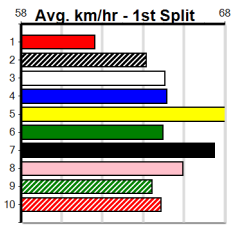

Mobile Form Guide

Average Winning Time:

Distance	Grade	Avg. Time
300m	Mixed 4/5	16.67
300m	Grade 5	16.83
300m	Maiden	17.06
350m	S/E Final	19.13
350m	Mixed 4/5	19.28
350m	Mixed 6/7 Heat	19.43
350m	Grade 5	19.49

Track Record:

Distance	Time	Greyhound	Date Set
300m	16.057	UNLEASH COLLINDA	11-Dec-22
350m	18.641	UNLEASH COLLINDA	19-Feb-23

4

11:46AM

(VIC time)

Watchdog Tips: 0 0 0 0 Bet: .

Table with 10 race entries. Each entry includes race number, name, trainer, horse details, race results, and winning boxes. Race 1: LORD PANAMA (NSW) [4] by O McGovern. Race 2: SMART TALK [4] by Angela Galea. Race 3: MINH GEORGY (NSW) [4] by Bianca Clark. Race 4: ALL TALENT [5] by M Carter. Race 5: MAJOR CYCLONE [4] by Brian Hodgson. Race 6: TALCOTT BALE (NSW) [5] by Rebecca Gibbons. Race 7: ARTEMIS ONE [4] by David Grindley. Race 8: LOOKS LIKE MAGIC [5] by Glenn Bahen. Race 9: TARYN'S BLUE [5] Res. by Sharyn Combridge. Race 10: SHE'S SOMETHING [5] Res. by Bernie Ender.

10 1:49PM (VIC time)

VIC NATIONAL STRAIGHT TRACK FINAL

Distance: 350m, Race Type: S/E Final, Total Prizemoney: \$14,575 1st: \$10,000, 2nd: \$3,000, 3rd: \$1,500, 4th: \$75

Watchdog Tips:

0 0 0 0

Bet:

Table of race results for 10 races (FIFTY SHORT, DESCRIPTION, MILE A MINUTE, SEAGULL ROCK, RUAPUKE ROCKS, MY MAGIC MAN, SPOT FOX, ZIPPING GRYLLIS, DR. ASHER, VICTA TARA). Includes columns for Form, Box, Weight, Dist, Track, Date, Time, BON, Margin, 1st/2nd (Time), PIR, Checked, Comment, W/R, Split 1, S/P, Grade, and Winning Boxes.