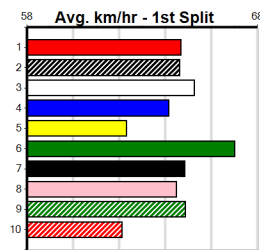

MONTROSE IGA LIQUOR

Distance: 300m, Race Type: Grade 5, Total Prizemoney: $2,925
1st: $1,950, 2nd: $600, 3rd: $300, 4th: $75

Watchdog Tips:

Bet:

Table with columns: Form Box, Wgt, Dist, Track, Date, Time, BON, Margin, 1st/2nd (Time), PIR, Checked, Comment, W/R, Split 1, S/P, Grade

DOMINATE [5]
BK Dog Oct-21 Sire: ALLEN DEED Dam: PENELOPES CRUZN
Owner(s): D Bunn
Winning Distances: < 300m (0) 300 - 399m (1) 400 - 499m (5) 500 - 599m (1) 600 - 699m (0) > 700m (0)
Winning Weights: 31.8(2) 32.0(1) 32.1(1) 32.2(1) 32.3(1) 32.5(1)
7th (3) 31.7 395 TRA R6 12-Apr-24 23.03 22.16 13.00 TRICKSTER'S HALO (22.16) M/577 . . . 3.81 $25.40 X45
8th (1) 32.0 450 TRA R6 19-Apr-24 25.59 24.71 13.00 ZARA MARNIE (24.71) M/777 . . . 6.86 $51.70 X45
4th (8) 32.2 515 SAP R6 28-Apr-24 30.42 29.50 14.00 MAIA (29.50) M/4555 . . . 5.27 $33.20 X45
8th (5) 32.2 515 SAN R3 02-May-24 30.47 29.33 12.00 CRIMSON CANNON (29.67) M/7888 . . . 5.30 $29.00 5
2nd (2) 32.2 400 WGL R11 14-May-24 23.02 22.61 0.50L HYPERKINETIC (23.00) M/33 . . . 8.51 $3.50 5
7th (2) 32.2 425 BEN R11 28-Jun-24 24.85 23.73 13.00 WILL VANSON (23.96) M/487 . . . SW . 6.72 $27.90 5
2nd (4) 32.2 300 HVL R12 28-Jul-24 17.12 16.72 1.00L MAJOR CHINA (17.06) M/3 . . . . 4.06 $18.50 5
2nd (1) 32.0 300 HVL R2 04-Aug-24 16.86 16.80 0.75L INSENSITIVE (16.81) M/2 . . . . 3.98 $4.90 5
Last 3 wins NOT included above
1st (1) 32.1 395 TRA R8 05-Feb-24 22.47 22.25 0.50L XATU BALE (22.50) M/111 . . . SW . 3.75 $1.80 X45
1st (3) 31.8 400 WGL R11 10-Feb-24 22.72 22.63 2.75L LOCHINVAR KEWELL (22.89) M/22 . . . . 8.52 $1.70 5
1st (1) 32.2 515 SAP R8 07-Apr-24 29.86 29.34 2.00L DUTCH IMPACT (29.99) Q/1111 . . . . 5.15 $5.60 X45

Trainer: Dale Bunn (Tylden)
Box History
Bx 1st 2nd 3rd 4th 5th 6th 7th 8th
1 2 5
2 1 2 1
3 1 2 2 1
4 1 1 1 1
5 1 1 1
6 2 1 1 1
7 1 1 1 1 1
8 1 1 1 2
Prize Best $16915.00
Starts 16.86(1)-4/8/24
Trk/Dts 35-7-9-3
APM 3-0-2-0 5304