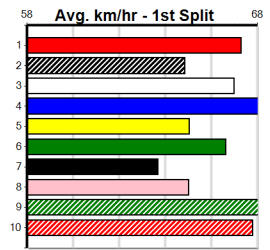

GORSKI ENGINEERING

Distance: 350m, Race Type: Mixed 4/5, Total Prizemoney: $3,360
1st: $2,250, 2nd: $690, 3rd: $345, 4th: $75

Watchdog Tips: [ ] [ ] [ ] [ ] Bet: [ ]

Packham Prince (NSW)[5]
BK Dog Jul-21 Sire: SUPERIOR PANAMA Dam: NANGAR GIFT
Owner(s): Luke And Rebecca (SYN), L Spargo, R Berry
Trainer: Luke Spargo (Seymour)
Winning Distances: < 300m (0) 300 - 399m (4) 400 - 499m (11) 500 - 599m (0) 600 - 699m (0) > 700m (0)
Winning Weights: 30.4(1) 30.7(1) 31.0(1) 31.1(2) 31.3(1) 31.4(2) 31.8(1) 32.0(1) 32.1(1) 32.4(2) 32.5(2)
Box History table and Prize Best Starts table included.

Fast Headache (SA)[5]
F Bitch Feb-22 Sire: DYNA DOUBLE ONE Dam: RIGHT EXIT
Owner(s): Love Story (SYN), T Rasmussen, L Mill
Trainer: Matthew Lanigan (Rowsley)
Winning Distances: < 300m (0) 300 - 399m (3) 400 - 499m (2) 500 - 599m (5) 600 - 699m (0) > 700m (0)
Winning Weights: 27.5(1) 27.6(1) 27.7(1) 27.8(1) 28.0(1) 28.5(3) 28.9(1) 29.4(1)
Box History table and Prize Best Starts table included.

Reverse Sweep [4]
BE Dog Nov-20 Sire: BARCIA BALE Dam: ZIPPING ZOE
Owner(s): HEADS OR DALES (SYN), M Ebeyer, K Hanley, B Hunter, J Peeler, L Hunter, N Hunter
Trainer: Tony Salpigtidis (Plenty)
Winning Distances: < 300m (0) 300 - 399m (6) 400 - 499m (3) 500 - 599m (0) 600 - 699m (0) > 700m (0)
Winning Weights: 31.0(2) 31.2(1) 31.3(2) 31.5(1) 31.9(2) 32.0(1)
Box History table and Prize Best Starts table included.

Mike Angelo Zeal [4]
BK Dog Jun-22 Sire: SUPERIOR PANAMA Dam: ZEAL SENSATION
Owner(s): Cabo Syndicate (SYN), R Montgomery, C Balaburova, D Delic, T Neceski
Trainer: Kathrynne Tabb (Lara)
Winning Distances: < 300m (0) 300 - 399m (4) 400 - 499m (0) 500 - 599m (0) 600 - 699m (0) > 700m (0)
Winning Weights: 31.3(1) 31.7(1) 31.8(1) 32.1(1)
Box History table and Prize Best Starts table included.

Ziping Olaf (NSW)[4]
F Dog Jun-21 Sire: FERAL FRANKY Dam: ZIPPING TAYLA
Owner(s): R Gladman
Trainer: Helen Deavin (Ballarat)
Winning Distances: < 300m (0) 300 - 399m (3) 400 - 499m (4) 500 - 599m (4) 600 - 699m (0) > 700m (0)
Winning Weights: 33.4(1) 33.5(1) 33.9(2) 34.0(1) 34.2(1) 34.3(1) 34.4(1) 34.5(1) 34.7(1) 34.8(1)
Box History table and Prize Best Starts table included.