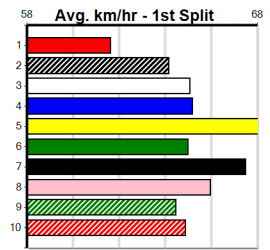

Watchdog Tips:

Bet:

Form Box Wgt Dist Track Date Time BON Margin 1st/2nd (Time) PIR Checked Comment W/R Split 1 S/P Grade

LORD PANAMA (NSW)[4] BK Dog Nov-21 Sire: SUPERIOR PANAMA Dam: CHAMPION MODEL Trainer: Owen MCGovern (Rosedale)
Winning Distances: < 300m (0) 300 - 399m (8) 400 - 499m (0) 500 - 599m (0) 600 - 699m (0) > 700m (0)
Winning Weights: 33.0(1) 33.3(2) 33.4(2) 33.5(1) 33.6(1) 33.7(1)
Box History table with 8 columns (Bx, 1st, 2nd, 3rd, 4th, 5th, 6th, 7th, 8th) and Prize Best Starts Trk/Dts APM.

SMART TALK [4] BK Dog May-20 Sire: FERNANDO BALE Dam: IT'S ALL TALK Trainer: Angela Galea (Sunshine North)
Winning Distances: < 300m (0) 300 - 399m (5) 400 - 499m (9) 500 - 599m (0) 600 - 699m (0) > 700m (0)
Winning Weights: 33.6(1) 33.8(2) 33.9(1) 34.2(1) 34.4(1) 34.6(1) 35.1(5) 35.5(1) 35.7(1)
Box History table with 8 columns (Bx, 1st, 2nd, 3rd, 4th, 5th, 6th, 7th, 8th) and Prize Best Starts Trk/Dts APM.

MINH GEORGY (NSW)[4] BK Dog Jan-22 Sire: MEPUNGA BLAZER Dam: SWEET AS BETH Trainer: Bianca Clark (Briagolong)
Winning Distances: < 300m (0) 300 - 399m (6) 400 - 499m (1) 500 - 599m (0) 600 - 699m (0) > 700m (0)
Winning Weights: 31.4(1) 31.6(2) 31.7(1) 31.9(1) 32.5(1) 32.6(1)
Box History table with 8 columns (Bx, 1st, 2nd, 3rd, 4th, 5th, 6th, 7th, 8th) and Prize Best Starts Trk/Dts APM.

ALL TALENT [5] BK Dog Nov-21 Sire: SHIMA SHINE Dam: SWIFT CURRENT Trainer: John Barbara (Exford)
Winning Distances: < 300m (0) 300 - 399m (4) 400 - 499m (6) 500 - 599m (2) 600 - 699m (0) > 700m (0)
Winning Weights: 32.2(1) 32.5(1) 32.7(2) 32.8(2) 32.9(1) 33.0(1) 33.1(1) 33.2(1) 33.5(1) 33.7(1)
Box History table with 8 columns (Bx, 1st, 2nd, 3rd, 4th, 5th, 6th, 7th, 8th) and Prize Best Starts Trk/Dts APM.

MAJOR CYCLONE [4] WBK Dog Oct-19 Sire: MEPUNGA BLAZER Dam: MAJOR SPOILS Trainer: Brian Hodgson (Smythesdale)
Winning Distances: < 300m (0) 300 - 399m (21) 400 - 499m (0) 500 - 599m (0) 600 - 699m (0) > 700m (0)
Winning Weights: 33.3(1) 33.5(1) 33.7(1) 33.8(2) 33.9(2) 34.0(2) 34.1(3) 34.2(3) 34.3(1) 34.6(4) 35.7(1)
Box History table with 8 columns (Bx, 1st, 2nd, 3rd, 4th, 5th, 6th, 7th, 8th) and Prize Best Starts Trk/Dts APM.

1

2

3

4

5