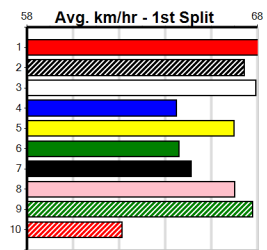

CENTRAL SCAFFOLDS

Distance: 350m, Race Type: Grade 5, Total Prizemoney: $2,925
1st: $1,950, 2nd: $600, 3rd: $300, 4th: $75

Watchdog Tips: [ ] [ ] [ ] [ ] Bet: [ ]

CHALLIS CANDY [5]
BK Bitch Aug-20
Sire: BARCIA BALE Dam: CHALLIS ANNIE
Owner(s): Three Cheeky Monkeys (SYN), G Laidlay, P Laidlay, D Barnett, M Lampett, M Lampett, J Lampett
Trainer: Pauline Laidlay (Devon Meadows)
Winning Distances: < 300m (0) 300 - 399m (14) 400 - 499m (0) 500 - 599m (0) 600 - 699m (0) > 700m (0)
Winning Weights: 26.2(1) 26.3(1) 26.5(1) 26.6(4) 26.7(1) 26.8(1) 26.9(1) 27.0(1) 27.1(1) 27.2(2)
Box History table and Prize Best Starts table included.

PEACOCK [5]
BK Dog Jan-20
Sire: MY REDEEMER Dam: SUMMER NIGHTS
Owner(s): EBAYER PLUM (SYN), D Plumridge, M Ebeyer, T Sando, R Stock, A Stock
Trainer: David Plumridge (Scoresby)
Winning Distances: < 300m (0) 300 - 399m (1) 400 - 499m (5) 500 - 599m (15) 600 - 699m (0) > 700m (0)
Winning Weights: 31.2(1) 31.4(2) 31.8(2) 32.6(1) 32.8(3) 32.9(1) 33.0(1) 33.1(2) 33.2(3) 33.4(1) 33.5(1) 33.7(1) 33.9(1)
Box History table and Prize Best Starts table included.

MAJOR CURRENCY [5]
BK Dog Oct-19
Sire: MEPUNGA BLAZER Dam: MAJOR SPOILS
Owner(s): B Dowler
Trainer: Brian Hodgson (Smythesdale)
Winning Distances: < 300m (0) 300 - 399m (4) 400 - 499m (10) 500 - 599m (0) 600 - 699m (0) > 700m (0)
Winning Weights: 32.9(4) 33.0(3) 33.1(1) 33.5(1) 33.7(1) 33.8(2) 34.0(1) 34.1(1)
Box History table and Prize Best Starts table included.

TIME TO PROPHET [5]
BK Dog Mar-22
Sire: MY REDEEMER Dam: HEADSPACE
Owner(s): J Hopper
Trainer: Julie-anne Hopper (Werribee)
Winning Distances: < 300m (0) 300 - 399m (0) 400 - 499m (4) 500 - 599m (0) 600 - 699m (0) > 700m (0)
Winning Weights: 31.4(1) 31.5(2) 31.6(1)
Box History table and Prize Best Starts table included.

VEGA BLACK (NSW)[5]
BK Dog Mar-20
Sire: COSMIC RUMBLE Dam: BLACK EVA
Owner(s): M Wallworth
Trainer: Michael Wallworth (New Gisborne)
Winning Distances: < 300m (0) 300 - 399m (0) 400 - 499m (1) 500 - 599m (4) 600 - 699m (2) > 700m (4)
Winning Weights: 34.5(1) 34.9(1) 35.1(1) 35.2(1) 35.3(2) 35.4(2) 35.5(1) 35.6(1) 36.2(1)
Box History table and Prize Best Starts table included.