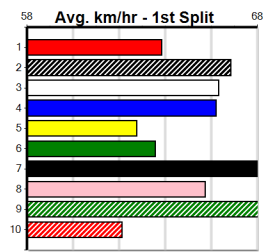

GREYHOUND CLUBS VICTORIA

Distance: 350m, Race Type: Grade 5, Total Prizemoney: $2,925
1st: $1,950, 2nd: $600, 3rd: $300, 4th: $75

Watchdog Tips: [ ] [ ] [ ] [ ] Bet: [ ]

Form Box Wgt Dist Track Date Time BON Margin 1st/2nd (Time) PIR Checked Comment W/R Split 1 S/P Grade

KIT [5]
F Dog Jan-22 Sire: BERNARDO Dam: SWEET DEMI
Owner(s): J Gill
Trainer: Jennifer Gill (Darriman)
Winning Distances: < 300m (0) 300 - 399m (1) 400 - 499m (1) 500 - 599m (3) 600 - 699m (0) > 700m (0)
Winning Weights: 29.6(1) 29.7(1) 30.1(3)
1st (8) 30.1 350 HVL R5 27-Feb-24 19.57 19.21 0.75L DR. HARRIS (19.62) M/2 . . SW . 6.65 $1.70 7
1st (7) 29.6 510 SLE R5 03-Mar-24 29.01 28.96 2.50L BON ROSE (29.18) M/211 . . . . 9.25 $2.50 X67
1st (5) 30.1 510 SLE R5 10-Mar-24 28.85 28.85 3.25L MAYBE EVEN YOU (29.07) M/111 . . . . 9.07 $1.10 RW
1st (8) 30.1 510 SLE R6 17-Mar-24 29.00 28.69 6.00L MUSTER (29.39) M/211 . . . . 9.28 $1.20 RWH
6th (2) 30.2 510 SLE R5 24-Mar-24 29.76 28.72 12.00 DR. QUEENIE (28.96) M/775 . . SW . 9.86 $2.30 RWF
5th (7) 30.0 300 HVL R10 31-Jul-24 17.07 16.68 5.00L RIENDO (16.73) M/7 . . . . 4.06 $12.20 5
3rd (8) 30.1 300 HVL R3 04-Aug-24 16.87 16.80 1.00L TASTE OF HELL (16.80) Q/4 . . . W 4.03 $13.60 5
7th (2) 30.2 435 SLE R10 07-Aug-24 24.90 24.38 7.50L NEED A PILOT (24.38) M/667 . . . . 5.40 $15.20 5
Last 3 wins NOT included above
1st (4) 29.7 460 WGL R3 30-Jan-24 25.89 25.76 1.75L GOOD VIBES ONLY (26.01) Q/111 . . . . 6.58 $1.60 M

Box History
Bx 1st 2nd 3rd 4th 5th 6th 7th 8th
1 1 1 1 1 1 1 1
2 3 1 1 1 1 1 1
3 1 1 1 1 1 1 1
4 1 1 1 1 1 1 1
5 1 1 1 1 1 1 1
6 1 1 1 1 1 1 1
7 1 1 1 1 1 1 1
8 2 1 1 1 1 1 1
Prize Best $16630.63
Starts 19.57(8)-27/2/24
Trk/Dts 16-5-3-2
APM 2-1-0-1
5305

WINSTON TOWN [5]
BE Dog Nov-20 Sire: BERNARDO Dam: PRINCESS MARJEN
Owner(s): The Four Suits (SYN), F Spiteri, D Handreck, R Chiarello, C Tripotseris
Trainer: Paul Galea (Melton West)
Winning Distances: < 300m (0) 300 - 399m (4) 400 - 499m (5) 500 - 599m (3) 600 - 699m (0) > 700m (0)
Winning Weights: 32.1(1) 32.4(1) 33.1(1) 33.2(2) 33.4(1) 33.5(2) 33.7(1) 33.8(1) 33.9(1) 34.3(1)
3rd (7) 33.6 390 BAL R12 07-Apr-24 22.28 21.82 2.00L BLACKPOOL DOZER (22.16) M/35 . . . . 8.38 $4.00 5
3rd (5) 33.1 515 SAN R11 11-Apr-24 29.95 29.45 4.75L BLACK SAIL (29.62) Q/1233 . . . . 5.10 $4.10 5
1st (3) 32.1 390 SHP R9 01-Jul-24 22.14 22.00 0.75L SUPER SEQUIOA (22.19) Q/11 . . SW . 8.31 $4.90 5
3rd (3) 32.9 350 HVL R7 07-Jul-24 19.36 19.16 1.5L WILD SERENA (19.27) M/1 . . . . 6.47 $5.40 5
4th (4) 32.4 425 BEN R9 12-Jul-24 24.45 23.86 8.50L BLACK DREAM (23.87) Q/234 . . . . 6.65 $7.80 5
3rd (8) 32.5 515 SAN R11 18-Jul-24 30.06 29.29 4.50L ECO BALE (29.75) M/1111 . . . . 5.07 $5.20 5
8th (5) 33.1 515 SAN R3 25-Jul-24 31.48 29.23 25.00 WHERE IT BEGAN (29.76) M/6668 . . V3 5.23 $7.20 5
5th (2) 33.1 520 GEL R5 02-Aug-24 30.65 29.95 11.00 ASTON LORD (29.95) M/5555 . . . . 5.51 $6.70 5H
Last 3 wins NOT included above
1st (6) 32.4 450 BAL R8 20-Sep-23 25.38 25.38 2.00L HIDDEN STONES (25.51) Q/111 . . . . 6.51 $24.10 X45
1st (8) 33.4 510 SLE R8 15-Oct-23 29.12 29.05 1.75L OUR REDEMPTION (29.23) S/211 . . . . 9.19 $2.90 5H
1st (5) 34.3 350 HVL R6 19-Nov-23 19.22 18.90 3.25L BACK TO SCRATCH (19.44) M/1 . . SW . 6.45 $2.40 5