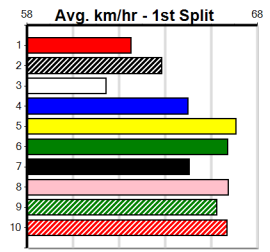

SPORTSBET HT2

Distance: 350m, Race Type: Mixed 6/7 Heat, Total Prizemoney: $2,925
1st: $1,950, 2nd: $600, 3rd: $300, 4th: $75