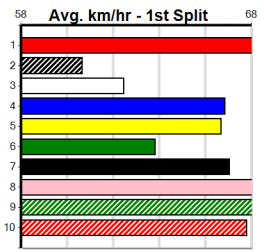

CENTRAL SCAFFOLDS

Distance: 350m, Race Type: Grade 5, Total Prizemoney: $2,925
1st: $1,950, 2nd: $600, 3rd: $300, 4th: $75

Watchdog Tips:

Bet:

Form Box Wgt Dist Track Date Time BON Margin 1st/2nd (Time) PIR Checked Comment W/R Split 1 S/P Grade

CASHED OUT (TAS)[5]
BK Bitch Jun-21 Sire: EL GRAND SENOR Dam: JUST BROWSING
Owner(s): R Brittain
Trainer: Grant Walker (Warragul)
Winning Distances: < 300m (0) 300 - 399m (4) 400 - 499m (0) 500 - 599m (0) 600 - 699m (0) > 700m (0)
Winning Weights: 29.3(3) 30.4(1)
Race results table with columns for rank, weight, sex, age, date, time, odds, sire, dam, sex, distance, prize money, grade.

VALVE BOUNCE [5]
BK Dog Oct-21 Sire: SHIMA SHINE Dam: ZIPPING EMMA
Owner(s): Barking dogs syndicate (SYN), M Clark, C Morris
Trainer: Bianca Clark (Briagolong)
Winning Distances: < 300m (0) 300 - 399m (0) 400 - 499m (3) 500 - 599m (0) 600 - 699m (0) > 700m (0)
Winning Weights: 33.0(1) 33.3(1) 33.7(1)
Race results table with columns for rank, weight, sex, age, date, time, odds, sire, dam, sex, distance, prize money, grade.

LITTLE VENICE [5]
BK Bitch Feb-21 Sire: BERNARDO Dam: MIGHTY MATILDA
Owner(s): J Brown
Trainer: John Brown (Nyora)
Winning Distances: < 300m (0) 300 - 399m (0) 400 - 499m (5) 500 - 599m (0) 600 - 699m (0) > 700m (0)
Winning Weights: 29.7(1) 29.8(2) 30.2(1) 30.3(1)
Race results table with columns for rank, weight, sex, age, date, time, odds, sire, dam, sex, distance, prize money, grade.

GENERAL WINSTON [5]
BK Dog Nov-20 Sire: BERNARDO Dam: PRINCESS MARJEN
Owner(s): The Four Suits (SYN), F Spiteri, D Handreck, R Chiarello, C Tripotseris
Trainer: Paul Galea (Melton West)
ENG HVL 2024-08-09
Winning Distances: < 300m (0) 300 - 399m (8) 400 - 499m (4) 500 - 599m (0) 600 - 699m (0) > 700m (0)
Winning Weights: 31.8(1) 31.9(1) 32.0(2) 32.3(2) 32.4(2) 33.0(1) 33.1(1) 33.2(1) 33.4(1)
Race results table with columns for rank, weight, sex, age, date, time, odds, sire, dam, sex, distance, prize money, grade.

MAJOR CHINA [5]
BK Dog Oct-19 Sire: MEPUNGA BLAZER Dam: MAJOR SPOILS
Owner(s): B Dowler
Trainer: Brian Hodgson (Smythesdale)
Winning Distances: < 300m (0) 300 - 399m (3) 400 - 499m (9) 500 - 599m (0) 600 - 699m (0) > 700m (0)
Winning Weights: 32.7(1) 32.9(1) 33.1(1) 33.3(2) 33.4(1) 33.9(3) 34.0(3)
Race results table with columns for rank, weight, sex, age, date, time, odds, sire, dam, sex, distance, prize money, grade.

1

2

3

4

5