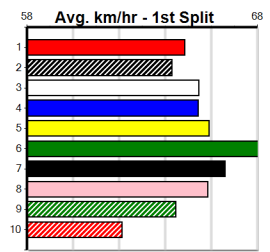

MR HUMMER LIMOS

Distance: 300m, Race Type: Grade 5, Total Prizemoney: $2,925
1st: $1,950, 2nd: $600, 3rd: $300, 4th: $75

Watchdog Tips:

Bet:

Form Box Wgt Dist Track Date Time BON Margin 1st/2nd (Time) PIR Checked Comment WR Split 1 S/P Grade

BLUE BLOOD (SA)[5]
BK Dog Dec-21 Sire: TOMMY SHELBY Dam: ALICANTE BOUCHET
Owner(s): N Rawlings
Trainer: Matthew Lanigan (Rowsley)
Winning Distances: < 300m (0) 300 - 399m (6) 400 - 499m (4) 500 - 599m (0) 600 - 699m (0) > 700m (0)
Winning Weights: 33.4(1) 34.3(2) 34.5(1) 34.6(1) 34.8(1) 35.0(1) 35.1(1) 35.2(1) 35.4(1)
Box History table and Prize Best Starts table included.

DR. YANNICK [5]
BK Dog Jan-22 Sire: BERNARDO Dam: SWEET DEMI
Owner(s): J McMahon
Trainer: Marcus McMahon (Darriman)
Winning Distances: < 300m (0) 300 - 399m (0) 400 - 499m (5) 500 - 599m (0) 600 - 699m (0) > 700m (0)
Winning Weights: 28.6(1) 28.8(1) 29.2(2) 29.3(1)
Box History table and Prize Best Starts table included.

HEART OF DARTS [5]
BKW Bitch Jan-22 Sire: FARLEY TURBO Dam: PRINCESS MARJEN
Owner(s): BELLE ZAC AND CHARLIE (SYN), M Tabb, S Tabb
Trainer: Mathew Tabb (Lara)
Winning Distances: < 300m (0) 300 - 399m (3) 400 - 499m (1) 500 - 599m (0) 600 - 699m (0) > 700m (0)
Winning Weights: 28.5(1) 28.8(2) 29.2(1)
Box History table and Prize Best Starts table included.

MR. DRAMATIC [5]
BK Dog Oct-20 Sire: BERNARDO Dam: AEROPLANE JET
Owner(s): C Mackie
Trainer: Corey Mackie (Tooradin)
Winning Distances: < 300m (0) 300 - 399m (3) 400 - 499m (9) 500 - 599m (0) 600 - 699m (0) > 700m (0)
Winning Weights: 31.1(1) 31.2(1) 31.6(2) 31.8(1) 32.0(1) 32.3(2) 32.4(1) 32.7(1) 32.8(1) 33.0(1)
Box History table and Prize Best Starts table included.

JOAN'S GEM [5]
BK Bitch Jun-21 Sire: ASTON DEE BEE Dam: MADALIA MAGGIE
Owner(s): EDITHVALE (SYN), I Bradshaw, M Bradshaw
Trainer: Michael Bradshaw (Seaford)
Winning Distances: < 300m (0) 300 - 399m (1) 400 - 499m (2) 500 - 599m (1) 600 - 699m (2) > 700m (0)
Winning Weights: 28.9(1) 29.0(1) 29.1(2) 29.6(2)
Box History table and Prize Best Starts table included.

1

2

3

4

5