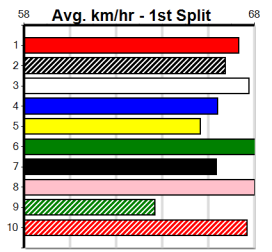

Prize Best Starts Trk/Dts APM \$6460.00
FSH
56-4-4-3
0-0-0-0
1228

VIC NATIONAL STRAIGHT TRACK FINAL

Distance: 350m, Race Type: S/E Final, Total Prizemoney: \$14,575
1st: \$10,000, 2nd: \$3,000, 3rd: \$1,500, 4th: \$75