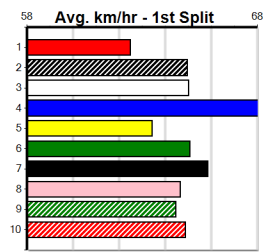

HEALESVILLE FOOTBALL NETBALL CLUB

Distance: 300m, Race Type: Grade 5, Total Prizemoney: $2,925
1st: $1,950, 2nd: $600, 3rd: $300, 4th: $75

Watchdog Tips:

Bet:

Table with columns: Form Box, Wgt, Dist, Track, Date, Time, BON, Margin, 1st/2nd (Time), PIR, Checked, Comment, WR, Split 1, S/P, Grade

MY GIRL TORI [5]
BK Bitch Jun-21 Sire: FABREGAS Dam: SHE'S WICKED
Owner(s): D Weightman
Trainer: Daryl Weightman (Dean)
Winning Distances: < 300m (0) 300 - 399m (3) 400 - 499m (1) 500 - 599m (0) 600 - 699m (0) > 700m (0)
Winning Weights: 28.9(1) 30.0(1) 30.1(1) 30.8(1)
Race results table with columns: Rank, Wgt, Dist, Track, Date, Time, BON, Margin, 1st/2nd (Time), PIR, Checked, Comment, WR, Split 1, S/P, Grade

Box History table for MY GIRL TORI [5]
Table with columns: Bx, 1st, 2nd, 3rd, 4th, 5th, 6th, 7th, 8th
Prize Best Starts Trk/Dts APM

MAKE IT THUNDER [5]
BK Dog May-22 Sire: FERNANDO BALE Dam: VEGAS TICKET
Owner(s): R Kenworthy
Trainer: Rachael Brown (Spring Gully)
Winning Distances: < 300m (0) 300 - 399m (3) 400 - 499m (2) 500 - 599m (0) 600 - 699m (0) > 700m (0)
Winning Weights: 28.0(1) 28.2(2) 28.3(1) 28.4(1)
Race results table with columns: Rank, Wgt, Dist, Track, Date, Time, BON, Margin, 1st/2nd (Time), PIR, Checked, Comment, WR, Split 1, S/P, Grade

Box History table for MAKE IT THUNDER [5]
Table with columns: Bx, 1st, 2nd, 3rd, 4th, 5th, 6th, 7th, 8th
Prize Best Starts Trk/Dts APM

IF HE COULD [5]
BK Dog Mar-22 Sire: MY REDEEMER Dam: HEADSPACE
Owner(s): J Hopper
Trainer: Julie-anne Hopper (Werribee)
Winning Distances: < 300m (0) 300 - 399m (2) 400 - 499m (1) 500 - 599m (0) 600 - 699m (0) > 700m (0)
Winning Weights: 30.3(1) 31.5(1) 31.6(1)
Race results table with columns: Rank, Wgt, Dist, Track, Date, Time, BON, Margin, 1st/2nd (Time), PIR, Checked, Comment, WR, Split 1, S/P, Grade

Box History table for IF HE COULD [5]
Table with columns: Bx, 1st, 2nd, 3rd, 4th, 5th, 6th, 7th, 8th
Prize Best Starts Trk/Dts APM

DUSK TILL DAWN [5]
BK Dog Nov-21 Sire: FERNANDO BALE Dam: UNTIL DAWN
Owner(s): Fluffy Side Up (SYN), A Onley, P Onley
Trainer: Geoffrey Dalton (Hazelwood Nort)
Winning Distances: < 300m (0) 300 - 399m (3) 400 - 499m (0) 500 - 599m (0) 600 - 699m (0) > 700m (0)
Winning Weights: 30.3(1) 30.7(1) 30.8(1)
Race results table with columns: Rank, Wgt, Dist, Track, Date, Time, BON, Margin, 1st/2nd (Time), PIR, Checked, Comment, WR, Split 1, S/P, Grade

Box History table for DUSK TILL DAWN [5]
Table with columns: Bx, 1st, 2nd, 3rd, 4th, 5th, 6th, 7th, 8th
Prize Best Starts Trk/Dts APM

AUSSIE KAREN [5]
F Bitch Dec-20 Sire: AUSSIE INFRARED Dam: LADY BANG BANG
Owner(s): L Lansdown
Trainer: Lee Lansdown (Morrington)
Winning Distances: < 300m (0) 300 - 399m (2) 400 - 499m (3) 500 - 599m (1) 600 - 699m (0) > 700m (0)
Winning Weights: 26.1(2) 26.2(1) 26.5(1) 26.8(2)
Race results table with columns: Rank, Wgt, Dist, Track, Date, Time, BON, Margin, 1st/2nd (Time), PIR, Checked, Comment, WR, Split 1, S/P, Grade

Box History table for AUSSIE KAREN [5]
Table with columns: Bx, 1st, 2nd, 3rd, 4th, 5th, 6th, 7th, 8th
Prize Best Starts Trk/Dts APM