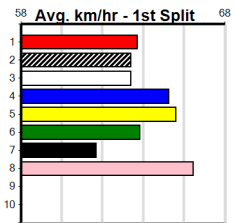

Horsham

HORSHAM DOORS & GLASS

Distance: 410m, Race Type: Grade 7, Total Prizemoney: $2,925
1st: $1,950, 2nd: $600, 3rd: $300, 4th: $75

2

2:44PM
(VIC time)

Watchdog Tips: **0** **0** **0** **0** Bet: _____