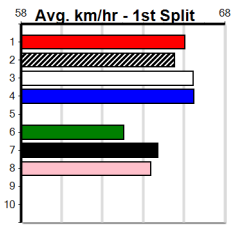

Horsham

SPORTSBET HT3

Distance: 485m, Race Type: Grade 5 Heat, Total Prizemoney: $3,340
1st: $2,230, 2nd: $690, 3rd: $345, 4th: $75

8

4:49PM

(VIC time)

Watchdog Tips:

0 0 0 0

Bet:

Form Box Weight Dist Track Date Time BON Margin 1st/2nd (Time) PIR Checked Comment W/R Split 1 S/P Grade

1 MAXIMUM LYN [5]											Winning Boxes								
BK	B	Feb-21 FERNANDO BALE				MAXIMUM KACK				1	2	3	4	5	6	7	8		
Trainer: Jordan Cooper (Lethbridge)																			
5th	(3)	27.8	500	TRA	R8	12-Jul-24	28.42	27.78	9.50	CRACKERJACK ARET (27.78)	M/777	.	.	.	.	.	9.67	$49.10	X45
2nd	(2)	27.7	595	SAN	R9	18-Jul-24	34.59	34.40	0.25	LSON OF CINDY (34.57)	M/1211	.	.	.	.	.	9.28	$16.60	5
7th	(4)	27.9	595	SAN	R6	25-Jul-24	34.78	34.34	6.50	TRANSPONDER (34.34)	M/7777	.	.	.	.	.	9.56	$53.00	X45
1st	(2)	28.2	545	BAL	R7	07-Aug-24	31.19	31.06	3.75	CLARETOWN SADIE (31.45)	Q/1111	.	.	.	.	.	6.63	$4.90	S
Owner(s): J Cooper																			

2 SOLITARY FLICKER [5]											Winning Boxes								
F	D	Aug-21 HARD STYLE RICO				FAUN FLAME				1	2	3	4	5	6	7	8		
Trainer: Carol Jackson (Neilborough)																			
7th	(5)	35.9	485	HOR	R7	11-Jun-24	28.59	27.63	10.00	LASTON IGGY (27.91)	S/767	.	.	.	.	.	7.06	$26.80	5
5th	(1)	35.8	425	BEN	R12	26-Jul-24	24.58	23.79	6.00	VALLETTA DASH (24.17)	M/455	.	.	.	.	.	6.67	$14.20	5
1st	(8)	35.9	425	BEN	R10	02-Aug-24	23.99	23.70	1.00	SHOW CAUSE (24.05)	M/511	.	.	.	.	.	6.56	$8.30	5
4th	(3)	35.7	450	WBL	R7	08-Aug-24	25.76	25.35	4.75	HIDDEN STONES (25.43)	M/833	.	.	.	.	.	6.86	$20.40	5
Owner(s): Big Three (SYN), M Dennis, B Wright, M Bolger																			

3 FOR PETE'S SAKE [5]											Winning Boxes								
BK	D	Apr-22 FERNANDO BALE				MY AMERICAN GIRL				1	2	3	4	5	6	7	8		
Trainer: Andrew Paraskevas (Pearcedale)																			
3rd	(4)	35.0	350	HVL	R6	14-Jul-24	19.74	19.35	0.75	PEACOCK (19.70)	S/7	.	.	.	.	.	6.78	$3.20	5
2nd	(8)	34.9	350	HVL	R8	19-Jul-24	19.17	18.99	2.75	LPAT ABILITY (18.99)	M/3	.	.	.	.	.	6.59	$4.50	X45
1st	(6)	35.3	350	HVL	R6	31-Jul-24	19.20	19.20	1.75	SUMMER KOBIE (19.31)	Q/3	.	.	.	.	.	6.52	$2.30	5
2nd	(3)	35.5	350	HVL	R7	04-Aug-24	19.49	18.94	1.00	MY MATE MINA (19.42)	M/3	.	.	.	.	.	6.65	$2.60	X45
Owner(s): SPARKLE AND FADE (SYN), J Paraskevas, A Paraskevas																			

4 OX THE MAN [5]											Winning Boxes								
BK	D	Aug-20 MY REDEEMER				SHOUT OUT LOUD				1	2	3	4	5	6	7	8		
Trainer: Brian Brown (Axedale)																			
2nd	(6)	34.2	500	BEN	R8	21-Jun-24	28.53	27.95	3.00	LLEKTRA TRIGGER (28.33)	M/243	.	.	.	.	.	6.63	$14.70	X45
2nd	(7)	34.0	500	BEN	R6	28-Jun-24	28.37	27.83	2.00	LURANA ZOOM (28.25)	M/222	.	.	.	.	.	6.76	$9.30	X45
6th	(1)	34.3	450	SHP	R8	29-Jul-24	25.71	25.09	4.25	GREEN FLASH (25.42)	M/675	.	.	.	.	.	6.75	$13.80	5H
6th	(2)	33.9	450	SHP	R5	05-Aug-24	25.66	24.95	6.00	HARTNEY (25.25)	M/356	.	.	.	.	.	6.72	$17.50	5
Owner(s): Send It (SYN), T Downie, S O'connor, B Brown																			

5 *** VACANT BOX ***											Winning Boxes							
Trainer:																		
Owner(s):																		

6 FARNHAM BALE (NSW)[5]											Winning Boxes								
FBD	D	Jan-22 FERAL FRANKY				DYNA DANNA				1	2	3	4	5	6	7	8		
Trainer: Robert Camilleri (Lara)																			
2nd	(6)	31.1	510	SLE	R8	14-Jul-24	28.95	28.71	3.5	LZARA MARNIE (28.71)	S/844	.	.	.	.	.	9.41	$33.10	X45
1st	(4)	31.6	525	MEA	R12	27-Jul-24	30.63	30.09	1.00	STACY'S MUM (30.69)	M/7322	.	.	.	.	.	5.31	$3.40	5
8th	(3)	31.9	515	SAN	R12	01-Aug-24	30.43	29.23	11.00	ROYAL GYPSY (29.68)	S/8888	.	.	.	.	.	5.32	$24.90	5
2nd	(4)	31.9	485	HOR	R8	06-Aug-24	27.52	27.49	0.50	LASTON PING (27.49)	M/433	.	.	.	.	.	6.80	$5.30	X45
Owner(s): B Wheeler