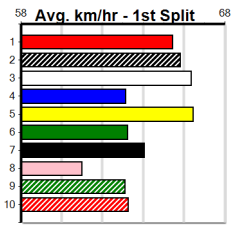

11
5:52PM
(VIC time)

Watchdog Tips: **0** **0** **0** **0** Bet: **.**