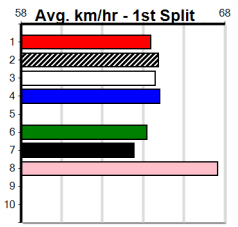

Horsham

SPORTSBET HT1

Distance: 485m, Race Type: Grade 5 Heat, Total Prizemoney: $3,340
1st: $2,230, 2nd: $690, 3rd: $345, 4th: $75

6
4:04PM
(VIC time)

Watchdog Tips: [0] [0] [0] [0] Bet: .