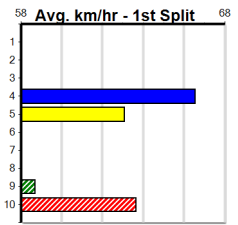

Horsham

CRYMELON KENNELS

Distance: 410m, Race Type: Maiden, Total Prizemoney: $2,535
1st: $1,680, 2nd: $520, 3rd: $260, 4th: $75

1

2:24PM
(VIC time)

Watchdog Tips: **0** **0** **0** **0** Bet: .

Form	Box	Weight	Dist	Track	Date	Time	BON	Margin	1st/2nd (Time)	PIR	Checked	Comment	W/R	Split 1	S/P	Grade
1	BLUE VISTA [M]															
BE	B				Apr-22	FERNANDO BALE			ORIGAMI ANGEL							
Trainer: Heather Baxter (Murtoa) Owner(s): CHAMPAGNE PTN (SYN), S Smith, A Langton																
<table border="1"> <thead> <tr><th colspan="8">Winning Boxes</th></tr> <tr><th>1</th><th>2</th><th>3</th><th>4</th><th>5</th><th>6</th><th>7</th><th>8</th></tr> </thead> <tbody> <tr><td>Prize</td><td></td><td></td><td></td><td></td><td></td><td></td><td>$0.00</td></tr> <tr><td>Best</td><td></td><td></td><td></td><td></td><td></td><td></td><td>FSH</td></tr> <tr><td>Starts</td><td></td><td></td><td></td><td></td><td></td><td></td><td>0-0-0-0</td></tr> <tr><td>Trk/Dst</td><td></td><td></td><td></td><td></td><td></td><td></td><td>0-0-0-0</td></tr> <tr><td>APM</td><td></td><td></td><td></td><td></td><td></td><td></td><td>$0</td></tr> </tbody> </table>																
2	LEKTRA NELSON [M]															
BK	D				Oct-22	FERAL FRANKY			LEKTRA RAINBOW							
Trainer: Philip Lenehan (Toolong) Owner(s): P Lenehan																
<table border="1"> <thead> <tr><th colspan="8">Winning Boxes</th></tr> <tr><th>1</th><th>2</th><th>3</th><th>4</th><th>5</th><th>6</th><th>7</th><th>8</th></tr> </thead> <tbody> <tr><td>Prize</td><td></td><td></td><td></td><td></td><td></td><td></td><td>$0</td></tr> <tr><td>Best</td><td></td><td></td><td></td><td></td><td></td><td></td><td>FSH</td></tr> <tr><td>Starts</td><td></td><td></td><td></td><td></td><td></td><td></td><td>0-0-0-0</td></tr> <tr><td>Trk/Dst</td><td></td><td></td><td></td><td></td><td></td><td></td><td>0-0-0-0</td></tr> <tr><td>APM</td><td></td><td></td><td></td><td></td><td></td><td></td><td>$0</td></tr> </tbody> </table>																
3	BOMBARDA MAXIMA [M]															
RF	D				Jan-23	BERNARDO			SLINGSHOT GYPSY							
Trainer: Daniel Gibbons (Avalon) Owner(s): J Ferguson																
<table border="1"> <thead> <tr><th colspan="8">Winning Boxes</th></tr> <tr><th>1</th><th>2</th><th>3</th><th>4</th><th>5</th><th>6</th><th>7</th><th>8</th></tr> </thead> <tbody> <tr><td>Prize</td><td></td><td></td><td></td><td></td><td></td><td></td><td>$0.00</td></tr> <tr><td>Best</td><td></td><td></td><td></td><td></td><td></td><td></td><td>25.44</td></tr> <tr><td>Starts</td><td></td><td></td><td></td><td></td><td></td><td></td><td>1-0-0-0</td></tr> <tr><td>Trk/Dst</td><td></td><td></td><td></td><td></td><td></td><td></td><td>1-0-0-0</td></tr> <tr><td>APM</td><td></td><td></td><td></td><td></td><td></td><td></td><td>$0</td></tr> </tbody> </table>																
4	SUNTORY LISA [M]															
BK	B				Oct-22	TOMMY SHELBY			KUMBIA LASS							
Trainer: Heather Baxter (Murtoa)																
<table border="1"> <thead> <tr><th colspan="8">Winning Boxes</th></tr> <tr><th>1</th><th>2</th><th>3</th><th>4</th><th>5</th><th>6</th><th>7</th><th>8</th></tr> </thead> <tbody> <tr><td>Prize</td><td></td><td></td><td></td><td></td><td></td><td></td><td>$595.00</td></tr> <tr><td>Best</td><td></td><td></td><td></td><td></td><td></td><td></td><td>24.10</td></tr> <tr><td>Starts</td><td></td><td></td><td></td><td></td><td></td><td></td><td>3-0-1-0</td></tr> <tr><td>Trk/Dst</td><td></td><td></td><td></td><td></td><td></td><td></td><td>3-0-1-0</td></tr> <tr><td>APM</td><td></td><td></td><td></td><td></td><td></td><td></td><td>$595</td></tr> </tbody> </table>																
5	FLYING TULLY (NSW)[M]															
BK	B				Feb-22	FLYING RICCIARDO			NICCALI							
Trainer: Nathan Jenner (Mt Cole) Owner(s): V Millington																
<table border="1"> <thead> <tr><th colspan="8">Winning Boxes</th></tr> <tr><th>1</th><th>2</th><th>3</th><th>4</th><th>5</th><th>6</th><th>7</th><th>8</th></tr> </thead> <tbody> <tr><td>Prize</td><td></td><td></td><td></td><td></td><td></td><td></td><td>$260.00</td></tr> <tr><td>Best</td><td></td><td></td><td></td><td></td><td></td><td></td><td>24.29</td></tr> <tr><td>Starts</td><td></td><td></td><td></td><td></td><td></td><td></td><td>1-0-0-1</td></tr> <tr><td>Trk/Dst</td><td></td><td></td><td></td><td></td><td></td><td></td><td>1-0-0-1</td></tr> <tr><td>APM</td><td></td><td></td><td></td><td></td><td></td><td></td><td>$260</td></tr> </tbody> </table>																
6	CRACKERJACK LEE [M]															
RBD	D				Nov-22	SUPERIOR PANAMA			MAXIMUM KACK							
Trainer: Jordan Cooper (Lethbridge) Owner(s): JORDEAN (SYN), J Cooper, J Cooper