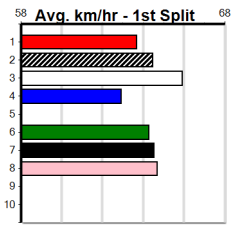

SPORTSBET HT2

Distance: 485m, Race Type: Grade 5 Heat, Total Prizemoney: $3,340
1st: $2,230, 2nd: $690, 3rd: $345, 4th: $75

Watchdog Tips:

0 0 0 0

Bet:

Form Box Weight Dist Track Date Time BON Margin 1st/2nd (Time) PIR Checked Comment W/R Split 1 S/P Grade

1 RED STRAND [5]

F D Mar-21 PINDARI EXPRESS KUMBIA LASS

Trainer: Melissa Fullerton (Red Cliffs)

8th (1) 34.9 485 HOR R8 23-Apr-24 27.87 27.27
7th (2) 34.9 410 HOR R10 07-May-24 23.81 23.12
4th (7) 35.3 425 BEN R12 26-Jul-24 24.37 23.79
1st (7) 35.2 410 HOR R12 06-Aug-24 23.66 23.13

Owner(s): CHAMPAGNE PTN (SYN), S Smith, A Langton

Winnning Boxes

1	2	3	4	5	6	7	8	
1	2					2	1	1
Prize Best				$23,700.00				
Starts				58-7-7-9				
Trk/Dst				23-2-2-3				
APM				$4205				

2 JAYA BALE (NSW)[5]

RF B May-22 CHRISTO BALE HAE ALLEN

Trainer: Daniel Gibbons (Avalon)

5th (2) 29.0 525 MEP R6 17-Jul-24 30.70 29.78
2nd (3) 28.8 520 GEL R7 26-Jul-24 30.21 30.10
4th (8) 29.0 545 BAL R7 31-Jul-24 31.42 30.95
6th (6) 29.1 545 BAL R6 07-Aug-24 31.66 31.06

Owner(s): B Wheeler

Winnning Boxes

1	2	3	4	5	6	7	8
2			2		1		
Prize Best				$19,545.00			
Starts				17-5-3-4			
Trk/Dst				2-0-1-0			
APM				$14666			

3 ZALI KEEPING (NSW)[5]

BK B May-22 MOGAMBO CAITLYN KEEPING

Trainer: David Geall (Lara)

8th (7) 29.2 525 MEA R10 13-Jul-24 31.09 29.89
1st (1) 28.9 515 SAP R7 22-Jul-24 30.21 29.48
6th (8) 28.4 515 SAP R8 29-Jul-24 30.16 29.46
7th (6) 28.8 525 MEA R11 03-Aug-24 30.99 29.82

Owner(s): The Ian Iain's Lunch (SYN), C Hutchison, T Aloisi

Winnning Boxes

1	2	3	4	5	6	7	8
3	3						
Prize Best				$28,650.00			
Starts				23-6-4-3			
Trk/Dst				0-0-0-0			
APM				$11352			

4 CRYMELON COMET [5]

RBD D Apr-19 HAWK ALONE CRYMELON HOLLY

Trainer: Ian Bibby (Warracknabeal)

6th (8) 31.4 410 HOR R11 16-Jul-24 24.23 23.34
4th (7) 31.3 400 MTG R10 25-Jul-24 24.12 23.20
3rd (8) 31.6 400 MTG R7 01-Aug-24 23.59 22.97
4th (7) 31.7 400 MTG R7 08-Aug-24 23.78 23.39

Owner(s): I Bibby

Winnning Boxes

1	2	3	4	5	6	7	8
2	1	4	1	1		2	1
Prize Best				$53,413.57			
Starts				130-12-17-24			
Trk/Dst				38-6-8-5			
APM				$2784			

5 *** VACANT BOX ***

Trainer:

Owner(s):

6 CHANGE OF HABIT [5]

BK D Sep-19 COSMIC RUMBLE MEPUNGA GAL

Trainer: Ross Lyons (Longlea)

1st (6) 30.0 390 BAL R11 19-Jun-24 22.36 21.91
3rd (1) 30.5 410 HOR R12 21-Jul-24 23.72 23.19
2nd (5) 30.0 425 BEN R12 31-Jul-24 24.48 24.14
4th (1) 29.8 485 HOR R8 06-Aug-24 27.76 27.49

Owner(s): LIONS AND TIGERS (SYN), R Lyons, T Mackenzie, B Mackenzie

Winnning Boxes

1	2	3	4	5	6	7	8
1	1		1	3	2	1	2
Prize Best				$28,622.50			
Starts				67-10-11-11			
Trk/Dst				1-0-0-0			
APM				$3304			

ENG SHP 2024-08-12

7 HE SHINES [5]

BK D Jan-22 SHIMA SHINE AMARA LUCY

Trainer: David Kerr (Caldermeade)

4th (3) 32.4 595 SAN R5 18-Jul-24 34.67 34.40
3rd (8) 32.4 515 SAN R11 25-Jul-24 29.65 29.23
1st (8) 32.8 515 SAP R6 29-Jul-24 29.78 29.46
5th (2) 32.0 545 BAL R6 07-Aug-24 31.50 31.06

Owner(s): G Connell

Winnning Boxes

1	2	3	4	5	6	7	8	
1	1					1	2	2
Prize Best				$25,080.00				
Starts				23-7-5-2				
Trk/Dst				0-0-0-0				
APM				$15674				

8 IDYLIC LUTHER [5]

WF D Oct-21 ALLEN DEED PENELOPES CRUZN

Trainer: Chloe Dew (Anakie)

3rd (2) 30.2 515 SAP R12 22-Jul-24 29.66 29.48
4th (3) 30.1 525 MEA R10 27-Jul-24 30.52 30.09
4th (1) 30.3 520 GEL R4 02-Aug-24 30.76 29.95
6th (3) 30.2 515 SAN R3 08-Aug-24 30.03 29.36

Owner(s): C James