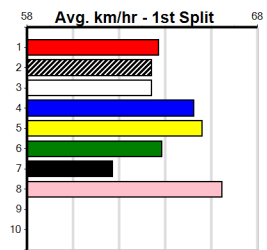

HORSHAM DOORS & GLASS

Distance: 410m, Race Type: Grade 7, Total Prizemoney: $2,925
1st: $1,950, 2nd: $600, 3rd: $300, 4th: $75

Watchdog Tips:

Bet:

Form	Box	Wgt	Dist	Track	Date	Time	BON	Margin	1st/2nd (Time)	PIR	Checked	Comment	WR	Split 1	S/P	Grade

1 RUSTY WHEELS (NSW)[7]

BK Dog Sep-22 Sire: SHIMA SHINE Dam: SALSA MONELLI Trainer: Michael Niele (Berringa)

Owner(s): A Baker
Winning Distances: < 300m (0) 300 - 399m (1) 400 - 499m (0) 500 - 599m (0) 600 - 699m (0) > 700m (0)
Winning Weights: 37.1(1)

5th (2)	37.8	305	MTG	R1	09-Jun-24	18.73	17.77	14.00	ENVIIOUS TO BURN (17.77)					6.40	$4.80	M
2nd (2)	37.1	305	MTG	R2	13-Jun-24	18.23	17.97	0.75L	BAGGED FURY (18.19)					6.12	$4.00	M
4th (1)	37.1	390	WBL	R2	20-Jun-24	22.88	22.27	4.25L	DUKE CABOOM (22.59)	M/55				8.99	$18.70	M
2nd (7)	37.3	400	MTG	R1	27-Jun-24	23.84	23.08	8.50L	REV MICHAEL (23.26)					11.37	$2.50	M
1st (2)	37.1	305	MTG	R1	04-Jul-24	17.98	17.70	3.00L	MANNER OF STRIFE (18.20)	0		SAMP		6.13	$3.00	M
8th (3)	37.2	300	HVL	R3	30-Jul-24	17.69	16.89	5.00L	WALTZING EMBERS (17.35)	S/8				4.48	$6.70	T3-7

Last 3 wins NOT included above

Bx	1st	2nd	3rd	4th	5th	6th	7th	8th
1								
2	1	1		1	1			
3								1
4								
5								
6								
7		1						
8								

Prize						$960.00		
Best						FSH		
Starts						6-1-2-0		
Trk/Dts						0-0-0-0		
APM						768		

2 MOON STROLLER [7]

BK Bitch Dec-21 Sire: COSMIC CHIEF Dam: MISS HEART Trainer: Michael Niele (Berringa)

Owner(s): N Walsh
Winning Distances: < 300m (0) 300 - 399m (0) 400 - 499m (1) 500 - 599m (0) 600 - 699m (0) > 700m (0)
Winning Weights: 30.7(1)

2nd (1)	29.9	400	MTG	R1	23-May-24	23.60	23.17	2.50L	ASTON FIONA (23.41)	0				11.21	$4.20	M
2nd (1)	30.3	400	MTG	R1	06-Jun-24	23.65	23.11	1.5L	TESTED (23.54)					11.02	$2.50	M
1st (1)	30.7	400	MTG	R1	13-Jun-24	23.58	22.99	2.75L	ALL THAT EASY (23.78)	0		SAMP		10.98	$2.80	M
6th (3)	30.5	390	WBL	R9	20-Jun-24	23.16	22.27	9.00L	ASTON TESSA (22.54)	S/86				9.26	$45.30	7
2nd (4)	30.6	400	MTG	R10	27-Jun-24	23.56	23.08	2.00L	MARIONVALE GAL (23.42)					11.17	$4.00	RW
7th (5)	30.8	400	MTG	R5	04-Jul-24	23.91	23.23	10.00	STEVIE'S GIRL (23.23)					11.43	$21.00	RW
4th (7)	30.6	400	MTG	R4	11-Jul-24	24.09	23.27	11.00	RICKI'S BURNER (23.37)					11.46	$31.00	RW
6th (5)	30.4	300	HVL	R3	30-Jul-24	17.55	16.89	3.00L	WALTZING EMBERS (17.35)	M/6				4.25	$44.70	T3-7

Last 3 wins NOT included above

Bx	1st	2nd	3rd	4th	5th	6th	7th	8th
1	1	2						
2	1			1	1			
3				1				
4	1							
5		1			2	3	1	1
6			1		1	2		
7				2	1	1		
8						2		1

Prize						$2005.00		
Best						24.19(7)-16/4/24		
Starts						29-1-5-1		
Trk/Dts						1-0-0-0		
APM						1269