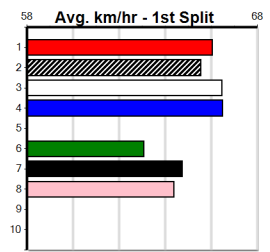

SPORTSBET HT3

Distance: 485m, Race Type: Grade 5 Heat, Total Prizemoney: $3,340
1st: $2,230, 2nd: $690, 3rd: $345, 4th: $75

Watchdog Tips:

Bet:

Table with columns: Form Box, Wgt, Dist, Track, Date, Time, BON, Margin, 1st/2nd (Time), PIR, Checked, Comment, W/R, Split 1, S/P, Grade

MAXIMUM LYN [5]
BK Dog Feb-21 Sire: FERNANDO BALE Dam: MAXIMUM KACK
Owner(s): J Cooper
Trainer: Jordan Cooper (Lethbridge)
Winning Distances: < 300m (0) 300 - 399m (1) 400 - 499m (2) 500 - 599m (2) 600 - 699m (2) > 700m (0)
Winning Weights: 27.1(1) 27.2(1) 27.6(1) 27.7(1) 27.9(1) 28.0(1) 28.2(1)
Box History table and Prize Best Starts table included.

SOLITARY FLICKER [5]
F Dog Aug-21 Sire: HARD STYLE RICO Dam: FAUN FLAME
Owner(s): Big Three (SYN), M Dennis, B Wright, M Bolger
Trainer: Carol Jackson (Neilborough)
Winning Distances: < 300m (0) 300 - 399m (4) 400 - 499m (2) 500 - 599m (0) 600 - 699m (0) > 700m (0)
Winning Weights: 35.2(1) 35.4(2) 35.5(1) 35.9(2)
Box History table and Prize Best Starts table included.

FOR PETE'S SAKE [5]
BK Dog Apr-22 Sire: FERNANDO BALE Dam: MY AMERICAN GIRL
Owner(s): SPARKLE AND FADE (SYN), J Paraskevas, A Paraskevas
Trainer: Andrew Paraskevas (Pearcedale)
Winning Distances: < 300m (0) 300 - 399m (1) 400 - 499m (5) 500 - 599m (0) 600 - 699m (0) > 700m (0)
Winning Weights: 35.2(1) 35.3(3) 35.4(1) 35.5(1)
Box History table and Prize Best Starts table included.

OX THE MAN [5]
BK Dog Aug-20 Sire: MY REDEEMER Dam: SHOUT OUT LOUD
Owner(s): Send It (SYN), T Downie, S O'connor, B Brown
Trainer: Brian Brown (Axedale)
ENG BEN 2024-08-09
Winning Distances: < 300m (0) 300 - 399m (4) 400 - 499m (8) 500 - 599m (7) 600 - 699m (0) > 700m (0)
Winning Weights: 33.5(1) 33.6(1) 33.7(1) 33.8(1) 33.9(2) 34.0(1) 34.1(1) 34.2(1) 34.3(1) 34.4(2) 34.5(1) 34.6(1) 34.7(1)
Box History table and Prize Best Starts table included.

*** VACANT BOX ***
Sire: Dam:
Owner(s):
Trainer:
Winning Distances: < 300m (0) 300 - 399m (0) 400 - 499m (0) 500 - 599m (0) 600 - 699m (0) > 700m (0)
Winning Weights:
Box History table included.

1

2

3

4

5