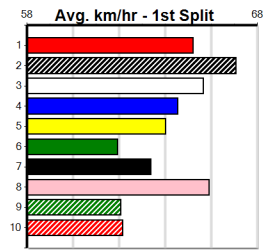

WEBBICON MARINE

Distance: 410m, Race Type: Grade 5, Total Prizemoney: $2,925
1st: $1,950, 2nd: $600, 3rd: $300, 4th: $75

Watchdog Tips:

Bet:

Form Box	Wgt	Dist	Track	Date	Time	BON	Margin	1st/2nd (Time)	PIR	Checked	Comment	WR	Split 1	S/P	Grade

BRIDGEWATER BOB [5]
BK Dog May-21 Sire: BERNARDO Dam: SPIRITED BINGLE Trainer: Michael Niele (Berringa)
Owner(s): M Niele
Winning Distances: < 300m (0) 300 - 399m (4) 400 - 499m (6) 500 - 599m (0) 600 - 699m (0) > 700m (0)
Winning Weights: 32.3(1) 32.4(1) 32.9(1) 33.0(1) 33.6(2) 33.8(1) 33.9(1) 34.1(1) 34.2(1)

3rd (2)	34.0	400	MTG	R5	25-Apr-24	23.54	23.19	2.00L PAW SOME SHADE (23.40)	10.96						$4.60 RW
2nd (1)	34.0	400	MTG	R6	09-May-24	23.18	23.01	1.5L KATONI (23.07)	10.90						$7.00 RW
2nd (4)	33.9	400	MTG	R7	16-May-24	23.46	22.84	1.75L CADILLAC GIRL (23.33)	10.94						$5.50 RW
1st (4)	33.9	390	WBL	R11	20-May-24	22.62	22.43	0.75L SUTTON'S SKY (22.68)	8.56	Q/11		SW			$4.70 5
1st (4)	33.6	400	MTG	R7	06-Jun-24	23.12	23.11	2.50L BOURNE NANCY (23.30)	10.65						$8.00 RW
4th (5)	33.4	390	WBL	R12	20-Jun-24	22.42	22.27	2.25L BRIGHT MOON (22.27)	8.57	Q/22					$14.60 5
3rd (7)	33.6	400	MTG	R11	30-Jun-24	23.30	22.96	2.00L ARGYLE KINLOCH (23.16)	10.75						$2.60 6
3rd (8)	33.2	390	WBL	R10	25-Jul-24	22.75	22.11	7.00L MYOLA NICK (22.29)	8.74	Q/22					$19.80 5

Last 3 wins NOT included above

1st (3)	33.8	390	BAL	R11	22-Nov-23	22.62	21.74	0.25L ELECTRA GLIDE (22.63)	Q/11			SW			8.41 $25.60 5
1st (3)	34.1	400	MTG	R6	14-Dec-23	23.47	23.03	2.25L SINS TO BURN (23.63)	0						10.79 $2.60 RW
1st (1)	34.2	400	MTG	R8	25-Jan-24	23.45	23.17	0.75L SEASONAL (23.49)	10.93						$2.80 RW

Box History

Bx	1st	2nd	3rd	4th	5th	6th	7th	8th
1	1	3	1					
2			1		1			1
3	3							
4	3	1	1	2				
5	1		3			2		1
6		3	2					1
7		1	2	3	1	1	1	1
8	2	2	1	1	1	1	1	1

Prize Best Starts Trk/Dts APM: $12660.00 FSH 48-10-10-6 0-0-0-0 2959

TALKIN' BLUEY [5]
BK Dog Dec-21 Sire: RAW ABILITY Dam: KRAKEN BAM BAM Trainer: Caitlin Hartigan (Haven)
Owner(s): W Hartigan
Winning Distances: < 300m (0) 300 - 399m (0) 400 - 499m (3) 500 - 599m (0) 600 - 699m (0) > 700m (0)
Winning Weights: 32.5(1) 32.6(1) 32.7(1)

7th (2)	32.5	410	HOR	R3	30-Apr-24	24.24	23.20	9.50L ZAPPER BALE (23.59)	Q/67						10.63 $5.10 7
2nd (5)	32.6	410	HOR	R2	21-May-24	23.50	23.21	1.00L TRESPASSING (23.45)	Q/11						10.31 $8.20 7
1st (2)	32.6	410	HOR	R2	11-Jun-24	23.60	23.42	5.00L MALA ANGEL (23.93)	Q/11						10.34 $3.40 X67
2nd (6)	32.8	410	HOR	R4	25-Jun-24	23.50	23.07	0.50L GENESIS BALE (23.47)	M/11						10.50 $4.30 6G
4= (4)	32.6	410	HOR	R2	02-Jul-24	23.89	23.04	3.25L LEGGETT BALE (23.67)	Q/33						10.61 $6.10 X67
5th (4)	32.8	410	HOR	R10	13-Jul-24	23.94	23.35	8.50L LILYDALE (23.35)	M/33						10.48 $3.20 6G
3rd (6)	32.7	410	HOR	R3	21-Jul-24	23.81	23.19	4.25L ELK (23.53)	M/32						10.65 $4.30 6G
1st (4)	32.7	410	HOR	R3	06-Aug-24	23.66	23.13	0.75L NATALIE BALE (23.71)	Q/21			SW			10.47 $6.40 6G

Last 3 wins NOT included above

1st (4)	32.5	410	HOR	R1	27-Feb-24	23.54	23.07	3.25L BETSY ROSE (23.75)	Q/11						10.39 $14.10 M

Box History

Bx	1st	2nd	3rd	4th	5th	6th	7th	8th
1								
2	1		1					1
3				1				
4	2			1	1			
5		1						1
6		1	1					
7								1
8								

Prize Best Starts Trk/Dts APM: $7352.50 FSH 23.31(2)-29/3/24 13-3-2-2 13-3-2-2 5446