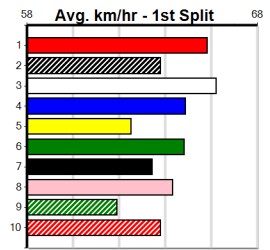

CHS GROUP

Distance: 410m, Race Type: Grade 6, Total Prizemoney: $2,925
1st: $1,950, 2nd: $600, 3rd: $300, 4th: $75

Watchdog Tips:

Bet:

Form Box	Wgt	Dist	Track	Date	Time	BON	Margin	1st/2nd (Time)	PIR	Checked	Comment	WR	Split 1	S/P	Grade

1

NATALIE BALE (NSW)[6]
BK Bitch May-22 Sire: CHRISTO BALE Dam: HAE ALLEN Trainer: Rebecca Gibbons (Avalon)
Owner(s): B Wheeler
Winning Distances: < 300m (0) 300 - 399m (0) 400 - 499m (2) 500 - 599m (0) 600 - 699m (0) > 700m (0)
Winning Weights: 28.3(1) 28.6(1)

4th (6)	28.0	390	BAL	R9	19-Jun-24	22.51	21.91	3.5L FLYING PETAL (22.26)	S/63	.	.	.	8.74	$2.90	X67
2nd (7)	28.0	400	GEL	R10	28-Jun-24	22.56	22.38	2.75L SERIAL STICKER (22.38)	Q/22	.	.	.	8.31	$4.50	X67
4th (3)	27.8	400	GEL	R10	05-Jul-24	23.05	22.48	7.00L PUNCHY (22.58)	M/43	.	.	.	8.64	$2.30	X67
2nd (4)	28.1	400	GEL	R4	12-Jul-24	22.68	22.51	0.50L SCOTLAND YARD (22.66)	M/22	.	.	.	8.47	$5.30	X67
2nd (6)	28.2	400	GEL	R9	19-Jul-24	22.67	22.49	2.75L ZIPPING CLOONEY (22.49)	M/22	.	.	.	8.40	$1.70	RW
4th (8)	28.5	400	GEL	R10	26-Jul-24	23.17	22.39	9.50L ASTON ZINGARA (22.54)	S/44	.	.	.	8.63	$2.50	RW
4th (3)	28.5	390	WBL	R4	01-Aug-24	22.71	21.93	7.50L INTUITIVE (22.20)	M/74	.	.	.	8.94	$2.10	6G
2nd (6)	29.0	410	HOR	R3	06-Aug-24	23.71	23.13	0.75L TALKIN' BLUEY (23.66)	Q/12	.	.	.	10.46	$2.50	6G

Last 3 wins NOT included above

1st (4)	28.6	400	GEL	R2	23-May-24	22.43	22.37	12.00 SICILY (23.24)	Q/11	.	SW	.	8.37	$1.20	M
1st (1)	28.3	400	GEL	R9	01-Jun-24	22.75	22.41	2.75L MALA ANGEL (22.93)	M/11	.	.	.	8.47	$1.30	X67

Box History

Bx	1st	2nd	3rd	4th	5th	6th	7th	8th
1	1							
2								
3								
4				3				
5	1	1						
6		2		1				
7		1						
8				1		1		

Prize Best Starts Trk/Dts APM $6405.00 23.71(6)-6/8/24 12-2-4-0 2-0-1-0 4773

2

ASTON FARRELL [6]
WF Dog Jan-22 Sire: FERNANDO BALE Dam: ASTON ULTRA Trainer: Glenn Campbell (Anakie)
Owner(s): R Borda
Winning Distances: < 300m (0) 300 - 399m (2) 400 - 499m (0) 500 - 599m (0) 600 - 699m (0) > 700m (0)
Winning Weights: 32.0(2)

5th (2)	32.3	390	BAL	R3	04-May-24	22.81	22.27	7.00L QUEEN SHAKA (22.32)	M/64	.	.	.	8.74	$10.60	7
5th (2)	32.5	390	WBL	R3	13-May-24	22.73	22.34	2.50L YAALA JUNIOR (22.57)	M/66	.	.	.	8.99	$19.20	7
3rd (6)	31.9	390	WBL	R3	17-Jun-24	22.83	22.51	3.25L STEP ON AIR (22.61)	S/53	.	.	.	8.87	$12.70	7
4th (6)	32.0	390	WBL	R4	24-Jun-24	23.10	22.13	10.00 SENSES FAIL (22.43)	M/44	.	.	.	9.02	$18.20	7
2nd (2)	32.1	390	WBL	R3	15-Jul-24	22.79	22.62	0.75L PAW PAVLOV (22.75)	M/11	.	.	.	8.76	$7.50	7
6th (7)	31.8	390	WBL	R3	22-Jul-24	23.20	22.22	1.5L MANA'S WAY (23.10)	S/22	.	.	.	8.93	$7.10	7
1st (1)	32.0	390	WBL	R2	29-Jul-24	22.65	22.35	0.50L HALF PAST TWELVE (22.67)	M/12	.	.	.	8.75	$14.00	7
3rd (7)	32.4	390	BAL	R3	05-Aug-24	22.93	22.44	4.25L JEROME (22.65)	S/54	.	.	.	8.83	$10.20	T3-RW

Last 3 wins NOT included above

1st (1)	32.0	390	BAL	R2	02-Oct-23	22.40	22.14	2.50L HAMMER TO FALL (22.57)	M/11	.	.	.	8.58	$2.50	T3-M

Box History

Bx	1st	2nd	3rd	4th	5th	6th	7th	8th
1	2							1
2		2			3			1
3					1	1		
4	1							1
5			2	3				1
6		1	1	1				1
7		1	2	2	1	1		
8			1					1

Prize Best Starts Trk/Dts APM $4600.00 24.44(6)-9/2/24 32-2-4-6 1-0-0-0 2452