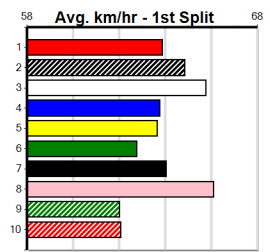

SHIMA SHINE AT STUD

Distance: 410m, Race Type: Grade 5, Total Prizemoney: $2,925
1st: $1,950, 2nd: $600, 3rd: $300, 4th: $75

Watchdog Tips:

Bet:

Form	Box	Wgt	Dist	Track	Date	Time	BON	Margin	1st/2nd (Time)	PIR	Checked	Comment	WR	Split 1	S/P	Grade

HE'S GOT SWAG [5]

BK Dog Nov-20 Sire: FERNANDO BALE Dam: DREAMY EYES
Owner(s): R Kenworthy
Trainer: Ronald Kenworthy (Spring Gully)
Winning Distances: < 300m (0) 300 - 399m (3) 400 - 499m (2) 500 - 599m (0) 600 - 699m (0) > 700m (0)
Winning Weights: 29.2(1) 30.3(2) 30.4(1) 30.5(1)

6th (7)	30.0	450	SHP	R11	03-Jun-24	25.95	24.99	10.00	WEST ON STROBE (25.27)	M/666	.	.	.	6.91	$38.20	X45
4th (5)	30.0	410	HOR	R12	11-Jun-24	24.06	23.42	7.00L	DISGUISE (23.59)	M/77	.	VO	W	11.09	$33.10	5
6th (5)	30.0	300	HVL	R12	07-Jul-24	17.33	16.75	6.00L	GLORIOUS GLORY (16.92)	M/5	.	.	.	4.07	$47.80	5
6th (1)	29.5	300	HVL	R9	10-Jul-24	17.25	16.99	3.75L	SARAH STARFISH (16.99)	M/7	.	.	.	4.07	$42.60	T3-5
2nd (8)	29.4	410	HOR	R11	21-Jul-24	23.66	23.19	2.75L	SLEEK BLAZER (23.48)	M/34	.	.	.	10.64	$4.90	5NP
5th (3)	29.1	400	WGL	R12	26-Jul-24	23.43	22.65	3.75L	BRAEMAR CORA (23.18)	M/53	.	.	.	8.53	$10.10	5
3rd (8)	29.4	425	BEN	R4	31-Jul-24	24.37	24.14	3.25L	RABADA (24.15)	M/533	.	.	.	6.69	$3.30	X45
2nd (5)	29.2	410	HOR	R11	06-Aug-24	23.58	23.13	1.75L	RIPPER RILEY (23.46)	M/43	.	.	.	10.69	$15.90	5

Last 3 wins NOT included above

1st (7)	30.3	300	HVL	R2	09-Apr-23	17.13	16.60	0.25L	ILIOPSOAS (17.15)	M/3	.	.	.	3.94	$5.70	X67
1st (3)	30.3	410	HOR	R9	25-Apr-23	23.53	23.09	1.5L	OUR RUBY (23.63)	M/54	.	.	.	10.57	$5.70	RW
1st (3)	30.4	385	SHP	R4	27-Apr-23	21.80	21.80	3.75L	REIKO CLOONEY (22.05)	M/11	.	SW	.	8.27	$2.30	T3-5

Box History

Bx	1st	2nd	3rd	4th	5th	6th	7th	8th
1	1	3	2	1	1	1		
2	1	4	1	2	1	2		
3	2			3	1	1	1	
4	1	2	2	1	2	1		
5	2	1	3	1	1	1	1	
6	1	4	1		2			
7	1	2	1		1			
8		4	2	3	2		1	1

Prize Best Starts Trk/Dts APM: $27205.00, 23.40(4)-28/8/23, 71-5-16-14, 13-1-4-3, 3649