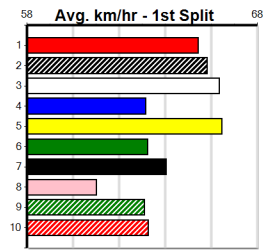

6

7

8

9

10

WARRACK BUTCHERY

Distance: 410m, Race Type: Grade 5, Total Prizemoney: \$2,925
1st: \$1,950, 2nd: \$600, 3rd: \$300, 4th: \$75

Watchdog Tips: