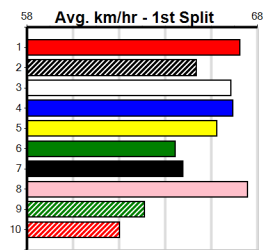

LOCKS CONSTRUCTIONS

Distance: 410m, Race Type: Mixed 4/5, Total Prizemoney: $3,360
1st: $2,250, 2nd: $690, 3rd: $345, 4th: $75

Watchdog Tips:

Bet:

Form Box	Wgt	Dist	Track	Date	Time	BON	Margin	1st/2nd (Time)	PIR	Checked	Comment	WR	Split 1	S/P	Grade

LIGHTNING JEDDA [5]

BK Bitch Jan-22 Sire: BERNARDO Dam: MY GAL PENNY
Owner(s): Otb Jedda (SYN), S Robison, M Willoughby, A Oliver, T Stevens, A Armfield, D Mociak, A Robisor
Winning Distances: < 300m (0) 300 - 399m (0) 400 - 499m (4) 500 - 599m (0) 600 - 699m (0) > 700m (0)
Winning Weights: 27.5(1) 27.6(1) 27.8(1) 27.9(1)

2nd (6)	27.6	515	SAN	R7	14-Mar-24	29.72	29.27	3.25L PEAKY BOO (29.51)	M/1122	.	.	.	5.10	$20.20	SH
5th (5)	27.4	515	SAN	R8	21-Mar-24	29.86	29.27	5.00L CRUISING DEBBIE (29.52)	M/4344	.	.	.	5.15	$19.20	SSF
1st (3)	27.5	485	HOR	R5	27-Mar-24	27.09	26.95	0.50L IDYLLIC LUTHER (27.11)	Q/1111	.	.	.	6.53	$2.60	RWH
6th (8)	27.9	485	HOR	R5	02-Apr-24	27.88	27.16	9.00L UNDERWAY (27.28)	Q/344	.	.	.	6.57	$4.50	RWF
1st (5)	27.6	485	HOR	R9	09-Apr-24	27.59	27.53	1.5L HAD A MISCHIEF (27.68)	Q/111	.	.	.	6.58	$1.20	RW
4th (4)	27.6	485	HOR	R8	16-Apr-24	27.58	27.48	1.5L JETSTREAM ICON (27.48)	M/555	.	.	.	6.69	$5.80	X45
3rd (2)	27.4	515	SAN	R3	25-Apr-24	29.90	29.24	8.50L FUNNY OLD FELLOW (29.31)	M/4223	.	.	.	5.17	$6.10	5H
4th (5)	27.4	410	HOR	R7	30-Apr-24	23.68	23.20	7.00L RIVIERA BALE (23.20)	M/45	.	.	.	10.63	$2.80	X45

Last 3 wins NOT included above

1st (6)	27.9	410	HOR	R1	06-Feb-24	23.29	23.08	6.50L BETSY ROSE (23.71)	Q/11	.	.	.	10.21	$3.10	M
1st (4)	27.8	410	HOR	R2	13-Feb-24	23.21	22.92	1.00L VINCENT BALE (23.27)	Q/11	.	.	SW	10.21	$17.20	SH

Box History

Bx	1st	2nd	3rd	4th	5th	6th	7th	8th
1								
2	1	1	1	1				
3	1	1						
4	1			1				
5	1			1	1			1
6	1	1		1	1			
7								
8						1		

Prize Best Starts Trk/Dts APM: $13965.00, 23.21(4)-13/2/24, 16-4-3-1, 4-2-1-0, 5249

TASTE OF HELL [5]

BK Dog May-22 Sire: FERNANDO BALE Dam: EYE WILL REIGN
Owner(s): SPARKLE AND FADE (SYN), J Paraskevas, A Paraskevas
Winning Distances: < 300m (0) 300 - 399m (3) 400 - 499m (2) 500 - 599m (0) 600 - 699m (0) > 700m (0)
Winning Weights: 32.2(2) 32.5(2) 33.0(1)

F (5)	32.3	460	WGL	R9	07-May-24	0.00	26.07	BLUEBELLE COLOUR (26.10)	VO	.	.	.	$11.50	6G	
1st (1)	32.5	395	TRA	R9	31-May-24	22.41	22.06	2.50L NEENA BALE (22.58)	S/411	.	SW	.	3.85	$1.30	RW
4th (4)	32.2	390	WBL	R5	27-Jun-24	22.72	22.05	9.00L EXPLOSIVE DEBT (22.09)	M/55	.	.	.	9.11	$11.80	5
5th (7)	32.4	485	HOR	R4	02-Jul-24	27.82	27.06	7.50L IDYLLIC JAMES (27.33)	M/545	.	.	.	6.78	$11.00	RWH
4th (6)	32.4	300	HVL	R10	14-Jul-24	17.12	16.69	3.5L CHAVERO (16.87)	M/7	.	.	.	4.12	$3.80	RWH
1st (8)	32.5	350	HVL	R6	19-Jul-24	19.37	18.99	0.50L CHALLIS CANDY (19.40)	M/3	.	.	.	6.60	$4.50	5
2nd (2)	32.8	300	HVL	R10	31-Jul-24	16.78	16.68	0.75L RIENDO (16.73)	M/3	.	.	.	4.02	$5.40	5
1st (6)	33.0	300	HVL	R3	04-Aug-24	16.80	16.80	0.25L LOOKS LIKE MAGIC (16.81)	M/3	.	SW	.	4.03	$4.20	5

Last 3 wins NOT included above

1st (2)	32.2	410	HOR	R1	23-Apr-24	23.39	23.26	1.5L HENRY BALE (23.49)	Q/11	.	.	.	10.49	$1.50	M
1st (8)	32.2	410	HOR	R4	30-Apr-24	23.57	23.20	1.25L JED'S MEMORY (23.65)	M/31	.	.	.	10.42	$2.20	X67

Box History

Bx	1st	2nd	3rd	4th	5th	6th	7th	8th
1	1							
2	1	2						
3						1		
4			1	1				
5								
6	1			1				
7					1			
8	2							

Prize Best Starts Trk/Dts APM: $11010.00, 23.39(2)-23/4/24, 13-5-2-1, 2-0-0-0, 8295