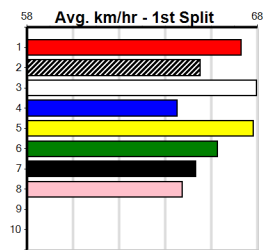

ON-SITE ENGINEERING

Distance: 410m, Race Type: Mixed 3/4, Total Prizemoney: $3,360
1st: $2,250, 2nd: $690, 3rd: $345, 4th: $75

Watchdog Tips:

Bet:

Form Box	Wgt	Dist	Track	Date	Time	BON	Margin	1st/2nd (Time)	PIR	Checked	Comment	WR	Split 1	S/P	Grade

1 ANOTHER HOUDINI [4]

F Bitch Sep-21 Sire: BERNARDO Dam: CLOSE ENOUGH Trainer: Peter Carter (Horsham)

Owner(s): P Carter
Winning Distances: < 300m (0) 300 - 399m (0) 400 - 499m (5) 500 - 599m (0) 600 - 699m (0) > 700m (0)
Winning Weights: 28.0(2) 28.4(1) 28.8(1) 29.1(1)

2nd (3)	28.6	485	HOR	R5	08-Mar-24	27.33	26.75	4.00L BLACK OMBRE (27.07)	Q/222	.	.	.	6.61	$4.50	RWF
1st (1)	28.4	485	HOR	R8	19-Mar-24	27.14	27.14	2.50L BLACK VIPER (27.31)	Q/111	.	SW	.	6.54	$3.60	X45
3rd (8)	28.5	485	HOR	R8	27-Mar-24	27.26	26.95	4.50L AUNT VIRGINIA (26.95)	M/343	.	.	.	6.67	$4.50	X45
5th (3)	27.8	515	SAP	R7	07-Apr-24	30.62	29.34	15.00 GRAND TOURER (29.60)	M/2466	.	.	.	5.18	$3.40	5H
5th (8)	27.7	525	MEA	R10	08-Jun-24	30.66	29.80	11.00 BLUE KERMARO (29.95)	M/1444	.	.	.	5.17	$11.30	5
5th (3)	27.6	525	MEP	R6	12-Jun-24	30.41	29.89	4.50L IRISH NIKKI (30.11)	Q/2222	.	VO	.	5.11	$24.10	5H
4th (5)	27.5	525	MEP	R8	19-Jun-24	30.48	30.06	5.50L MICHALIS (30.12)	Q/3333	.	.	.	5.12	$9.80	5
3rd (2)	28.2	410	HOR	R6	06-Aug-24	23.35	23.13	3.25L TOMMY TEQUILA (23.13)	M/33	.	.	.	10.40	$5.50	4

Last 3 wins NOT included above

1st (5)	28.0	410	HOR	R2	01-Aug-23	23.29	22.90	5.50L SHE'S ALL GRACE (23.66)	M/11	.	SW	.	10.31	$2.00	7
1st (1)	28.0	410	HOR	R4	25-Aug-23	23.35	23.06	2.50L JUNKYARD PRINCE (23.52)	M/11	.	.	.	10.41	$2.60	6G
1st (4)	28.8	410	HOR	R11	19-Dec-23	23.75	23.24	0.75L KRAKEN CANDY (23.79)	M/22	.	.	.	10.33	$4.10	5

Box History

Bx	1st	2nd	3rd	4th	5th	6th	7th	8th
1	2						1	
2			1		1			
3		2			1	3		
4	1				1			
5	1		1	2				
6	1							
7		1						
8		2	1	1	1			

Prize Best $18320.00
Starts 23.29(5)-1/8/23
Trk/Dts 23-5-5-3
APM 10-4-2-2
4158