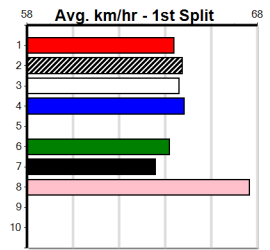

SPORTSBET HT1

Distance: 485m, Race Type: Grade 5 Heat, Total Prizemoney: $3,340
1st: $2,230, 2nd: $690, 3rd: $345, 4th: $75

Watchdog Tips:

Bet:

Table with columns: Form Box, Wgt, Dist, Track, Date, Time, BON, Margin, 1st/2nd (Time), PIR, Checked, Comment, WR, Split 1, S/P, Grade

CRACKERJACK BULL [5]
BEF Dog Feb-21 Sire: FERNANDO BALE Dam: MAXIMUM KACK
Owner(s): J Cooper
Trainer: Jordan Cooper (Lethbridge)
Winning Distances: < 300m (0) 300 - 399m (0) 400 - 499m (14) 500 - 599m (6) 600 - 699m (0) > 700m (0)
Winning Weights: 29.2(1) 29.5(1) 29.6(1) 29.7(2) 29.8(3) 29.9(1) 30.2(1) 30.3(1) 30.4(2) 30.5(4) 30.6(2) 30.7(1)
Box History table and Prize Best Starts table included.

YASH BALE (NSW)[5]
BD Dog May-22 Sire: CHRISTO BALE Dam: QUINA BALE
Owner(s): B Wheeler
Trainer: Daniel Gibbons (Avalon)
Winning Distances: < 300m (0) 300 - 399m (0) 400 - 499m (3) 500 - 599m (2) 600 - 699m (0) > 700m (0)
Winning Weights: 35.9(1) 36.0(1) 36.3(1) 36.4(1) 36.5(1)
Box History table and Prize Best Starts table included.

WRONG BIAS [5]
WF Dog Aug-21 Sire: FERNANDO BALE Dam: CAPTAIN JACKIE
Owner(s): A Connell
Trainer: David Kerr (Caldermeade)
Winning Distances: < 300m (0) 300 - 399m (5) 400 - 499m (11) 500 - 599m (0) 600 - 699m (0) > 700m (0)
Winning Weights: 28.6(3) 28.8(5) 28.9(4) 29.0(2) 29.2(1) 29.6(1)
Box History table and Prize Best Starts table included.

ORSON FURY [5]
BD Dog Apr-21 Sire: ORSON ALLEN Dam: COME ON CHARLIZE
Owner(s): I Bibby
Trainer: Ian Bibby (Warracknabeal)
Winning Distances: < 300m (0) 300 - 399m (0) 400 - 499m (6) 500 - 599m (0) 600 - 699m (0) > 700m (0)
Winning Weights: 29.7(1) 29.8(1) 30.0(1) 30.2(1) 30.6(2)
Box History table and Prize Best Starts table included.

*** VACANT BOX ***
Sire: Dam:
Owner(s):
Trainer:
Winning Distances: < 300m (0) 300 - 399m (0) 400 - 499m (0) 500 - 599m (0) 600 - 699m (0) > 700m (0)
Winning Weights:
Box History

1

2

3

4

5