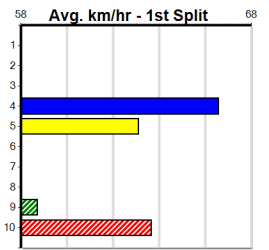

1

2:24PM

(VIC time)

Distance: 410m, Race Type: Maiden, Total Prizemoney: $2,535
1st: $1,680, 2nd: $520, 3rd: $260, 4th: $75

Watchdog Tips: ☐ ☐ ☐ ☐ ☐ **Bet:**

Form Box	Wgt	Dist	Track	Date	Time	BON	Margin	1st/2nd (Time)	PIR	Checked	Comment	WR	Split 1	S/P	Grade

1

BLUE VISTA [M]
BE Bitch Apr-22 Sire: FERNANDO BALE Dam: ORIGAMI ANGEL
Owner(s): CHAMPAGNE PTN (SYN), S Smith, A Langton
Winning Distances: < 300m (0) 300 - 399m (0) 400 - 499m (0) 500 - 599m (0) 600 - 699m (0) > 700m (0)
Winning Weights:

Bx	1st	2nd	3rd	4th	5th	6th	7th	8th
1								
2								
3								
4								
5								
6								
7								
8								

Last 3 wins NOT included above

Prize Best	$0.00
Starts	0-0-0-0
Trk/Dts	0-0-0-0
APM	0

Trainer: Heather Baxter (Murtoa)

2

LEKTRA NELSON [M]
BK Dog Oct-22 Sire: FERAL FRANKY Dam: LEKTRA RAINBOW
Owner(s): P Lenehan
Winning Distances: < 300m (0) 300 - 399m (0) 400 - 499m (0) 500 - 599m (0) 600 - 699m (0) > 700m (0)
Winning Weights:

Bx	1st	2nd	3rd	4th	5th	6th	7th	8th
1								
2								
3								
4								
5								
6								
7								
8								

Last 3 wins NOT included above

Prize Best	$0
Starts	0-0-0-0
Trk/Dts	0-0-0-0
APM	0

Trainer: Philip Lenehan (Toolong)

3

BOMBARDA MAXIMA [M]
RF Dog Jan-23 Sire: BERNARDO Dam: SLINGSHOT GYPSY
Owner(s): J Ferguson
Winning Distances: < 300m (0) 300 - 399m (0) 400 - 499m (0) 500 - 599m (0) 600 - 699m (0) > 700m (0)
Winning Weights:

Bx	1st	2nd	3rd	4th	5th	6th	7th	8th
1								
2								
3								
4						1		
5								
6								
7								
8								

Last 3 wins NOT included above

Prize Best	$0.00
Starts	25.44(3)-6/8/24
Trk/Dts	1-0-0-0
APM	1-0-0-0

Trainer: Daniel Gibbons (Avalon)

4

SUNTORY LISA [M]
BK Bitch Oct-22 Sire: TOMMY SHELBY Dam: KUMBIA LASS
Owner(s): CHAMPAGNE PTN (SYN), S Smith, A Langton
Winning Distances: < 300m (0) 300 - 399m (0) 400 - 499m (0) 500 - 599m (0) 600 - 699m (0) > 700m (0)
Winning Weights:

Bx	1st	2nd	3rd	4th	5th	6th	7th	8th
1								
2						1		
3								
4								
5								
6					1			
7								
8	1							

Last 3 wins NOT included above

Prize Best	$595.00
Starts	24.10(8)-6/8/24
Trk/Dts	3-0-1-0
APM	595

Trainer: Heather Baxter (Murtoa)

5

FLYING TULLY (NSW)[M]
BK Bitch Feb-22 Sire: FLYING RICCIARDO Dam: NICCALI
Owner(s): V Millington
Winning Distances: < 300m (0) 300 - 399m (0) 400 - 499m (0) 500 - 599m (0) 600 - 699m (0) > 700m (0)
Winning Weights:

Bx	1st	2nd	3rd	4th	5th	6th	7th	8th
1								
2								
3								
4								
5								
6								
7								
8								

Last 3 wins NOT included above

Prize Best	$260.00
Starts	24.29(1)-6/8/24
Trk/Dts	1-0-0-1
APM	260

Trainer: Nathan Jenner (Mt Cole)