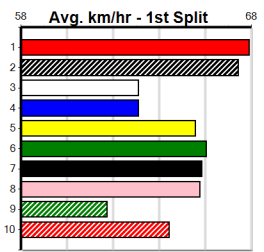

Horsham
10
5:30PM
(VIC time)

WATTS PRICE ACCOUNTANTS

Distance: 410m, Race Type: Grade 5, Total Prizemoney: $2,925
1st: $1,950, 2nd: $600, 3rd: $300, 4th: $75

Watchdog Tips: ☐ ☐ ☐ ☐ ☐

Bet: ☐ ☐ ☐ ☐ ☐

Form Box Wgt Dist Track Date Time BON Margin 1st/2nd (Time) PIR Checked Comment W/R Split 1 S/P Grade

1

POSIE YOU PEST [5]
BD Bitch Jan-22 Sire: ALLEN DEED Dam: RIXY YA PEST
Owner(s): M Wright Trainer: Madison Hunt (Cudgee)
Winning Distances: < 300m (0) 300 - 399m (3) 400 - 499m (1) 500 - 599m (0) 600 - 699m (0) > 700m (0)
Winning Weights: 25.2(1) 25.3(1) 25.4(1) 25.5(1)

Bx	1st	2nd	3rd	4th	5th	6th	7th	8th
1					1		1	1
2	1	3	1		1	1	1	
3					1			1
4	1					1		
5		1	1					
6	1	1						
7	1		1					
8					1			

Prize Best Starts Trk/Dts APM $9160.00 23.63(5)-13/7/24 23-4-5-3 3-0-1-1 6284

2

GIZMO'S GIRL [5]
BD Bitch Aug-21 Sire: HARD STYLE RICO Dam: FAUN FLAME
Owner(s): CCL (SYN), C Jackson, C Taylor, L Taylor Trainer: Cameron Taylor (Neilborough)
Winning Distances: < 300m (0) 300 - 399m (5) 400 - 499m (0) 500 - 599m (0) 600 - 699m (0) > 700m (0)
Winning Weights: 28.6(1) 28.9(1) 29.2(2) 29.6(1)

Bx	1st	2nd	3rd	4th	5th	6th	7th	8th
1		1			1			
2	1							
3			1			2		
4	1			1				
5		1		1	1			
6		2				1	1	1
7	2	1	1	2			2	
8	1			1				

Prize Best Starts Trk/Dts APM $13185.00 23.30(8)-16/1/24 26-5-5-2 4-0-0-0 2556

3

ZARUDE BALE (NSW)[5]
LTBD Dog Apr-21 Sire: FERAL FRANKY Dam: DYNA CARMEN
Owner(s): B Wheeler Trainer: Robert Camilleri (Lara)
Winning Distances: < 300m (0) 300 - 399m (2) 400 - 499m (1) 500 - 599m (0) 600 - 699m (0) > 700m (0)
Winning Weights: 31.7(1) 31.8(1) 31.9(1)

Bx	1st	2nd	3rd	4th	5th	6th	7th	8th
1		1			1			
2	1							
3			1			2		
4	1			1				
5		1		1	1			1
6	1	1				1		
7			2	1		1		
8	1			2				

Prize Best Starts Trk/Dts APM $9770.00 23.31(1)-23/1/24 17-3-3-4 2-0-1-0 2014

4

PAW MARVEL (NSW)[5]
WBK Dog Aug-22 Sire: NEED MY MONEYNOW Dam: FORTUNA BALE
Owner(s): L Harris Trainer: Luke Harris (Devon Meadows)
Winning Distances: < 300m (0) 300 - 399m (0) 400 - 499m (3) 500 - 599m (0) 600 - 699m (0) > 700m (0)
Winning Weights: 29.7(1) 29.8(1) 30.5(1)

Bx	1st	2nd	3rd	4th	5th	6th	7th	8th
1			1					
2				1				1
3			1					
4	1					1		
5				1				
6		2		1				
7	2						1	
8				1				1

Prize Best Starts Trk/Dts APM $4390.00 23.78(6)-7/5/24 16-3-2-1 2-0-1-0 3752

5

PROPERTY MOGUL [5]
BK Bitch Jun-21 Sire: ASTON DEE BEE Dam: ACOUSTIC LEE
Owner(s): N Walsh Trainer: Michael Niele (Berringa)
Winning Distances: < 300m (0) 300 - 399m (0) 400 - 499m (8) 500 - 599m (3) 600 - 699m (0) > 700m (0)
Winning Weights: 26.7(1) 26.9(1) 27.0(1) 27.2(2) 27.3(3) 27.4(1) 27.5(2)

Bx	1st	2nd	3rd	4th	5th	6th	7th	8th
1	1	1	1	2	1	4		1
2	1	2	1	1				
3	3	2	1	1	1	1		
4	1	1	1	4		1		
5				2				
6	1	1	2	1	2	1		1
7	1	1	1	2	1	1		
8	3	1	1		1	1	4	

Prize Best Starts Trk/Dts APM $26485.00 FSH 63-11-9-10 0-0-0-0 5759