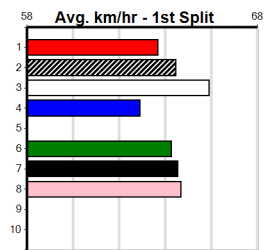

SPORTSBET HT2

Distance: 485m, Race Type: Grade 5 Heat, Total Prizemoney: $3,340
1st: $2,230, 2nd: $690, 3rd: $345, 4th: $75

Watchdog Tips:

Bet:

Table with columns: Form Box, Wgt, Dist, Track, Date, Time, BON, Margin, 1st/2nd (Time), PIR, Checked, Comment, WR, Split 1, S/P, Grade

RED STRAND [5]
Dog Mar-21 Sire: PINDARI EXPRESS Dam: KUMBIA LASS
Owner(s): CHAMPAGNE PTN (SYN), S Smith, A Langton
Trainer: Melissa Fullerton (Red Cliffs)
Winning Distances: < 300m (0) 300 - 399m (0) 400 - 499m (7) 500 - 599m (0) 600 - 699m (0) > 700m (0)
Winning Weights: 34.4(1) 34.5(1) 34.7(1) 34.8(2) 34.9(1) 35.2(1)
Box History table and Prize Best Starts table included.

JAYA BALE (NSW)[5]
Bitch May-22 Sire: CHRISTO BALE Dam: HAE ALLEN
Owner(s): B Wheeler
Trainer: Daniel Gibbons (Avalon)
Winning Distances: < 300m (0) 300 - 399m (0) 400 - 499m (1) 500 - 599m (4) 600 - 699m (0) > 700m (0)
Winning Weights: 28.9(1) 29.0(1) 29.2(1) 29.3(2)
Box History table and Prize Best Starts table included.

ZALI KEEPING (NSW)[5]
Bitch May-22 Sire: MOGAMBO Dam: CAITLYN KEEPING
Owner(s): The Ian Iain's Lunch (SYN), C Hutchison, T Aloisi
Trainer: David Geall (Lara)
Winning Distances: < 300m (0) 300 - 399m (0) 400 - 499m (1) 500 - 599m (5) 600 - 699m (0) > 700m (0)
Winning Weights: 28.1(2) 28.5(2) 28.8(1) 28.9(1)
Box History table and Prize Best Starts table included.

CRYMELON COMET [5]
Dog Apr-19 Sire: HAWK ALONE Dam: CRYMELON HOLLY
Owner(s): I Bibby
Trainer: Ian Bibby (Warracknabeal)
Winning Distances: < 300m (0) 300 - 399m (0) 400 - 499m (12) 500 - 599m (0) 600 - 699m (0) > 700m (0)
Winning Weights: 31.0(1) 31.1(2) 31.3(2) 31.5(1) 31.6(1) 31.8(2) 32.1(1) 32.5(1) 33.3(1)
Box History table and Prize Best Starts table included.

*** VACANT BOX ***
Sire: Dam:
Owner(s):
Trainer:
Winning Distances: < 300m (0) 300 - 399m (0) 400 - 499m (0) 500 - 599m (0) 600 - 699m (0) > 700m (0)
Winning Weights:
Box History table included.

1

2

3

4

5