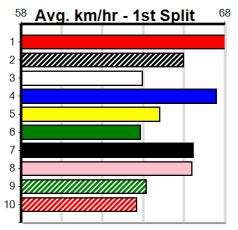

OAKS SUPER BOX FOR HIRE

Distance: 460m, Race Type: Mixed 4/5, Total Prizemoney: $3,360
1st: $2,250, 2nd: $690, 3rd: $345, 4th: $75

Watchdog Tips: 0 0 0 0 Bet:

Main table containing race details for 10 races (VOICE OF THUNDER, BAGMAN, SCARLETT'S WISH, DESTRUCTIVELY, DEWY NEWS, FREE FALLING, LAUNCH CODE, ASTON SPRITZ, IT'S A RUNAWAY, BLACK PINK). Each race entry includes horse name, trainer, jockey, weight, distance, track, date, time, BON, Margin, 1st/2nd (Time), PIR, Checked, Comment, W/R, Split 1, S/P, Grade, and Winning Boxes.