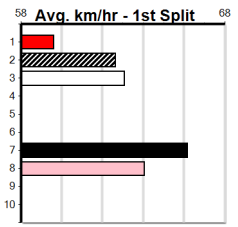

SPORTSBET HT2

Distance: 460m, Race Type: Maiden Heat, Total Prizemoney: $2,535
1st: $1,680, 2nd: $520, 3rd: $260, 4th: $75

2
7:05PM
(VIC time)

Watchdog Tips: 0 0 0 0 **Bet:** .

Form **Box** **Weight** **Dist** **Track** **Date** **Time** **BON** **Margin** **1st/2nd (Time)** **PIR** **Checked** **Comment** **W/R** **Split 1** **S/P** **Grade**

1 HAMMER [M]
BE D Jul-22 **EQUALIZER** **PODIUM**
Trainer: Kate Gorman (Tanjil South)
5th (3) 30.0 435 SLE R1 07-Aug-24 25.49 24.38 7.50LLINDENOW BOOMER (25.00) S/645 . . . . 5.48 $13.20 M
Owner(s): SEE THE DREAM (SYN), S Buccilli, B Buccilli

Winning Boxes

1	2	3	4	5	6	7	8
Prize							
Best							
Starts							
Trk/Dst							
APM							

2 MY COOL BREEZE [M]
BE B Jan-22 **MY REDEEMER** **ZERO COOL**
Trainer: Michelle Nolan (Devon Meadows)
5th (8) 26.7 400 WGL R1 11-Nov-23 23.39 22.40 6.50LNIKITA BALE (22.95) M/44 . . . . 8.56 $5.70 M
4th (7) 26.3 400 WGL R2 21-Mar-24 23.28 22.63 5.50LCHANCY NANCY/ASTON S/54 . . . . 8.85 $3.40 M
3rd (1) 25.9 460 WGL R3 30-Mar-24 26.11 25.97 0.50LÉNGELKÉ RÓAD (26.09) M/111 . . . . 6.56 $3.10 M
6th (8) 26.1 425 BEN R1 26-Apr-24 24.93 23.85 11.00LCANYA LIBBY (24.19) Q/456 . . . W 6.83 $5.00 M
Owner(s): Brothers from other mothers (SYN), B Nolan, J Oliver, J Lamont

Winning Boxes

1	2	3	4	5	6	7	8
Prize							
Best							
Starts							
Trk/Dst							
APM							

3 EXTINCT [M]
RF B Sep-22 **ASTON RUPEE** **DISTINCT**
Trainer: John Delaroche (Cranbourne North)
6th (3) 25.7 425 BEN R1 12-Jul-24 25.44 23.86 13.00LEVIE'S PROMISE (24.54) M/456 . . . . 6.68 $15.30 MH
Owner(s): N De la roche

Winning Boxes

1	2	3	4	5	6	7	8
Prize							
Best							
Starts							
Trk/Dst							
APM							

4 SHAUN LEE ROSE [M]
BE D Dec-22 **MAGICAL BALE** **SHANTELE ROSE**
Trainer: Jeffrey Chignell (Rosedale)
Owner(s): S Chignell

Winning Boxes

1	2	3	4	5	6	7	8
Prize							
Best							
Starts							
Trk/Dst							
APM							

5 *** VACANT BOX ***
Trainer:
Owner(s):

Winning Boxes

1	2	3	4	5	6	7	8
Prize							
Best							
Starts							
Trk/Dst							
APM							

6 BIG RIG [M]
F D Jan-23 **HOOKED ON SCOTCH** **ZHENG**
Trainer: Christian Wilk (Tanjil South)
Owner(s): Eye Candy (SYN), C Wilk, K Gorman

Winning Boxes

1	2	3	4	5	6	7	8
Prize							
Best							
Starts							
Trk/Dst							
APM							

7 PAW OSWALD (NSW)[M]
BK D Nov-22 **FERAL FRANKY** **DYNA WINTER**
Trainer: Mark Delbridge (Balliang)
2nd (7) 31.3 390 WBL R2 25-Jul-24 22.73 22.11 2.25LPAW LAUREN (22.57) M/22 . . . . 8.95 $4.50 MH
3rd (4) 31.1 390 WBL R2 01-Aug-24 22.65 21.93 3.75LPAW LAUREN (22.39) M/33 . . . . 8.67 $7.40 MF
Owner(s): B Wheeler

Winning Boxes

1	2	3	4	5	6	7	8
Prize							
Best							
Starts							
Trk/Dst							
APM							

8 STAR COMMAND [M]
BK D Sep-22 **COSMIC RUMBLE** **REAL REWARD**
Trainer: Natalie Presutto (Devon Meadows)
3rd (8) 29.8 435 SLE R1 17-Jul-24 25.25 24.54 3.00LSTORMY SECRET (25.05) M/433 . . . . 5.37 $1.20 M
2nd (5) 29.7 450 SHP R2 22-Jul-24 25.50 24.95 8.00LNEEDFUL (24.95) Q/222 . . . . 6.68 $9.50 M
2nd (1) 30.1 400 WGL R1 30-Jul-24 22.77 22.45 0.75LRHYTHMIC ENERGY (22.73) Q/11 . . . . 8.41 $2.40 M
3rd (8) 30.0 400 WGL R1 02-Aug-24 23.16 22.57 1.75LSHARNI'S SECRET (23.05) M/65 . . . . 8.71 $1.80 M
Owner(s): Three Little Pigs and The Big Bad Wolf (SYN), J Presutto, P Presutto, A Presutto, D Presutto

Winning Boxes

1	2	3	4	5	6	7	8
Prize							
Best							
Starts							
Trk/Dst							
APM							

9 *** NO RESERVE ***
Trainer:
Owner(s):

Winning Boxes

1	2	3	4	5	6	7	8
Prize							
Best							
Starts							
Trk/Dst							
APM							

10 *** NO RESERVE ***
Trainer:
Owner(s):

Winning Boxes

1	2	3	4	5	6	7	8
Prize							
Best							
Starts							
Trk/Dst							
APM