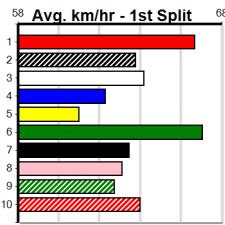

Warragul

KHANS HOSPITALITY SERVICES

Distance: 400m, Race Type: Grade 7, Total Prizemoney: $2,925
1st: $1,950, 2nd: $600, 3rd: $300, 4th: $75

3

7:25PM

(VIC time)

Watchdog Tips: 0 0 0 0

Bet:

Main race results table containing 10 race entries (1-10) with columns for Form, Box, Weight, Dist, Track, Date, Time, BON, Margin, 1st/2nd (Time), PIR, Checked, Comment, W/R, Split 1, S/P, Grade, and Winning Boxes.