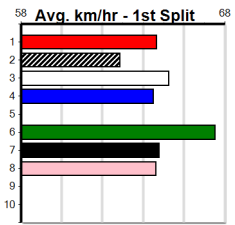

MC GRAFIX & SIGNS VETERANS

Distance: 400m, Race Type: S/E Veteran, Total Prizemoney: $2,925
1st: $1,950, 2nd: $600, 3rd: $300, 4th: $75

12

10:32PM
(VIC time)

Watchdog Tips: **0 0 0 0** Bet: **.**

Form	Box	Weight	Dist	Track	Date	Time	BON	Margin	1st/2nd (Time)	PIR	Checked	Comment	W/R	Split 1	S/P	Grade

1 JEBEDIAH [5]

BK D May-20 BARCIA BALE THANKS CHERYL

Trainer: Brett Mackie (Tooradin)

4th (1)	32.0	410	HOR	R4	21-Jul-24	23.92	23.19	7.00	LAYIA NEIGHBOUR (23.46)	Q/43	.	.	.	10.78	$4.30	5
1st (8)	32.4	435	SLE	R12	28-Jul-24	24.61	24.46	3.25	LSMOKIN' ZAG (24.82)	M/411	.	.	SW	5.33	$3.00	VET
3rd (7)	32.5	400	WGL	R12	02-Aug-24	23.00	22.57	5.50	BETTER BANJO (22.64)	M/53	.	.	.	8.66	$6.20	5
4th (8)	32.3	410	HOR	R7	06-Aug-24	23.66	23.13	4.50	SHOW THE MAGIC (23.35)	M/66	.	.	.	10.58	$3.30	X45

Owner(s): D Burnett

Winning Boxes

1	2	3	4	5	6	7	8
5	2	4	2	1	3	2	3
Prize	$89,277.50						
Best	22.89						
Starts	98-22-10-15						
Trk/Dst	6-0-2-3						
APM	$13553						

2 HE'S NO SLOUCH [5]

BK D Feb-20 MY BRO FABIO FAIR OF FACE

Trainer: Peter Craig (Langwarrin)

5th (8)	36.3	460	WGL	R6	09-Jul-24	26.38	25.98	6.00	LASTON COSTELLO (25.98)	M/643	.	.	.	6.75	$11.40	X45
1st (2)	36.3	450	SHP	R4	15-Jul-24	25.48	25.34	4.25	LRJOJO SILVER FOX (25.78)	M/111	.	.	.	6.62	$1.10	VET
5th (4)	35.9	500	BEN	R7	19-Jul-24	28.81	28.44	5.50	TOKYO HEIST (28.44)	M/644	.	.	.	6.91	$4.60	5
6th (3)	35.9	425	BEN	R6	02-Aug-24	24.22	23.70	7.00	LAT MY COMMAND (23.74)	M/776	.	.	.	6.82	$12.30	X45

Owner(s): AMSTEL (SYN), P Craig, L Jennings, N Tracy

Winning Boxes

1	2	3	4	5	6	7	8
2	5	3	4	2	1	1	2
Prize	$148,200.00						
Best	22.47						
Starts	84-20-20-13						
Trk/Dst	8-1-2-2						
APM	$9210						

ENG WGL 2024-08-09

3 EXALTED [4]

BK D Aug-20 FERNANDO BALE TANTRUM

Trainer: Natalie Presutto (Devon Meadows)

1st (1)	28.9	390	SHP	R7	22-Jul-24	22.09	22.04	0.50	LIVICTA TARA (22.12)	M/42	.	.	.	8.49	$3.90	FFA
3rd (2)	28.7	450	SHP	R5	29-Jul-24	25.46	25.09	4.00	LINCONSPICUOUS (25.18)	M/322	.	.	.	6.59	$2.10	X45
6th (8)	28.6	400	WGL	R7	02-Aug-24	22.93	22.57	4.25	L GALLOPING JIMMY (22.65)	M/46	.	.	.	8.45	$3.50	FFA
1st (8)	28.6	435	SLE	R6	07-Aug-24	24.60	24.38	2.00	LQUENARA BALE (24.74)	M/611	.	.	.	5.39	$2.60	X34

Owner(s): Three Little Pigs and The Big Bad Wolf (SYN), J Presutto, P Presutto, A Presutto, D Presutto

Winning Boxes

1	2	3	4	5	6	7	8
2	4	2	4	2	1		2
Prize	$122,495.00						
Best	22.59						
Starts	56-17-8-6						
Trk/Dst	2-0-1-0						
APM	$23456						

4 FIBULARIS [5]

BK D Dec-19 AUSSIE INFRARED TEMPORALIS

Trainer: Kathrynne Tabb (Lara)

5th (5)	32.6	300	HVL	R12	16-Jun-24	16.94	16.69	1.00	LMAJOR CYCLONE (16.88)	M/7	.	.	.	4.12	$22.70	VET
2nd (3)	32.0	390	WBL	R7	20-Jun-24	22.45	22.27	1.5	LRUXTON SPICE (22.35)	M/53	.	.	.	8.84	$18.90	X45
1st (4)	32.4	435	SLE	R12	26-Jun-24	24.65	24.20	0.25	LJEBEDIAH (24.65)	M/532	.	.	.	5.37	$22.00	VET
1st (7)	32.2	390	BAL	R4	03-Jul-24	22.09	22.02	2.75	L TALCOTT BALE (22.28)	M/22	.	.	V14	8.48	$11.50	5H

Owner(s): TABB FAMILY (SYN), M Tabb, S Tabb, K Tabb

Winning Boxes

1	2	3	4	5	6	7	8	
6	3		3	1	1	1	3	5
Prize	$70,107.50							
Best	22.96							
Starts	92-22-12-15							
Trk/Dst	1-0-0-0							
APM	$11616							

5 *** VACANT BOX ***

Trainer:
Owner(s):

Winning Boxes

1	2	3	4	5	6	7	8
1	3		1	1	1		
Prize	$43,007.50						
Best	FSTD						
Starts	92-7-20-20						
Trk/Dst	0-0-0-0						
APM	$5313