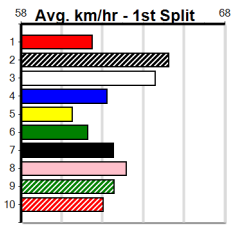

HARD STYLE RICO AT STUD

Distance: 460m, Race Type: Mixed 6/7, Total Prizemoney: $2,925
1st: $1,950, 2nd: $600, 3rd: $300, 4th: $75

Watchdog Tips: 0 0 0 0 Bet: .

Main race results table with columns: Form, Box, Weight, Dist, Track, Date, Time, BON, Margin, 1st/2nd (Time), PIR, Checked, Comment, W/R, Split 1, S/P, Grade. Includes race details for 10 races (1-10) such as 'GAZING COLLINDA [6]', 'FOLLOW THE SUN [6]', 'BIT COOL [7]', 'PAW ISABELLE (NSW)[7]', 'HAMISH ROSE [7]', 'ALL JAZZ [6]', 'VELOX BALE (NSW)[6]', 'EDINBURGH BALE (NSW)[7]', 'TORRENTIAL [6] Res.', and 'SPRING COIN (SA)[6] Res.'. Each race entry includes horse name, trainer, and performance data. Winning boxes are provided for each race.