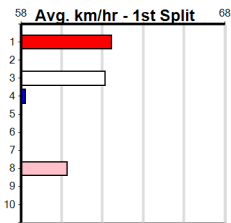

SPORTSBET HT1

Distance: 460m, Race Type: Maiden Heat, Total Prizemoney: $2,535
1st: $1,680, 2nd: $520, 3rd: $260, 4th: $75

1
6:45PM
(VIC time)

Watchdog Tips: **0** **0** **0** **0** **Bet:** _____

Form Box Weight Dist Track Date Time BON Margin 1st/2nd (Time) PIR Checked Comment W/R Split 1 S/P Grade

1 GOOD VIBES ONLY [M]

F D May-22 FERAL FRANKY ELVISA BALE

Trainer: Wendy Fasoli (Heyfield)

2nd	(1)	31.4	460	WGL	R1	30-Apr-24	26.27	25.78	5.50	L	SERGEANT POPE (25.90)	M/433	.	.	.	6.76	$1.40	M
6th	(7)	31.3	460	WGL	R2	07-May-24	27.12	26.07	11.00	L	MAHOGANY (26.41)	M/865	.	.	.	7.05	$9.20	M
4th	(1)	31.2	450	TRA	R3	17-May-24	25.96	25.13	3.25	L	LHAMISH ROSE (25.75)	Q/222	.	.	.	6.80	$4.20	M
3rd	(6)	31.1	460	WGL	R3	04-Jun-24	26.64	26.11	4.00	L	WRONG MISSY (26.37)	M/344	.	.	.	6.72	$3.60	T3-M

Owner(s): W Fasoli

Winning Boxes

1	2	3	4	5	6	7	8
Prize							
Best							
Starts							
Trk/Dst							
APM							

2 PARABOLE RICO [M]

BK D Dec-22 BELLA INFRARED BELLA RICO

Trainer: Luckie Karabitsakos (Pearcedale)

Owner(s): L Karabitsakos

Winning Boxes

1	2	3	4	5	6	7	8
Prize							
Best							
Starts							
Trk/Dst							
APM							

3 GALLOPING DEMI [M]

BK B Sep-22 BERNARDO IN ORBIT

Trainer: Robert Conway (Bunyip)

7th	(8)	25.4	460	WGL	R2	18-Jun-24	26.89	25.51	14.00	L	REALITY IS (25.97)	M/545	.	.	.	6.81	$59.10	M
6th	(3)	25.5	400	WGL	R1	26-Jul-24	23.57	22.65	14.00	L	BOOKER MAN (22.65)	M/86	.	.	.	8.69	$75.10	M
5th	(7)	25.3	400	WGL	R1	30-Jul-24	23.42	22.45	10.00	L	RHYTHMIC ENERGY (22.73)	M/55	.	.	W	8.80	$75.90	M
5th	(4)	25.6	400	WGL	R1	06-Aug-24	23.96	22.37	17.00	L	FILL YOUR BOOTS (22.77)	M/55	.	.	.	8.94	$6.50	M

Owner(s): R Conway

Winning Boxes

1	2	3	4	5	6	7	8
Prize							
Best							
Starts							
Trk/Dst							
APM							

4 AMBANI [M]

BKW B Jan-23 HOOKED ON SCOTCH ZHENG

Trainer: Christian Wilk (Tanjil South)

Owner(s): Eye Candy (SYN), C Wilk, K Gorman

Winning Boxes

1	2	3	4	5	6	7	8
Prize							
Best							
Starts							
Trk/Dst							
APM							

5 *** VACANT BOX ***

Trainer:

Owner(s):

Winning Boxes

1	2	3	4	5	6	7	8
Prize							
Best							
Starts							
Trk/Dst							
APM							

6 ARTHUR LEE ROSE [M]

BE D Dec-22 WHISKEY RIOT SUZIE ROSE

Trainer: Sharon-lee Chignell (Rosedale)

Owner(s): S Chignell

Winning Boxes

1	2	3	4	5	6	7	8
Prize							
Best							
Starts							
Trk/Dst							
APM							

7 PAW VERNON (NSW)[M]

BK D Dec-22 BERNARDO DYNA HARPA

Trainer: Mark Delbridge (Balliang)

Owner(s): B Wheeler

Winning Boxes

1	2	3	4	5	6	7	8
Prize							
Best							
Starts							
Trk/Dst							
APM							

8 GETTIN' TIPSYPY [M]

BK B May-22 KOBLENZ LADY ZEEVA

Trainer: Michelle Nolan (Devon Meadows)

6th	(6)	26.7	435	SLE	R1	07-Aug-24	25.53	24.38	8.00	L	LINDENOW BOOMER (25.00)	M/433	.	.	.	5.45	$5.30	M

Owner(s): M Nolan

Winning Boxes

1	2	3	4	5	6	7	8
Prize							
Best							
Starts							
Trk/Dst							
APM							

9 *** NO RESERVE ***

Trainer:

Owner(s):

Winning Boxes

1	2	3	4	5	6	7	8
Prize							
Best							
Starts							
Trk/Dst							
APM							

10 *** NO RESERVE ***

Trainer:

Owner(s):

Winning Boxes

1	2	3	4	5	6	7	8
Prize							
Best							
Starts							
Trk/Dst							
APM