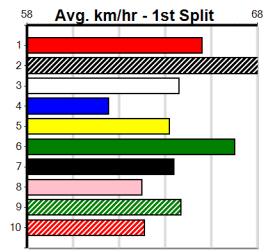

**Box History**

Warragul

10

9:51PM

(VIC time)

PAWA OF BUDDY AT STUD

Distance: 400m, Race Type: Mixed 4/5, Total Prizemoney: \$3,360
1st: \$2,250, 2nd: \$690, 3rd: \$345, 4th: \$75

Watchdog Tips: