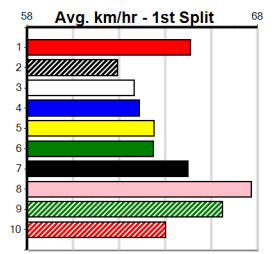

PHOTO MAN AT STUD

Distance: 400m, Race Type: Grade 5, Total Prizemoney: $2,925
1st: $1,950, 2nd: $600, 3rd: $300, 4th: $75

Watchdog Tips:

Bet:

Form Box Wgt Dist Track Date Time BON Margin 1st/2nd (Time) PIR Checked Comment WR Split 1 S/P Grade

ROMP TIN (WA)[5]

BK Bitch Nov-21 Sire: FLYING RICCIARDO Dam: FINE CHAMPAN

Trainer: Corey Fulford (Maffra)

Owner(s): C Fulford
Winning Distances: < 300m (0) 300 - 399m (5) 400 - 499m (4) 500 - 599m (0) 600 - 699m (0) > 700m (0)

Winning Weights: 24.9(1) 25.1(1) 25.2(1) 25.3(1) 25.4(2) 25.6(1) 25.7(1) 25.9(1)

Table with columns: Rank, Age, Weight, Dog Name, Sex, Date, Time, BON, Margin, 1st/2nd (Time), PIR, Checked, Comment, WR, Split 1, S/P, Grade. Includes entries for 6th, 2nd, 1st, 8th, 7th, 4th, 2nd, and 2nd.

Last 3 wins NOT included above

Table with columns: Rank, Age, Weight, Dog Name, Sex, Date, Time, BON, Margin, 1st/2nd (Time), PIR, Checked, Comment, WR, Split 1, S/P, Grade. Includes entries for 1st, 1st, and 1st.

Box History

Box History table with columns: Bx, 1st, 2nd, 3rd, 4th, 5th, 6th, 7th, 8th. Includes Prize Best Starts, Trk/Dts, and APM.

1

NOLAN BALE (NSW)[5]

WBK Dog Oct-21 Sire: NEED MY MONEYNOW Dam: DYNA GERTIE

Trainer: Tammy Kennedy-harris (Devon M)

Owner(s): L Harris
Winning Distances: < 300m (0) 300 - 399m (4) 400 - 499m (0) 500 - 599m (0) 600 - 699m (0) > 700m (0)

Winning Weights: 29.5(1) 30.1(1) 30.2(1) 31.6(1)

Table with columns: Rank, Age, Weight, Dog Name, Sex, Date, Time, BON, Margin, 1st/2nd (Time), PIR, Checked, Comment, WR, Split 1, S/P, Grade. Includes entries for 5th, 2nd, 7th, 5th, 3rd, 4th, 5th, and 1st.

Last 3 wins NOT included above

Table with columns: Rank, Age, Weight, Dog Name, Sex, Date, Time, BON, Margin, 1st/2nd (Time), PIR, Checked, Comment, WR, Split 1, S/P, Grade. Includes entries for 1st, 1st, and 1st.

Box History

Box History table with columns: Bx, 1st, 2nd, 3rd, 4th, 5th, 6th, 7th, 8th. Includes Prize Best Starts, Trk/Dts, and APM.

2

FURIOUS ANGEL [5]

BK Bitch Nov-20 Sire: FERNANDO BALE Dam: KOUTA AND CREAM

Trainer: Sean Lithgow (Devon Meadows)
ENG GEL 2024-08-09

Owner(s): S Lithgow
Winning Distances: < 300m (0) 300 - 399m (5) 400 - 499m (9) 500 - 599m (0) 600 - 699m (0) > 700m (0)

Winning Weights: 24.4(1) 24.6(1) 24.9(1) 25.1(1) 25.2(1) 25.3(1) 25.4(3) 25.6(1) 25.7(1) 25.8(1) 26.1(2)

Table with columns: Rank, Age, Weight, Dog Name, Sex, Date, Time, BON, Margin, 1st/2nd (Time), PIR, Checked, Comment, WR, Split 1, S/P, Grade. Includes entries for 1st, 1st, 7th, 3rd, 4th, 7th, 5th, and 2nd.

Last 3 wins NOT included above

Table with columns: Rank, Age, Weight, Dog Name, Sex, Date, Time, BON, Margin, 1st/2nd (Time), PIR, Checked, Comment, WR, Split 1, S/P, Grade. Includes entries for 1st, 1st, and 1st.

Box History

Box History table with columns: Bx, 1st, 2nd, 3rd, 4th, 5th, 6th, 7th, 8th. Includes Prize Best Starts, Trk/Dts, and APM.

3

PALTROW BALE (NSW)[5]

WBK Bitch Oct-21 Sire: NEED MY MONEYNOW Dam: DYNA GERTIE

Trainer: Luke Harris (Devon Meadows)
ENG WGL 2024-08-09