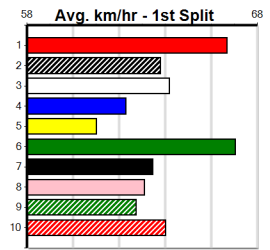

KHANS HOSPITALITY SERVICES

Distance: 400m, Race Type: Grade 7, Total Prizemoney: $2,925
1st: $1,950, 2nd: $600, 3rd: $300, 4th: $75

Watchdog Tips: [ ] [ ] [ ] [ ] Bet: [ ]

Table with columns: Form Box, Wgt, Dist, Track, Date, Time, BON, Margin, 1st/2nd (Time), PIR, Checked, Comment, W/R, Split 1, S/P, Grade

MYSTERY TERMS [7]
RF Bitch Jul-21 Sire: FERNANDO BALE Dam: MEMPHIS SKY
Owner(s): GREG AND SONIA MURPHY (SYN), G Murphy, S Murphy
Trainer: Greg Murphy (Pearcedale)
Winning Distances: < 300m (0) 300 - 399m (1) 400 - 499m (0) 500 - 599m (0) 600 - 699m (0) > 700m (0)
Winning Weights: 28.3(1)
Race results table with columns: Rank, Wgt, Dist, Track, Date, Time, BON, Margin, 1st/2nd (Time), PIR, Checked, Comment, W/R, Split 1, S/P, Grade, Prize, Best, Starts, Trk/Dts, APM

OUT OF TRICKS [7]
WF Bitch Oct-21 Sire: OUT OF RANGE Dam: TAYLOR'S CHIP
Owner(s): S Porteus
Trainer: William Major (Tanjil South)
Winning Distances: < 300m (0) 300 - 399m (1) 400 - 499m (0) 500 - 599m (0) 600 - 699m (0) > 700m (0)
Winning Weights: 26.5(1)
Race results table with columns: Rank, Wgt, Dist, Track, Date, Time, BON, Margin, 1st/2nd (Time), PIR, Checked, Comment, W/R, Split 1, S/P, Grade, Prize, Best, Starts, Trk/Dts, APM

BOOKER MAN [7]
DKBD Dog Jul-21 Sire: FERNANDO BALE Dam: MEMPHIS SKY
Owner(s): GREG AND SONIA MURPHY (SYN), G Murphy, S Murphy
Trainer: Greg Murphy (Pearcedale)
Winning Distances: < 300m (0) 300 - 399m (0) 400 - 499m (1) 500 - 599m (0) 600 - 699m (0) > 700m (0)
Winning Weights: 34.0(1)
Race results table with columns: Rank, Wgt, Dist, Track, Date, Time, BON, Margin, 1st/2nd (Time), PIR, Checked, Comment, W/R, Split 1, S/P, Grade, Prize, Best, Starts, Trk/Dts, APM

PAW QUARK (NSW)[7]
BK Dog Jan-23 Sire: BERNARDO Dam: DYNA GARNER
Owner(s): B Wheeler
Trainer: Mark Delbridge (Balliang)
Winning Distances: < 300m (0) 300 - 399m (1) 400 - 499m (0) 500 - 599m (0) 600 - 699m (0) > 700m (0)
Winning Weights: 32.9(1)
Race results table with columns: Rank, Wgt, Dist, Track, Date, Time, BON, Margin, 1st/2nd (Time), PIR, Checked, Comment, W/R, Split 1, S/P, Grade, Prize, Best, Starts, Trk/Dts, APM

DAINTREE ASTER [7]
BK Bitch Oct-22 Sire: FERAL FRANKY Dam: WHISTLING BULLET
Owner(s): LUCKY ELEVEN (SYN), K Joske, G Joske
Trainer: Ben Joske (Yinnar South)
Winning Distances: < 300m (0) 300 - 399m (0) 400 - 499m (1) 500 - 599m (0) 600 - 699m (0) > 700m (0)
Winning Weights: 26.2(1)
Race results table with columns: Rank, Wgt, Dist, Track, Date, Time, BON, Margin, 1st/2nd (Time), PIR, Checked, Comment, W/R, Split 1, S/P, Grade, Prize, Best, Starts, Trk/Dts, APM

1

2

3

4

5