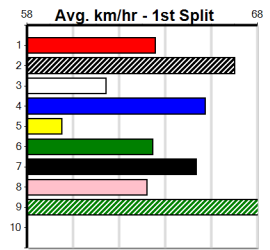

SENNACHIE AT STUD

Distance: 400m, Race Type: Grade 6, Total Prizemoney: $2,925
1st: $1,950, 2nd: $600, 3rd: $300, 4th: $75

Watchdog Tips:

Bet:

Table with columns: Form Box, Wgt, Dist, Track, Date, Time, BON, Margin, 1st/2nd (Time), PIR, Checked, Comment, W/R, Split 1, S/P, Grade

RED ED [6]
Dog Aug-22 Sire: SH AVATAR Dam: ROCKIN' ROSIE
Owner(s): G Masterson
Trainer: Justin Bowman (Kilmany)
Winning Distances: < 300m (0) 300 - 399m (0) 400 - 499m (2) 500 - 599m (0) 600 - 699m (0) > 700m (0)
Winning Weights: 28.8(1) 29.0(1)
Box History table and Prize Best information.

OUR ELLIE [6]
Bitch Sep-22 Sire: FERAL FRANKY Dam: BACK TO BOSS
Owner(s): R Aitken
Trainer: Suzanne Reaper (Tynong)
Winning Distances: < 300m (0) 300 - 399m (0) 400 - 499m (2) 500 - 599m (0) 600 - 699m (0) > 700m (0)
Winning Weights: 26.7(1) 27.1(1)
Box History table and Prize Best information.

WRONG MISSY [6]
Bitch Feb-22 Sire: BERNARDO Dam: JUNIPER PEARL
Owner(s): B Mackie
Trainer: Brett Mackie (Tooradin)
Winning Distances: < 300m (0) 300 - 399m (0) 400 - 499m (2) 500 - 599m (0) 600 - 699m (0) > 700m (0)
Winning Weights: 28.1(1) 28.5(1)
Box History table and Prize Best information.

URANA PANDA [6]
Bitch May-22 Sire: FERNANDO BALE Dam: MA'S PLUM JAM
Owner(s): S Mallia
Trainer: Simon Mallia (Nyora)
Winning Distances: < 300m (0) 300 - 399m (1) 400 - 499m (1) 500 - 599m (0) 600 - 699m (0) > 700m (0)
Winning Weights: 23.8(1) 24.0(1)
Box History table and Prize Best information.

BIG JIM [6]
Dog Mar-22 Sire: SHIMA SHINE Dam: LAKEVIEW ISLA
Owner(s): Lakeview kennels (SYN), L Whelan, M Whelan, P Whelan
Trainer: Christine Sheilds (Metung)
Winning Distances: < 300m (0) 300 - 399m (2) 400 - 499m (0) 500 - 599m (0) 600 - 699m (0) > 700m (0)
Winning Weights: 37.5(1) 37.8(1)
Box History table and Prize Best information.

1

2

3

4

5