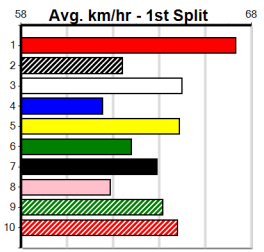

SHIMA SHINE AT STUD

Distance: 460m, Race Type: Grade 5, Total Prizemoney: $2,925
1st: $1,950, 2nd: $600, 3rd: $300, 4th: $75

Watchdog Tips:

Bet:

Table with columns: Form Box, Wgt, Dist, Track, Date, Time, BON, Margin, 1st/2nd (Time), PIR, Checked, Comment, WR, Split 1, S/P, Grade

LUXFORD [5]
BK Dog May-22 Sire: SHIMA SHINE Dam: ITA LOUISA
Owner(s): S Toner
Trainer: Stephen Toner (Bunyip)
Winning Distances: < 300m (0) 300 - 399m (3) 400 - 499m (0) 500 - 599m (0) 600 - 699m (0) > 700m (0)
Box History table and Prize Best Starts Trk/Dts APM

SMOOTH COLLINDA [5]
F Dog May-22 Sire: ASTON DEE BEE Dam: AUDACIOUS BELL
Owner(s): S Tyler
Trainer: Samuel Tyler (Boisdale)
Winning Distances: < 300m (0) 300 - 399m (0) 400 - 499m (3) 500 - 599m (0) 600 - 699m (0) > 700m (0)
Box History table and Prize Best Starts Trk/Dts APM

MICK SAYS SO [5]
BK Dog Aug-20 Sire: ORSON ALLEN Dam: ZIPPY ZURI
Owner(s): At The Nugget (SYN), T Welsh, D Fagan
Trainer: Sean Lithgow (Devon Meadows)
ENG GEL 2024-08-09
Winning Distances: < 300m (0) 300 - 399m (7) 400 - 499m (4) 500 - 599m (0) 600 - 699m (0) > 700m (0)
Box History table and Prize Best Starts Trk/Dts APM

BLACK PRESTIGE [5]
BK Bitch May-22 Sire: ZIPPING GARTH Dam: DREAMY EYES
Owner(s): Eye Candy (SYN), C Wilk, K Gorman
Trainer: Christian Wilk (Tanjil South)
ENG HVL 2024-08-09
Winning Distances: < 300m (0) 300 - 399m (1) 400 - 499m (3) 500 - 599m (0) 600 - 699m (0) > 700m (0)
Box History table and Prize Best Starts Trk/Dts APM

AUSSIE SUPREME [5]
RF Dog Oct-21 Sire: AUSSIE INFRARED Dam: DOUBLE SUPREME
Owner(s): T Tufo
Trainer: Tony Tufo (Labetouche)
Winning Distances: < 300m (0) 300 - 399m (4) 400 - 499m (1) 500 - 599m (0) 600 - 699m (0) > 700m (0)
Box History table and Prize Best Starts Trk/Dts APM

1

2

3

4

5