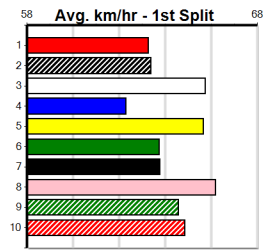

VIATEK DAMSELS DASH

Distance: 460m, Race Type: Grade 5, Total Prizemoney: $2,925
1st: $1,950, 2nd: $600, 3rd: $300, 4th: $75

Watchdog Tips: [ ] [ ] [ ] [ ] Bet: [ ]

Form Box Wgt Dist Track Date Time BON Margin 1st/2nd (Time) PIR Checked Comment W/R Split 1 S/P Grade

GOT VIBES [5] BK Bitch Apr-21 Sire: BERNARDO Dam: SUNSET SENORITA
Owner(s): R Bean
Trainer: Jessica Bean (Tinamba)
Winning Distances: < 300m (0) 300 - 399m (1) 400 - 499m (2) 500 - 599m (0) 600 - 699m (0) > 700m (0)
Winning Weights: 27.8(2) 28.4(1)
Box History table and Prize Best Starts Trk/Dts APM

ZAPPER BALE (NSW)[5] RF Bitch Jul-22 Sire: JARVIS BALE Dam: ETHLA ALLEN
Owner(s): T Kennedy-harris
Trainer: Luke Harris (Devon Meadows)
Winning Distances: < 300m (0) 300 - 399m (1) 400 - 499m (4) 500 - 599m (0) 600 - 699m (0) > 700m (0)
Winning Weights: 25.2(1) 25.6(1) 26.0(1) 26.6(1) 26.7(1)
Box History table and Prize Best Starts Trk/Dts APM

BEAUTIFUL LIAR [5] F Bitch Feb-21 Sire: BERNARDO Dam: EAU ROUGE
Owner(s): Eye Candy (SYN), C Wilk, K Gorman
Trainer: Christian Wilk (Tanjil South)
Winning Distances: < 300m (0) 300 - 399m (1) 400 - 499m (6) 500 - 599m (0) 600 - 699m (0) > 700m (0)
Winning Weights: 29.1(1) 29.6(1) 29.8(1) 29.9(1) 30.0(1) 30.5(1) 30.7(1)
Box History table and Prize Best Starts Trk/Dts APM

COLLINDA AIR [5] BK Bitch Sep-21 Sire: BERNARDO Dam: AUDACIOUS BELL
Owner(s): S Tyler
Trainer: Samuel Tyler (Boisdale)
Winning Distances: < 300m (0) 300 - 399m (0) 400 - 499m (3) 500 - 599m (1) 600 - 699m (0) > 700m (0)
Winning Weights: 27.4(2) 27.7(1) 27.9(1)
Box History table and Prize Best Starts Trk/Dts APM

ROYAL MINT [5] BK Bitch Sep-20 Sire: BERNARDO Dam: SUNSET BELIEVER
Owner(s): R Bean
Trainer: Jessica Bean (Tinamba)
Winning Distances: < 300m (0) 300 - 399m (9) 400 - 499m (3) 500 - 599m (0) 600 - 699m (0) > 700m (0)
Winning Weights: 28.8(1) 29.0(3) 29.1(2) 29.4(3) 29.5(2) 29.8(1)
Box History table and Prize Best Starts Trk/Dts APM