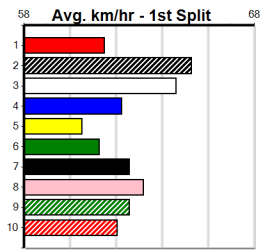

Box History

Box History table with columns: Bx, 1st, 2nd, 3rd, 4th, 5th, 6th, 7th, 8th. Includes Prize Best Starts, Trk/Dts, and APM.

5

HARD STYLE RICO AT STUD

Distance: 460m, Race Type: Mixed 6/7, Total Prizemoney: \$2,925
1st: \$1,950, 2nd: \$600, 3rd: \$300, 4th: \$75