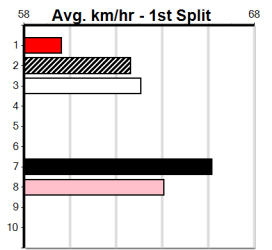

SPORTSBET HT2

Distance: 460m, Race Type: Maiden Heat, Total Prizemoney: $2,535
1st: $1,680, 2nd: $520, 3rd: $260, 4th: $75

Watchdog Tips:

Bet:

Form Box	Wgt	Dist	Track	Date	Time	BON	Margin	1st/2nd (Time)	PIR	Checked	Comment	WR	Split 1	S/P	Grade

1

HAMMER [M]
BE Dog Jul-22 Sire: EQUALIZER Dam: PODIUM
Owner(s): SEE THE DREAM (SYN), S Buccilli, B Buccilli Trainer: Kate Gorman (Tanjil South)
Winning Distances: < 300m (0) 300 - 399m (0) 400 - 499m (0) 500 - 599m (0) 600 - 699m (0) > 700m (0)
Winning Weights:
5th (3) 30.0 435 SLE R1 07-Aug-24 25.49 24.38 7.50L LINDENOW BOOMER (25.00) S/645 5.48 $13.20 M

Bx	1st	2nd	3rd	4th	5th	6th	7th	8th
1								
2								
3					1			
4								
5								
6								
7								
8								

Prize Best $0.00 FSH
Starts 1-0-0-0
Trk/Dts 0-0-0-0
APM 0

Last 3 wins NOT included above

2

MY COOL BREEZE [M]
BE Bitch Jan-22 Sire: MY REDEEMER Dam: ZERO COOL
Owner(s): Brothers from other mothers (SYN), B Nolan, J Oliver, J Lamont Trainer: Michelle Nolan (Devon Meadows)
Winning Distances: < 300m (0) 300 - 399m (0) 400 - 499m (0) 500 - 599m (0) 600 - 699m (0) > 700m (0)
Winning Weights:
7th (3) 26.8 425 BEN R2 22-Sep-23 24.81 23.75 3.75L INCOMING (24.55) S/766 6.82 $8.00 M
5th (8) 26.7 400 WGL R1 11-Nov-23 23.39 22.40 6.50L NIKITA BALE (22.95) M/44 8.56 $5.70 M
4th (7) 26.3 400 WGL R2 21-Mar-24 23.28 22.63 5.50L CHANCY NANCY/ASTON S/54 8.85 $3.40 M
3rd (1) 25.9 460 WGL R3 30-Mar-24 26.11 25.97 0.50L ENGELKE ROAD (26.09) M/111 6.56 $3.10 M
6th (8) 26.1 425 BEN R1 26-Apr-24 24.93 23.85 11.00 CANYA LIBBY (24.19) Q/456 6.83 $5.00 M

Bx	1st	2nd	3rd	4th	5th	6th	7th	8th
1			1					
2								
3							1	
4								
5								
6								
7				1				
8					1	1		

Prize Best $210.00 FSH
Starts 26.11(1)-30/3/24
Trk/Dts 5-0-0-1
APM 1-0-0-1 84

Last 3 wins NOT included above

3

EXTINCT [M]
RF Bitch Sep-22 Sire: ASTON RUPEE Dam: DISTINCT
Owner(s): N De la roche Trainer: John Delaroche (Cranbourne Nort)
Winning Distances: < 300m (0) 300 - 399m (0) 400 - 499m (0) 500 - 599m (0) 600 - 699m (0) > 700m (0)
Winning Weights:
6th (3) 25.7 425 BEN R1 12-Jul-24 25.44 23.86 13.00 EVIE'S PROMISE (24.54) M/456 6.68 $15.30 MH

Bx	1st	2nd	3rd	4th	5th	6th	7th	8th
1								
2								
3						1		
4								
5								
6								
7								
8								

Prize Best $0.00 FSH
Starts 1-0-0-0
Trk/Dts 0-0-0-0
APM 0

Last 3 wins NOT included above

4

SHAUN LEE ROSE [M]
BE Dog Dec-22 Sire: MAGICAL BALE Dam: SHANTELE ROSE
Owner(s): S Chignell Trainer: Jeffrey Chignell (Rosedale)
Winning Distances: < 300m (0) 300 - 399m (0) 400 - 499m (0) 500 - 599m (0) 600 - 699m (0) > 700m (0)
Winning Weights:

Bx	1st	2nd	3rd	4th	5th	6th	7th	8th
1								
2								
3								
4								
5								
6								
7								
8								

Prize Best $0 FSH
Starts 0-0-0-0
Trk/Dts 0-0-0-0
APM 0

Last 3 wins NOT included above

5

*** VACANT BOX ***
Sire: Dam:
Owner(s): Trainer:
Winning Distances: < 300m (0) 300 - 399m (0) 400 - 499m (0) 500 - 599m (0) 600 - 699m (0) > 700m (0)
Winning Weights: Box History