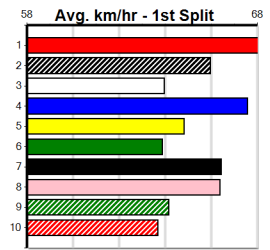

1

2

3

4

5

OAKS SUPER BOX FOR HIRE

Distance: 460m, Race Type: Mixed 4/5, Total Prizemoney: \$3,360
1st: \$2,250, 2nd: \$690, 3rd: \$345, 4th: \$75

Watchdog Tips: [ ] [ ] [ ] [ ] [ ] [ ] [ ] [ ] [ ] [ ] Bet: [ ] [ ] [ ] [ ] [ ] [ ] [ ] [ ] [ ] [ ]